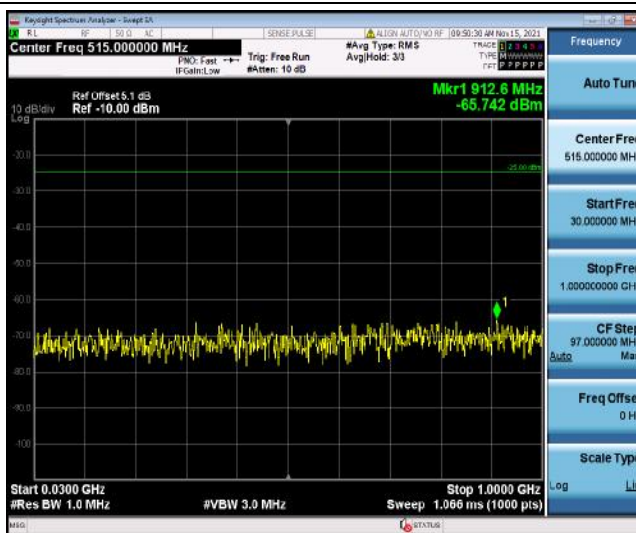

Band41-15MHz-16QAM-40620-1RB#0-Range1:30~1000MHz