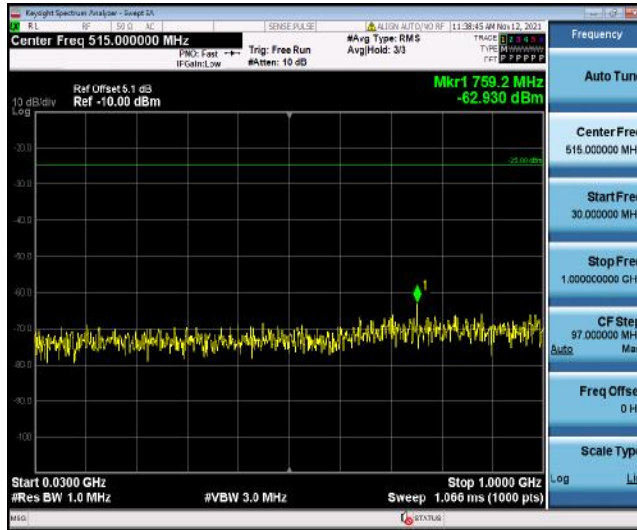

Band41-10MHz-16QAM-40620-1RB#0-Range1:30~1000MHz