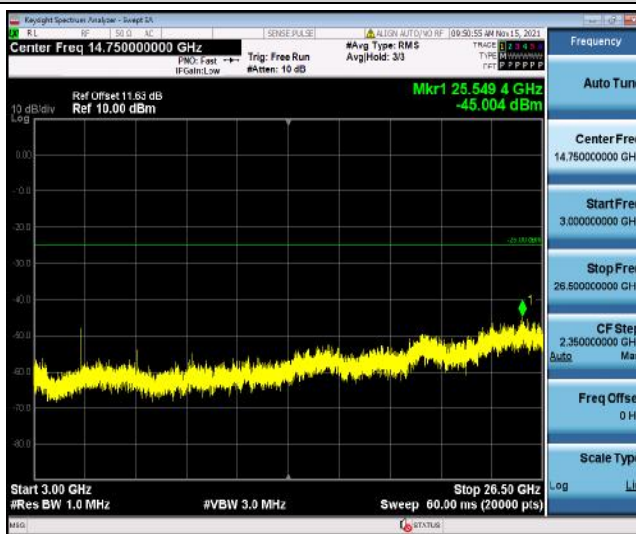

Band41-15MHz-16QAM-40620-1RB#0-Range3:3000~26500MHz