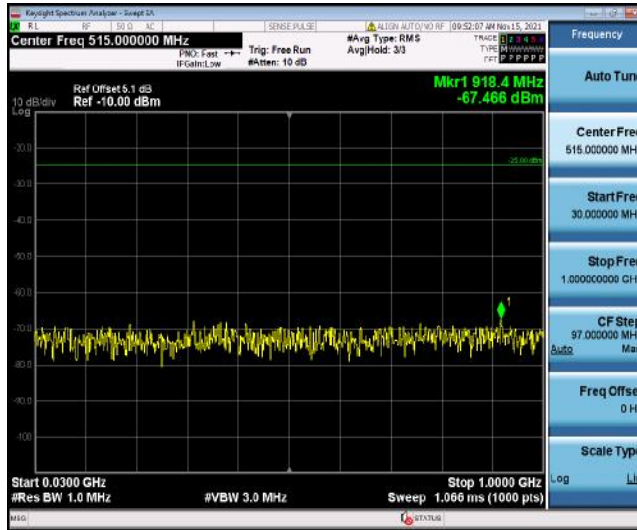

Band41-15MHz-16QAM-40620-1RB#0-Range1:30~1000MHz

Band41-15MHz-16QAM-40620-1RB#0-Range2:1000~3000MHz

Band41-15MHz-16QAM-40620-1RB#0-Range3:3000~26500MHz

Band41-15MHz-16QAM-41515-1RB#0-Range1:30~1000MHz

Band41-15MHz-16QAM-41515-1RB#0-Range2:1000~3000MHz