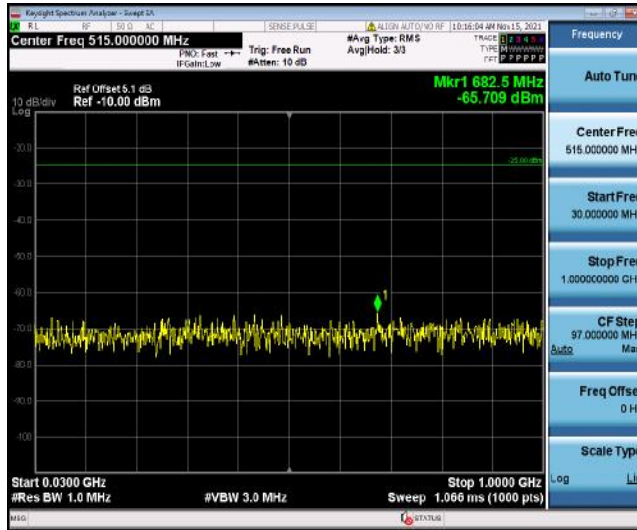

Band41-20MHz-QPSK-39750-1RB#0-Range1:30~1000MHz