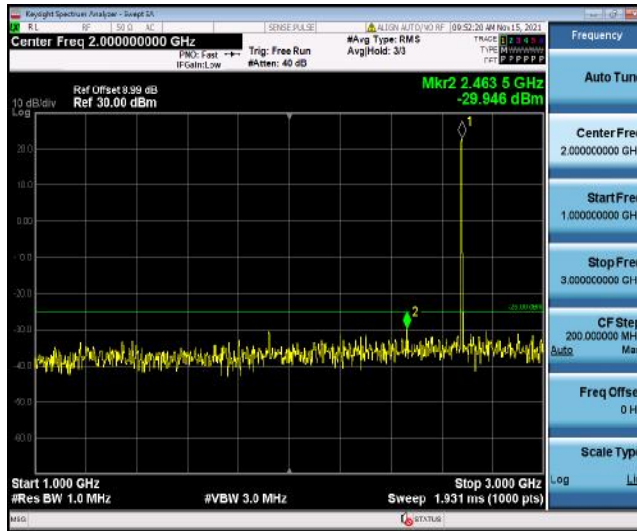

Band41-15MHz-16QAM-40620-1RB#0-Range1:30~1000MHz

Band41-15MHz-16QAM-40620-1RB#0-Range2:1000~3000MHz

Band41-15MHz-16QAM-40620-1RB#0-Range3:3000~26500MHz

Band41-15MHz-16QAM-41515-1RB#0-Range1:30~1000MHz

Band41-15MHz-16QAM-41515-1RB#0-Range2:1000~3000MHz