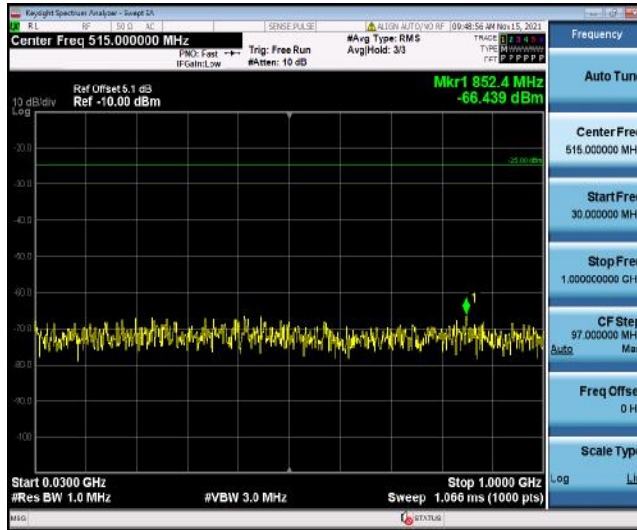

Band41-15MHz-16QAM-39725-1RB#0-Range1:30~1000MHz