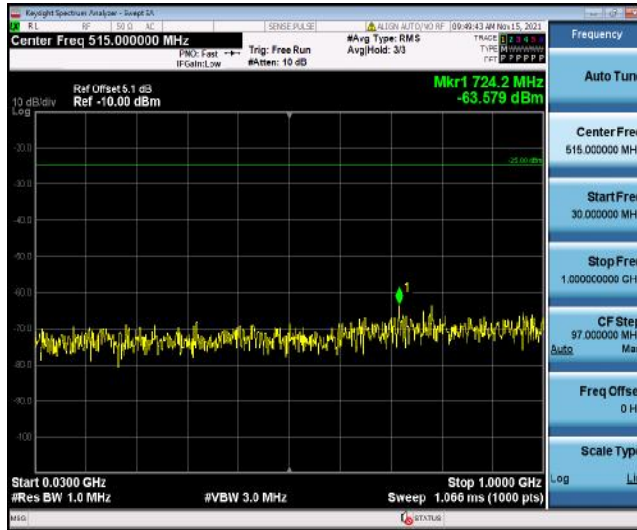

Band41-15MHz-QPSK-40620-1RB#0-Range1:30~1000MHz