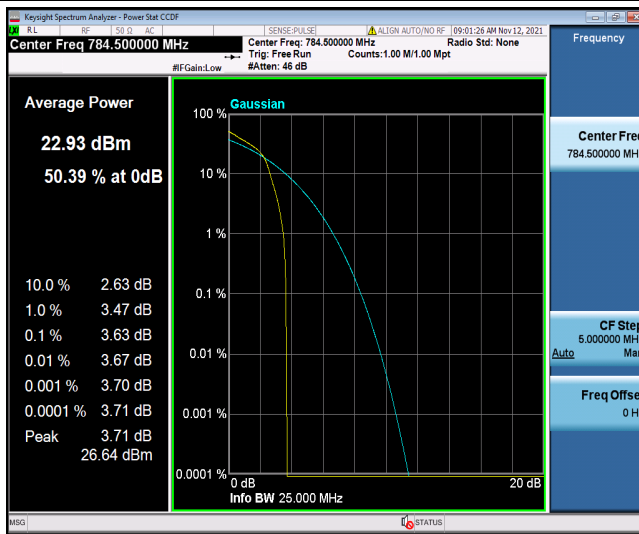

Band13-5MHz-16QAM-23255-1RB#0