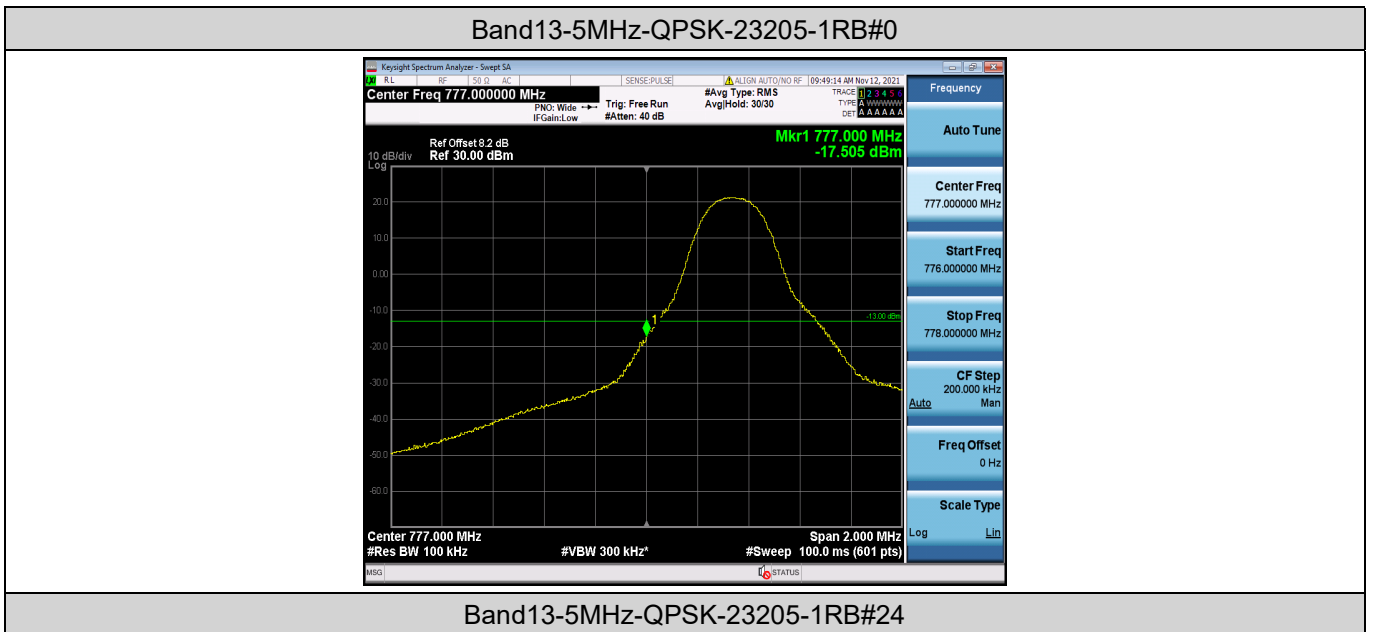

Appendix D: Band Edge

Test Result

Band	Bandwidth	Modulation	Channel	RB Configuration	Result(dBm)	Verdict
Band13	5MHz	QPSK	23205	1RB#0	-17.50	PASS
Band13	5MHz	QPSK	23205	1RB#24	-52.65	PASS
Band13	5MHz	QPSK	23205	25RB#0	-23.09	PASS
Band13	5MHz	QPSK	23255	1RB#0	-52.21	PASS
Band13	5MHz	QPSK	23255	1RB#24	-16.21	PASS
Band13	5MHz	QPSK	23255	25RB#0	-21.62	PASS
Band13	5MHz	16QAM	23205	1RB#0	-19.01	PASS
Band13	5MHz	16QAM	23205	1RB#24	-53.04	PASS
Band13	5MHz	16QAM	23205	25RB#0	-25.98	PASS
Band13	5MHz	16QAM	23255	1RB#0	-52.72	PASS
Band13	5MHz	16QAM	23255	1RB#24	-17.85	PASS
Band13	5MHz	16QAM	23255	25RB#0	-23.82	PASS

Test Graphs