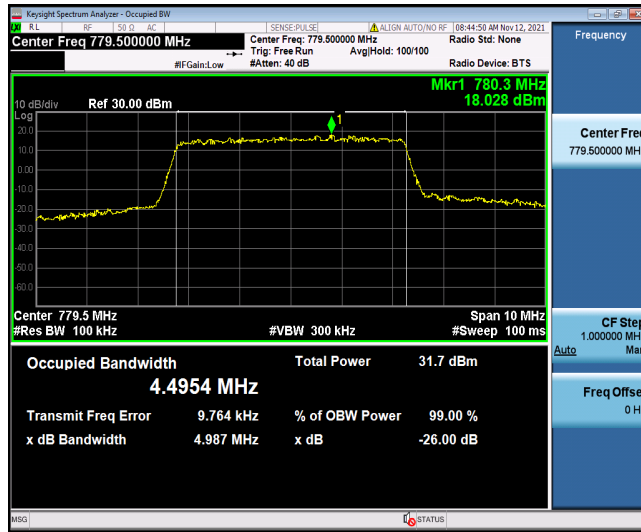

Test Graphs

Band13-5MHz-QPSK-23205-25RB#0-4.4954