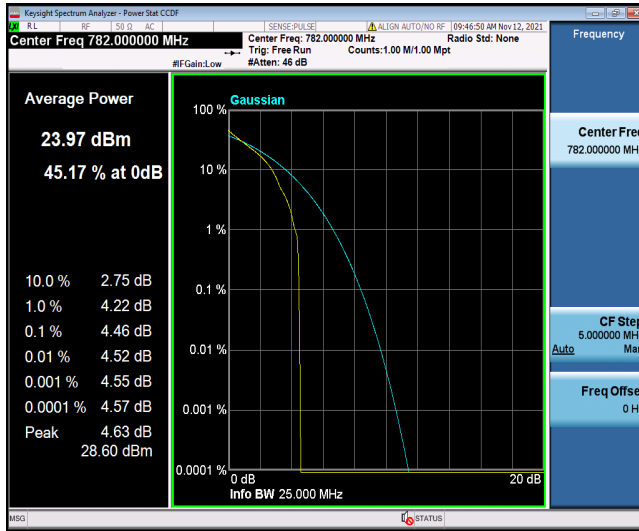

Band13-10MHz-QPSK-23230-1RB#0