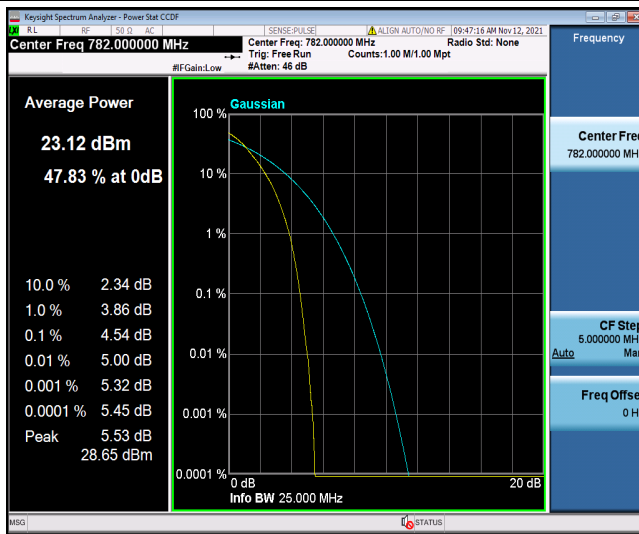

Band13-10MHz-16QAM-23230-1RB#0

Band13-10MHz-16QAM-23230-50RB#0

Appendix C: 26dB Bandwidth and Occupied Bandwidth

Test Result

Band	Bandwidth	Modulation	Channel	RB Configuration	Occupied Bandwidth (MHz)	26dB Bandwidth (MHz)	Verdict
Band13	5MHz	QPSK	23205	25RB#0	4.4954	4.495	PASS
Band13	5MHz	QPSK	23230	25RB#0	4.5290	4.529	PASS
Band13	5MHz	QPSK	23255	25RB#0	4.5162	4.516	PASS
Band13	5MHz	16QAM	23205	25RB#0	4.4921	4.492	PASS
Band13	5MHz	16QAM	23230	25RB#0	4.5197	4.520	PASS
Band13	5MHz	16QAM	23255	25RB#0	4.5377	4.538	PASS
Band13	10MHz	QPSK	23230	50RB#0	8.9475	8.947	PASS
Band13	10MHz	16QAM	23230	50RB#0	8.9509	8.951	PASS