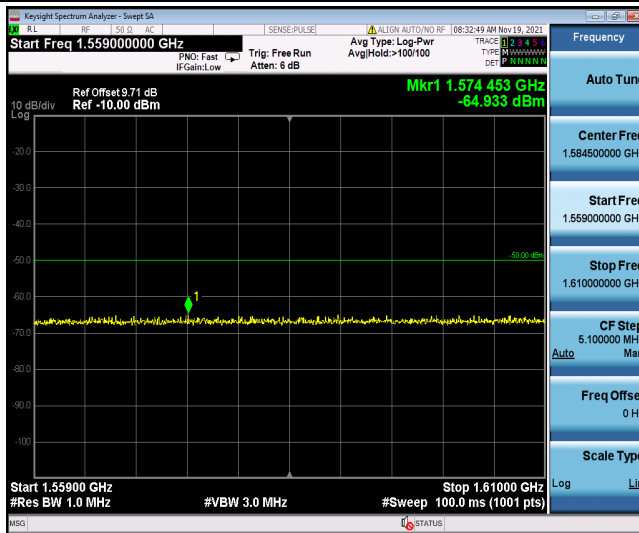

Band13-5MHz-16QAM-23205-1RB#0-Range5:1559~1610MHz