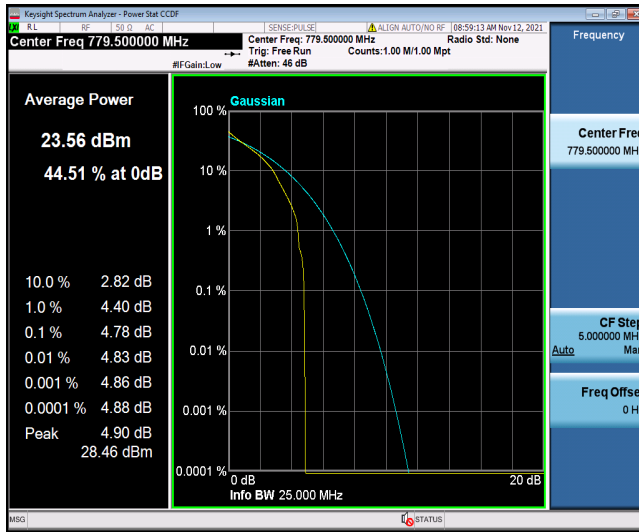

Test Graphs

Band13-5MHz-QPSK-23205-1RB#0