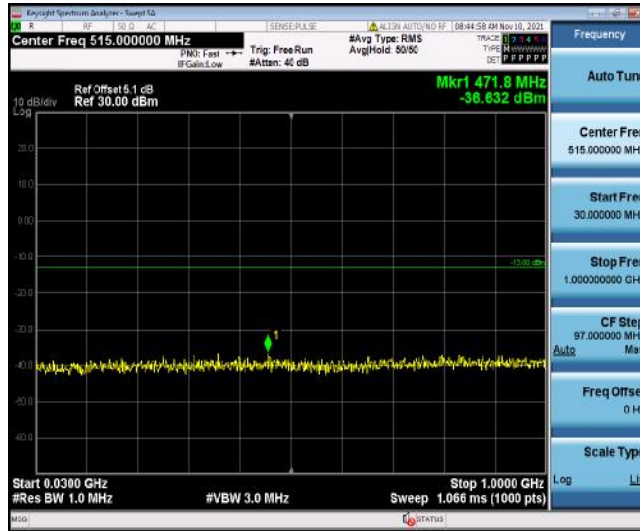

Band2-1.4MHz-16QAM-18607-1RB#0-Range1:30~1000MHz