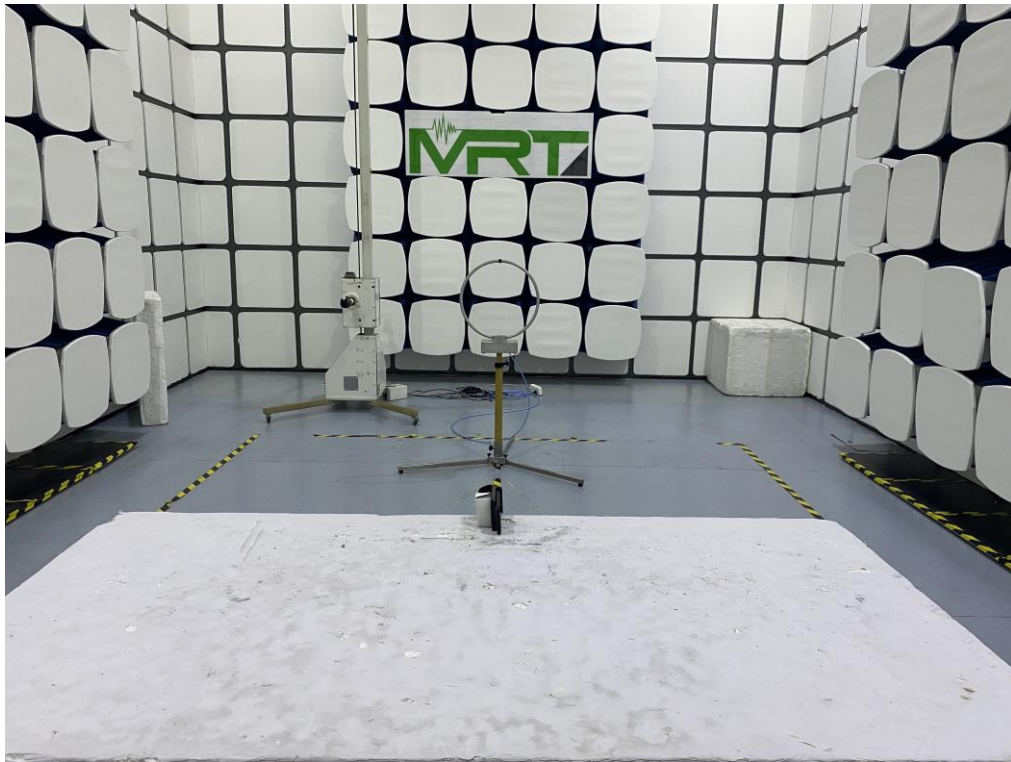

WPT RF Test Setup Photograph

WPT Test Mode 1: General Field Strength Test setup

WPT Test Mode 2: General Field Strength Test setup

WPT Test Mode 3: General Field Strength Test setup

NFC RF Test Setup Photograph

NFC Test Mode 1: General Field Strength Test setup (Below 30MHz)

NFC Test Mode 1: General Field Strength Test setup (Above 30MHz)

WPT MPE Test Setup Photograph

Description: RF Exposure Test Setup for Electric Field Emissions