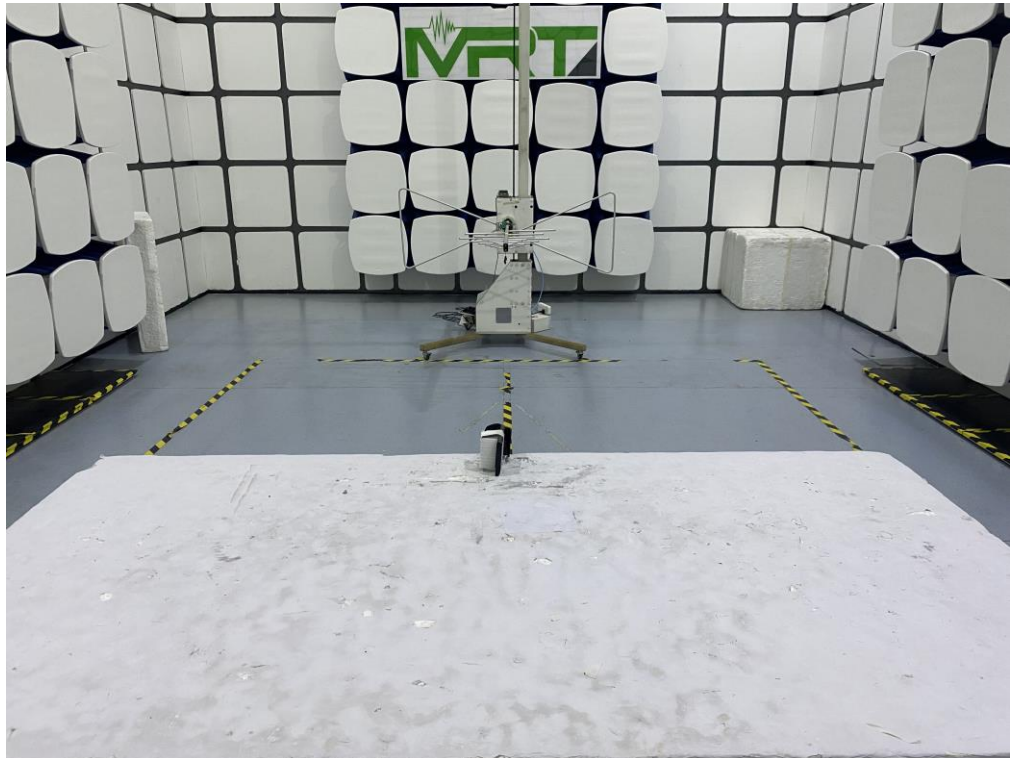

WPT RF Test Setup Photograph

WPT Test Mode 1: General Field Strength Test setup

WPT Test Mode 2: General Field Strength Test setup

WPT Test Mode 3: General Field Strength Test setup

NFC RF Test Setup Photograph

NFC Test Mode 1: General Field Strength Test setup (Below 30MHz)

NFC Test Mode 1: General Field Strength Test setup (Above 30MHz)

WPT MPE Test Setup Photograph

Description: RF Exposure Test Setup for Electric Field Emissions