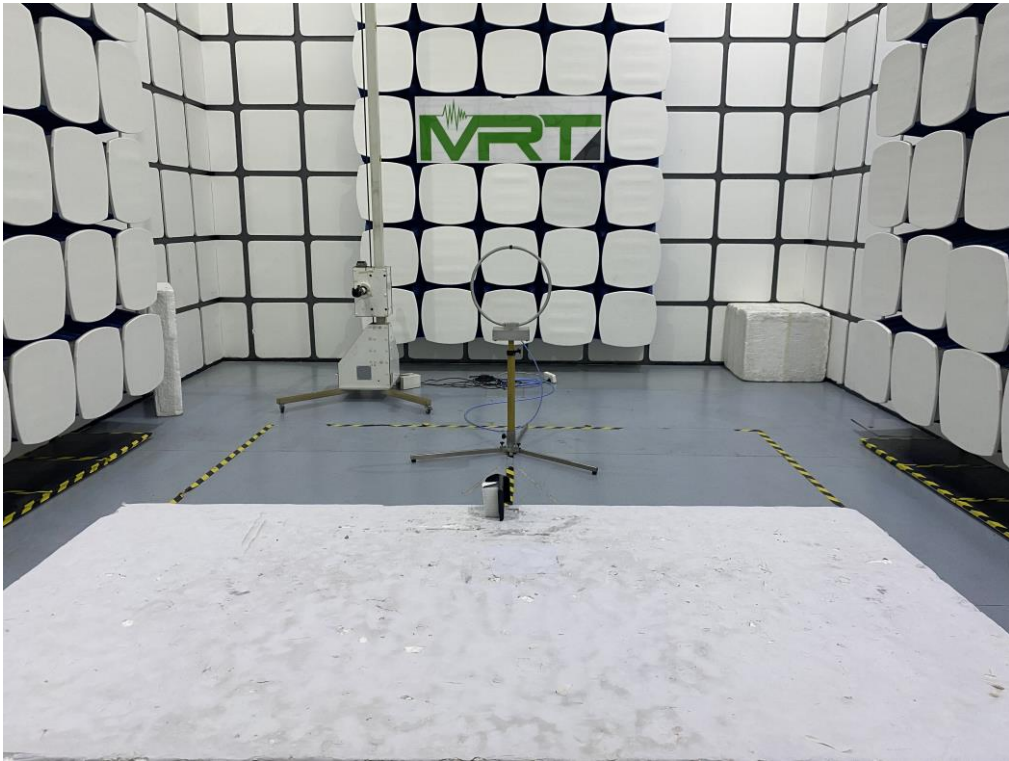

WPT RF Test Setup Photograph

WPT Test Mode 1: General Field Strength Test setup

WPT Test Mode 2: General Field Strength Test setup

WPT Test Mode 3: General Field Strength Test setup

NFC RF Test Setup Photograph

NFC Test Mode 1: General Field Strength Test setup (Below 30MHz)

NFC Test Mode 1: General Field Strength Test setup (Above 30MHz)

WPT MPE Test Setup Photograph

Description: RF Exposure Test Setup for Electric Field Emissions