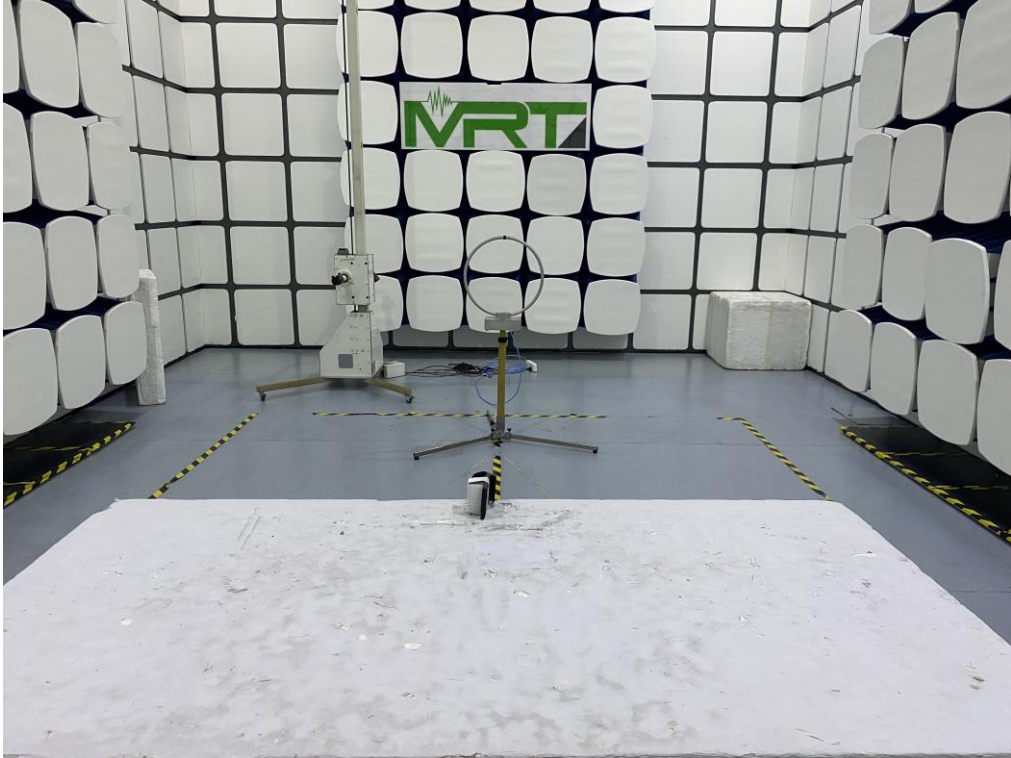

WPT RF Test Setup Photograph

WPT Test Mode 1: General Field Strength Test setup

WPT Test Mode 2: General Field Strength Test setup

WPT Test Mode 3: General Field Strength Test setup

NFC RF Test Setup Photograph

NFC Test Mode 1: General Field Strength Test setup (Below 30MHz)

NFC Test Mode 1: General Field Strength Test setup (Above 30MHz)

WPT MPE Test Setup Photograph

Description: RF Exposure Test Setup for Electric Field Emissions

WPT Test Mode 1

Description: RF Exposure Test Setup for Electric Field Emissions

WPT Test Mode 2

Description: RF Exposure Test Setup for Electric Field Emissions
WPT Test Mode 3

Description: RF Exposure Test Setup for Magnetic Field Emissions
WPT Test Mode 1