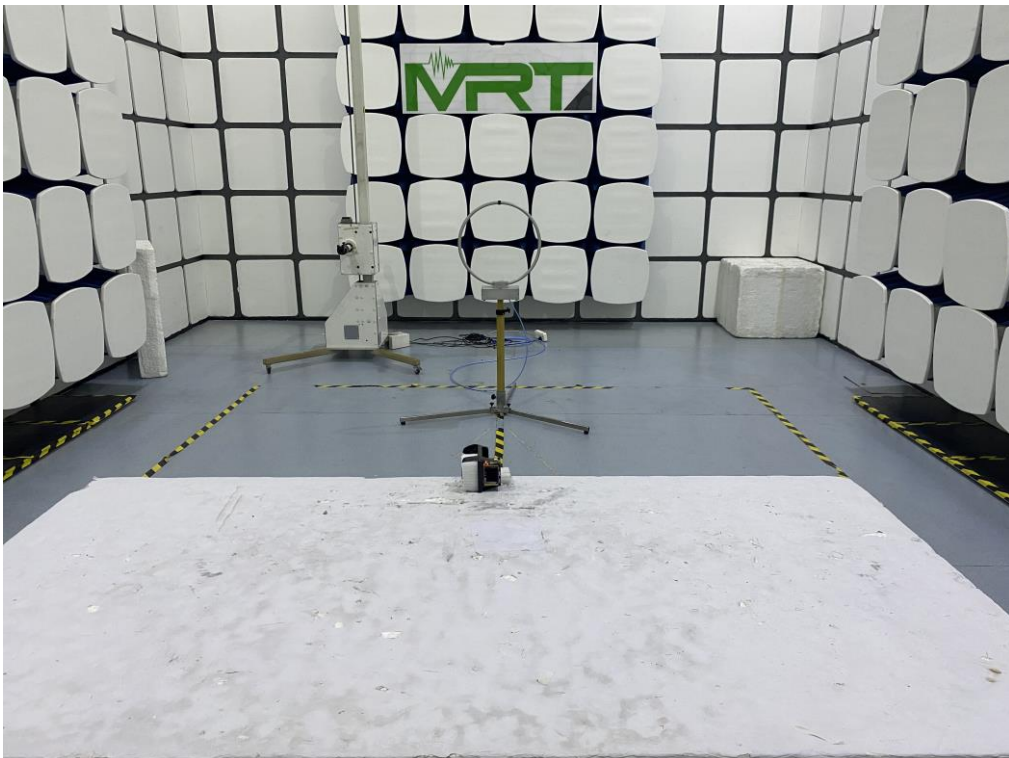

WPT RF Test Setup Photograph

WPT Test Mode 1: General Field Strength Test setup

WPT Test Mode 2: General Field Strength Test setup

WPT Test Mode 3: General Field Strength Test setup

NFC RF Test Setup Photograph

NFC Test Mode 1: General Field Strength Test setup (Below 30MHz)

NFC Test Mode 1: General Field Strength Test setup (Above 30MHz)

WPT MPE Test Setup Photograph

Description: RF Exposure Test Setup for Electric Field Emissions