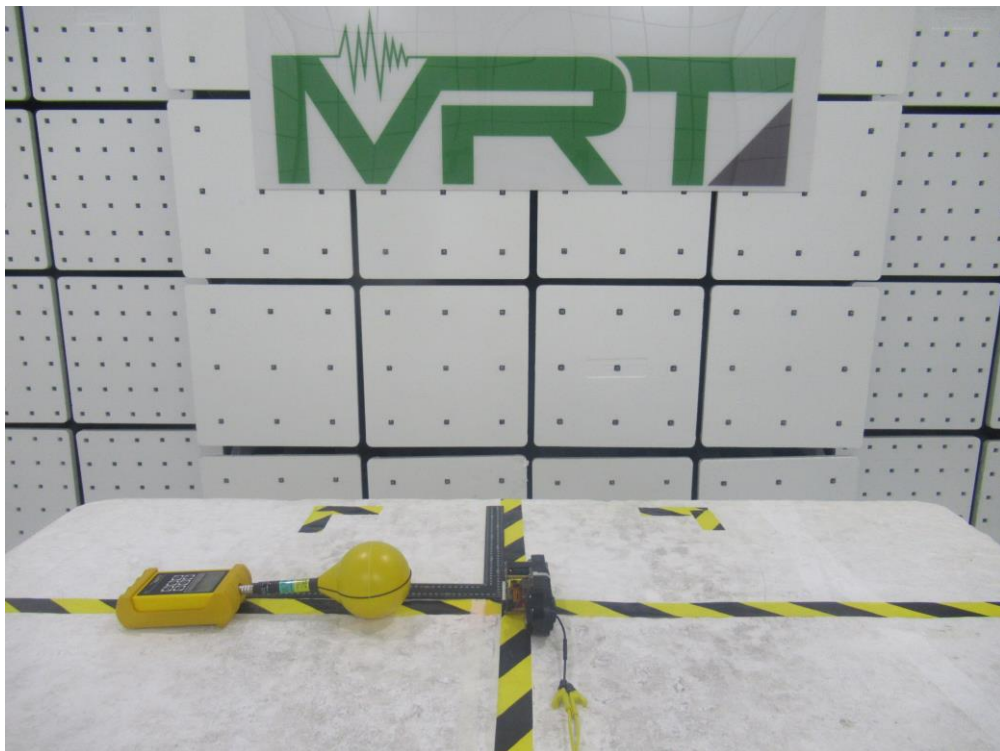

## RF Test Setup Photograph

Test Mode: Mode 1

Description: General Field Strength Test setup

Test Mode: Mode 2

Description: General Field Strength Test setup

Test Mode: Mode 3

Description: General Field Strength Test setup

Test Mode: Mode 1

Description: RF Exposure Evaluation - Electric Field Emissions Test Setup

Test Mode: Mode 2

Description: RF Exposure Evaluation - Electric Field Emissions Test Setup

Test Mode: Mode 3

Description: RF Exposure Evaluation - Electric Field Emissions Test Setup

Test Mode: Mode 1

Description: RF Exposure Evaluation - Magnetic Field Emissions Test Setup

Test Mode: Mode 2

Description: RF Exposure Evaluation - Magnetic Field Emissions Test Setup

Test Mode: Mode 3

Description: RF Exposure Evaluation - Magnetic Field Emissions Test Setup