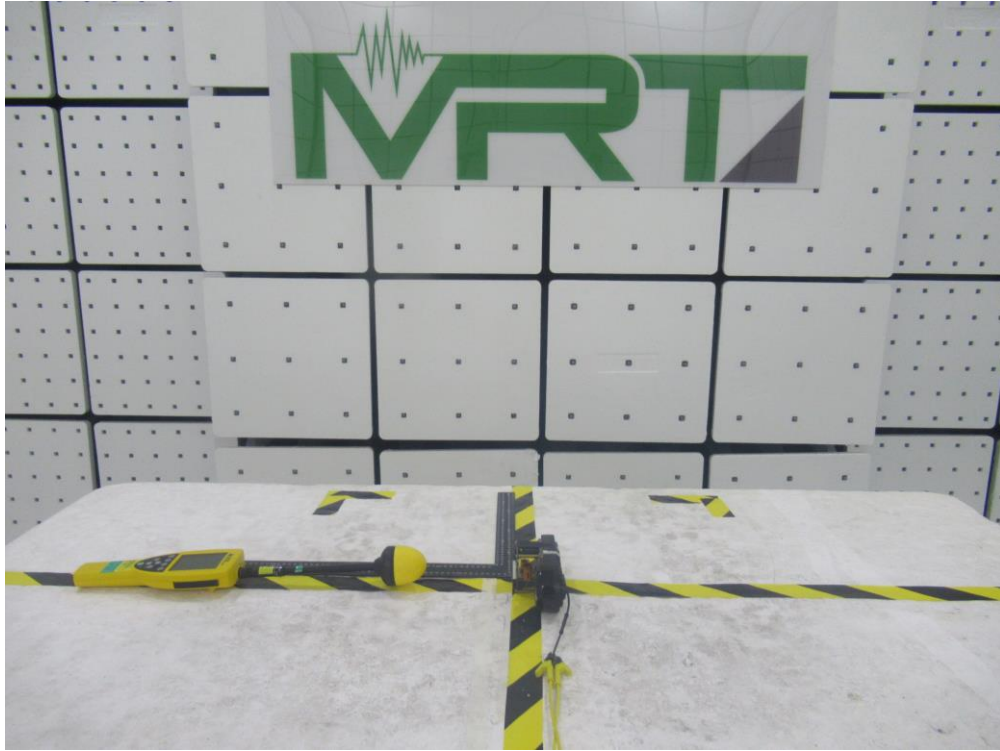

## RF Test Setup Photograph

Test Mode: Mode 1

Description: General Field Strength Test setup

Test Mode: Mode 2

Description: General Field Strength Test setup

Test Mode: Mode 3

Description: General Field Strength Test setup

Test Mode: Mode 1

Description: RF Exposure Evaluation - Electric Field Emissions Test Setup

Test Mode: Mode 2

Description: RF Exposure Evaluation - Electric Field Emissions Test Setup

Test Mode: Mode 3

Description: RF Exposure Evaluation - Electric Field Emissions Test Setup