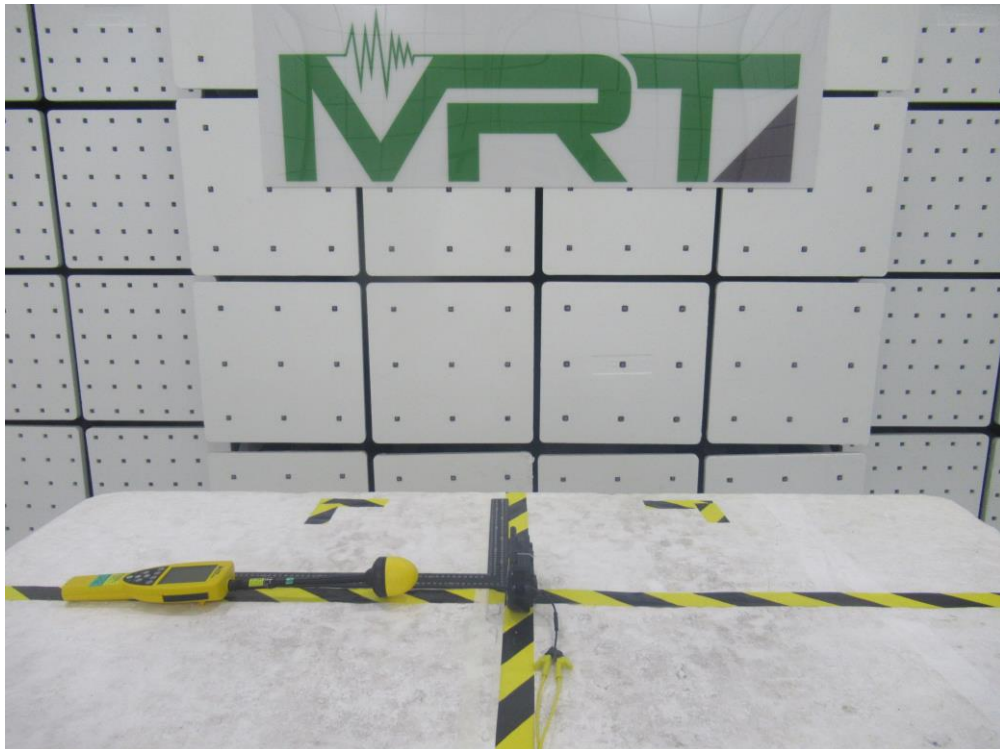

## RF Test Setup Photograph

Test Mode: Mode 1

Description: General Field Strength Test setup

Test Mode: Mode 2

Description: General Field Strength Test setup

Test Mode: Mode 3

Description: General Field Strength Test setup

Test Mode: Mode 1

Description: RF Exposure Evaluation - Electric Field Emissions Test Setup

Test Mode: Mode 2

Description: RF Exposure Evaluation - Electric Field Emissions Test Setup

Test Mode: Mode 3

Description: RF Exposure Evaluation - Electric Field Emissions Test Setup

Test Mode: Mode 1

Description: RF Exposure Evaluation - Magnetic Field Emissions Test Setup

Test Mode: Mode 2

Description: RF Exposure Evaluation - Magnetic Field Emissions Test Setup

Test Mode: Mode 3

Description: RF Exposure Evaluation - Magnetic Field Emissions Test Setup