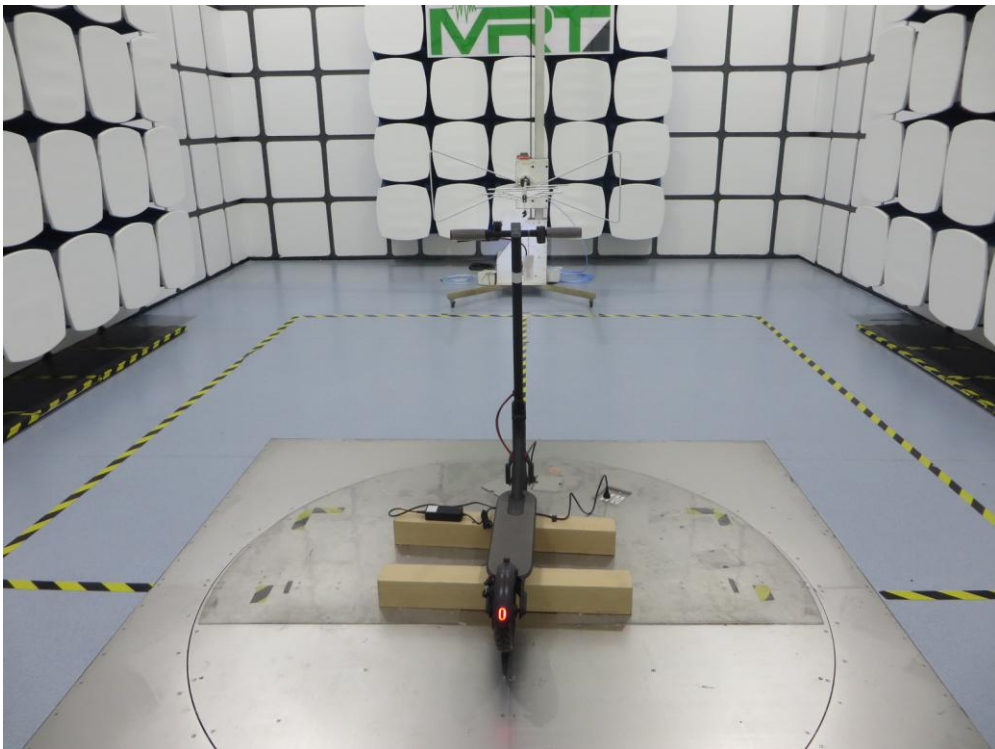

## FCC Part15C Test Setup Photo

Description: Conducted Emission Test Setup

Description: Radiated Emission Test Setup for 9kHz ~ 30MHz

Description: Radiated Emission Test Setup for 30MHz ~ 1GHz

Description: Radiated Emission Test Setup for 1GHz ~ 18GHz

Description: Radiated Emission Test Setup for 18GHz ~ 40GHz

## FCC Part15B Test Setup Photo

Description: Conducted Emission Test Setup

Description: Radiated Emission Test Setup for 30MHz ~ 1GHz

Description: Radiated Emission Test Setup for 1GHz ~ 18GHz