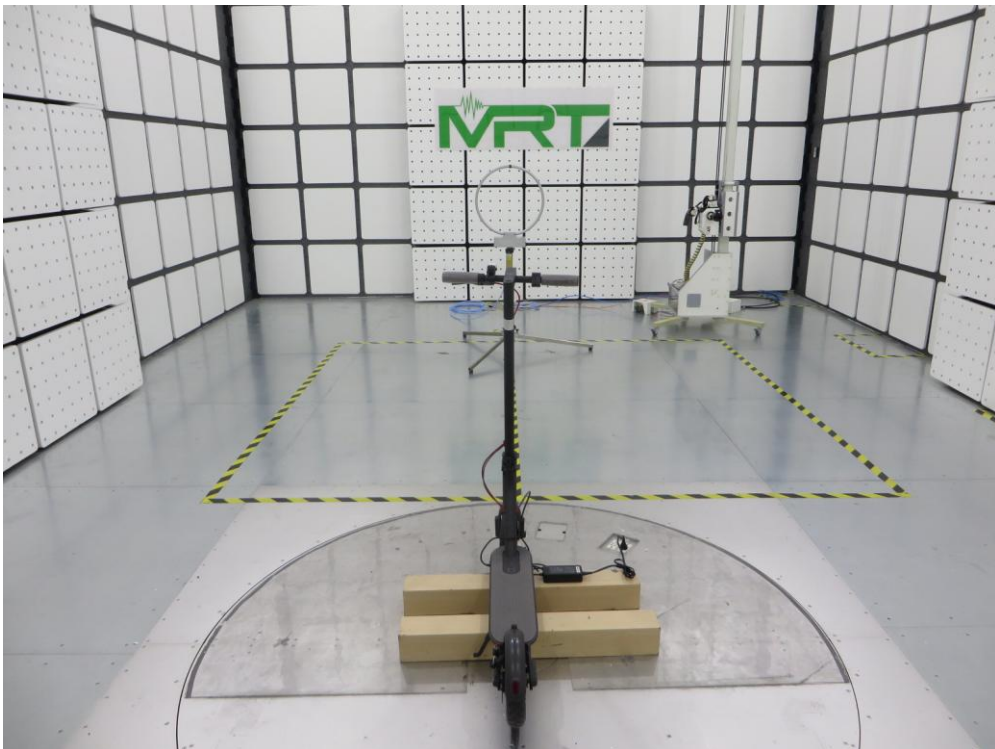

## FCC Part15C Test Setup Photo

Description: Conducted Emission Test Setup

Description: Radiated Emission Test Setup for 9kHz ~ 30MHz

Description: Radiated Emission Test Setup for 30MHz ~ 1GHz

Description: Radiated Emission Test Setup for 1GHz ~ 18GHz

Description: Radiated Emission Test Setup for 18GHz ~ 40GHz

## FCC Part15B Test Setup Photo

Description: Conducted Emission Test Setup

Description: Radiated Emission Test Setup for 30MHz ~ 1GHz

Description: Radiated Emission Test Setup for 1GHz ~ 18GHz