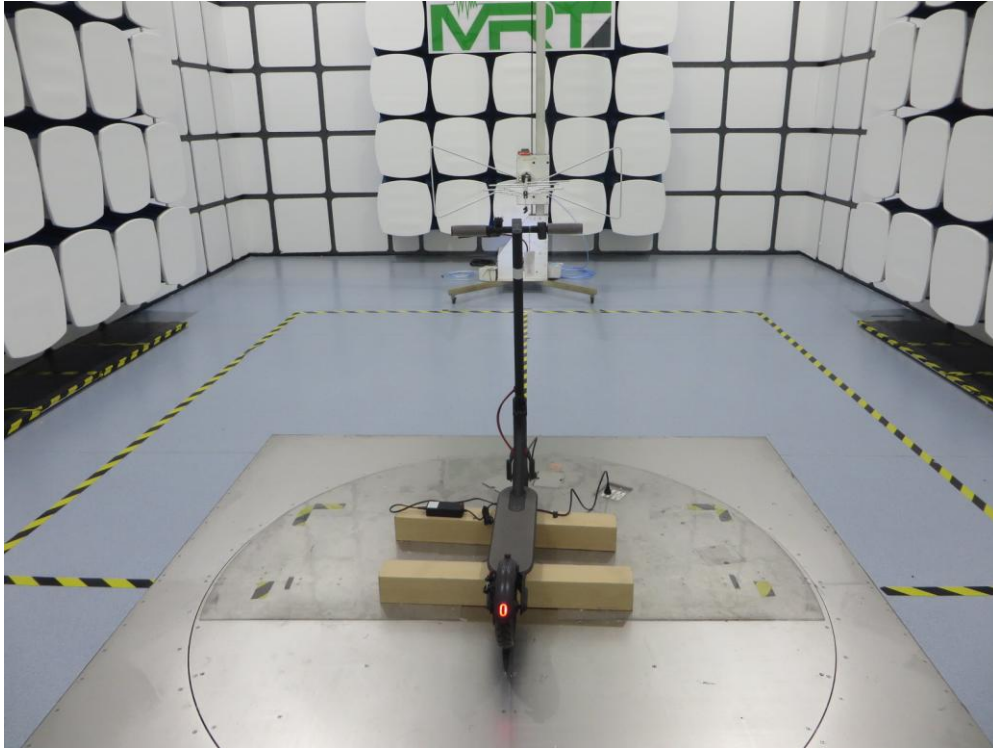

## FCC Part15C Test Setup Photo

Description: Conducted Emission Test Setup

Description: Radiated Emission Test Setup for 9kHz ~ 30MHz

Description: Radiated Emission Test Setup for 30MHz ~ 1GHz

Description: Radiated Emission Test Setup for 1GHz ~ 18GHz

Description: Radiated Emission Test Setup for 18GHz ~ 40GHz

## FCC Part15B Test Setup Photo

Description: Conducted Emission Test Setup

Description: Radiated Emission Test Setup for 30MHz ~ 1GHz

Description: Radiated Emission Test Setup for 1GHz ~ 18GHz