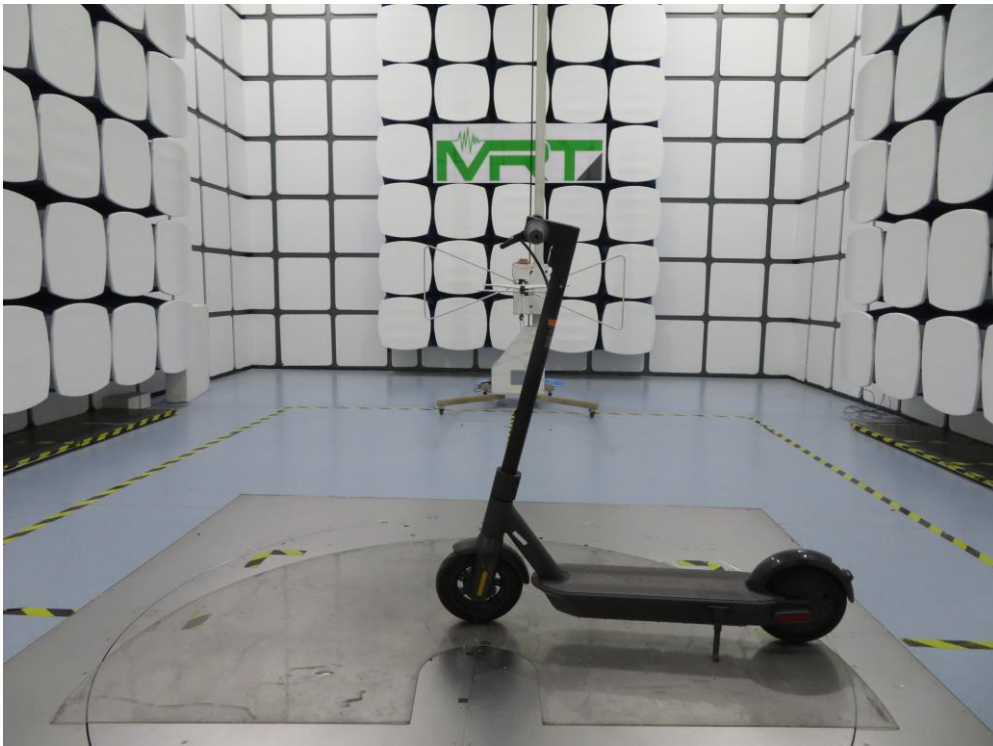

### FCC Part15C Test Setup Photo

Description: Front View of Conducted Emission Test Setup for Power Port

Description: Radiated Spurious Emission Test Setup for 30MHz ~ 1GHz

Description: Radiated Spurious Emission Test Setup for 1GHz ~ 18GHz