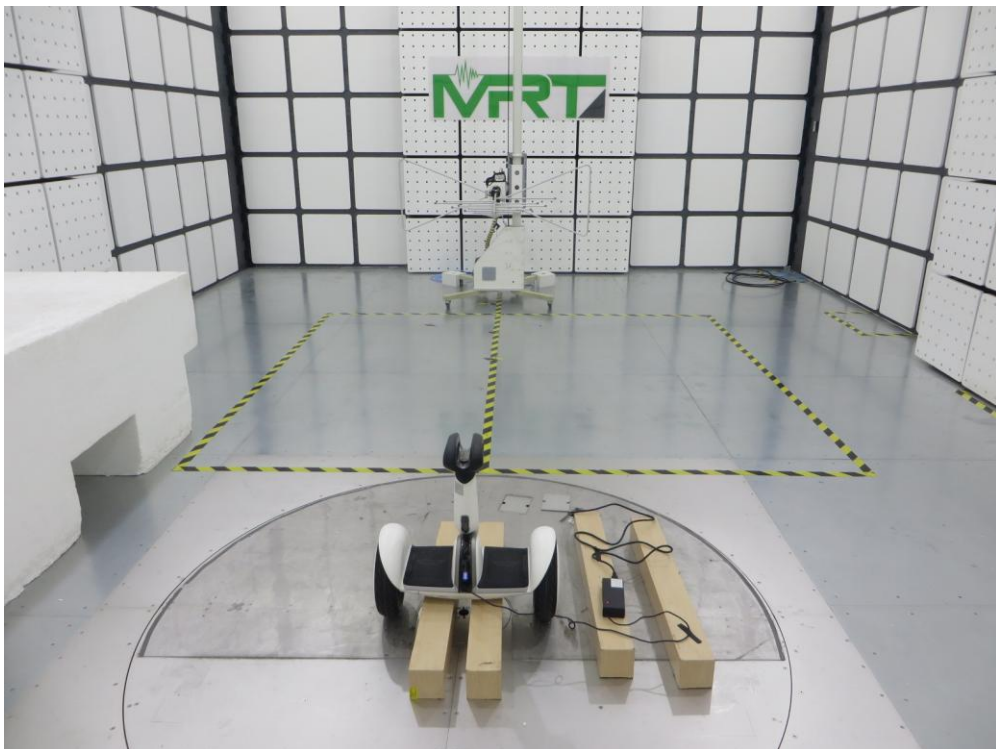

## FCC Part 15C & 15F Test Setup Photo

Description: Front View of Conducted Emissions Test Setup for 0.15MHz ~ 30MHz

Description: Back View of Conducted Emissions Test Setup for 0.15MHz ~ 30MHz

Description: Radiated Emission Test Setup for 9kHz ~ 30MHz

Description: Radiated Emission Test Setup for 30MHz ~ 1GHz

Description: Radiated Emission Test Setup for 1GHz ~ 18GHz (Bluetooth Testing)

Description: Radiated Emission Test Setup for 18GHz ~ 40GHz (Bluetooth Testing)

Description: Radiated Emission Test Setup for 1GHz ~ 18GHz (UWB Testing)

Description: Radiated Emission Test Setup for 18GHz ~ 40GHz