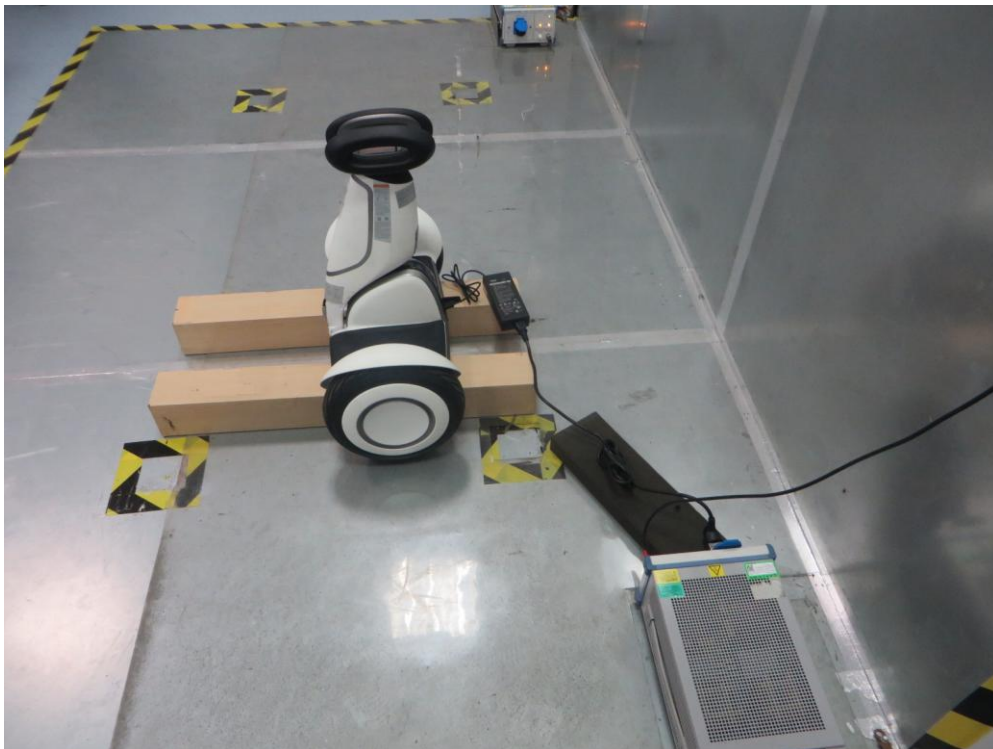

## FCC Part 15C & 15F Test Setup Photo

Description: Front View of Conducted Emissions Test Setup for 0.15MHz ~ 30MHz

Description: Back View of Conducted Emissions Test Setup for 0.15MHz ~ 30MHz

Description: Radiated Emission Test Setup for 9kHz ~ 30MHz

Description: Radiated Emission Test Setup for 30MHz ~ 1GHz

Description: Radiated Emission Test Setup for 1GHz ~ 18GHz (Bluetooth Testing)

Description: Radiated Emission Test Setup for 18GHz ~ 40GHz (Bluetooth Testing)

Description: Radiated Emission Test Setup for 1GHz ~ 18GHz (UWB Testing)

Description: Radiated Emission Test Setup for 18GHz ~ 40GHz