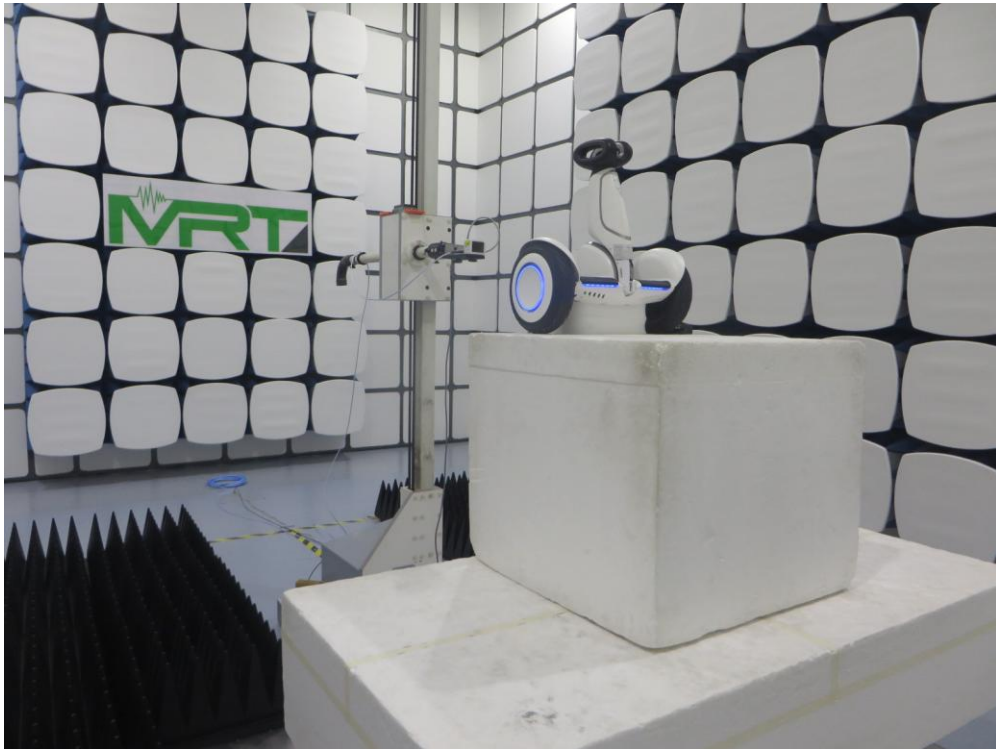

## FCC Part 15C & 15F Test Setup Photo

Description: Front View of Conducted Emissions Test Setup for 0.15MHz ~ 30MHz

Description: Back View of Conducted Emissions Test Setup for 0.15MHz ~ 30MHz

Description: Radiated Emission Test Setup for 9kHz ~ 30MHz

Description: Radiated Emission Test Setup for 30MHz ~ 1GHz

Description: Radiated Emission Test Setup for 1GHz ~ 18GHz (Bluetooth Testing)

Description: Radiated Emission Test Setup for 18GHz ~ 40GHz (Bluetooth Testing)

Description: Radiated Emission Test Setup for 1GHz ~ 18GHz (UWB Testing)

Description: Radiated Emission Test Setup for 18GHz ~ 40GHz