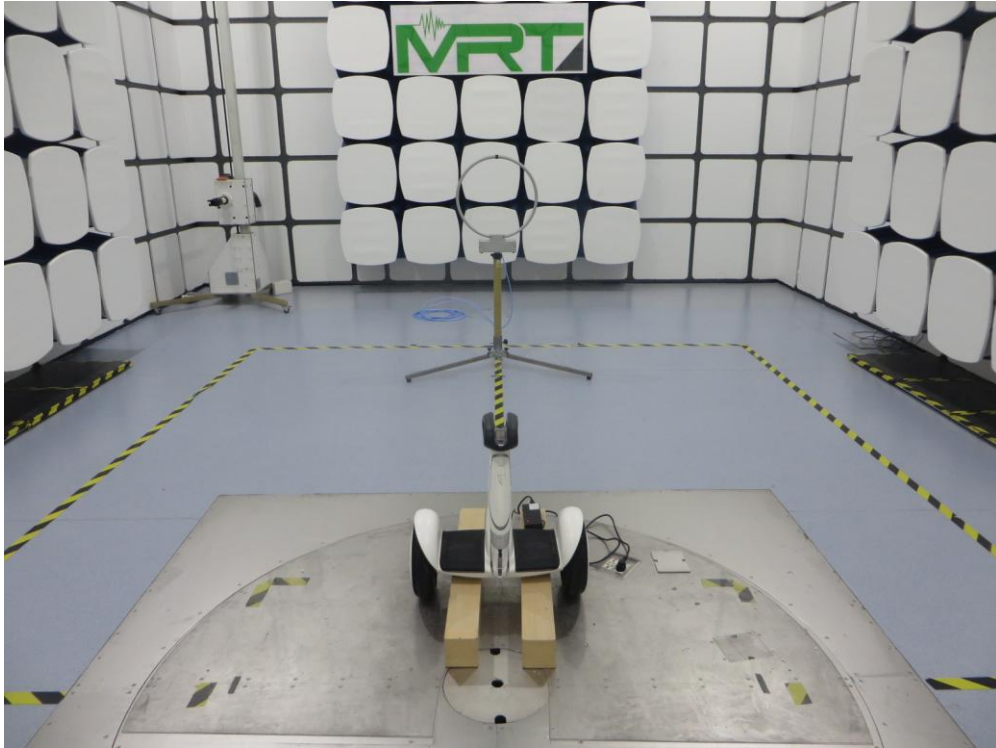

## FCC Part 15C & 15F Test Setup Photo

Description: Front View of Conducted Emissions Test Setup for 0.15MHz ~ 30MHz

Description: Back View of Conducted Emissions Test Setup for 0.15MHz ~ 30MHz

Description: Radiated Emission Test Setup for 9kHz ~ 30MHz

Description: Radiated Emission Test Setup for 30MHz ~ 1GHz

Description: Radiated Emission Test Setup for 1GHz ~ 18GHz (Bluetooth Testing)

Description: Radiated Emission Test Setup for 18GHz ~ 40GHz (Bluetooth Testing)

Description: Radiated Emission Test Setup for 1GHz ~ 18GHz (UWB Testing)

Description: Radiated Emission Test Setup for 18GHz ~ 40GHz