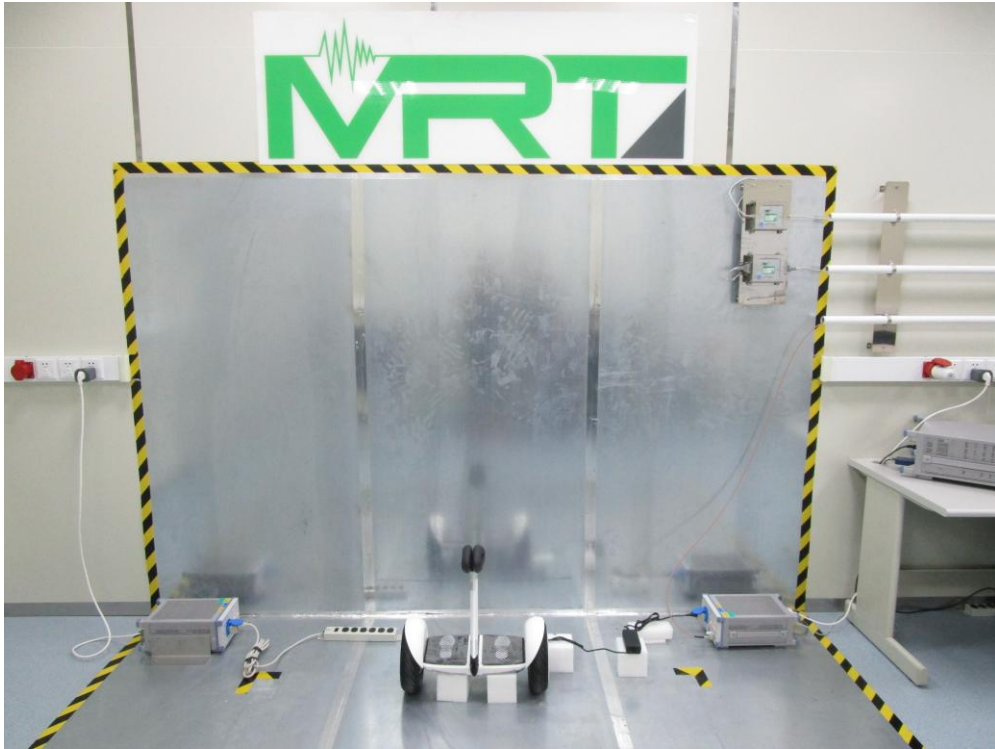

## FCC Part15C Test Setup Photo

Description: Conducted Emission Test Setup

Description: Radiated Emission Test Setup for 9kHz ~ 30MHz

Description: Radiated Emission Test Setup for 30MHz ~ 1GHz

Description: Radiated Emission Test Setup for 1GHz ~ 18GHz

Description: Radiated Emission Test Setup for 18GHz ~ 40GHz