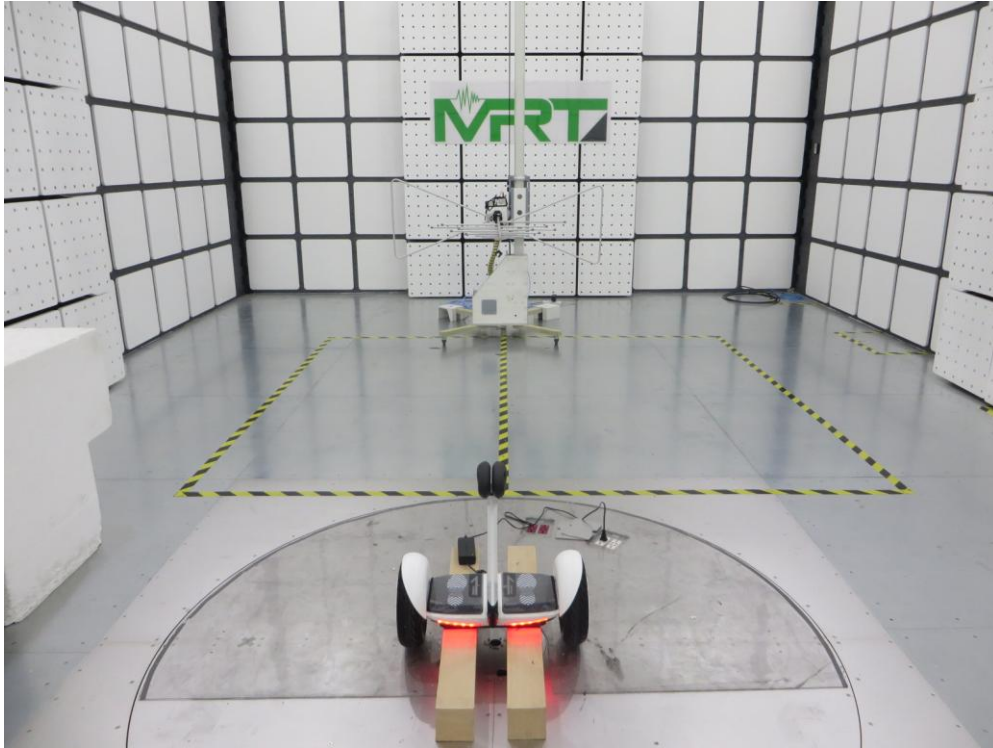

## FCC Part15C Test Setup Photo

Description: Conducted Emission Test Setup

Description: Radiated Emission Test Setup for 9kHz ~ 30MHz

Description: Radiated Emission Test Setup for 30MHz ~ 1GHz

Description: Radiated Emission Test Setup for 1GHz ~ 18GHz

Description: Radiated Emission Test Setup for 18GHz ~ 40GHz