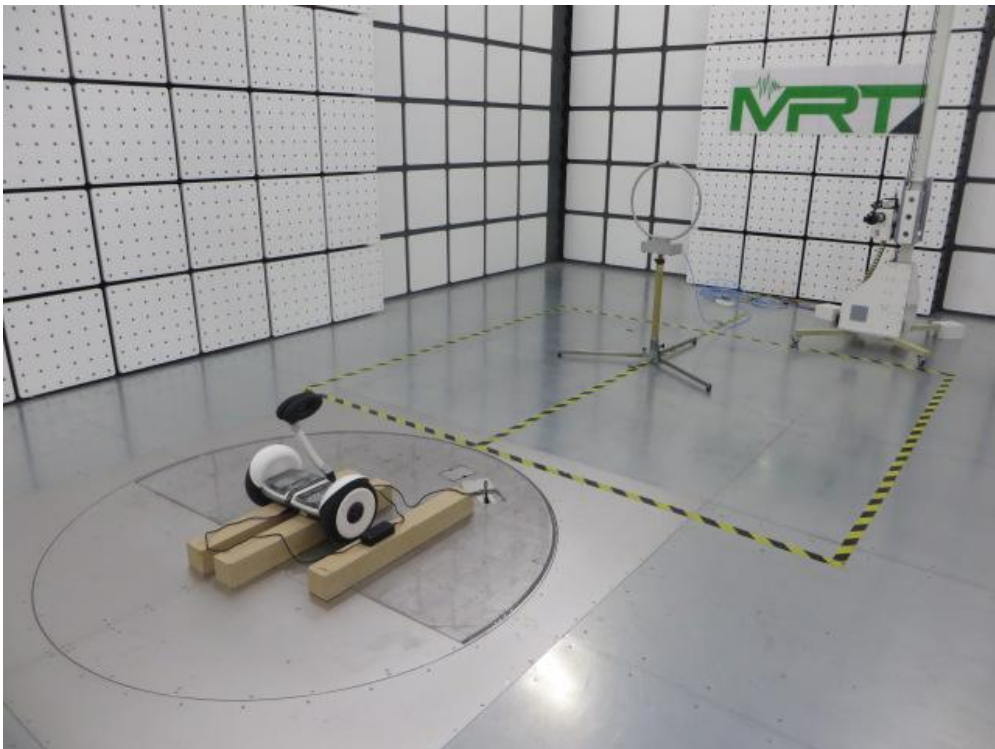

## FCC Part15C Test Setup Photo

Description: Conducted Emission Test Setup

Description: Radiated Emission Test Setup for 9kHz ~ 30MHz

Description: Radiated Emission Test Setup for 30MHz ~ 1GHz

Description: Radiated Emission Test Setup for 1GHz ~ 18GHz

Description: Radiated Emission Test Setup for 18GHz ~ 40GHz