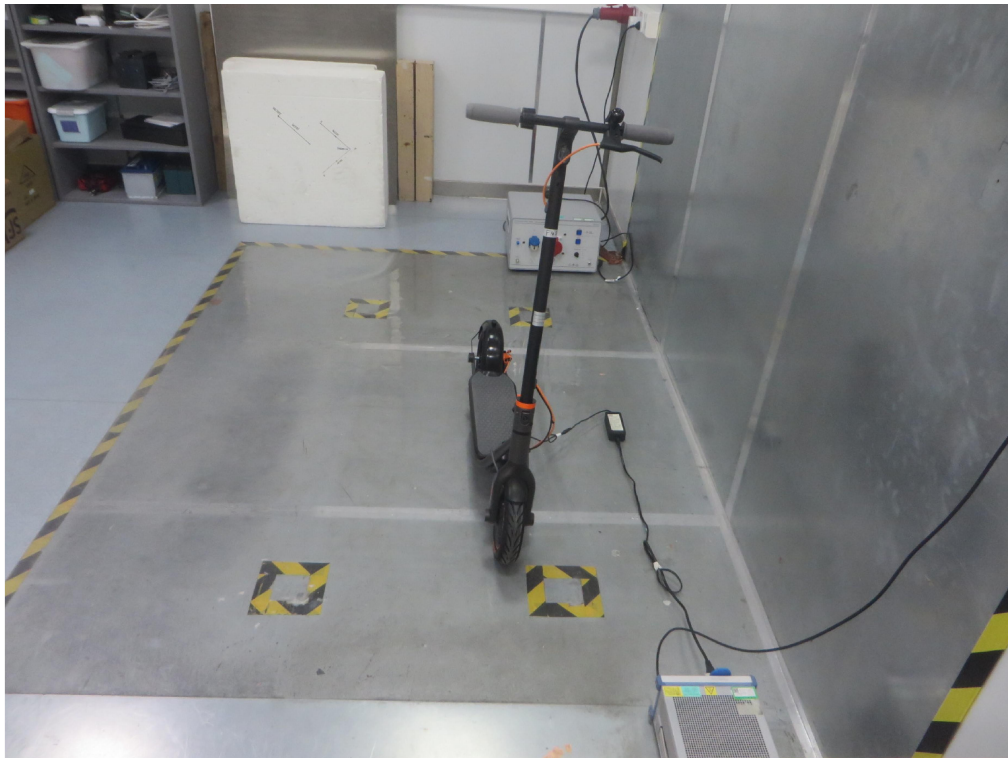

## FCC Part 15C Test Setup Photograph

Description: Front View of Conducted Emission Test Setup for Power Port

Description: Back View of Conducted Emission Test Setup for Power Port

Description: Radiated Emission Test Setup for below 1GHz

Description: Radiated Emission Test Setup for above 1GHz