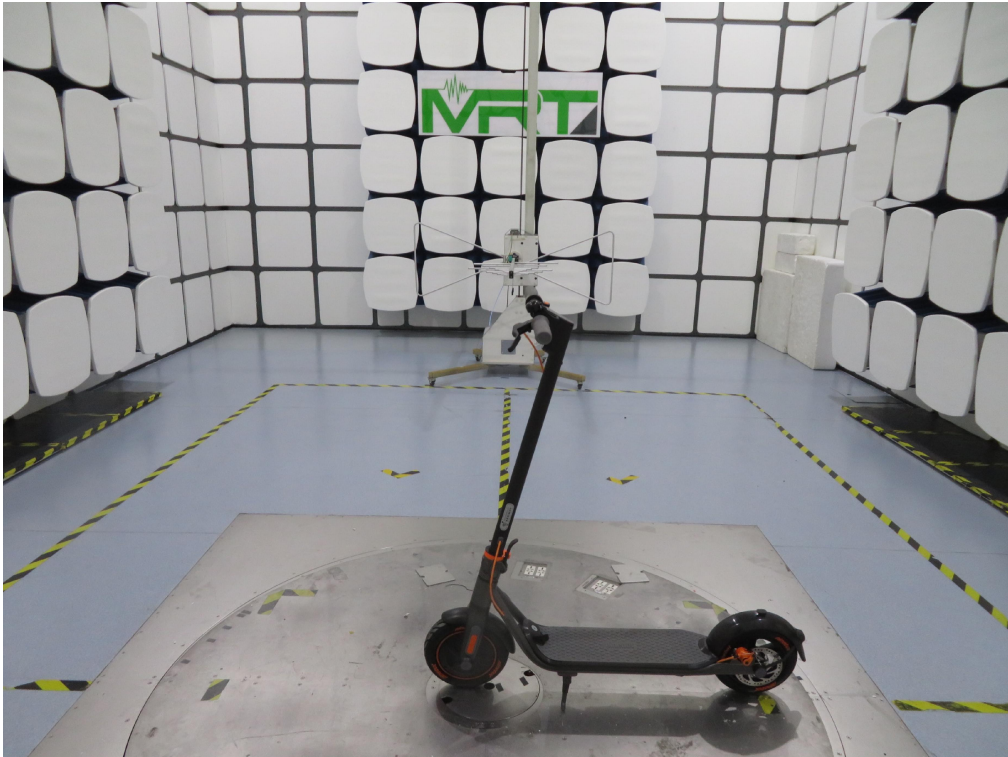

## FCC Part 15C Test Setup Photograph

Description: Front View of Conducted Emission Test Setup for Power Port

Description: Back View of Conducted Emission Test Setup for Power Port

Description: Radiated Emission Test Setup for below 1GHz

Description: Radiated Emission Test Setup for above 1GHz