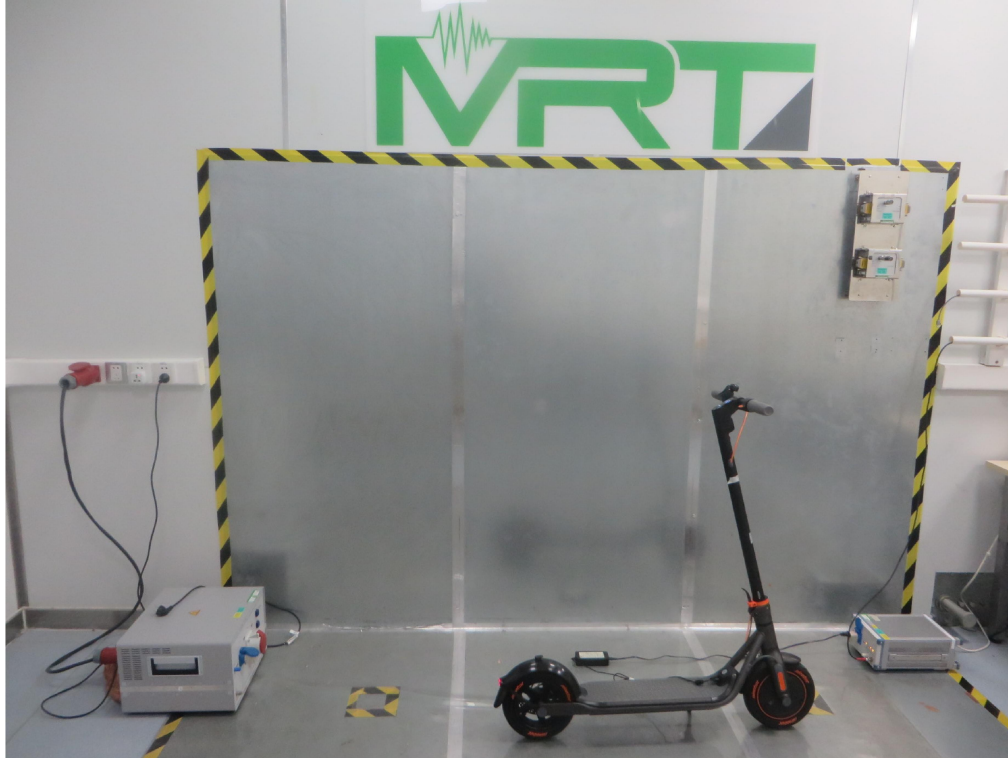

## FCC Part 15C Test Setup Photograph

Description: Front View of Conducted Emission Test Setup for Power Port

Description: Back View of Conducted Emission Test Setup for Power Port

Description: Radiated Emission Test Setup for below 1GHz

Description: Radiated Emission Test Setup for above 1GHz