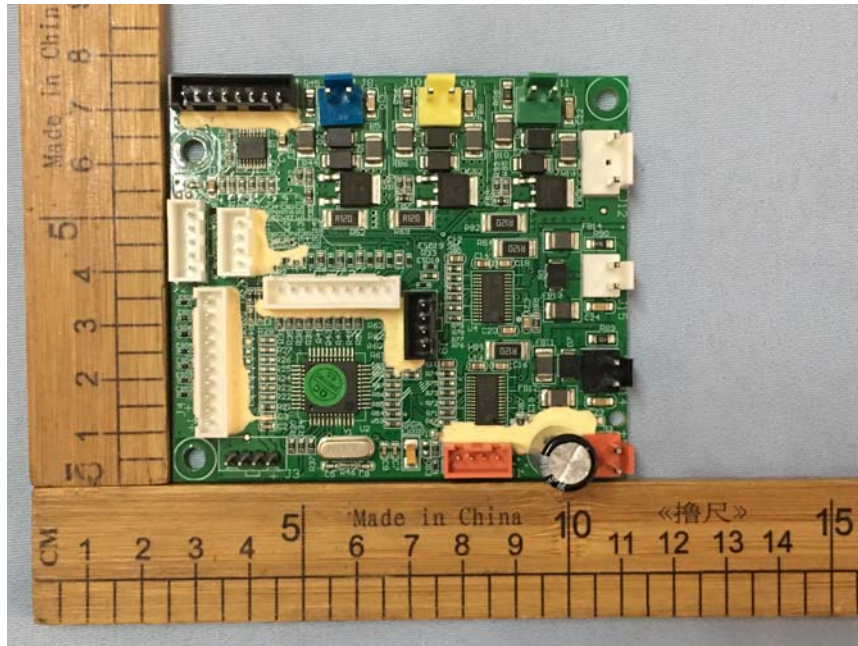

FCC ID: 2ALS5-HUGCHAIR

PCB Antenna