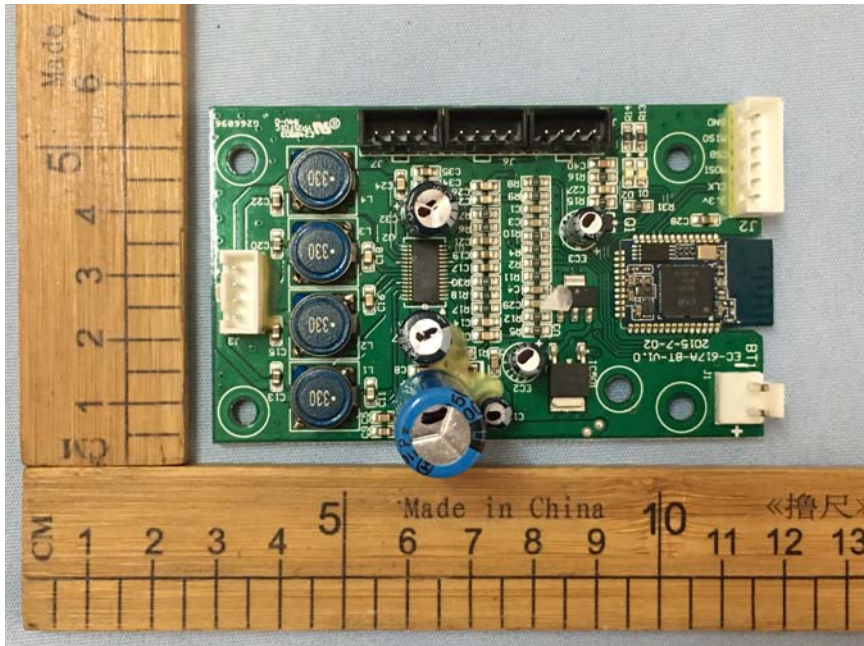

FCC ID: 2ALS5-HUGCHAIR

PCB Antenna