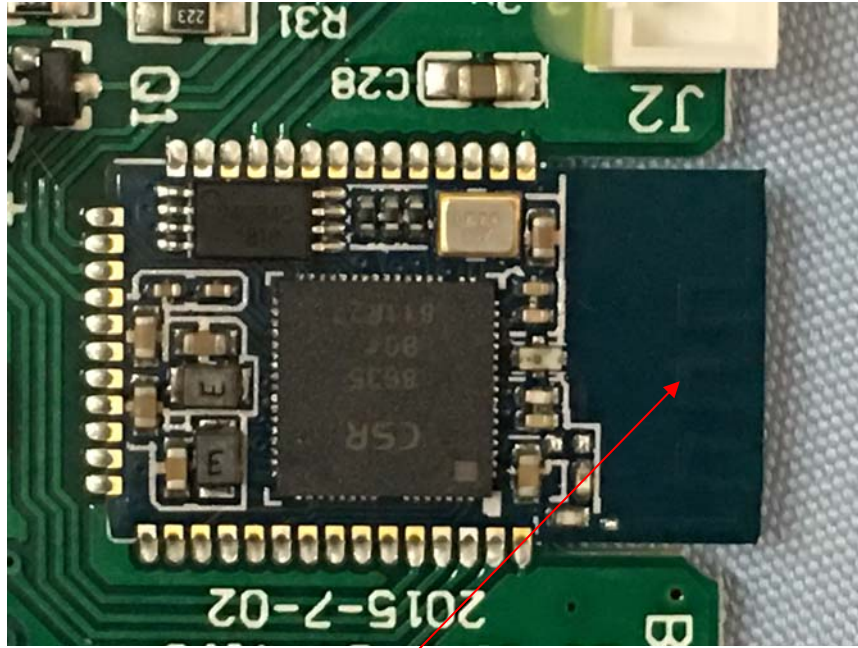

FCC ID: 2ALS5-HUGCHAIR

PCB Antenna