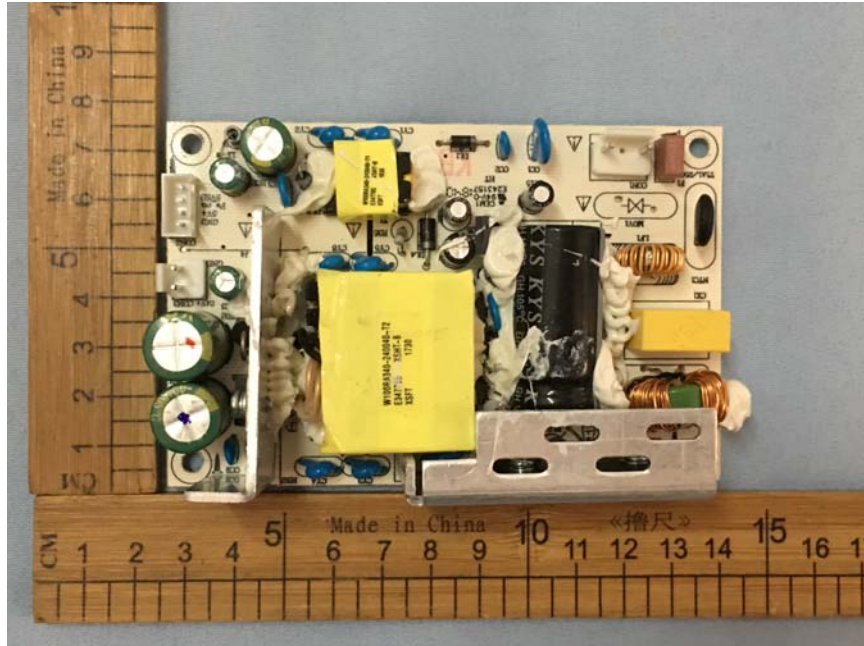

FCC ID: 2ALS5-HUGCHAIR

PCB Antenna