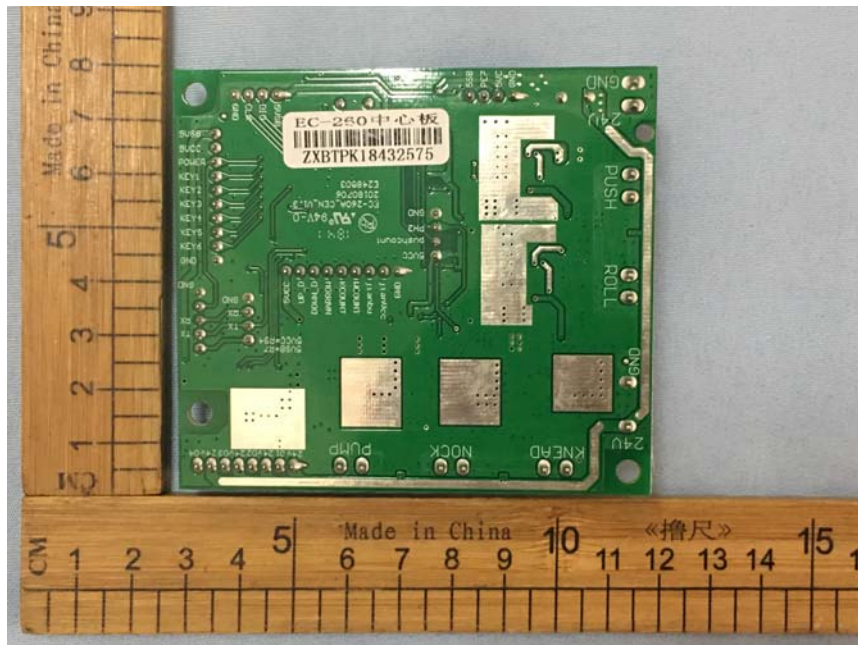

FCC ID: 2ALS5-HUGCHAIR

PCB Antenna