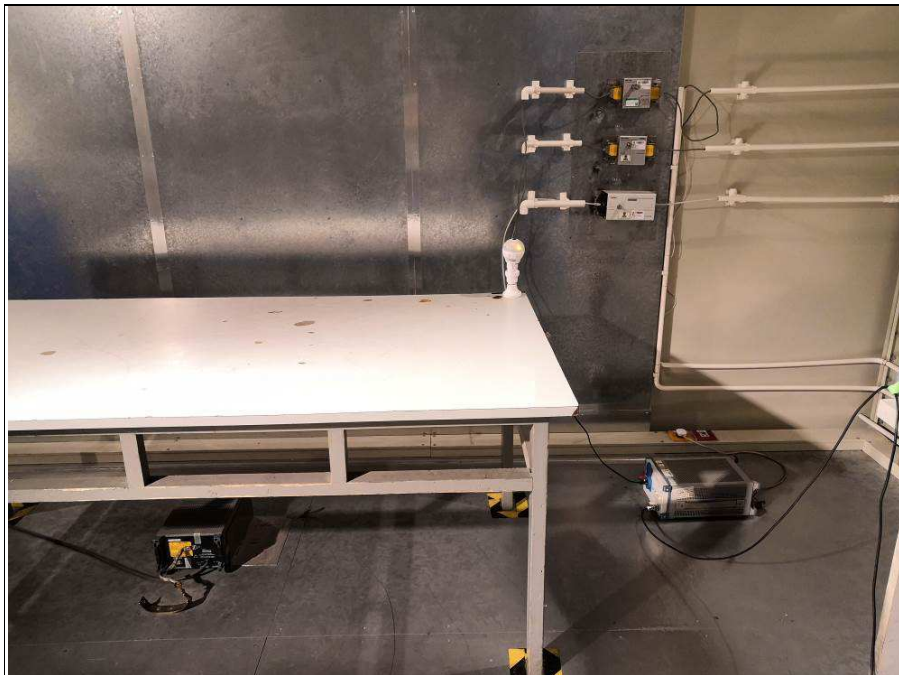

## SET-UP FOR CONDUCTED EMISSION TEST

## SET-UP FOR RADIATED EMISSION TEST

Frequency Range < 30MHz~1GHz >

Frequency Range < Above 1GHz >