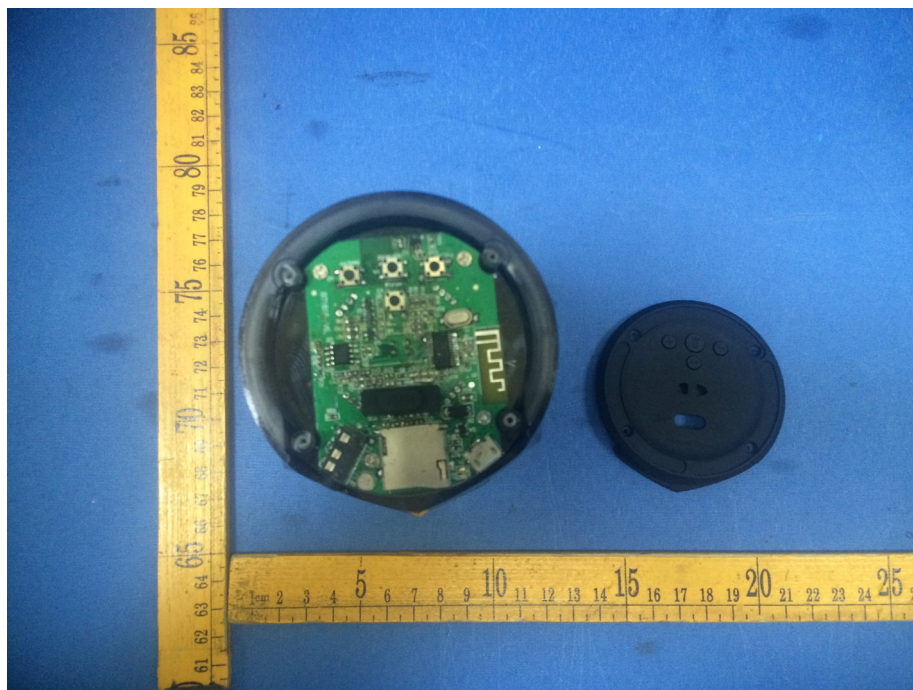

Reference No.: WTS18S08121047W

Model BB1592 - Internal Photos

Reference No.: WTS18S08121047W

Reference No.: WTS18S08121047W

Reference No.: WTS18S08121047W