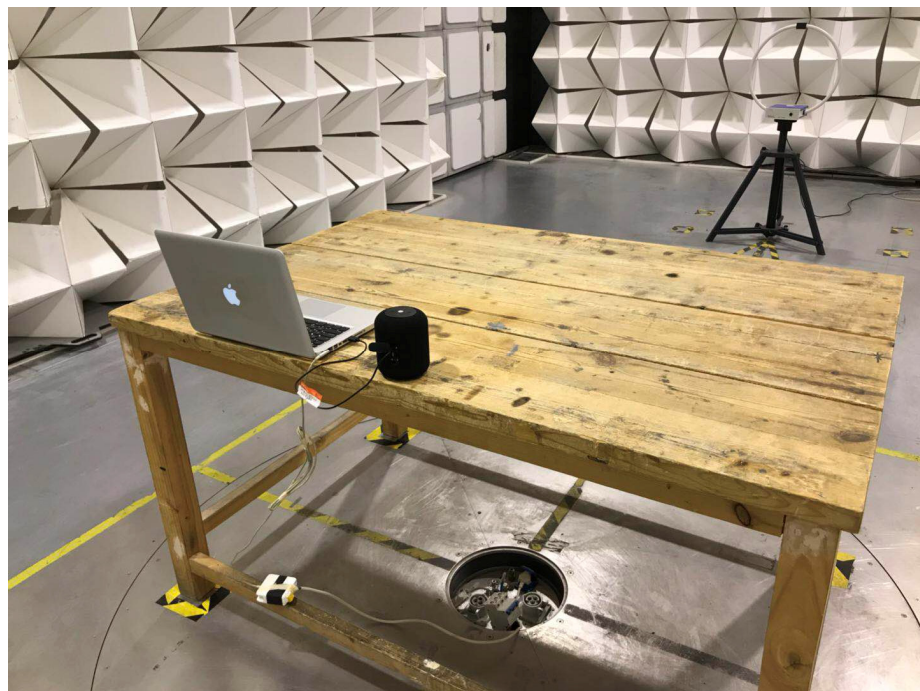

Photographs – Model BB1846 Test Setup Photos

Photograph-Conducted Emissions Test Setup Photos

Photograph – Radiation Spurious Emission Test Setup Photos

9 kHz to 30 MHz

Reference No.: WTS18S06115336-3W

From 30 MHz to 1GHz