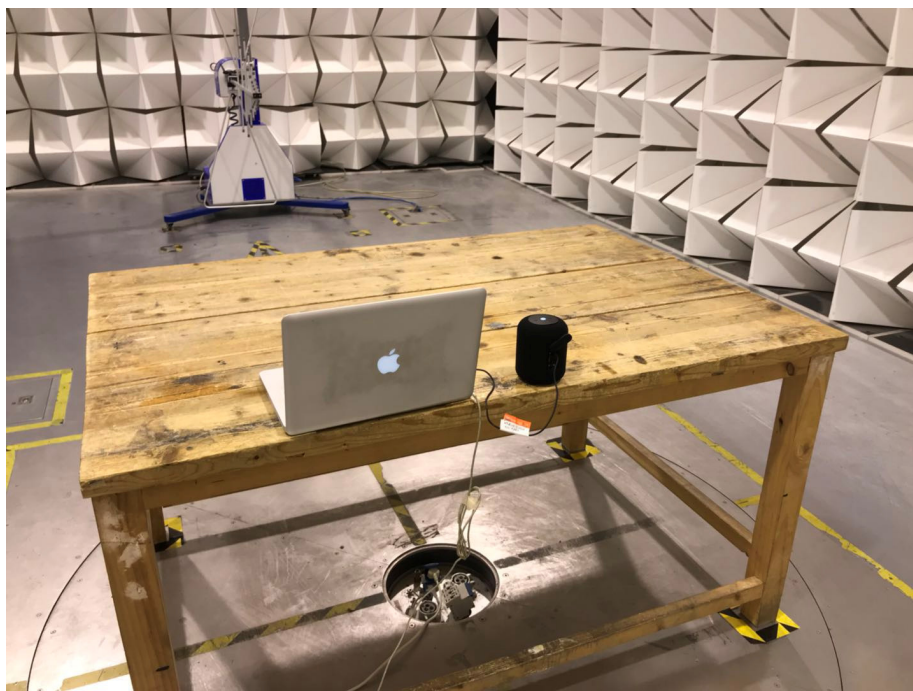

Photographs – Model BB1846 Test Setup Photos

Photograph-Conducted Emissions Test Setup Photos

Photograph – Radiation Spurious Emission Test Setup Photos

9 kHz to 30 MHz

Reference No.: WTS18S06115336-3W

From 30 MHz to 1GHz