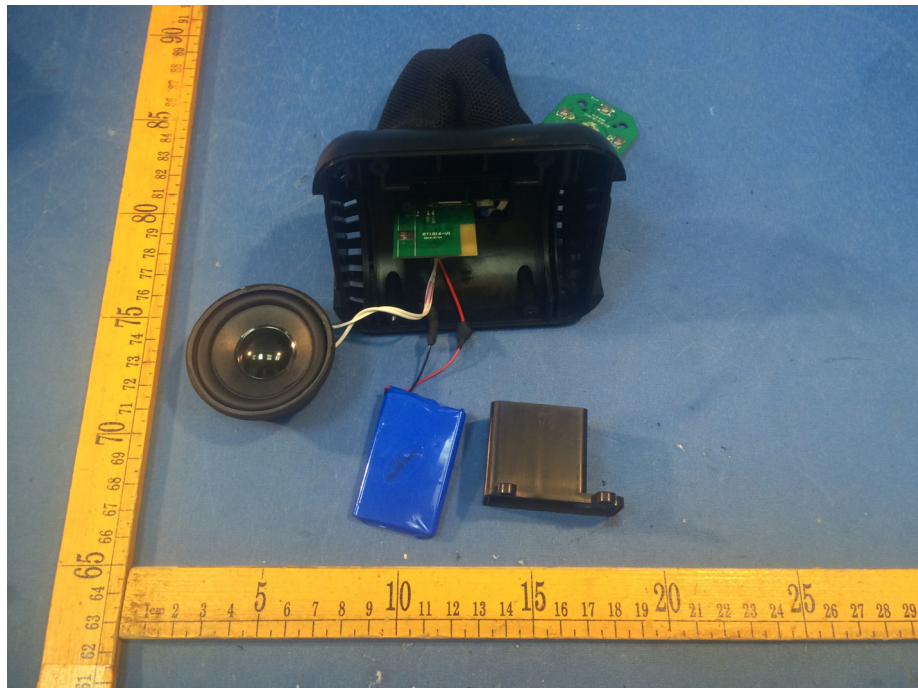

Reference No.: WTS18S06115336-3W

Model BB1846 - Internal Photos

Reference No.: WTS18S06115336-3W

Reference No.: WTS18S06115336-3W

Reference No.: WTS18S06115336-3W

Reference No.: WTS18S06115336-3W