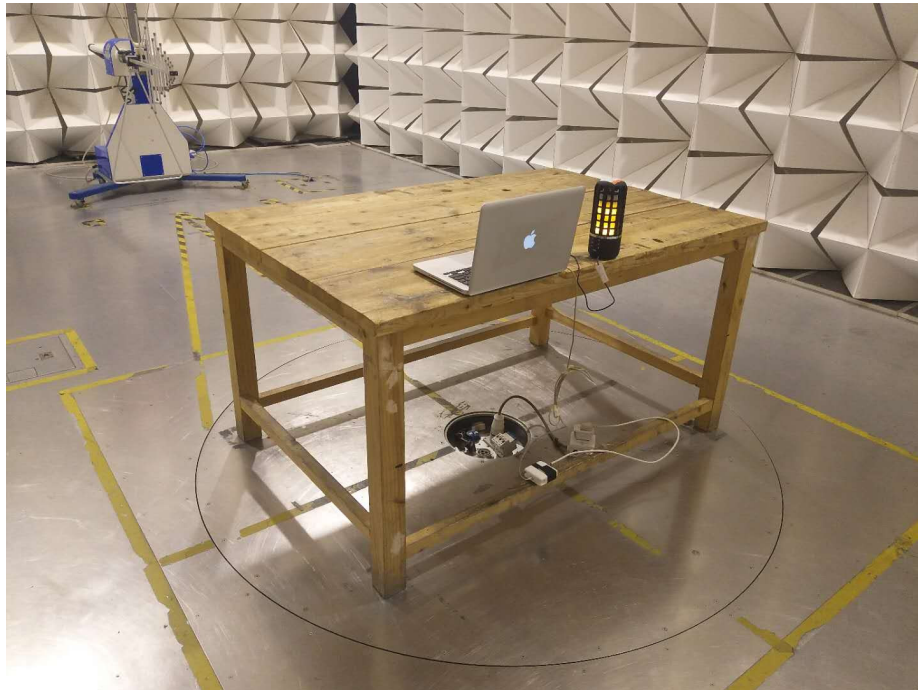

## Photographs – Model BB1780 Test Setup Photos

### Photograph-Conducted Emissions Test Setup Photos

### Photograph – Radiation Spurious Emission Test Setup Photos

9 kHz to 30 MHz

From 30 MHz to 1GHz

Above 1GHz