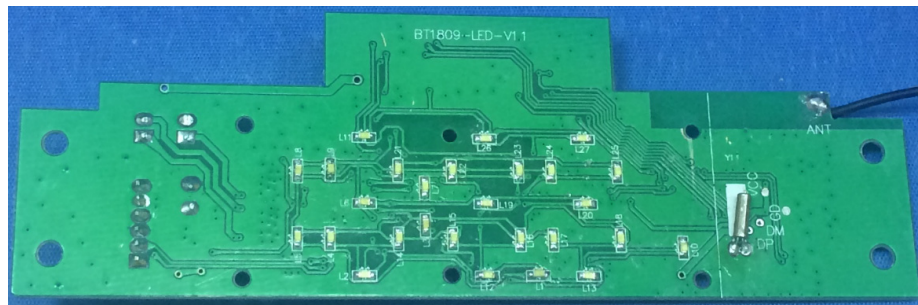

Reference No.: WTS18S04108508-3W

Model BB1656- Internal Photos

Reference No.: WTS18S04108508-3W

Reference No.: WTS18S04108508-3W

Reference No.: WTS18S04108508-3W

Reference No.: WTS18S04108508-3W

Reference No.: WTS18S04108508-3W

Reference No.: WTS18S04108508-3W

Reference No.: WTS18S04108508-3W