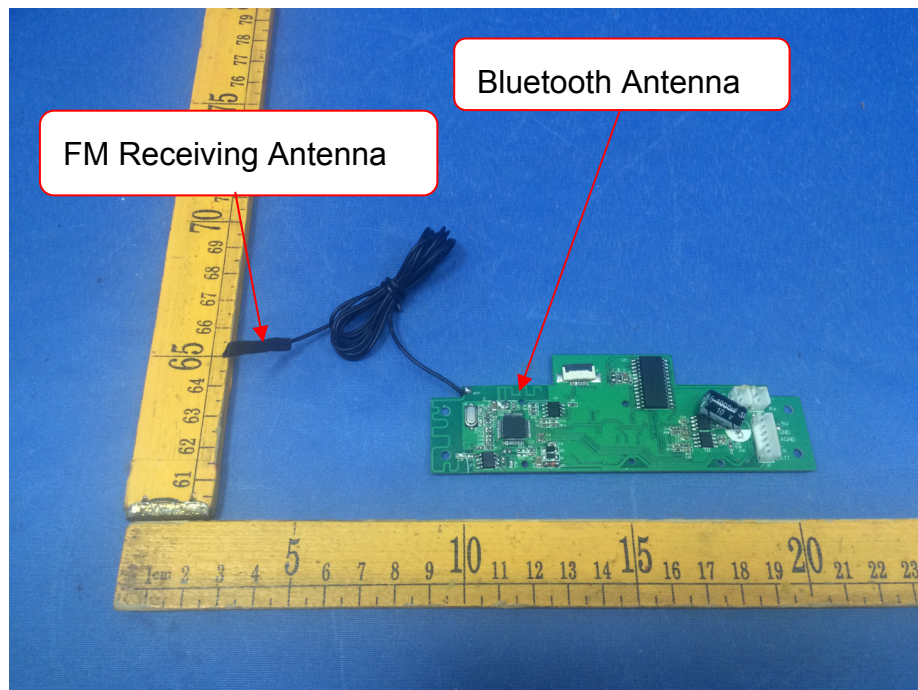

Reference No.: WTS18S04108508-3W

Model BB1656- Internal Photos

Reference No.: WTS18S04108508-3W

Reference No.: WTS18S04108508-3W

Reference No.: WTS18S04108508-3W

Reference No.: WTS18S04108508-3W

Reference No.: WTS18S04108508-3W