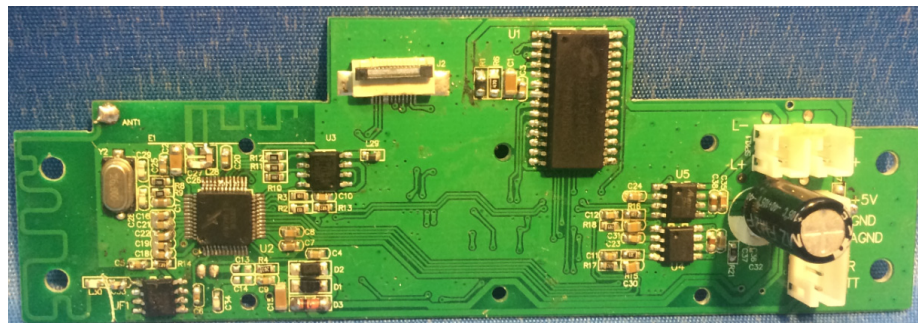

Reference No.: WTS18S04108508-3W

Model BB1656- Internal Photos

Reference No.: WTS18S04108508-3W

Reference No.: WTS18S04108508-3W

Reference No.: WTS18S04108508-3W

Reference No.: WTS18S04108508-3W

Reference No.: WTS18S04108508-3W

Reference No.: WTS18S04108508-3W

Reference No.: WTS18S04108508-3W