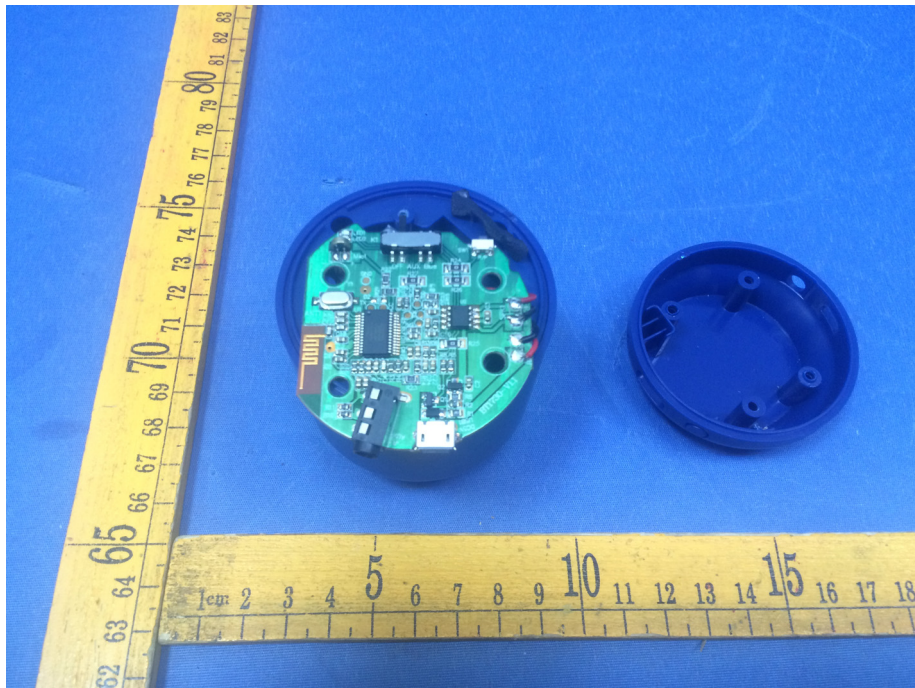

Reference No.: WTS18S0199606-3W

### Model BB374-Internal Photos

Reference No.: WTS18S0199606-3W

Reference No.: WTS18S0199606-3W