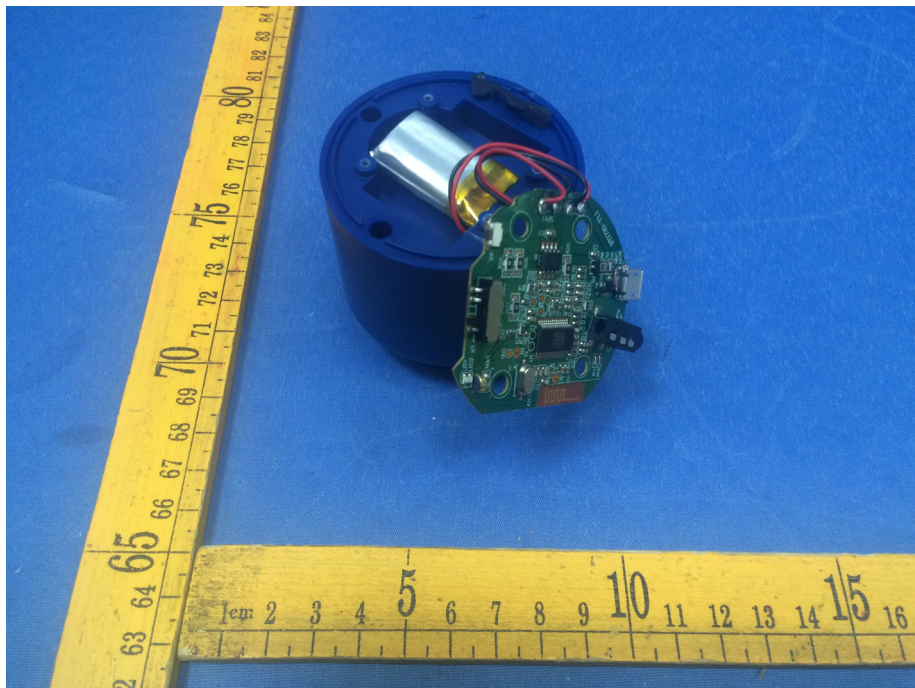

Reference No.: WTS18S0199606-3W

### Model BB374-Internal Photos

Reference No.: WTS18S0199606-3W

Reference No.: WTS18S0199606-3W