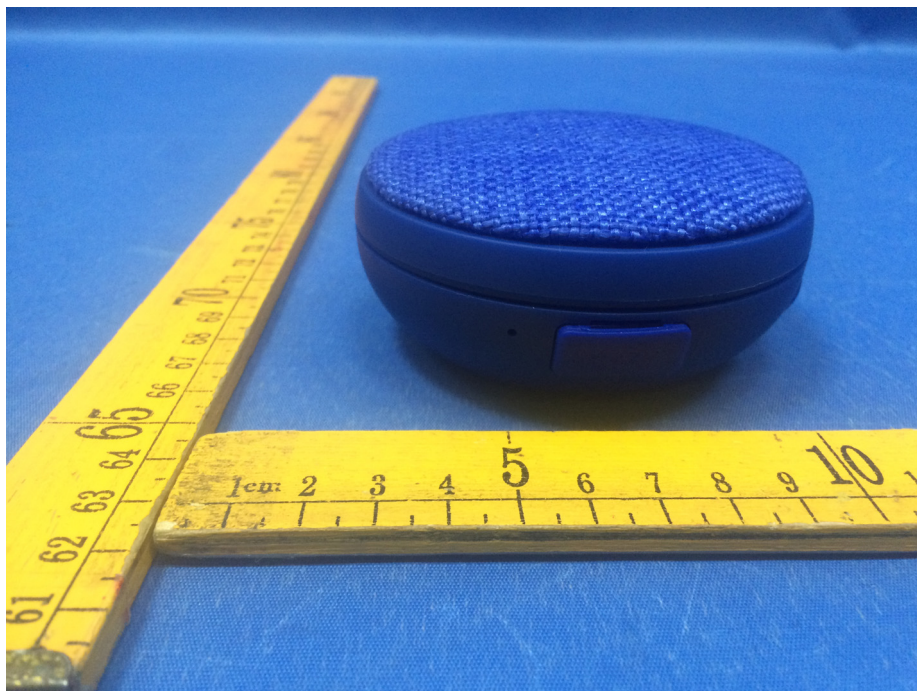

## Photographs - Constructional Details

### Model BB377-External Photos

Reference No.: WTS18S0199617-3W

Reference No.: WTS18S0199617-3W

Reference No.: WTS18S0199617-3W

Reference No.: WTS18S0199617-3W