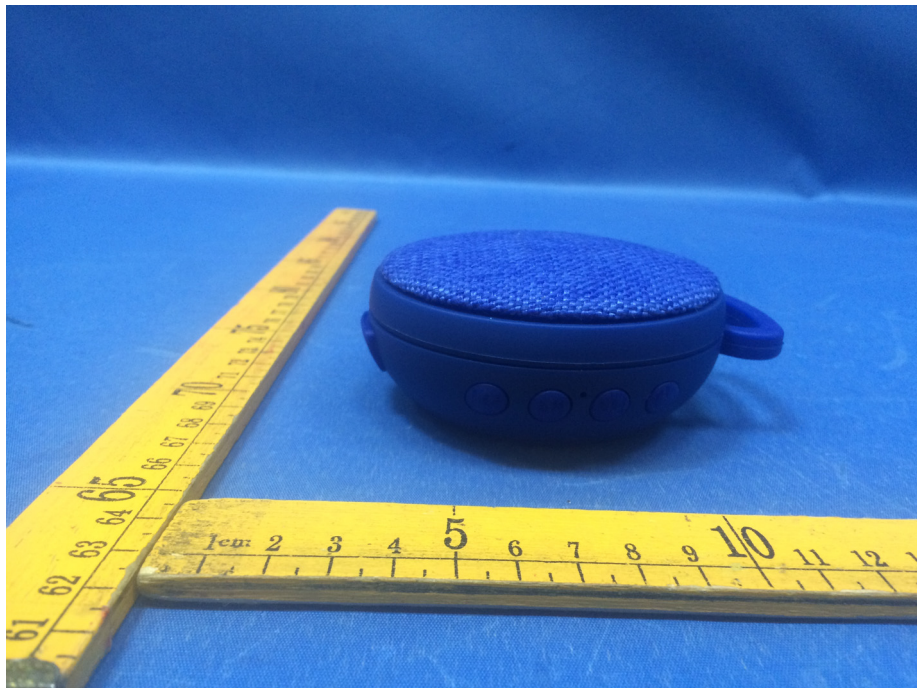

Reference No.: WTS18S0199617-3W

## Photographs - Constructional Details

### Model BB377-External Photos

Reference No.: WTS18S0199617-3W

Reference No.: WTS18S0199617-3W

Reference No.: WTS18S0199617-3W

Reference No.: WTS18S0199617-3W