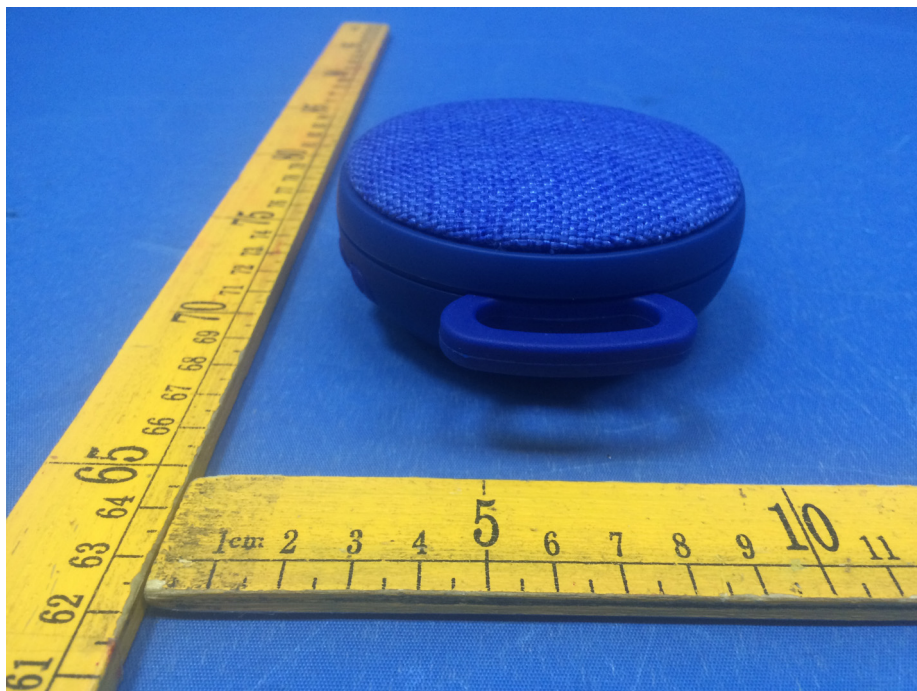

## Photographs - Constructional Details

### Model BB377-External Photos

Reference No.: WTS18S0199617-3W

Reference No.: WTS18S0199617-3W

Reference No.: WTS18S0199617-3W

Reference No.: WTS18S0199617-3W