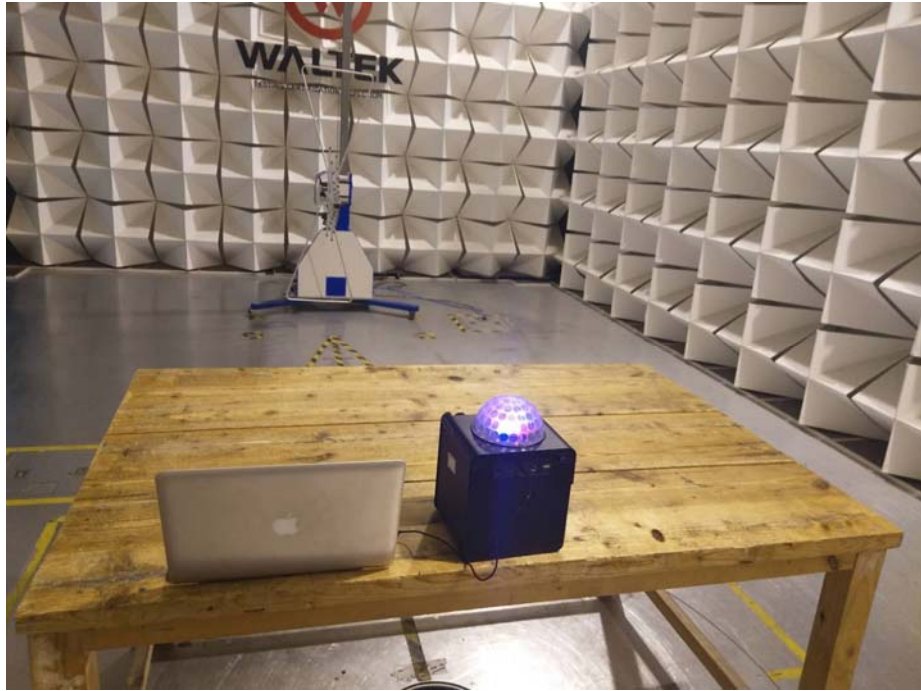

Model:KDL-BT1718

Photographs -Test Setup Photos

Photograph-Conducted Emissions Test Setup

Photograph-Radiated Emissions

Test Frequency Below 30MHz

Test Frequency 30MHz to 1000MHz

Test Frequency Above 1GHz