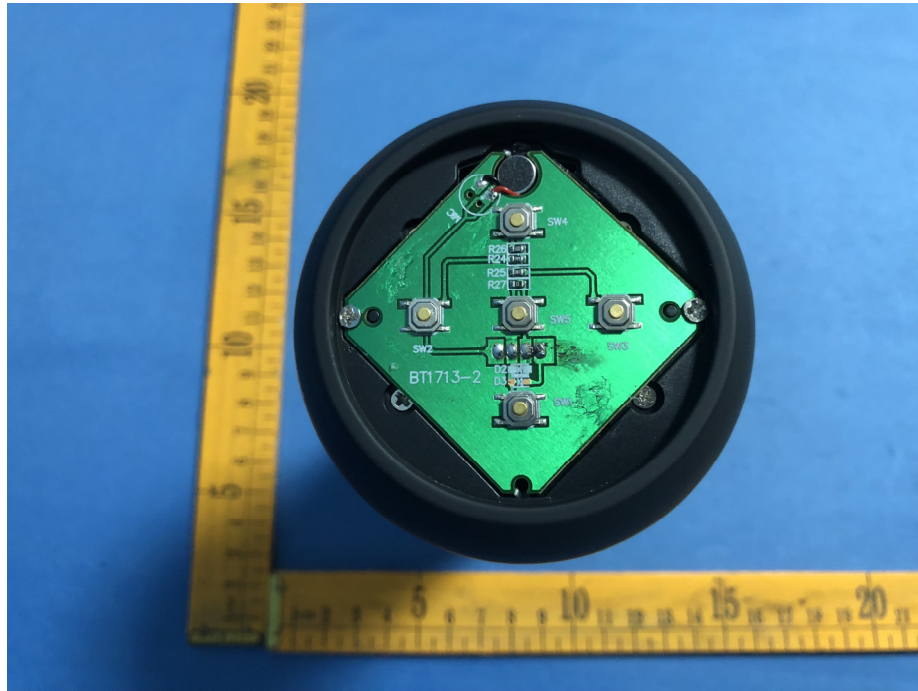

Reference No.: WTS19S04022802W

**Model BB743 - Internal Photos**

Reference No.: WTS19S04022802W

Reference No.: WTS19S04022802W

Reference No.: WTS19S04022802W