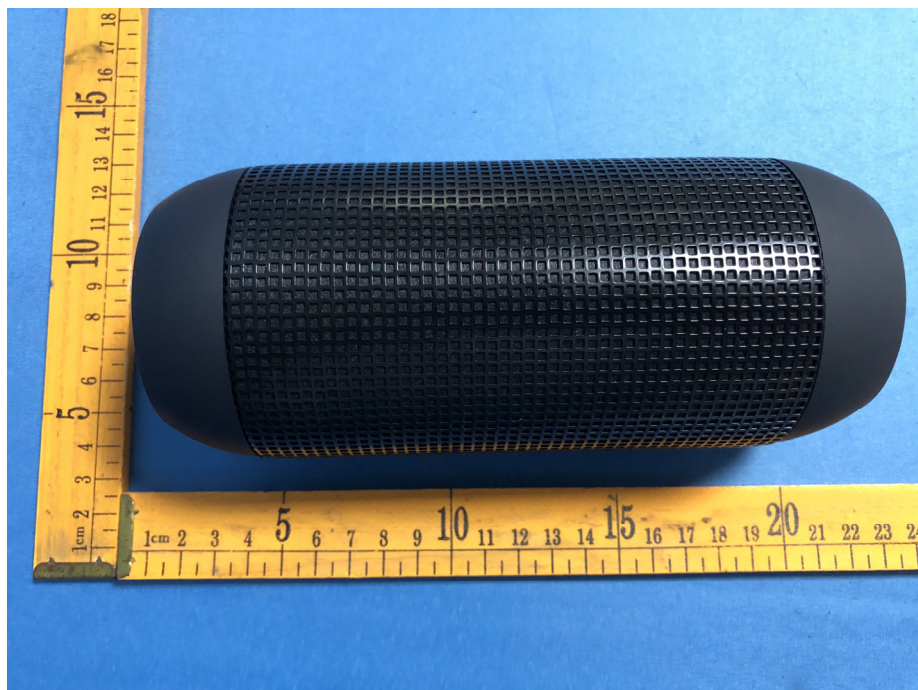

Reference No.: WTS19S04022802W

### Model BB743 - External Photos

Reference No.: WTS19S04022802W

Reference No.: WTS19S04022802W