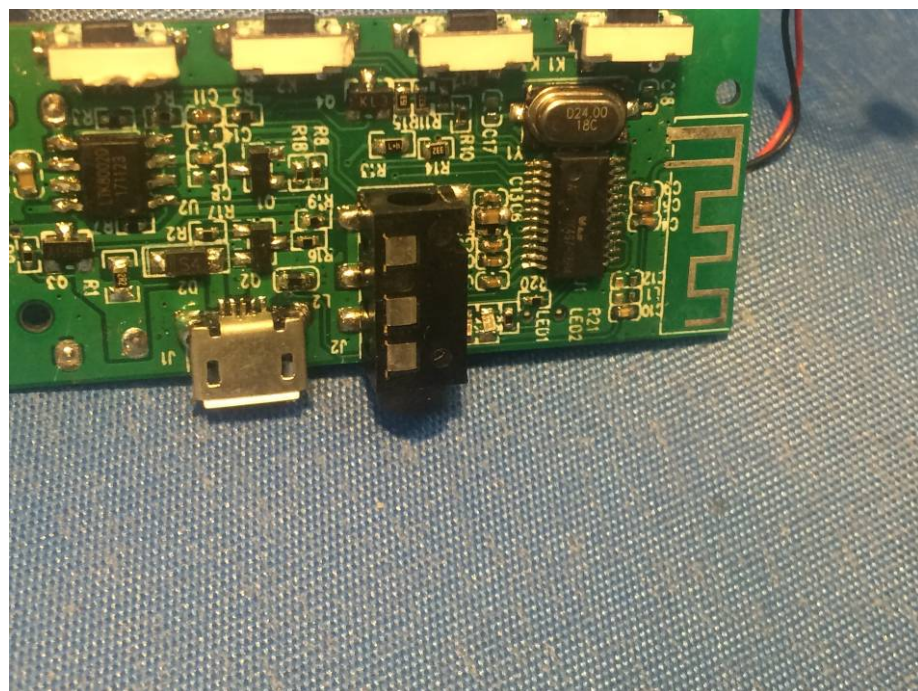

Reference No.: WTS18S10126786W

### Model EV7733 - Internal Photos

Reference No.: WTS18S10126786W

Reference No.: WTS18S10126786W

Reference No.: WTS18S10126786W