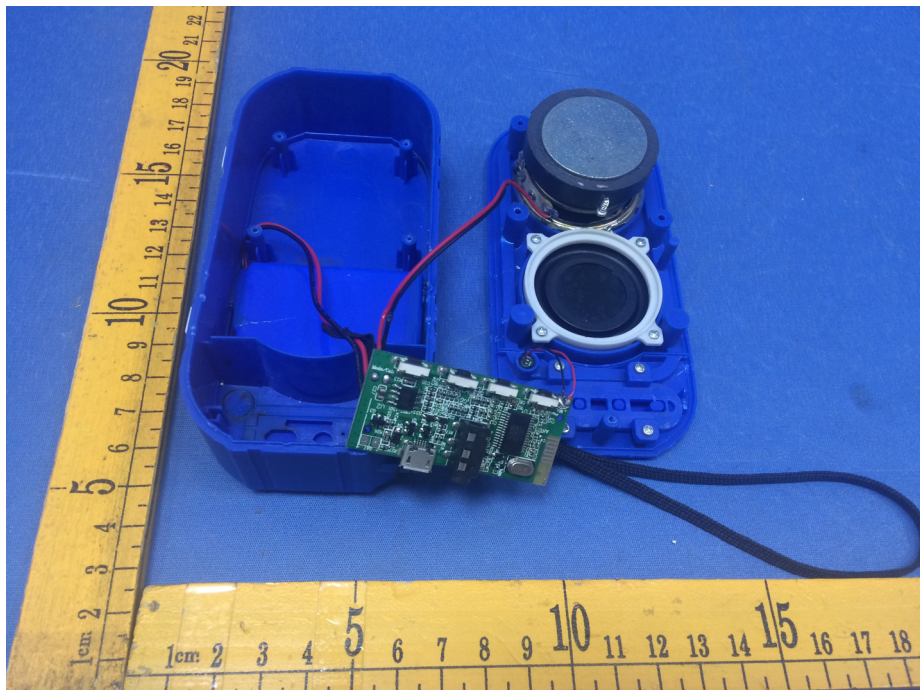

Reference No.: WTS17S0786116E

Model BB733 – Internal Photos

Reference No.: WTS17S0786116E

Reference No.: WTS17S0786116E

Reference No.: WTS17S0786116E