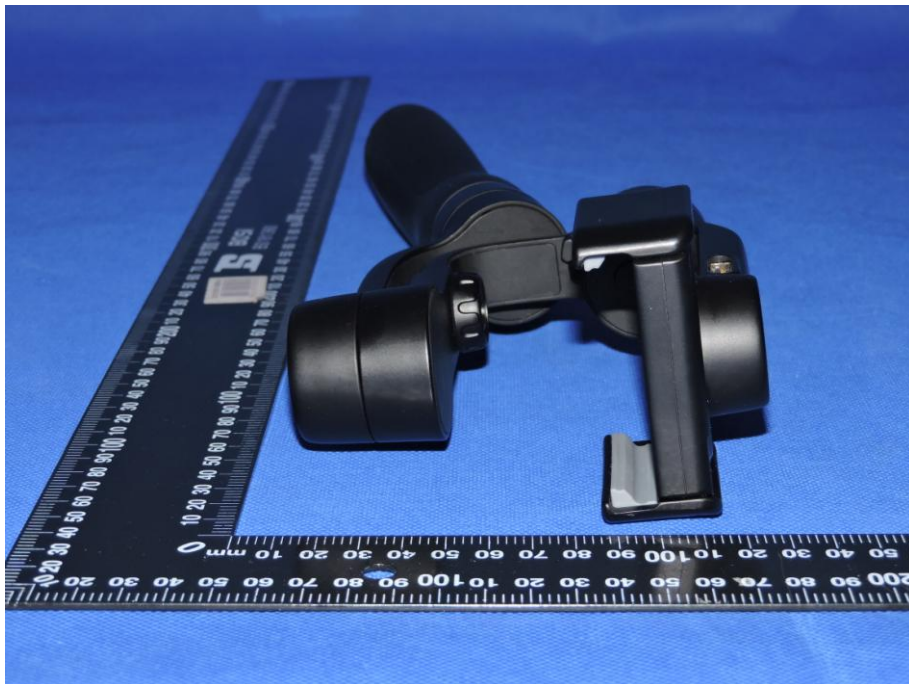

APPENDIX-PHOTOGRAPHS OF EUT CONSTRUCTIONAL DETAILS

FCC ID:2ALQU-VT20

IC:22607-VT20

Model:VT21

Photo 1

Photo 2

Photo 3

Photo 4

Photo 5

Photo 6

Photo 7

Photo 8

Photo 9

Photo 10