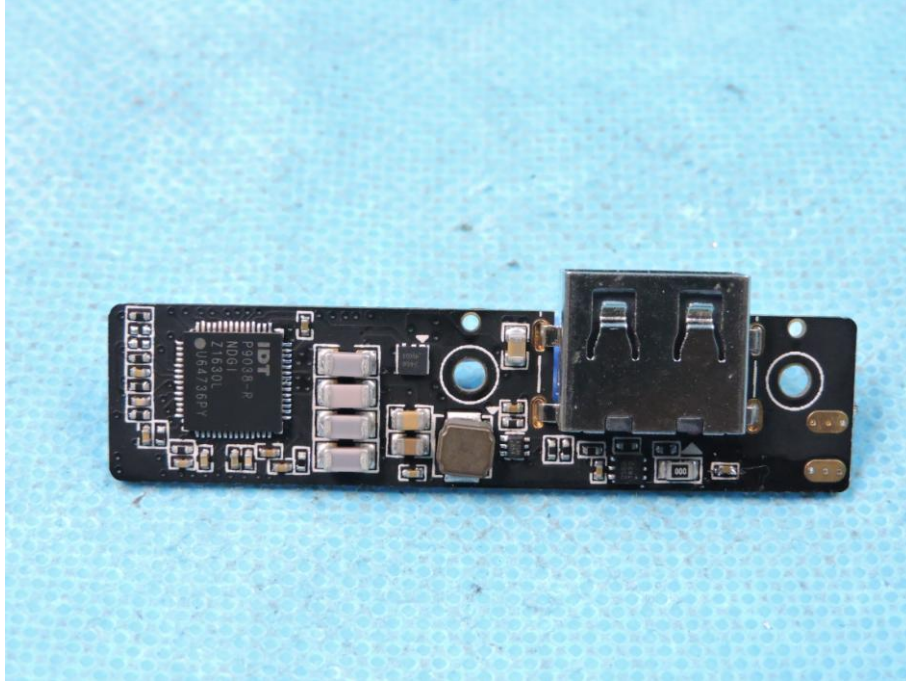

APPENDIX-PHOTOGRAPHS OF EUT CONSTRUCTIONAL DETAILS

FCC ID:2ALQU-VT20

IC:22607-VT20

Model:VT21

Photo 1

Photo 2

Photo 3

Photo 4

Photo 5

Photo 6

Photo 7

Photo 8

Photo 9

Photo 10

Photo 11

Photo 12

Photo 13

Photo 14

Photo 15

Photo 16

Photo 17

Photo 18