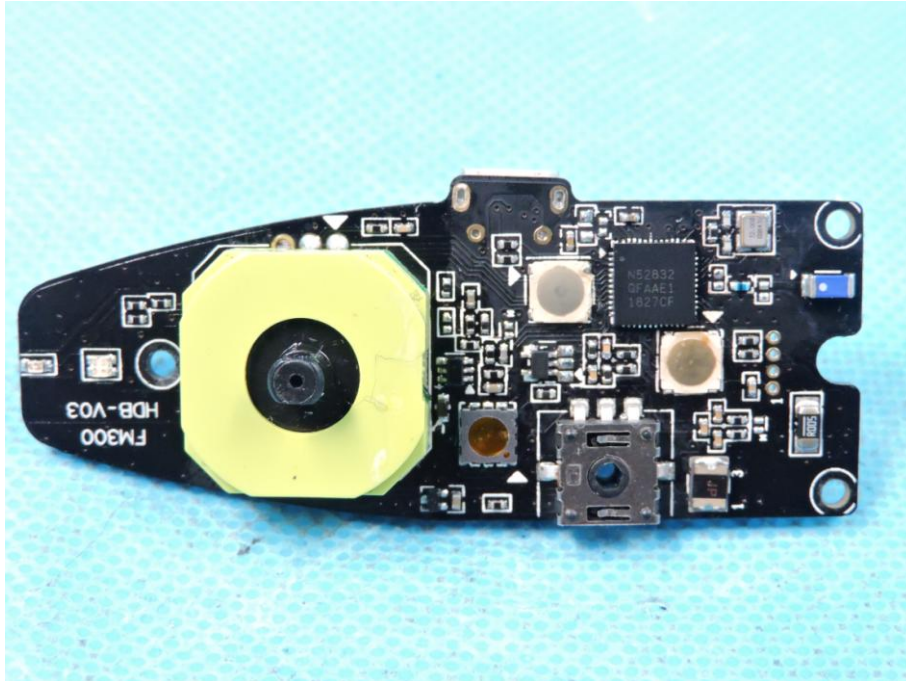

APPENDIX-PHOTOGRAPHS OF EUT CONSTRUCTIONAL DETAILS

FCC ID:2ALQU-VT20

IC:22607-VT20

Model:VT21

Photo 1

Photo 2

Photo 3

Photo 4

Photo 5

Photo 6

Photo 7

Photo 8

Photo 9

Photo 10

Photo 11

Photo 12