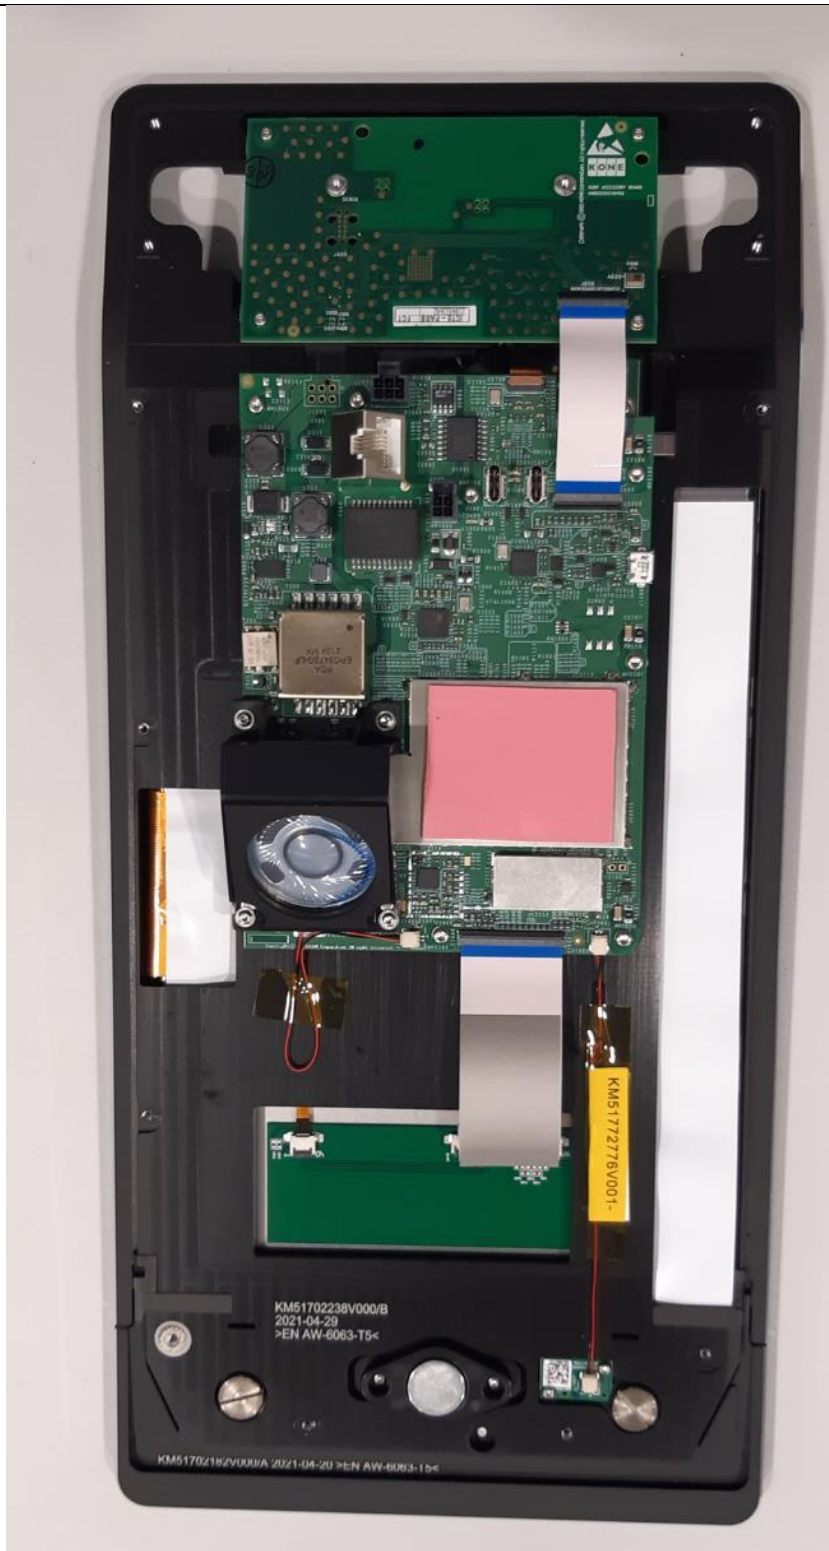

TYPE OF PRODUCT: **DESTINATION OPERATION PANEL**

BRAND: **KONE**

MODEL: **KSP 1028-L & KSP 1068 -L**

INTERNAL PHOTOS

KSP 1068 -L

KSP 1068 -L

KSP 1068 - L

KSP 1028- L

KSP 1028 -L

COMMON PARTS

KSP ACCESS MODULE –L (LEGIC)

KSP 1068 –L Host device

RADAR MODULE SMR-333

TOP SIDE

REAR SIDE

FRONT SIDE

REAR SIDE

Accessory board

FRONT SIDE

REAR SIDE

Legic RFID antenna

FRONT SIDE

REAR SIDE