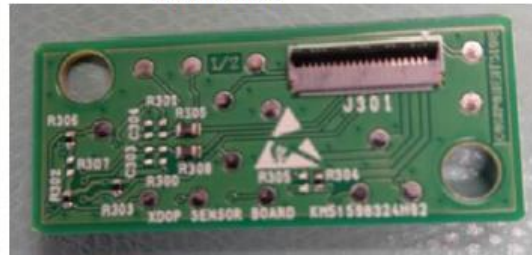

RADAR MODULE SMR-333

REAR SIDE