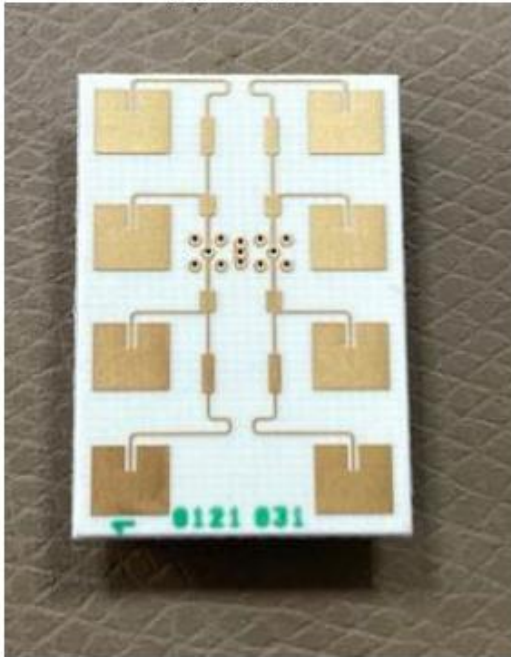

TYPE OF PRODUCT: **DESTINATION OPERATION PANEL**

BRAND: **KONE**

MODEL: **KSP 1028-L & KSP 1068 -L**

INTERNAL PHOTOS

KSP 1068 -L

KSP 1068 -L

KSP 1068 - L

KSP 1028- L

KSP 1028 -L

COMMON PARTS

KSP ACCESS MODULE –L (LEGIC)

KSP 1068 –L Host device

RADAR MODULE SMR-333

TOP SIDE

REAR SIDE

FRONT SIDE

REAR SIDE

Accessory board

FRONT SIDE

REAR SIDE

Legic RFID antenna

FRONT SIDE

REAR SIDE