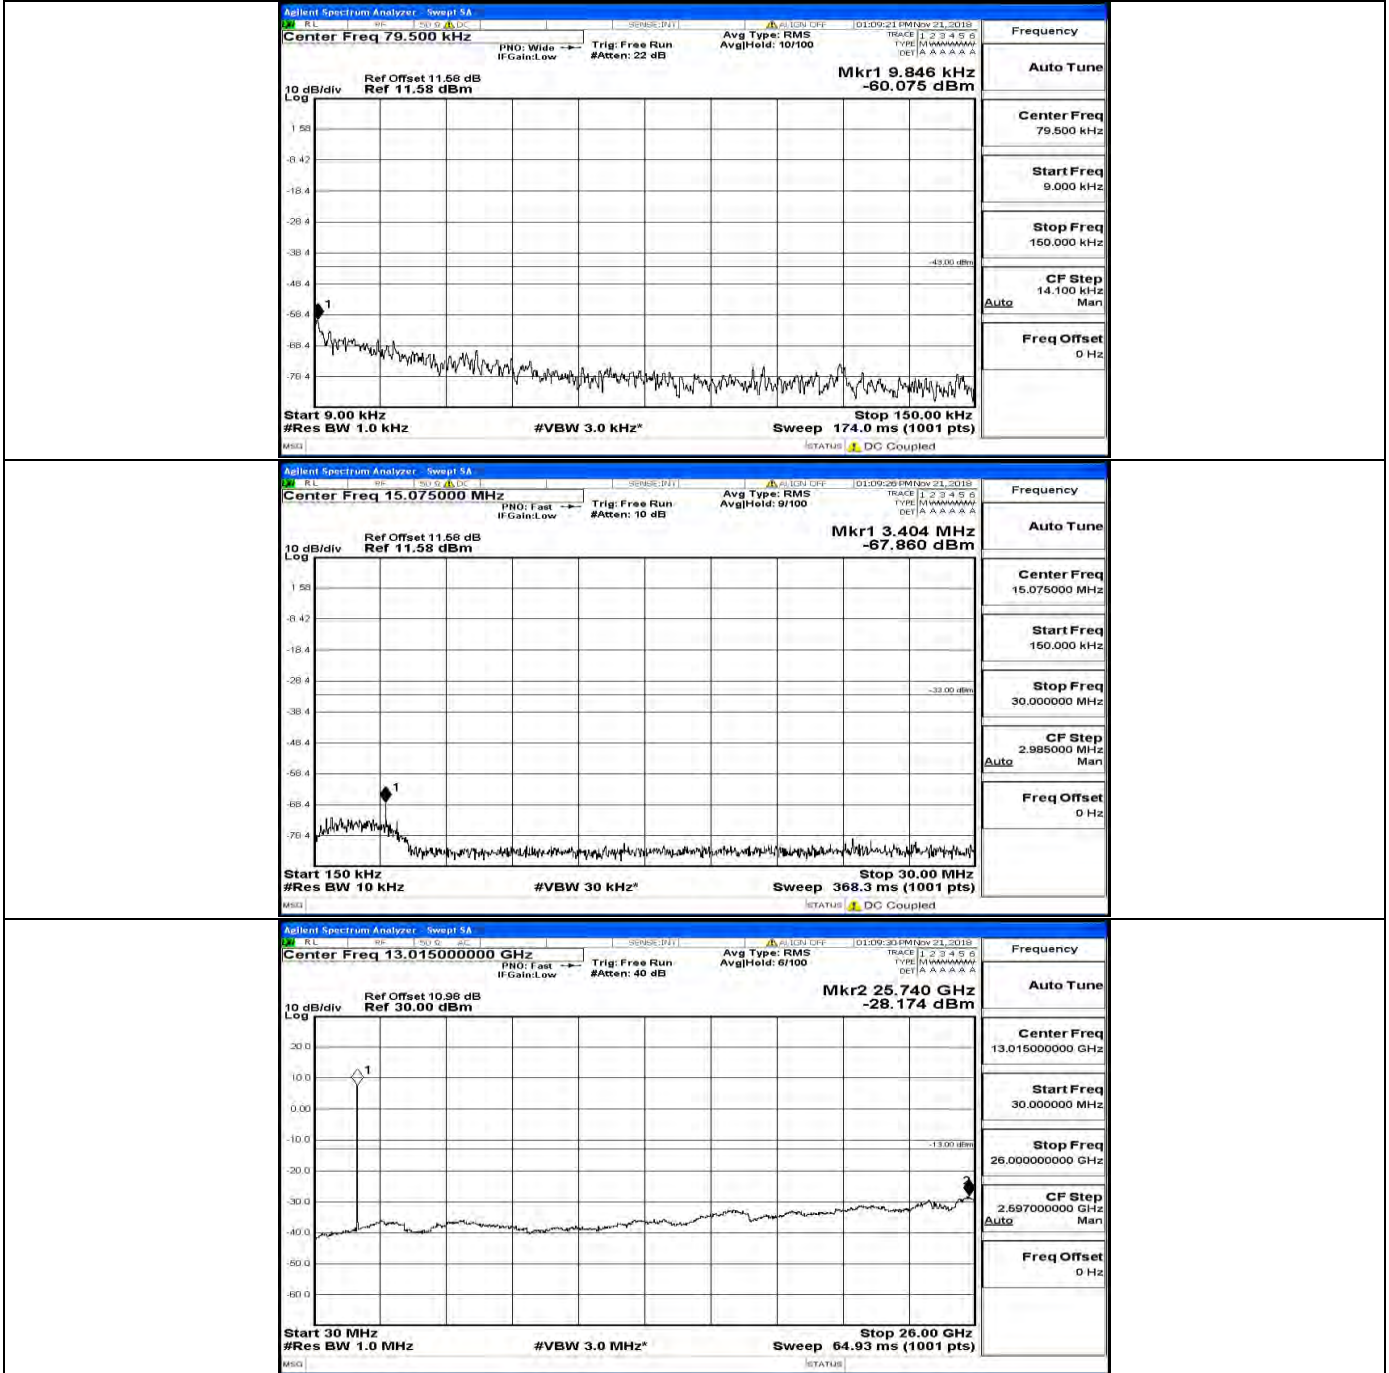

Band Edge Test Graph(s) (Channel Bandwidth:20 MHz)_HCH_QPSK

Band Edge Test Graph(s) (Channel Bandwidth:20 MHz)_LCH_16QAM

Band Edge Test Graph(s) (Channel Bandwidth:20 MHz)_HCH_16QAM

B.5 Conducted Spurious Emission

CSE Test Graph(s) (Channel Bandwidth: 1.4 MHz)_MCH_16QAM

CSE Test Graph(s) (Channel Bandwidth: 1.4 MHz)_HCH_16QAM

CSE Test Graph(s) (Channel Bandwidth: 3 MHz)_LCH_QPSK

CSE Test Graph(s) (Channel Bandwidth: 3 MHz)_MCH_QPSK

CSE Test Graph(s) (Channel Bandwidth: 3 MHz)_HCH_QPSK

CSE Test Graph(s) (Channel Bandwidth: 3 MHz)_LCH_16QAM

CSE Test Graph(s) (Channel Bandwidth: 3 MHz)_MCH_16QAM

CSE Test Graph(s) (Channel Bandwidth: 3 MHz)_HCH_16QAM

CSE Test Graph(s) (Channel Bandwidth: 5 MHz)_LCH_QPSK

CSE Test Graph(s) (Channel Bandwidth: 5 MHz)_MCH_QPSK

CSE Test Graph(s) (Channel Bandwidth: 5 MHz)_HCH_QPSK

CSE Test Graph(s) (Channel Bandwidth: 5 MHz)_LCH_16QAM