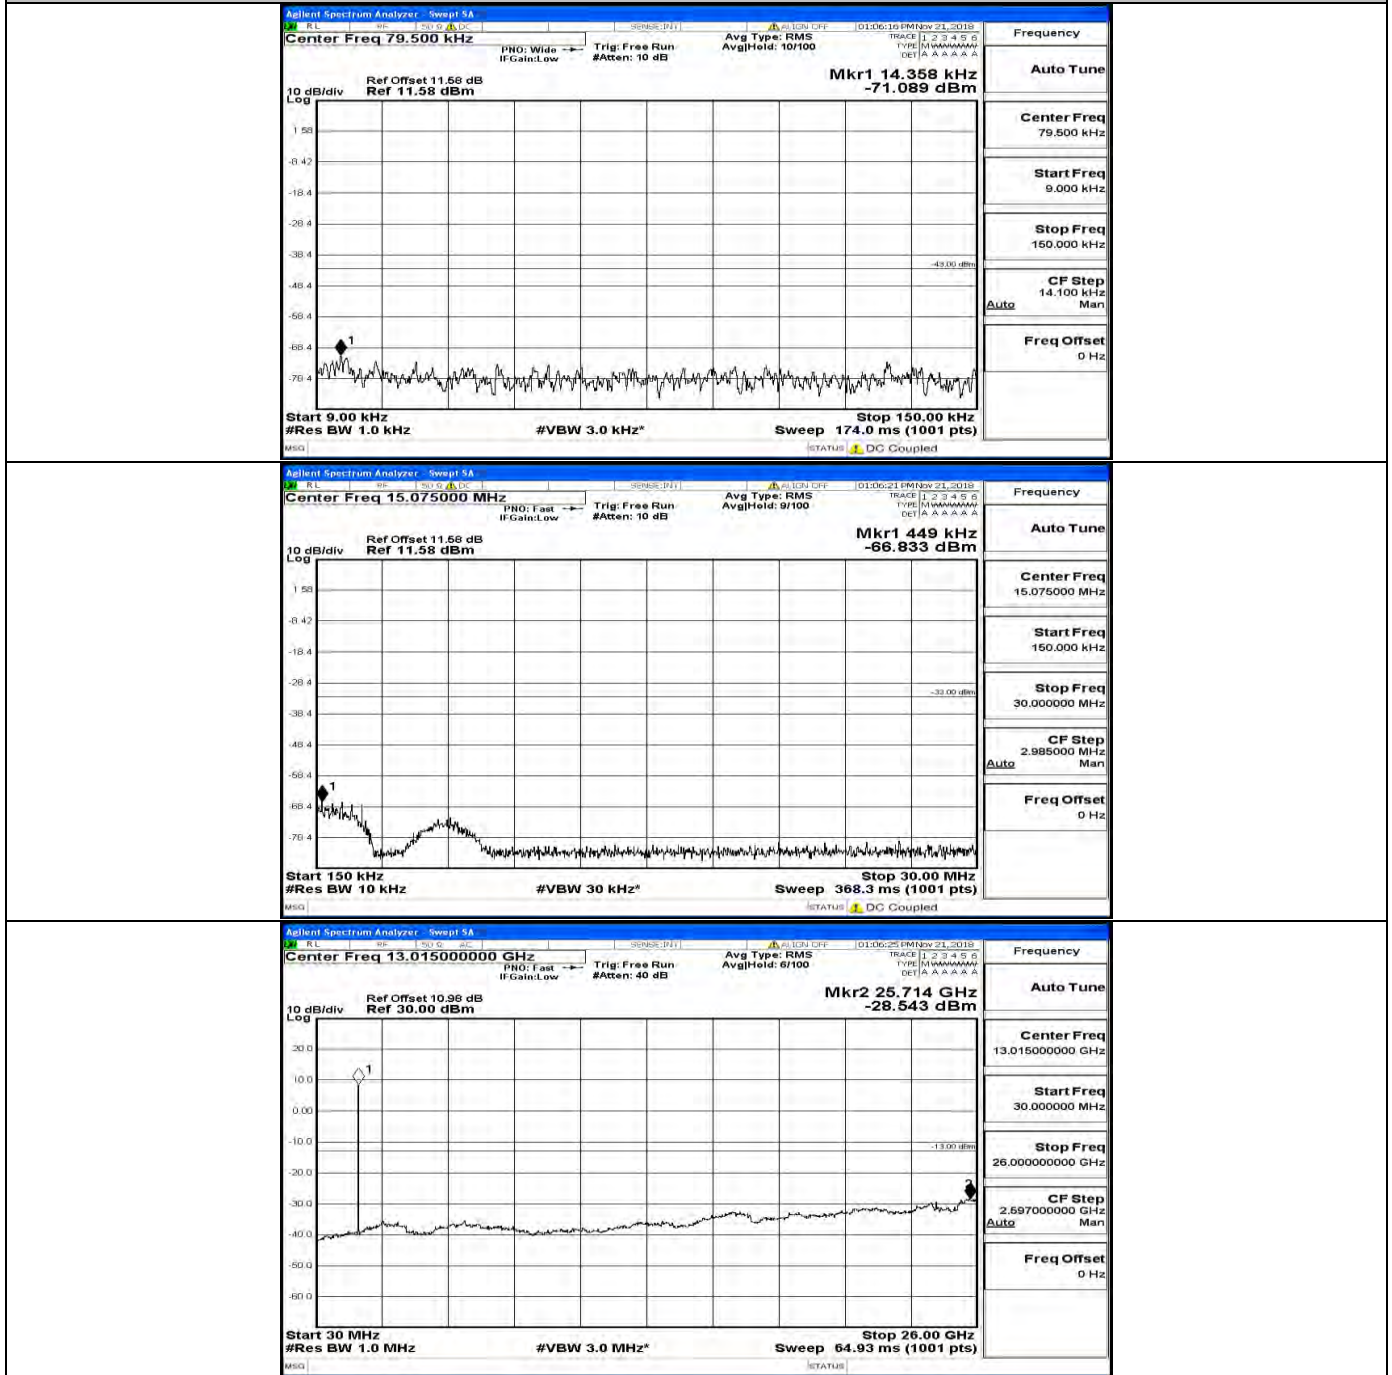

Band Edge Test Graph(s) (Channel Bandwidth:20 MHz)_HCH_QPSK

Band Edge Test Graph(s) (Channel Bandwidth:20 MHz)_LCH_16QAM

Band Edge Test Graph(s) (Channel Bandwidth:20 MHz)_HCH_16QAM

B.5 Conducted Spurious Emission

CSE Test Graph(s) (Channel Bandwidth: 1.4 MHz)_LCH_QPSK

CSE Test Graph(s) (Channel Bandwidth: 1.4 MHz)_MCH_QPSK

CSE Test Graph(s) (Channel Bandwidth: 1.4 MHz)_HCH_QPSK

CSE Test Graph(s) (Channel Bandwidth: 1.4 MHz)_LCH_16QAM

CSE Test Graph(s) (Channel Bandwidth: 1.4 MHz)_MCH_16QAM

CSE Test Graph(s) (Channel Bandwidth: 1.4 MHz)_HCH_16QAM

CSE Test Graph(s) (Channel Bandwidth: 3 MHz)_LCH_QPSK

CSE Test Graph(s) (Channel Bandwidth: 3 MHz)_MCH_QPSK

CSE Test Graph(s) (Channel Bandwidth: 3 MHz)_HCH_QPSK

CSE Test Graph(s) (Channel Bandwidth: 3 MHz)_LCH_16QAM

CSE Test Graph(s) (Channel Bandwidth: 3 MHz)_MCH_16QAM

CSE Test Graph(s) (Channel Bandwidth: 3 MHz)_HCH_16QAM