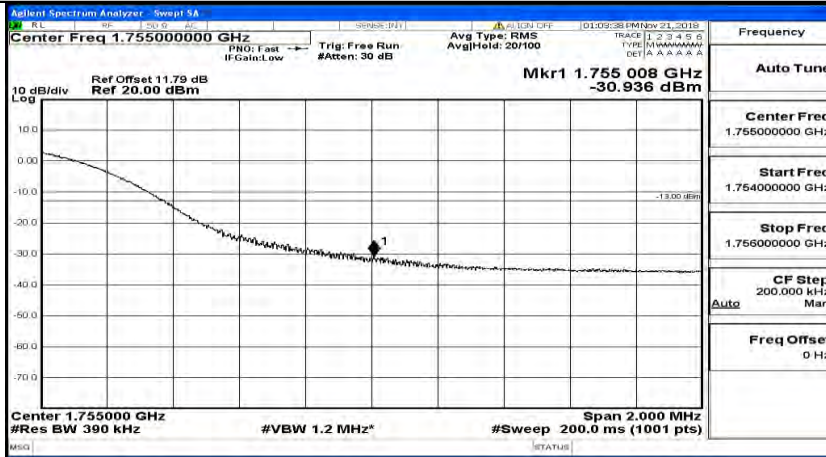

Band Edge Test Graph(s) (Channel Bandwidth:20 MHz)_HCH_QPSK

Band Edge Test Graph(s) (Channel Bandwidth:20 MHz)_LCH_16QAM

Band Edge Test Graph(s) (Channel Bandwidth:20 MHz)_HCH_16QAM

B.5 Conducted Spurious Emission

CSE Test Graph(s) (Channel Bandwidth: 1.4 MHz)_LCH_QPSK

CSE Test Graph(s) (Channel Bandwidth: 1.4 MHz)_MCH_QPSK

CSE Test Graph(s) (Channel Bandwidth: 1.4 MHz)_HCH_QPSK

CSE Test Graph(s) (Channel Bandwidth: 1.4 MHz)_LCH_16QAM