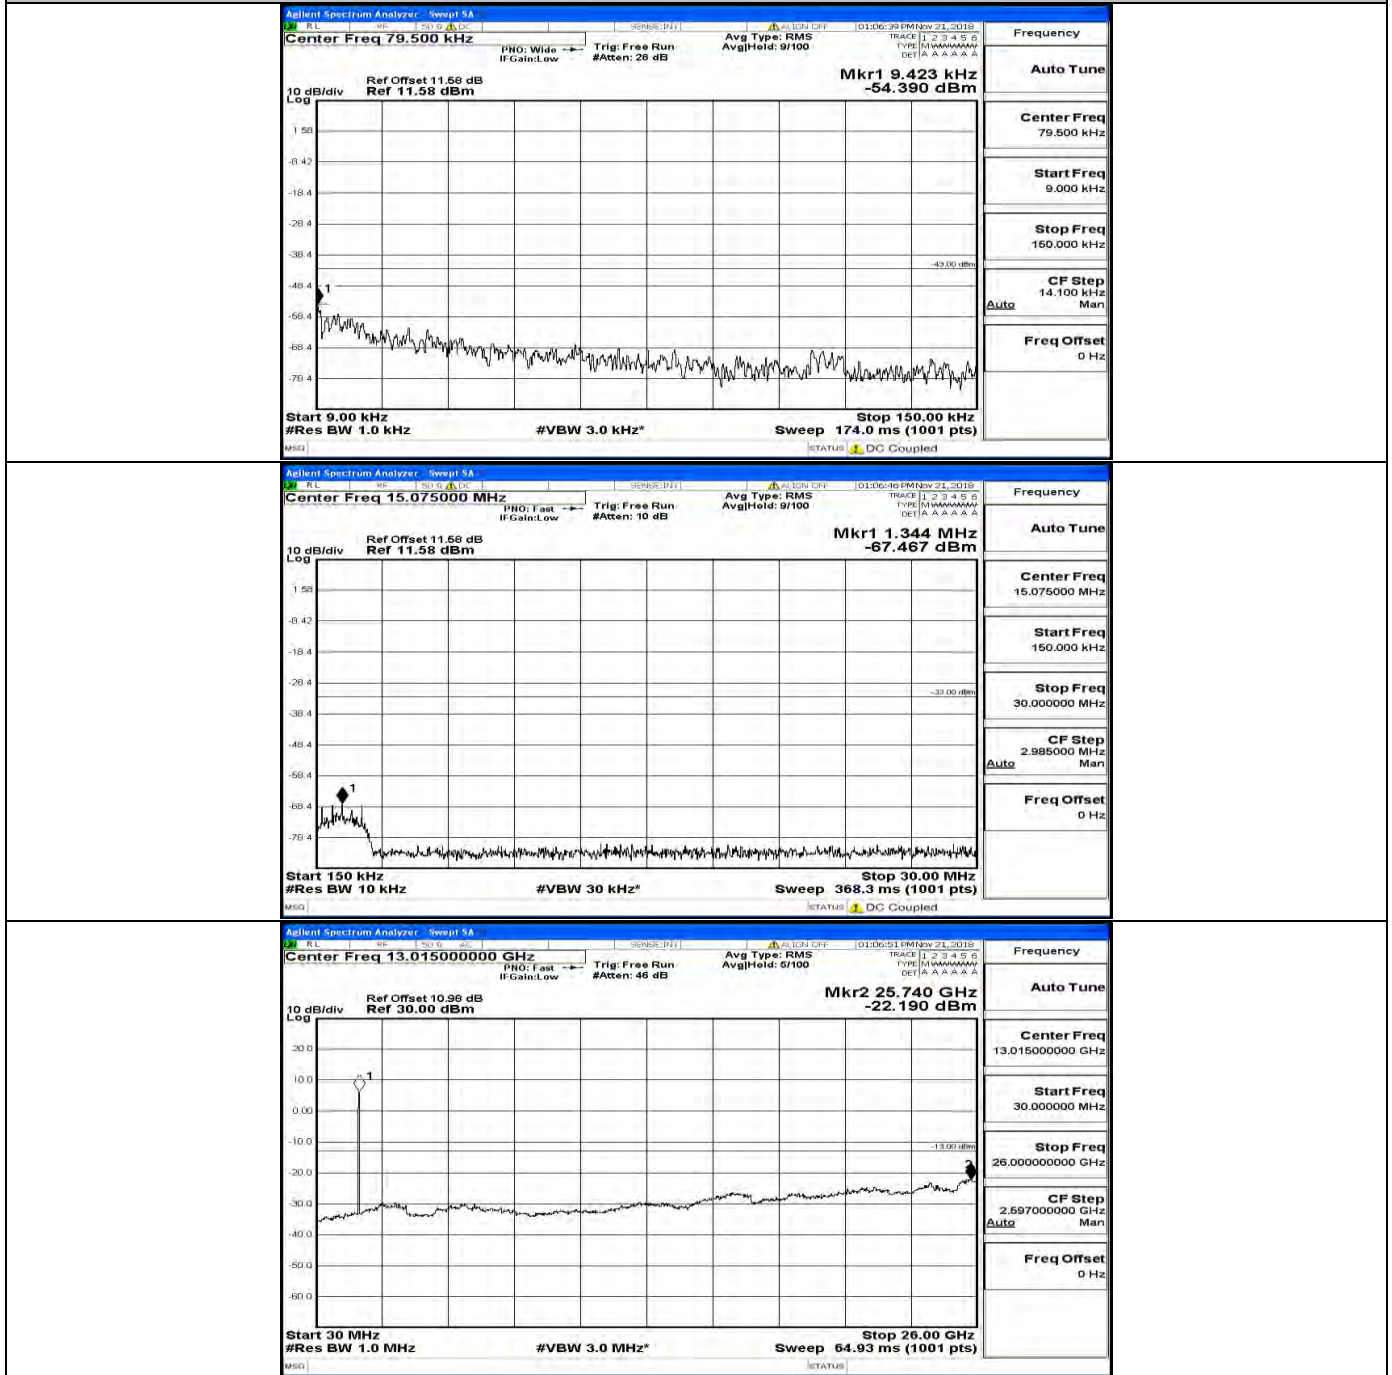

Band Edge Test Graph(s) (Channel Bandwidth:20 MHz)_HCH_QPSK

Band Edge Test Graph(s) (Channel Bandwidth:20 MHz)_LCH_16QAM

Band Edge Test Graph(s) (Channel Bandwidth:20 MHz)_HCH_16QAM

B.5 Conducted Spurious Emission

CSE Test Graph(s) (Channel Bandwidth: 1.4 MHz)_LCH_QPSK

CSE Test Graph(s) (Channel Bandwidth: 1.4 MHz)_MCH_QPSK

CSE Test Graph(s) (Channel Bandwidth: 1.4 MHz)_HCH_QPSK

CSE Test Graph(s) (Channel Bandwidth: 1.4 MHz)_LCH_16QAM

CSE Test Graph(s) (Channel Bandwidth: 1.4 MHz)_MCH_16QAM

CSE Test Graph(s) (Channel Bandwidth: 1.4 MHz)_HCH_16QAM

CSE Test Graph(s) (Channel Bandwidth: 3 MHz)_LCH_QPSK

CSE Test Graph(s) (Channel Bandwidth: 3 MHz)_MCH_QPSK