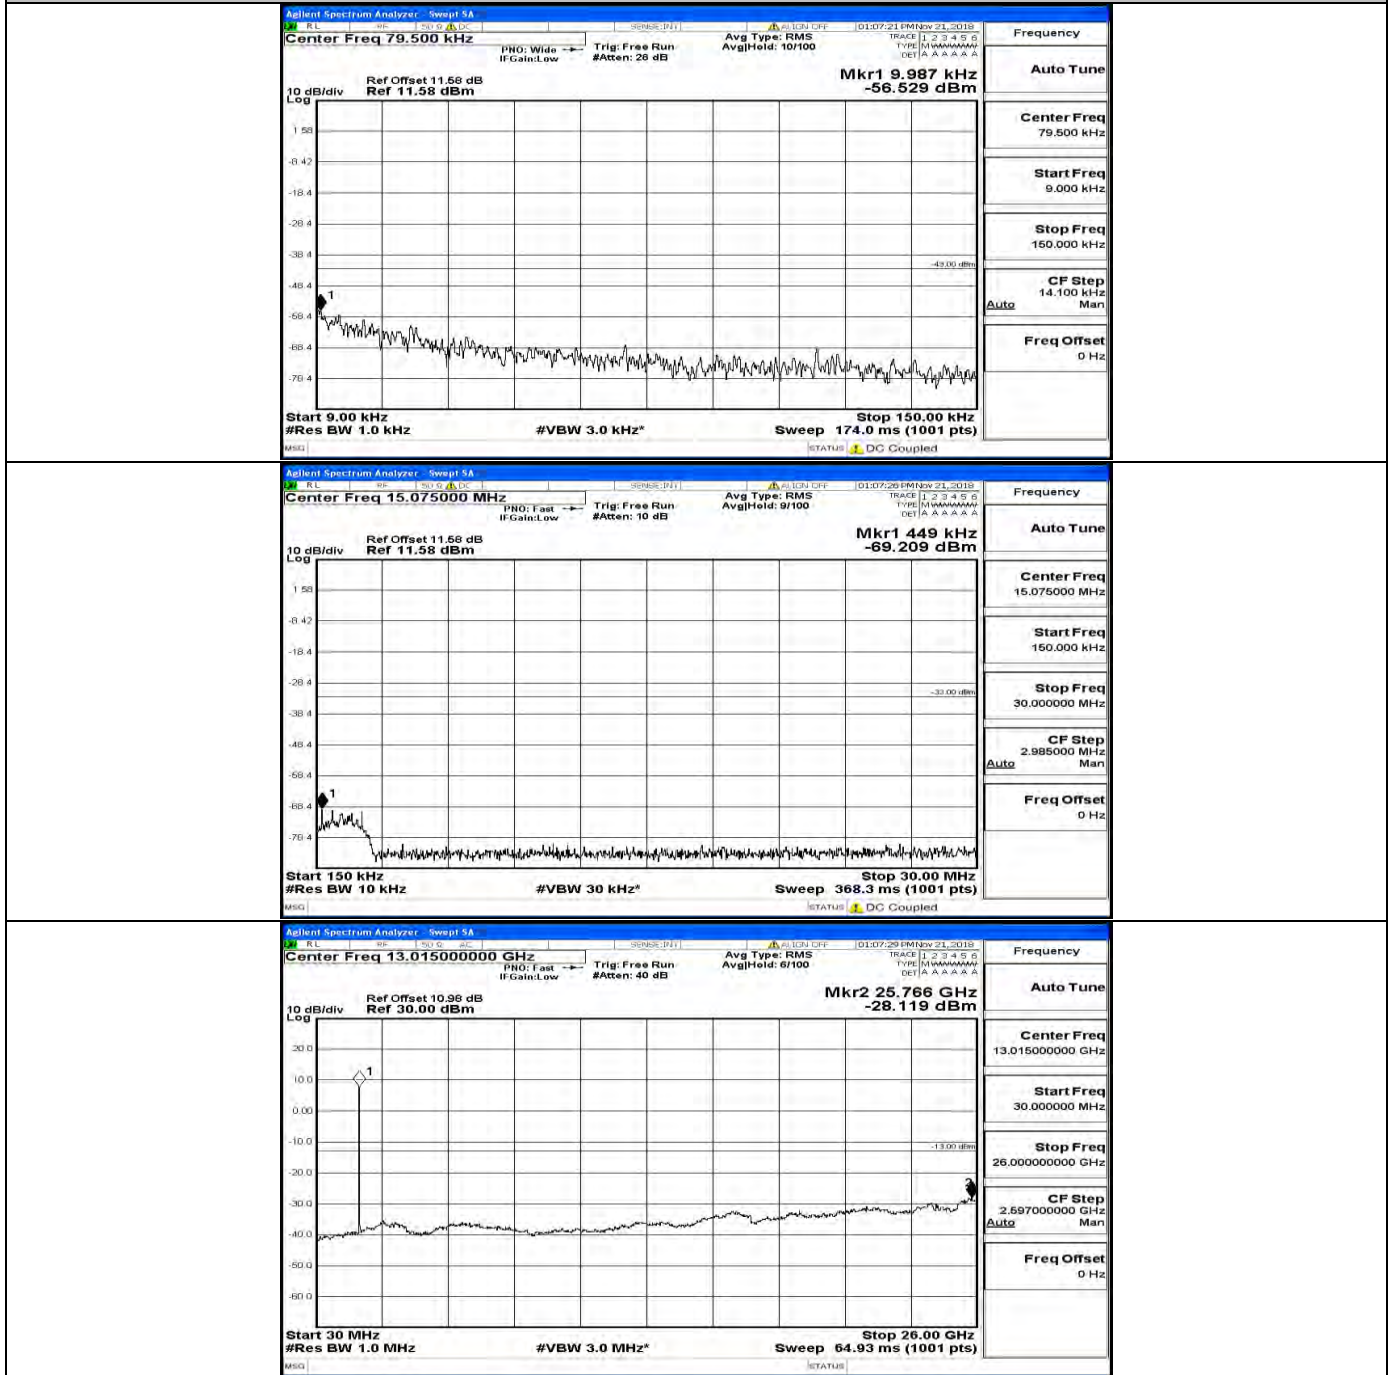

Band Edge Test Graph(s) (Channel Bandwidth:20 MHz)_HCH_QPSK

Band Edge Test Graph(s) (Channel Bandwidth:20 MHz)_LCH_16QAM

Band Edge Test Graph(s) (Channel Bandwidth:20 MHz)_HCH_16QAM

B.5 Conducted Spurious Emission

CSE Test Graph(s) (Channel Bandwidth: 1.4 MHz)_LCH_QPSK

CSE Test Graph(s) (Channel Bandwidth: 1.4 MHz)_MCH_QPSK

CSE Test Graph(s) (Channel Bandwidth: 1.4 MHz)_HCH_QPSK

CSE Test Graph(s) (Channel Bandwidth: 1.4 MHz)_LCH_16QAM

CSE Test Graph(s) (Channel Bandwidth: 1.4 MHz)_MCH_16QAM

CSE Test Graph(s) (Channel Bandwidth: 1.4 MHz)_HCH_16QAM

CSE Test Graph(s) (Channel Bandwidth: 3 MHz)_LCH_QPSK

CSE Test Graph(s) (Channel Bandwidth: 3 MHz)_MCH_QPSK

CSE Test Graph(s) (Channel Bandwidth: 3 MHz)_HCH_QPSK

CSE Test Graph(s) (Channel Bandwidth: 3 MHz)_LCH_16QAM

CSE Test Graph(s) (Channel Bandwidth: 3 MHz)_MCH_16QAM

CSE Test Graph(s) (Channel Bandwidth: 3 MHz)_HCH_16QAM