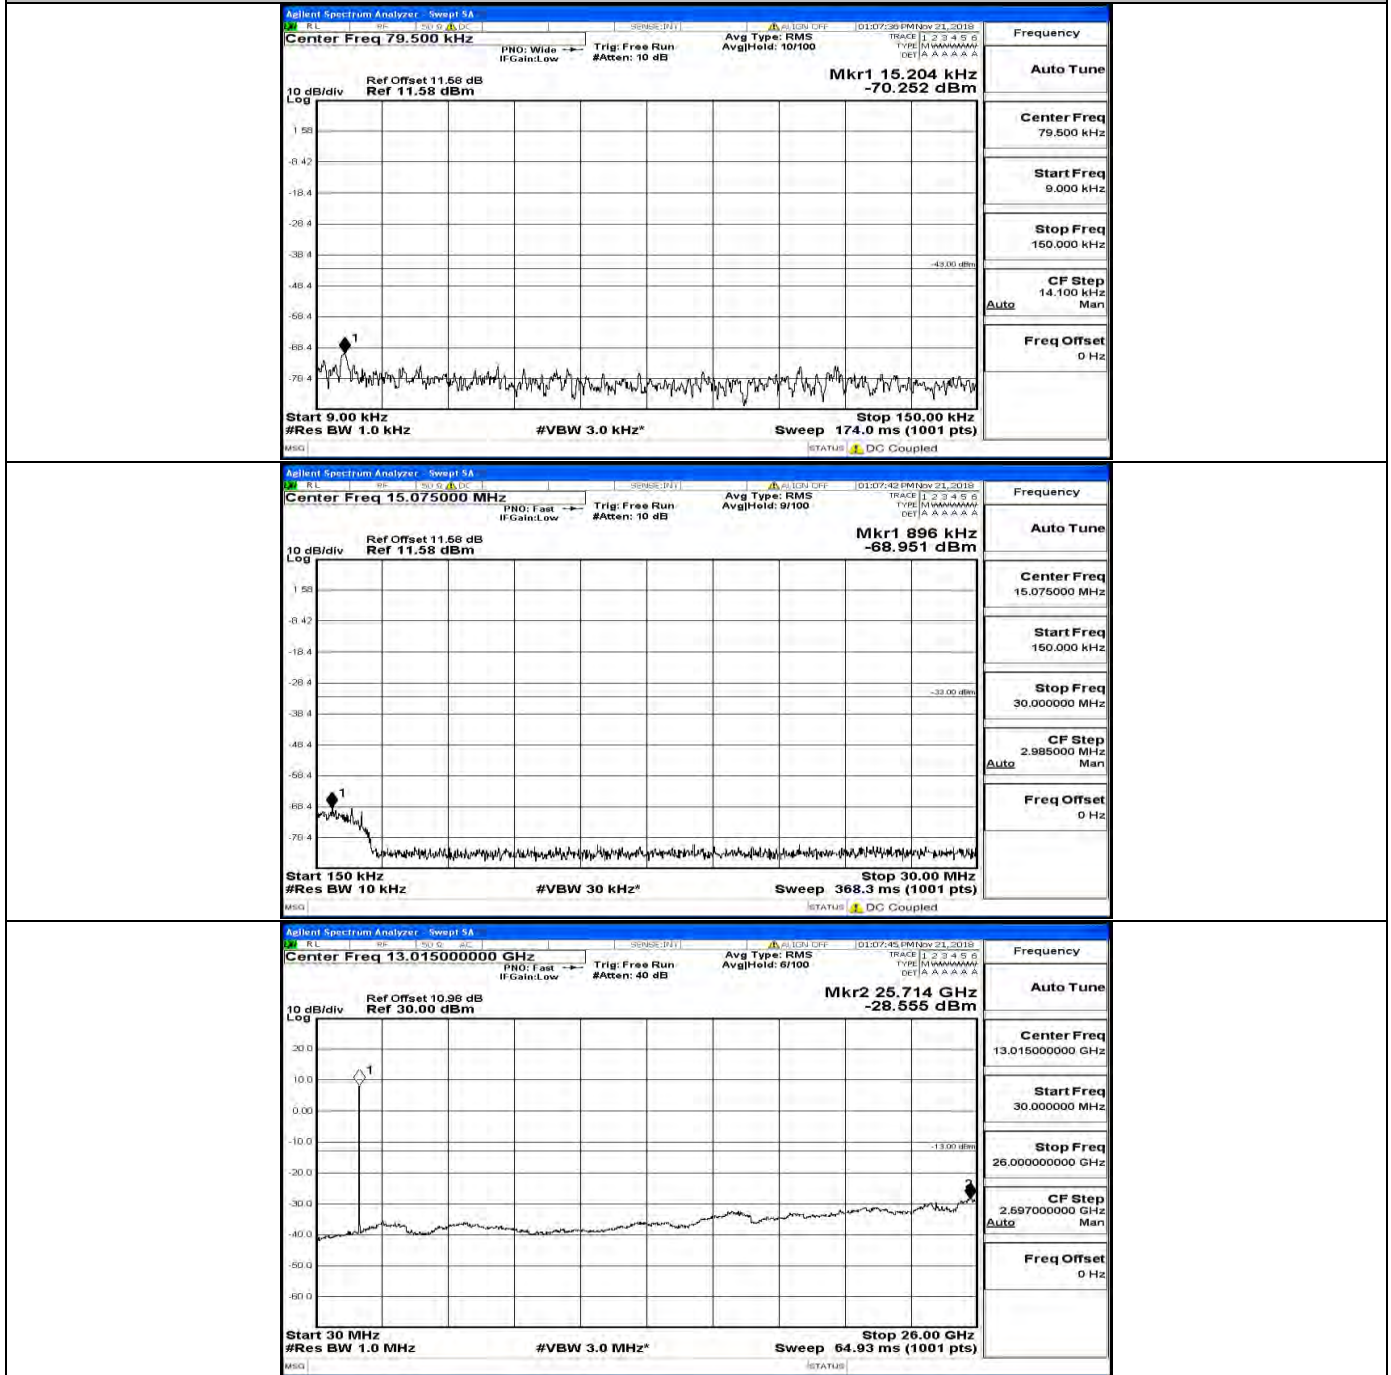

Band Edge Test Graph(s) (Channel Bandwidth:20 MHz)_HCH_QPSK

Band Edge Test Graph(s) (Channel Bandwidth:20 MHz)_LCH_16QAM

Band Edge Test Graph(s) (Channel Bandwidth:20 MHz)_HCH_16QAM

B.5 Conducted Spurious Emission

CSE Test Graph(s) (Channel Bandwidth: 1.4 MHz)_MCH_16QAM

CSE Test Graph(s) (Channel Bandwidth: 1.4 MHz)_HCH_16QAM

CSE Test Graph(s) (Channel Bandwidth: 3 MHz)_LCH_QPSK

CSE Test Graph(s) (Channel Bandwidth: 3 MHz)_MCH_QPSK

CSE Test Graph(s) (Channel Bandwidth: 3 MHz)_HCH_QPSK

CSE Test Graph(s) (Channel Bandwidth: 3 MHz)_LCH_16QAM

CSE Test Graph(s) (Channel Bandwidth: 3 MHz)_MCH_16QAM

CSE Test Graph(s) (Channel Bandwidth: 3 MHz)_HCH_16QAM

CSE Test Graph(s) (Channel Bandwidth: 5 MHz)_LCH_QPSK

CSE Test Graph(s) (Channel Bandwidth: 5 MHz)_MCH_QPSK

CSE Test Graph(s) (Channel Bandwidth: 5 MHz)_HCH_QPSK

CSE Test Graph(s) (Channel Bandwidth: 5 MHz)_LCH_16QAM