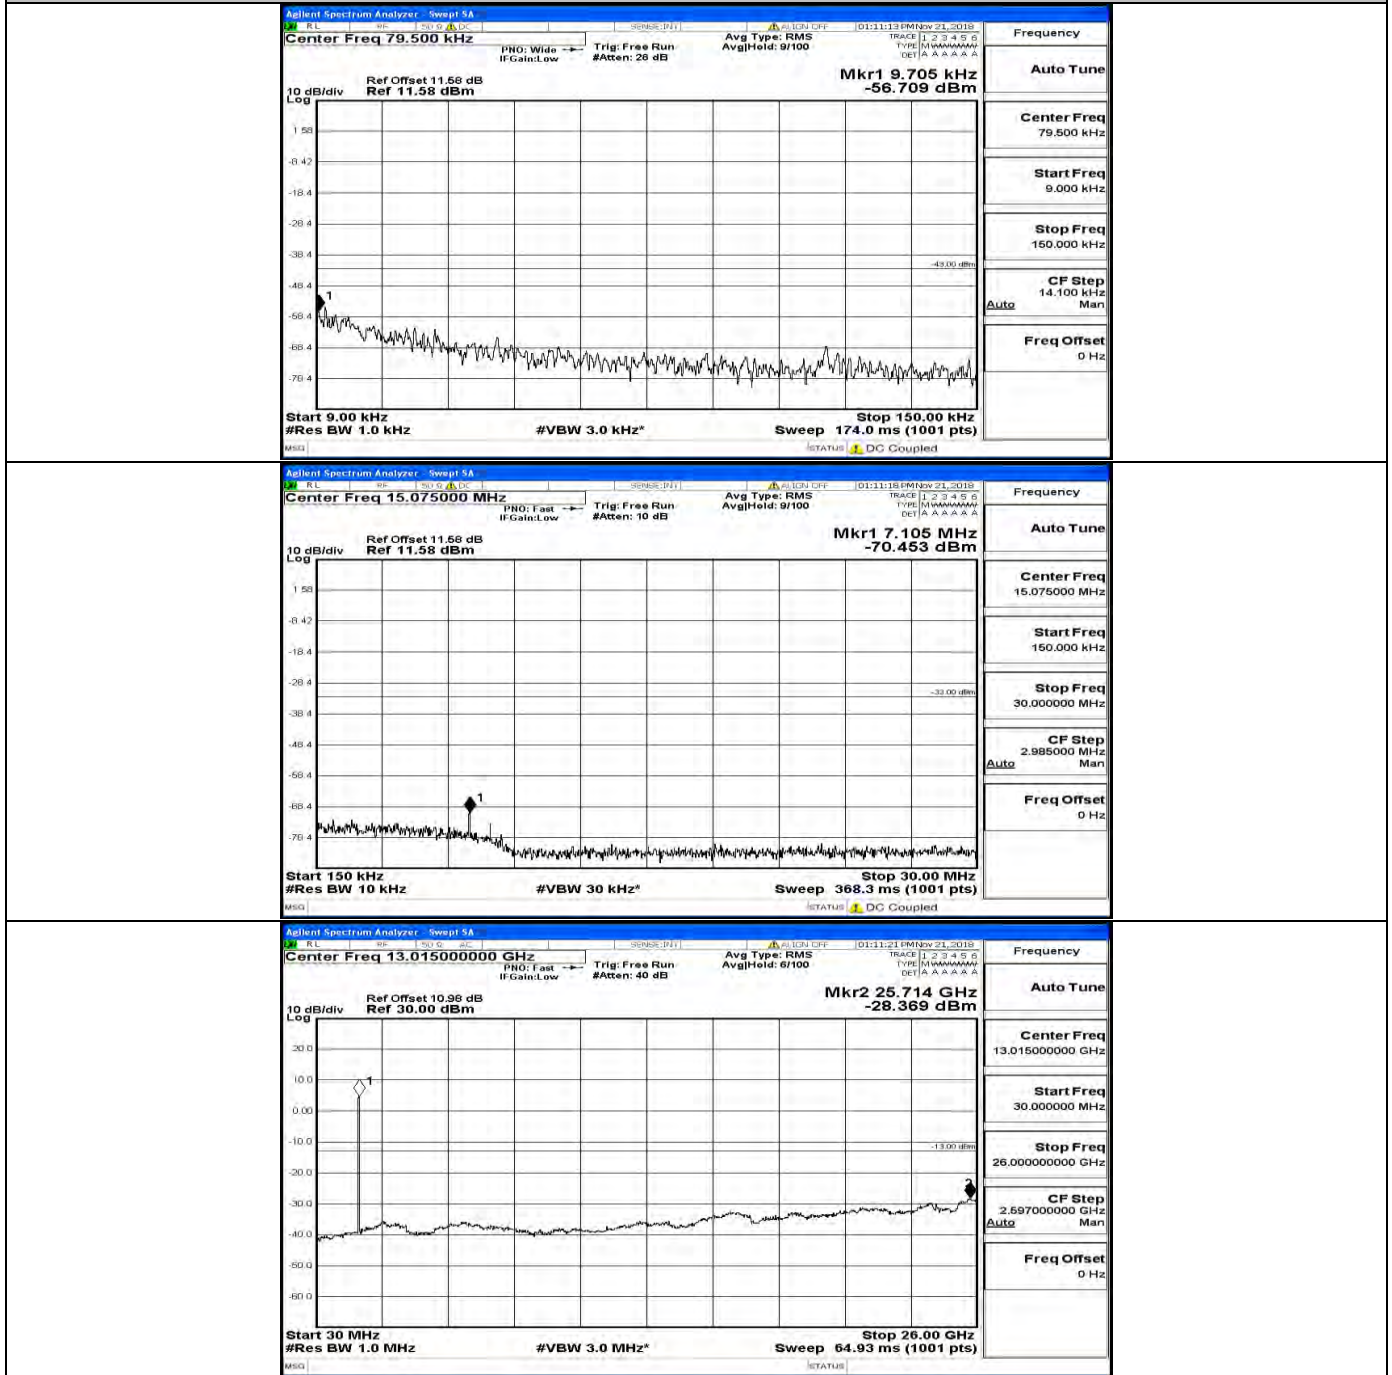

CSE Test Graph(s) (Channel Bandwidth: 10 MHz)_MCH_16QAM