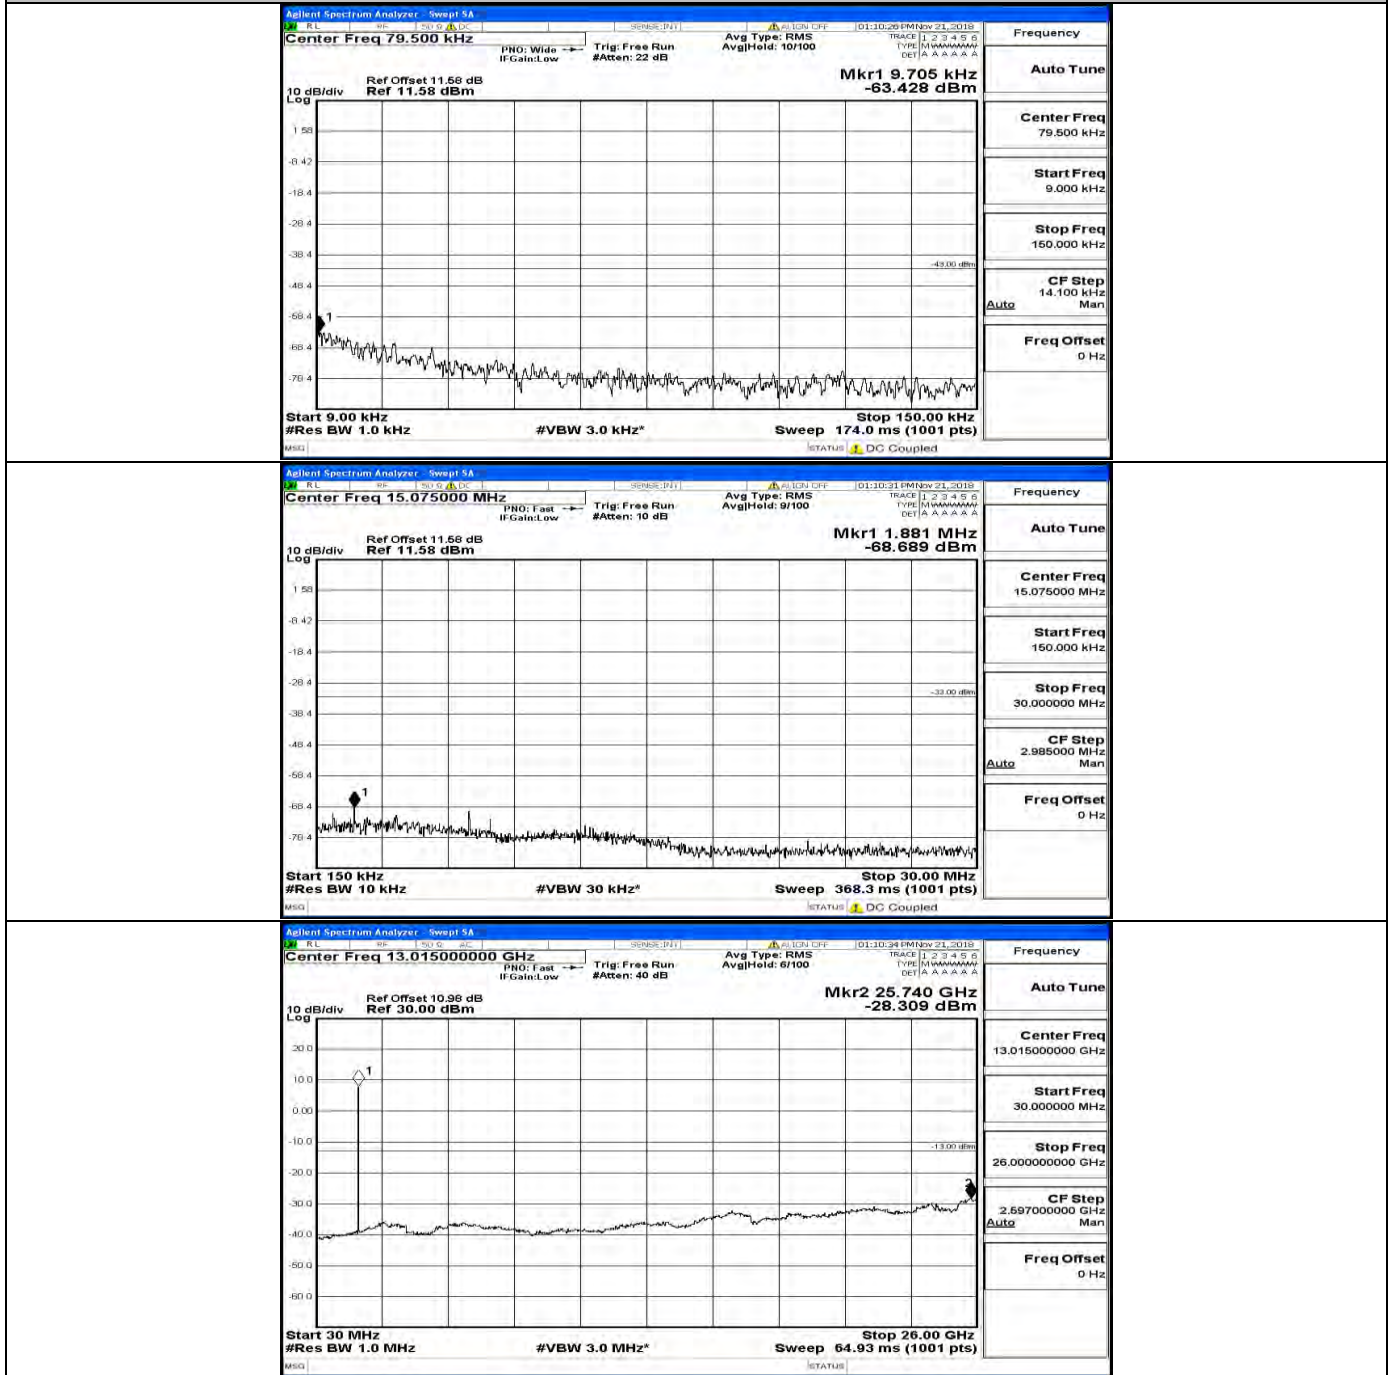

CSE Test Graph(s) (Channel Bandwidth: 10 MHz)_LCH_16QAM