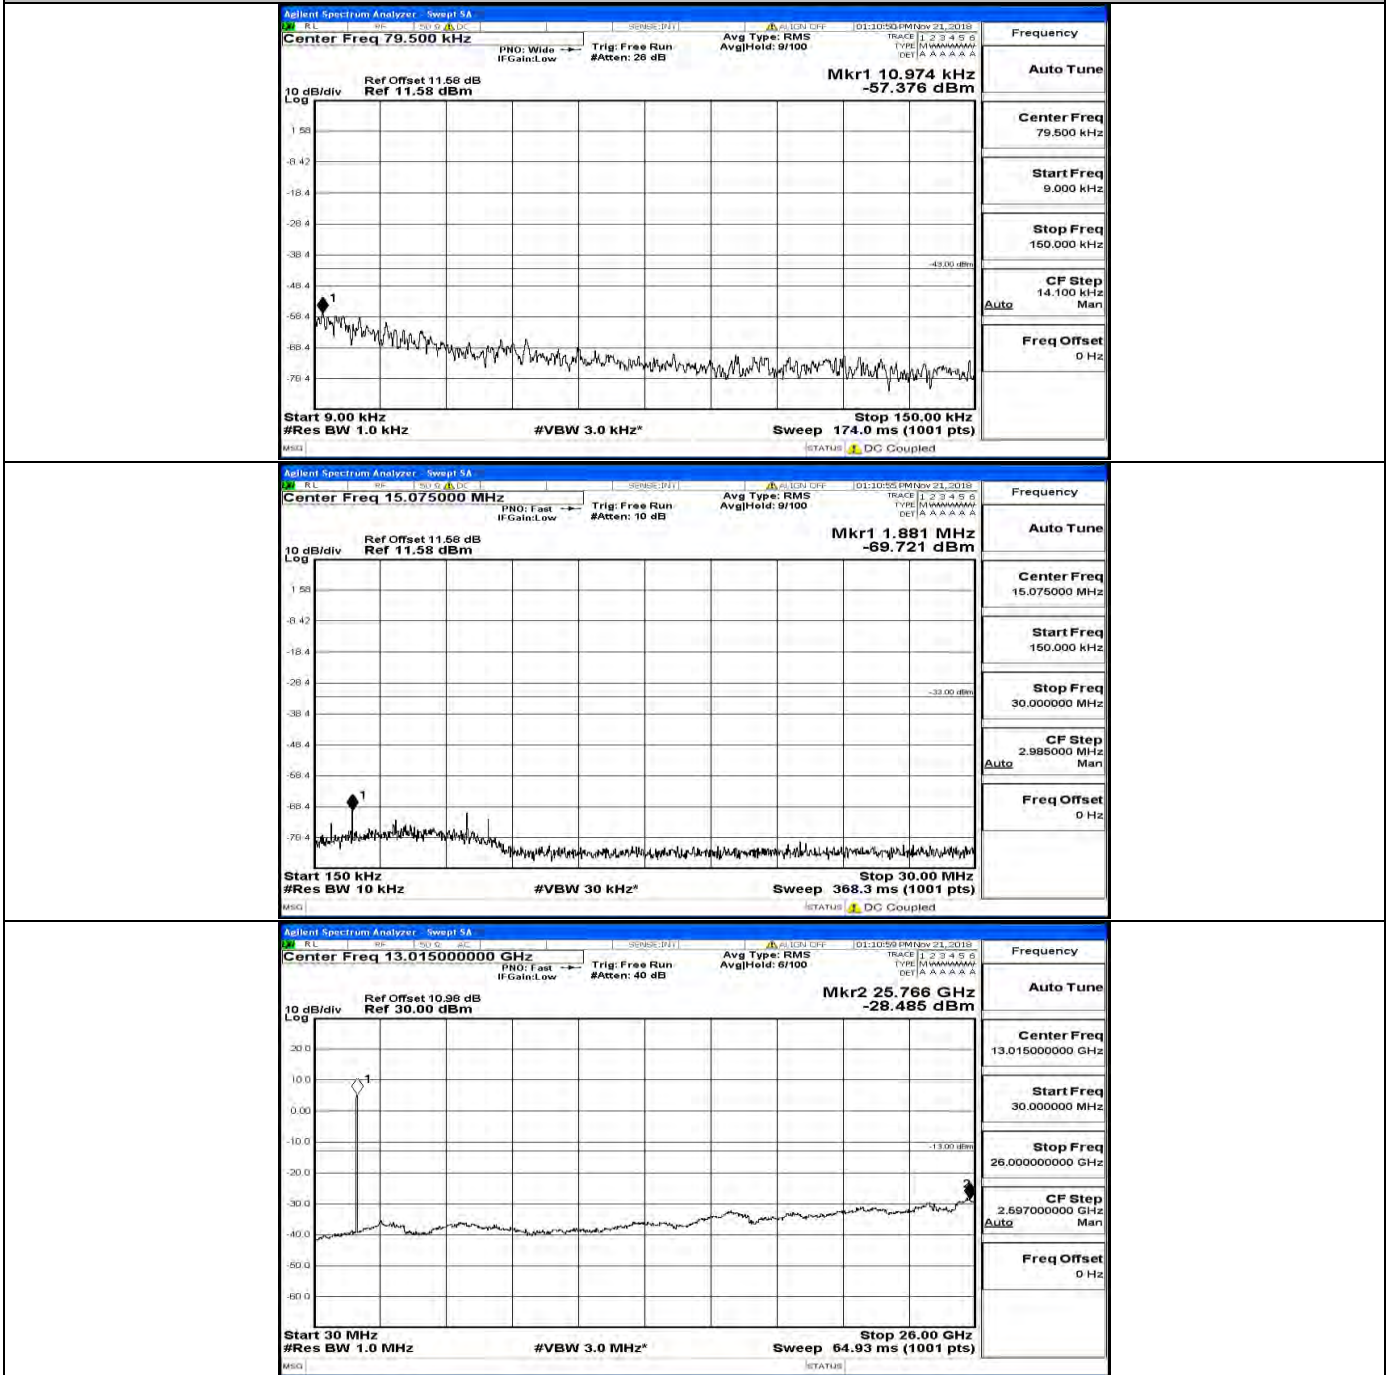

Band Edge Test Graph(s) (Channel Bandwidth:20 MHz)_HCH_QPSK

Band Edge Test Graph(s) (Channel Bandwidth:20 MHz)_LCH_16QAM

Band Edge Test Graph(s) (Channel Bandwidth:20 MHz)_HCH_16QAM

B.5 Conducted Spurious Emission

CSE Test Graph(s) (Channel Bandwidth: 5 MHz)_MCH_16QAM

CSE Test Graph(s) (Channel Bandwidth: 5 MHz)_HCH_16QAM

CSE Test Graph(s) (Channel Bandwidth: 10 MHz) LCH_QPSK

CSE Test Graph(s) (Channel Bandwidth: 10 MHz)_MCH_QPSK