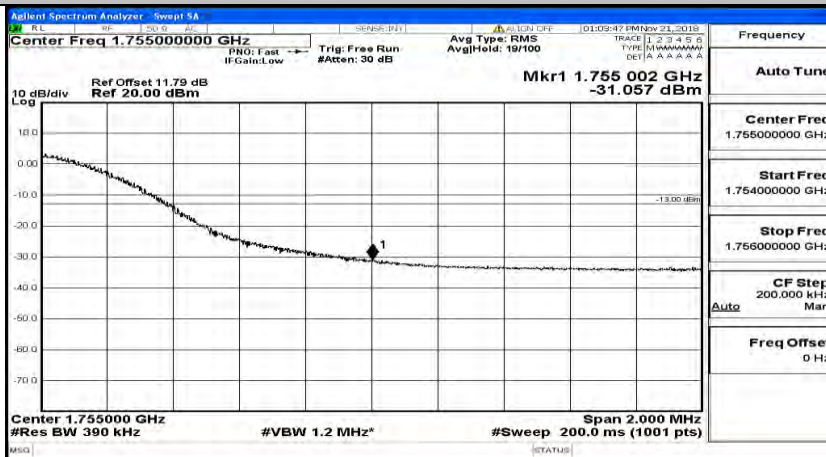

Band Edge Test Graph(s) (Channel Bandwidth:20 MHz)_HCH_QPSK

Band Edge Test Graph(s) (Channel Bandwidth:20 MHz)_LCH_16QAM

Band Edge Test Graph(s) (Channel Bandwidth:20 MHz)_HCH_16QAM

B.5 Conducted Spurious Emission

CSE Test Graph(s) (Channel Bandwidth: 1.4 MHz)_LCH_QPSK

CSE Test Graph(s) (Channel Bandwidth: 1.4 MHz)_MCH_QPSK

CSE Test Graph(s) (Channel Bandwidth: 1.4 MHz)_HCH_QPSK

CSE Test Graph(s) (Channel Bandwidth: 1.4 MHz)_LCH_16QAM