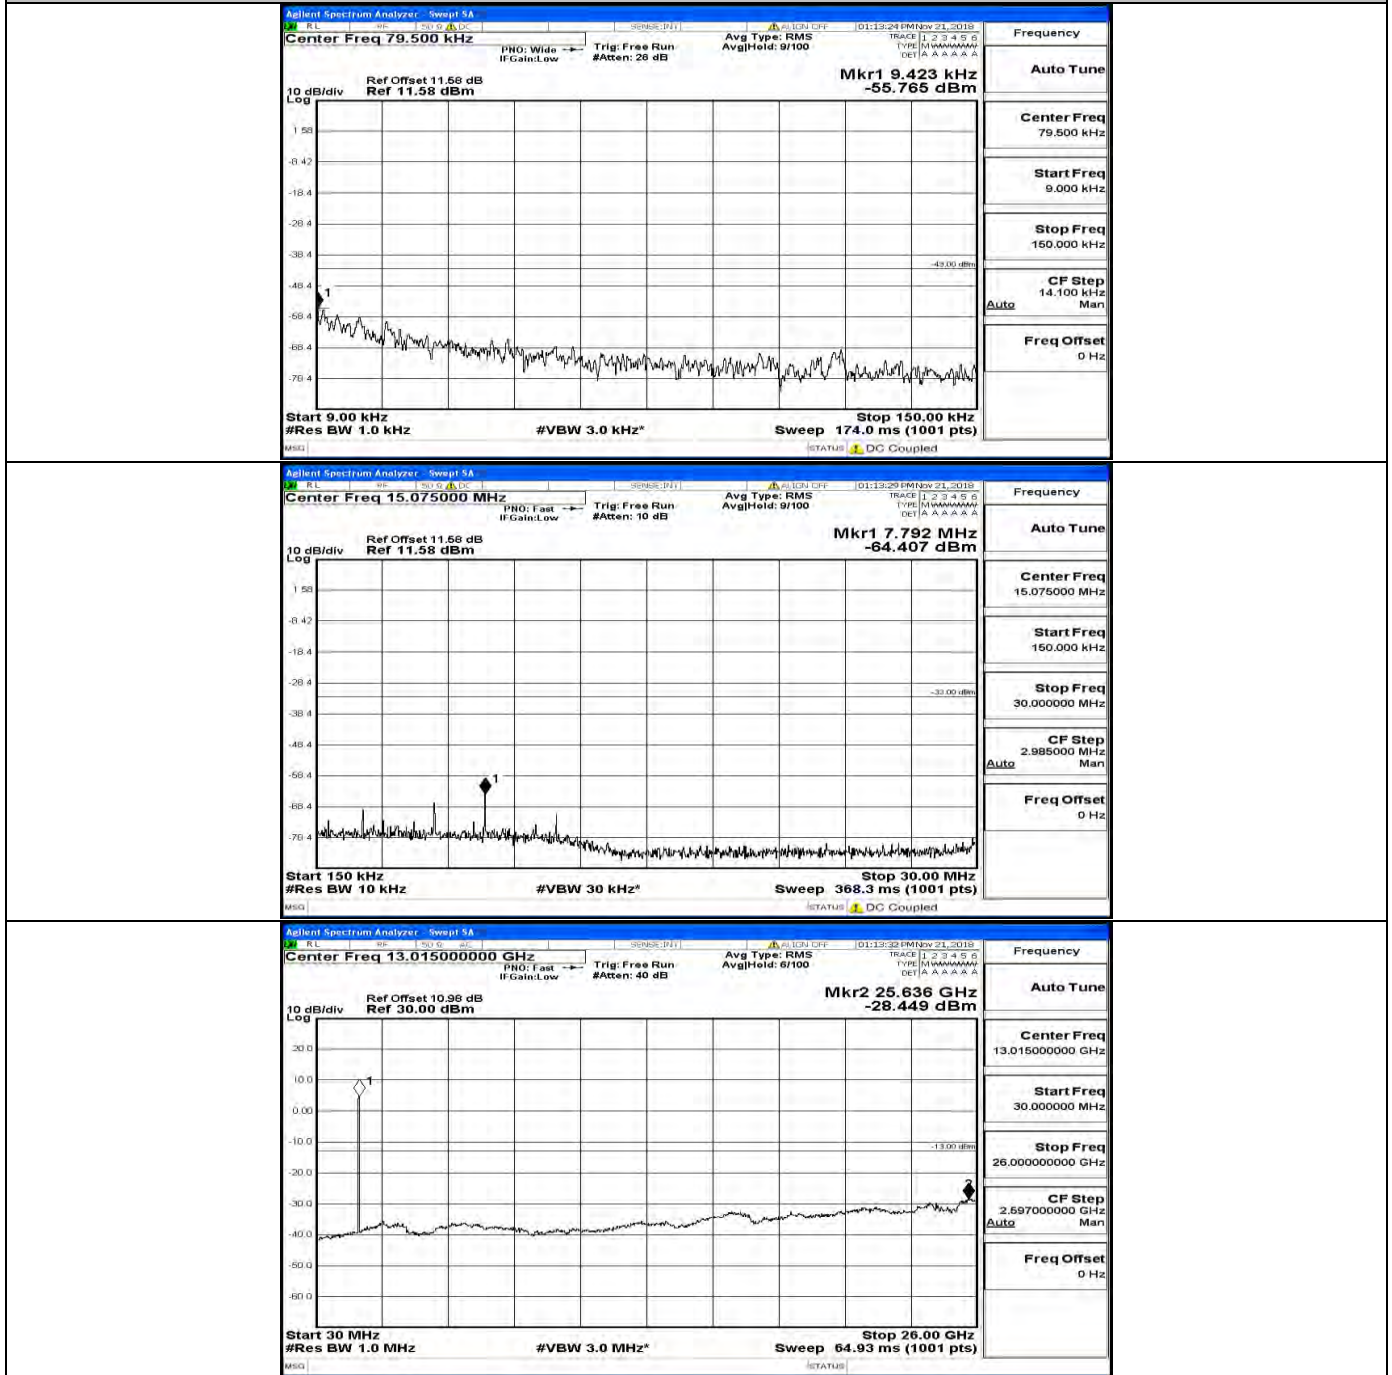

CSE Test Graph(s) (Channel Bandwidth:15 MHz)_MCH_16QAM