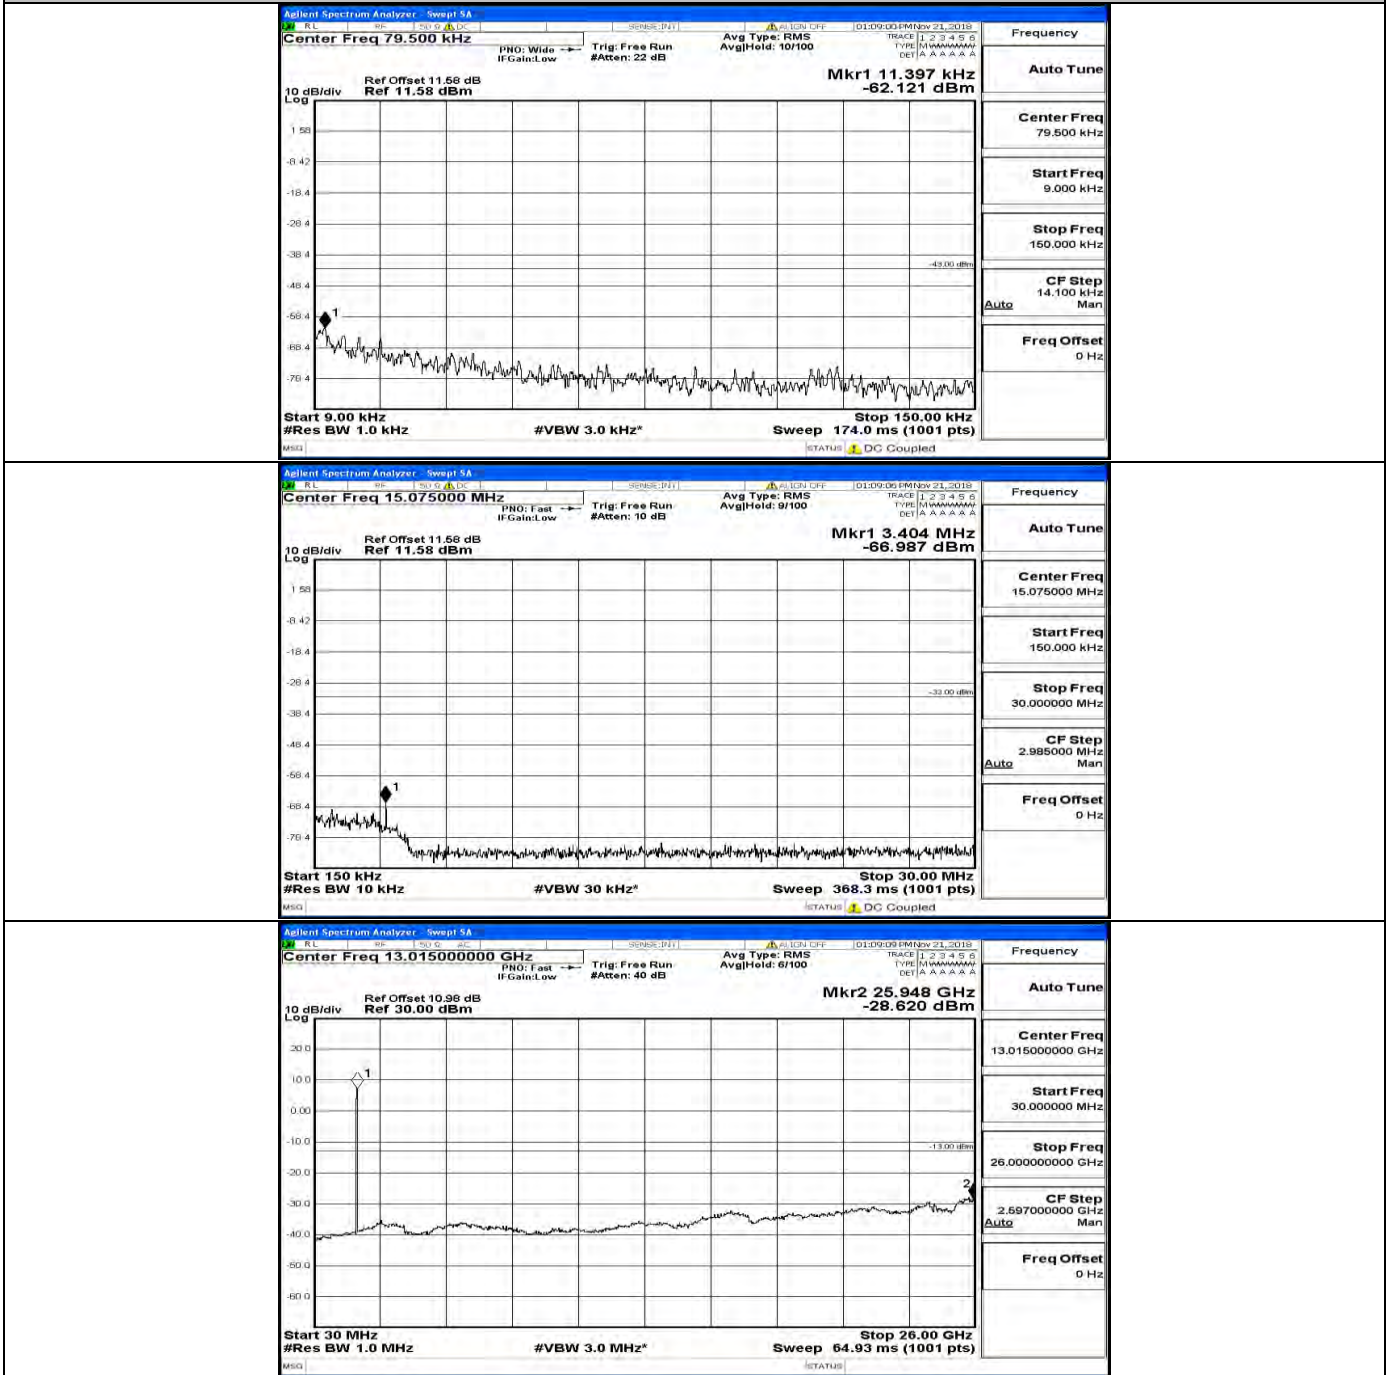

CSE Test Graph(s) (Channel Bandwidth: 5 MHz)_LCH_QPSK

CSE Test Graph(s) (Channel Bandwidth: 5 MHz)_MCH_QPSK

CSE Test Graph(s) (Channel Bandwidth: 5 MHz)_HCH_QPSK

CSE Test Graph(s) (Channel Bandwidth: 5 MHz)_LCH_16QAM

CSE Test Graph(s) (Channel Bandwidth: 5 MHz)_MCH_16QAM

CSE Test Graph(s) (Channel Bandwidth: 5 MHz)_HCH_16QAM

CSE Test Graph(s) (Channel Bandwidth: 10 MHz) LCH_QPSK

CSE Test Graph(s) (Channel Bandwidth: 10 MHz)_MCH_QPSK