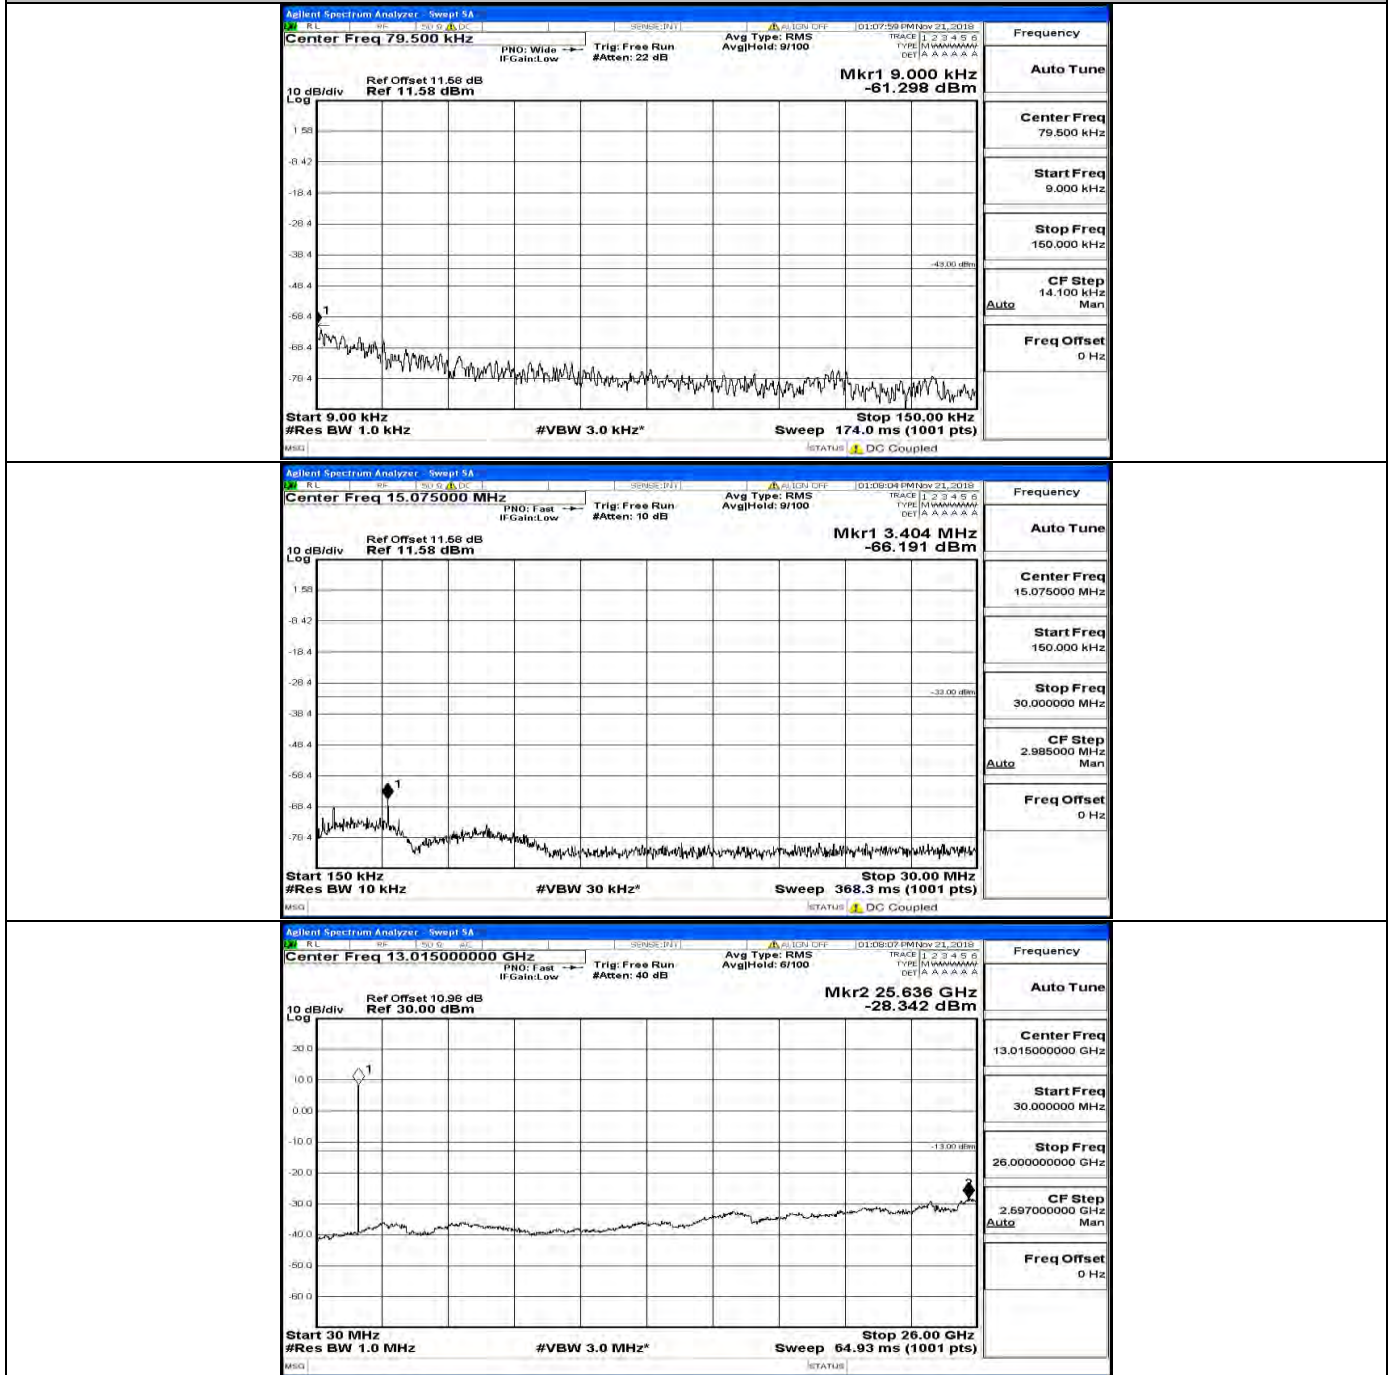

Band Edge Test Graph(s) (Channel Bandwidth:20 MHz)_HCH_QPSK

Band Edge Test Graph(s) (Channel Bandwidth:20 MHz)_LCH_16QAM

Band Edge Test Graph(s) (Channel Bandwidth:20 MHz)_HCH_16QAM

B.5 Conducted Spurious Emission

CSE Test Graph(s) (Channel Bandwidth: 1.4 MHz)_MCH_16QAM

CSE Test Graph(s) (Channel Bandwidth: 1.4 MHz)_HCH_16QAM

CSE Test Graph(s) (Channel Bandwidth: 3 MHz)_LCH_QPSK

CSE Test Graph(s) (Channel Bandwidth: 3 MHz)_MCH_QPSK

CSE Test Graph(s) (Channel Bandwidth: 3 MHz)_HCH_QPSK

CSE Test Graph(s) (Channel Bandwidth: 3 MHz)_LCH_16QAM

CSE Test Graph(s) (Channel Bandwidth: 3 MHz)_MCH_16QAM

CSE Test Graph(s) (Channel Bandwidth: 3 MHz)_HCH_16QAM

CSE Test Graph(s) (Channel Bandwidth: 5 MHz)_LCH_QPSK

CSE Test Graph(s) (Channel Bandwidth: 5 MHz)_MCH_QPSK

CSE Test Graph(s) (Channel Bandwidth: 5 MHz)_HCH_QPSK

CSE Test Graph(s) (Channel Bandwidth: 5 MHz)_LCH_16QAM