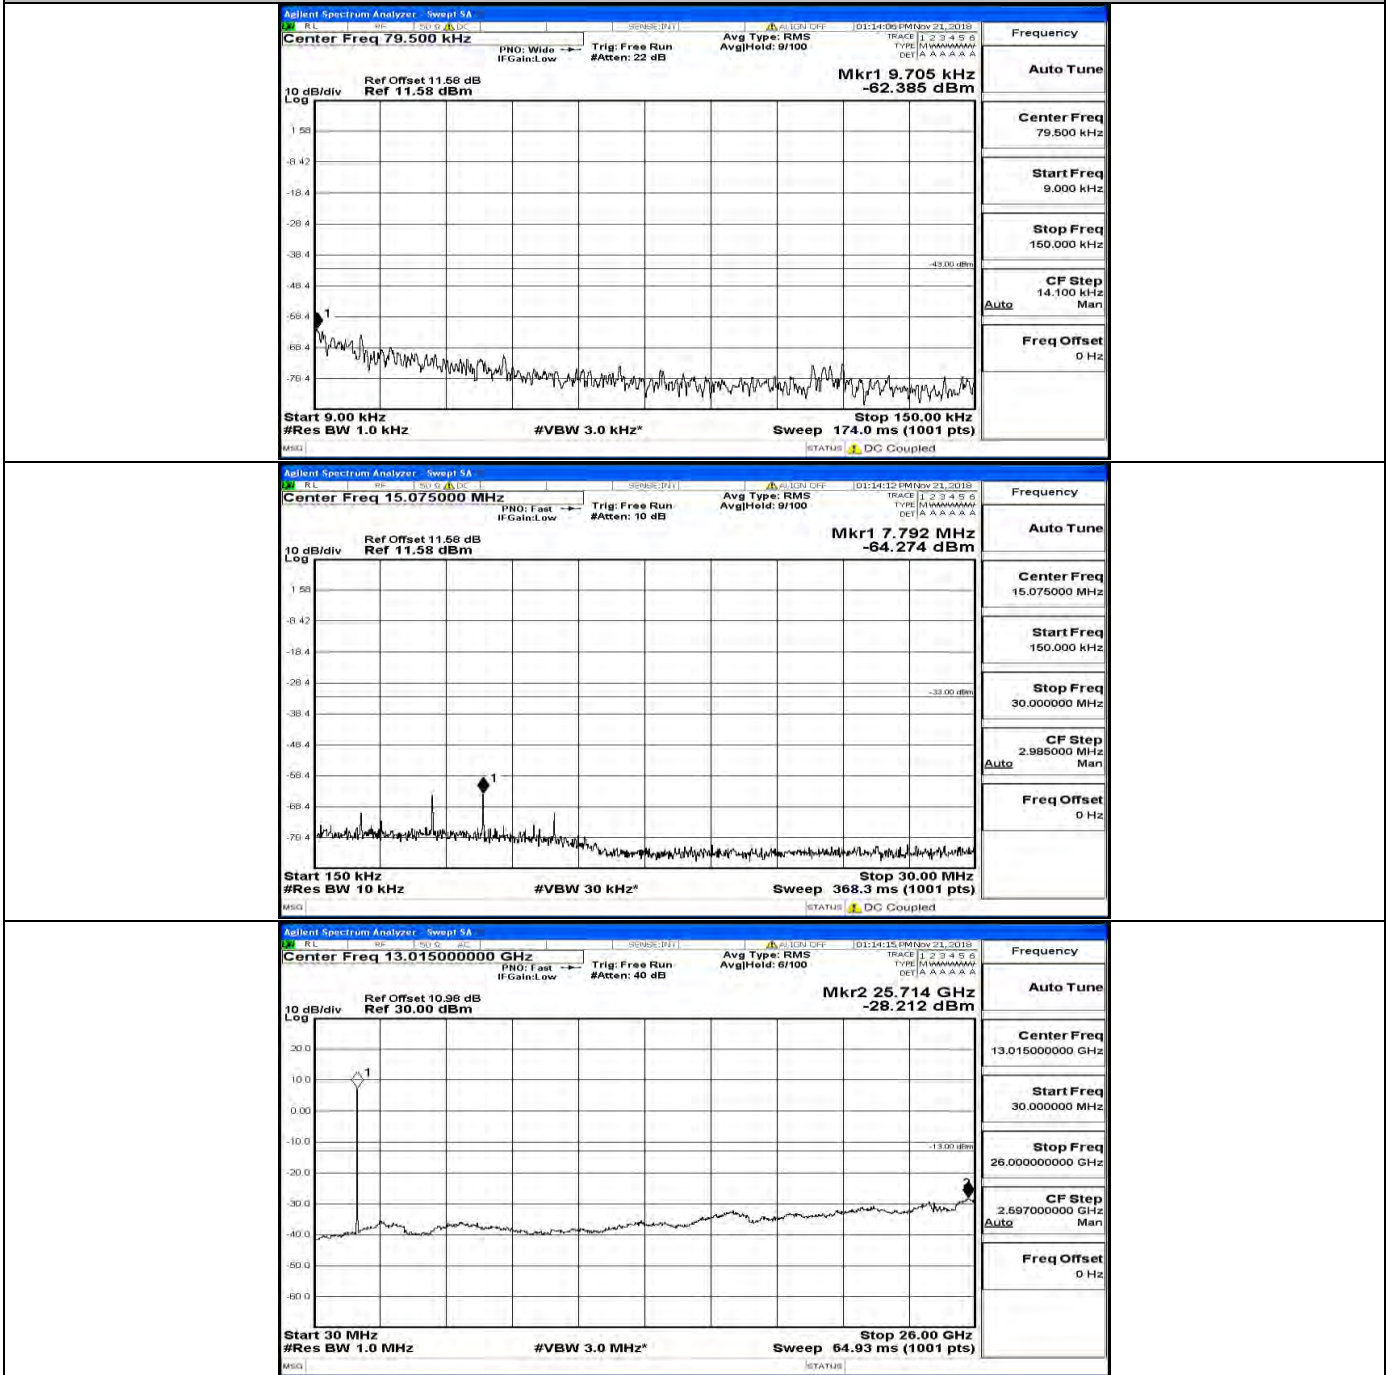

CSE Test Graph(s) (Channel Bandwidth:15 MHz)_HCH_16QAM