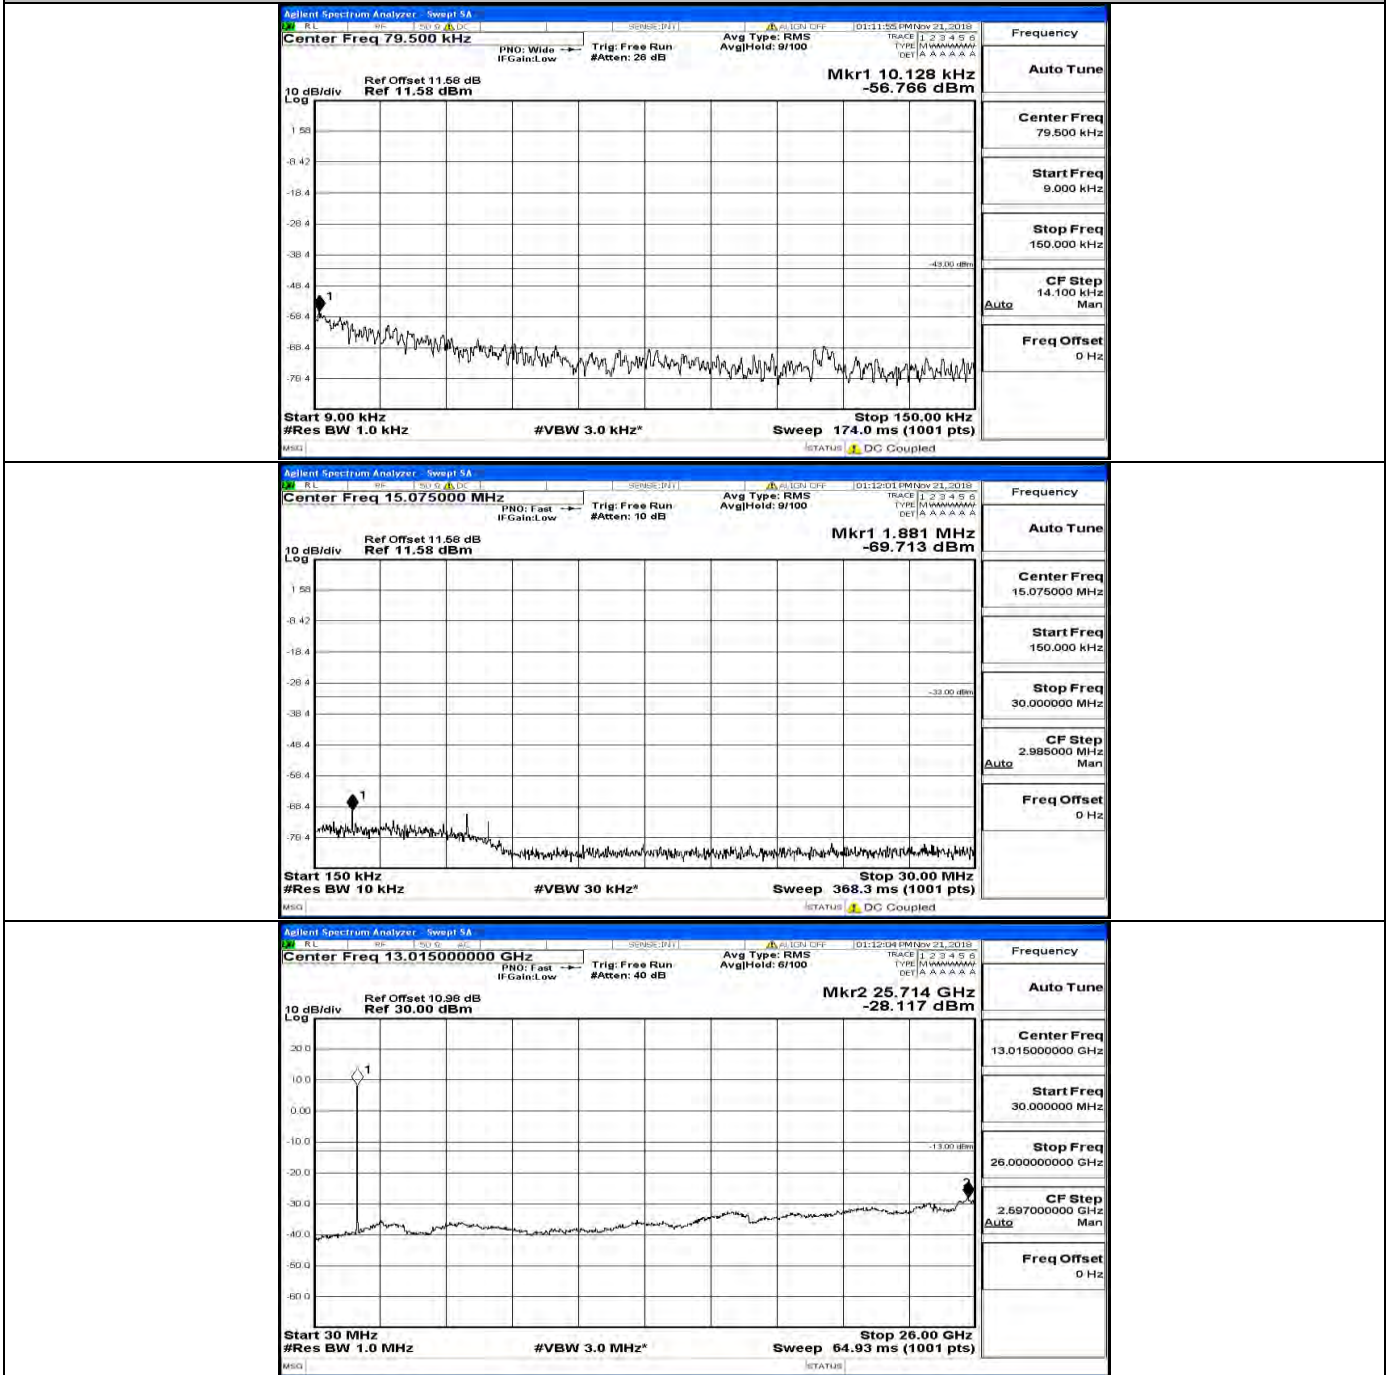

Band Edge Test Graph(s) (Channel Bandwidth:20 MHz)_HCH_QPSK

Band Edge Test Graph(s) (Channel Bandwidth:20 MHz)_LCH_16QAM

Band Edge Test Graph(s) (Channel Bandwidth:20 MHz)_HCH_16QAM

B.5 Conducted Spurious Emission

CSE Test Graph(s) (Channel Bandwidth: 5 MHz)_MCH_16QAM

CSE Test Graph(s) (Channel Bandwidth: 5 MHz)_HCH_16QAM

CSE Test Graph(s) (Channel Bandwidth: 10 MHz) LCH_QPSK

CSE Test Graph(s) (Channel Bandwidth: 10 MHz)_MCH_QPSK

CSE Test Graph(s) (Channel Bandwidth: 10 MHz)_HCH_QPSK

CSE Test Graph(s) (Channel Bandwidth: 10 MHz)_LCH_16QAM

CSE Test Graph(s) (Channel Bandwidth: 10 MHz)_MCH_16QAM

CSE Test Graph(s) (Channel Bandwidth: 10 MHz)_HCH_16QAM