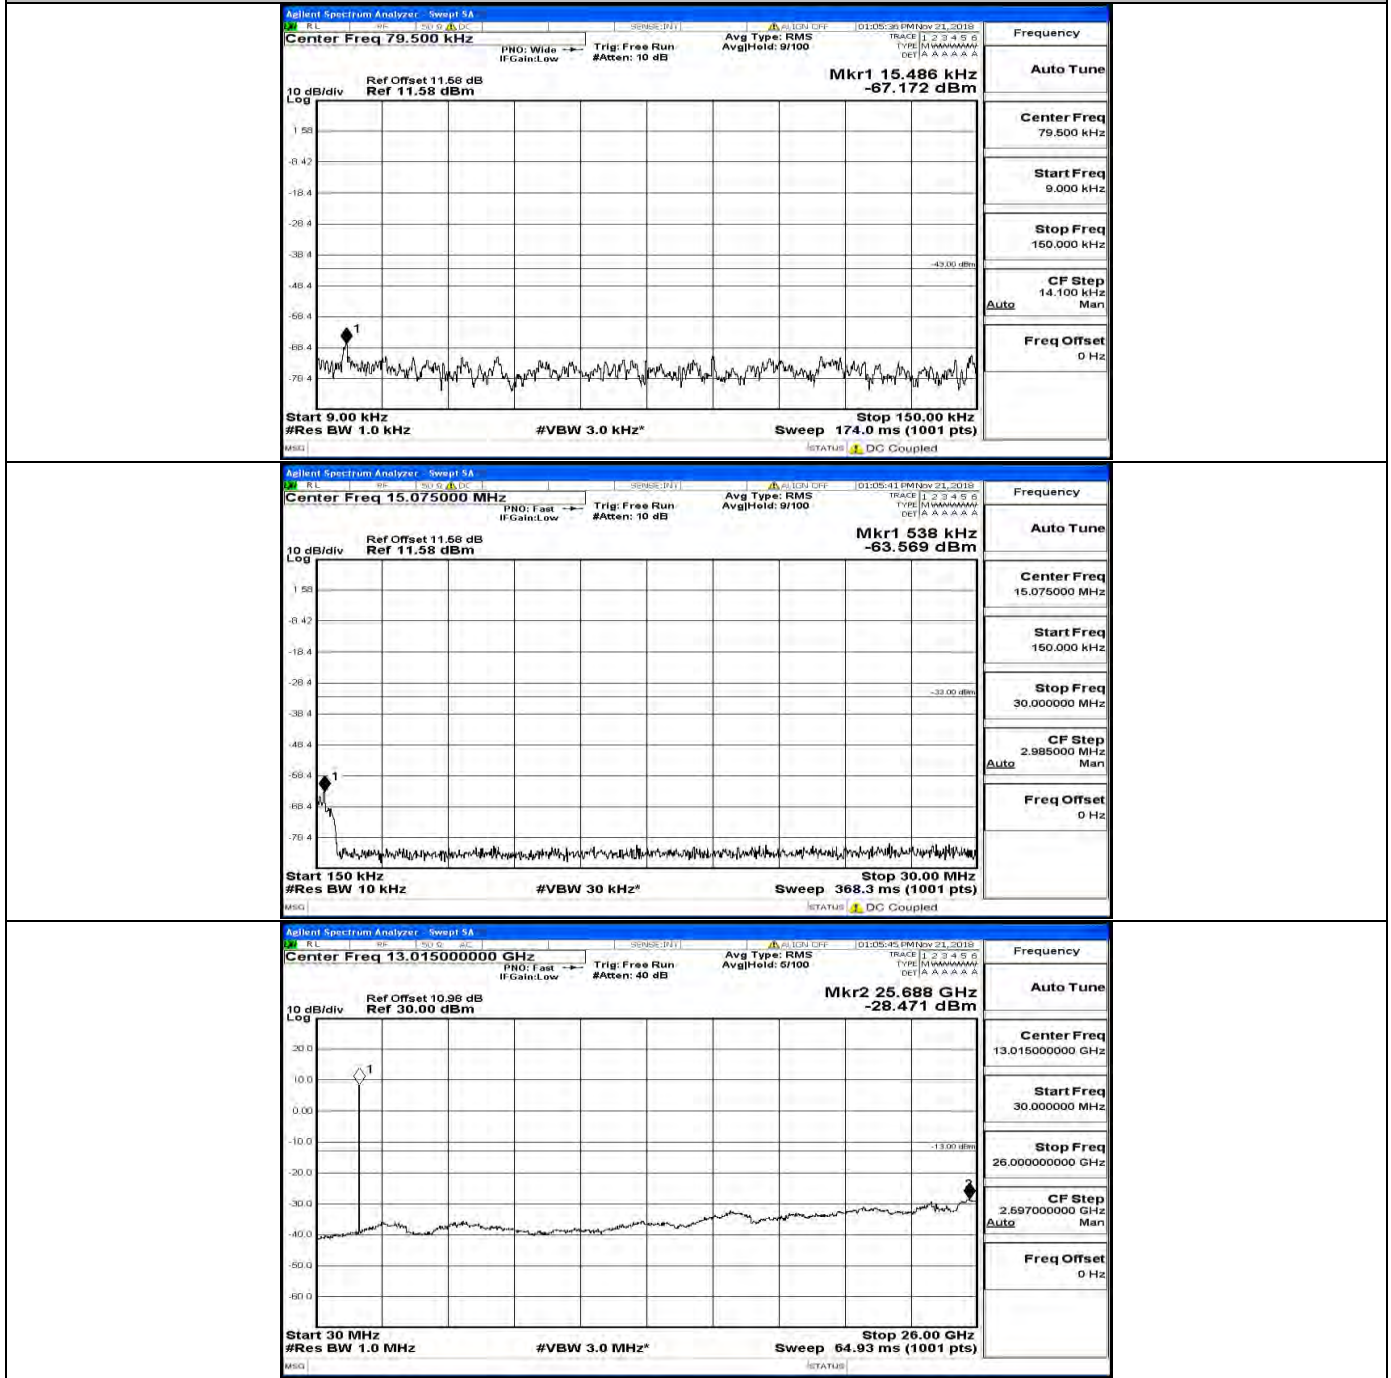

Band Edge Test Graph(s) (Channel Bandwidth:20 MHz)_HCH_QPSK

Band Edge Test Graph(s) (Channel Bandwidth:20 MHz)_LCH_16QAM

Band Edge Test Graph(s) (Channel Bandwidth:20 MHz)_HCH_16QAM

B.5 Conducted Spurious Emission

CSE Test Graph(s) (Channel Bandwidth: 1.4 MHz)_LCH_QPSK

CSE Test Graph(s) (Channel Bandwidth: 1.4 MHz)_MCH_QPSK

CSE Test Graph(s) (Channel Bandwidth: 1.4 MHz)_HCH_QPSK

CSE Test Graph(s) (Channel Bandwidth: 1.4 MHz)_LCH_16QAM

CSE Test Graph(s) (Channel Bandwidth: 1.4 MHz)_MCH_16QAM

CSE Test Graph(s) (Channel Bandwidth: 1.4 MHz)_HCH_16QAM

CSE Test Graph(s) (Channel Bandwidth: 3 MHz)_LCH_QPSK

CSE Test Graph(s) (Channel Bandwidth: 3 MHz)_MCH_QPSK