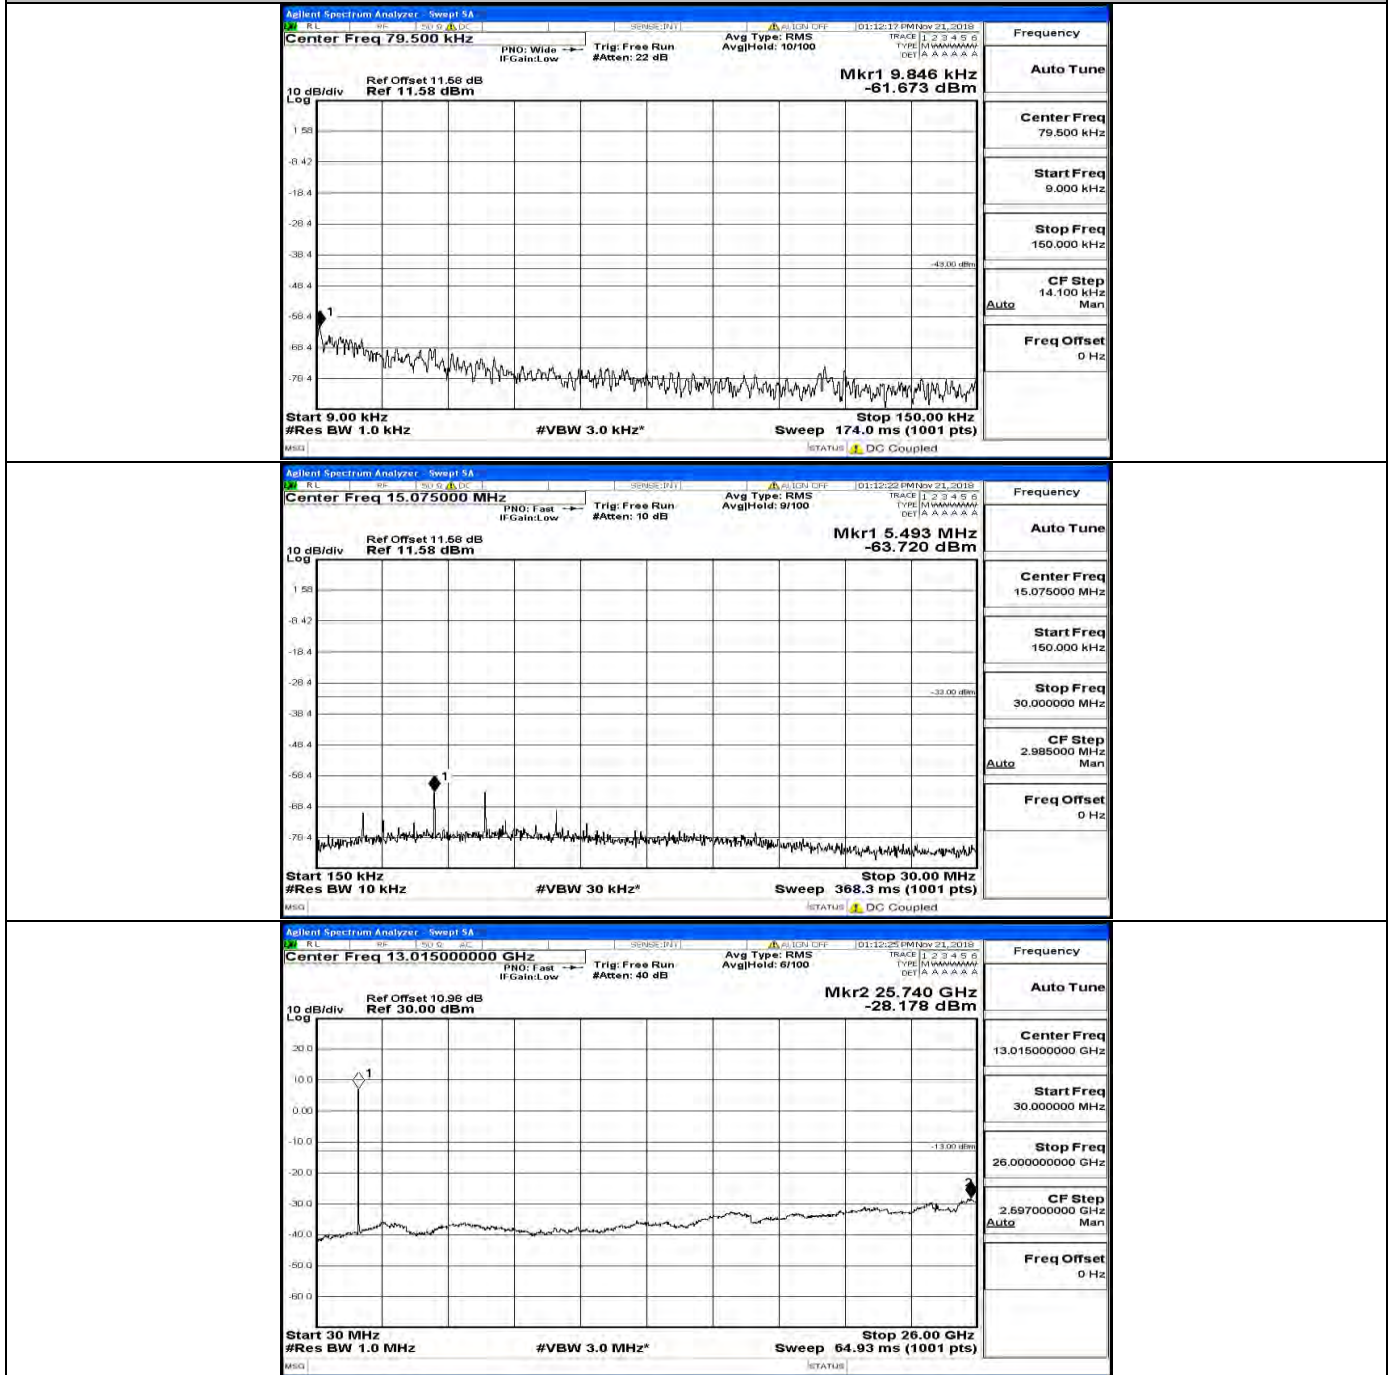

CSE Test Graph(s) (Channel Bandwidth:15 MHz) LCH_QPSK