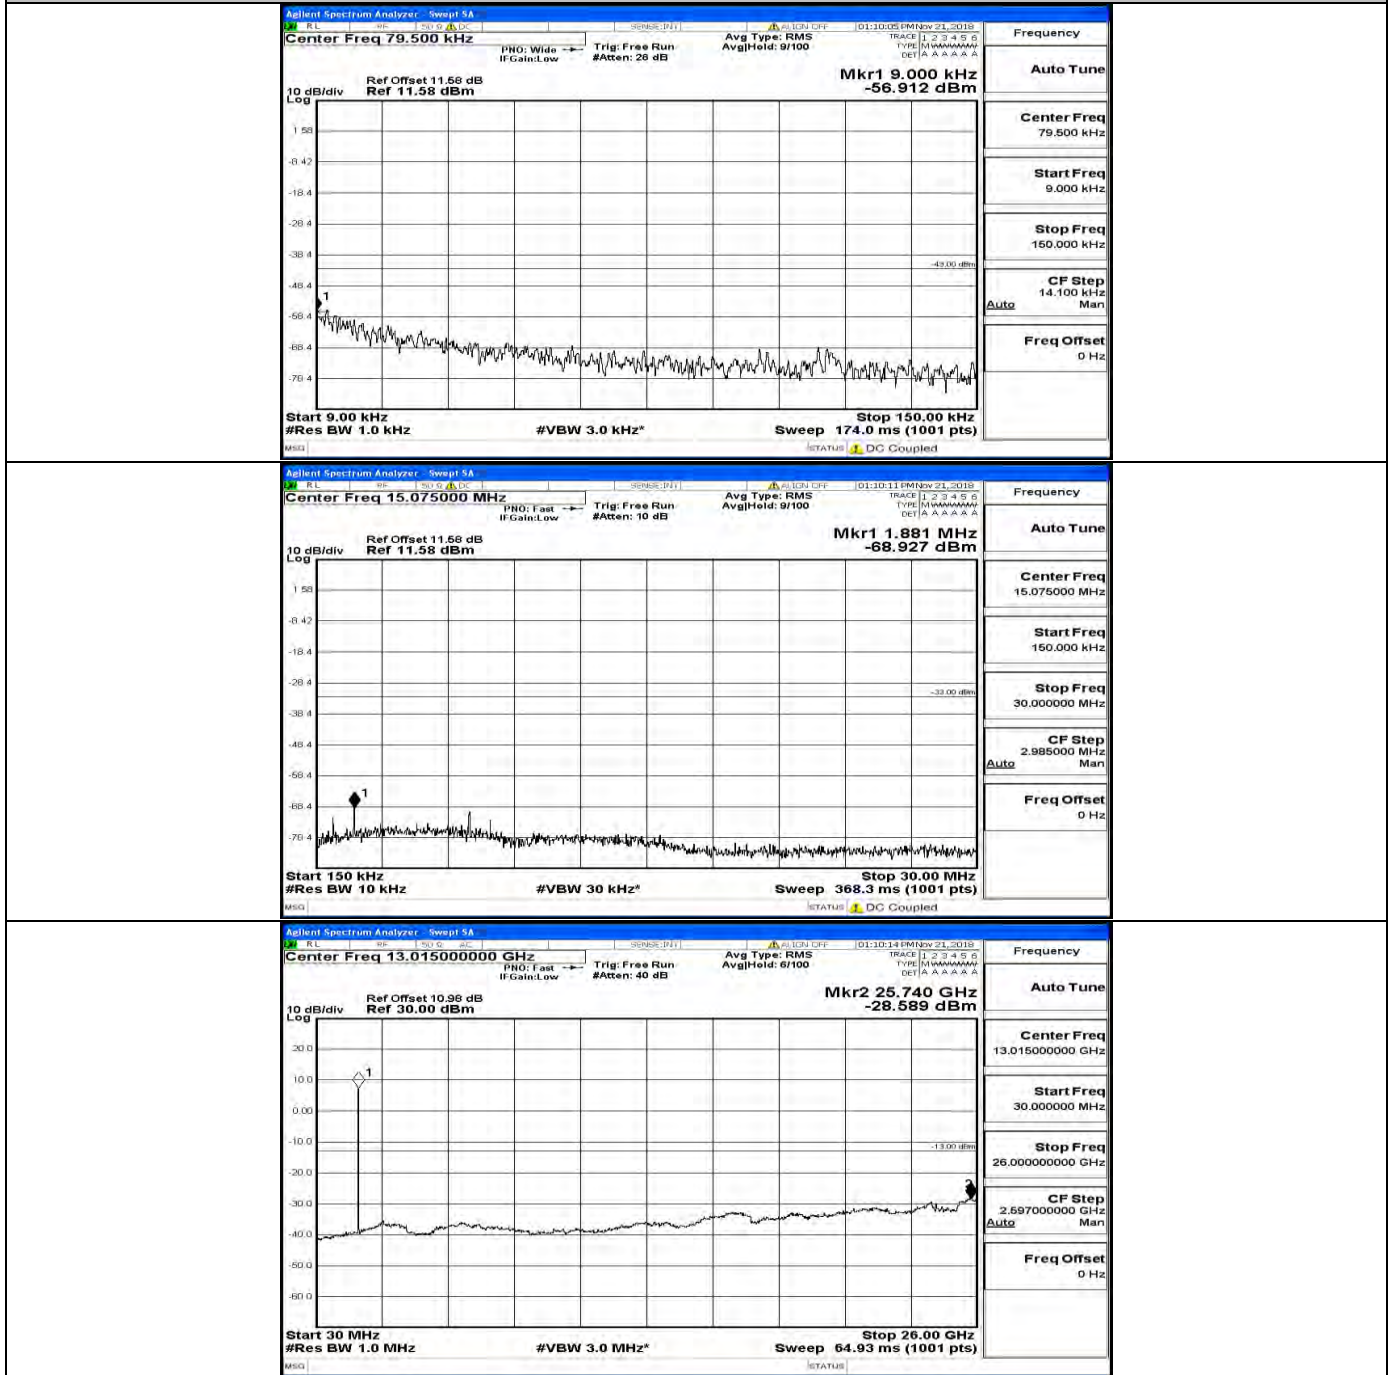

CSE Test Graph(s) (Channel Bandwidth: 5 MHz)_LCH_QPSK

CSE Test Graph(s) (Channel Bandwidth: 5 MHz)_MCH_QPSK

CSE Test Graph(s) (Channel Bandwidth: 5 MHz)_HCH_QPSK

CSE Test Graph(s) (Channel Bandwidth: 5 MHz)_LCH_16QAM

CSE Test Graph(s) (Channel Bandwidth: 5 MHz)_MCH_16QAM

CSE Test Graph(s) (Channel Bandwidth: 5 MHz)_HCH_16QAM

CSE Test Graph(s) (Channel Bandwidth: 10 MHz) LCH_QPSK

CSE Test Graph(s) (Channel Bandwidth: 10 MHz)_MCH_QPSK