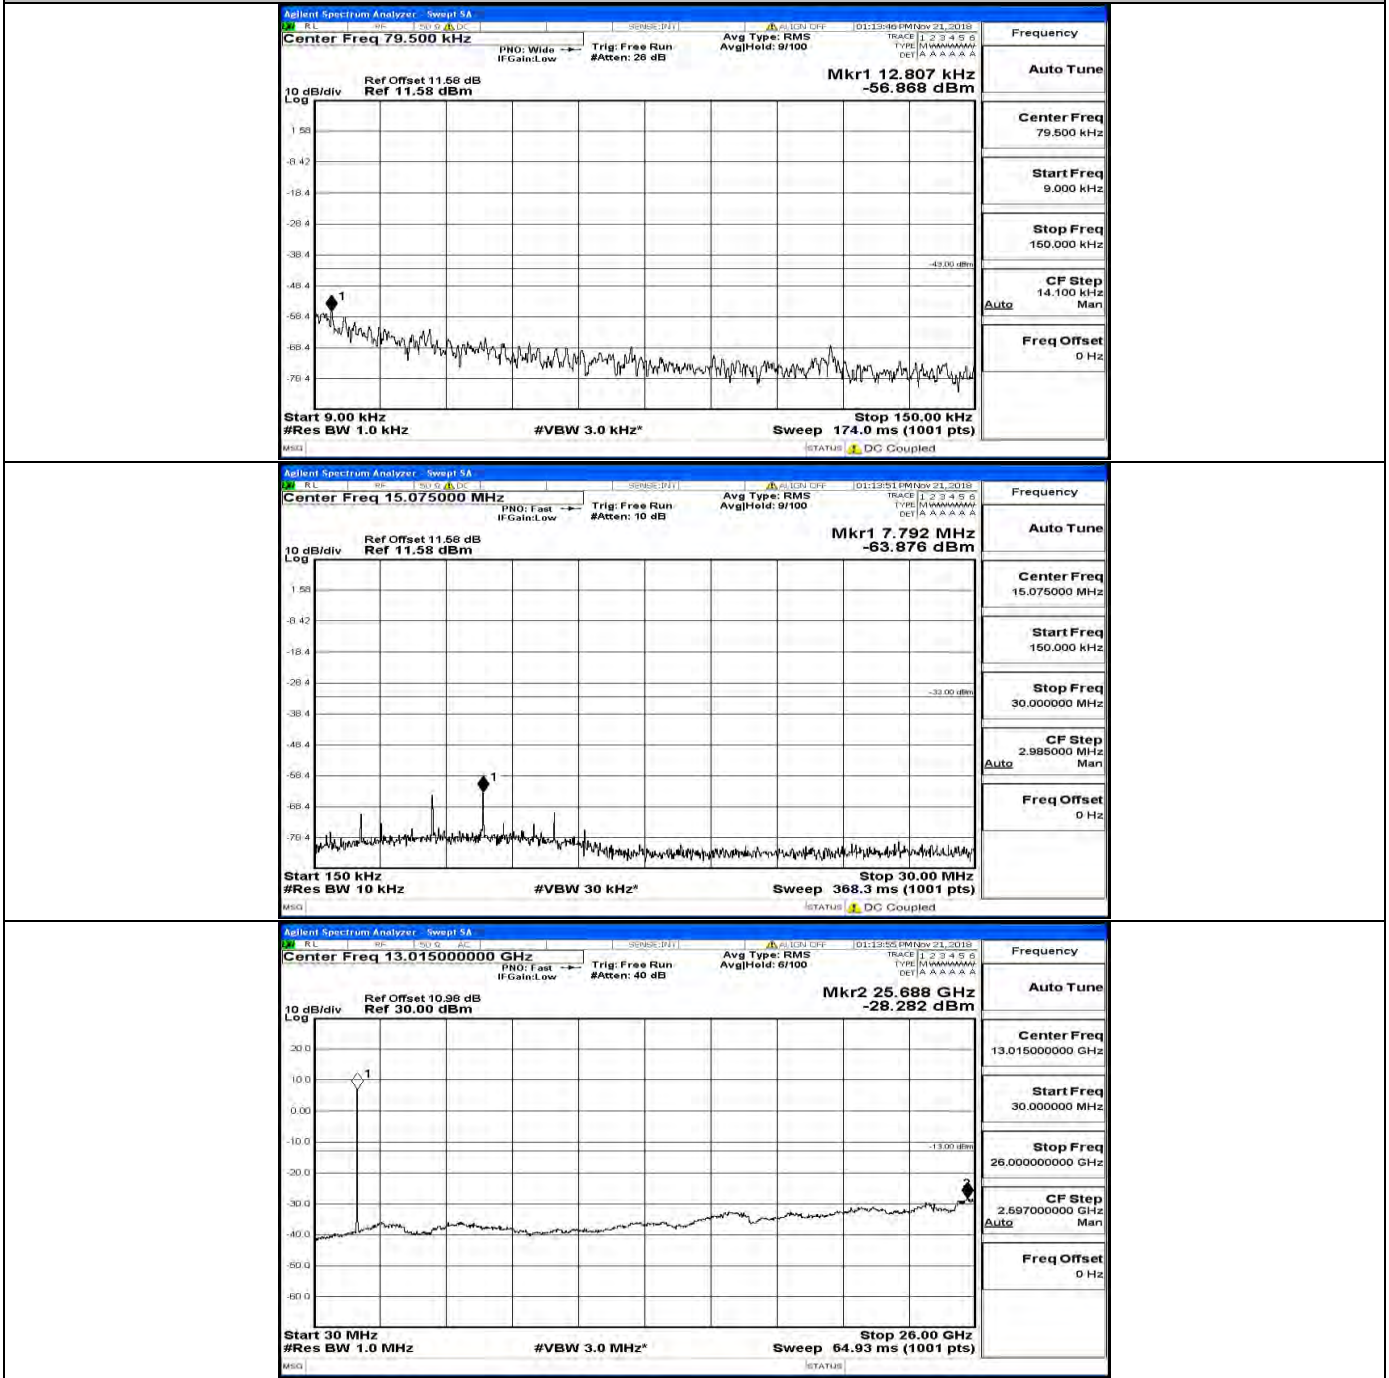

CSE Test Graph(s) (Channel Bandwidth:15 MHz)_HCH_QPSK