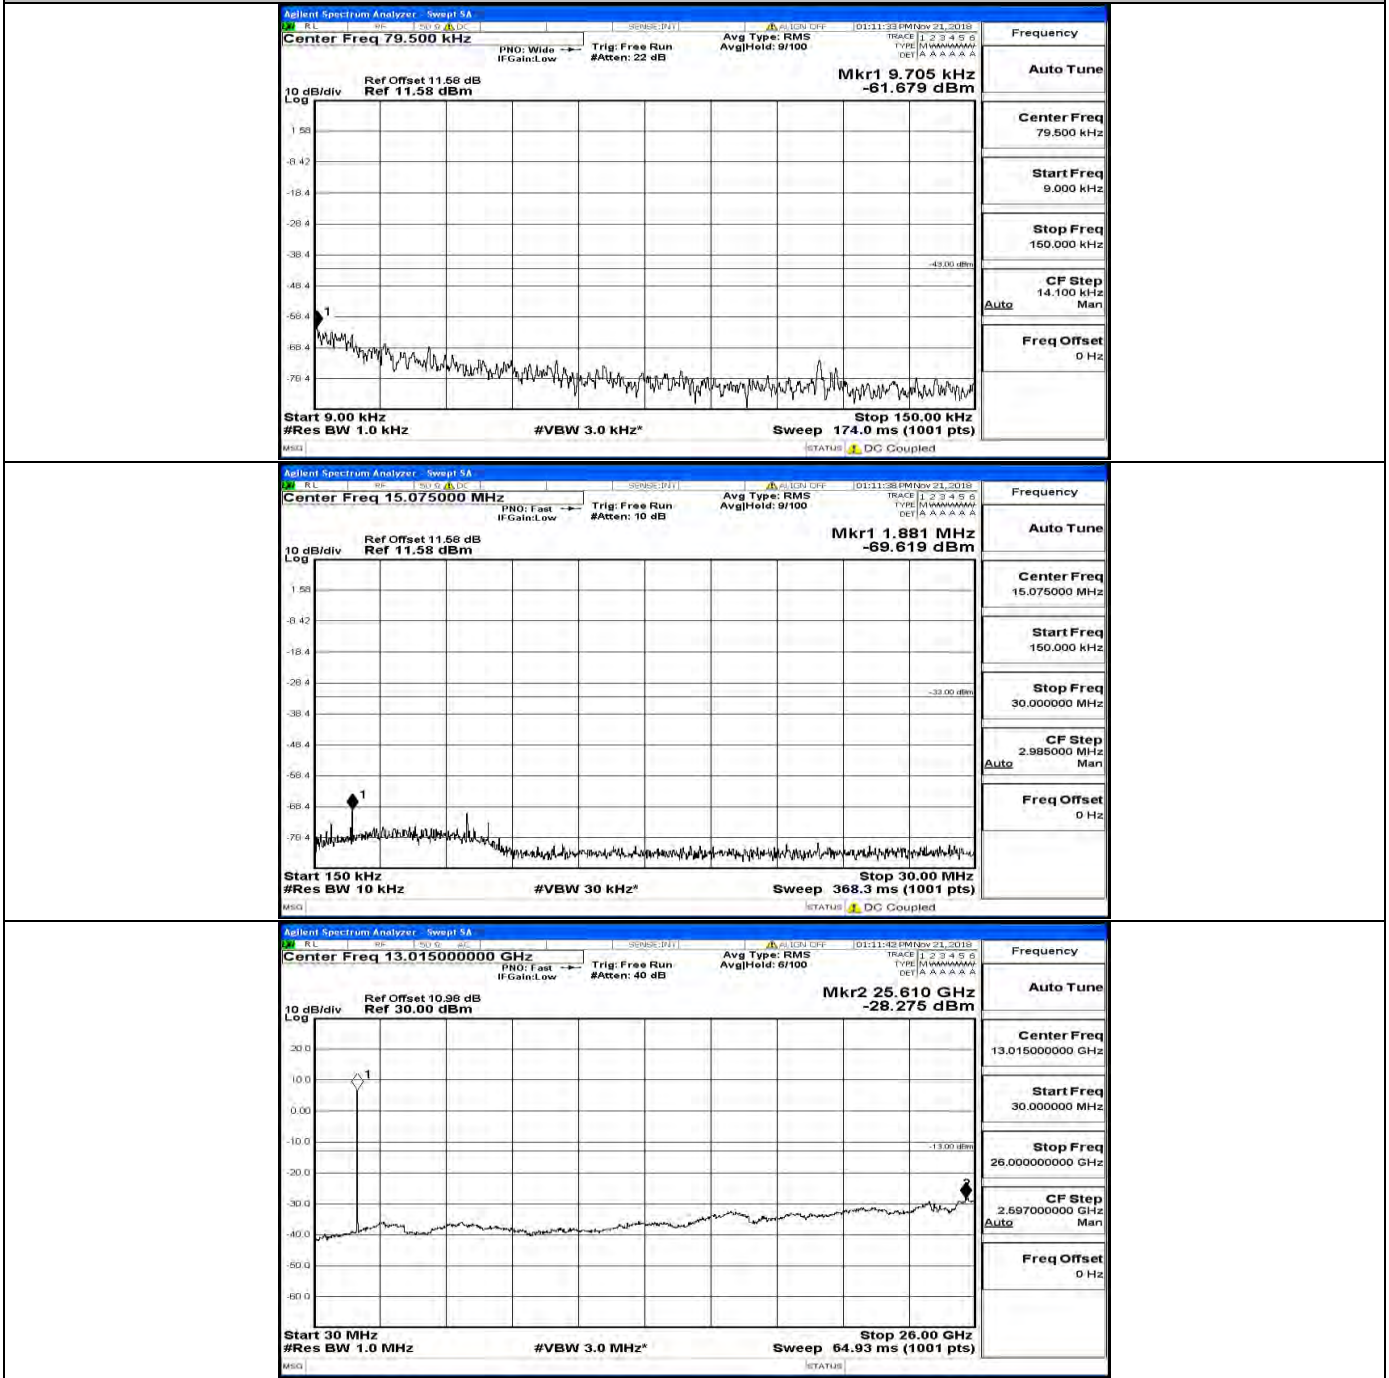

CSE Test Graph(s) (Channel Bandwidth: 10 MHz)_HCH_QPSK