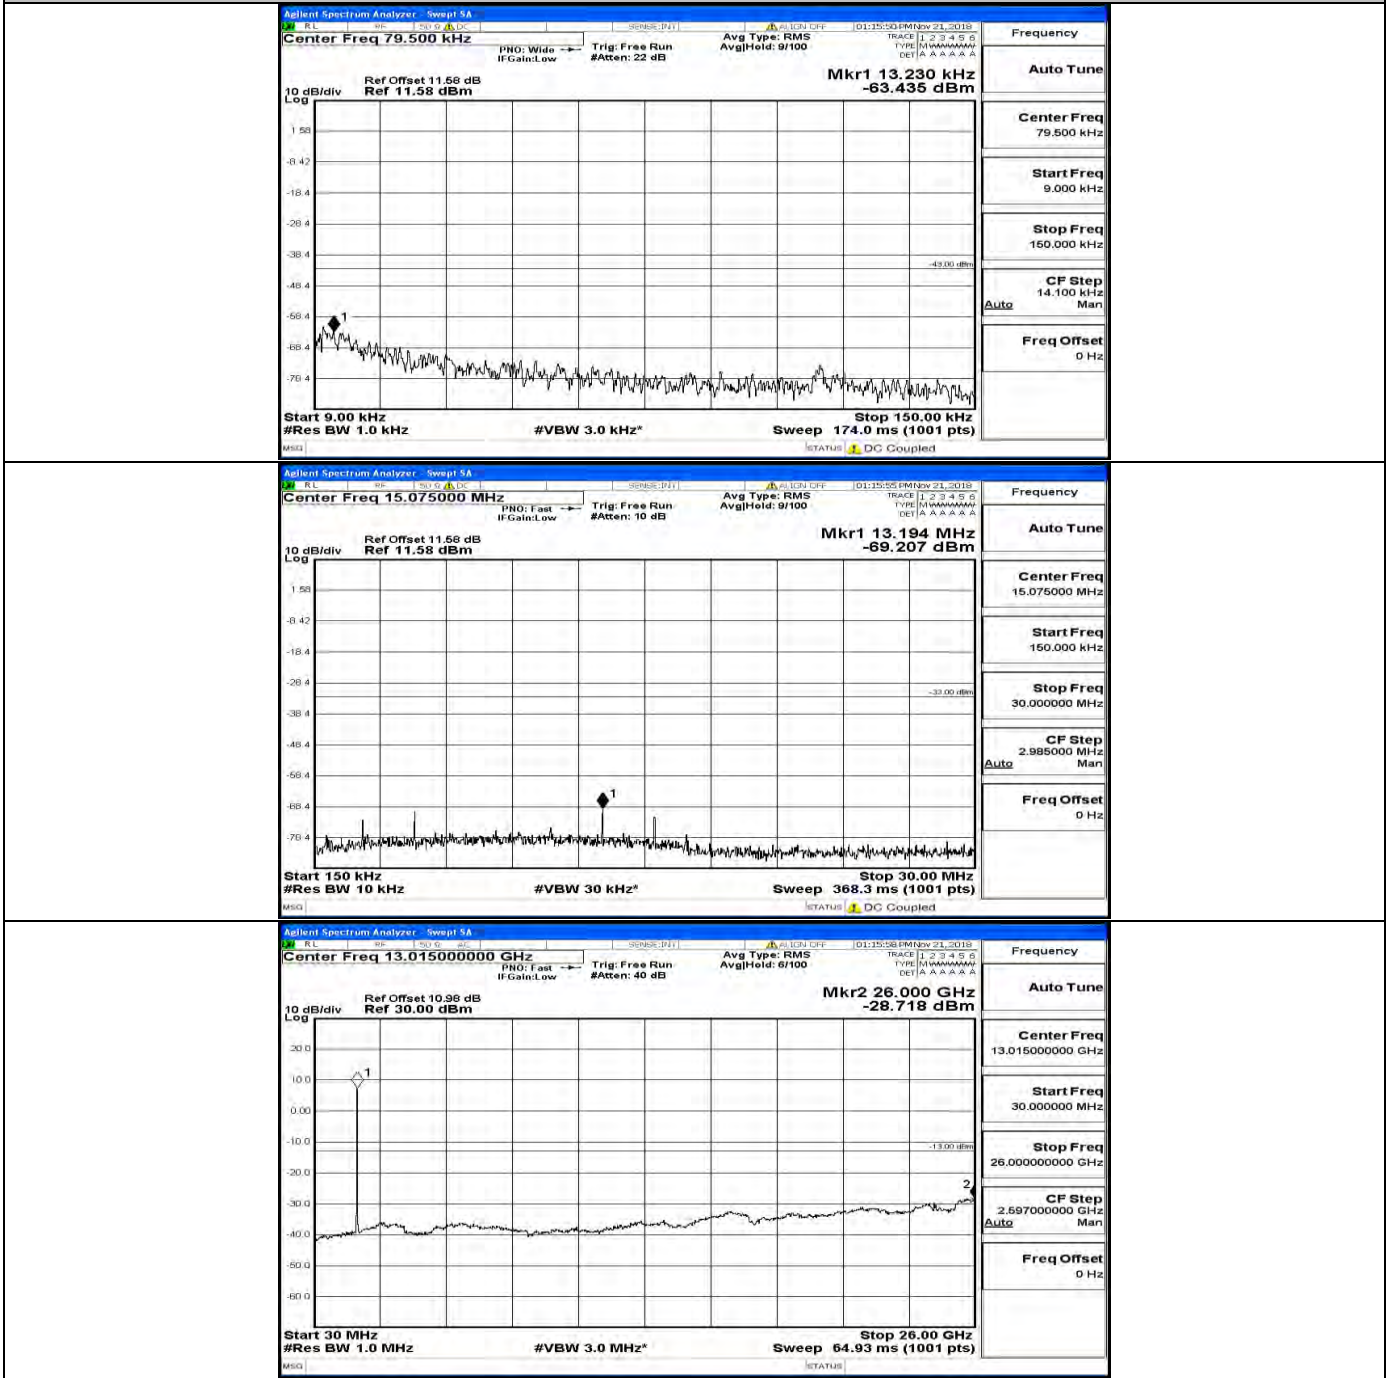

CSE Test Graph(s) (Channel Bandwidth:20 MHz)_HCH_QPSK