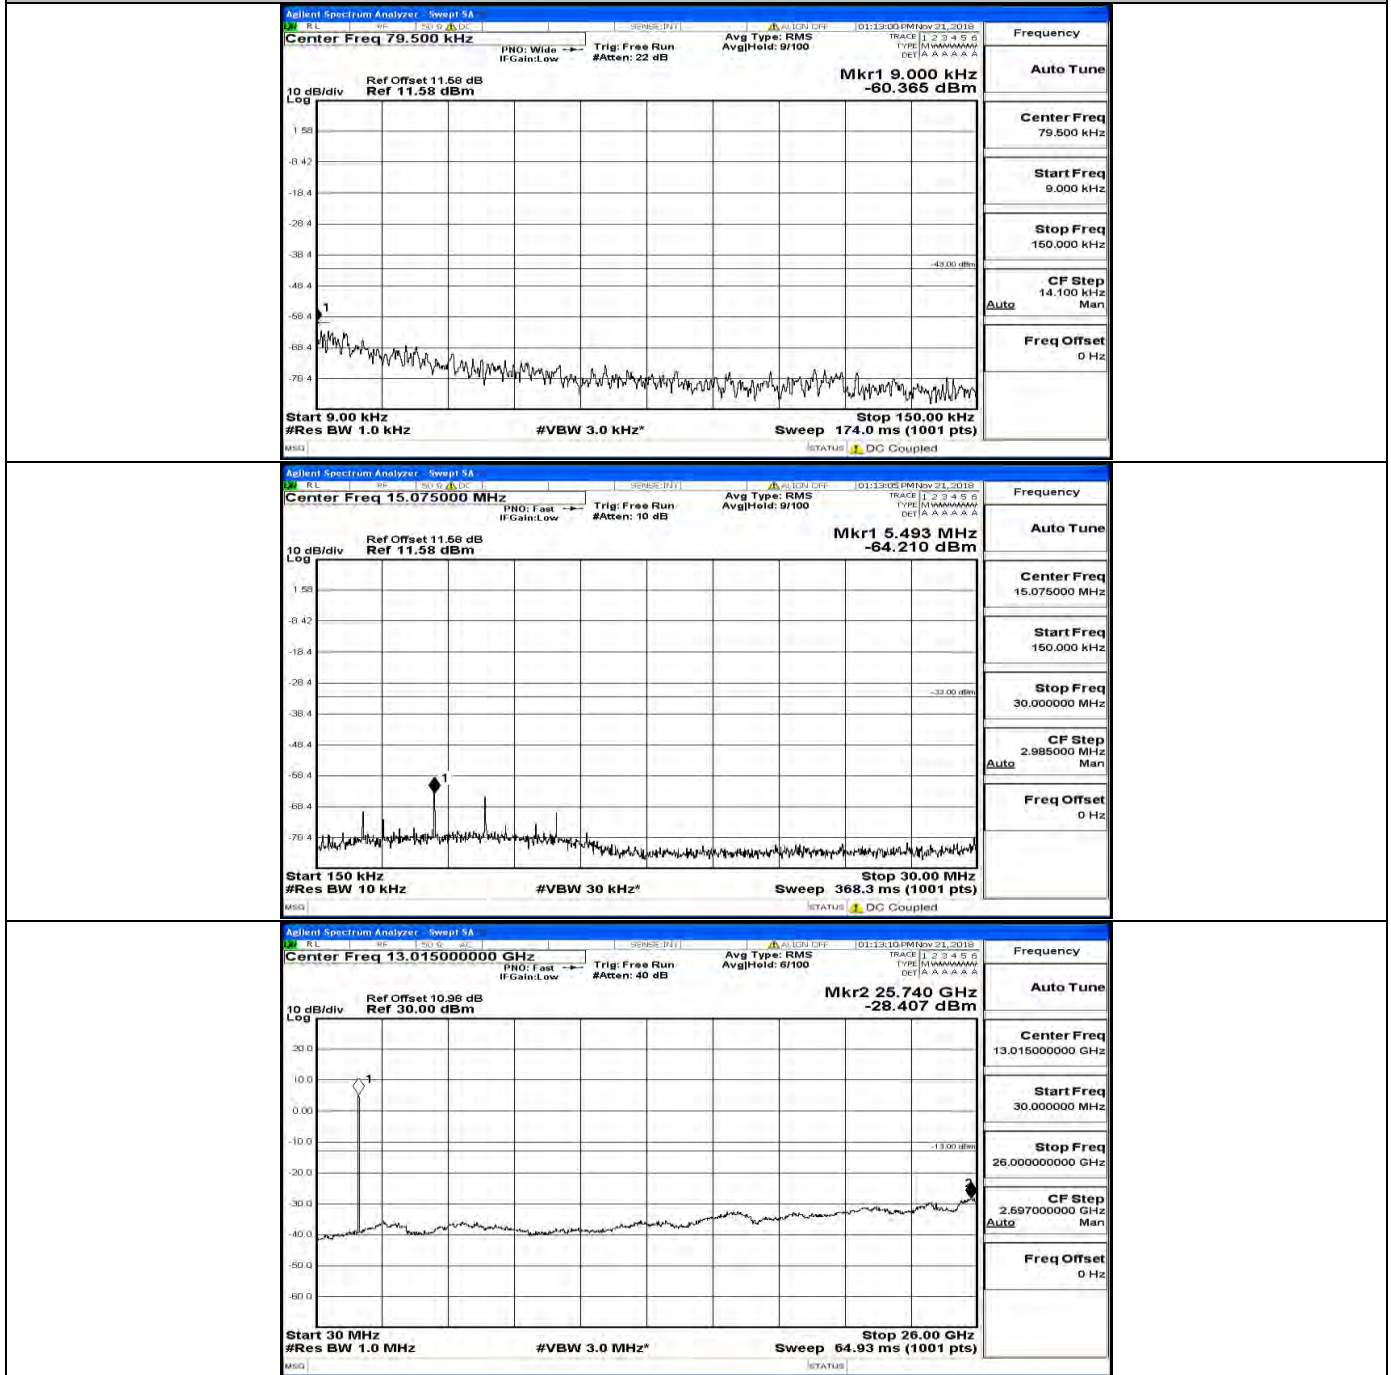

CSE Test Graph(s) (Channel Bandwidth:15 MHz)_MCH_QPSK