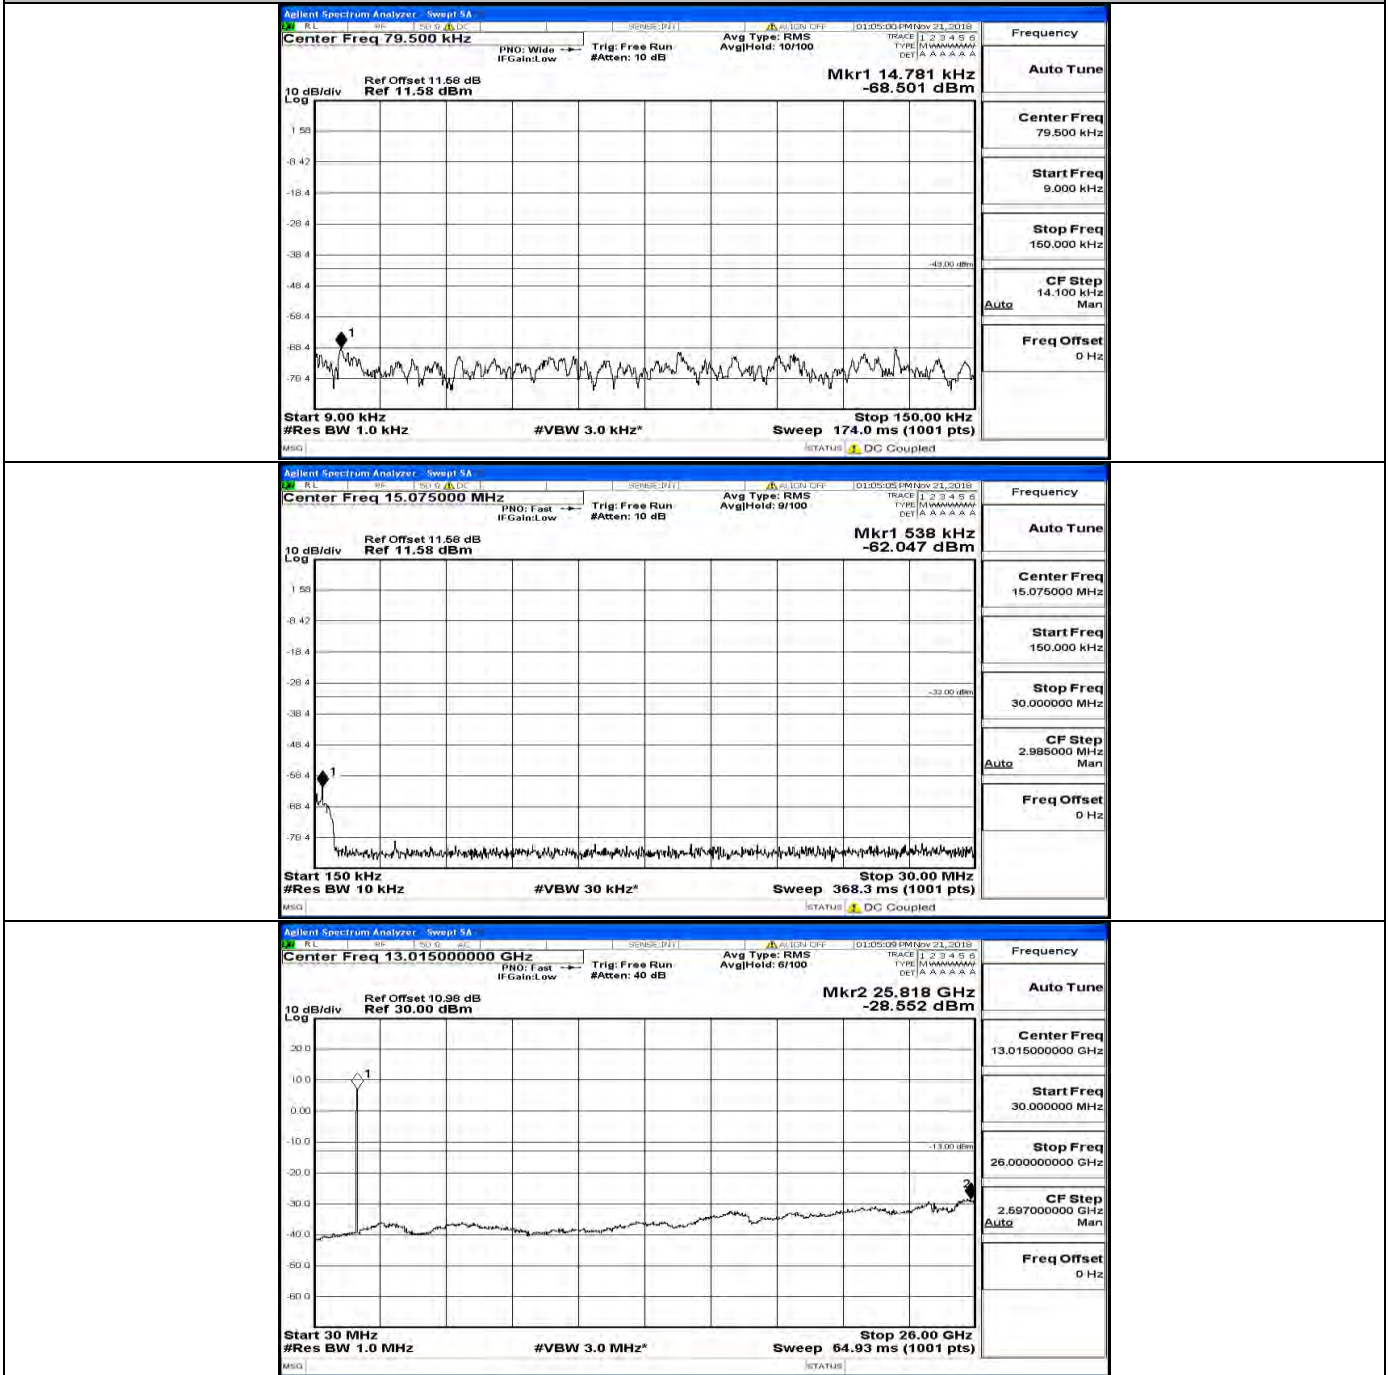

Band Edge Test Graph(s) (Channel Bandwidth:20 MHz)_HCH_QPSK

Band Edge Test Graph(s) (Channel Bandwidth:20 MHz)_LCH_16QAM

Band Edge Test Graph(s) (Channel Bandwidth:20 MHz)_HCH_16QAM

B.5 Conducted Spurious Emission

CSE Test Graph(s) (Channel Bandwidth: 1.4 MHz)_LCH_QPSK

CSE Test Graph(s) (Channel Bandwidth: 1.4 MHz)_MCH_QPSK

CSE Test Graph(s) (Channel Bandwidth: 1.4 MHz)_HCH_QPSK

CSE Test Graph(s) (Channel Bandwidth: 1.4 MHz)_LCH_16QAM

CSE Test Graph(s) (Channel Bandwidth: 1.4 MHz)_MCH_16QAM

CSE Test Graph(s) (Channel Bandwidth: 1.4 MHz)_HCH_16QAM

CSE Test Graph(s) (Channel Bandwidth: 3 MHz)_LCH_QPSK

CSE Test Graph(s) (Channel Bandwidth: 3 MHz)_MCH_QPSK