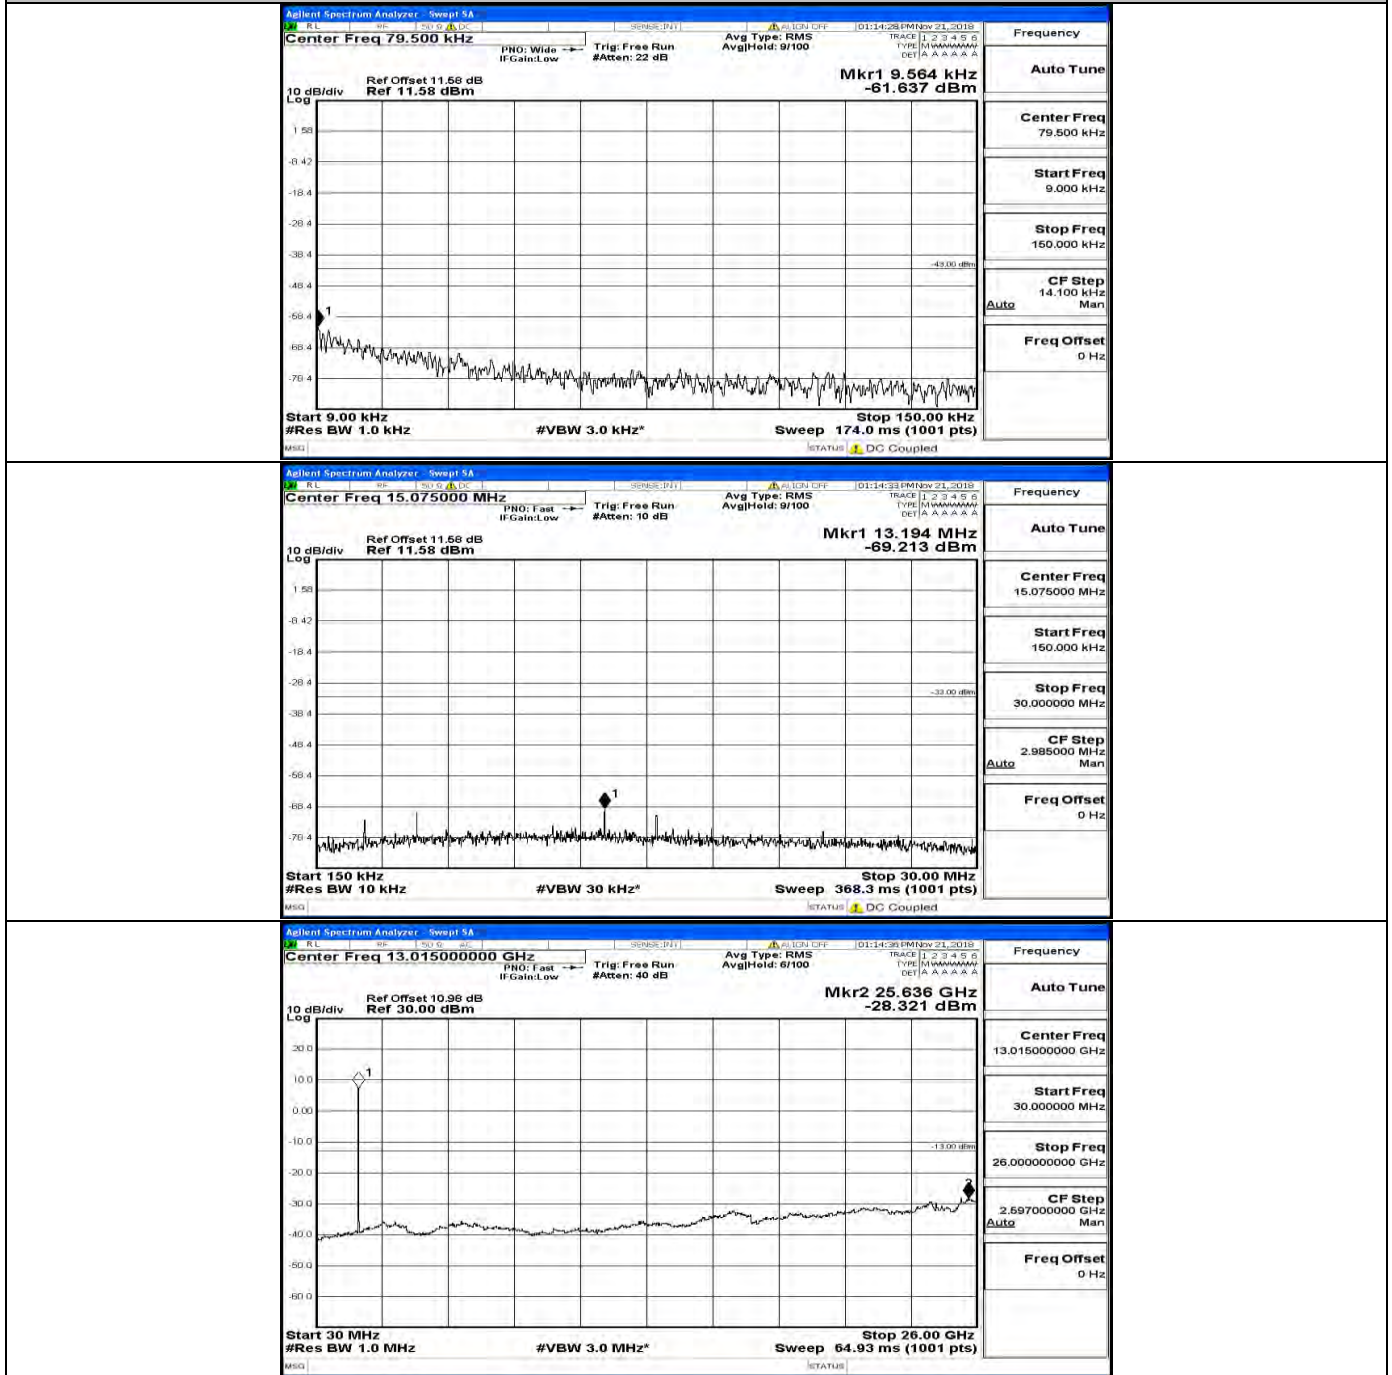

CSE Test Graph(s) (Channel Bandwidth:20 MHz) LCH_QPSK