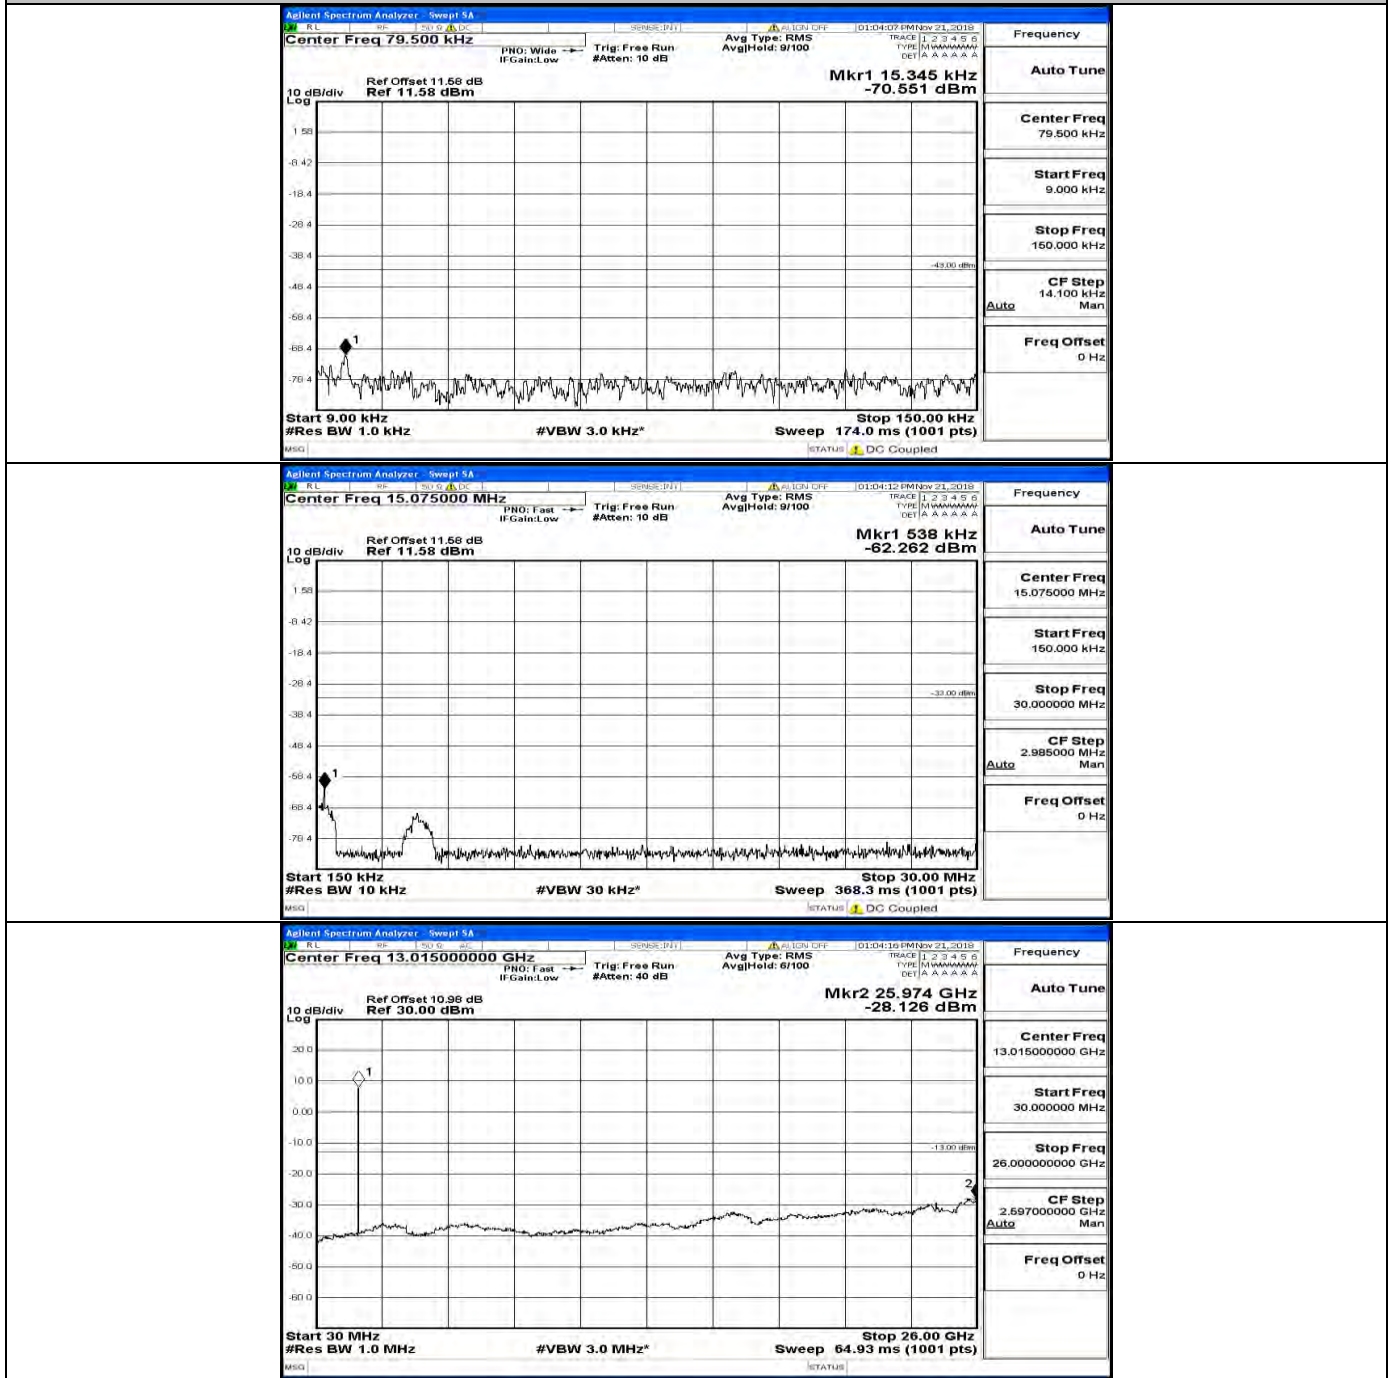

Band Edge Test Graph(s) (Channel Bandwidth:20 MHz)_HCH_QPSK

Band Edge Test Graph(s) (Channel Bandwidth:20 MHz)_LCH_16QAM

Band Edge Test Graph(s) (Channel Bandwidth:20 MHz)_HCH_16QAM

B.5 Conducted Spurious Emission

CSE Test Graph(s) (Channel Bandwidth: 1.4 MHz)_LCH_QPSK

CSE Test Graph(s) (Channel Bandwidth: 1.4 MHz)_MCH_QPSK

CSE Test Graph(s) (Channel Bandwidth: 1.4 MHz)_HCH_QPSK

CSE Test Graph(s) (Channel Bandwidth: 1.4 MHz)_LCH_16QAM

CSE Test Graph(s) (Channel Bandwidth: 1.4 MHz)_MCH_16QAM

CSE Test Graph(s) (Channel Bandwidth: 1.4 MHz)_HCH_16QAM

CSE Test Graph(s) (Channel Bandwidth: 3 MHz)_LCH_QPSK

CSE Test Graph(s) (Channel Bandwidth: 3 MHz)_MCH_QPSK