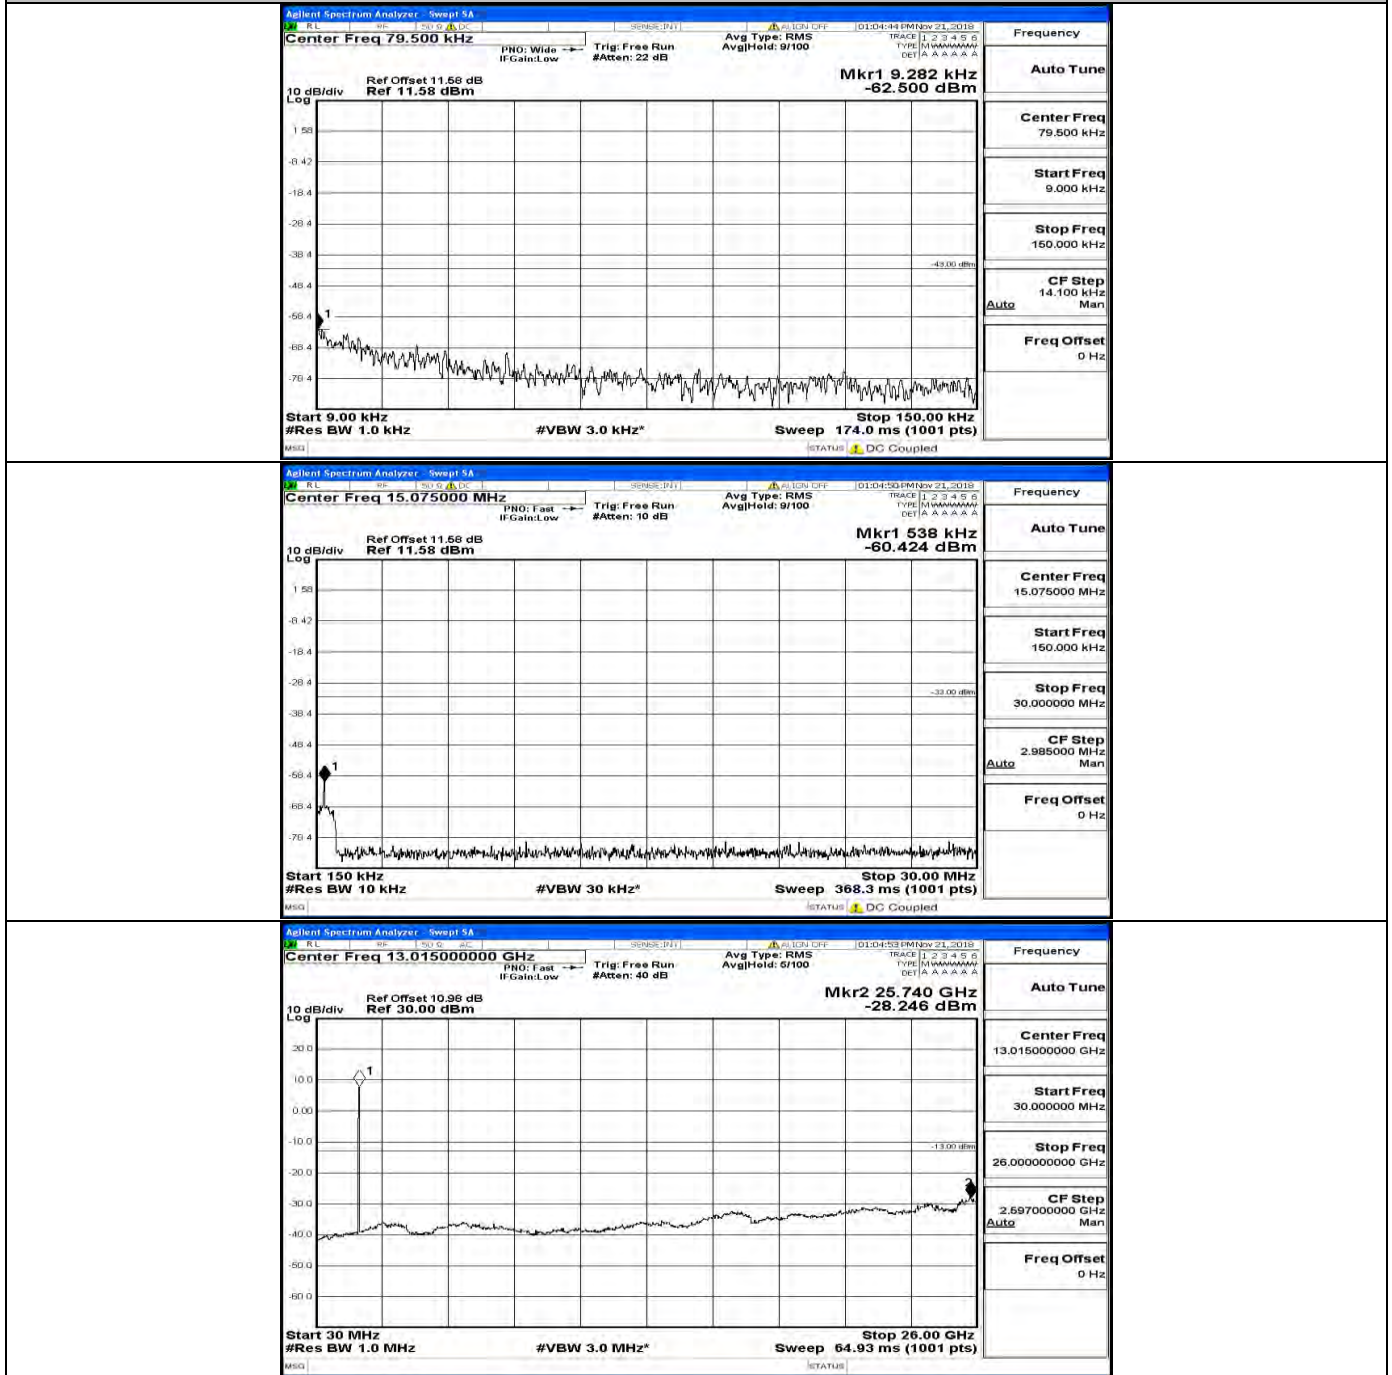

Band Edge Test Graph(s) (Channel Bandwidth:20 MHz)_HCH_QPSK

Band Edge Test Graph(s) (Channel Bandwidth:20 MHz)_LCH_16QAM

Band Edge Test Graph(s) (Channel Bandwidth:20 MHz)_HCH_16QAM

B.5 Conducted Spurious Emission

CSE Test Graph(s) (Channel Bandwidth: 1.4 MHz)_LCH_QPSK

CSE Test Graph(s) (Channel Bandwidth: 1.4 MHz)_MCH_QPSK

CSE Test Graph(s) (Channel Bandwidth: 1.4 MHz)_HCH_QPSK

CSE Test Graph(s) (Channel Bandwidth: 1.4 MHz)_LCH_16QAM

CSE Test Graph(s) (Channel Bandwidth: 1.4 MHz)_MCH_16QAM

CSE Test Graph(s) (Channel Bandwidth: 1.4 MHz)_HCH_16QAM

CSE Test Graph(s) (Channel Bandwidth: 3 MHz)_LCH_QPSK

CSE Test Graph(s) (Channel Bandwidth: 3 MHz)_MCH_QPSK