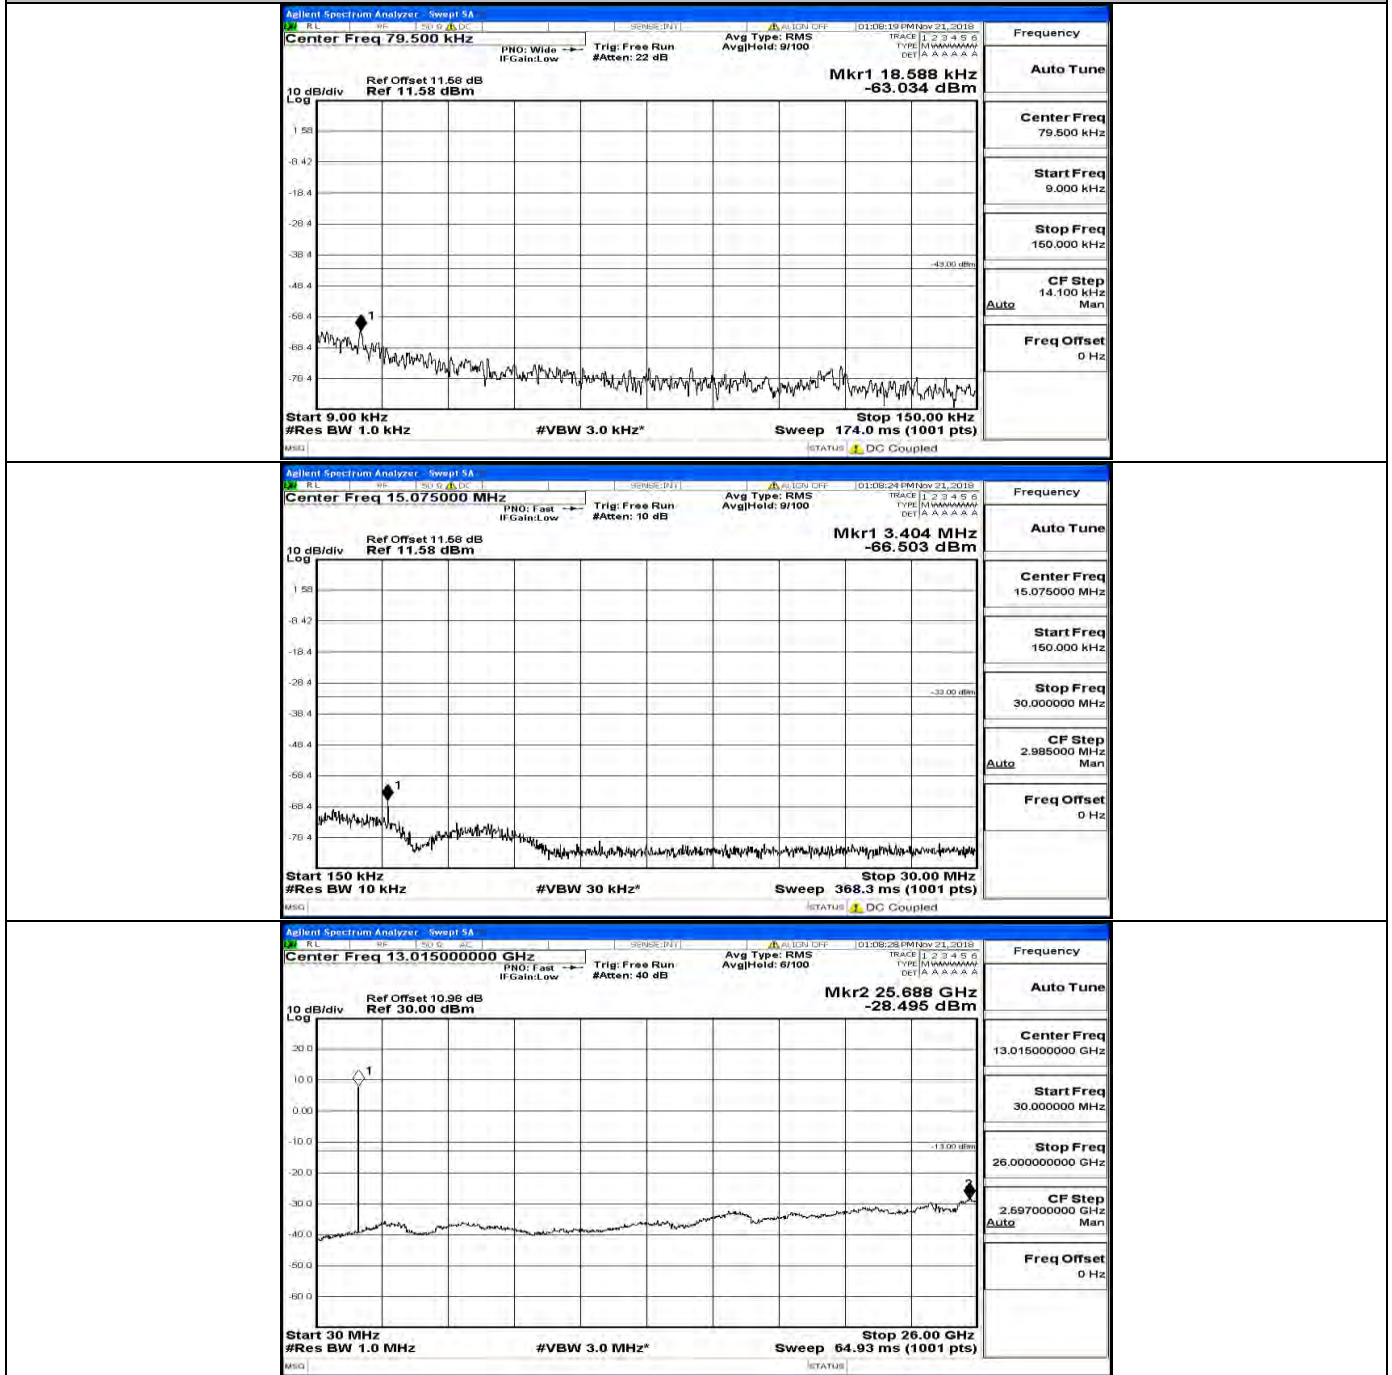

CSE Test Graph(s) (Channel Bandwidth: 5 MHz)_LCH_QPSK

CSE Test Graph(s) (Channel Bandwidth: 5 MHz)_MCH_QPSK

CSE Test Graph(s) (Channel Bandwidth: 5 MHz)_HCH_QPSK

CSE Test Graph(s) (Channel Bandwidth: 5 MHz)_LCH_16QAM

CSE Test Graph(s) (Channel Bandwidth: 5 MHz)_MCH_16QAM

CSE Test Graph(s) (Channel Bandwidth: 5 MHz)_HCH_16QAM

CSE Test Graph(s) (Channel Bandwidth: 10 MHz) LCH_QPSK

CSE Test Graph(s) (Channel Bandwidth: 10 MHz)_MCH_QPSK