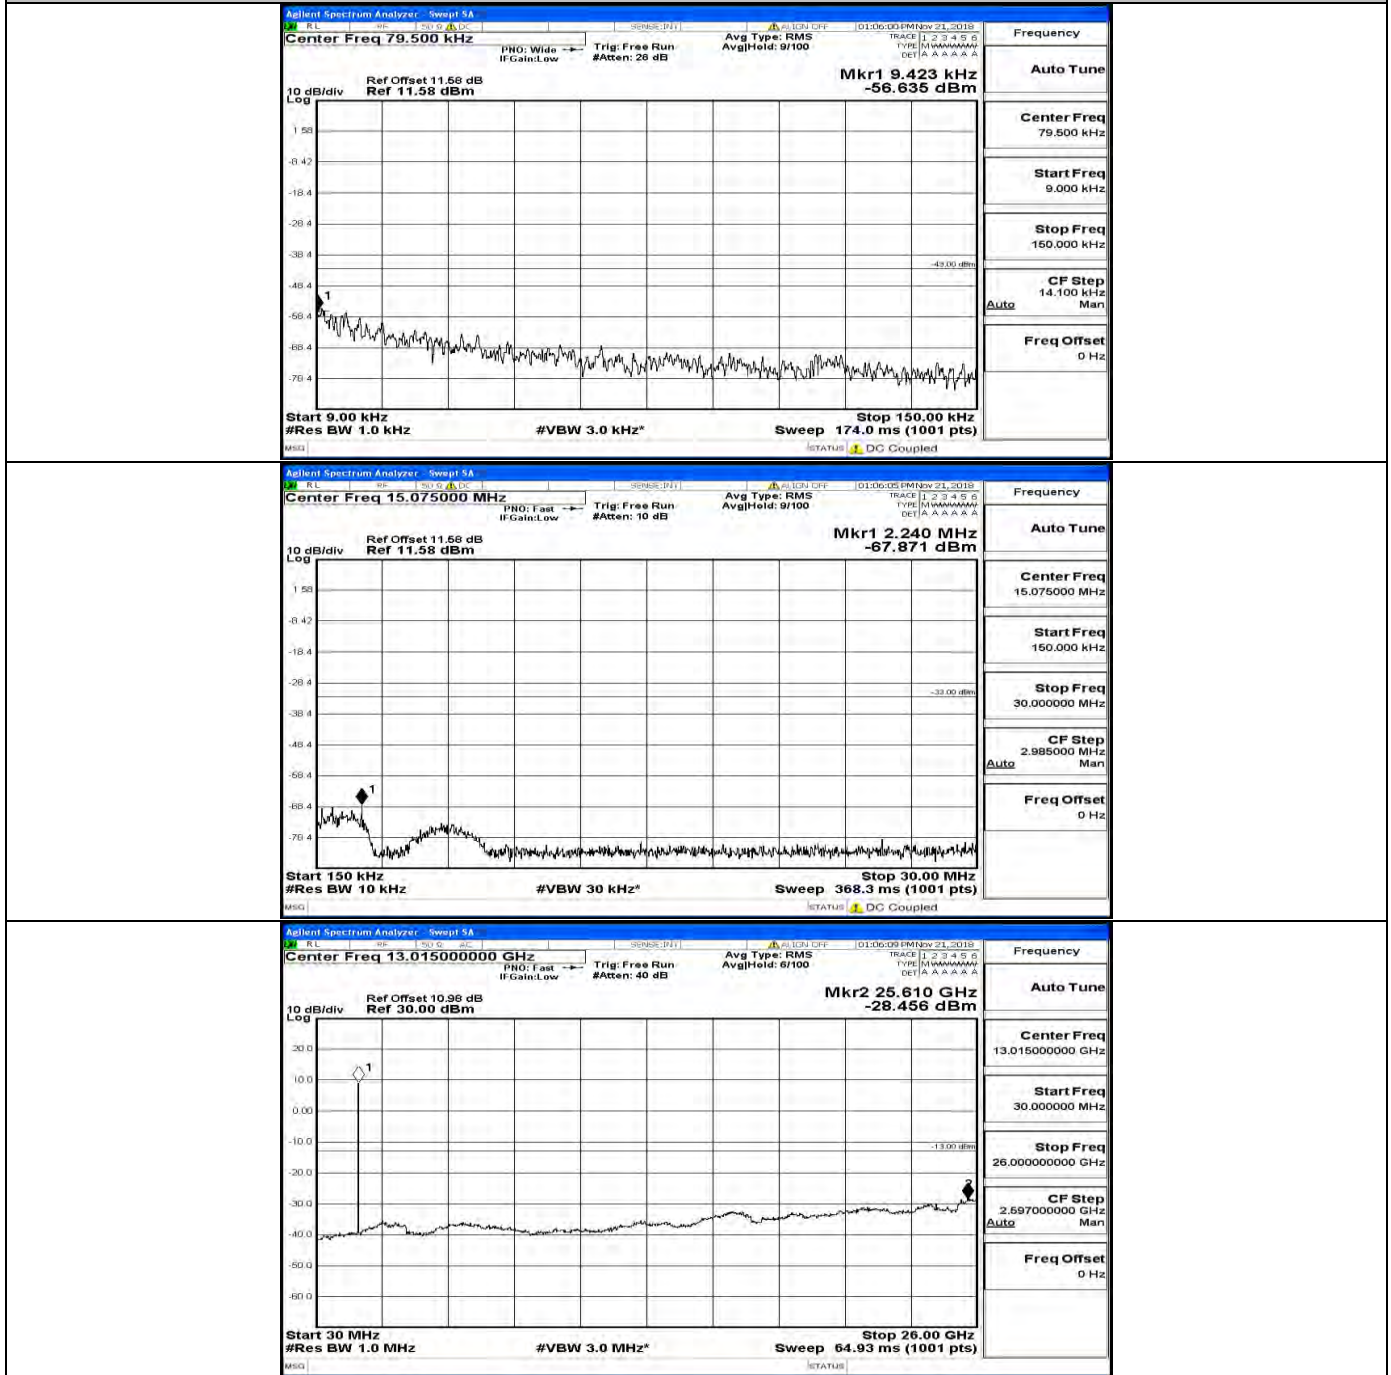

Band Edge Test Graph(s) (Channel Bandwidth:20 MHz)_HCH_QPSK

Band Edge Test Graph(s) (Channel Bandwidth:20 MHz)_LCH_16QAM

Band Edge Test Graph(s) (Channel Bandwidth:20 MHz)_HCH_16QAM

B.5 Conducted Spurious Emission

CSE Test Graph(s) (Channel Bandwidth: 1.4 MHz)_LCH_QPSK

CSE Test Graph(s) (Channel Bandwidth: 1.4 MHz)_MCH_QPSK

CSE Test Graph(s) (Channel Bandwidth: 1.4 MHz)_HCH_QPSK

CSE Test Graph(s) (Channel Bandwidth: 1.4 MHz)_LCH_16QAM

CSE Test Graph(s) (Channel Bandwidth: 1.4 MHz)_MCH_16QAM

CSE Test Graph(s) (Channel Bandwidth: 1.4 MHz)_HCH_16QAM

CSE Test Graph(s) (Channel Bandwidth: 3 MHz)_LCH_QPSK

CSE Test Graph(s) (Channel Bandwidth: 3 MHz)_MCH_QPSK