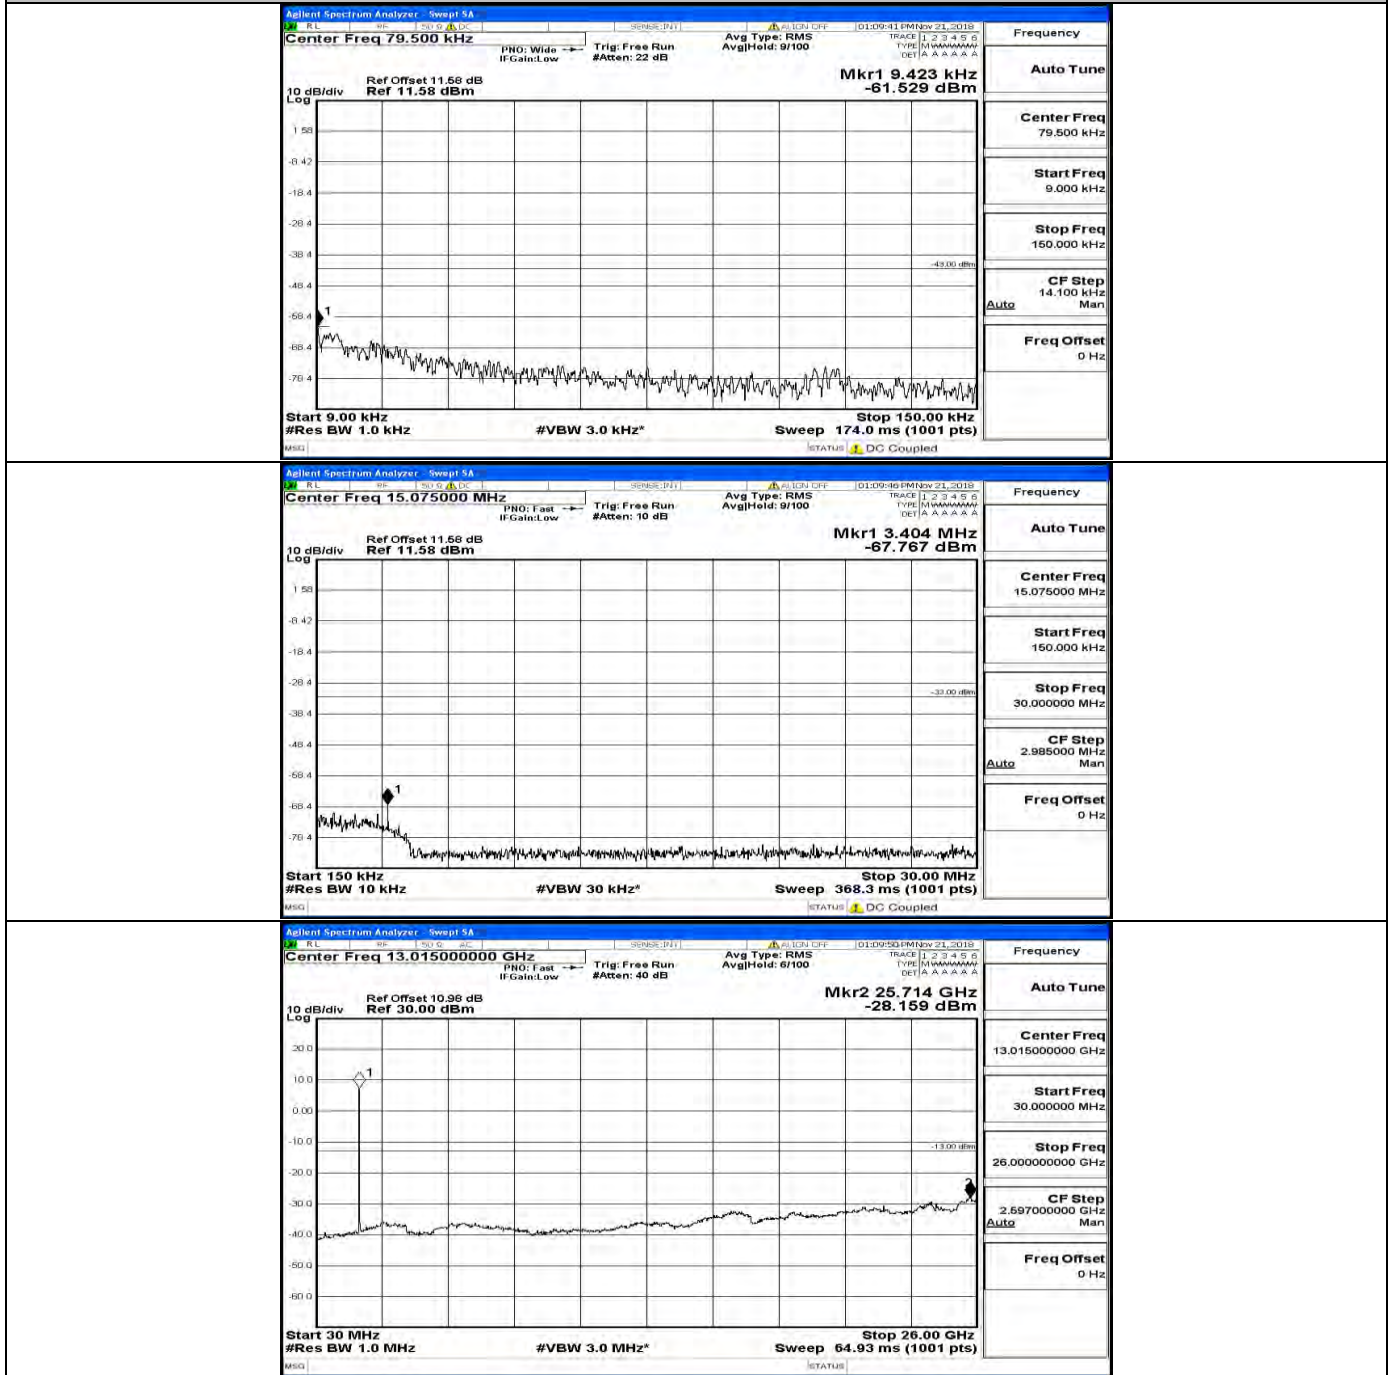

Band Edge Test Graph(s) (Channel Bandwidth:20 MHz)_HCH_QPSK

Band Edge Test Graph(s) (Channel Bandwidth:20 MHz)_LCH_16QAM

Band Edge Test Graph(s) (Channel Bandwidth:20 MHz)_HCH_16QAM

B.5 Conducted Spurious Emission

CSE Test Graph(s) (Channel Bandwidth: 5 MHz)_LCH_QPSK

CSE Test Graph(s) (Channel Bandwidth: 5 MHz)_MCH_QPSK

CSE Test Graph(s) (Channel Bandwidth: 5 MHz)_HCH_QPSK

CSE Test Graph(s) (Channel Bandwidth: 5 MHz)_LCH_16QAM

CSE Test Graph(s) (Channel Bandwidth: 5 MHz)_MCH_16QAM

CSE Test Graph(s) (Channel Bandwidth: 5 MHz)_HCH_16QAM

CSE Test Graph(s) (Channel Bandwidth: 10 MHz) LCH_QPSK

CSE Test Graph(s) (Channel Bandwidth: 10 MHz)_MCH_QPSK