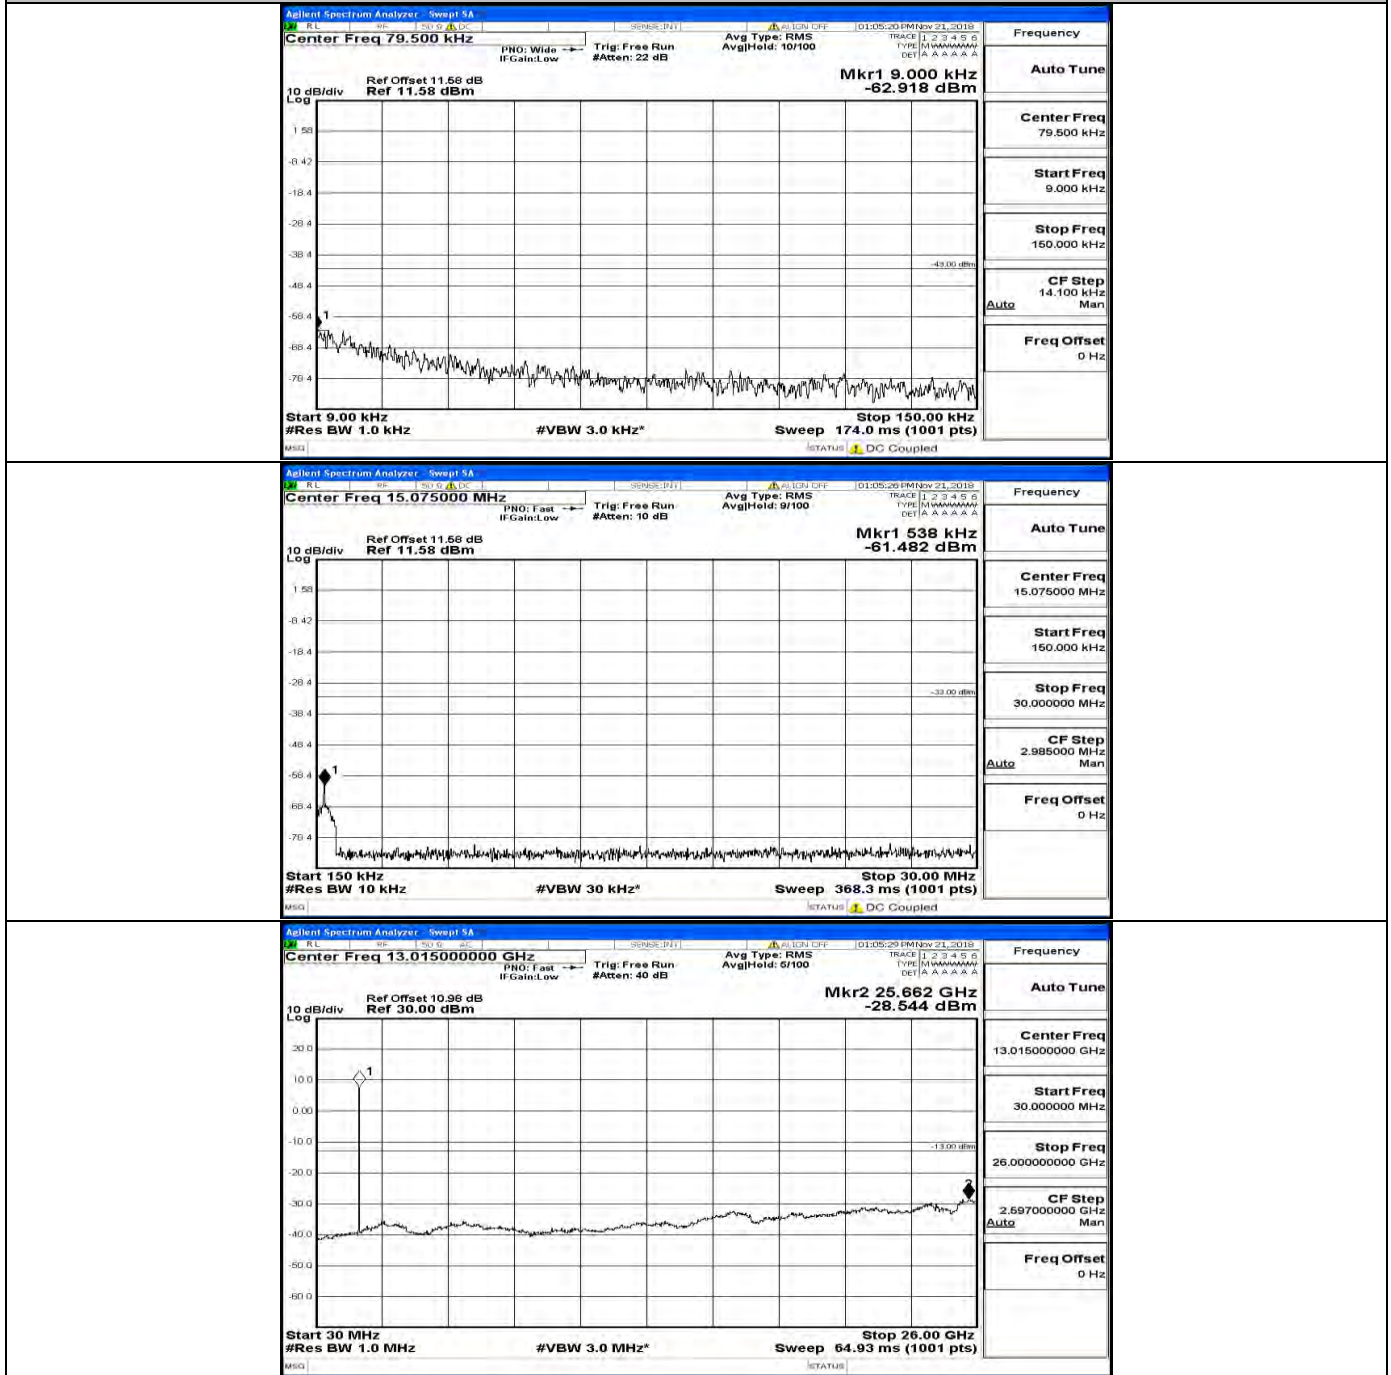

Band Edge Test Graph(s) (Channel Bandwidth:20 MHz)_HCH_QPSK

Band Edge Test Graph(s) (Channel Bandwidth:20 MHz)_LCH_16QAM

Band Edge Test Graph(s) (Channel Bandwidth:20 MHz)_HCH_16QAM

B.5 Conducted Spurious Emission

CSE Test Graph(s) (Channel Bandwidth: 1.4 MHz)_LCH_QPSK

CSE Test Graph(s) (Channel Bandwidth: 1.4 MHz)_MCH_QPSK

CSE Test Graph(s) (Channel Bandwidth: 1.4 MHz)_HCH_QPSK

CSE Test Graph(s) (Channel Bandwidth: 1.4 MHz)_LCH_16QAM

CSE Test Graph(s) (Channel Bandwidth: 1.4 MHz)_MCH_16QAM

CSE Test Graph(s) (Channel Bandwidth: 1.4 MHz)_HCH_16QAM

CSE Test Graph(s) (Channel Bandwidth: 3 MHz)_LCH_QPSK

CSE Test Graph(s) (Channel Bandwidth: 3 MHz)_MCH_QPSK