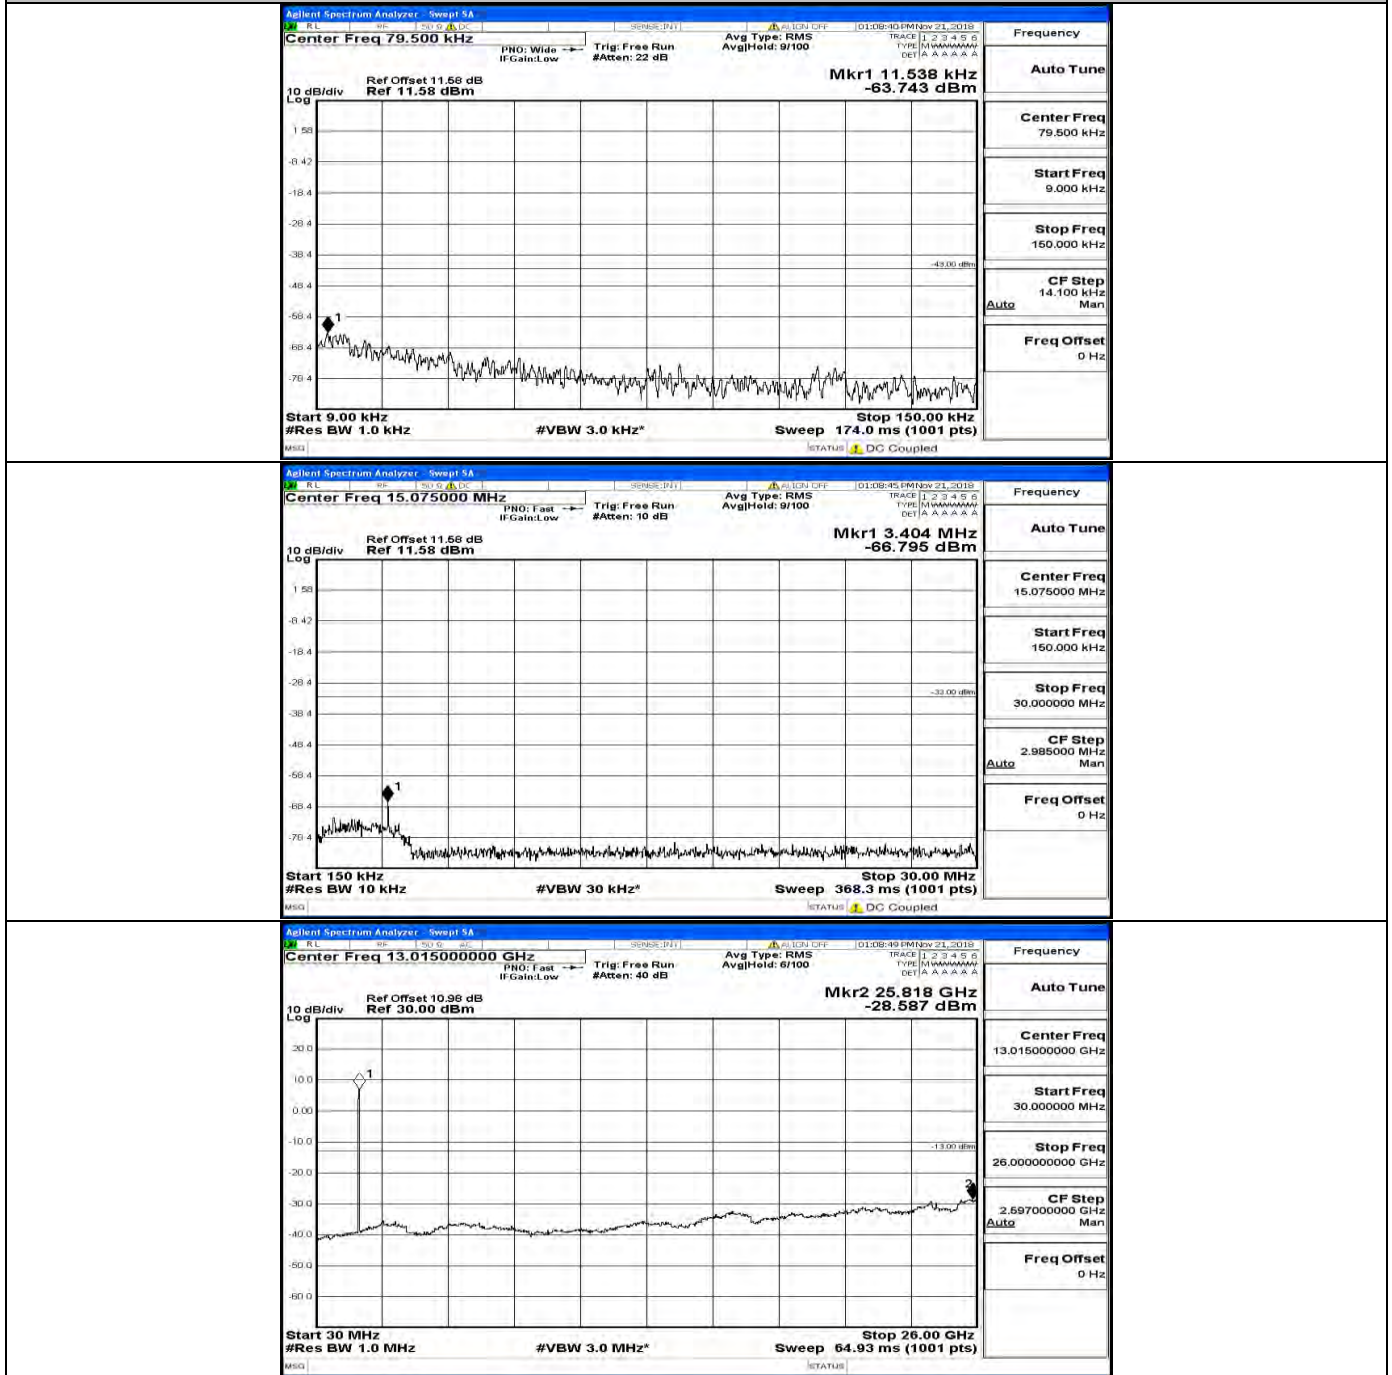

CSE Test Graph(s) (Channel Bandwidth: 3 MHz)_HCH_QPSK

CSE Test Graph(s) (Channel Bandwidth: 3 MHz)_LCH_16QAM

CSE Test Graph(s) (Channel Bandwidth: 3 MHz)_MCH_16QAM

CSE Test Graph(s) (Channel Bandwidth: 3 MHz)_HCH_16QAM

CSE Test Graph(s) (Channel Bandwidth: 5 MHz)_LCH_QPSK

CSE Test Graph(s) (Channel Bandwidth: 5 MHz)_MCH_QPSK

CSE Test Graph(s) (Channel Bandwidth: 5 MHz)_HCH_QPSK

CSE Test Graph(s) (Channel Bandwidth: 5 MHz)_LCH_16QAM