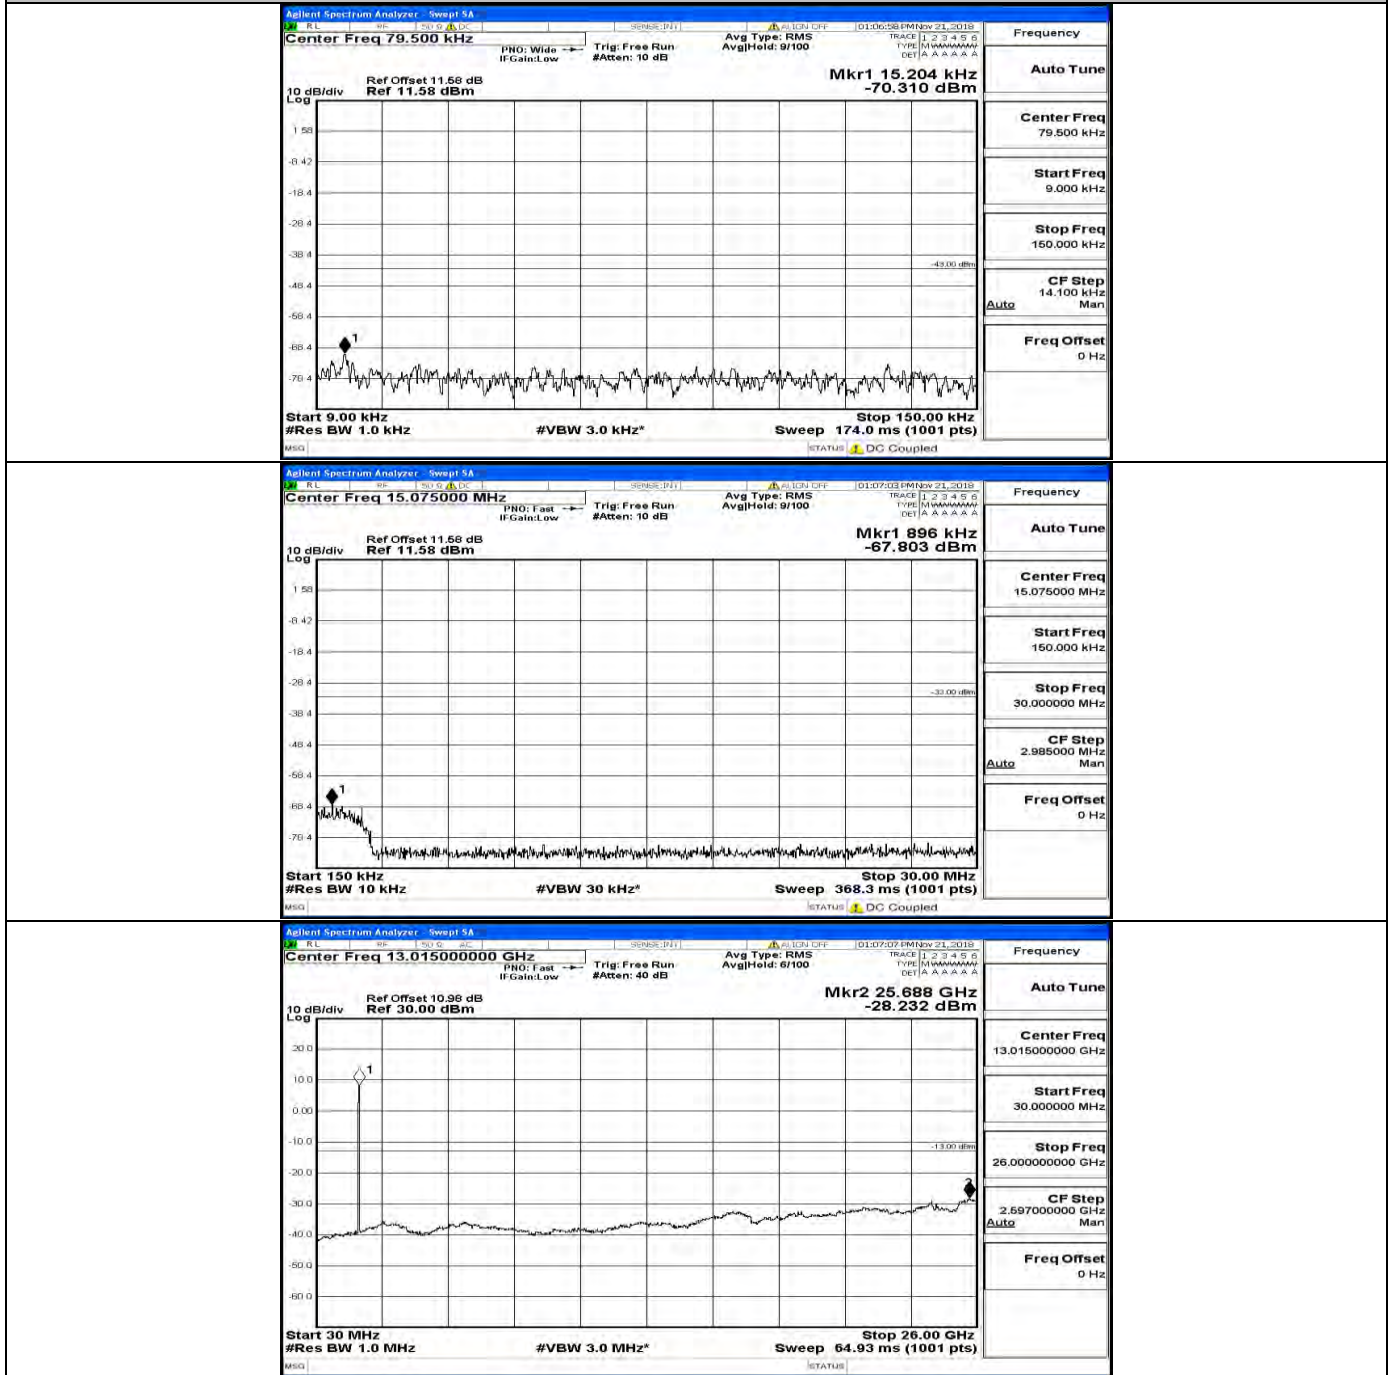

Band Edge Test Graph(s) (Channel Bandwidth:20 MHz)_HCH_QPSK

Band Edge Test Graph(s) (Channel Bandwidth:20 MHz)_LCH_16QAM

Band Edge Test Graph(s) (Channel Bandwidth:20 MHz)_HCH_16QAM

B.5 Conducted Spurious Emission

CSE Test Graph(s) (Channel Bandwidth: 1.4 MHz)_LCH_QPSK

CSE Test Graph(s) (Channel Bandwidth: 1.4 MHz)_MCH_QPSK

CSE Test Graph(s) (Channel Bandwidth: 1.4 MHz)_HCH_QPSK

CSE Test Graph(s) (Channel Bandwidth: 1.4 MHz)_LCH_16QAM

CSE Test Graph(s) (Channel Bandwidth: 1.4 MHz)_MCH_16QAM

CSE Test Graph(s) (Channel Bandwidth: 1.4 MHz)_HCH_16QAM

CSE Test Graph(s) (Channel Bandwidth: 3 MHz)_LCH_QPSK

CSE Test Graph(s) (Channel Bandwidth: 3 MHz)_MCH_QPSK

CSE Test Graph(s) (Channel Bandwidth: 3 MHz)_HCH_QPSK

CSE Test Graph(s) (Channel Bandwidth: 3 MHz)_LCH_16QAM

CSE Test Graph(s) (Channel Bandwidth: 3 MHz)_MCH_16QAM

CSE Test Graph(s) (Channel Bandwidth: 3 MHz)_HCH_16QAM