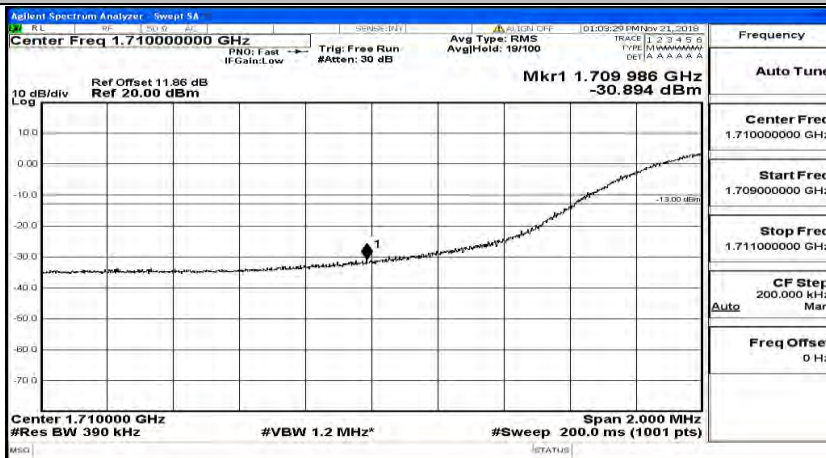

Band Edge Test Graph(s) (Channel Bandwidth:20 MHz)_HCH_QPSK

Band Edge Test Graph(s) (Channel Bandwidth:20 MHz)_LCH_16QAM

Band Edge Test Graph(s) (Channel Bandwidth:20 MHz)_HCH_16QAM

B.5 Conducted Spurious Emission

CSE Test Graph(s) (Channel Bandwidth: 1.4 MHz)_LCH_QPSK

CSE Test Graph(s) (Channel Bandwidth: 1.4 MHz)_MCH_QPSK

CSE Test Graph(s) (Channel Bandwidth: 1.4 MHz)_HCH_QPSK

CSE Test Graph(s) (Channel Bandwidth: 1.4 MHz)_LCH_16QAM