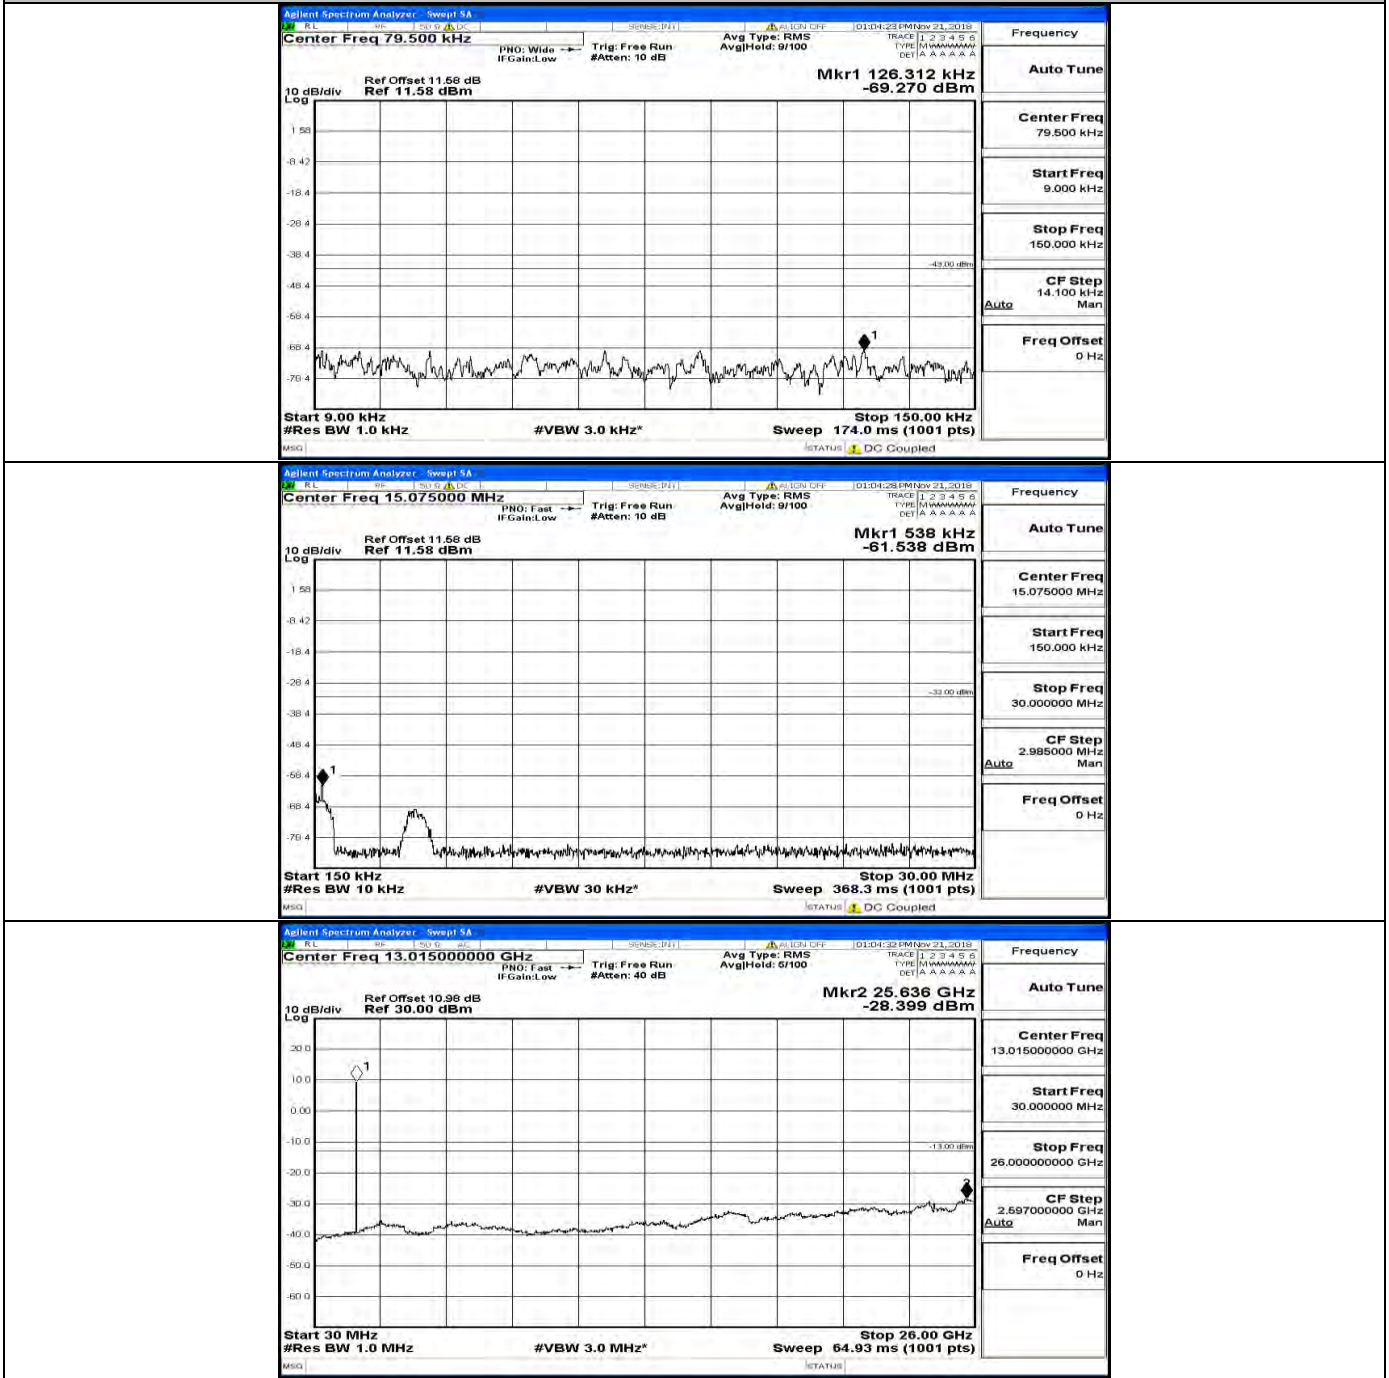

Band Edge Test Graph(s) (Channel Bandwidth:20 MHz)_HCH_QPSK

Band Edge Test Graph(s) (Channel Bandwidth:20 MHz)_LCH_16QAM

Band Edge Test Graph(s) (Channel Bandwidth:20 MHz)_HCH_16QAM

B.5 Conducted Spurious Emission

CSE Test Graph(s) (Channel Bandwidth: 1.4 MHz)_LCH_QPSK

CSE Test Graph(s) (Channel Bandwidth: 1.4 MHz)_MCH_QPSK

CSE Test Graph(s) (Channel Bandwidth: 1.4 MHz)_HCH_QPSK

CSE Test Graph(s) (Channel Bandwidth: 1.4 MHz)_LCH_16QAM

CSE Test Graph(s) (Channel Bandwidth: 1.4 MHz)_MCH_16QAM

CSE Test Graph(s) (Channel Bandwidth: 1.4 MHz)_HCH_16QAM

CSE Test Graph(s) (Channel Bandwidth: 3 MHz)_LCH_QPSK

CSE Test Graph(s) (Channel Bandwidth: 3 MHz)_MCH_QPSK