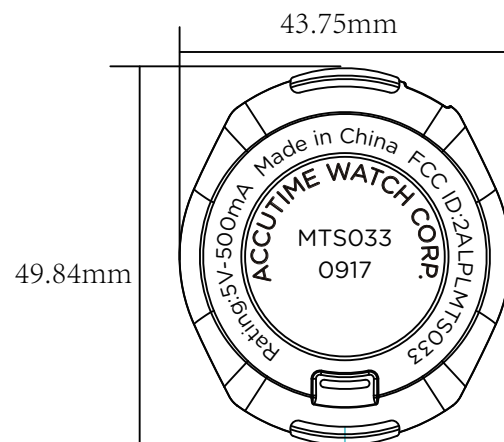

color: cold gray 8C

Size:43.73\*49.84MM  
color: cold gray 8C