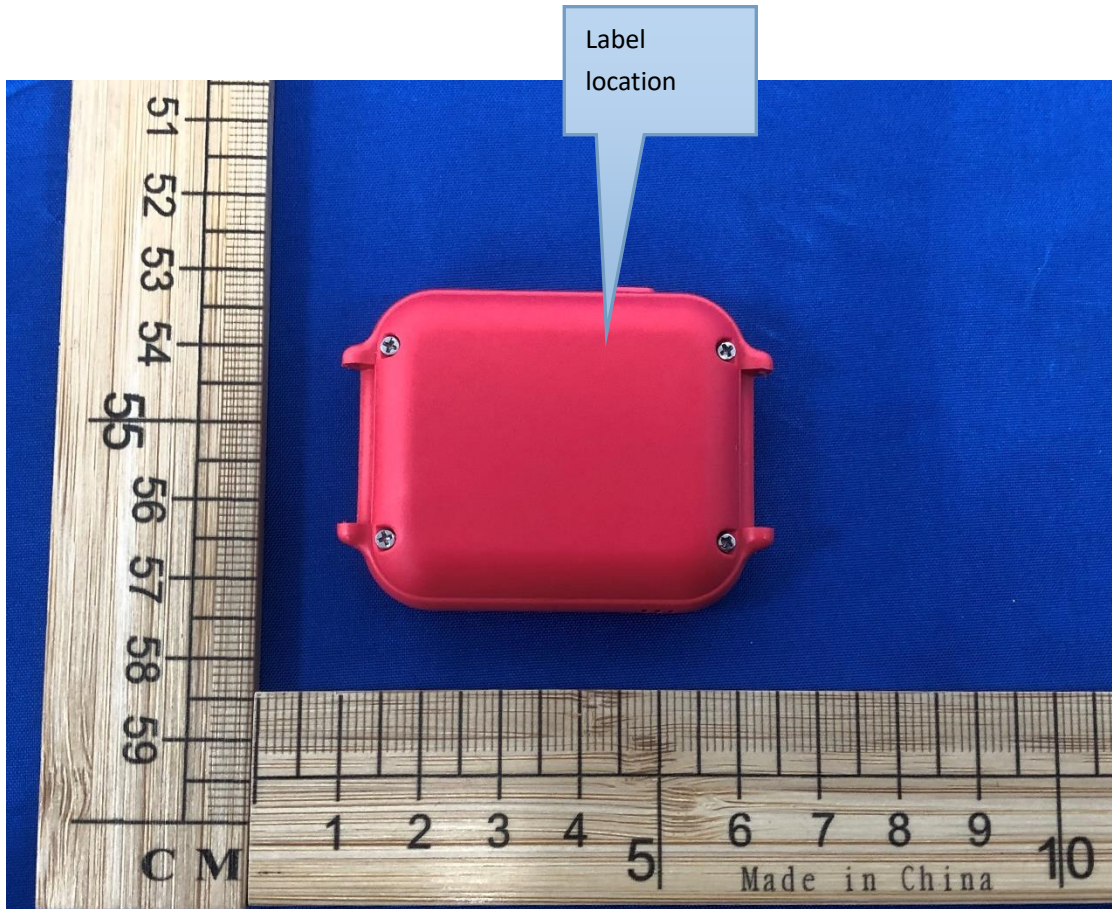

Label & label location

Size: 38*45.574mm