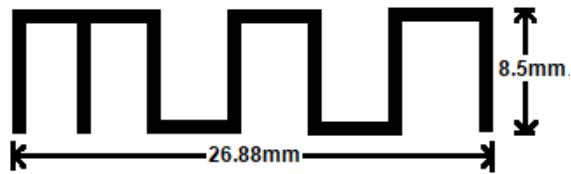

Antenna Specification

#

Model Name	2.4G FHSS ANT		
Frequency	2400MHz	2450MHz	2500MHz
Gain (dBi)	-1.02dBi	-0.45dBi	0 dBi
MAX. Gain	0 dBi		
Impedance	50 Ω		
Antenna Length	26.8mm		
Manufacturer & address	Shenzhen Ksu Electronics Co., LTD 5F, B1 Building, Xujingchang Science and Technology Industrial Park, 39 Haoye Road, Fuhai Street, Baoan District, Shenzhen, Guangdong Province		

Antenna Photo & Length (mm)

Legend	
—	2400.00(MHz)
—	2450.00(MHz)
—	2500.00(MHz)

XOZ