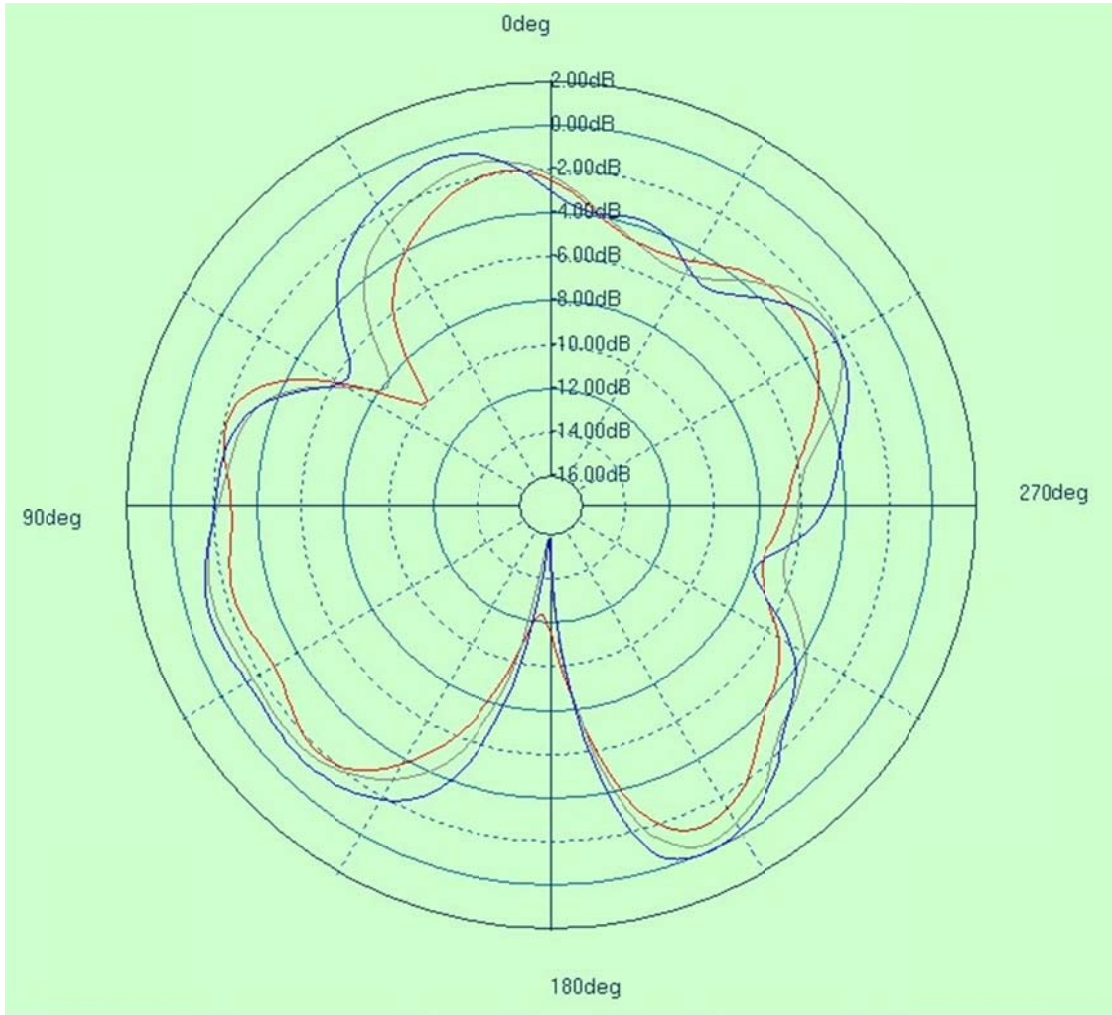

Antenna Specification

#

Model Name	2.4G FHSS ANT		
Frequency	2400MHz	2450MHz	2500MHz
Gain (dBi)	-1.02dBi	-0.45dBi	0 dBi
MAX. Gain	0 dBi		
Impedance	50 Ω		
Antenna Length	26.8mm		
Manufacturer & address	Shenzhen Ksu Electronics Co., LTD 5F, B1 Building, Xujingchang Science and Technology Industrial Park, 39 Haoye Road, Fuhai Street, Baoan District, Shenzhen, Guangdong Province		

Antenna Photo & Length (mm)

Legend	
—	2400.00(MHz)
—	2450.00(MHz)
—	2500.00(MHz)

XOZ

YOZ

#