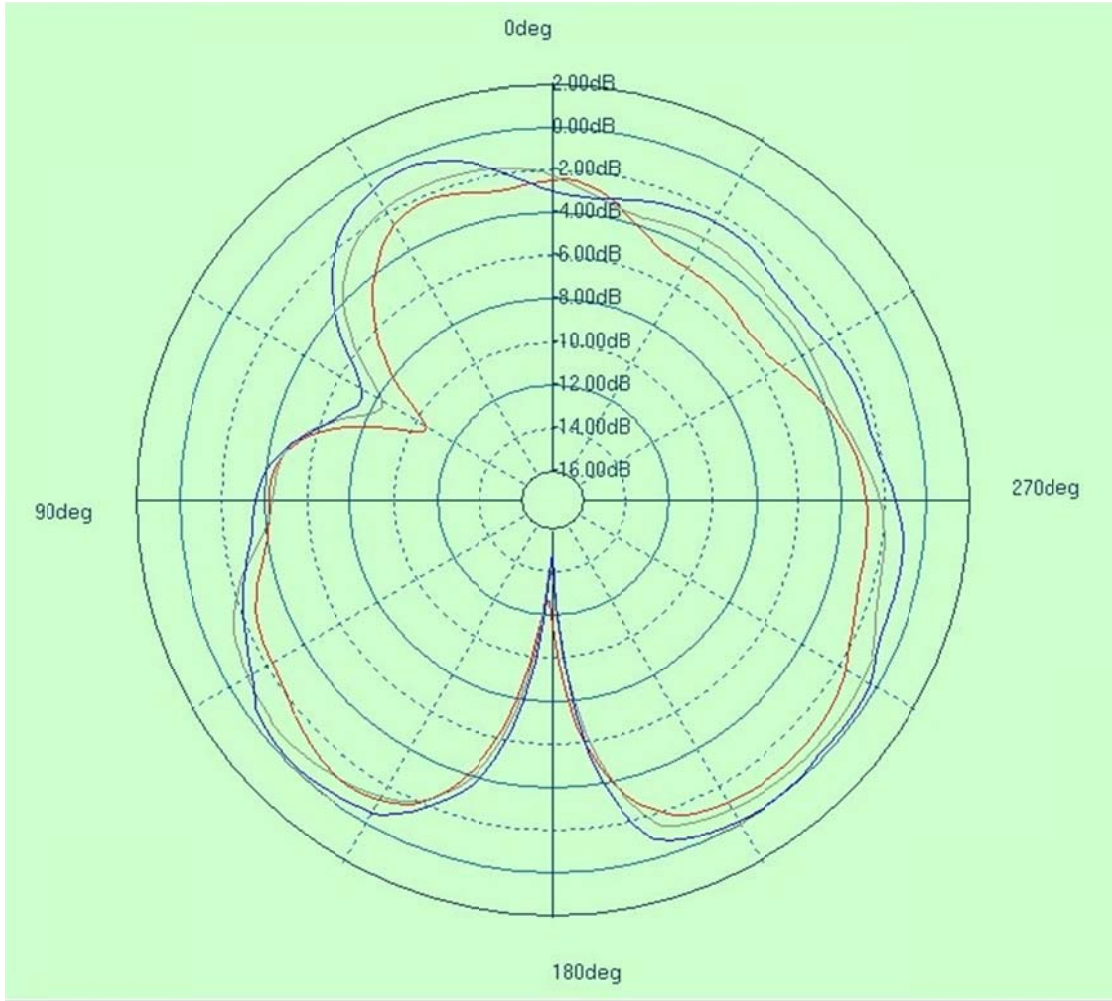

Antenna Specification

#

Model Name	2.4G FHSS ANT		
Frequency	2400MHz	2450MHz	2500MHz
Gain (dBi)	-1.02dBi	-0.45dBi	0 dBi
MAX. Gain	0 dBi		
Impedance	50 Ω		
Antenna Length	26.8mm		
Manufacturer & address	Shenzhen Ksu Electronics Co., LTD 5F, B1 Building, Xujingchang Science and Technology Industrial Park, 39 Haoye Road, Fuhai Street, Baoan District, Shenzhen, Guangdong Province		

Antenna Photo & Length (mm)

Legend	
—	2400.00(MHz)
—	2450.00(MHz)
—	2500.00(MHz)

XOZ

YOZ

#