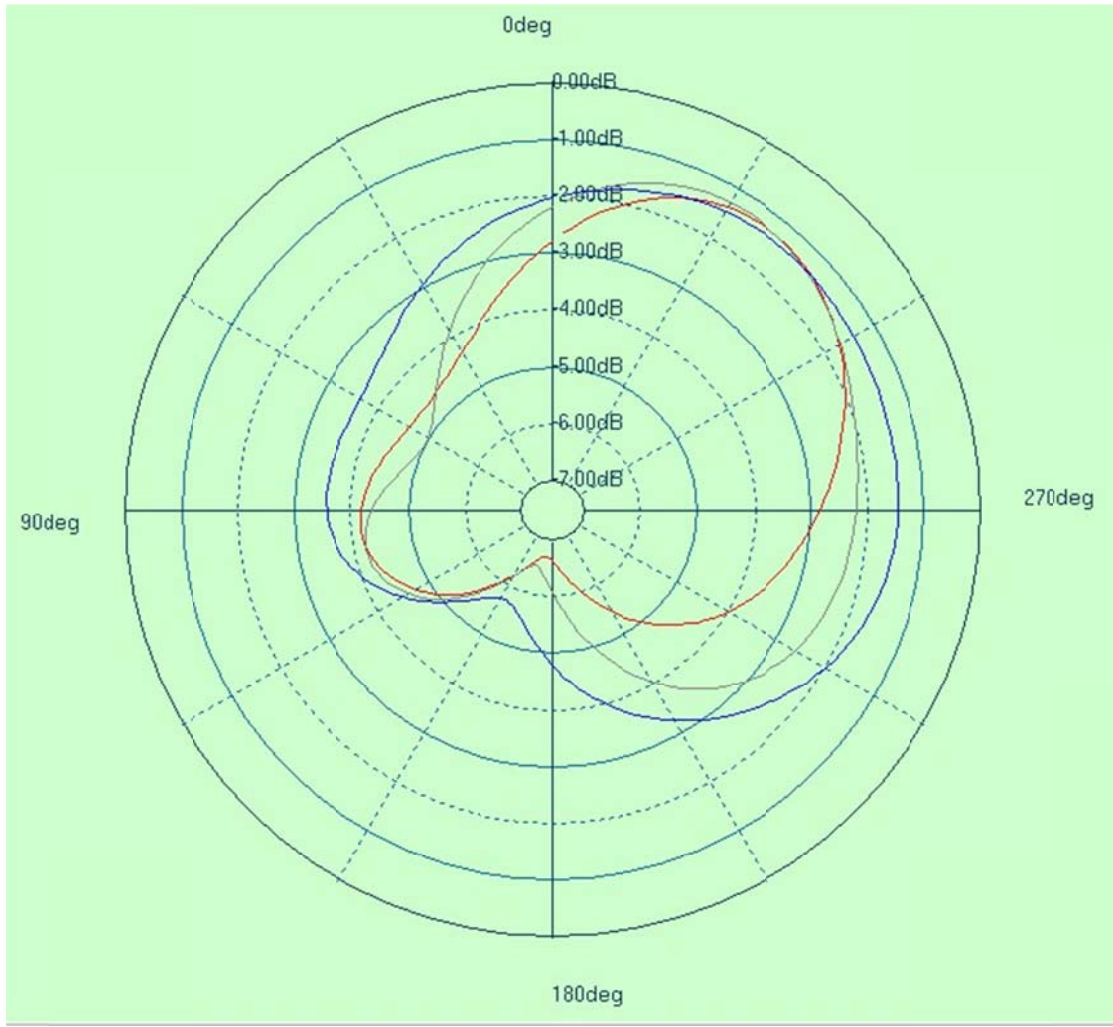

Antenna Specification

#

Model Name	2.4G FHSS ANT		
Frequency	2400MHz	2450MHz	2500MHz
Gain (dBi)	-1.02dBi	-0.45dBi	0 dBi
MAX. Gain	0 dBi		
Impedance	50 Ω		
Antenna Length	26.8mm		
Manufacturer & address	Shenzhen Ksu Electronics Co., LTD 5F, B1 Building, Xujingchang Science and Technology Industrial Park, 39 Haoye Road, Fuhai Street, Baoan District, Shenzhen, Guangdong Province		

Antenna Photo & Length (mm)

Legend	
—	2400.00(MHz)
—	2450.00(MHz)
—	2500.00(MHz)

XOZ

YOZ

#