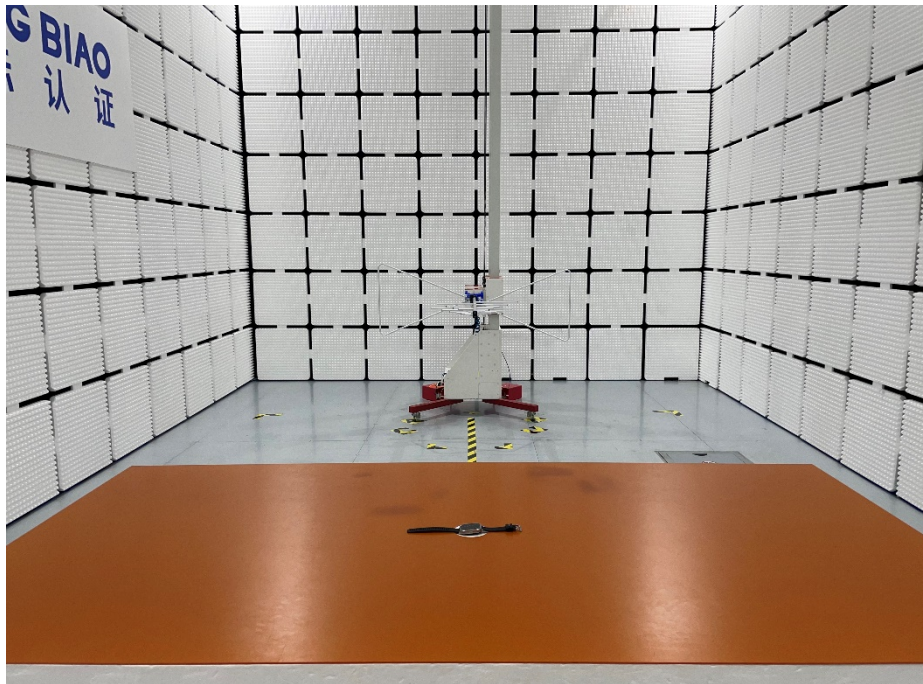

FCC ID: 2ALPL-ITIMEMAX

Radiated Emission Below 1GHz

Radiated Emission Above 1GHz

Conducted emission