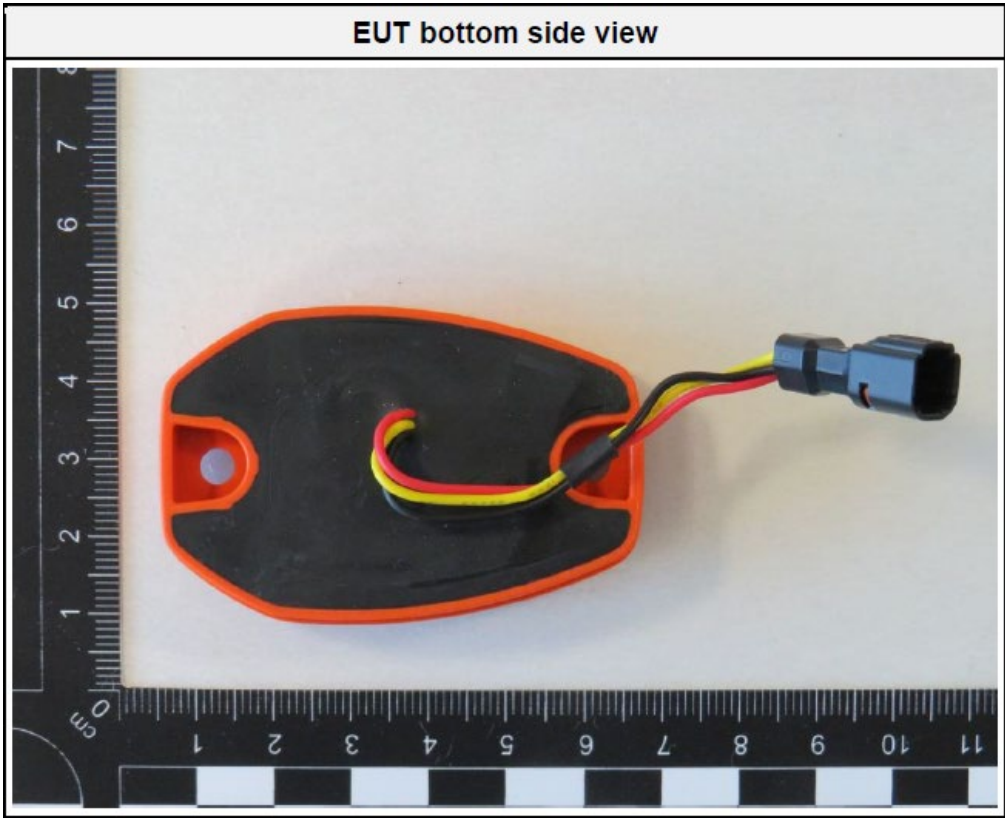

G0M-2104-9736

FCC ID: 2ALP8SC2A

IC: 23431-SC2A

EUT side view

EUT Front Side

EUT Rear Side

EUT perspective view

EUT with battery