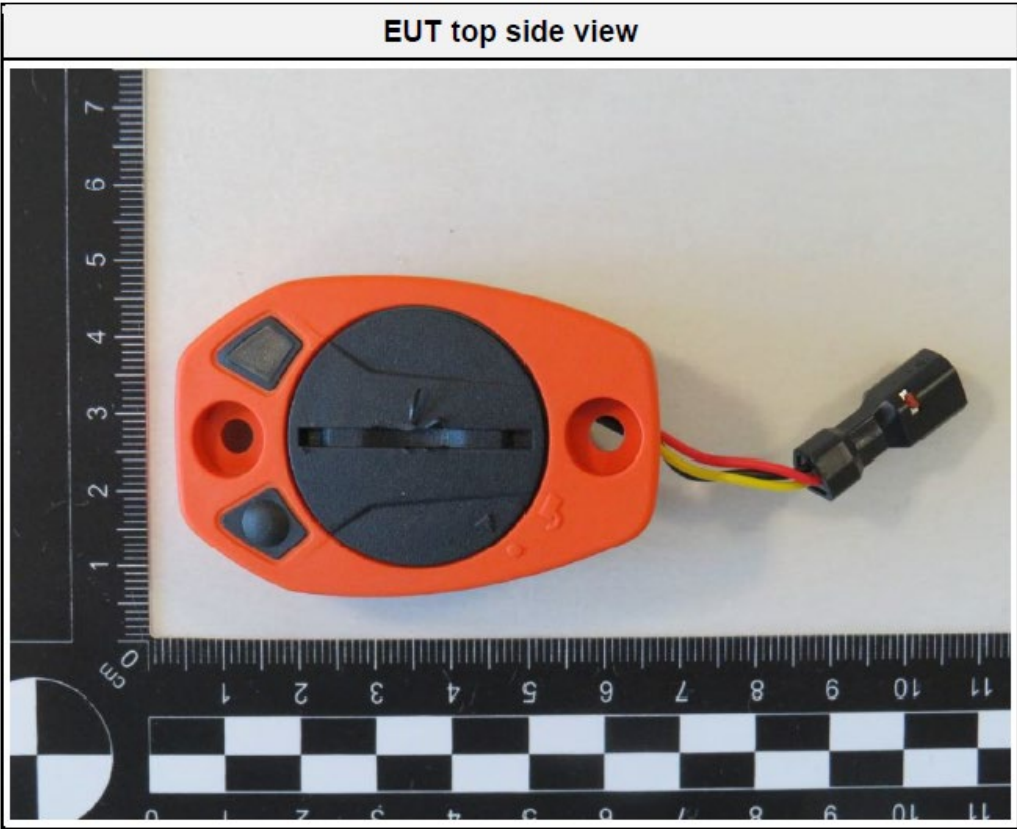

G0M-2104-9736

FCC ID: 2ALP8SC2A

IC: 23431-SC2A

EUT side view

EUT Front Side

EUT Rear Side

EUT perspective view

EUT with battery