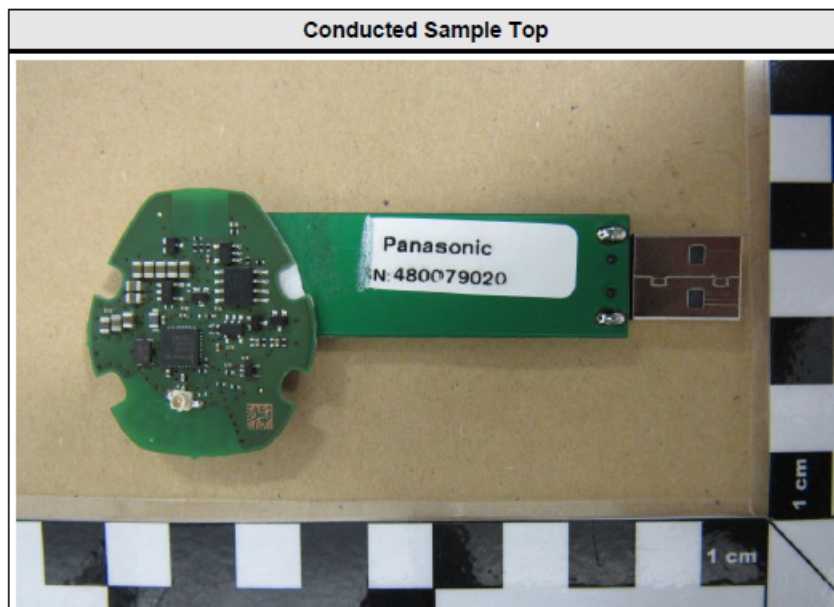

09 IntPho

Model No.: SC
FCC ID: 2ALP8SC
IC: 23431-SC

09 IntPho

Model No.: SC
FCC ID: 2ALP8SC
IC: 23431-SC