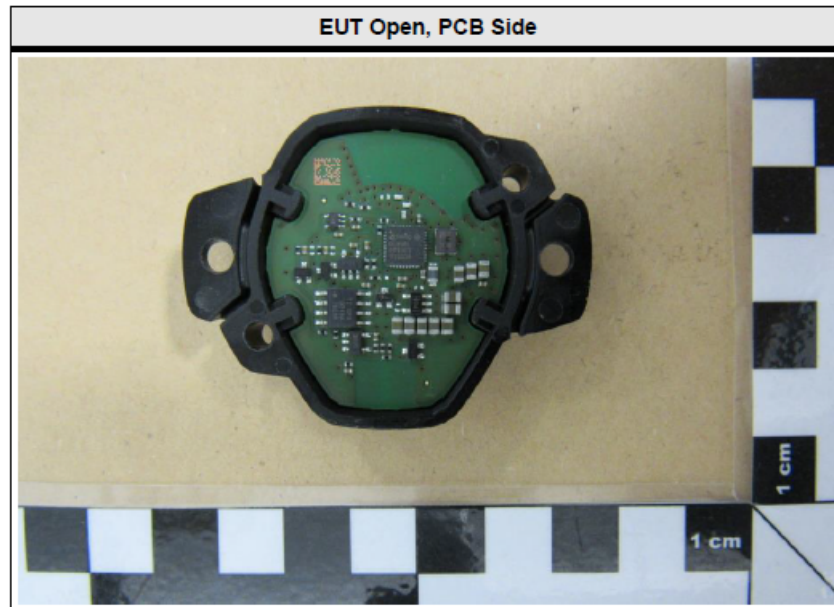

09 IntPho

Model No.: SC
FCC ID: 2ALP8SC
IC: 23431-SC

09 IntPho

Model No.: SC
FCC ID: 2ALP8SC
IC: 23431-SC