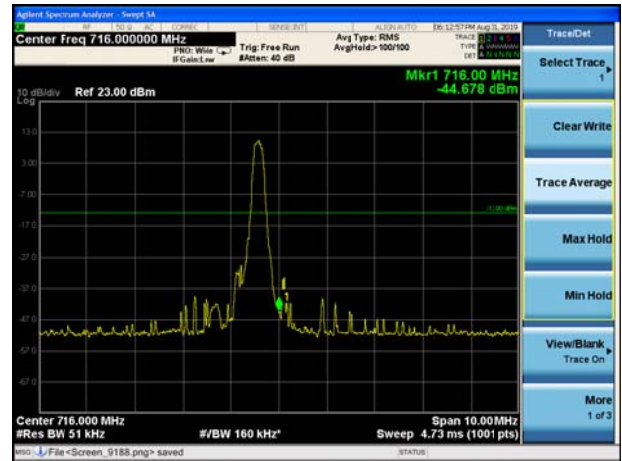

LTE Band 12 QPSK 10MHz CH-Low, 1 RB

LTE Band 12 QPSK 10MHz CH-High, 1 RB

LTE Band 12 QPSK 10MHz CH-Low, 100%RB

LTE Band 12 QPSK 10MHz CH-High, 100%RB

LTE Band 12 16QAM 1.4MHz CH-Low, 1 RB

LTE Band 12 16QAM 1.4MHz CH-High, 1 RB

LTE Band 12 16QAM 1.4MHz CH-Low, 100%RB

LTE Band 12 16QAM 1.4MHz CH-High, 100%RB

LTE Band 12 16QAM 3MHz CH-Low, 1 RB

LTE Band 12 16QAM 3MHz CH-High, 1 RB

LTE Band 12 16QAM 3MHz CH-Low, 100%RB

LTE Band 12 16QAM 3MHz CH-High, 100%RB

LTE Band 12 16QAM 5MHz CH-Low, 1 RB

LTE Band 12 16QAM 5MHz CH-High, 1 RB

LTE Band 12 16QAM 5MHz CH-Low, 100%RB

LTE Band 12 16QAM 5MHz CH-High, 100%RB

LTE Band 12 16QAM 10MHz CH-Low, 1 RB

LTE Band 12 16QAM 10MHz CH-High, 1 RB