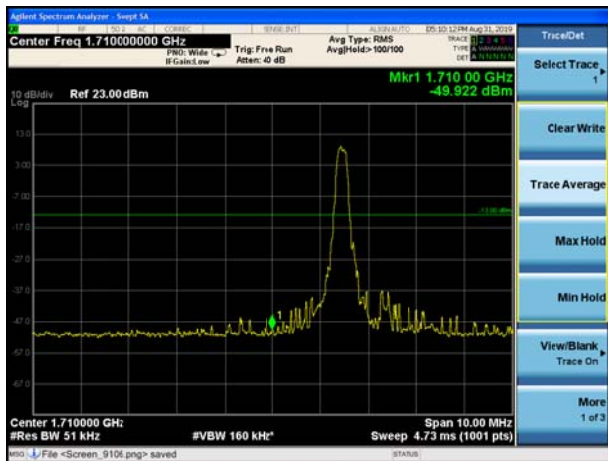

LTE Band 4 QPSK 3MHz CH-Low, 100%RB

LTE Band 4 QPSK 3MHz CH-High, 100%RB

LTE Band 4 QPSK 5MHz CH-Low, 1 RB

LTE Band 4 QPSK 5MHz CH-High, 1 RB

LTE Band 4 QPSK 5MHz CH-Low, 100%RB

LTE Band 4 QPSK 5MHz CH-High, 100%RB

LTE Band 4 QPSK 10MHz CH-Low, 1 RB

LTE Band 4 QPSK 10MHz CH-High, 1 RB

LTE Band 4 QPSK 10MHz CH-Low, 100%RB

LTE Band 4 QPSK 10MHz CH-High, 100%RB

LTE Band 4 QPSK 15MHz CH-Low, 1 RB

LTE Band 4 QPSK 15MHz CH-High, 1 RB

LTE Band 4 QPSK 15MHz CH-Low, 100%RB

LTE Band 4 QPSK 15MHz CH-High, 100%RB

LTE Band 4 QPSK 20MHz CH-Low, 1 RB

LTE Band 4 QPSK 20MHz CH-High, 1 RB

LTE Band 4 QPSK 20MHz CH-Low, 100%RB

LTE Band 4 QPSK 20MHz CH-High, 100%RB