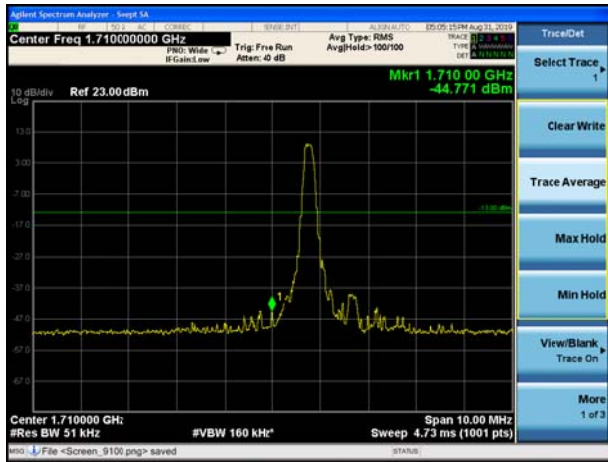

LTE Band 4 16QAM 1.4MHz CH-Low, 1 RB

LTE Band 4 16QAM 1.4MHz CH-High, 1 RB

LTE Band 4 16QAM 1.4MHz CH-Low, 100%RB

LTE Band 4 16QAM 1.4MHz CH-High, 100%RB

LTE Band 4 16QAM 3MHz CH-Low, 1 RB

LTE Band 4 16QAM 3MHz CH-High, 1 RB

LTE Band 4 16QAM 3MHz CH-Low, 100%RB

LTE Band 4 16QAM 3MHz CH-High, 100%RB

LTE Band 4 16QAM 5MHz CH-Low, 1 RB

LTE Band 4 16QAM 5MHz CH-High, 1 RB

LTE Band 4 16QAM 5MHz CH-Low, 100%RB

LTE Band 4 16QAM 5MHz CH-High, 100%RB

LTE Band 4 16QAM 10MHz CH-Low, 1 RB

LTE Band 4 16QAM 10MHz CH-High, 1 RB

LTE Band 4 16QAM 10MHz CH-Low, 100%RB

LTE Band 4 16QAM 10MHz CH-High, 100%RB

LTE Band 4 16QAM 15MHz CH-Low, 1 RB

LTE Band 4 16QAM 15MHz CH-High, 1 RB