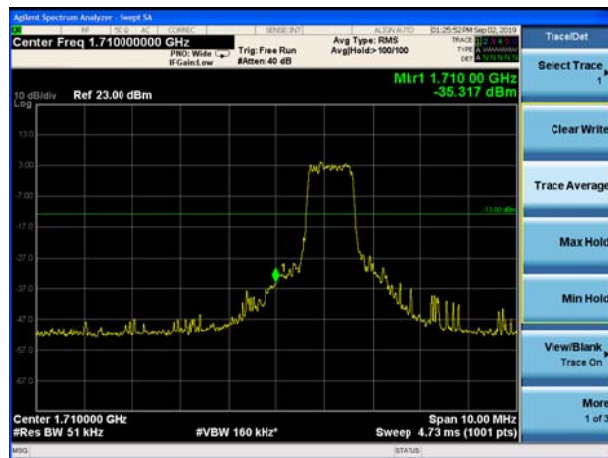

### LTE Band 66 16QAM 5MHz CH-Low, 100%RB

### LTE Band 66 16QAM 5MHz CH-High, 100%RB

LTE Band 66 16QAM 10MHz CH-Low, 1 RB

LTE Band 66 16QAM 10MHz CH-High, 1 RB

LTE Band 66 16QAM 10MHz CH-Low, 100%RB

LTE Band 66 16QAM 10MHz CH-High, 100%RB

LTE Band 66 16QAM 15MHz CH-Low, 1 RB

LTE Band 66 16QAM 15MHz CH-High, 1 RB