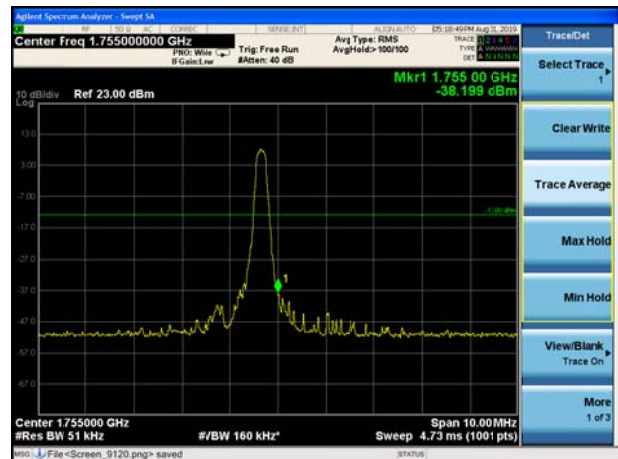

LTE Band 4 16QAM 1.4MHz CH-Low, 1 RB

LTE Band 4 16QAM 1.4MHz CH-High, 1 RB

LTE Band 4 16QAM 1.4MHz CH-Low, 100%RB

LTE Band 4 16QAM 1.4MHz CH-High, 100%RB

LTE Band 4 16QAM 3MHz CH-Low, 1 RB

LTE Band 4 16QAM 3MHz CH-High, 1 RB

LTE Band 4 16QAM 3MHz CH-Low, 100%RB

LTE Band 4 16QAM 3MHz CH-High, 100%RB

LTE Band 4 16QAM 5MHz CH-Low, 1 RB

LTE Band 4 16QAM 5MHz CH-High, 1 RB

LTE Band 4 16QAM 5MHz CH-Low, 100%RB

LTE Band 4 16QAM 5MHz CH-High, 100%RB

LTE Band 4 16QAM 10MHz CH-Low, 1 RB

LTE Band 4 16QAM 10MHz CH-High, 1 RB

LTE Band 4 16QAM 10MHz CH-Low, 100%RB

LTE Band 4 16QAM 10MHz CH-High, 100%RB

LTE Band 4 16QAM 15MHz CH-Low, 1 RB

LTE Band 4 16QAM 15MHz CH-High, 1 RB