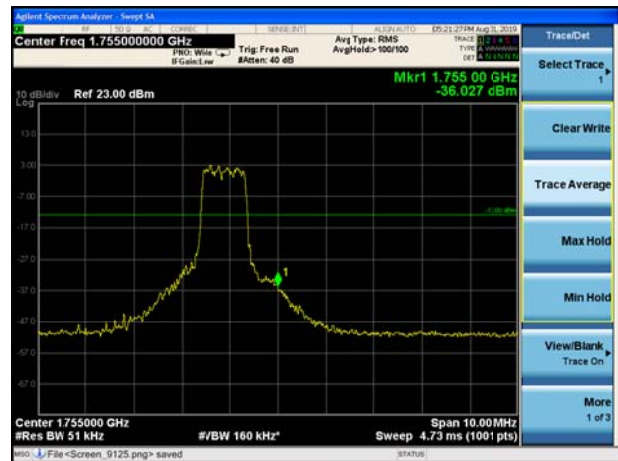

LTE Band 4 16QAM 10MHz CH-Low, 1 RB

LTE Band 4 16QAM 10MHz CH-High, 1 RB

LTE Band 4 16QAM 10MHz CH-Low, 100%RB

LTE Band 4 16QAM 10MHz CH-High, 100%RB

LTE Band 4 16QAM 15MHz CH-Low, 1 RB

LTE Band 4 16QAM 15MHz CH-High, 1 RB

LTE Band 4 16QAM 15MHz CH-Low, 100%RB

LTE Band 4 16QAM 15MHz CH-High, 100%RB

LTE Band 4 16QAM 20MHz CH-Low, 1 RB

LTE Band 4 16QAM 20MHz CH-High, 1 RB

LTE Band 4 16QAM 20MHz CH-Low, 100%RB

LTE Band 4 16QAM 20MHz CH-High, 100%RB