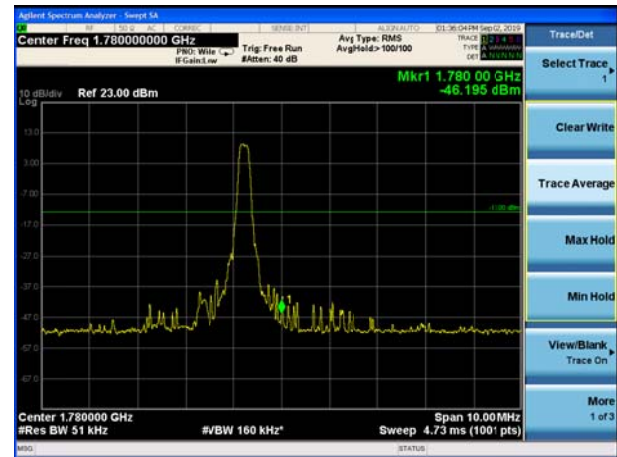

### LTE Band 66 QPSK 5MHz CH-High, 1 RB

### LTE Band 66 QPSK 5MHz CH-Low, 100%RB

### LTE Band 66 QPSK 5MHz CH-High, 100%RB

LTE Band 66 QPSK 10MHz CH-Low, 1 RB

LTE Band 66 QPSK 10MHz CH-High, 1 RB

LTE Band 66 QPSK 10MHz CH-Low, 100%RB

LTE Band 66 QPSK 10MHz CH-High, 100%RB

LTE Band 66 QPSK 15MHz CH-Low, 1 RB

LTE Band 66 QPSK 15MHz CH-High, 1 RB

LTE Band 66 16QAM 1.4MHz CH-Low, 1 RB

LTE Band 66 16QAM 1.4MHz CH-High, 1 RB

LTE Band 66 16QAM 1.4MHz CH-Low, 100%RB

LTE Band 66 16QAM 1.4MHz CH-High, 100%

LTE Band 66 16QAM 3MHz CH-Low, 1 RB