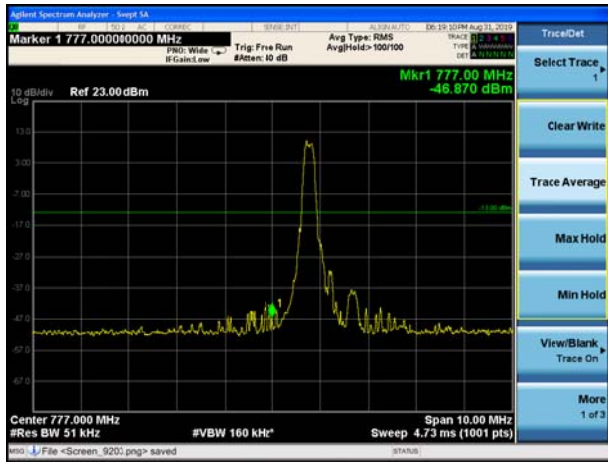

LTE Band 12 16QAM 10MHz CH-Low, 100%RB

LTE Band 12 16QAM 10MHz CH-High, 100%RB

LTE Band 13 QPSK 5MHz CH-Low, 1 RB

LTE Band 13 QPSK 5MHz CH-High, 1 RB

LTE Band 13 QPSK 5MHz CH-Low, 100%RB

LTE Band 13 QPSK 5MHz CH- High, 100%RB

LTE Band 13 QPSK 10MHz CH-Low, 1 RB

LTE Band 13 QPSK 10MHz CH-High, 1 RB

LTE Band 13 QPSK 10MHz CH-Low, 100%RB

LTE Band 13 QPSK 10MHz CH- High, 100%RB

LTE Band 13 16QAM 5MHz CH-Low, 1 RB

LTE Band 13 16QAM 5MHz CH-High, 1 RB