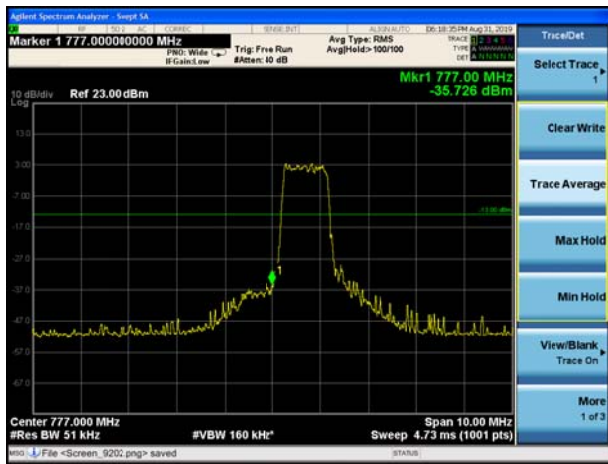

LTE Band 13 16QAM 5MHz CH-Low, 100%RB