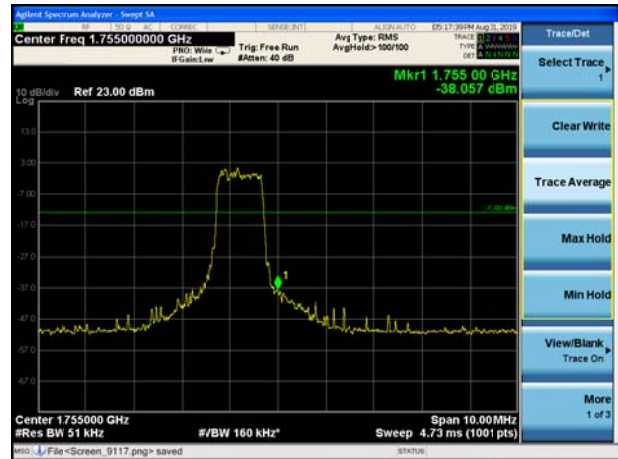

LTE Band 4 QPSK 15MHz CH-Low, 100%RB

LTE Band 4 QPSK 15MHz CH-High, 100%RB

LTE Band 4 QPSK 20MHz CH-Low, 1 RB

LTE Band 4 QPSK 20MHz CH-High, 1 RB

LTE Band 4 QPSK 20MHz CH-Low, 100%RB

LTE Band 4 QPSK 20MHz CH-High, 100%RB

LTE Band 4 16QAM 1.4MHz CH-Low, 1 RB

LTE Band 4 16QAM 1.4MHz CH-High, 1 RB

LTE Band 4 16QAM 1.4MHz CH-Low, 100%RB

LTE Band 4 16QAM 1.4MHz CH-High, 100%RB

LTE Band 4 16QAM 3MHz CH-Low, 1 RB

LTE Band 4 16QAM 3MHz CH-High, 1 RB

LTE Band 4 16QAM 3MHz CH-Low, 100%RB

LTE Band 4 16QAM 3MHz CH-High, 100%RB

LTE Band 4 16QAM 5MHz CH-Low, 1 RB

LTE Band 4 16QAM 5MHz CH-High, 1 RB

LTE Band 4 16QAM 5MHz CH-Low, 100%RB

LTE Band 4 16QAM 5MHz CH-High, 100%RB