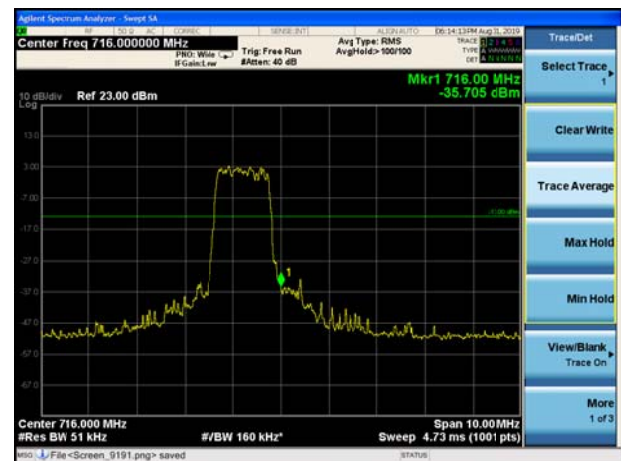

LTE Band 12 QPSK 1.4MHz CH-Low, 1 RB

LTE Band 12 QPSK 1.4MHz CH-High, 1 RB

LTE Band 12 QPSK 1.4MHz CH-Low, 100%RB

LTE Band 12 QPSK 1.4MHz CH-High, 100%RB

LTE Band 12 QPSK 3MHz CH-Low, 1 RB

LTE Band 12 QPSK 3MHz CH-High, 1 RB

LTE Band 12 QPSK 3MHz CH-Low, 100%RB

LTE Band 12 QPSK 3MHz CH-High, 100%RB

LTE Band 12 QPSK 5MHz CH-Low, 1 RB

LTE Band 12 QPSK 5MHz CH-High, 1 RB

LTE Band 12 QPSK 5MHz CH-Low, 100%RB

LTE Band 12 QPSK 5MHz CH-High, 100%RB

LTE Band 12 QPSK 10MHz CH-Low, 1 RB

LTE Band 12 QPSK 10MHz CH-High, 1 RB

LTE Band 12 QPSK 10MHz CH-Low, 100%RB

LTE Band 12 QPSK 10MHz CH-High, 100%RB

LTE Band 12 16QAM 1.4MHz CH-Low, 1 RB

LTE Band 12 16QAM 1.4MHz CH-High, 1 RB