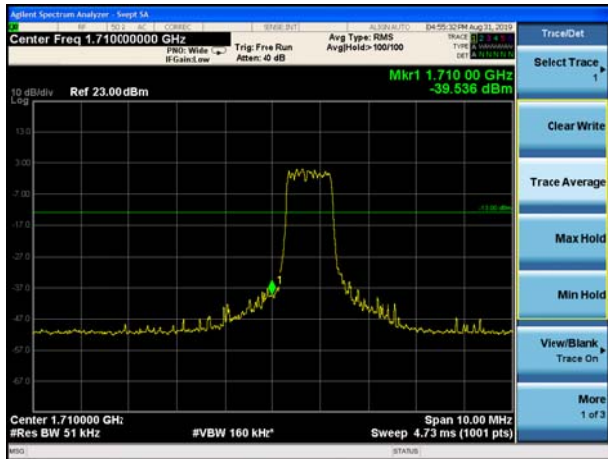

LTE Band 4 QPSK 15MHz CH-Low, 100%RB

LTE Band 4 QPSK 15MHz CH-High, 100%RB

LTE Band 4 QPSK 20MHz CH-Low, 1 RB

LTE Band 4 QPSK 20MHz CH-High, 1 RB

LTE Band 4 QPSK 20MHz CH-Low, 100%RB

LTE Band 4 QPSK 20MHz CH-High, 100%RB

LTE Band 4 16QAM 1.4MHz CH-Low, 1 RB

LTE Band 4 16QAM 1.4MHz CH-High, 1 RB

LTE Band 4 16QAM 1.4MHz CH-Low, 100%RB

LTE Band 4 16QAM 1.4MHz CH-High, 100%RB

LTE Band 4 16QAM 3MHz CH-Low, 1 RB

LTE Band 4 16QAM 3MHz CH-High, 1 RB

LTE Band 4 16QAM 3MHz CH-Low, 100%RB

LTE Band 4 16QAM 3MHz CH-High, 100%RB

LTE Band 4 16QAM 5MHz CH-Low, 1 RB

LTE Band 4 16QAM 5MHz CH-High, 1 RB

LTE Band 4 16QAM 5MHz CH-Low, 100%RB

LTE Band 4 16QAM 5MHz CH-High, 100%RB