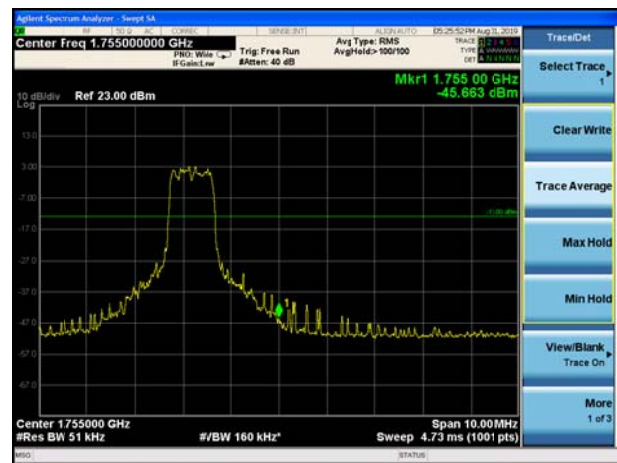

LTE Band 4 16QAM 15MHz CH-Low, 100%RB

LTE Band 4 16QAM 15MHz CH-High, 100%RB

LTE Band 4 16QAM 20MHz CH-Low, 1 RB

LTE Band 4 16QAM 20MHz CH-High, 1 RB

LTE Band 4 16QAM 20MHz CH-Low, 100%RB

LTE Band 4 16QAM 20MHz CH-High, 100%RB

LTE Band 12 QPSK 1.4MHz CH-Low, 1 RB

LTE Band 12 QPSK 1.4MHz CH-High, 1 RB

LTE Band 12 QPSK 1.4MHz CH-Low, 100%RB

LTE Band 12 QPSK 1.4MHz CH-High, 100%RB

LTE Band 12 QPSK 3MHz CH-Low, 1 RB

LTE Band 12 QPSK 3MHz CH-High, 1 RB