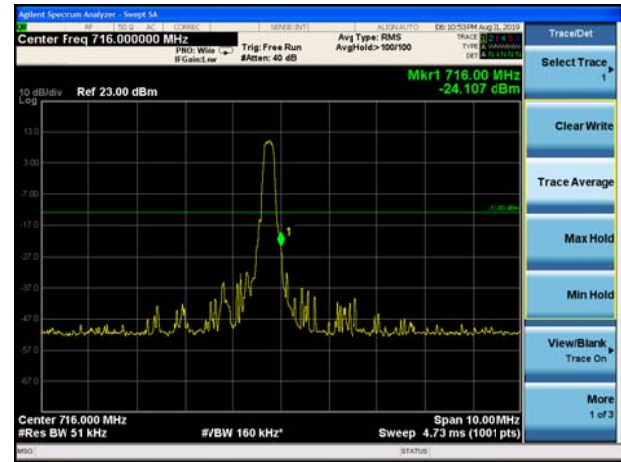

LTE Band 4 16QAM 10MHz CH-Low, 1 RB

LTE Band 4 16QAM 10MHz CH-High, 1 RB

LTE Band 4 16QAM 10MHz CH-Low, 100%RB

LTE Band 4 16QAM 10MHz CH-High, 100%RB

LTE Band 4 16QAM 15MHz CH-Low, 1 RB

LTE Band 4 16QAM 15MHz CH-High, 1 RB

LTE Band 4 16QAM 15MHz CH-Low, 100%RB

LTE Band 4 16QAM 15MHz CH-High, 100%RB

LTE Band 4 16QAM 20MHz CH-Low, 1 RB

LTE Band 4 16QAM 20MHz CH-High, 1 RB

LTE Band 4 16QAM 20MHz CH-Low, 100%RB

LTE Band 4 16QAM 20MHz CH-High, 100%RB

LTE Band 12 QPSK 1.4MHz CH-Low, 1 RB

LTE Band 12 QPSK 1.4MHz CH-High, 1 RB

LTE Band 12 QPSK 1.4MHz CH-Low, 100%RB

LTE Band 12 QPSK 1.4MHz CH-High, 100%RB

LTE Band 12 QPSK 3MHz CH-Low, 1 RB

LTE Band 12 QPSK 3MHz CH-High, 1 RB