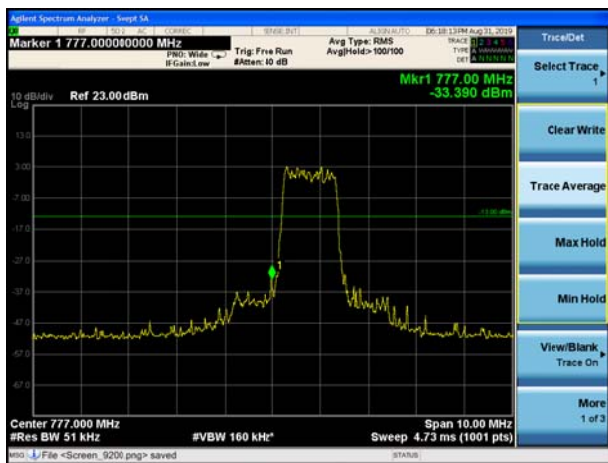

LTE Band 12 16QAM 10MHz CH-Low, 100%RB

LTE Band 12 16QAM 10MHz CH-High, 100%RB

LTE Band 13 QPSK 5MHz CH-Low, 1 RB

LTE Band 13 QPSK 5MHz CH-High, 1 RB

LTE Band 13 QPSK 5MHz CH-Low, 100%RB

LTE Band 13 QPSK 5MHz CH- High, 100%RB

LTE Band 13 QPSK 10MHz CH-Low, 1 RB

LTE Band 13 QPSK 10MHz CH-High, 1 RB

LTE Band 13 QPSK 10MHz CH-Low, 100%RB

LTE Band 13 QPSK 10MHz CH- High, 100%RB

LTE Band 13 16QAM 5MHz CH-Low, 1 RB

LTE Band 13 16QAM 5MHz CH-High, 1 RB