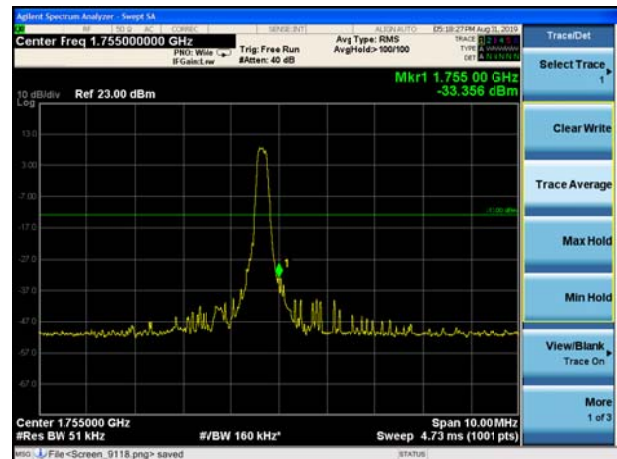

LTE Band 4 QPSK 3MHz CH-Low, 100%RB

LTE Band 4 QPSK 3MHz CH-High, 100%RB

LTE Band 4 QPSK 5MHz CH-Low, 1 RB

LTE Band 4 QPSK 5MHz CH-High, 1 RB

LTE Band 4 QPSK 5MHz CH-Low, 100%RB

LTE Band 4 QPSK 5MHz CH-High, 100%RB

LTE Band 4 QPSK 10MHz CH-Low, 1 RB

LTE Band 4 QPSK 10MHz CH-High, 1 RB

LTE Band 4 QPSK 10MHz CH-Low, 100%RB

LTE Band 4 QPSK 10MHz CH-High, 100%RB

LTE Band 4 QPSK 15MHz CH-Low, 1 RB

LTE Band 4 QPSK 15MHz CH-High, 1 RB