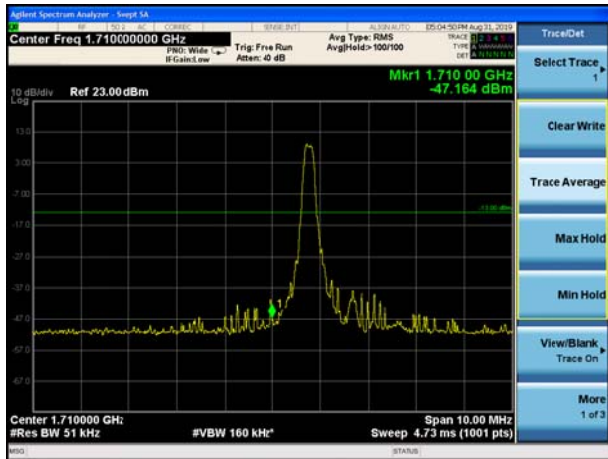

LTE Band 4 QPSK 3MHz CH-Low, 100%RB

LTE Band 4 QPSK 3MHz CH-High, 100%RB

LTE Band 4 QPSK 5MHz CH-Low, 1 RB

LTE Band 4 QPSK 5MHz CH-High, 1 RB

LTE Band 4 QPSK 5MHz CH-Low, 100%RB

LTE Band 4 QPSK 5MHz CH-High, 100%RB

LTE Band 4 QPSK 10MHz CH-Low, 1 RB

LTE Band 4 QPSK 10MHz CH-High, 1 RB

LTE Band 4 QPSK 10MHz CH-Low, 100%RB

LTE Band 4 QPSK 10MHz CH-High, 100%RB

LTE Band 4 QPSK 15MHz CH-Low, 1 RB

LTE Band 4 QPSK 15MHz CH-High, 1 RB