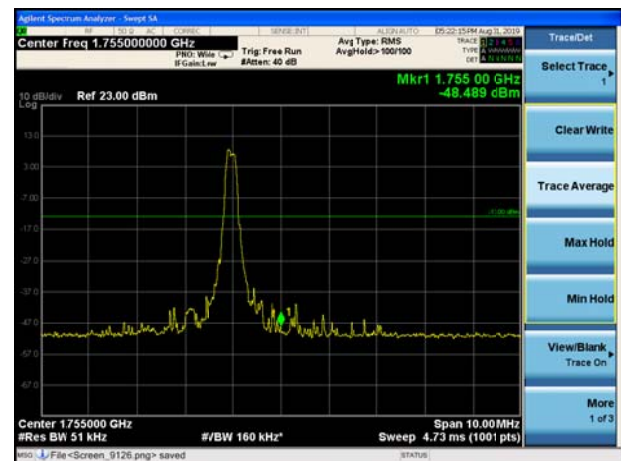

LTE Band 4 QPSK 3MHz CH-Low, 100%RB

LTE Band 4 QPSK 3MHz CH-High, 100%RB

LTE Band 4 QPSK 5MHz CH-Low, 1 RB

LTE Band 4 QPSK 5MHz CH-High, 1 RB

LTE Band 4 QPSK 5MHz CH-Low, 100%RB

LTE Band 4 QPSK 5MHz CH-High, 100%RB

LTE Band 4 QPSK 10MHz CH-Low, 1 RB

LTE Band 4 QPSK 10MHz CH-High, 1 RB

LTE Band 4 QPSK 10MHz CH-Low, 100%RB

LTE Band 4 QPSK 10MHz CH-High, 100%RB

LTE Band 4 QPSK 15MHz CH-Low, 1 RB

LTE Band 4 QPSK 15MHz CH-High, 1 RB

LTE Band 4 QPSK 15MHz CH-Low, 100%RB

LTE Band 4 QPSK 15MHz CH-High, 100%RB

LTE Band 4 QPSK 20MHz CH-Low, 1 RB

LTE Band 4 QPSK 20MHz CH-High, 1 RB

LTE Band 4 QPSK 20MHz CH-Low, 100%RB

LTE Band 4 QPSK 20MHz CH-High, 100%RB