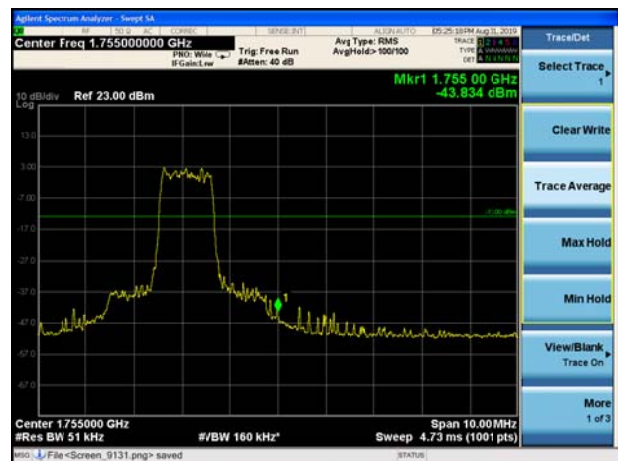

LTE Band 4 QPSK 10MHz CH-Low, 1 RB

LTE Band 4 QPSK 10MHz CH-High, 1 RB

LTE Band 4 QPSK 10MHz CH-Low, 100%RB

LTE Band 4 QPSK 10MHz CH-High, 100%RB

LTE Band 4 QPSK 15MHz CH-Low, 1 RB

LTE Band 4 QPSK 15MHz CH-High, 1 RB

LTE Band 4 QPSK 15MHz CH-Low, 100%RB

LTE Band 4 QPSK 15MHz CH-High, 100%RB

LTE Band 4 QPSK 20MHz CH-Low, 1 RB

LTE Band 4 QPSK 20MHz CH-High, 1 RB

LTE Band 4 QPSK 20MHz CH-Low, 100%RB

LTE Band 4 QPSK 20MHz CH-High, 100%RB

LTE Band 4 16QAM 1.4MHz CH-Low, 1 RB

LTE Band 4 16QAM 1.4MHz CH-High, 1 RB

LTE Band 4 16QAM 1.4MHz CH-Low, 100%RB

LTE Band 4 16QAM 1.4MHz CH-High, 100%RB

LTE Band 4 16QAM 3MHz CH-Low, 1 RB

LTE Band 4 16QAM 3MHz CH-High, 1 RB