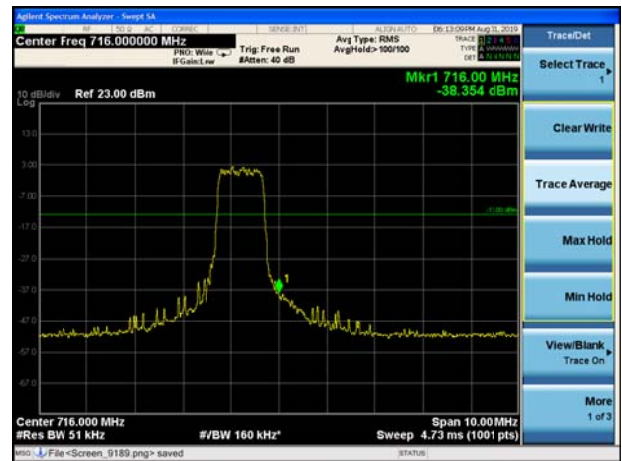

LTE Band 12 16QAM 1.4MHz CH-Low, 100%RB

LTE Band 12 16QAM 1.4MHz CH-High, 100%RB

LTE Band 12 16QAM 3MHz CH-Low, 1 RB

LTE Band 12 16QAM 3MHz CH-High, 1 RB

LTE Band 12 16QAM 3MHz CH-Low, 100%RB

LTE Band 12 16QAM 3MHz CH-High, 100%RB