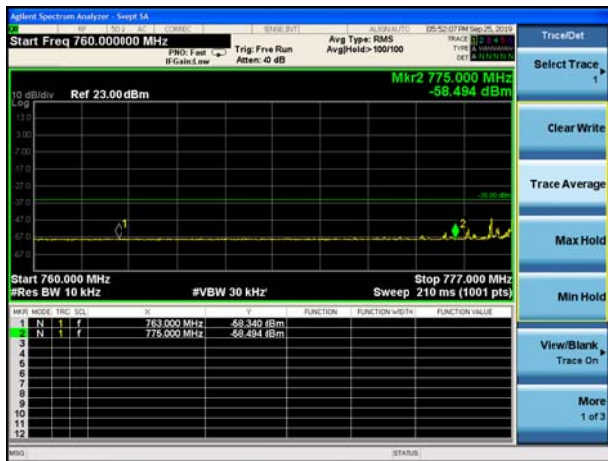

LTE Band 13 QPSK 10MHz CH-Low, 1 RB

LTE Band 13 QPSK 10MHz CH-High, 1 RB

LTE Band 13 QPSK 10MHz CH-Low, 100%RB

LTE Band 13 QPSK 10MHz CH- High, 100%RB

LTE Band 13 16QAM 5MHz CH-Low, 1 RB

LTE Band 13 16QAM 5MHz CH-High, 1 RB

LTE Band 13 16QAM 5MHz CH-Low, 100%RB

LTE Band 13 16QAM 5MHz CH- High, 100%RB

LTE Band 13 16QAM 10MHz CH-Low, 1 RB

LTE Band 13 16QAM 10MHz CH-High, 1 RB

LTE Band 13 16QAM 10MHz CH-Low, 100%RB

LTE Band 13 16QAM 10MHz CH- High, 100%RB

LTE Band 13 QPSK 5MHz CH-Low, 1 RB (763MHz ~775MHz)

LTE Band 13 QPSK 5MHz CH-Low, 1 RB (793MHz ~805MHz)

LTE Band 13 QPSK 5MHz CH-Low, 100%RB (763MHz ~775MHz)

LTE Band 13 QPSK 5MHz CH-Low, 100%RB (793MHz ~805MHz)

LTE Band 13 QPSK 10MHz CH-Low, 1 RB (763MHz ~775MHz)

LTE Band 13 QPSK 10MHz CH-Low, 1 RB (793MHz ~805MHz)

LTE Band 13 QPSK 10MHz CH-Low, 100%RB (763MHz ~775MHz)

LTE Band 13 QPSK 10MHz CH-Low, 100%RB (793MHz ~805MHz)