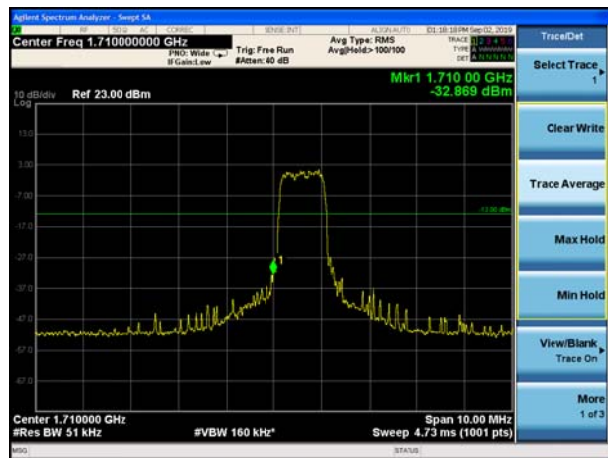

### LTE Band 66 QPSK 5MHz CH-High, 100%RB

LTE Band 66 QPSK 10MHz CH-Low, 1 RB

LTE Band 66 QPSK 10MHz CH-High, 1 RB

LTE Band 66 QPSK 10MHz CH-Low, 100%RB

LTE Band 66 QPSK 10MHz CH-High, 100%RB

LTE Band 66 QPSK 15MHz CH-Low, 1 RB

LTE Band 66 QPSK 15MHz CH-High, 1 RB

LTE Band 66 16QAM 1.4MHz CH-Low, 1 RB

LTE Band 66 16QAM 1.4MHz CH-High, 1 RB

LTE Band 66 16QAM 1.4MHz CH-Low, 100%RB

LTE Band 66 16QAM 1.4MHz CH-High, 100%

LTE Band 66 16QAM 3MHz CH-Low, 1 RB

LTE Band 66 16QAM 3MHz CH-High, 1 RB