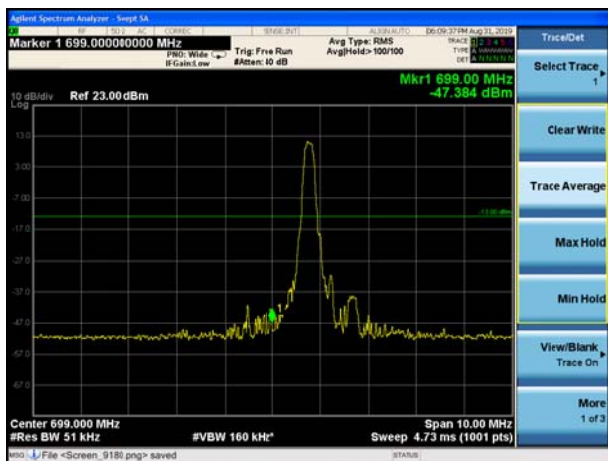

LTE Band 12 16QAM 5MHz CH-Low, 1 RB

LTE Band 12 16QAM 5MHz CH-High, 1 RB

LTE Band 12 16QAM 5MHz CH-Low, 100%RB

LTE Band 12 16QAM 5MHz CH-High, 100%RB

LTE Band 12 16QAM 10MHz CH-Low, 1 RB

LTE Band 12 16QAM 10MHz CH-High, 1 RB

LTE Band 12 16QAM 10MHz CH-Low, 100%RB

LTE Band 12 16QAM 10MHz CH-High, 100%RB

LTE Band 13 QPSK 5MHz CH-Low, 1 RB

LTE Band 13 QPSK 5MHz CH-High, 1 RB

LTE Band 13 QPSK 5MHz CH-Low, 100%RB

LTE Band 13 QPSK 5MHz CH- High, 100%RB