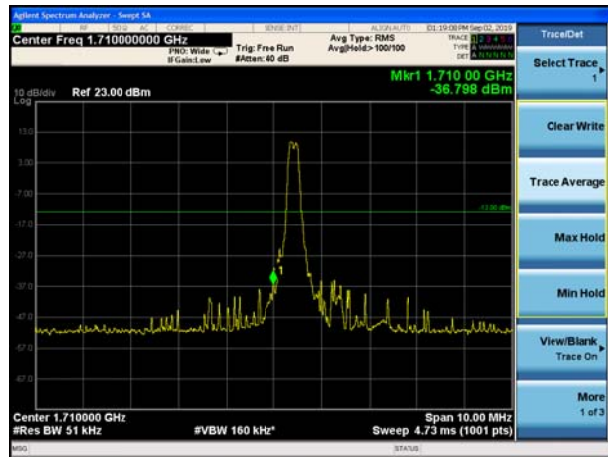

LTE Band 13 16QAM 10MHz CH-Low, 1 RB (763MHz ~775MHz)

LTE Band 13 16QAM 10MHz CH-Low, 1 RB (793MHz ~805MHz)

LTE Band 13 16QAM 10MHz CH-Low, 100%RB (763MHz ~775MHz)

LTE Band 13 16QAM 10MHz CH-Low, 100%RB (793MHz ~805MHz)

LTE Band 66 QPSK 1.4MHz CH-Low, 1 RB

LTE Band 66 QPSK 1.4MHz CH-High, 1 RB

LTE Band 66 QPSK 1.4MHz CH-Low, 100%RB

LTE Band 66 QPSK 1.4MHz CH-High, 100%RB

LTE Band 66 QPSK 3MHz CH-Low, 1 RB

LTE Band 66 QPSK 3MHz CH-High, 1 RB

### LTE Band 66 QPSK 3MHz CH-Low, 100%RB

### LTE Band 66 QPSK 3MHz CH-High, 100%RB