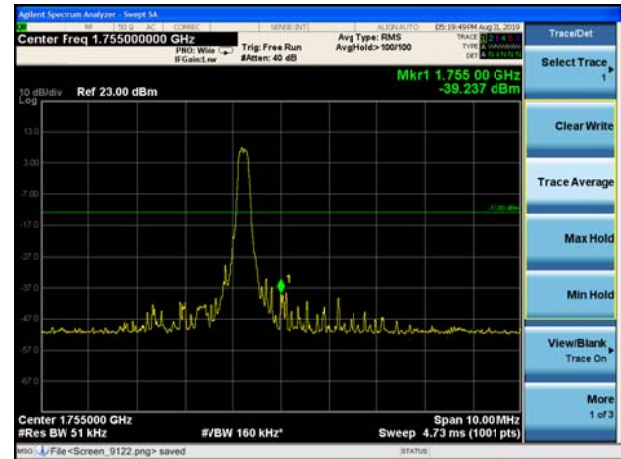

LTE Band 4 QPSK 3MHz CH-Low, 100%RB

LTE Band 4 QPSK 3MHz CH-High, 100%RB

LTE Band 4 QPSK 5MHz CH-Low, 1 RB

LTE Band 4 QPSK 5MHz CH-High, 1 RB

LTE Band 4 QPSK 5MHz CH-Low, 100%RB

LTE Band 4 QPSK 5MHz CH-High, 100%RB

LTE Band 4 QPSK 10MHz CH-Low, 1 RB

LTE Band 4 QPSK 10MHz CH-High, 1 RB

LTE Band 4 QPSK 10MHz CH-Low, 100%RB

LTE Band 4 QPSK 10MHz CH-High, 100%RB

LTE Band 4 QPSK 15MHz CH-Low, 1 RB

LTE Band 4 QPSK 15MHz CH-High, 1 RB

LTE Band 4 QPSK 15MHz CH-Low, 100%RB

LTE Band 4 QPSK 15MHz CH-High, 100%RB

LTE Band 4 QPSK 20MHz CH-Low, 1 RB

LTE Band 4 QPSK 20MHz CH-High, 1 RB

LTE Band 4 QPSK 20MHz CH-Low, 100%RB

LTE Band 4 QPSK 20MHz CH-High, 100%RB