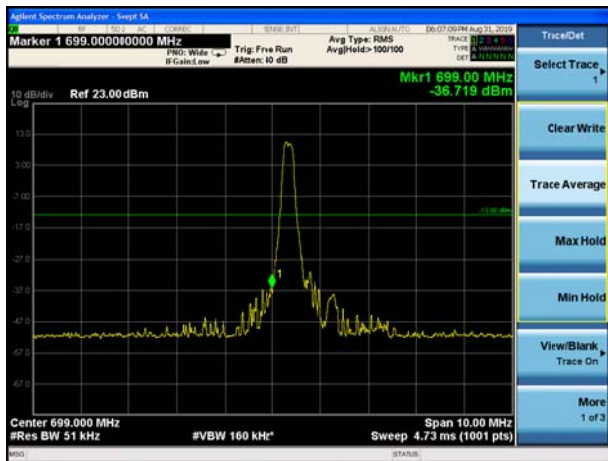

LTE Band 12 QPSK 1.4MHz CH-Low, 1 RB

LTE Band 12 QPSK 1.4MHz CH-High, 1 RB

LTE Band 12 QPSK 1.4MHz CH-Low, 100%RB

LTE Band 12 QPSK 1.4MHz CH-High, 100%RB

LTE Band 12 QPSK 3MHz CH-Low, 1 RB

LTE Band 12 QPSK 3MHz CH-High, 1 RB

LTE Band 12 QPSK 3MHz CH-Low, 100%RB

LTE Band 12 QPSK 3MHz CH-High, 100%RB

LTE Band 12 QPSK 5MHz CH-Low, 1 RB

LTE Band 12 QPSK 5MHz CH-High, 1 RB

LTE Band 12 QPSK 5MHz CH-Low, 100%RB

LTE Band 12 QPSK 5MHz CH-High, 100%RB