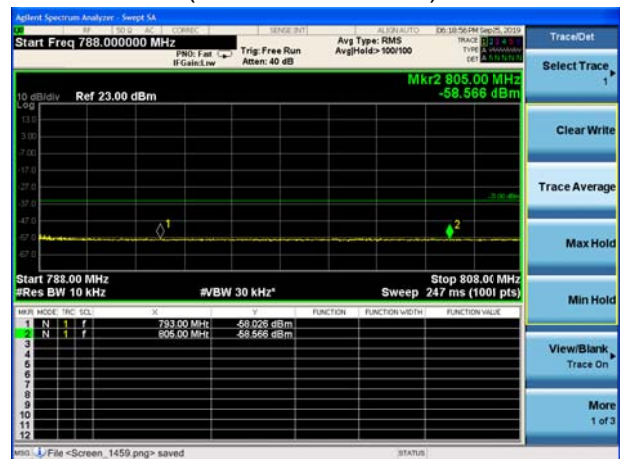

LTE Band 13 16QAM 5MHz CH-Low, 100%RB

LTE Band 13 16QAM 5MHz CH- High, 100%RB

LTE Band 13 16QAM 10MHz CH-Low, 1 RB

LTE Band 13 16QAM 10MHz CH-High, 1 RB

LTE Band 13 16QAM 10MHz CH-Low, 100%RB

LTE Band 13 16QAM 10MHz CH- High, 100%RB

LTE Band 13 QPSK 5MHz CH-Low, 1 RB (763MHz ~775MHz)

LTE Band 13 QPSK 5MHz CH-Low, 1 RB (793MHz ~805MHz)

LTE Band 13 QPSK 5MHz CH-Low, 100%RB (763MHz ~775MHz)

LTE Band 13 QPSK 5MHz CH-Low, 100%RB (793MHz ~805MHz)

LTE Band 13 QPSK 10MHz CH-Low, 1 RB (763MHz ~775MHz)

LTE Band 13 QPSK 10MHz CH-Low, 1 RB (793MHz ~805MHz)

LTE Band 13 QPSK 10MHz CH-Low, 100%RB (763MHz ~775MHz)

LTE Band 13 QPSK 10MHz CH-Low, 100%RB (793MHz ~805MHz)