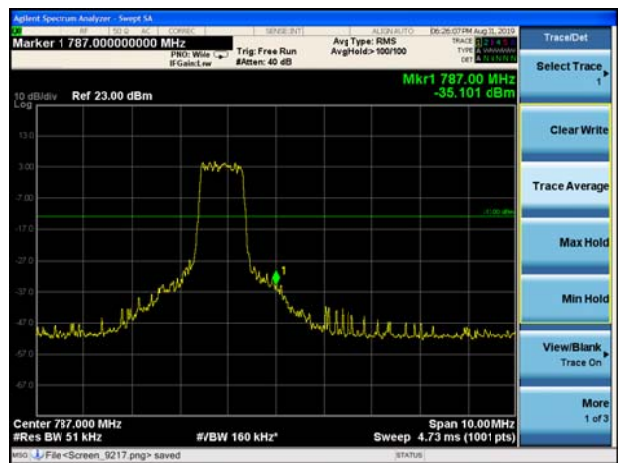

LTE Band 13 16QAM 5MHz CH-Low, 100%RB

LTE Band 13 16QAM 5MHz CH- High, 100%RB

LTE Band 13 16QAM 10MHz CH-Low, 1 RB

LTE Band 13 16QAM 10MHz CH-High, 1 RB

LTE Band 13 16QAM 10MHz CH-Low, 100%RB

LTE Band 13 16QAM 10MHz CH- High, 100%RB

LTE Band 13 QPSK 5MHz CH-Low, 1 RB (763MHz ~775MHz)

LTE Band 13 QPSK 5MHz CH-Low, 1 RB (793MHz ~805MHz)

LTE Band 13 QPSK 5MHz CH-Low, 100%RB (763MHz ~775MHz)

LTE Band 13 QPSK 5MHz CH-Low, 100%RB (793MHz ~805MHz)