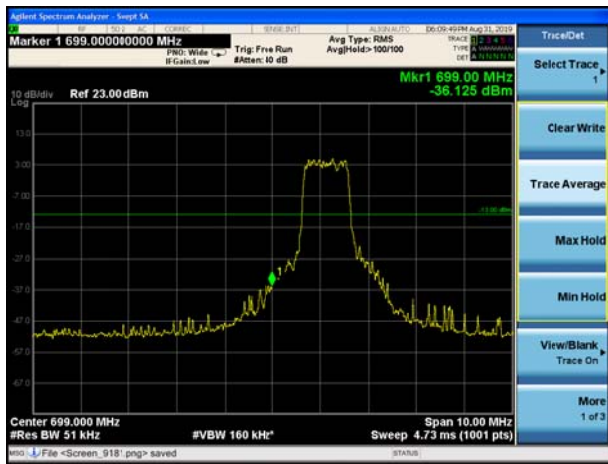

LTE Band 12 16QAM 5MHz CH-Low, 1 RB

LTE Band 12 16QAM 5MHz CH-High, 1 RB

LTE Band 12 16QAM 5MHz CH-Low, 100%RB

LTE Band 12 16QAM 5MHz CH-High, 100%RB

LTE Band 12 16QAM 10MHz CH-Low, 1 RB

LTE Band 12 16QAM 10MHz CH-High, 1 RB

LTE Band 12 16QAM 10MHz CH-Low, 100%RB

LTE Band 12 16QAM 10MHz CH-High, 100%RB

LTE Band 13 QPSK 5MHz CH-Low, 1 RB

LTE Band 13 QPSK 5MHz CH-High, 1 RB

LTE Band 13 QPSK 5MHz CH-Low, 100%RB

LTE Band 13 QPSK 5MHz CH- High, 100%RB