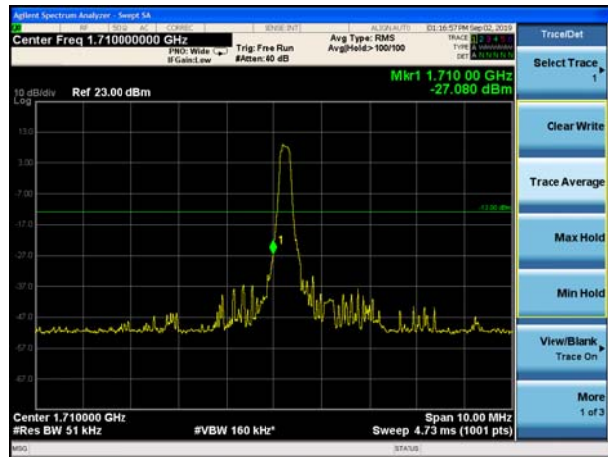

LTE Band 13 16QAM 5MHz CH-Low, 1 RB (763MHz ~775MHz)

LTE Band 13 16QAM 5MHz CH-Low, 1 RB (793MHz ~805MHz)

LTE Band 13 16QAM 5MHz CH-Low, 100%RB (763MHz ~775MHz)

LTE Band 13 16QAM 5MHz CH-Low, 100%RB (793MHz ~805MHz)

LTE Band 13 16QAM 10MHz CH-Low, 1 RB (763MHz ~775MHz)

LTE Band 13 16QAM 10MHz CH-Low, 1 RB (793MHz ~805MHz)

LTE Band 13 16QAM 10MHz CH-Low, 100%RB (763MHz ~775MHz)

LTE Band 13 16QAM 10MHz CH-Low, 100%RB (793MHz ~805MHz)

LTE Band 66 QPSK 1.4MHz CH-Low, 1 RB

LTE Band 66 QPSK 1.4MHz CH-High, 1 RB

LTE Band 66 QPSK 1.4MHz CH-Low, 100%RB

LTE Band 66 QPSK 1.4MHz CH-High, 100%RB

LTE Band 66 QPSK 3MHz CH-Low, 1 RB

LTE Band 66 QPSK 3MHz CH-High, 1 RB

### LTE Band 66 QPSK 3MHz CH-Low, 100%RB