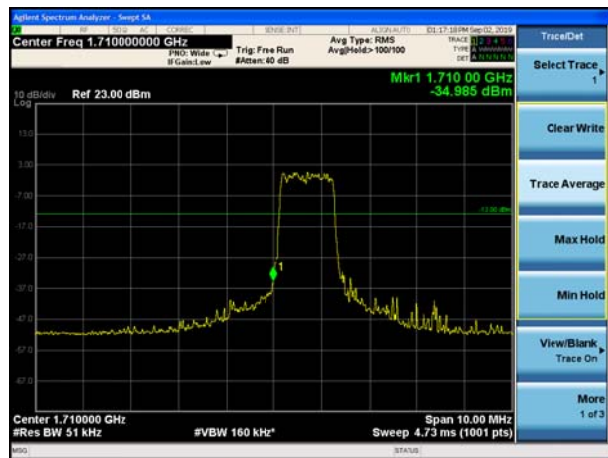

LTE Band 13 16QAM 10MHz CH-Low, 1 RB (763MHz ~775MHz)

LTE Band 13 16QAM 10MHz CH-Low, 1 RB (793MHz ~805MHz)

LTE Band 13 16QAM 10MHz CH-Low, 100%RB (763MHz ~775MHz)

LTE Band 13 16QAM 10MHz CH-Low, 100%RB (793MHz ~805MHz)

LTE Band 66 QPSK 1.4MHz CH-Low, 1 RB

LTE Band 66 QPSK 1.4MHz CH-High, 1 RB

LTE Band 66 QPSK 1.4MHz CH-Low, 100%RB

LTE Band 66 QPSK 1.4MHz CH-High, 100%RB

LTE Band 66 QPSK 3MHz CH-Low, 1 RB

LTE Band 66 QPSK 3MHz CH-High, 1 RB

### LTE Band 66 QPSK 3MHz CH-Low, 100%RB