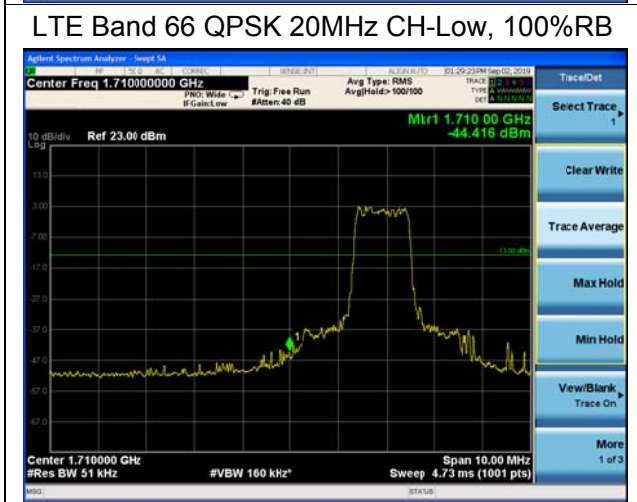

### LTE Band 66 QPSK 5MHz CH-High, 1 RB

### LTE Band 66 QPSK 5MHz CH-Low, 100%RB

### LTE Band 66 QPSK 5MHz CH-High, 100%RB

LTE Band 66 QPSK 10MHz CH-Low, 1 RB

LTE Band 66 QPSK 10MHz CH-High, 1 RB

LTE Band 66 QPSK 10MHz CH-Low, 100%RB

LTE Band 66 QPSK 10MHz CH-High, 100%RB

LTE Band 66 QPSK 15MHz CH-Low, 1 RB

LTE Band 66 QPSK 15MHz CH-High, 1 RB

LTE Band 66 16QAM 1.4MHz CH-Low, 1 RB

LTE Band 66 16QAM 1.4MHz CH-High, 1 RB

LTE Band 66 16QAM 1.4MHz CH-Low, 100%RB

LTE Band 66 16QAM 1.4MHz CH-High, 100%

LTE Band 66 16QAM 3MHz CH-Low, 1 RB