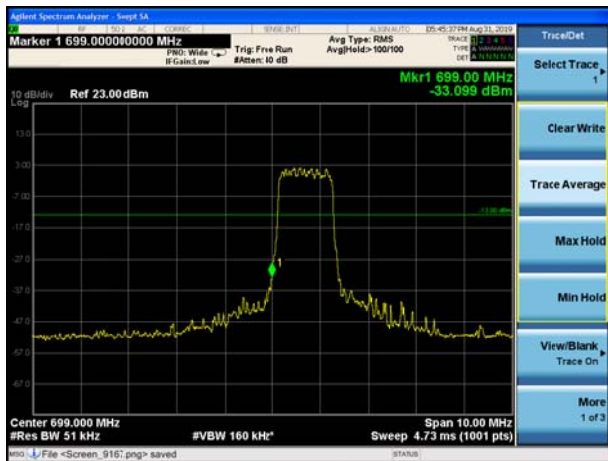

LTE Band 4 16QAM 15MHz CH-Low, 100%RB

LTE Band 4 16QAM 15MHz CH-High, 100%RB

LTE Band 4 16QAM 20MHz CH-Low, 1 RB

LTE Band 4 16QAM 20MHz CH-High, 1 RB

LTE Band 4 16QAM 20MHz CH-Low, 100%RB

LTE Band 4 16QAM 20MHz CH-High, 100%RB

LTE Band 12 QPSK 1.4MHz CH-Low, 1 RB

LTE Band 12 QPSK 1.4MHz CH-High, 1 RB

LTE Band 12 QPSK 1.4MHz CH-Low, 100%RB

LTE Band 12 QPSK 1.4MHz CH-High, 100%RB

LTE Band 12 QPSK 3MHz CH-Low, 1 RB

LTE Band 12 QPSK 3MHz CH-High, 1 RB