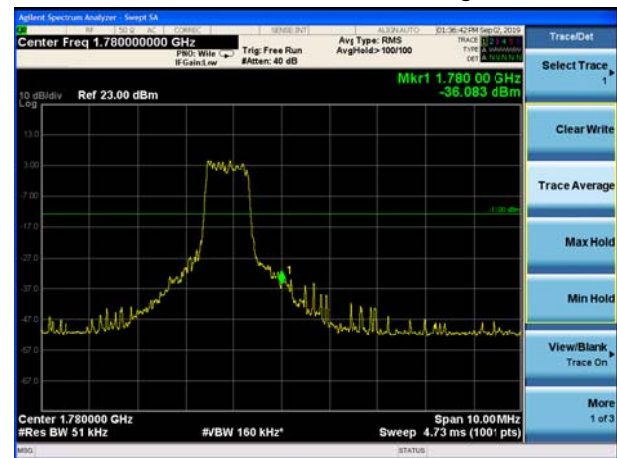

### LTE Band 66 16QAM 5MHz CH-Low, 100%RB

### LTE Band 66 16QAM 5MHz CH-High, 100%RB

LTE Band 66 16QAM 10MHz CH-Low, 1 RB

LTE Band 66 16QAM 10MHz CH-High, 1 RB

LTE Band 66 16QAM 10MHz CH-Low, 100%RB

LTE Band 66 16QAM 10MHz CH-High, 100%RB

LTE Band 66 16QAM 15MHz CH-Low, 1 RB

LTE Band 66 16QAM 15MHz CH-High, 1 RB