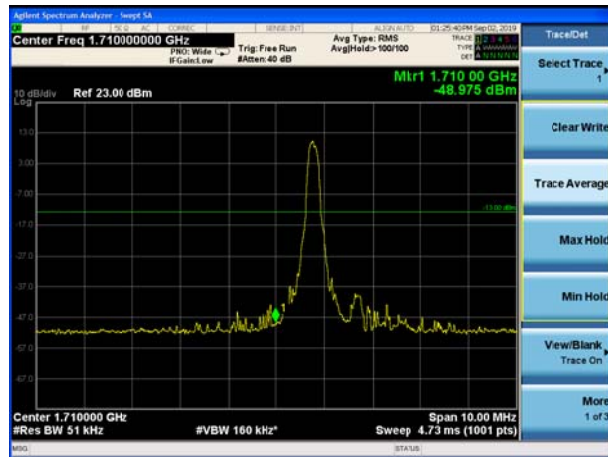

### LTE Band 66 16QAM 5MHz CH-High, 1 RB

### LTE Band 66 16QAM 5MHz CH-Low, 100%RB

### LTE Band 66 16QAM 5MHz CH-High, 100%RB

LTE Band 66 16QAM 10MHz CH-Low, 1 RB

LTE Band 66 16QAM 10MHz CH-High, 1 RB

LTE Band 66 16QAM 10MHz CH-Low, 100%RB

LTE Band 66 16QAM 10MHz CH-High, 100%RB

LTE Band 66 16QAM 15MHz CH-Low, 1 RB