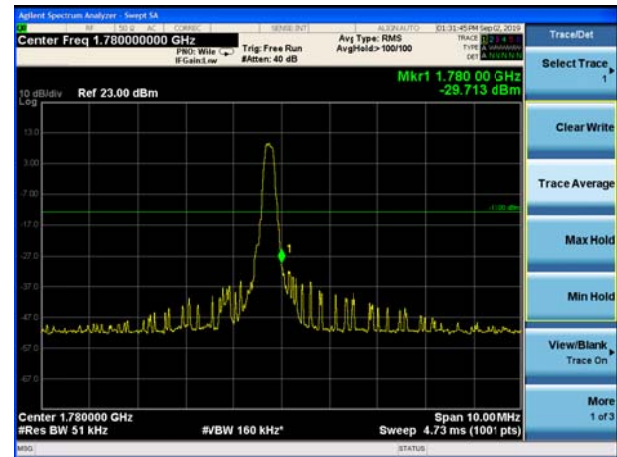

### LTE Band 66 QPSK 5MHz CH-Low, 100%RB

### LTE Band 66 QPSK 5MHz CH-High, 100%RB

LTE Band 66 QPSK 10MHz CH-Low, 1 RB

LTE Band 66 QPSK 10MHz CH-High, 1 RB

LTE Band 66 QPSK 10MHz CH-Low, 100%RB

LTE Band 66 QPSK 10MHz CH-High, 100%RB

LTE Band 66 QPSK 15MHz CH-Low, 1 RB

LTE Band 66 QPSK 15MHz CH-High, 1 RB

LTE Band 66 16QAM 1.4MHz CH-Low, 1 RB

LTE Band 66 16QAM 1.4MHz CH-High, 1 RB

LTE Band 66 16QAM 1.4MHz CH-Low, 100%RB

LTE Band 66 16QAM 1.4MHz CH-High, 100%

LTE Band 66 16QAM 3MHz CH-Low, 1 RB

LTE Band 66 16QAM 3MHz CH-High, 1 RB