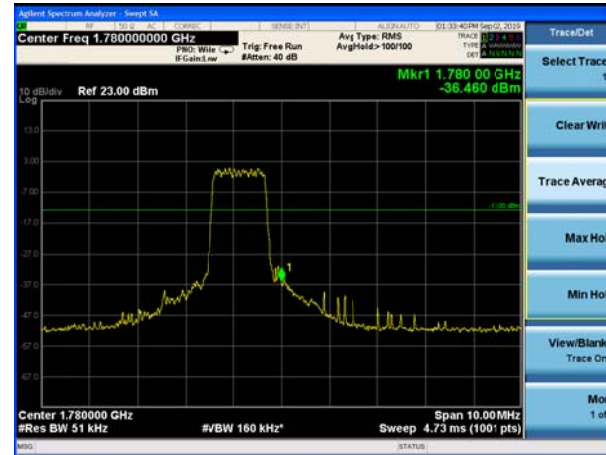

LTE Band 13 16QAM 10MHz CH-Low, 1 RB (763MHz ~775MHz)

LTE Band 13 16QAM 10MHz CH-Low, 1 RB (793MHz ~805MHz)

LTE Band 13 16QAM 10MHz CH-Low, 100%RB (763MHz ~775MHz)

LTE Band 13 16QAM 10MHz CH-Low, 100%RB (793MHz ~805MHz)

LTE Band 66 QPSK 1.4MHz CH-Low, 1 RB

LTE Band 66 QPSK 1.4MHz CH-High, 1 RB

LTE Band 66 QPSK 1.4MHz CH-Low, 100%RB

LTE Band 66 QPSK 1.4MHz CH-High, 100%RB

LTE Band 66 QPSK 3MHz CH-Low, 1 RB

LTE Band 66 QPSK 3MHz CH-High, 1 RB

### LTE Band 66 QPSK 3MHz CH-Low, 100%RB

### LTE Band 66 QPSK 3MHz CH-High, 100%RB