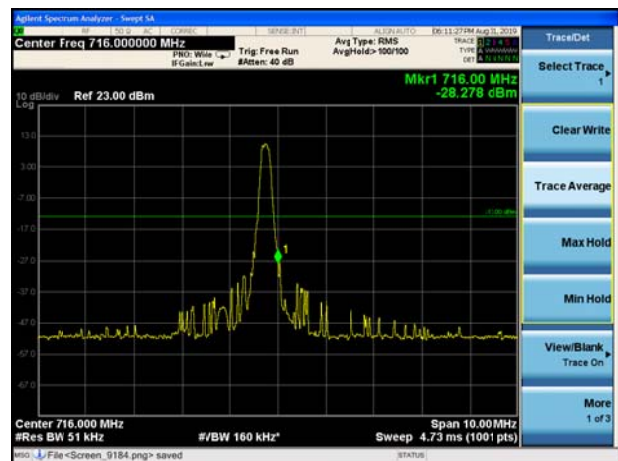

LTE Band 12 QPSK 3MHz CH-Low, 100%RB

LTE Band 12 QPSK 3MHz CH-High, 100%RB

LTE Band 12 QPSK 5MHz CH-Low, 1 RB

LTE Band 12 QPSK 5MHz CH-High, 1 RB

LTE Band 12 QPSK 5MHz CH-Low, 100%RB

LTE Band 12 QPSK 5MHz CH-High, 100%RB

LTE Band 12 QPSK 10MHz CH-Low, 1 RB

LTE Band 12 QPSK 10MHz CH-High, 1 RB

LTE Band 12 QPSK 10MHz CH-Low, 100%RB

LTE Band 12 QPSK 10MHz CH-High, 100%RB

LTE Band 12 16QAM 1.4MHz CH-Low, 1 RB

LTE Band 12 16QAM 1.4MHz CH-High, 1 RB

LTE Band 12 16QAM 1.4MHz CH-Low, 100%RB

LTE Band 12 16QAM 1.4MHz CH-High, 100%RB

LTE Band 12 16QAM 3MHz CH-Low, 1 RB

LTE Band 12 16QAM 3MHz CH-High, 1 RB

LTE Band 12 16QAM 3MHz CH-Low, 100%RB

LTE Band 12 16QAM 3MHz CH-High, 100%RB