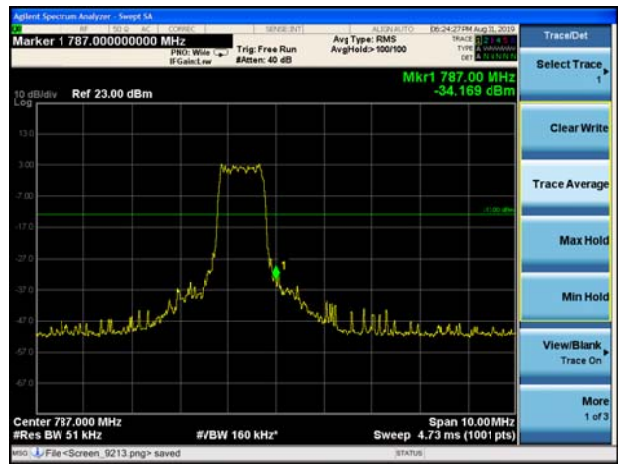

LTE Band 13 QPSK 10MHz CH-Low, 1 RB

LTE Band 13 QPSK 10MHz CH-High, 1 RB

LTE Band 13 QPSK 10MHz CH-Low, 100%RB

LTE Band 13 QPSK 10MHz CH- High, 100%RB

LTE Band 13 16QAM 5MHz CH-Low, 1 RB

LTE Band 13 16QAM 5MHz CH-High, 1 RB

LTE Band 13 16QAM 5MHz CH-Low, 100%RB

LTE Band 13 16QAM 5MHz CH- High, 100%RB

LTE Band 13 16QAM 10MHz CH-Low, 1 RB

LTE Band 13 16QAM 10MHz CH-High, 1 RB

LTE Band 13 16QAM 10MHz CH-Low, 100%RB

LTE Band 13 16QAM 10MHz CH- High, 100%RB