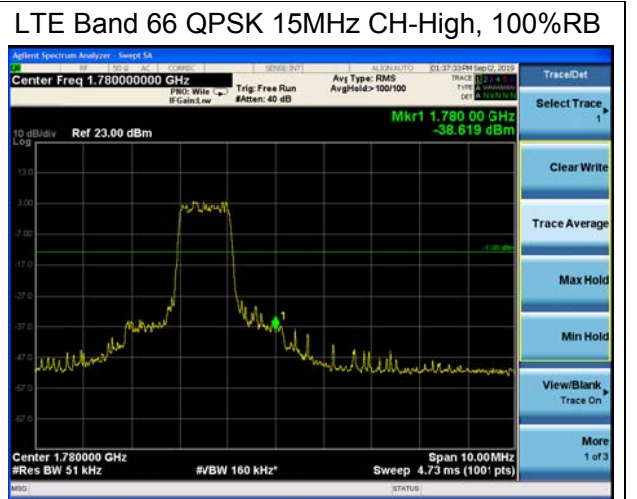

### LTE Band 66 QPSK 5MHz CH-High, 1 RB

### LTE Band 66 QPSK 5MHz CH-Low, 100%RB

### LTE Band 66 QPSK 5MHz CH-High, 100%RB

LTE Band 66 QPSK 10MHz CH-Low, 1 RB

LTE Band 66 QPSK 10MHz CH-High, 1 RB

LTE Band 66 QPSK 10MHz CH-Low, 100%RB

LTE Band 66 QPSK 10MHz CH-High, 100%RB

LTE Band 66 QPSK 15MHz CH-Low, 1 RB

LTE Band 66 QPSK 15MHz CH-High, 1 RB

LTE Band 66 16QAM 1.4MHz CH-Low, 1 RB

LTE Band 66 16QAM 1.4MHz CH-High, 1 RB

LTE Band 66 16QAM 1.4MHz CH-Low, 100%RB

LTE Band 66 16QAM 1.4MHz CH-High, 100%

LTE Band 66 16QAM 3MHz CH-Low, 1 RB