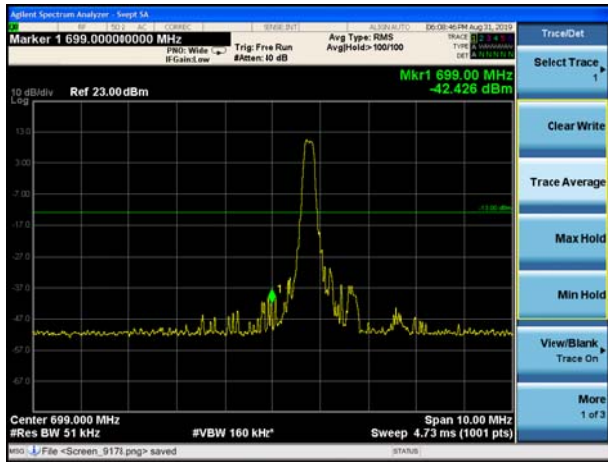

LTE Band 12 QPSK 1.4MHz CH-Low, 1 RB

LTE Band 12 QPSK 1.4MHz CH-High, 1 RB

LTE Band 12 QPSK 1.4MHz CH-Low, 100%RB

LTE Band 12 QPSK 1.4MHz CH-High, 100%RB

LTE Band 12 QPSK 3MHz CH-Low, 1 RB

LTE Band 12 QPSK 3MHz CH-High, 1 RB

LTE Band 12 QPSK 3MHz CH-Low, 100%RB

LTE Band 12 QPSK 3MHz CH-High, 100%RB

LTE Band 12 QPSK 5MHz CH-Low, 1 RB

LTE Band 12 QPSK 5MHz CH-High, 1 RB

LTE Band 12 QPSK 5MHz CH-Low, 100%RB

LTE Band 12 QPSK 5MHz CH-High, 100%RB

LTE Band 12 QPSK 10MHz CH-Low, 1 RB

LTE Band 12 QPSK 10MHz CH-High, 1 RB

LTE Band 12 QPSK 10MHz CH-Low, 100%RB

LTE Band 12 QPSK 10MHz CH-High, 100%RB

LTE Band 12 16QAM 1.4MHz CH-Low, 1 RB

LTE Band 12 16QAM 1.4MHz CH-High, 1 RB