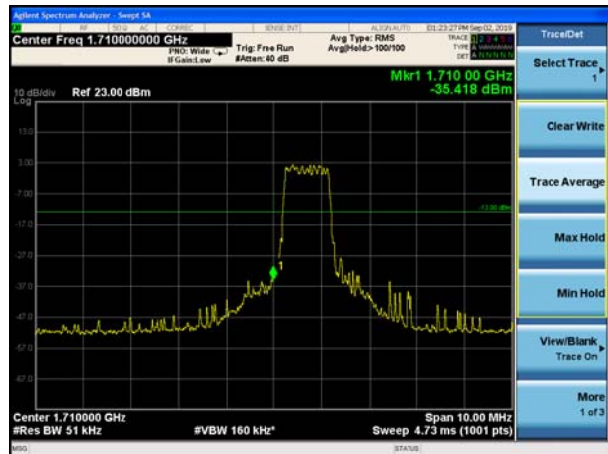

LTE Band 66 16QAM 5MHz CH-Low, 100%RB