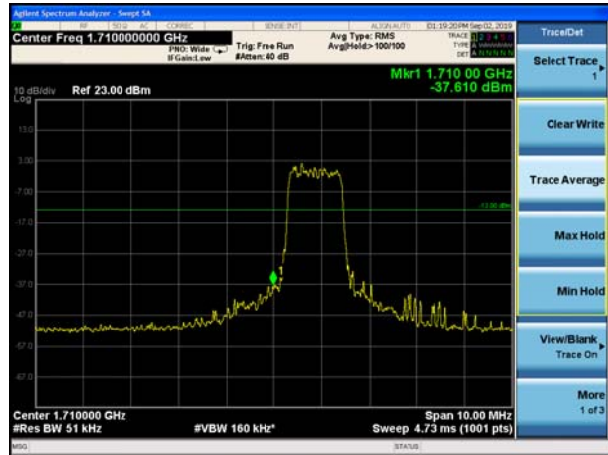

LTE Band 13 16QAM 10MHz CH-Low, 1 RB (763MHz ~775MHz)

LTE Band 13 16QAM 10MHz CH-Low, 1 RB (793MHz ~805MHz)

LTE Band 13 16QAM 10MHz CH-Low, 100%RB (763MHz ~775MHz)

LTE Band 13 16QAM 10MHz CH-Low, 100%RB (793MHz ~805MHz)

LTE Band 66 QPSK 1.4MHz CH-Low, 1 RB

LTE Band 66 QPSK 1.4MHz CH-High, 1 RB

LTE Band 66 QPSK 1.4MHz CH-Low, 100%RB

LTE Band 66 QPSK 1.4MHz CH-High, 100%RB

LTE Band 66 QPSK 3MHz CH-Low, 1 RB

LTE Band 66 QPSK 3MHz CH-High, 1 RB

### LTE Band 66 QPSK 3MHz CH-Low, 100%RB

### LTE Band 66 QPSK 3MHz CH-High, 100%RB