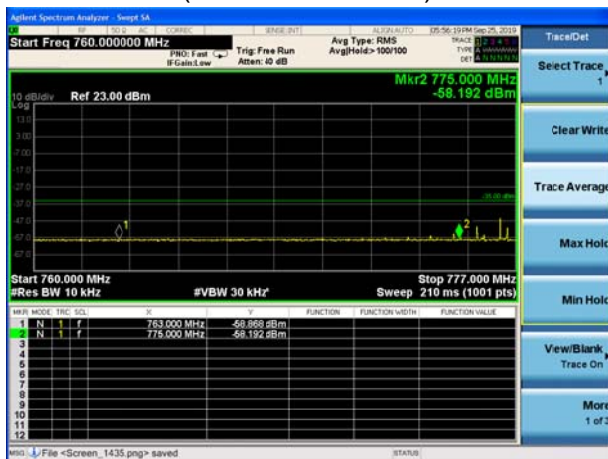

LTE Band 13 16QAM 5MHz CH-Low, 100%RB

LTE Band 13 16QAM 5MHz CH- High, 100%RB

LTE Band 13 16QAM 10MHz CH-Low, 1 RB

LTE Band 13 16QAM 10MHz CH-High, 1 RB

LTE Band 13 16QAM 10MHz CH-Low, 100%RB

LTE Band 13 16QAM 10MHz CH- High, 100%RB

LTE Band 13 QPSK 5MHz CH-Low, 1 RB (763MHz ~775MHz)

LTE Band 13 QPSK 5MHz CH-Low, 1 RB (793MHz ~805MHz)

LTE Band 13 QPSK 5MHz CH-Low, 100%RB (763MHz ~775MHz)

LTE Band 13 QPSK 5MHz CH-Low, 100%RB (793MHz ~805MHz)

LTE Band 13 QPSK 10MHz CH-Low, 1 RB (763MHz ~775MHz)

LTE Band 13 QPSK 10MHz CH-Low, 1 RB (793MHz ~805MHz)

LTE Band 13 QPSK 10MHz CH-Low, 100%RB (763MHz ~775MHz)

LTE Band 13 QPSK 10MHz CH-Low, 100%RB (793MHz ~805MHz)