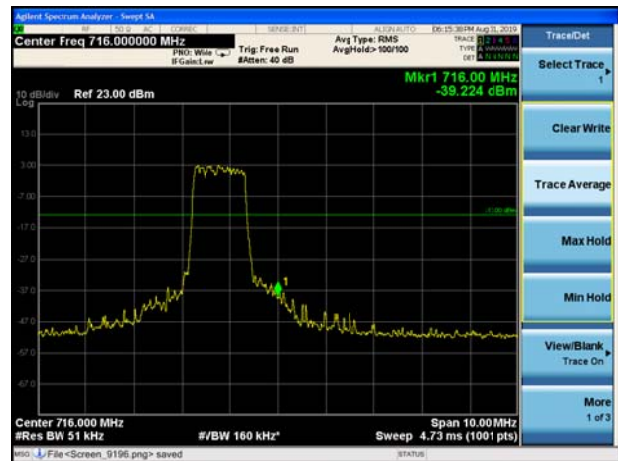

LTE Band 12 QPSK 3MHz CH-Low, 100%RB

LTE Band 12 QPSK 3MHz CH-High, 100%RB

LTE Band 12 QPSK 5MHz CH-Low, 1 RB

LTE Band 12 QPSK 5MHz CH-High, 1 RB

LTE Band 12 QPSK 5MHz CH-Low, 100%RB

LTE Band 12 QPSK 5MHz CH-High, 100%RB

LTE Band 12 QPSK 10MHz CH-Low, 1 RB

LTE Band 12 QPSK 10MHz CH-High, 1 RB

LTE Band 12 QPSK 10MHz CH-Low, 100%RB

LTE Band 12 QPSK 10MHz CH-High, 100%RB

LTE Band 12 16QAM 1.4MHz CH-Low, 1 RB

LTE Band 12 16QAM 1.4MHz CH-High, 1 RB

LTE Band 12 16QAM 1.4MHz CH-Low, 100%RB

LTE Band 12 16QAM 1.4MHz CH-High, 100%RB

LTE Band 12 16QAM 3MHz CH-Low, 1 RB

LTE Band 12 16QAM 3MHz CH-High, 1 RB

LTE Band 12 16QAM 3MHz CH-Low, 100%RB

LTE Band 12 16QAM 3MHz CH-High, 100%RB