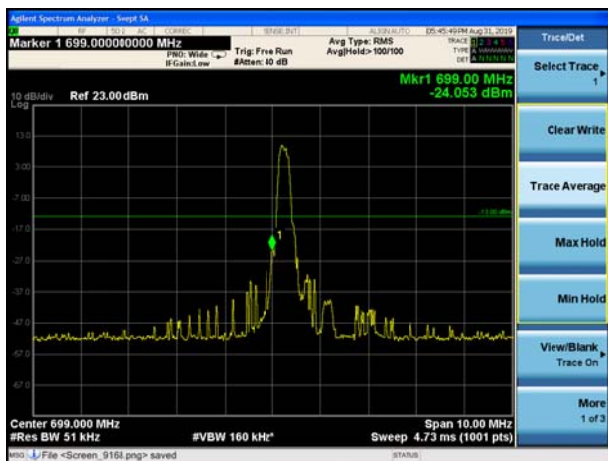

LTE Band 12 QPSK 3MHz CH-Low, 100%RB

LTE Band 12 QPSK 3MHz CH-High, 100%RB

LTE Band 12 QPSK 5MHz CH-Low, 1 RB

LTE Band 12 QPSK 5MHz CH-High, 1 RB

LTE Band 12 QPSK 5MHz CH-Low, 100%RB

LTE Band 12 QPSK 5MHz CH-High, 100%RB

LTE Band 12 QPSK 10MHz CH-Low, 1 RB

LTE Band 12 QPSK 10MHz CH-High, 1 RB

LTE Band 12 QPSK 10MHz CH-Low, 100%RB

LTE Band 12 QPSK 10MHz CH-High, 100%RB

LTE Band 12 16QAM 1.4MHz CH-Low, 1 RB

LTE Band 12 16QAM 1.4MHz CH-High, 1 RB

LTE Band 12 16QAM 1.4MHz CH-Low, 100%RB

LTE Band 12 16QAM 1.4MHz CH-High, 100%RB

LTE Band 12 16QAM 3MHz CH-Low, 1 RB

LTE Band 12 16QAM 3MHz CH-High, 1 RB

LTE Band 12 16QAM 3MHz CH-Low, 100%RB

LTE Band 12 16QAM 3MHz CH-High, 100%RB