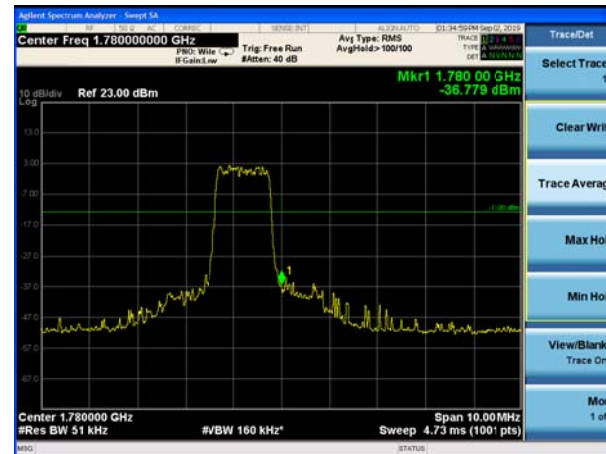

LTE Band 66 QPSK 5MHz CH-High, 100%RB