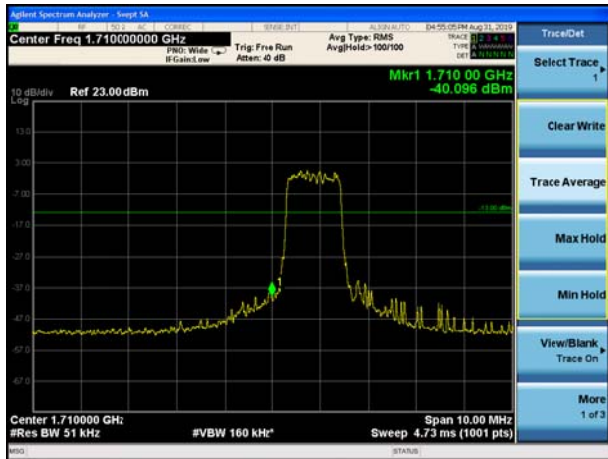

LTE Band 4 QPSK 3MHz CH-Low, 100%RB

LTE Band 4 QPSK 3MHz CH-High, 100%RB

LTE Band 4 QPSK 5MHz CH-Low, 1 RB

LTE Band 4 QPSK 5MHz CH-High, 1 RB

LTE Band 4 QPSK 5MHz CH-Low, 100%RB

LTE Band 4 QPSK 5MHz CH-High, 100%RB

LTE Band 4 QPSK 10MHz CH-Low, 1 RB

LTE Band 4 QPSK 10MHz CH-High, 1 RB

LTE Band 4 QPSK 10MHz CH-Low, 100%RB

LTE Band 4 QPSK 10MHz CH-High, 100%RB

LTE Band 4 QPSK 15MHz CH-Low, 1 RB

LTE Band 4 QPSK 15MHz CH-High, 1 RB