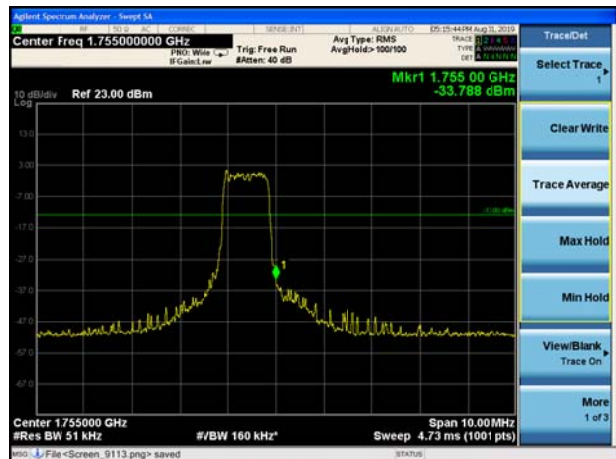

LTE Band 4 QPSK 15MHz CH-Low, 100%RB

LTE Band 4 QPSK 15MHz CH-High, 100%RB

LTE Band 4 QPSK 20MHz CH-Low, 1 RB

LTE Band 4 QPSK 20MHz CH-High, 1 RB

LTE Band 4 QPSK 20MHz CH-Low, 100%RB

LTE Band 4 QPSK 20MHz CH-High, 100%RB

LTE Band 4 16QAM 1.4MHz CH-Low, 1 RB

LTE Band 4 16QAM 1.4MHz CH-High, 1 RB

LTE Band 4 16QAM 1.4MHz CH-Low, 100%RB

LTE Band 4 16QAM 1.4MHz CH-High, 100%RB

LTE Band 4 16QAM 3MHz CH-Low, 1 RB

LTE Band 4 16QAM 3MHz CH-High, 1 RB

LTE Band 4 16QAM 3MHz CH-Low, 100%RB

LTE Band 4 16QAM 3MHz CH-High, 100%RB

LTE Band 4 16QAM 5MHz CH-Low, 1 RB

LTE Band 4 16QAM 5MHz CH-High, 1 RB

LTE Band 4 16QAM 5MHz CH-Low, 100%RB

LTE Band 4 16QAM 5MHz CH-High, 100%RB