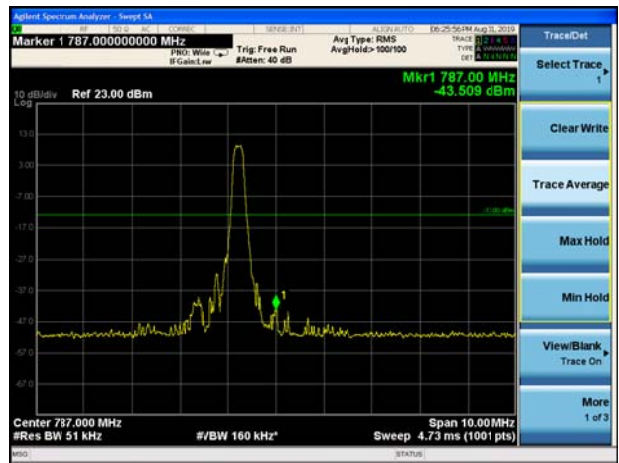

LTE Band 13 QPSK 10MHz CH-Low, 1 RB

LTE Band 13 QPSK 10MHz CH-High, 1 RB

LTE Band 13 QPSK 10MHz CH-Low, 100%RB

LTE Band 13 QPSK 10MHz CH- High, 100%RB

LTE Band 13 16QAM 5MHz CH-Low, 1 RB

LTE Band 13 16QAM 5MHz CH-High, 1 RB

LTE Band 13 16QAM 5MHz CH-Low, 100%RB

LTE Band 13 16QAM 5MHz CH- High, 100%RB

LTE Band 13 16QAM 10MHz CH-Low, 1 RB

LTE Band 13 16QAM 10MHz CH-High, 1 RB

LTE Band 13 16QAM 10MHz CH-Low, 100%RB

LTE Band 13 16QAM 10MHz CH- High, 100%RB

LTE Band 13 QPSK 5MHz CH-Low, 1 RB (763MHz ~775MHz)

LTE Band 13 QPSK 5MHz CH-Low, 1 RB (793MHz ~805MHz)

LTE Band 13 QPSK 5MHz CH-Low, 100%RB (763MHz ~775MHz)

LTE Band 13 QPSK 5MHz CH-Low, 100%RB (793MHz ~805MHz)

LTE Band 13 QPSK 10MHz CH-Low, 1 RB (763MHz ~775MHz)

LTE Band 13 QPSK 10MHz CH-Low, 1 RB (793MHz ~805MHz)

LTE Band 13 QPSK 10MHz CH-Low, 100%RB (763MHz ~775MHz)

LTE Band 13 QPSK 10MHz CH-Low, 100%RB (793MHz ~805MHz)