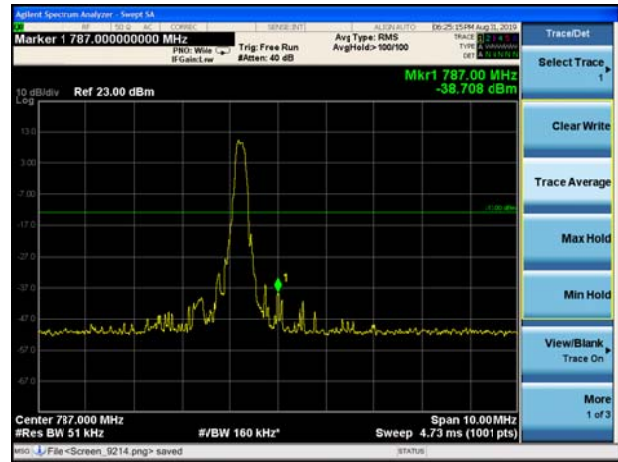

LTE Band 12 16QAM 10MHz CH-Low, 100%RB

LTE Band 12 16QAM 10MHz CH-High, 100%RB

LTE Band 13 QPSK 5MHz CH-Low, 1 RB

LTE Band 13 QPSK 5MHz CH-High, 1 RB

LTE Band 13 QPSK 5MHz CH-Low, 100%RB

LTE Band 13 QPSK 5MHz CH- High, 100%RB

LTE Band 13 QPSK 10MHz CH-Low, 1 RB

LTE Band 13 QPSK 10MHz CH-High, 1 RB

LTE Band 13 QPSK 10MHz CH-Low, 100%RB

LTE Band 13 QPSK 10MHz CH- High, 100%RB

LTE Band 13 16QAM 5MHz CH-Low, 1 RB

LTE Band 13 16QAM 5MHz CH-High, 1 RB