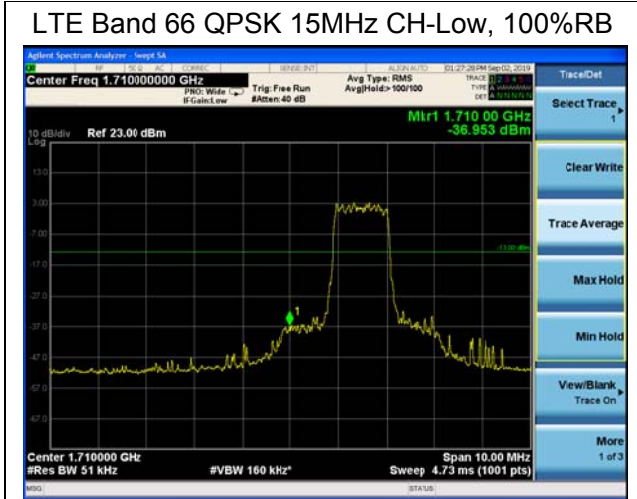

### LTE Band 66 QPSK 5MHz CH-High, 1 RB

### LTE Band 66 QPSK 5MHz CH-Low, 100%RB

### LTE Band 66 QPSK 5MHz CH-High, 100%RB

LTE Band 66 QPSK 10MHz CH-Low, 1 RB

LTE Band 66 QPSK 10MHz CH-High, 1 RB

LTE Band 66 QPSK 10MHz CH-Low, 100%RB

LTE Band 66 QPSK 10MHz CH-High, 100%RB

LTE Band 66 QPSK 15MHz CH-Low, 1 RB

LTE Band 66 QPSK 15MHz CH-High, 1 RB

LTE Band 66 16QAM 1.4MHz CH-Low, 1 RB

LTE Band 66 16QAM 1.4MHz CH-High, 1 RB

LTE Band 66 16QAM 1.4MHz CH-Low, 100%RB

LTE Band 66 16QAM 1.4MHz CH-High, 100%

LTE Band 66 16QAM 3MHz CH-Low, 1 RB