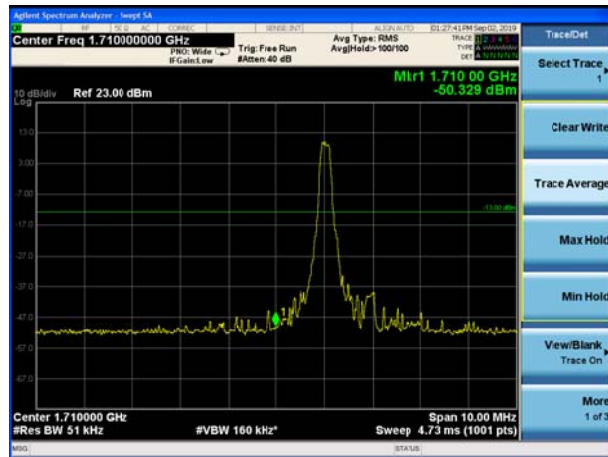

### LTE Band 66 16QAM 5MHz CH-Low, 100%RB

### LTE Band 66 16QAM 5MHz CH-High, 100%RB

LTE Band 66 16QAM 10MHz CH-Low, 1 RB

LTE Band 66 16QAM 10MHz CH-High, 1 RB

LTE Band 66 16QAM 10MHz CH-Low, 100%RB

LTE Band 66 16QAM 10MHz CH-High, 100%RB

LTE Band 66 16QAM 15MHz CH-Low, 1 RB

LTE Band 66 16QAM 15MHz CH-High, 1 RB