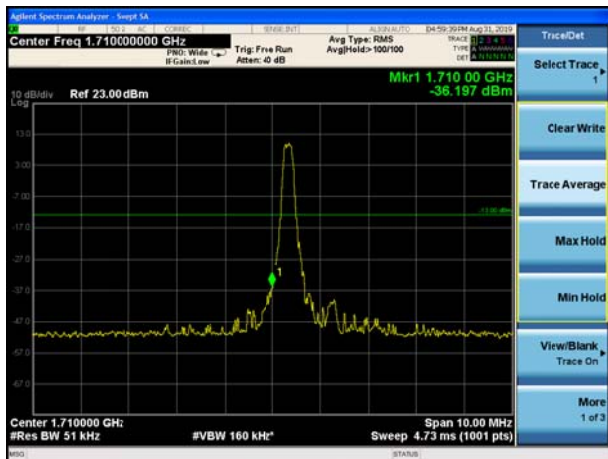

LTE Band 4 QPSK 15MHz CH-Low, 100%RB

LTE Band 4 QPSK 15MHz CH-High, 100%RB

LTE Band 4 QPSK 20MHz CH-Low, 1 RB

LTE Band 4 QPSK 20MHz CH-High, 1 RB

LTE Band 4 QPSK 20MHz CH-Low, 100%RB

LTE Band 4 QPSK 20MHz CH-High, 100%RB

LTE Band 4 16QAM 1.4MHz CH-Low, 1 RB

LTE Band 4 16QAM 1.4MHz CH-High, 1 RB

LTE Band 4 16QAM 1.4MHz CH-Low, 100%RB

LTE Band 4 16QAM 1.4MHz CH-High, 100%RB

LTE Band 4 16QAM 3MHz CH-Low, 1 RB

LTE Band 4 16QAM 3MHz CH-High, 1 RB

LTE Band 4 16QAM 3MHz CH-Low, 100%RB

LTE Band 4 16QAM 3MHz CH-High, 100%RB

LTE Band 4 16QAM 5MHz CH-Low, 1 RB

LTE Band 4 16QAM 5MHz CH-High, 1 RB

LTE Band 4 16QAM 5MHz CH-Low, 100%RB

LTE Band 4 16QAM 5MHz CH-High, 100%RB