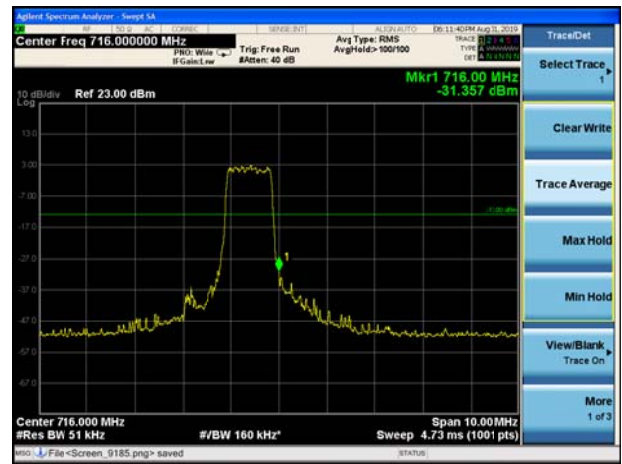

LTE Band 12 QPSK 3MHz CH-Low, 100%RB

LTE Band 12 QPSK 3MHz CH-High, 100%RB

LTE Band 12 QPSK 5MHz CH-Low, 1 RB

LTE Band 12 QPSK 5MHz CH-High, 1 RB

LTE Band 12 QPSK 5MHz CH-Low, 100%RB

LTE Band 12 QPSK 5MHz CH-High, 100%RB

LTE Band 12 QPSK 10MHz CH-Low, 1 RB

LTE Band 12 QPSK 10MHz CH-High, 1 RB

LTE Band 12 QPSK 10MHz CH-Low, 100%RB

LTE Band 12 QPSK 10MHz CH-High, 100%RB

LTE Band 12 16QAM 1.4MHz CH-Low, 1 RB

LTE Band 12 16QAM 1.4MHz CH-High, 1 RB

LTE Band 12 16QAM 1.4MHz CH-Low, 100%RB

LTE Band 12 16QAM 1.4MHz CH-High, 100%RB

LTE Band 12 16QAM 3MHz CH-Low, 1 RB

LTE Band 12 16QAM 3MHz CH-High, 1 RB

LTE Band 12 16QAM 3MHz CH-Low, 100%RB

LTE Band 12 16QAM 3MHz CH-High, 100%RB