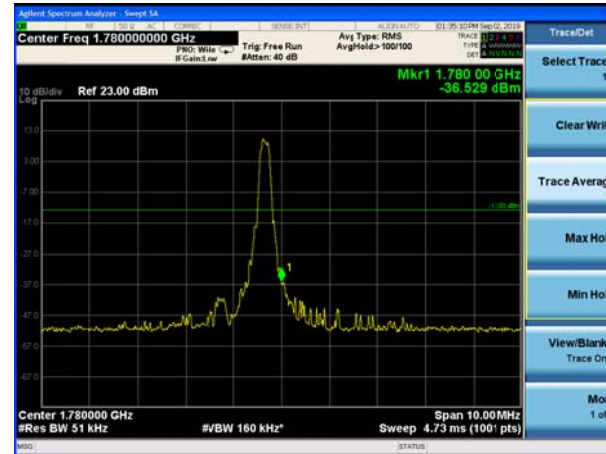

LTE Band 66 16QAM 5MHz CH-High, 1 RB