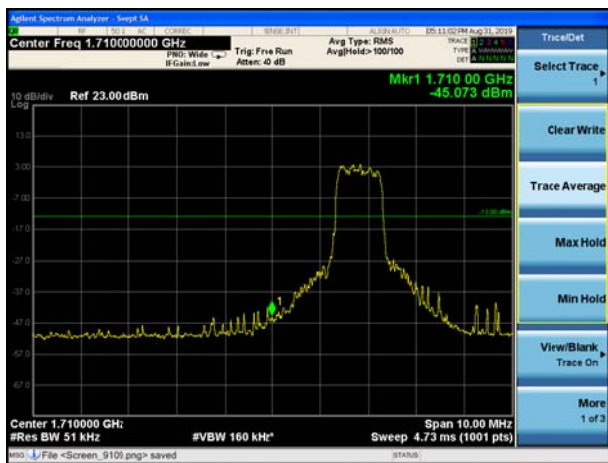

LTE Band 4 16QAM 15MHz CH-Low, 100%RB

LTE Band 4 16QAM 15MHz CH-High, 100%RB

LTE Band 4 16QAM 20MHz CH-Low, 1 RB

LTE Band 4 16QAM 20MHz CH-High, 1 RB

LTE Band 4 16QAM 20MHz CH-Low, 100%RB

LTE Band 4 16QAM 20MHz CH-High, 100%RB

LTE Band 12 QPSK 1.4MHz CH-Low, 1 RB

LTE Band 12 QPSK 1.4MHz CH-High, 1 RB

LTE Band 12 QPSK 1.4MHz CH-Low, 100%RB

LTE Band 12 QPSK 1.4MHz CH-High, 100%RB

LTE Band 12 QPSK 3MHz CH-Low, 1 RB

LTE Band 12 QPSK 3MHz CH-High, 1 RB