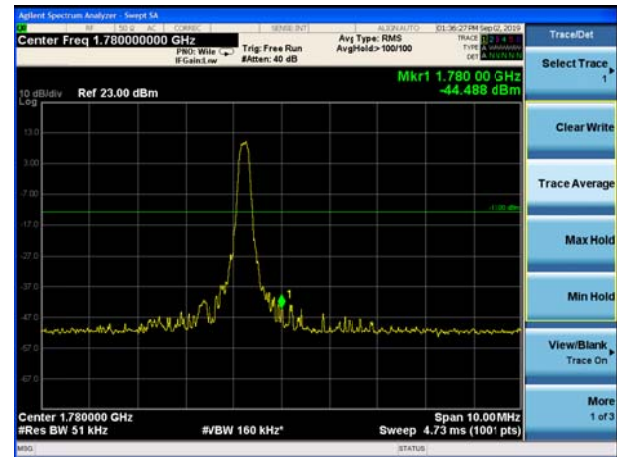

### LTE Band 66 16QAM 5MHz CH-Low, 100%RB

### LTE Band 66 16QAM 5MHz CH-High, 100%RB

LTE Band 66 16QAM 10MHz CH-Low, 1 RB

LTE Band 66 16QAM 10MHz CH-High, 1 RB

LTE Band 66 16QAM 10MHz CH-Low, 100%RB

LTE Band 66 16QAM 10MHz CH-High, 100%RB

LTE Band 66 16QAM 15MHz CH-Low, 1 RB

LTE Band 66 16QAM 15MHz CH-High, 1 RB