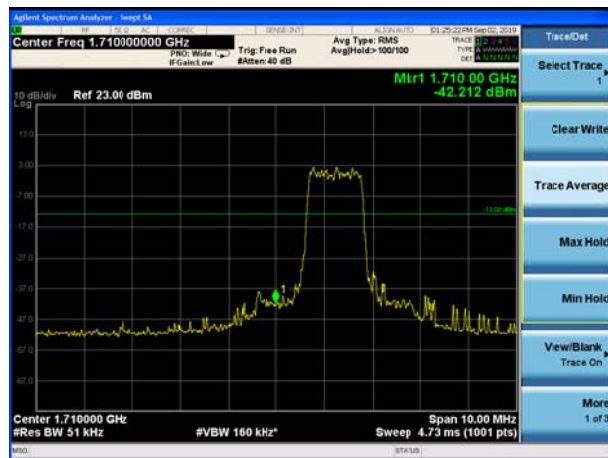

### LTE Band 66 QPSK 5MHz CH-Low, 100%RB

### LTE Band 66 QPSK 5MHz CH-High, 100%RB

LTE Band 66 QPSK 10MHz CH-Low, 1 RB

LTE Band 66 QPSK 10MHz CH-High, 1 RB

LTE Band 66 QPSK 10MHz CH-Low, 100%RB

LTE Band 66 QPSK 10MHz CH-High, 100%RB

LTE Band 66 QPSK 15MHz CH-Low, 1 RB

LTE Band 66 QPSK 15MHz CH-High, 1 RB

LTE Band 66 16QAM 1.4MHz CH-Low, 1 RB

LTE Band 66 16QAM 1.4MHz CH-High, 1 RB

LTE Band 66 16QAM 1.4MHz CH-Low, 100%RB

LTE Band 66 16QAM 1.4MHz CH-High, 100%

LTE Band 66 16QAM 3MHz CH-Low, 1 RB