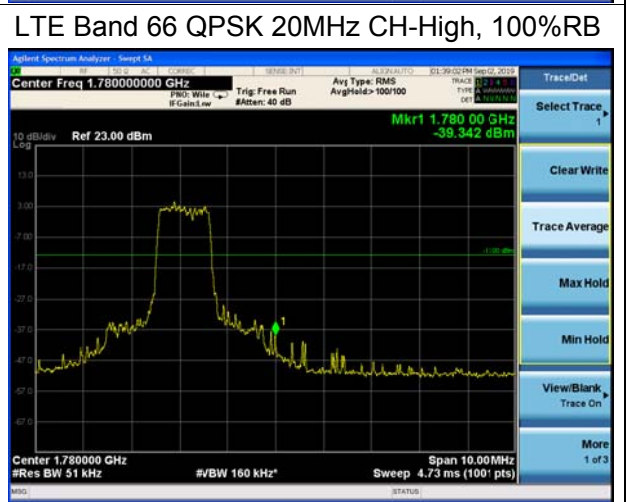

### LTE Band 66 QPSK 5MHz CH-High, 1 RB

### LTE Band 66 QPSK 5MHz CH-Low, 100%RB

### LTE Band 66 QPSK 5MHz CH-High, 100%RB

LTE Band 66 QPSK 10MHz CH-Low, 1 RB

LTE Band 66 QPSK 10MHz CH-High, 1 RB

LTE Band 66 QPSK 10MHz CH-Low, 100%RB

LTE Band 66 QPSK 10MHz CH-High, 100%RB

LTE Band 66 QPSK 15MHz CH-Low, 1 RB

LTE Band 66 QPSK 15MHz CH-High, 1 RB

LTE Band 66 16QAM 1.4MHz CH-Low, 1 RB

LTE Band 66 16QAM 1.4MHz CH-High, 1 RB

LTE Band 66 16QAM 1.4MHz CH-Low, 100%RB

LTE Band 66 16QAM 1.4MHz CH-High, 100%

LTE Band 66 16QAM 3MHz CH-Low, 1 RB