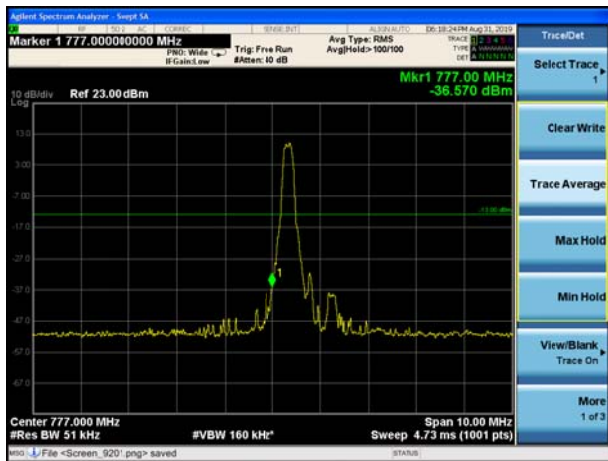

LTE Band 13 QPSK 10MHz CH-Low, 1 RB

LTE Band 13 QPSK 10MHz CH-High, 1 RB

LTE Band 13 QPSK 10MHz CH-Low, 100%RB

LTE Band 13 QPSK 10MHz CH- High, 100%RB

LTE Band 13 16QAM 5MHz CH-Low, 1 RB

LTE Band 13 16QAM 5MHz CH-High, 1 RB