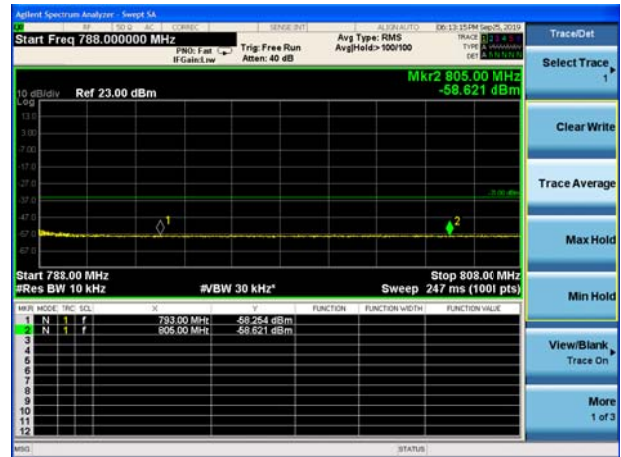

LTE Band 13 QPSK 10MHz CH-Low, 1 RB

LTE Band 13 QPSK 10MHz CH-High, 1 RB

LTE Band 13 QPSK 10MHz CH-Low, 100%RB

LTE Band 13 QPSK 10MHz CH- High, 100%RB

LTE Band 13 16QAM 5MHz CH-Low, 1 RB

LTE Band 13 16QAM 5MHz CH-High, 1 RB

LTE Band 13 16QAM 5MHz CH-Low, 100%RB

LTE Band 13 16QAM 5MHz CH- High, 100%RB

LTE Band 13 16QAM 10MHz CH-Low, 1 RB

LTE Band 13 16QAM 10MHz CH-High, 1 RB

LTE Band 13 16QAM 10MHz CH-Low, 100%RB

LTE Band 13 16QAM 10MHz CH- High, 100%RB

LTE Band 13 QPSK 5MHz CH-Low, 1 RB (763MHz ~775MHz)

LTE Band 13 QPSK 5MHz CH-Low, 1 RB (793MHz ~805MHz)

LTE Band 13 QPSK 5MHz CH-Low, 100%RB (763MHz ~775MHz)

LTE Band 13 QPSK 5MHz CH-Low, 100%RB (793MHz ~805MHz)

LTE Band 13 QPSK 10MHz CH-Low, 1 RB (763MHz ~775MHz)

LTE Band 13 QPSK 10MHz CH-Low, 1 RB (793MHz ~805MHz)

LTE Band 13 QPSK 10MHz CH-Low, 100%RB (763MHz ~775MHz)

LTE Band 13 QPSK 10MHz CH-Low, 100%RB (793MHz ~805MHz)