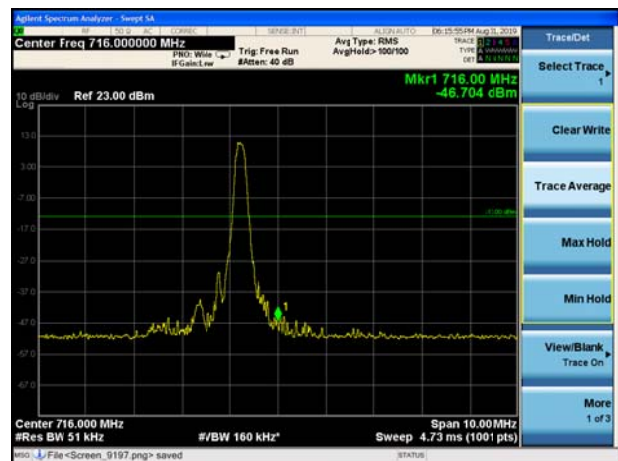

LTE Band 12 16QAM 1.4MHz CH-Low, 100%RB

LTE Band 12 16QAM 1.4MHz CH-High, 100%RB

LTE Band 12 16QAM 3MHz CH-Low, 1 RB

LTE Band 12 16QAM 3MHz CH-High, 1 RB

LTE Band 12 16QAM 3MHz CH-Low, 100%RB

LTE Band 12 16QAM 3MHz CH-High, 100%RB

LTE Band 12 16QAM 5MHz CH-Low, 1 RB

LTE Band 12 16QAM 5MHz CH-High, 1 RB

LTE Band 12 16QAM 5MHz CH-Low, 100%RB

LTE Band 12 16QAM 5MHz CH-High, 100%RB

LTE Band 12 16QAM 10MHz CH-Low, 1 RB

LTE Band 12 16QAM 10MHz CH-High, 1 RB

LTE Band 12 16QAM 10MHz CH-Low, 100%RB

LTE Band 12 16QAM 10MHz CH-High, 100%RB

LTE Band 13 QPSK 5MHz CH-Low, 1 RB

LTE Band 13 QPSK 5MHz CH-High, 1 RB

LTE Band 13 QPSK 5MHz CH-Low, 100%RB

LTE Band 13 QPSK 5MHz CH- High, 100%RB