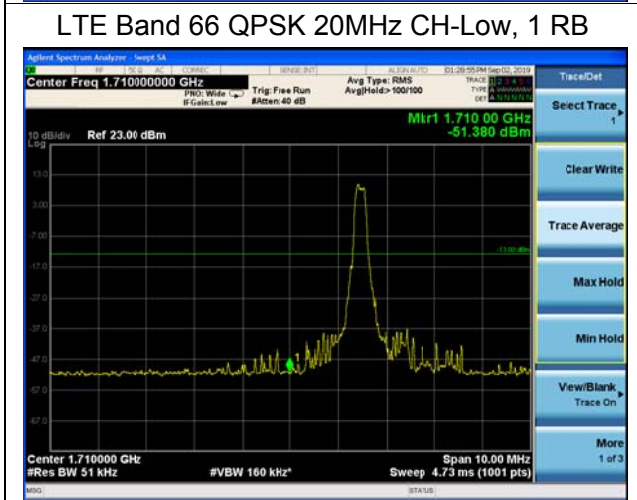

### LTE Band 66 QPSK 5MHz CH-High, 1 RB

### LTE Band 66 QPSK 5MHz CH-Low, 100%RB

### LTE Band 66 QPSK 5MHz CH-High, 100%RB

LTE Band 66 QPSK 10MHz CH-Low, 1 RB

LTE Band 66 QPSK 10MHz CH-High, 1 RB

LTE Band 66 QPSK 10MHz CH-Low, 100%RB

LTE Band 66 QPSK 10MHz CH-High, 100%RB

LTE Band 66 QPSK 15MHz CH-Low, 1 RB

LTE Band 66 QPSK 15MHz CH-High, 1 RB

LTE Band 66 16QAM 1.4MHz CH-Low, 1 RB

LTE Band 66 16QAM 1.4MHz CH-High, 1 RB

LTE Band 66 16QAM 1.4MHz CH-Low, 100%RB

LTE Band 66 16QAM 1.4MHz CH-High, 100%

LTE Band 66 16QAM 3MHz CH-Low, 1 RB