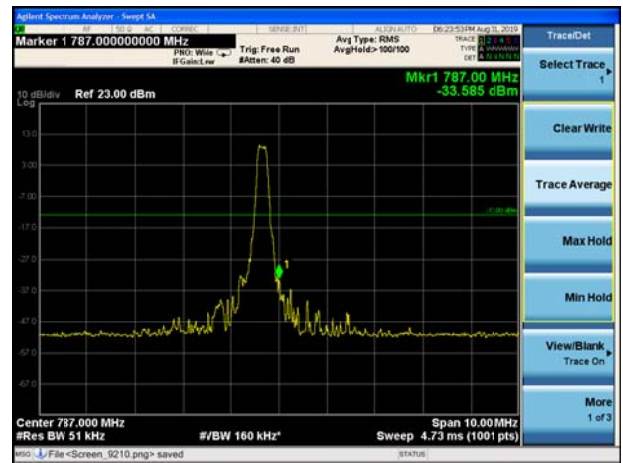

LTE Band 12 16QAM 10MHz CH-Low, 100%RB

LTE Band 12 16QAM 10MHz CH-High, 100%RB

LTE Band 13 QPSK 5MHz CH-Low, 1 RB

LTE Band 13 QPSK 5MHz CH-High, 1 RB

LTE Band 13 QPSK 5MHz CH-Low, 100%RB

LTE Band 13 QPSK 5MHz CH- High, 100%RB

LTE Band 13 QPSK 10MHz CH-Low, 1 RB

LTE Band 13 QPSK 10MHz CH-High, 1 RB

LTE Band 13 QPSK 10MHz CH-Low, 100%RB

LTE Band 13 QPSK 10MHz CH- High, 100%RB

LTE Band 13 16QAM 5MHz CH-Low, 1 RB

LTE Band 13 16QAM 5MHz CH-High, 1 RB