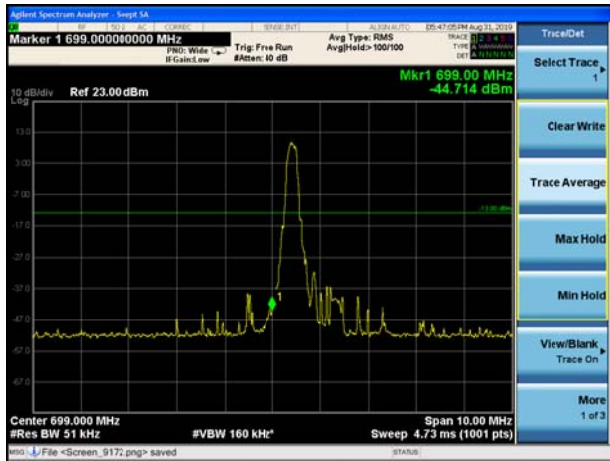

LTE Band 12 QPSK 3MHz CH-Low, 100%RB

LTE Band 12 QPSK 3MHz CH-High, 100%RB

LTE Band 12 QPSK 5MHz CH-Low, 1 RB

LTE Band 12 QPSK 5MHz CH-High, 1 RB

LTE Band 12 QPSK 5MHz CH-Low, 100%RB

LTE Band 12 QPSK 5MHz CH-High, 100%RB

LTE Band 12 QPSK 10MHz CH-Low, 1 RB

LTE Band 12 QPSK 10MHz CH-High, 1 RB

LTE Band 12 QPSK 10MHz CH-Low, 100%RB

LTE Band 12 QPSK 10MHz CH-High, 100%RB

LTE Band 12 16QAM 1.4MHz CH-Low, 1 RB

LTE Band 12 16QAM 1.4MHz CH-High, 1 RB

LTE Band 12 16QAM 1.4MHz CH-Low, 100%RB

LTE Band 12 16QAM 1.4MHz CH-High, 100%RB

LTE Band 12 16QAM 3MHz CH-Low, 1 RB

LTE Band 12 16QAM 3MHz CH-High, 1 RB

LTE Band 12 16QAM 3MHz CH-Low, 100%RB

LTE Band 12 16QAM 3MHz CH-High, 100%RB