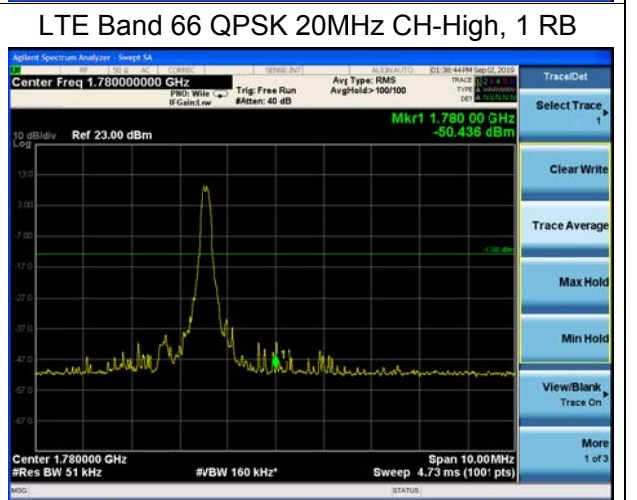

### LTE Band 66 QPSK 5MHz CH-High, 1 RB

### LTE Band 66 QPSK 5MHz CH-Low, 100%RB

### LTE Band 66 QPSK 5MHz CH-High, 100%RB

LTE Band 66 QPSK 10MHz CH-Low, 1 RB

LTE Band 66 QPSK 10MHz CH-High, 1 RB

LTE Band 66 QPSK 10MHz CH-Low, 100%RB

LTE Band 66 QPSK 10MHz CH-High, 100%RB

LTE Band 66 QPSK 15MHz CH-Low, 1 RB

LTE Band 66 QPSK 15MHz CH-High, 1 RB

LTE Band 66 16QAM 1.4MHz CH-Low, 1 RB

LTE Band 66 16QAM 1.4MHz CH-High, 1 RB

LTE Band 66 16QAM 1.4MHz CH-Low, 100%RB

LTE Band 66 16QAM 1.4MHz CH-High, 100%

LTE Band 66 16QAM 3MHz CH-Low, 1 RB