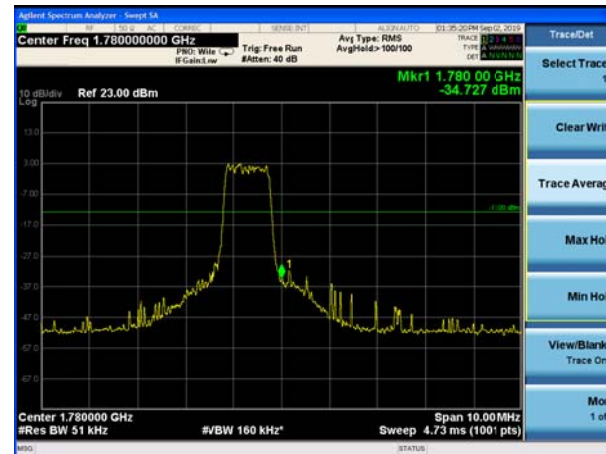

LTE Band 66 16QAM 10MHz CH-High, 1 RB

LTE Band 66 16QAM 5MHz CH-High, 100%RB