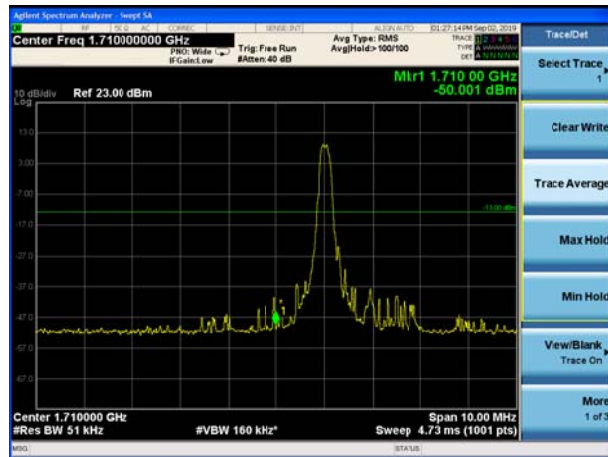

### LTE Band 66 QPSK 5MHz CH-Low, 100%RB

### LTE Band 66 QPSK 5MHz CH-High, 100%RB

LTE Band 66 QPSK 10MHz CH-Low, 1 RB

LTE Band 66 QPSK 10MHz CH-High, 1 RB

LTE Band 66 QPSK 10MHz CH-Low, 100%RB

LTE Band 66 QPSK 10MHz CH-High, 100%RB

LTE Band 66 QPSK 15MHz CH-Low, 1 RB

LTE Band 66 QPSK 15MHz CH-High, 1 RB

LTE Band 66 16QAM 1.4MHz CH-Low, 1 RB

LTE Band 66 16QAM 1.4MHz CH-High, 1 RB

LTE Band 66 16QAM 1.4MHz CH-Low, 100%RB

LTE Band 66 16QAM 1.4MHz CH-High, 100%

LTE Band 66 16QAM 3MHz CH-Low, 1 RB