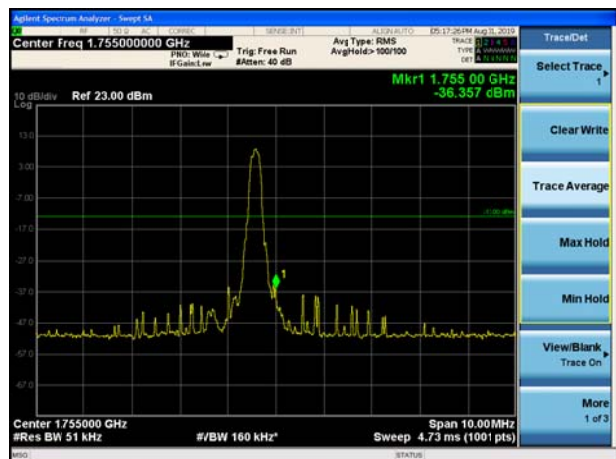

LTE Band 4 QPSK 15MHz CH-Low, 100%RB

LTE Band 4 QPSK 15MHz CH-High, 100%RB

LTE Band 4 QPSK 20MHz CH-Low, 1 RB

LTE Band 4 QPSK 20MHz CH-High, 1 RB

LTE Band 4 QPSK 20MHz CH-Low, 100%RB

LTE Band 4 QPSK 20MHz CH-High, 100%RB

LTE Band 4 16QAM 1.4MHz CH-Low, 1 RB

LTE Band 4 16QAM 1.4MHz CH-High, 1 RB

LTE Band 4 16QAM 1.4MHz CH-Low, 100%RB

LTE Band 4 16QAM 1.4MHz CH-High, 100%RB

LTE Band 4 16QAM 3MHz CH-Low, 1 RB

LTE Band 4 16QAM 3MHz CH-High, 1 RB

LTE Band 4 16QAM 3MHz CH-Low, 100%RB

LTE Band 4 16QAM 3MHz CH-High, 100%RB

LTE Band 4 16QAM 5MHz CH-Low, 1 RB

LTE Band 4 16QAM 5MHz CH-High, 1 RB

LTE Band 4 16QAM 5MHz CH-Low, 100%RB

LTE Band 4 16QAM 5MHz CH-High, 100%RB