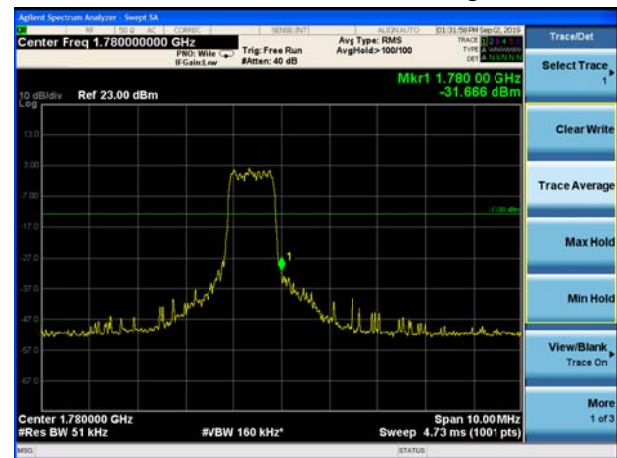

### LTE Band 66 QPSK 5MHz CH-Low, 100%RB

### LTE Band 66 QPSK 5MHz CH-High, 100%RB

LTE Band 66 QPSK 10MHz CH-Low, 1 RB

LTE Band 66 QPSK 10MHz CH-High, 1 RB

LTE Band 66 QPSK 10MHz CH-Low, 100%RB

LTE Band 66 QPSK 10MHz CH-High, 100%RB

LTE Band 66 QPSK 15MHz CH-Low, 1 RB

LTE Band 66 QPSK 15MHz CH-High, 1 RB

LTE Band 66 16QAM 1.4MHz CH-Low, 1 RB

LTE Band 66 16QAM 1.4MHz CH-High, 1 RB

LTE Band 66 16QAM 1.4MHz CH-Low, 100%RB

LTE Band 66 16QAM 1.4MHz CH-High, 100%

LTE Band 66 16QAM 3MHz CH-Low, 1 RB

LTE Band 66 16QAM 3MHz CH-High, 1 RB