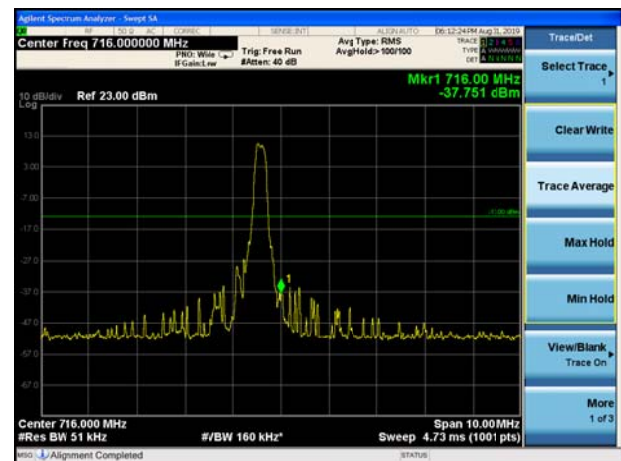

LTE Band 12 QPSK 1.4MHz CH-Low, 1 RB

LTE Band 12 QPSK 1.4MHz CH-High, 1 RB

LTE Band 12 QPSK 1.4MHz CH-Low, 100%RB

LTE Band 12 QPSK 1.4MHz CH-High, 100%RB

LTE Band 12 QPSK 3MHz CH-Low, 1 RB

LTE Band 12 QPSK 3MHz CH-High, 1 RB

LTE Band 12 QPSK 3MHz CH-Low, 100%RB

LTE Band 12 QPSK 3MHz CH-High, 100%RB

LTE Band 12 QPSK 5MHz CH-Low, 1 RB

LTE Band 12 QPSK 5MHz CH-High, 1 RB

LTE Band 12 QPSK 5MHz CH-Low, 100%RB

LTE Band 12 QPSK 5MHz CH-High, 100%RB