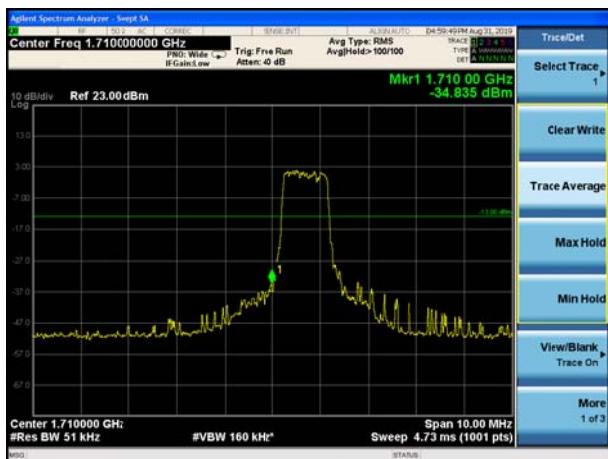

LTE Band 4 16QAM 3MHz CH-Low, 100%RB

LTE Band 4 16QAM 3MHz CH-High, 100%RB

LTE Band 4 16QAM 5MHz CH-Low, 1 RB

LTE Band 4 16QAM 5MHz CH-High, 1 RB

LTE Band 4 16QAM 5MHz CH-Low, 100%RB

LTE Band 4 16QAM 5MHz CH-High, 100%RB

LTE Band 4 16QAM 10MHz CH-Low, 1 RB

LTE Band 4 16QAM 10MHz CH-High, 1 RB

LTE Band 4 16QAM 10MHz CH-Low, 100%RB

LTE Band 4 16QAM 10MHz CH-High, 100%RB

LTE Band 4 16QAM 15MHz CH-Low, 1 RB

LTE Band 4 16QAM 15MHz CH-High, 1 RB