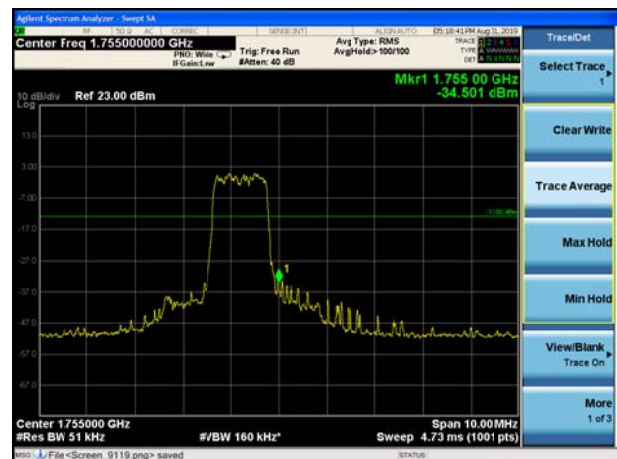

LTE Band 4 QPSK 3MHz CH-Low, 100%RB

LTE Band 4 QPSK 3MHz CH-High, 100%RB

LTE Band 4 QPSK 5MHz CH-Low, 1 RB

LTE Band 4 QPSK 5MHz CH-High, 1 RB

LTE Band 4 QPSK 5MHz CH-Low, 100%RB

LTE Band 4 QPSK 5MHz CH-High, 100%RB

LTE Band 4 QPSK 10MHz CH-Low, 1 RB

LTE Band 4 QPSK 10MHz CH-High, 1 RB

LTE Band 4 QPSK 10MHz CH-Low, 100%RB

LTE Band 4 QPSK 10MHz CH-High, 100%RB

LTE Band 4 QPSK 15MHz CH-Low, 1 RB

LTE Band 4 QPSK 15MHz CH-High, 1 RB