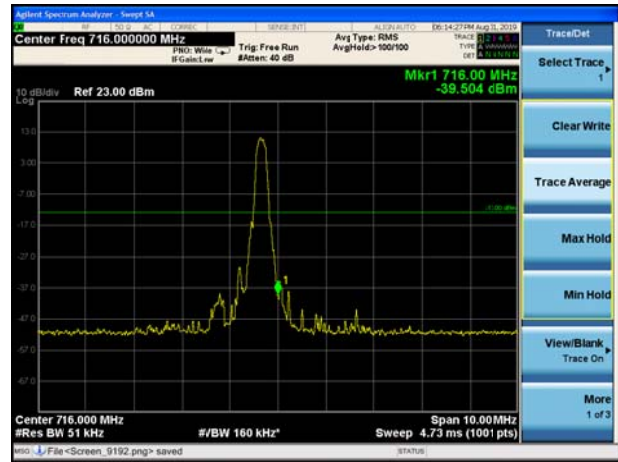

LTE Band 12 QPSK 10MHz CH-Low, 1 RB

LTE Band 12 QPSK 10MHz CH-High, 1 RB

LTE Band 12 QPSK 10MHz CH-Low, 100%RB

LTE Band 12 QPSK 10MHz CH-High, 100%RB

LTE Band 12 16QAM 1.4MHz CH-Low, 1 RB

LTE Band 12 16QAM 1.4MHz CH-High, 1 RB

LTE Band 12 16QAM 1.4MHz CH-Low, 100%RB

LTE Band 12 16QAM 1.4MHz CH-High, 100%RB

LTE Band 12 16QAM 3MHz CH-Low, 1 RB

LTE Band 12 16QAM 3MHz CH-High, 1 RB

LTE Band 12 16QAM 3MHz CH-Low, 100%RB

LTE Band 12 16QAM 3MHz CH-High, 100%RB

LTE Band 12 16QAM 5MHz CH-Low, 1 RB

LTE Band 12 16QAM 5MHz CH-High, 1 RB

LTE Band 12 16QAM 5MHz CH-Low, 100%RB

LTE Band 12 16QAM 5MHz CH-High, 100%RB

LTE Band 12 16QAM 10MHz CH-Low, 1 RB

LTE Band 12 16QAM 10MHz CH-High, 1 RB