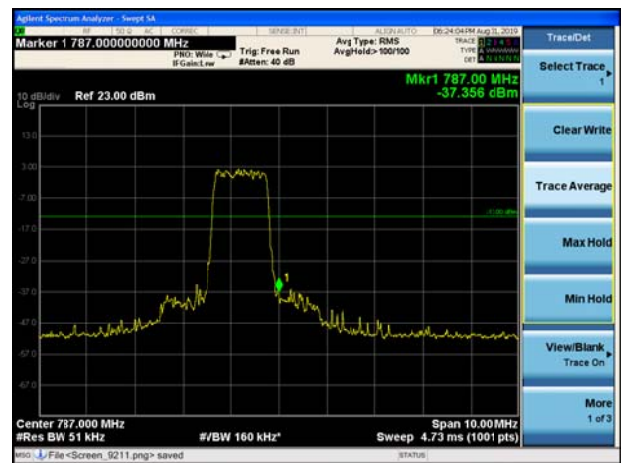

LTE Band 12 16QAM 10MHz CH-Low, 100%RB

LTE Band 12 16QAM 10MHz CH-High, 100%RB

LTE Band 13 QPSK 5MHz CH-Low, 1 RB

LTE Band 13 QPSK 5MHz CH-High, 1 RB

LTE Band 13 QPSK 5MHz CH-Low, 100%RB

LTE Band 13 QPSK 5MHz CH- High, 100%RB

LTE Band 13 QPSK 10MHz CH-Low, 1 RB

LTE Band 13 QPSK 10MHz CH-High, 1 RB

LTE Band 13 QPSK 10MHz CH-Low, 100%RB

LTE Band 13 QPSK 10MHz CH- High, 100%RB

LTE Band 13 16QAM 5MHz CH-Low, 1 RB

LTE Band 13 16QAM 5MHz CH-High, 1 RB