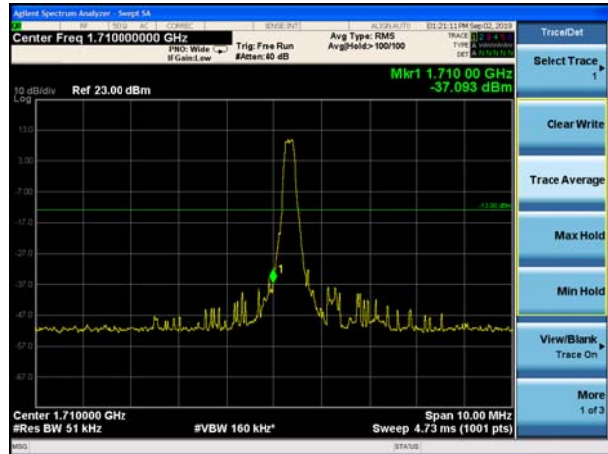

LTE Band 66 QPSK 5MHz CH-Low, 1 RB