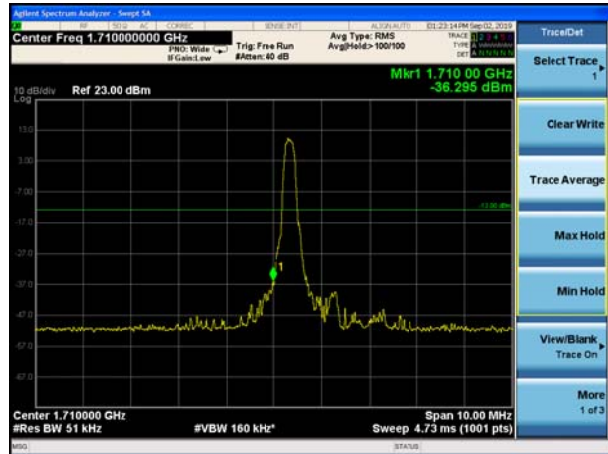

LTE Band 66 16QAM 5MHz CH-Low, 1 RB