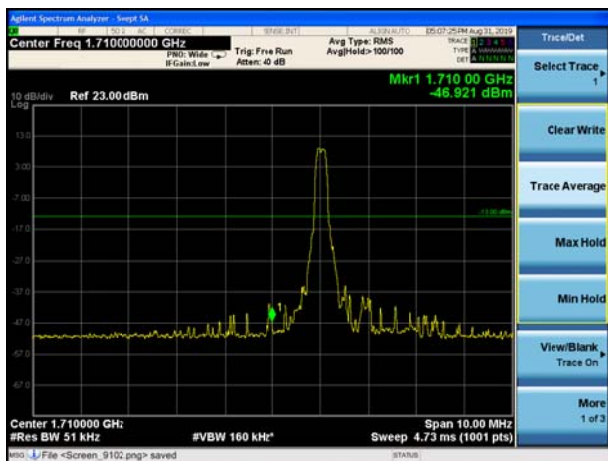

LTE Band 4 QPSK 3MHz CH-Low, 100%RB

LTE Band 4 QPSK 3MHz CH-High, 100%RB

LTE Band 4 QPSK 5MHz CH-Low, 1 RB

LTE Band 4 QPSK 5MHz CH-High, 1 RB

LTE Band 4 QPSK 5MHz CH-Low, 100%RB

LTE Band 4 QPSK 5MHz CH-High, 100%RB

LTE Band 4 QPSK 10MHz CH-Low, 1 RB

LTE Band 4 QPSK 10MHz CH-High, 1 RB

LTE Band 4 QPSK 10MHz CH-Low, 100%RB

LTE Band 4 QPSK 10MHz CH-High, 100%RB

LTE Band 4 QPSK 15MHz CH-Low, 1 RB

LTE Band 4 QPSK 15MHz CH-High, 1 RB

LTE Band 4 QPSK 15MHz CH-Low, 100%RB

LTE Band 4 QPSK 15MHz CH-High, 100%RB

LTE Band 4 QPSK 20MHz CH-Low, 1 RB

LTE Band 4 QPSK 20MHz CH-High, 1 RB

LTE Band 4 QPSK 20MHz CH-Low, 100%RB

LTE Band 4 QPSK 20MHz CH-High, 100%RB