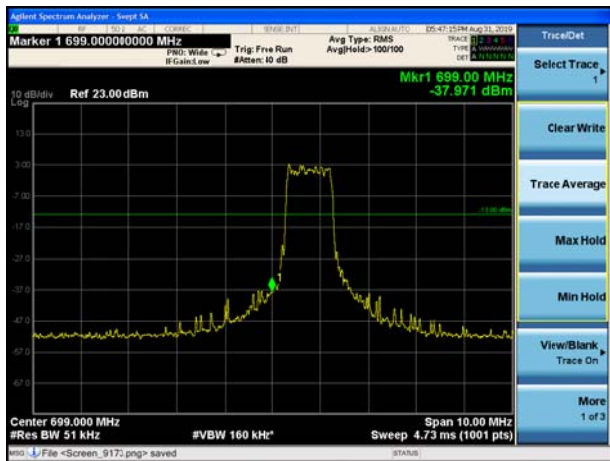

LTE Band 12 16QAM 1.4MHz CH-Low, 100%RB

LTE Band 12 16QAM 1.4MHz CH-High, 100%RB

LTE Band 12 16QAM 3MHz CH-Low, 1 RB

LTE Band 12 16QAM 3MHz CH-High, 1 RB

LTE Band 12 16QAM 3MHz CH-Low, 100%RB

LTE Band 12 16QAM 3MHz CH-High, 100%RB