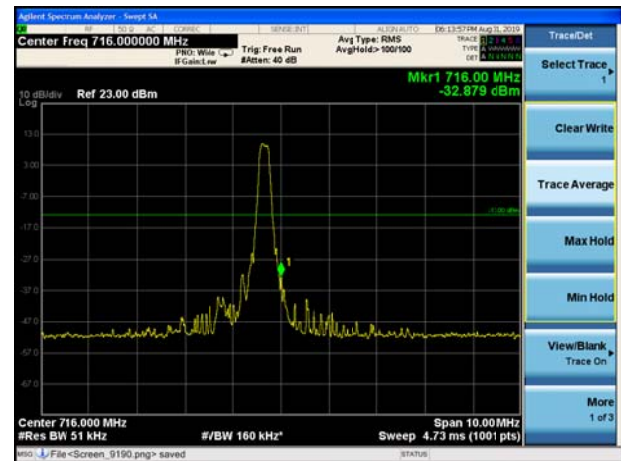

LTE Band 12 QPSK 1.4MHz CH-Low, 1 RB

LTE Band 12 QPSK 1.4MHz CH-High, 1 RB

LTE Band 12 QPSK 1.4MHz CH-Low, 100%RB

LTE Band 12 QPSK 1.4MHz CH-High, 100%RB

LTE Band 12 QPSK 3MHz CH-Low, 1 RB

LTE Band 12 QPSK 3MHz CH-High, 1 RB

LTE Band 12 QPSK 3MHz CH-Low, 100%RB

LTE Band 12 QPSK 3MHz CH-High, 100%RB

LTE Band 12 QPSK 5MHz CH-Low, 1 RB

LTE Band 12 QPSK 5MHz CH-High, 1 RB

LTE Band 12 QPSK 5MHz CH-Low, 100%RB

LTE Band 12 QPSK 5MHz CH-High, 100%RB

LTE Band 12 QPSK 10MHz CH-Low, 1 RB

LTE Band 12 QPSK 10MHz CH-High, 1 RB

LTE Band 12 QPSK 10MHz CH-Low, 100%RB

LTE Band 12 QPSK 10MHz CH-High, 100%RB

LTE Band 12 16QAM 1.4MHz CH-Low, 1 RB

LTE Band 12 16QAM 1.4MHz CH-High, 1 RB