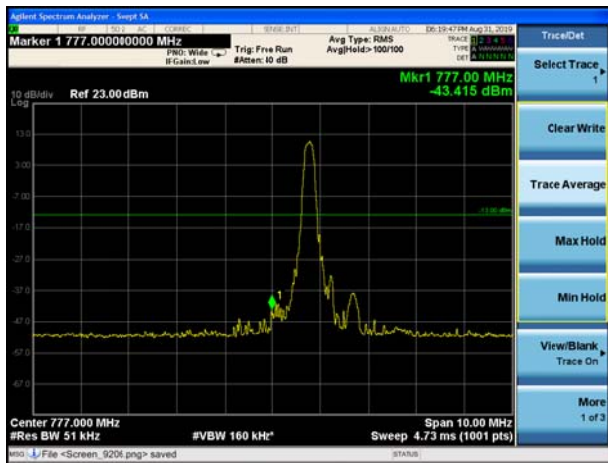

LTE Band 13 QPSK 10MHz CH-Low, 1 RB

LTE Band 13 QPSK 10MHz CH-High, 1 RB

LTE Band 13 QPSK 10MHz CH-Low, 100%RB

LTE Band 13 QPSK 10MHz CH- High, 100%RB

LTE Band 13 16QAM 5MHz CH-Low, 1 RB

LTE Band 13 16QAM 5MHz CH-High, 1 RB

LTE Band 13 16QAM 5MHz CH-Low, 100%RB

LTE Band 13 16QAM 5MHz CH- High, 100%RB

LTE Band 13 16QAM 10MHz CH-Low, 1 RB

LTE Band 13 16QAM 10MHz CH-High, 1 RB

LTE Band 13 16QAM 10MHz CH-Low, 100%RB

LTE Band 13 16QAM 10MHz CH- High, 100%RB