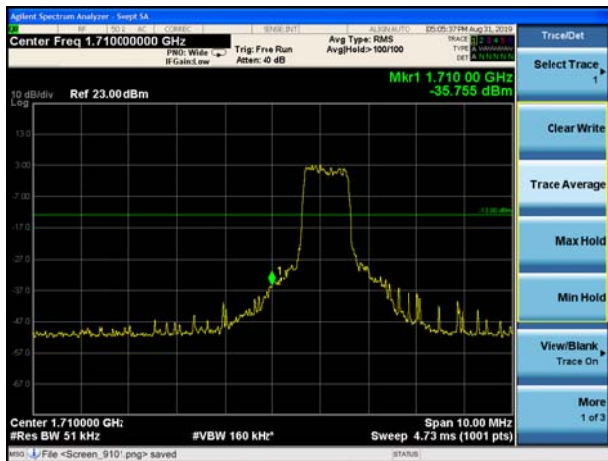

LTE Band 4 16QAM 3MHz CH-Low, 100%RB

LTE Band 4 16QAM 3MHz CH-High, 100%RB

LTE Band 4 16QAM 5MHz CH-Low, 1 RB

LTE Band 4 16QAM 5MHz CH-High, 1 RB

LTE Band 4 16QAM 5MHz CH-Low, 100%RB

LTE Band 4 16QAM 5MHz CH-High, 100%RB

LTE Band 4 16QAM 10MHz CH-Low, 1 RB

LTE Band 4 16QAM 10MHz CH-High, 1 RB

LTE Band 4 16QAM 10MHz CH-Low, 100%RB

LTE Band 4 16QAM 10MHz CH-High, 100%RB

LTE Band 4 16QAM 15MHz CH-Low, 1 RB

LTE Band 4 16QAM 15MHz CH-High, 1 RB