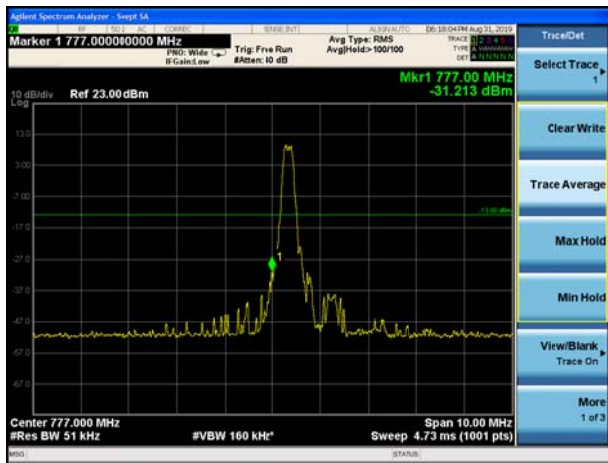

LTE Band 13 QPSK 5MHz CH-Low, 1 RB