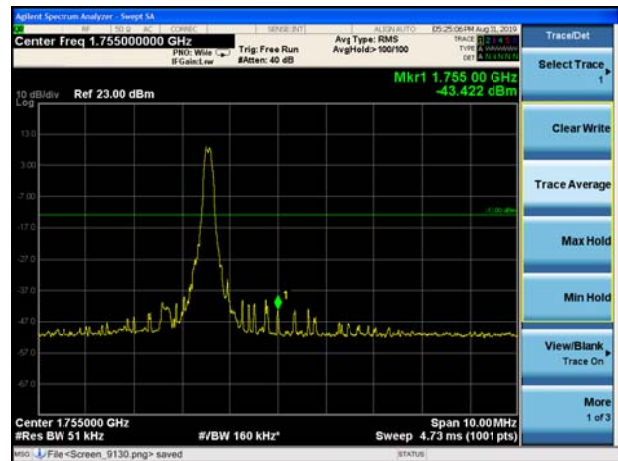

LTE Band 4 QPSK 10MHz CH-Low, 1 RB

LTE Band 4 QPSK 10MHz CH-High, 1 RB

LTE Band 4 QPSK 10MHz CH-Low, 100%RB

LTE Band 4 QPSK 10MHz CH-High, 100%RB

LTE Band 4 QPSK 15MHz CH-Low, 1 RB

LTE Band 4 QPSK 15MHz CH-High, 1 RB

LTE Band 4 QPSK 15MHz CH-Low, 100%RB

LTE Band 4 QPSK 15MHz CH-High, 100%RB

LTE Band 4 QPSK 20MHz CH-Low, 1 RB

LTE Band 4 QPSK 20MHz CH-High, 1 RB

LTE Band 4 QPSK 20MHz CH-Low, 100%RB

LTE Band 4 QPSK 20MHz CH-High, 100%RB

LTE Band 4 16QAM 1.4MHz CH-Low, 1 RB

LTE Band 4 16QAM 1.4MHz CH-High, 1 RB

LTE Band 4 16QAM 1.4MHz CH-Low, 100%RB

LTE Band 4 16QAM 1.4MHz CH-High, 100%RB

LTE Band 4 16QAM 3MHz CH-Low, 1 RB

LTE Band 4 16QAM 3MHz CH-High, 1 RB