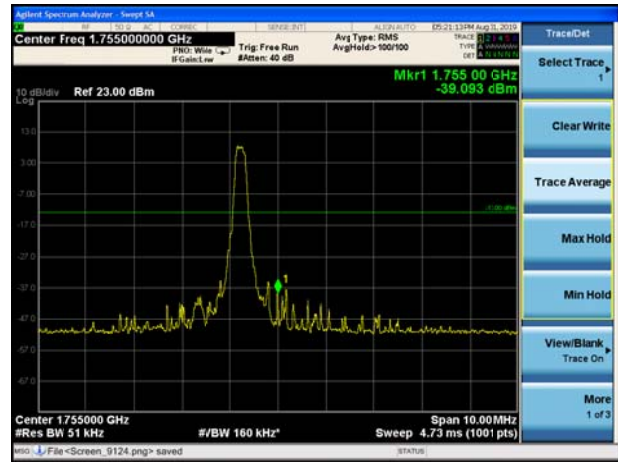

LTE Band 4 16QAM 1.4MHz CH-Low, 1 RB

LTE Band 4 16QAM 1.4MHz CH-High, 1 RB

LTE Band 4 16QAM 1.4MHz CH-Low, 100%RB

LTE Band 4 16QAM 1.4MHz CH-High, 100%RB

LTE Band 4 16QAM 3MHz CH-Low, 1 RB

LTE Band 4 16QAM 3MHz CH-High, 1 RB

LTE Band 4 16QAM 3MHz CH-Low, 100%RB

LTE Band 4 16QAM 3MHz CH-High, 100%RB

LTE Band 4 16QAM 5MHz CH-Low, 1 RB

LTE Band 4 16QAM 5MHz CH-High, 1 RB

LTE Band 4 16QAM 5MHz CH-Low, 100%RB

LTE Band 4 16QAM 5MHz CH-High, 100%RB

LTE Band 4 16QAM 10MHz CH-Low, 1 RB

LTE Band 4 16QAM 10MHz CH-High, 1 RB

LTE Band 4 16QAM 10MHz CH-Low, 100%RB

LTE Band 4 16QAM 10MHz CH-High, 100%RB

LTE Band 4 16QAM 15MHz CH-Low, 1 RB

LTE Band 4 16QAM 15MHz CH-High, 1 RB