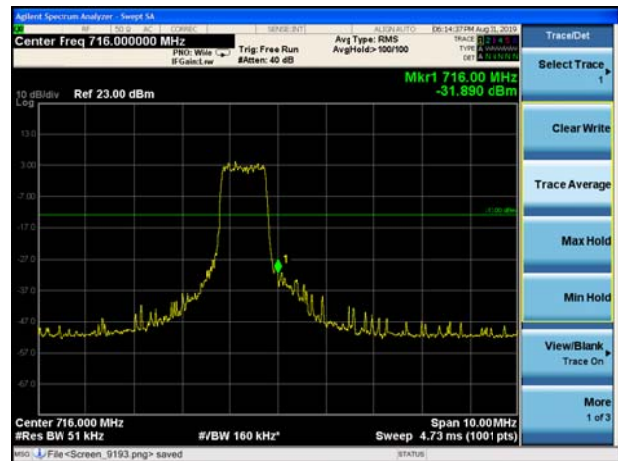

LTE Band 12 16QAM 5MHz CH-Low, 1 RB

LTE Band 12 16QAM 5MHz CH-High, 1 RB

LTE Band 12 16QAM 5MHz CH-Low, 100%RB

LTE Band 12 16QAM 5MHz CH-High, 100%RB

LTE Band 12 16QAM 10MHz CH-Low, 1 RB

LTE Band 12 16QAM 10MHz CH-High, 1 RB

LTE Band 12 16QAM 10MHz CH-Low, 100%RB

LTE Band 12 16QAM 10MHz CH-High, 100%RB

LTE Band 13 QPSK 5MHz CH-Low, 1 RB

LTE Band 13 QPSK 5MHz CH-High, 1 RB

LTE Band 13 QPSK 5MHz CH-Low, 100%RB

LTE Band 13 QPSK 5MHz CH- High, 100%RB