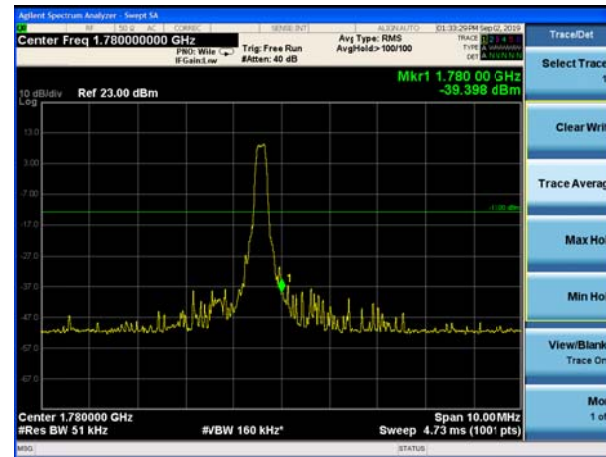

LTE Band 13 16QAM 10MHz CH-Low, 1 RB (763MHz ~775MHz)

LTE Band 13 16QAM 10MHz CH-Low, 1 RB (793MHz ~805MHz)

LTE Band 13 16QAM 10MHz CH-Low, 100%RB (763MHz ~775MHz)

LTE Band 13 16QAM 10MHz CH-Low, 100%RB (793MHz ~805MHz)

LTE Band 66 QPSK 1.4MHz CH-Low, 1 RB

LTE Band 66 QPSK 1.4MHz CH-High, 1 RB

LTE Band 66 QPSK 1.4MHz CH-Low, 100%RB

LTE Band 66 QPSK 1.4MHz CH-High, 100%RB

LTE Band 66 QPSK 3MHz CH-Low, 1 RB

LTE Band 66 QPSK 3MHz CH-High, 1 RB

### LTE Band 66 QPSK 3MHz CH-Low, 100%RB

### LTE Band 66 QPSK 3MHz CH-High, 100%RB