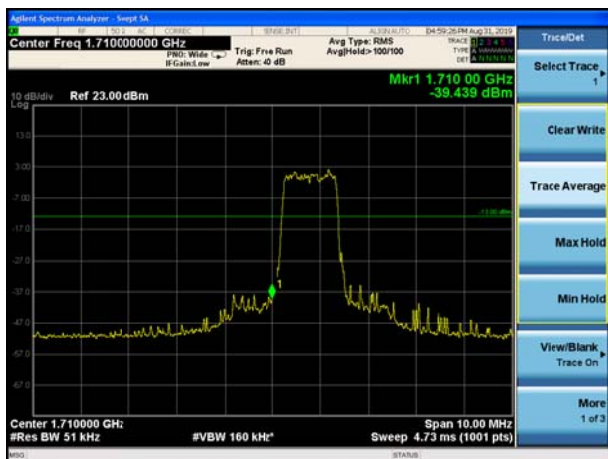

LTE Band 4 QPSK 3MHz CH-Low, 100%RB

LTE Band 4 QPSK 3MHz CH-High, 100%RB

LTE Band 4 QPSK 5MHz CH-Low, 1 RB

LTE Band 4 QPSK 5MHz CH-High, 1 RB

LTE Band 4 QPSK 5MHz CH-Low, 100%RB

LTE Band 4 QPSK 5MHz CH-High, 100%RB

LTE Band 4 QPSK 10MHz CH-Low, 1 RB

LTE Band 4 QPSK 10MHz CH-High, 1 RB

LTE Band 4 QPSK 10MHz CH-Low, 100%RB

LTE Band 4 QPSK 10MHz CH-High, 100%RB

LTE Band 4 QPSK 15MHz CH-Low, 1 RB

LTE Band 4 QPSK 15MHz CH-High, 1 RB