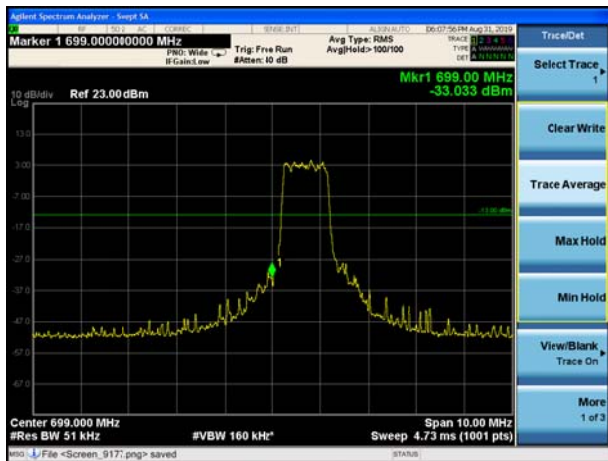

LTE Band 12 16QAM 5MHz CH-Low, 100%RB