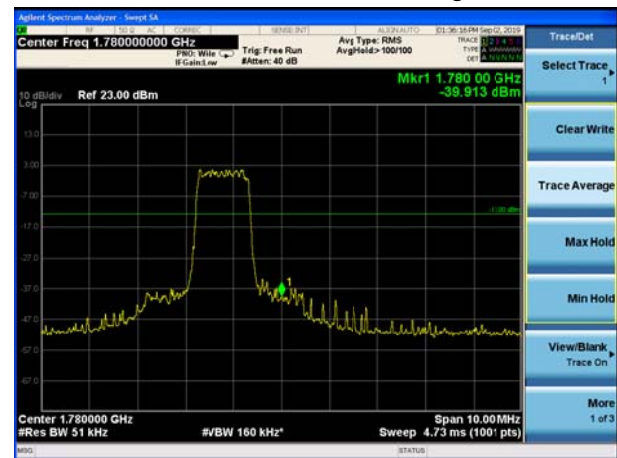

### LTE Band 66 QPSK 5MHz CH-Low, 100%RB

### LTE Band 66 QPSK 5MHz CH-High, 100%RB

LTE Band 66 QPSK 10MHz CH-Low, 1 RB

LTE Band 66 QPSK 10MHz CH-High, 1 RB

LTE Band 66 QPSK 10MHz CH-Low, 100%RB

LTE Band 66 QPSK 10MHz CH-High, 100%RB

LTE Band 66 QPSK 15MHz CH-Low, 1 RB

LTE Band 66 QPSK 15MHz CH-High, 1 RB

LTE Band 66 16QAM 1.4MHz CH-Low, 1 RB

LTE Band 66 16QAM 1.4MHz CH-High, 1 RB

LTE Band 66 16QAM 1.4MHz CH-Low, 100%RB

LTE Band 66 16QAM 1.4MHz CH-High, 100%

LTE Band 66 16QAM 3MHz CH-Low, 1 RB