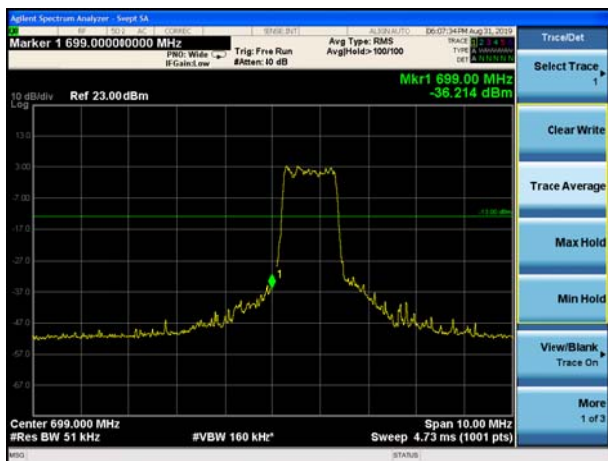

LTE Band 12 QPSK 1.4MHz CH-Low, 1 RB

LTE Band 12 QPSK 1.4MHz CH-High, 1 RB

LTE Band 12 QPSK 1.4MHz CH-Low, 100%RB

LTE Band 12 QPSK 1.4MHz CH-High, 100%RB

LTE Band 12 QPSK 3MHz CH-Low, 1 RB

LTE Band 12 QPSK 3MHz CH-High, 1 RB

LTE Band 12 QPSK 3MHz CH-Low, 100%RB

LTE Band 12 QPSK 3MHz CH-High, 100%RB

LTE Band 12 QPSK 5MHz CH-Low, 1 RB

LTE Band 12 QPSK 5MHz CH-High, 1 RB

LTE Band 12 QPSK 5MHz CH-Low, 100%RB

LTE Band 12 QPSK 5MHz CH-High, 100%RB

LTE Band 12 QPSK 10MHz CH-Low, 1 RB

LTE Band 12 QPSK 10MHz CH-High, 1 RB

LTE Band 12 QPSK 10MHz CH-Low, 100%RB

LTE Band 12 QPSK 10MHz CH-High, 100%RB

LTE Band 12 16QAM 1.4MHz CH-Low, 1 RB

LTE Band 12 16QAM 1.4MHz CH-High, 1 RB