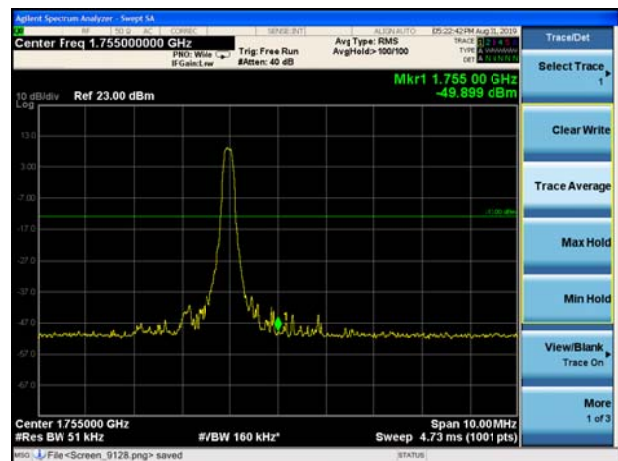

LTE Band 4 16QAM 3MHz CH-Low, 100%RB

LTE Band 4 16QAM 3MHz CH-High, 100%RB

LTE Band 4 16QAM 5MHz CH-Low, 1 RB

LTE Band 4 16QAM 5MHz CH-High, 1 RB

LTE Band 4 16QAM 5MHz CH-Low, 100%RB

LTE Band 4 16QAM 5MHz CH-High, 100%RB

LTE Band 4 16QAM 10MHz CH-Low, 1 RB

LTE Band 4 16QAM 10MHz CH-High, 1 RB

LTE Band 4 16QAM 10MHz CH-Low, 100%RB

LTE Band 4 16QAM 10MHz CH-High, 100%RB

LTE Band 4 16QAM 15MHz CH-Low, 1 RB

LTE Band 4 16QAM 15MHz CH-High, 1 RB

LTE Band 4 16QAM 15MHz CH-Low, 100%RB

LTE Band 4 16QAM 15MHz CH-High, 100%RB

LTE Band 4 16QAM 20MHz CH-Low, 1 RB

LTE Band 4 16QAM 20MHz CH-High, 1 RB

LTE Band 4 16QAM 20MHz CH-Low, 100%RB

LTE Band 4 16QAM 20MHz CH-High, 100%RB

LTE Band 12 QPSK 1.4MHz CH-Low, 1 RB

LTE Band 12 QPSK 1.4MHz CH-High, 1 RB

LTE Band 12 QPSK 1.4MHz CH-Low, 100%RB

LTE Band 12 QPSK 1.4MHz CH-High, 100%RB

LTE Band 12 QPSK 3MHz CH-Low, 1 RB

LTE Band 12 QPSK 3MHz CH-High, 1 RB