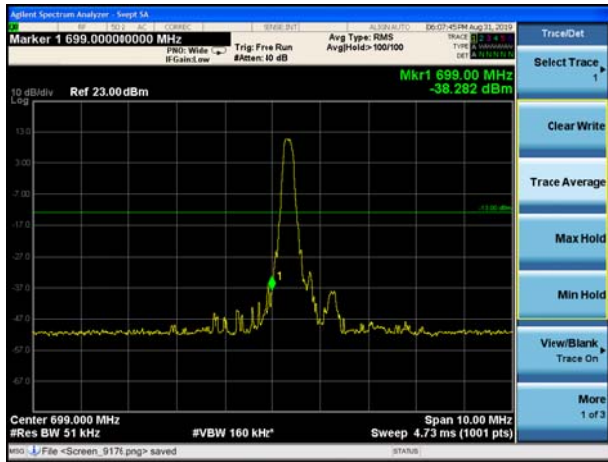

LTE Band 12 16QAM 1.4MHz CH-Low, 100%RB

LTE Band 12 16QAM 1.4MHz CH-High, 100%RB

LTE Band 12 16QAM 3MHz CH-Low, 1 RB

LTE Band 12 16QAM 3MHz CH-High, 1 RB

LTE Band 12 16QAM 3MHz CH-Low, 100%RB

LTE Band 12 16QAM 3MHz CH-High, 100%RB

LTE Band 12 16QAM 5MHz CH-Low, 1 RB

LTE Band 12 16QAM 5MHz CH-High, 1 RB

LTE Band 12 16QAM 5MHz CH-Low, 100%RB

LTE Band 12 16QAM 5MHz CH-High, 100%RB

LTE Band 12 16QAM 10MHz CH-Low, 1 RB

LTE Band 12 16QAM 10MHz CH-High, 1 RB