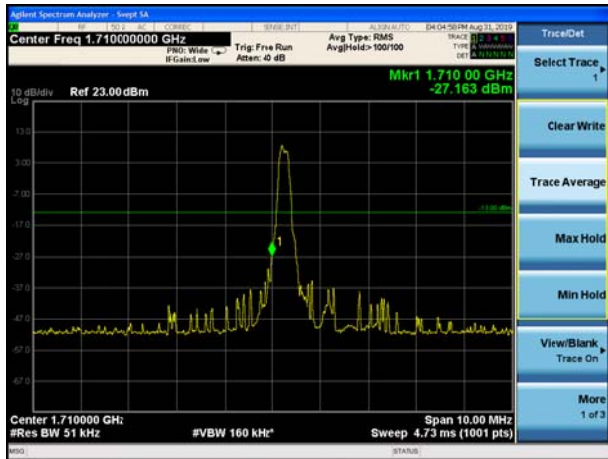

LTE Band 4 QPSK 10MHz CH-Low, 1 RB

LTE Band 4 QPSK 10MHz CH-High, 1 RB

LTE Band 4 QPSK 10MHz CH-Low, 100%RB

LTE Band 4 QPSK 10MHz CH-High, 100%RB

LTE Band 4 QPSK 15MHz CH-Low, 1 RB

LTE Band 4 QPSK 15MHz CH-High, 1 RB

LTE Band 4 QPSK 15MHz CH-Low, 100%RB

LTE Band 4 QPSK 15MHz CH-High, 100%RB

LTE Band 4 QPSK 20MHz CH-Low, 1 RB

LTE Band 4 QPSK 20MHz CH-High, 1 RB

LTE Band 4 QPSK 20MHz CH-Low, 100%RB

LTE Band 4 QPSK 20MHz CH-High, 100%RB

LTE Band 4 16QAM 1.4MHz CH-Low, 1 RB

LTE Band 4 16QAM 1.4MHz CH-High, 1 RB

LTE Band 4 16QAM 1.4MHz CH-Low, 100%RB

LTE Band 4 16QAM 1.4MHz CH-High, 100%RB

LTE Band 4 16QAM 3MHz CH-Low, 1 RB

LTE Band 4 16QAM 3MHz CH-High, 1 RB