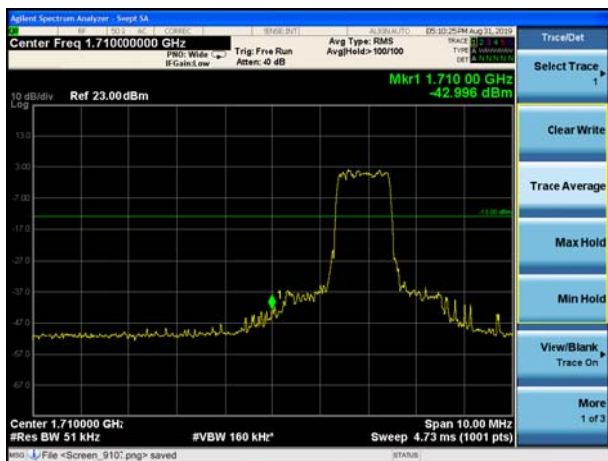

LTE Band 4 QPSK 10MHz CH-Low, 1 RB

LTE Band 4 QPSK 10MHz CH-High, 1 RB

LTE Band 4 QPSK 10MHz CH-Low, 100%RB

LTE Band 4 QPSK 10MHz CH-High, 100%RB

LTE Band 4 QPSK 15MHz CH-Low, 1 RB

LTE Band 4 QPSK 15MHz CH-High, 1 RB

LTE Band 4 QPSK 15MHz CH-Low, 100%RB

LTE Band 4 QPSK 15MHz CH-High, 100%RB

LTE Band 4 QPSK 20MHz CH-Low, 1 RB

LTE Band 4 QPSK 20MHz CH-High, 1 RB

LTE Band 4 QPSK 20MHz CH-Low, 100%RB

LTE Band 4 QPSK 20MHz CH-High, 100%RB

LTE Band 4 16QAM 1.4MHz CH-Low, 1 RB

LTE Band 4 16QAM 1.4MHz CH-High, 1 RB

LTE Band 4 16QAM 1.4MHz CH-Low, 100%RB

LTE Band 4 16QAM 1.4MHz CH-High, 100%RB

LTE Band 4 16QAM 3MHz CH-Low, 1 RB

LTE Band 4 16QAM 3MHz CH-High, 1 RB