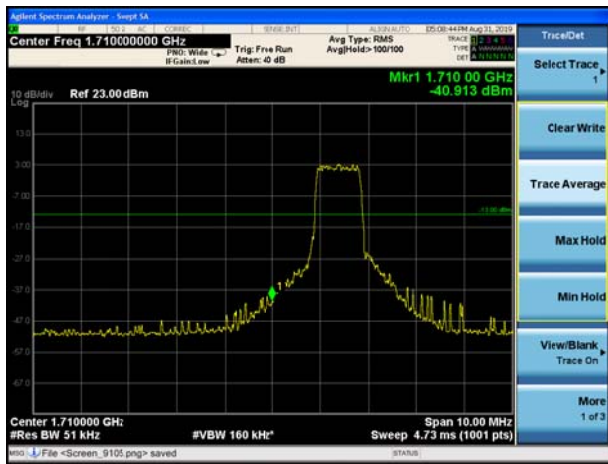

LTE Band 4 16QAM 10MHz CH-Low, 1 RB

LTE Band 4 16QAM 10MHz CH-High, 1 RB

LTE Band 4 16QAM 10MHz CH-Low, 100%RB

LTE Band 4 16QAM 10MHz CH-High, 100%RB

LTE Band 4 16QAM 15MHz CH-Low, 1 RB

LTE Band 4 16QAM 15MHz CH-High, 1 RB

LTE Band 4 16QAM 15MHz CH-Low, 100%RB

LTE Band 4 16QAM 15MHz CH-High, 100%RB

LTE Band 4 16QAM 20MHz CH-Low, 1 RB

LTE Band 4 16QAM 20MHz CH-High, 1 RB

LTE Band 4 16QAM 20MHz CH-Low, 100%RB

LTE Band 4 16QAM 20MHz CH-High, 100%RB