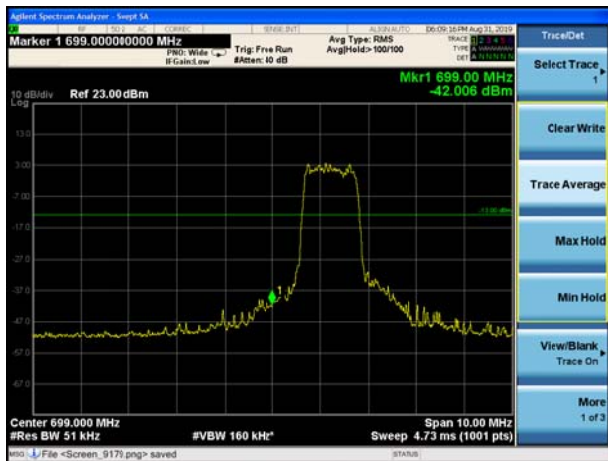

LTE Band 12 QPSK 10MHz CH-Low, 100%RB