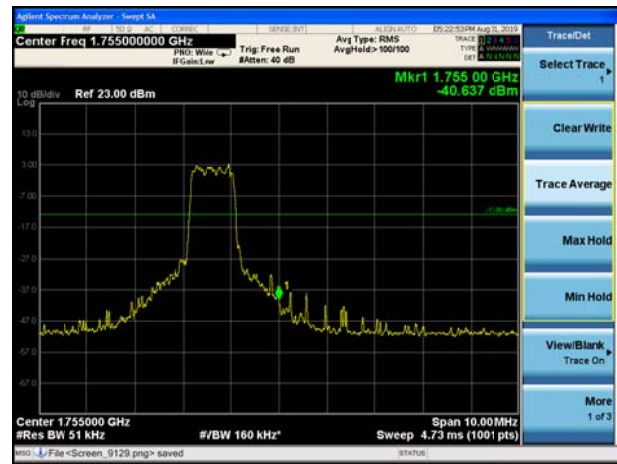

LTE Band 4 16QAM 10MHz CH-Low, 1 RB

LTE Band 4 16QAM 10MHz CH-High, 1 RB

LTE Band 4 16QAM 10MHz CH-Low, 100%RB

LTE Band 4 16QAM 10MHz CH-High, 100%RB

LTE Band 4 16QAM 15MHz CH-Low, 1 RB

LTE Band 4 16QAM 15MHz CH-High, 1 RB

LTE Band 4 16QAM 15MHz CH-Low, 100%RB

LTE Band 4 16QAM 15MHz CH-High, 100%RB

LTE Band 4 16QAM 20MHz CH-Low, 1 RB

LTE Band 4 16QAM 20MHz CH-High, 1 RB

LTE Band 4 16QAM 20MHz CH-Low, 100%RB

LTE Band 4 16QAM 20MHz CH-High, 100%RB