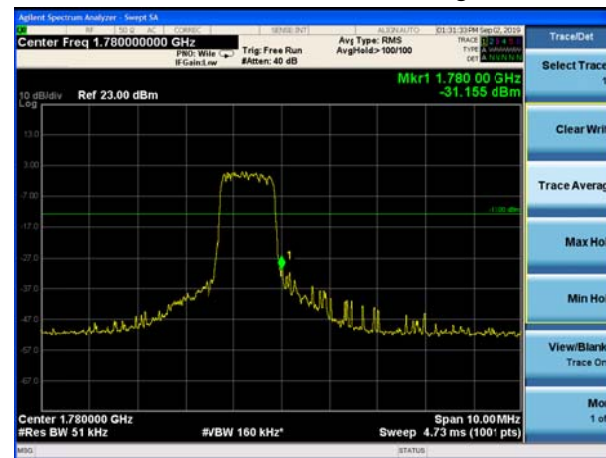

LTE Band 13 16QAM 10MHz CH-Low, 1 RB (763MHz ~775MHz)

LTE Band 13 16QAM 10MHz CH-Low, 1 RB (793MHz ~805MHz)

LTE Band 13 16QAM 10MHz CH-Low, 100%RB (763MHz ~775MHz)

LTE Band 13 16QAM 10MHz CH-Low, 100%RB (793MHz ~805MHz)

LTE Band 66 QPSK 1.4MHz CH-Low, 1 RB

LTE Band 66 QPSK 1.4MHz CH-High, 1 RB

LTE Band 66 QPSK 1.4MHz CH-Low, 100%RB

LTE Band 66 QPSK 1.4MHz CH-High, 100%RB

LTE Band 66 QPSK 3MHz CH-Low, 1 RB

LTE Band 66 QPSK 3MHz CH-High, 1 RB

### LTE Band 66 QPSK 3MHz CH-Low, 100%RB

### LTE Band 66 QPSK 3MHz CH-High, 100%RB