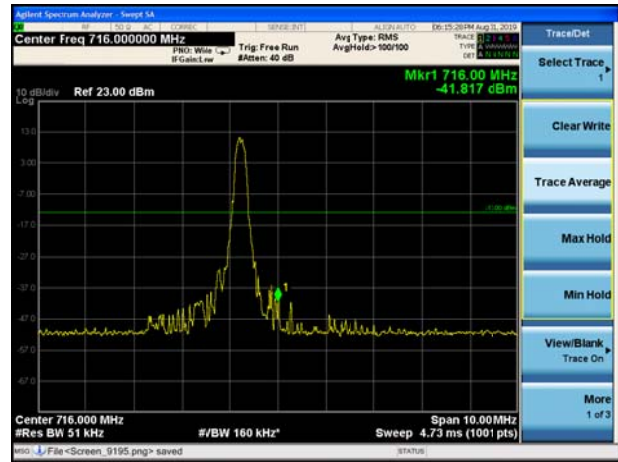

LTE Band 12 QPSK 1.4MHz CH-Low, 1 RB

LTE Band 12 QPSK 1.4MHz CH-High, 1 RB

LTE Band 12 QPSK 1.4MHz CH-Low, 100%RB

LTE Band 12 QPSK 1.4MHz CH-High, 100%RB

LTE Band 12 QPSK 3MHz CH-Low, 1 RB

LTE Band 12 QPSK 3MHz CH-High, 1 RB

LTE Band 12 QPSK 3MHz CH-Low, 100%RB

LTE Band 12 QPSK 3MHz CH-High, 100%RB

LTE Band 12 QPSK 5MHz CH-Low, 1 RB

LTE Band 12 QPSK 5MHz CH-High, 1 RB

LTE Band 12 QPSK 5MHz CH-Low, 100%RB

LTE Band 12 QPSK 5MHz CH-High, 100%RB

LTE Band 12 QPSK 10MHz CH-Low, 1 RB

LTE Band 12 QPSK 10MHz CH-High, 1 RB

LTE Band 12 QPSK 10MHz CH-Low, 100%RB

LTE Band 12 QPSK 10MHz CH-High, 100%RB

LTE Band 12 16QAM 1.4MHz CH-Low, 1 RB

LTE Band 12 16QAM 1.4MHz CH-High, 1 RB