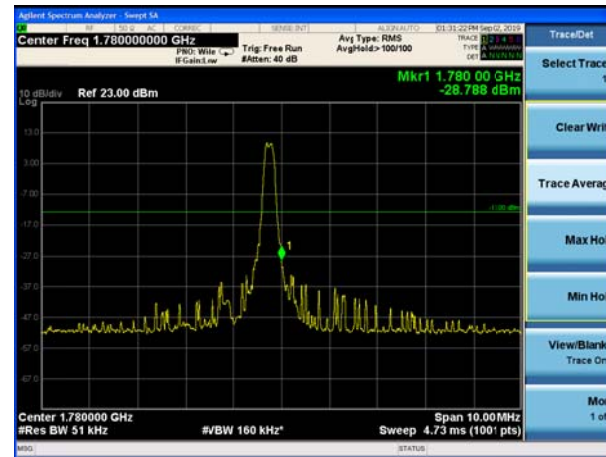

LTE Band 13 16QAM 5MHz CH-Low, 1 RB (763MHz ~775MHz)

LTE Band 13 16QAM 5MHz CH-Low, 1 RB (793MHz ~805MHz)

LTE Band 13 16QAM 5MHz CH-Low, 100%RB (763MHz ~775MHz)

LTE Band 13 16QAM 5MHz CH-Low, 100%RB (793MHz ~805MHz)

LTE Band 13 16QAM 10MHz CH-Low, 1 RB (763MHz ~775MHz)

LTE Band 13 16QAM 10MHz CH-Low, 1 RB (793MHz ~805MHz)

LTE Band 13 16QAM 10MHz CH-Low, 100%RB (763MHz ~775MHz)

LTE Band 13 16QAM 10MHz CH-Low, 100%RB (793MHz ~805MHz)

LTE Band 66 QPSK 1.4MHz CH-Low, 1 RB

LTE Band 66 QPSK 1.4MHz CH-High, 1 RB

LTE Band 66 QPSK 1.4MHz CH-Low, 100%RB

LTE Band 66 QPSK 1.4MHz CH-High, 100%RB

LTE Band 66 QPSK 3MHz CH-Low, 1 RB

LTE Band 66 QPSK 3MHz CH-High, 1 RB

### LTE Band 66 QPSK 3MHz CH-Low, 100%RB