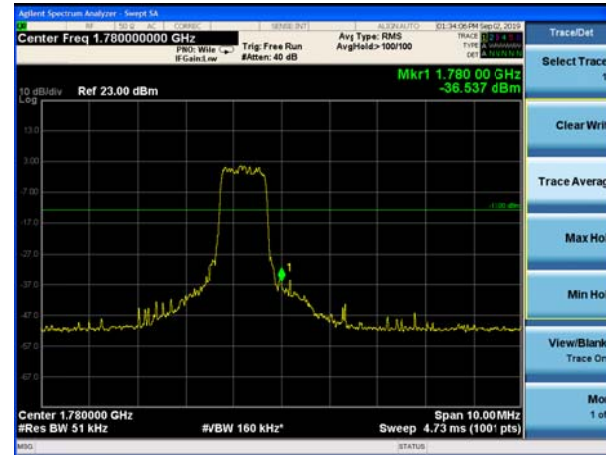

LTE Band 66 QPSK 15MHz CH-High, 1 RB

LTE Band 66 16QAM 1.4MHz CH-Low, 1 RB

LTE Band 66 16QAM 1.4MHz CH-High, 1 RB

LTE Band 66 16QAM 1.4MHz CH-Low, 100%RB

LTE Band 66 16QAM 1.4MHz CH-High, 100%

LTE Band 66 16QAM 3MHz CH-Low, 1 RB

LTE Band 66 16QAM 3MHz CH-High, 1 RB

### LTE Band 66 16QAM 3MHz CH-Low, 100%RB

### LTE Band 66 16QAM 3MHz CH-High, 100%RB