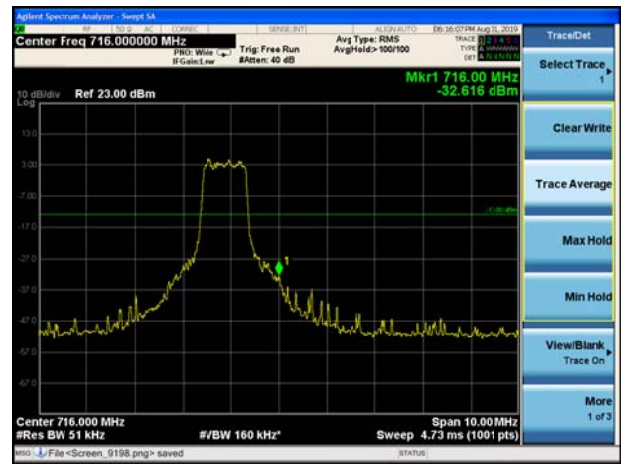

LTE Band 12 16QAM 10MHz CH-High, 100%RB