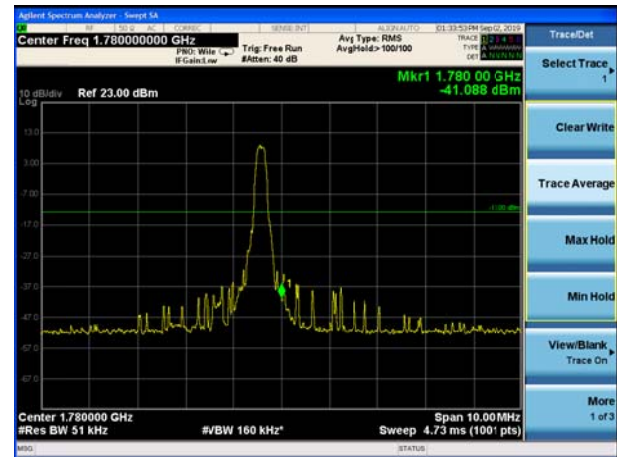

### LTE Band 66 QPSK 5MHz CH-Low, 100%RB

### LTE Band 66 QPSK 5MHz CH-High, 100%RB

LTE Band 66 QPSK 10MHz CH-Low, 1 RB

LTE Band 66 QPSK 10MHz CH-High, 1 RB

LTE Band 66 QPSK 10MHz CH-Low, 100%RB

LTE Band 66 QPSK 10MHz CH-High, 100%RB

LTE Band 66 QPSK 15MHz CH-Low, 1 RB

LTE Band 66 QPSK 15MHz CH-High, 1 RB

LTE Band 66 16QAM 1.4MHz CH-Low, 1 RB

LTE Band 66 16QAM 1.4MHz CH-High, 1 RB

LTE Band 66 16QAM 1.4MHz CH-Low, 100%RB

LTE Band 66 16QAM 1.4MHz CH-High, 100%

LTE Band 66 16QAM 3MHz CH-Low, 1 RB

LTE Band 66 16QAM 3MHz CH-High, 1 RB