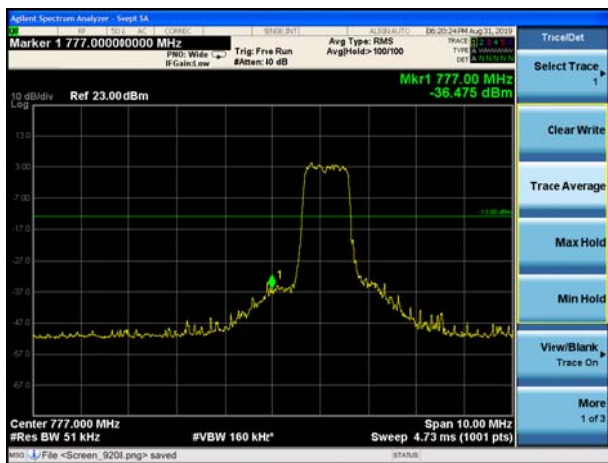

LTE Band 13 16QAM 5MHz CH-Low, 100%RB

LTE Band 13 16QAM 5MHz CH- High, 100%RB

LTE Band 13 16QAM 10MHz CH-Low, 1 RB

LTE Band 13 16QAM 10MHz CH-High, 1 RB

LTE Band 13 16QAM 10MHz CH-Low, 100%RB

LTE Band 13 16QAM 10MHz CH- High, 100%RB

LTE Band 13 QPSK 5MHz CH-Low, 1 RB (763MHz ~775MHz)

LTE Band 13 QPSK 5MHz CH-Low, 1 RB (793MHz ~805MHz)

LTE Band 13 QPSK 5MHz CH-Low, 100%RB (763MHz ~775MHz)

LTE Band 13 QPSK 5MHz CH-Low, 100%RB (793MHz ~805MHz)