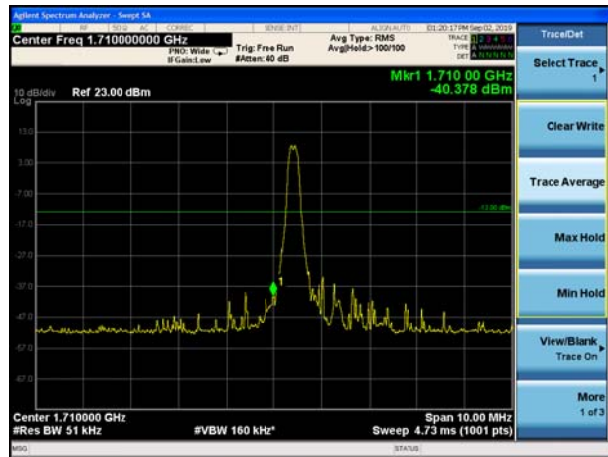

### LTE Band 66 QPSK 5MHz CH-Low, 100%RB

### LTE Band 66 QPSK 5MHz CH-High, 100%RB

LTE Band 66 QPSK 10MHz CH-Low, 1 RB

LTE Band 66 QPSK 10MHz CH-High, 1 RB

LTE Band 66 QPSK 10MHz CH-Low, 100%RB

LTE Band 66 QPSK 10MHz CH-High, 100%RB

LTE Band 66 QPSK 15MHz CH-Low, 1 RB

LTE Band 66 QPSK 15MHz CH-High, 1 RB

LTE Band 66 16QAM 1.4MHz CH-Low, 1 RB

LTE Band 66 16QAM 1.4MHz CH-High, 1 RB

LTE Band 66 16QAM 1.4MHz CH-Low, 100%RB

LTE Band 66 16QAM 1.4MHz CH-High, 100%

LTE Band 66 16QAM 3MHz CH-Low, 1 RB

LTE Band 66 16QAM 3MHz CH-High, 1 RB