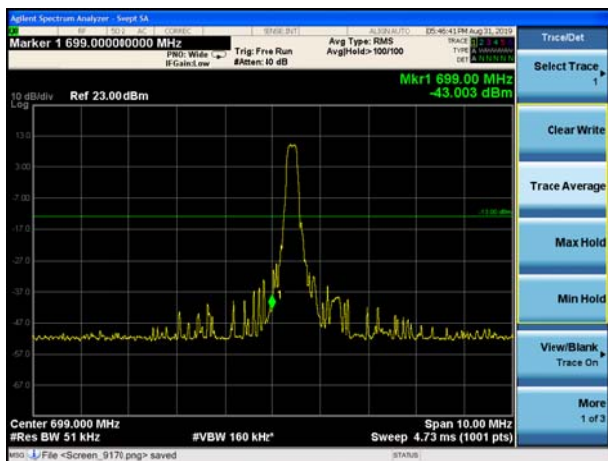

LTE Band 12 QPSK 1.4MHz CH-Low, 1 RB

LTE Band 12 QPSK 1.4MHz CH-High, 1 RB

LTE Band 12 QPSK 1.4MHz CH-Low, 100%RB

LTE Band 12 QPSK 1.4MHz CH-High, 100%RB

LTE Band 12 QPSK 3MHz CH-Low, 1 RB

LTE Band 12 QPSK 3MHz CH-High, 1 RB

LTE Band 12 QPSK 3MHz CH-Low, 100%RB

LTE Band 12 QPSK 3MHz CH-High, 100%RB

LTE Band 12 QPSK 5MHz CH-Low, 1 RB

LTE Band 12 QPSK 5MHz CH-High, 1 RB

LTE Band 12 QPSK 5MHz CH-Low, 100%RB

LTE Band 12 QPSK 5MHz CH-High, 100%RB