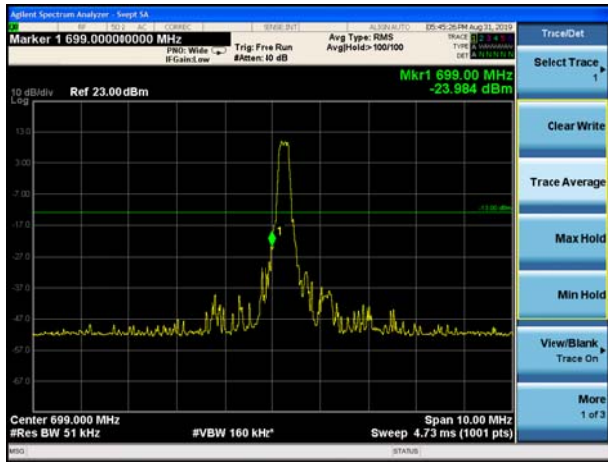

LTE Band 4 16QAM 10MHz CH-Low, 1 RB

LTE Band 4 16QAM 10MHz CH-High, 1 RB

LTE Band 4 16QAM 10MHz CH-Low, 100%RB

LTE Band 4 16QAM 10MHz CH-High, 100%RB

LTE Band 4 16QAM 15MHz CH-Low, 1 RB

LTE Band 4 16QAM 15MHz CH-High, 1 RB

LTE Band 4 16QAM 15MHz CH-Low, 100%RB

LTE Band 4 16QAM 15MHz CH-High, 100%RB

LTE Band 4 16QAM 20MHz CH-Low, 1 RB

LTE Band 4 16QAM 20MHz CH-High, 1 RB

LTE Band 4 16QAM 20MHz CH-Low, 100%RB

LTE Band 4 16QAM 20MHz CH-High, 100%RB

LTE Band 12 QPSK 1.4MHz CH-Low, 1 RB

LTE Band 12 QPSK 1.4MHz CH-High, 1 RB

LTE Band 12 QPSK 1.4MHz CH-Low, 100%RB

LTE Band 12 QPSK 1.4MHz CH-High, 100%RB

LTE Band 12 QPSK 3MHz CH-Low, 1 RB

LTE Band 12 QPSK 3MHz CH-High, 1 RB