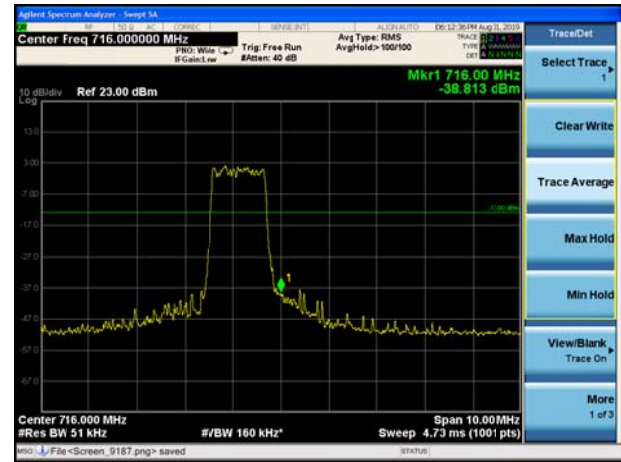

LTE Band 12 QPSK 1.4MHz CH-Low, 1 RB

LTE Band 12 QPSK 1.4MHz CH-High, 1 RB

LTE Band 12 QPSK 1.4MHz CH-Low, 100%RB

LTE Band 12 QPSK 1.4MHz CH-High, 100%RB

LTE Band 12 QPSK 3MHz CH-Low, 1 RB

LTE Band 12 QPSK 3MHz CH-High, 1 RB

LTE Band 12 QPSK 3MHz CH-Low, 100%RB

LTE Band 12 QPSK 3MHz CH-High, 100%RB

LTE Band 12 QPSK 5MHz CH-Low, 1 RB

LTE Band 12 QPSK 5MHz CH-High, 1 RB

LTE Band 12 QPSK 5MHz CH-Low, 100%RB

LTE Band 12 QPSK 5MHz CH-High, 100%RB