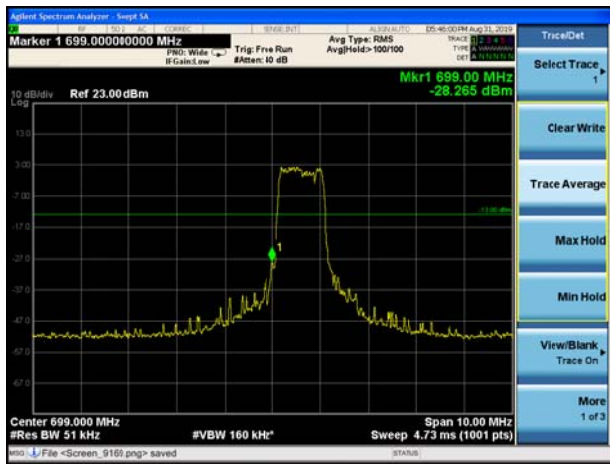

LTE Band 12 QPSK 3MHz CH-Low, 100%RB

LTE Band 12 QPSK 3MHz CH-High, 100%RB

LTE Band 12 QPSK 5MHz CH-Low, 1 RB

LTE Band 12 QPSK 5MHz CH-High, 1 RB

LTE Band 12 QPSK 5MHz CH-Low, 100%RB

LTE Band 12 QPSK 5MHz CH-High, 100%RB

LTE Band 12 QPSK 10MHz CH-Low, 1 RB

LTE Band 12 QPSK 10MHz CH-High, 1 RB

LTE Band 12 QPSK 10MHz CH-Low, 100%RB

LTE Band 12 QPSK 10MHz CH-High, 100%RB

LTE Band 12 16QAM 1.4MHz CH-Low, 1 RB

LTE Band 12 16QAM 1.4MHz CH-High, 1 RB

LTE Band 12 16QAM 1.4MHz CH-Low, 100%RB

LTE Band 12 16QAM 1.4MHz CH-High, 100%RB

LTE Band 12 16QAM 3MHz CH-Low, 1 RB

LTE Band 12 16QAM 3MHz CH-High, 1 RB

LTE Band 12 16QAM 3MHz CH-Low, 100%RB

LTE Band 12 16QAM 3MHz CH-High, 100%RB