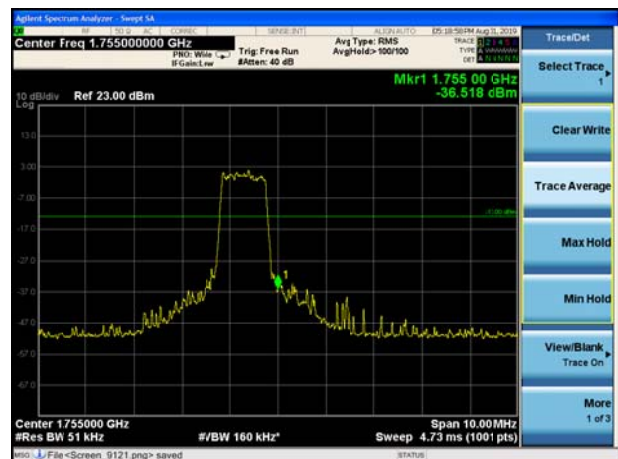

LTE Band 4 16QAM 1.4MHz CH-Low, 1 RB

LTE Band 4 16QAM 1.4MHz CH-High, 1 RB

LTE Band 4 16QAM 1.4MHz CH-Low, 100%RB

LTE Band 4 16QAM 1.4MHz CH-High, 100%RB

LTE Band 4 16QAM 3MHz CH-Low, 1 RB

LTE Band 4 16QAM 3MHz CH-High, 1 RB

LTE Band 4 16QAM 3MHz CH-Low, 100%RB

LTE Band 4 16QAM 3MHz CH-High, 100%RB

LTE Band 4 16QAM 5MHz CH-Low, 1 RB

LTE Band 4 16QAM 5MHz CH-High, 1 RB

LTE Band 4 16QAM 5MHz CH-Low, 100%RB

LTE Band 4 16QAM 5MHz CH-High, 100%RB

LTE Band 4 16QAM 10MHz CH-Low, 1 RB

LTE Band 4 16QAM 10MHz CH-High, 1 RB

LTE Band 4 16QAM 10MHz CH-Low, 100%RB

LTE Band 4 16QAM 10MHz CH-High, 100%RB

LTE Band 4 16QAM 15MHz CH-Low, 1 RB

LTE Band 4 16QAM 15MHz CH-High, 1 RB