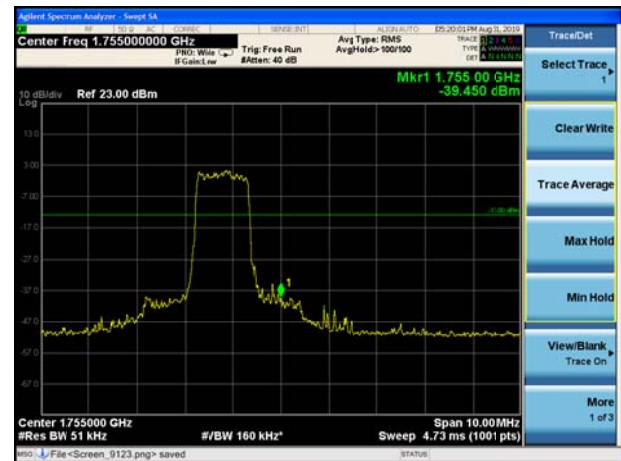

LTE Band 4 QPSK 3MHz CH-Low, 100%RB

LTE Band 4 QPSK 3MHz CH-High, 100%RB

LTE Band 4 QPSK 5MHz CH-Low, 1 RB

LTE Band 4 QPSK 5MHz CH-High, 1 RB

LTE Band 4 QPSK 5MHz CH-Low, 100%RB

LTE Band 4 QPSK 5MHz CH-High, 100%RB

LTE Band 4 QPSK 10MHz CH-Low, 1 RB

LTE Band 4 QPSK 10MHz CH-High, 1 RB

LTE Band 4 QPSK 10MHz CH-Low, 100%RB

LTE Band 4 QPSK 10MHz CH-High, 100%RB

LTE Band 4 QPSK 15MHz CH-Low, 1 RB

LTE Band 4 QPSK 15MHz CH-High, 1 RB

LTE Band 4 QPSK 15MHz CH-Low, 100%RB

LTE Band 4 QPSK 15MHz CH-High, 100%RB

LTE Band 4 QPSK 20MHz CH-Low, 1 RB

LTE Band 4 QPSK 20MHz CH-High, 1 RB

LTE Band 4 QPSK 20MHz CH-Low, 100%RB

LTE Band 4 QPSK 20MHz CH-High, 100%RB