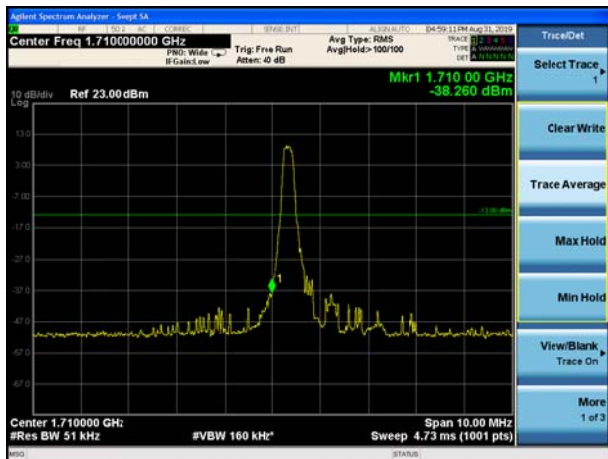

LTE Band 4 QPSK 3MHz CH-Low, 100%RB

LTE Band 4 QPSK 3MHz CH-High, 100%RB

LTE Band 4 QPSK 5MHz CH-Low, 1 RB

LTE Band 4 QPSK 5MHz CH-High, 1 RB

LTE Band 4 QPSK 5MHz CH-Low, 100%RB

LTE Band 4 QPSK 5MHz CH-High, 100%RB

LTE Band 4 QPSK 10MHz CH-Low, 1 RB

LTE Band 4 QPSK 10MHz CH-High, 1 RB

LTE Band 4 QPSK 10MHz CH-Low, 100%RB

LTE Band 4 QPSK 10MHz CH-High, 100%RB

LTE Band 4 QPSK 15MHz CH-Low, 1 RB

LTE Band 4 QPSK 15MHz CH-High, 1 RB