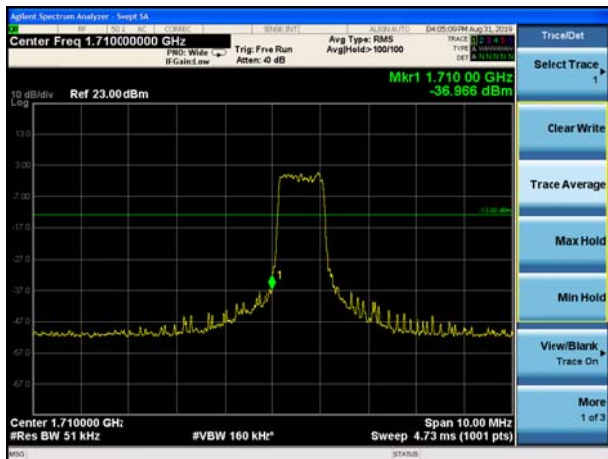

LTE Band 4 QPSK 10MHz CH-Low, 1 RB

LTE Band 4 QPSK 10MHz CH-High, 1 RB

LTE Band 4 QPSK 10MHz CH-Low, 100%RB

LTE Band 4 QPSK 10MHz CH-High, 100%RB

LTE Band 4 QPSK 15MHz CH-Low, 1 RB

LTE Band 4 QPSK 15MHz CH-High, 1 RB

LTE Band 4 QPSK 15MHz CH-Low, 100%RB

LTE Band 4 QPSK 15MHz CH-High, 100%RB

LTE Band 4 QPSK 20MHz CH-Low, 1 RB

LTE Band 4 QPSK 20MHz CH-High, 1 RB

LTE Band 4 QPSK 20MHz CH-Low, 100%RB

LTE Band 4 QPSK 20MHz CH-High, 100%RB

LTE Band 4 16QAM 1.4MHz CH-Low, 1 RB

LTE Band 4 16QAM 1.4MHz CH-High, 1 RB

LTE Band 4 16QAM 1.4MHz CH-Low, 100%RB

LTE Band 4 16QAM 1.4MHz CH-High, 100%RB

LTE Band 4 16QAM 3MHz CH-Low, 1 RB

LTE Band 4 16QAM 3MHz CH-High, 1 RB