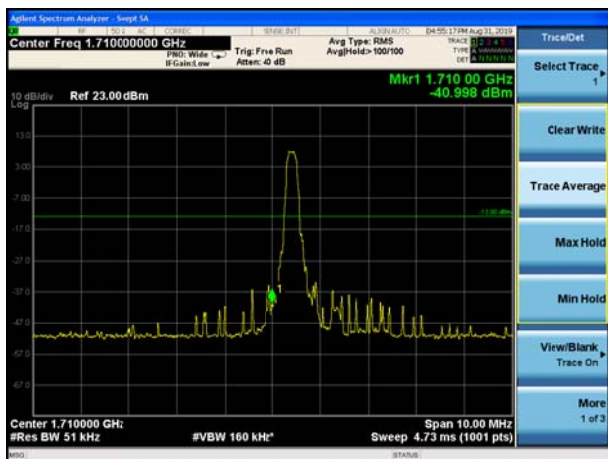

LTE Band 4 QPSK 15MHz CH-Low, 100%RB

LTE Band 4 QPSK 15MHz CH-High, 100%RB

LTE Band 4 QPSK 20MHz CH-Low, 1 RB

LTE Band 4 QPSK 20MHz CH-High, 1 RB

LTE Band 4 QPSK 20MHz CH-Low, 100%RB

LTE Band 4 QPSK 20MHz CH-High, 100%RB

LTE Band 4 16QAM 1.4MHz CH-Low, 1 RB

LTE Band 4 16QAM 1.4MHz CH-High, 1 RB

LTE Band 4 16QAM 1.4MHz CH-Low, 100%RB

LTE Band 4 16QAM 1.4MHz CH-High, 100%RB

LTE Band 4 16QAM 3MHz CH-Low, 1 RB

LTE Band 4 16QAM 3MHz CH-High, 1 RB

LTE Band 4 16QAM 3MHz CH-Low, 100%RB

LTE Band 4 16QAM 3MHz CH-High, 100%RB

LTE Band 4 16QAM 5MHz CH-Low, 1 RB

LTE Band 4 16QAM 5MHz CH-High, 1 RB

LTE Band 4 16QAM 5MHz CH-Low, 100%RB

LTE Band 4 16QAM 5MHz CH-High, 100%RB