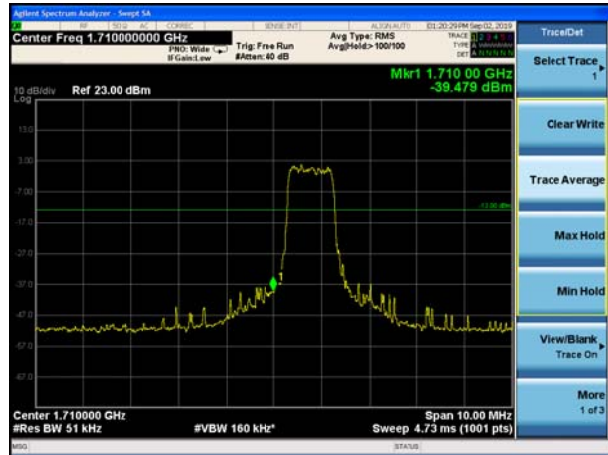

LTE Band 66 16QAM 3MHz CH-Low, 100%RB