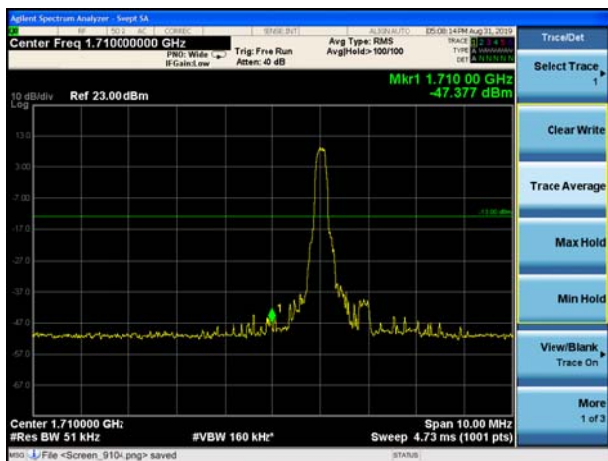

LTE Band 4 16QAM 3MHz CH-Low, 100%RB

LTE Band 4 16QAM 3MHz CH-High, 100%RB

LTE Band 4 16QAM 5MHz CH-Low, 1 RB

LTE Band 4 16QAM 5MHz CH-High, 1 RB

LTE Band 4 16QAM 5MHz CH-Low, 100%RB

LTE Band 4 16QAM 5MHz CH-High, 100%RB

LTE Band 4 16QAM 10MHz CH-Low, 1 RB

LTE Band 4 16QAM 10MHz CH-High, 1 RB

LTE Band 4 16QAM 10MHz CH-Low, 100%RB

LTE Band 4 16QAM 10MHz CH-High, 100%RB

LTE Band 4 16QAM 15MHz CH-Low, 1 RB

LTE Band 4 16QAM 15MHz CH-High, 1 RB

LTE Band 4 16QAM 15MHz CH-Low, 100%RB

LTE Band 4 16QAM 15MHz CH-High, 100%RB

LTE Band 4 16QAM 20MHz CH-Low, 1 RB

LTE Band 4 16QAM 20MHz CH-High, 1 RB

LTE Band 4 16QAM 20MHz CH-Low, 100%RB

LTE Band 4 16QAM 20MHz CH-High, 100%RB