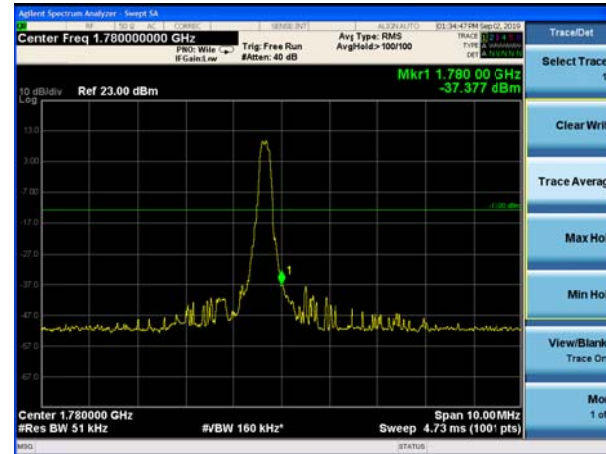

LTE Band 66 QPSK 5MHz CH-High, 1 RB