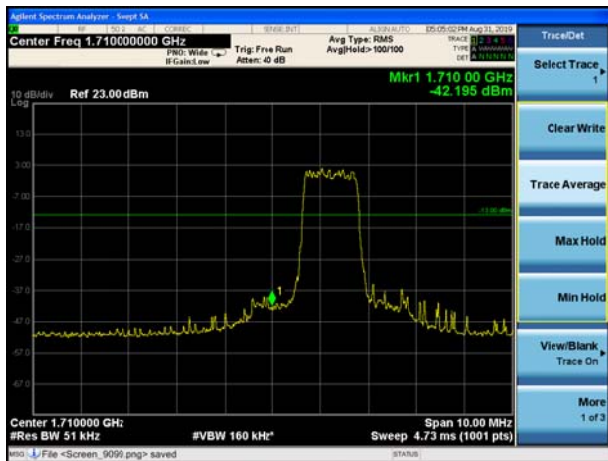

LTE Band 4 QPSK 3MHz CH-Low, 100%RB

LTE Band 4 QPSK 3MHz CH-High, 100%RB

LTE Band 4 QPSK 5MHz CH-Low, 1 RB

LTE Band 4 QPSK 5MHz CH-High, 1 RB

LTE Band 4 QPSK 5MHz CH-Low, 100%RB

LTE Band 4 QPSK 5MHz CH-High, 100%RB

LTE Band 4 QPSK 10MHz CH-Low, 1 RB

LTE Band 4 QPSK 10MHz CH-High, 1 RB

LTE Band 4 QPSK 10MHz CH-Low, 100%RB

LTE Band 4 QPSK 10MHz CH-High, 100%RB

LTE Band 4 QPSK 15MHz CH-Low, 1 RB

LTE Band 4 QPSK 15MHz CH-High, 1 RB