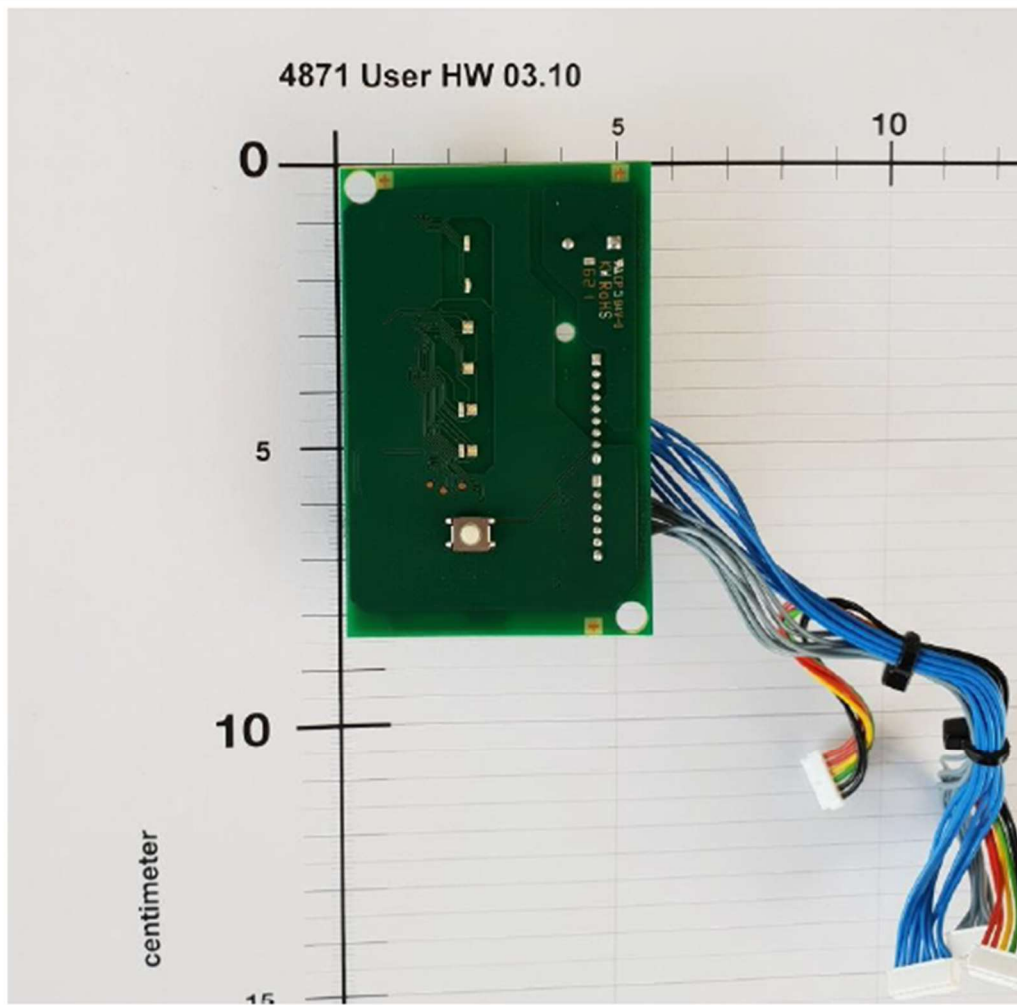

G0M-2106-9857

FCC ID: 2ALP8AR1

IC: 23431-AR1

4871 User HW 03.10

centimeter

0
5
10