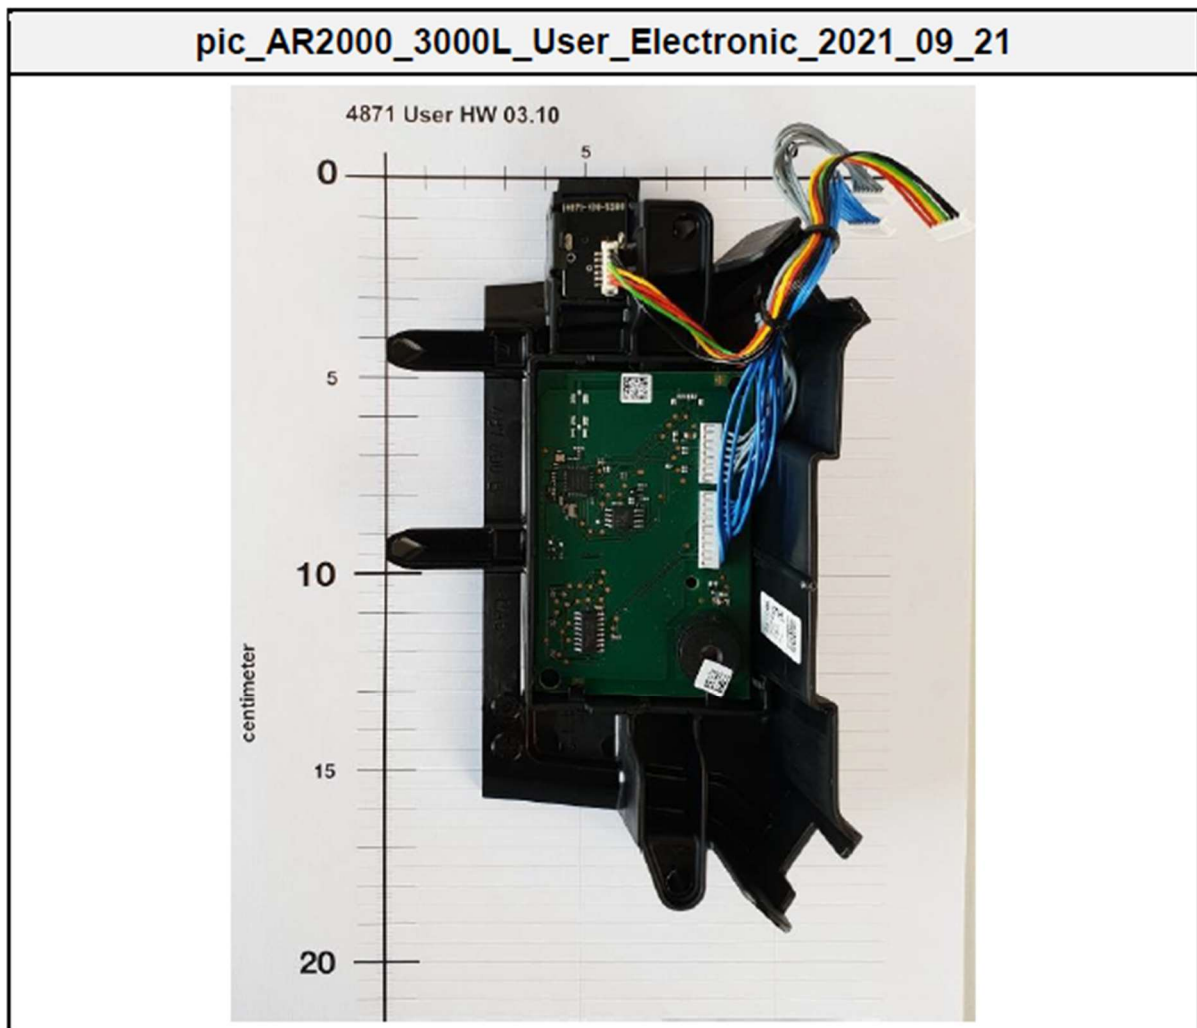

G0M-2106-9857

FCC ID: 2ALP8AR1

IC: 23431-AR1

4871 User HW 03.10

centimeter

0
5
10