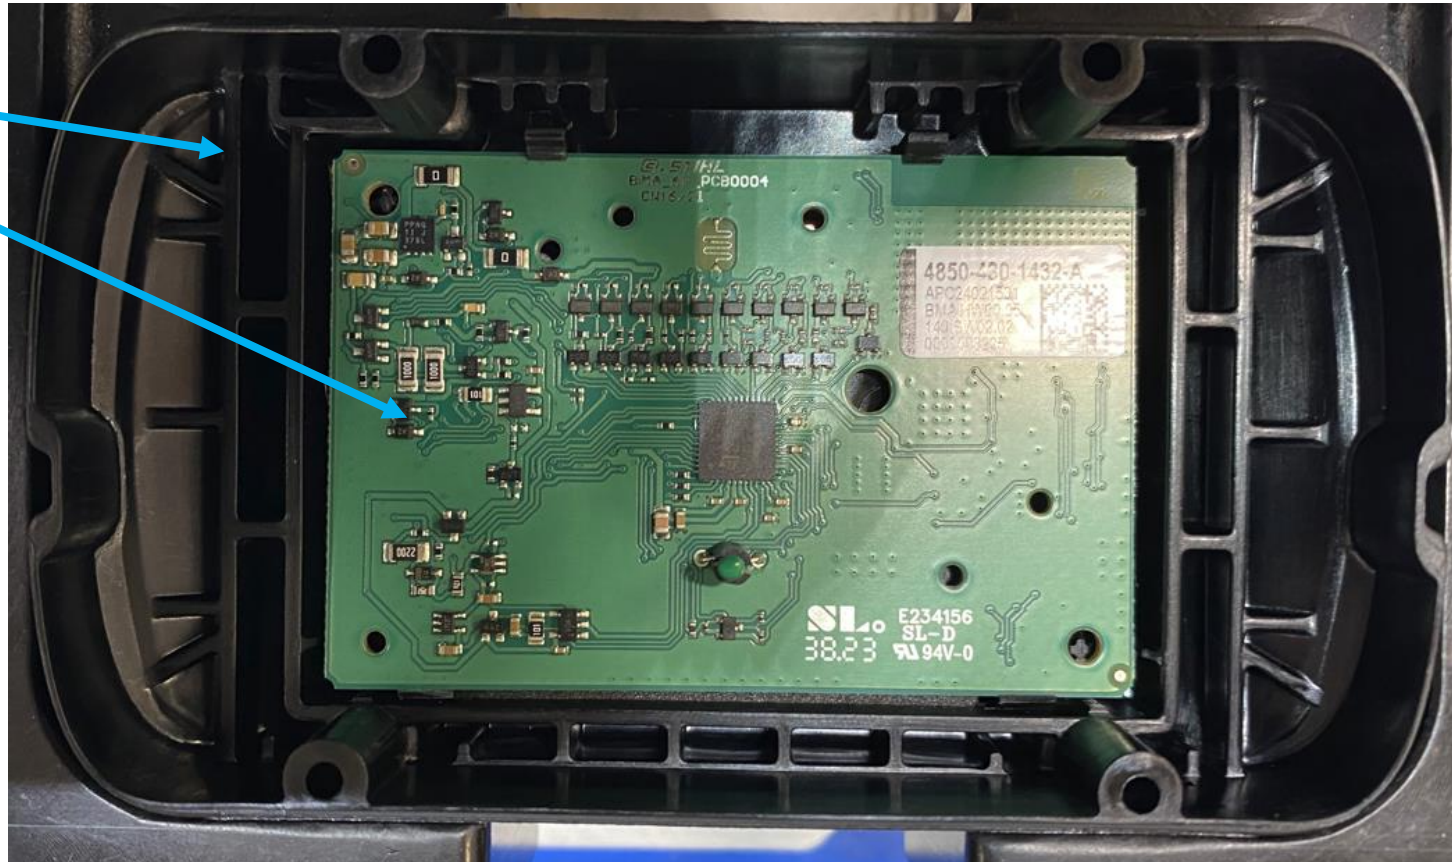

Internal photos of battery pack. Both battery packs (AP 200 S, AP 300 S) use the same hardware.

Electronic module is shown from both sides. Red rectangle indicates position of antenna.

Internal photos of battery pack. Both battery packs (AP 200 S, AP 300 S) use the same hardware.

Picture shows the electronic module clipped in the cover of the battery pack.

Cover

Electronic Module

Internal photos of battery pack. Both battery packs (AP 200 S, AP 300 S) use the same hardware.

Picture shows the electronic module in its position within the product, connected to the wire harness (cover removed).