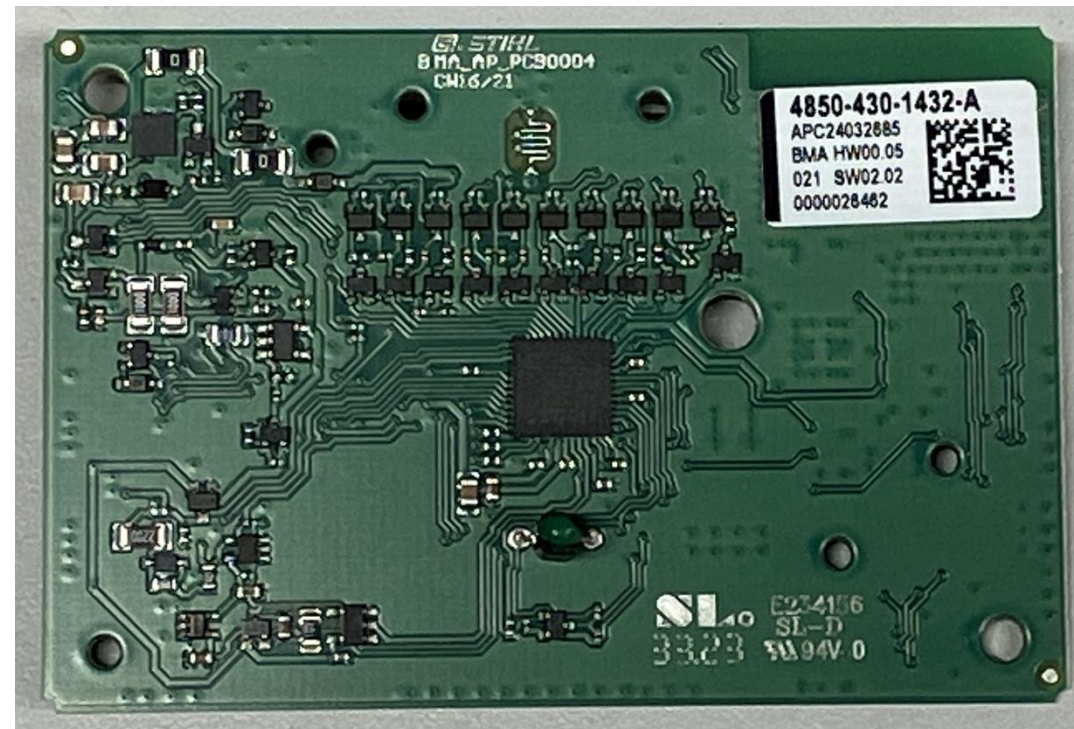

Internal photos of battery pack. Both battery packs (AP 200 S, AP 300 S) use the same hardware.

Electronic module is shown from both sides. Red rectangle indicates position of antenna.

Internal photos of battery pack. Both battery packs (AP 200 S, AP 300 S) use the same hardware.

Picture shows the electronic module clipped in the cover of the battery pack.

Cover

Electronic Module

Internal photos of battery pack. Both battery packs (AP 200 S, AP 300 S) use the same hardware.

Picture shows the electronic module in its position within the product, connected to the wire harness (cover removed).