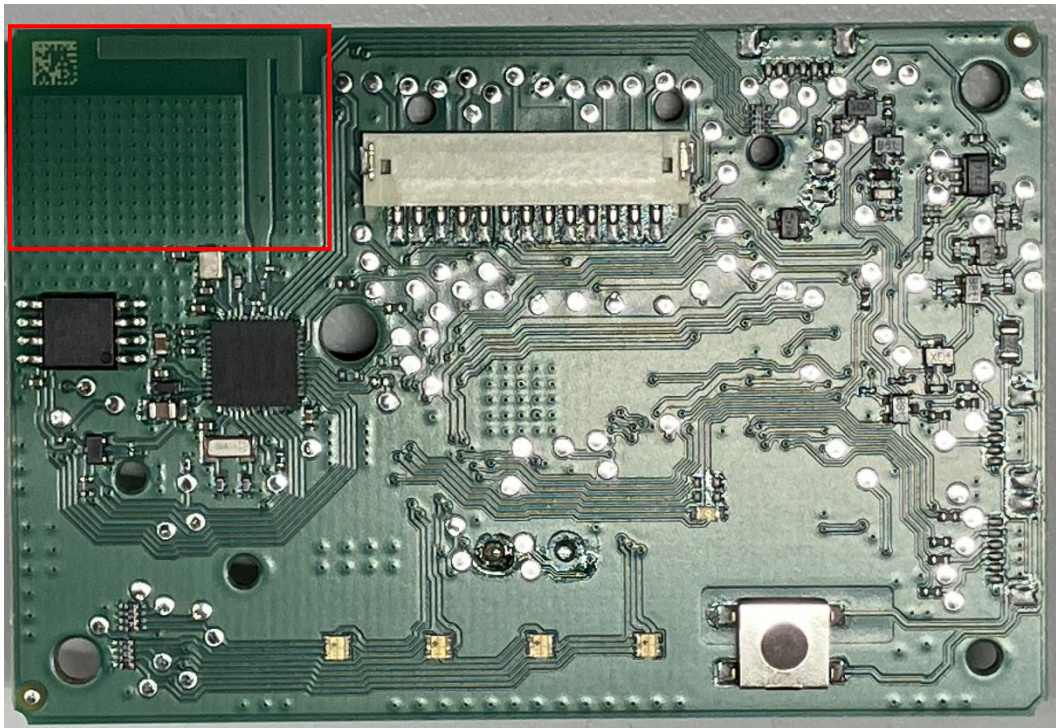

Internal photos of battery pack. Both battery packs (AP 200 S, AP 300 S) use the same hardware.

Electronic module is shown from both sides. Red rectangle indicates position of antenna.

Internal photos of battery pack. Both battery packs (AP 200 S, AP 300 S) use the same hardware.

Picture shows the electronic module clipped in the cover of the battery pack.

Cover

Electronic Module

Internal photos of battery pack. Both battery packs (AP 200 S, AP 300 S) use the same hardware.

Picture shows the electronic module in its position within the product, connected to the wire harness (cover removed).