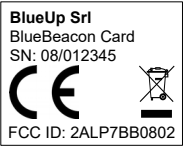

BlueBeacon Card Label

Label size: 24 x 19 mm

Note: 012345 is a sequential unique identification number (different for all devices)

Label position