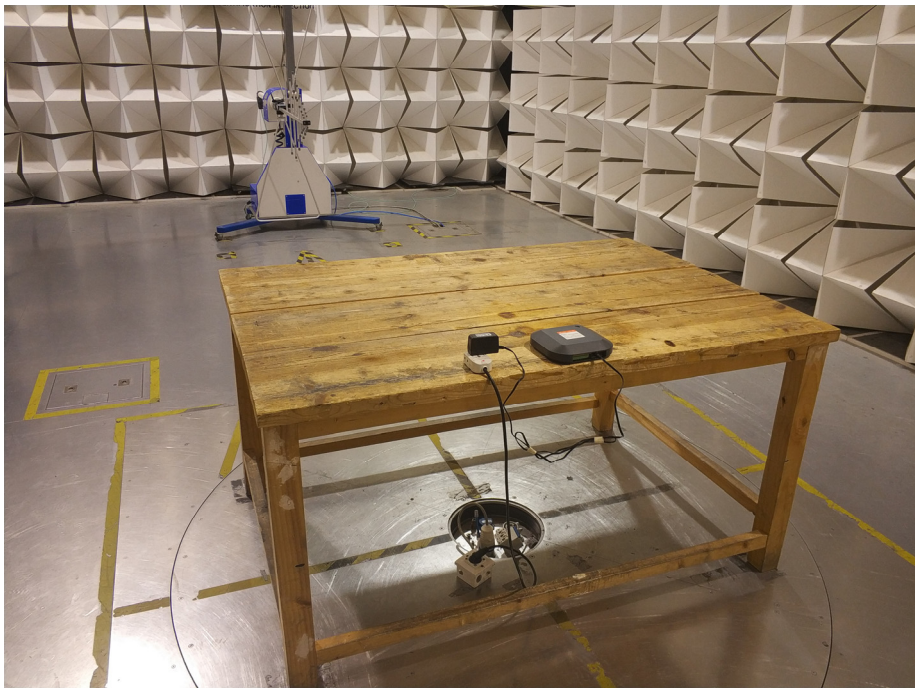

Photographs – Model NST101W Test Setup Photos

Photograph – Radiation Spurious Emission Test Setup Photos

9 kHz to 30 MHz

From 30 MHz to 1 GHz

From 1 GHz to 5 GHz

Photograph – Conducted Emission Test Setup Photos