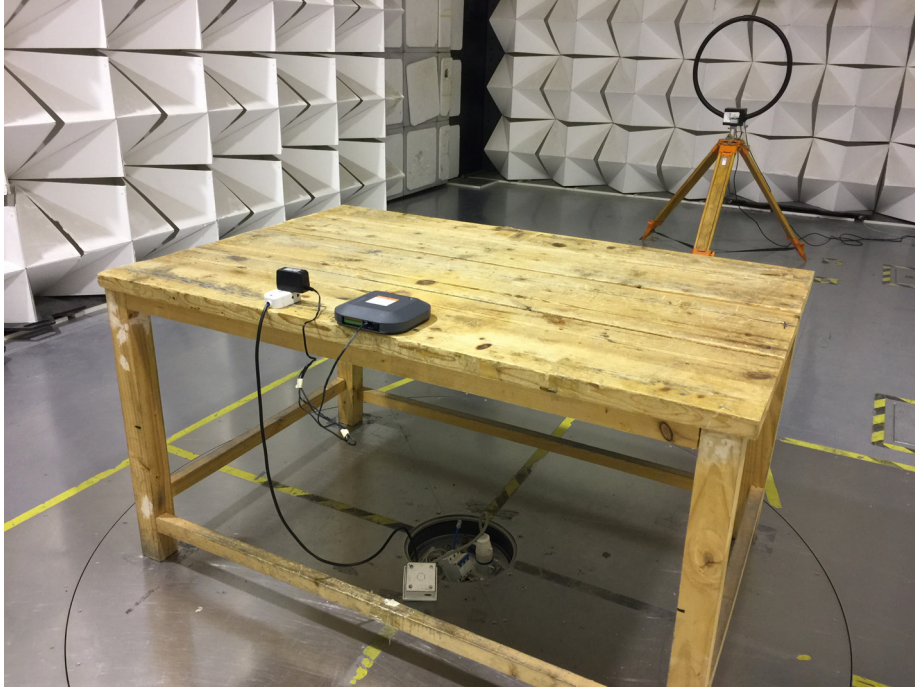

Photographs – Model NST101W Test Setup Photos

Photograph – Radiation Spurious Emission Test Setup Photos

9 kHz to 30 MHz

From 30 MHz to 1 GHz

From 1 GHz to 5 GHz

Photograph – Conducted Emission Test Setup Photos