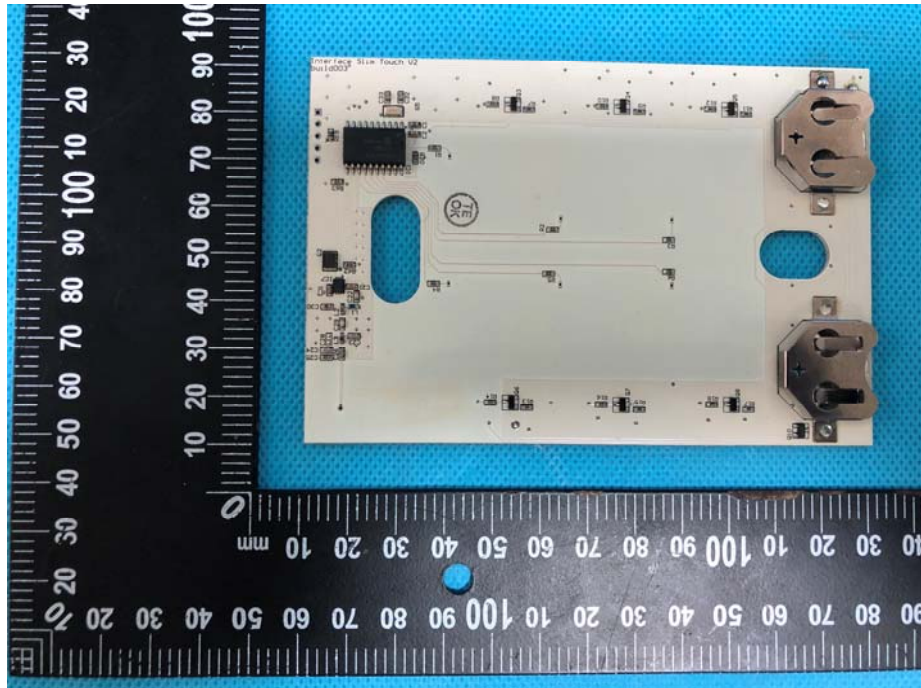

Appendix-NMI01WTV2-Photos

EUT – Internal View Model NMI01WTV2 FCC ID: 2ALP4-NMI01WTV2

434MHz ANT

Appendix-NMI01WTV2-Photos

====End=====