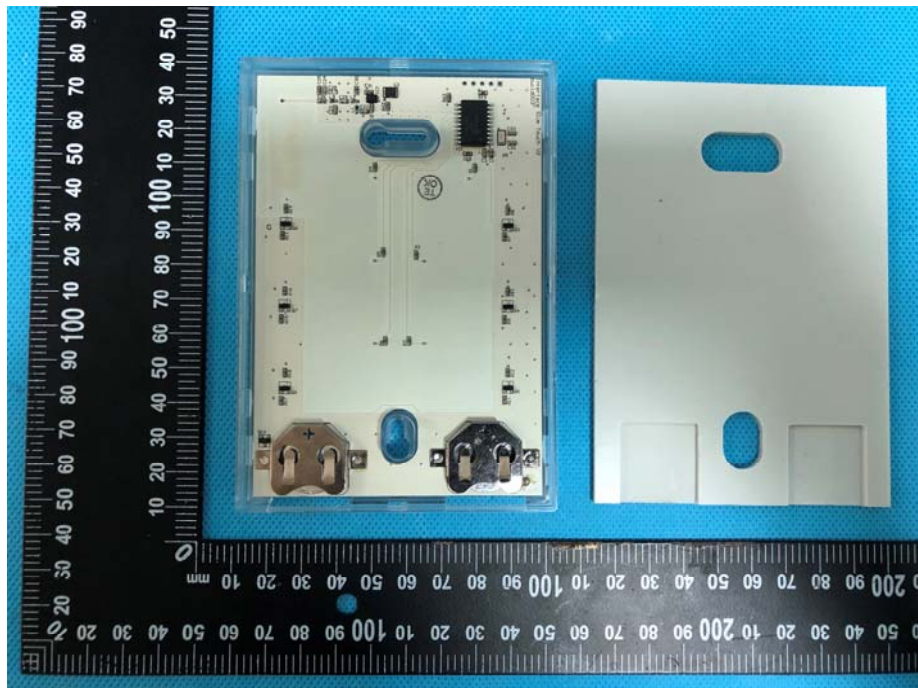

Appendix-NMI01WTV2-Photos

EUT – Internal View Model NMI01WTV2 FCC ID: 2ALP4-NMI01WTV2

434MHz ANT

Appendix-NMI01WTV2-Photos

====End=====