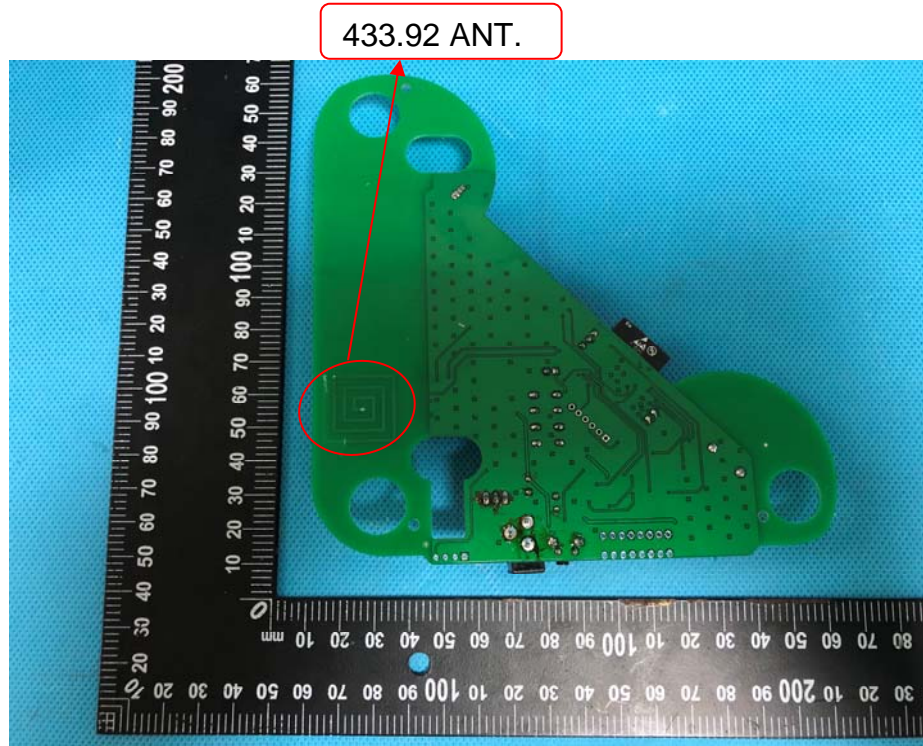

EUT – Internal View Model CWF0001B FCC ID: 2ALP4-CWF0001B

BT&WIFI modle.

Appendix-CWF0001B-Photos

====End====