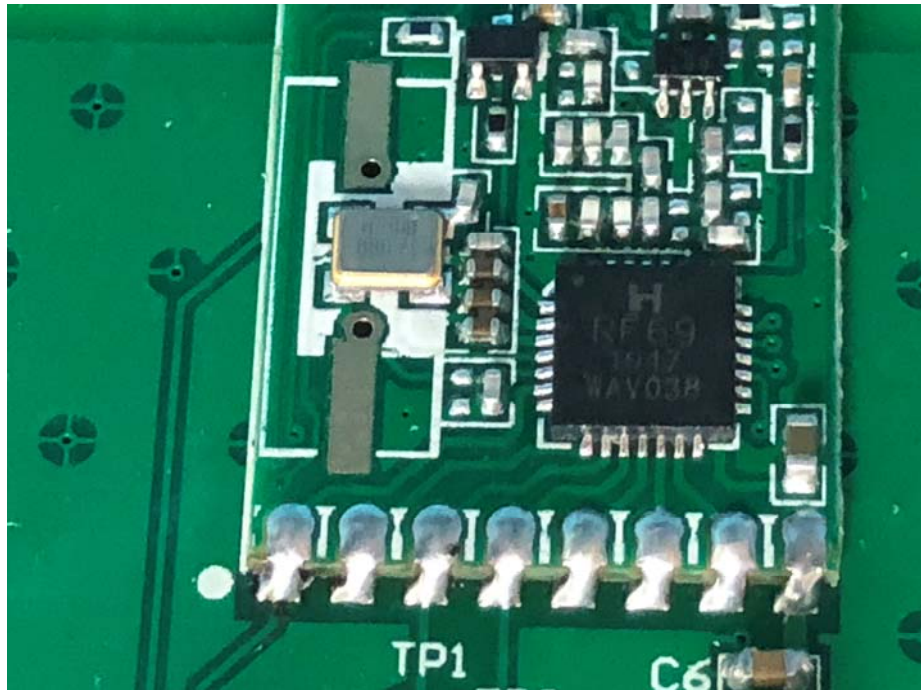

EUT – Internal View Model CWF0001B FCC ID: 2ALP4-CWF0001B

BT&WIFI modle.

Appendix-CWF0001B-Photos

====End====