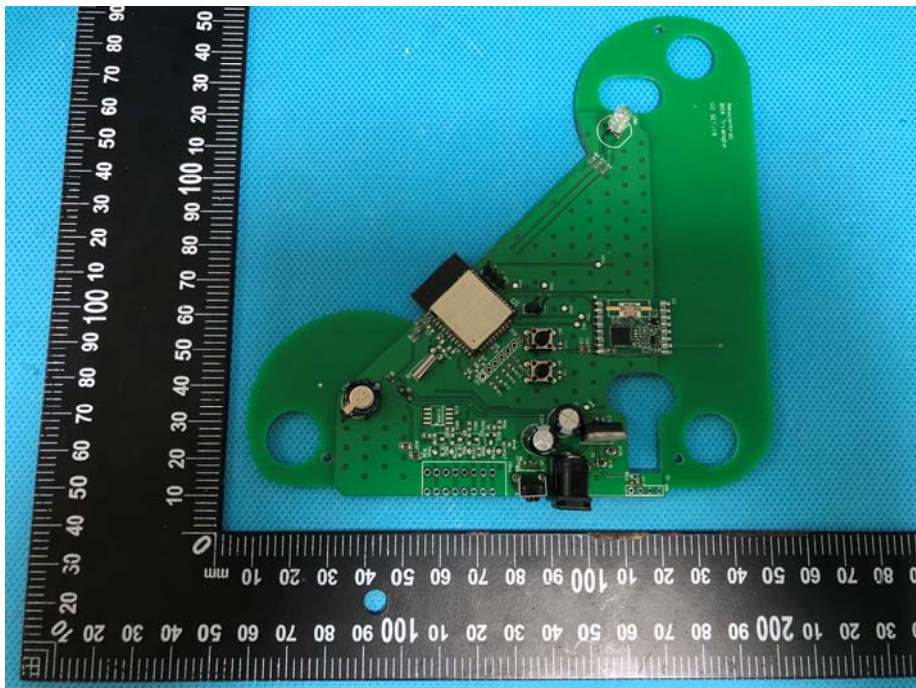

EUT – Internal View Model CWF0001B FCC ID: 2ALP4-CWF0001B

BT&WIFI modle.

Appendix-CWF0001B-Photos

====End====