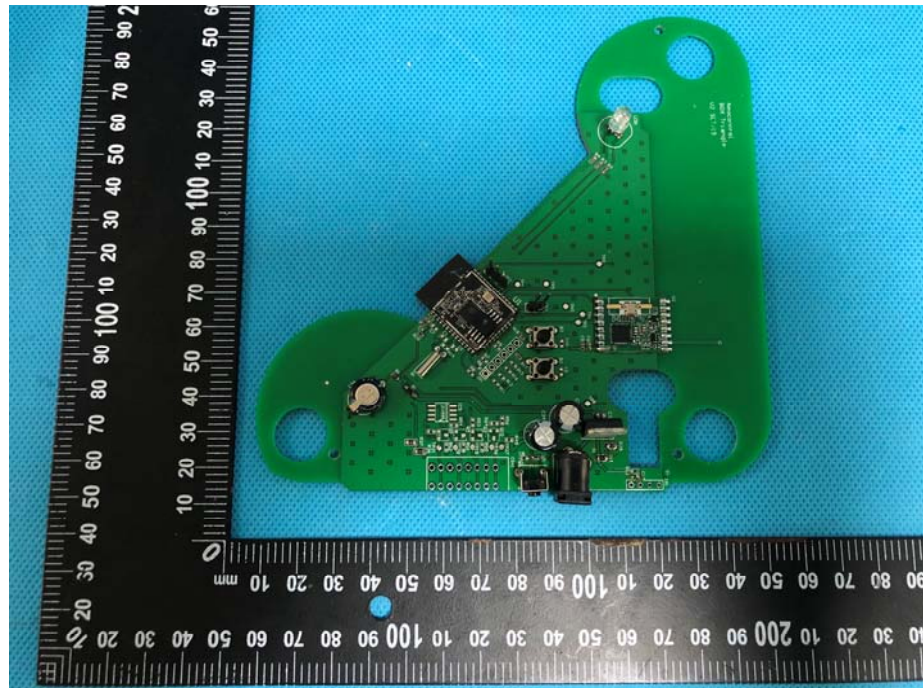

EUT – Internal View Model CWF0001B FCC ID: 2ALP4-CWF0001B

BT&WIFI modle.

Appendix-CWF0001B-Photos

====End====