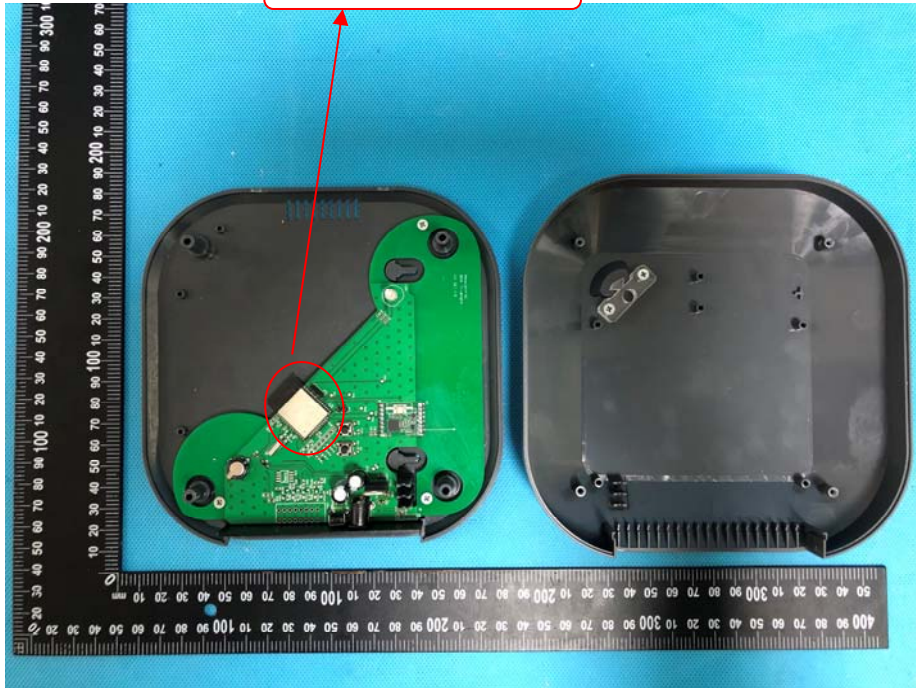

EUT – Internal View Model CWF0001B FCC ID: 2ALP4-CWF0001B

BT&WIFI modle.

Appendix-CWF0001B-Photos

====End====