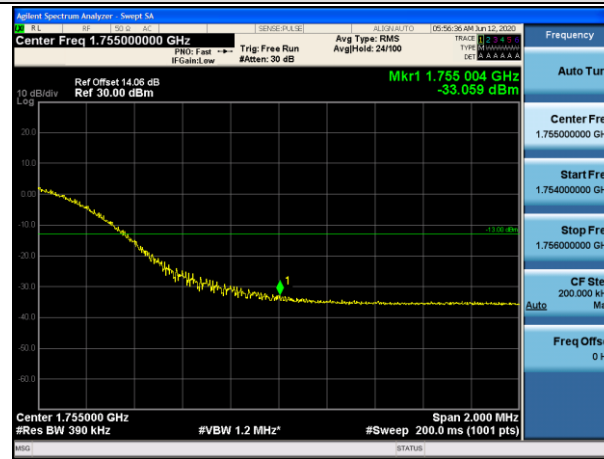

HCH_16QAM_75RB#0

Channel Bandwidth: 20 MHz

LCH_QPSK_100RB#0

LCH_16QAM_100RB#0

HCH_QPSK_100RB#0

HCH_16QAM_100RB#0

LTE BAND 5
 Channel Bandwidth: 1.4 MHz

LCH_QPSK_6RB#0