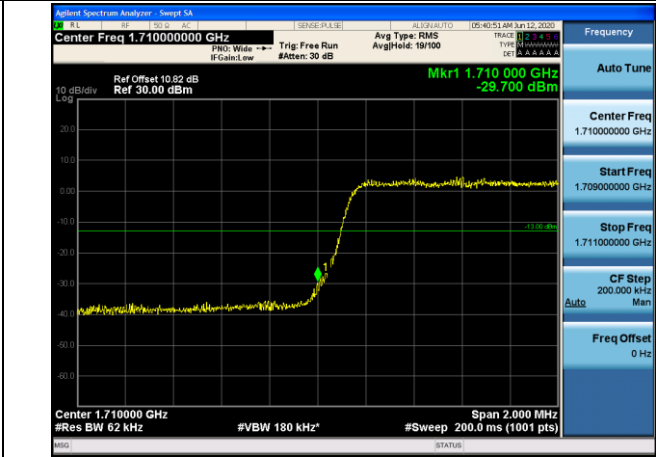

LTE BAND 4
Channel Bandwidth: 1.4 MHz

LCH_QPSK_6RB#0

LCH_16QAM_6RB#0

HCH_QPSK_6RB#0

HCH_16QAM_6RB#0

Channel Bandwidth: 3 MHz

LCH_QPSK_15RB#0

LCH_16QAM_15RB#0

HCH_QPSK_15RB#0

HCH_16QAM_15RB#0

Channel Bandwidth: 5 MHz

LCH_QPSK_25RB#0

LCH_16QAM_25RB#0

HCH_QPSK_25RB#0

HCH_16QAM_25RB#0

Channel Bandwidth: 10 MHz