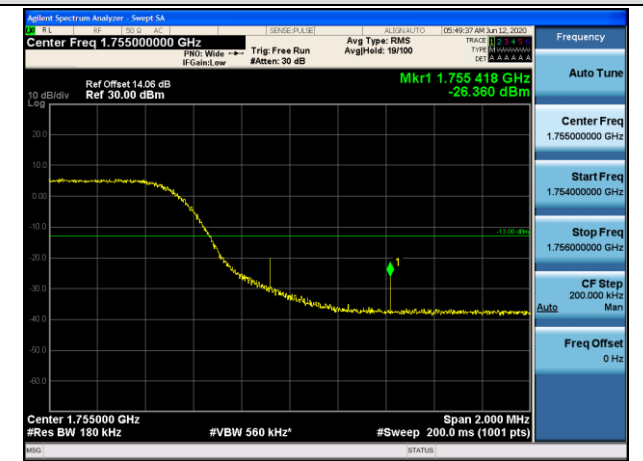

HCH_16QAM_50RB#0