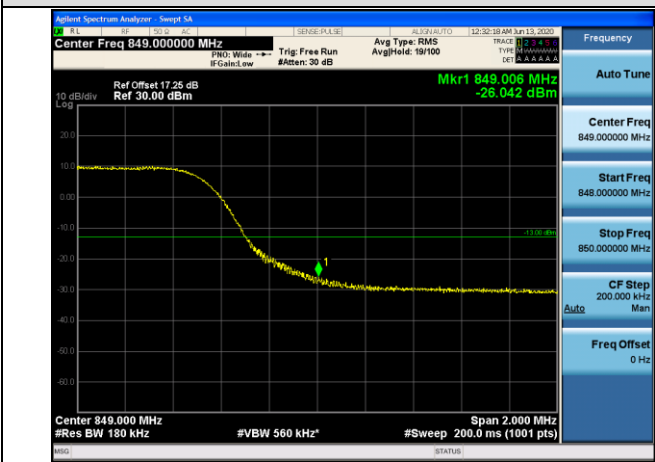

Channel Bandwidth: 5 MHz

LCH_QPSK_25RB#0

LCH_16QAM_25RB#0

HCH_QPSK_25RB#0

HCH_16QAM_25RB#0

Channel Bandwidth: 10 MHz

LCH_QPSK_50RB#0

LCH_16QAM_50RB#0

HCH_QPSK_50RB#0

HCH_16QAM_50RB#0

LTE BAND 7
Channel Bandwidth: 5 MHz

LCH_QPSK_25RB#0

LCH_16QAM_25RB#0

HCH_QPSK_25RB#0

HCH_16QAM_25RB#0

Channel Bandwidth: 10 MHz