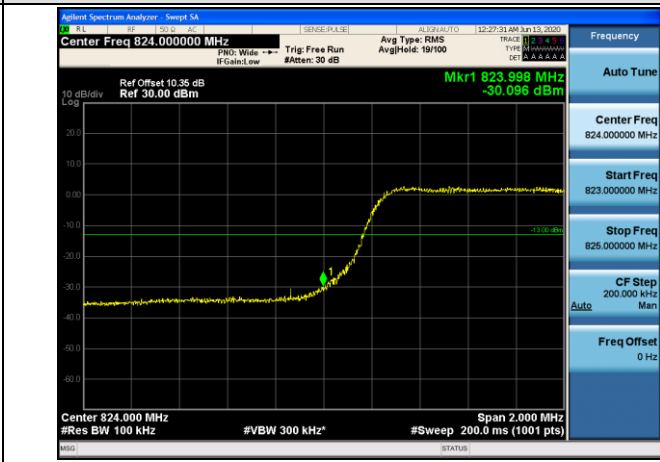

LCH_16QAM_25RB#0