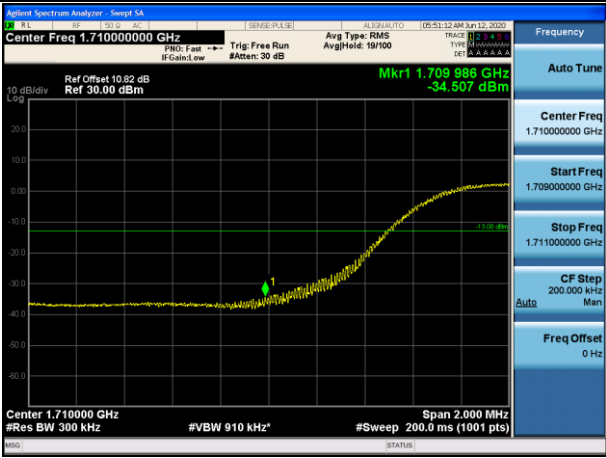

LCH_QPSK_50RB#0

LCH_16QAM_50RB#0

HCH_QPSK_50RB#0

HCH_16QAM_50RB#0

Channel Bandwidth: 15 MHz

LCH_QPSK_75RB#0

LCH_16QAM_75RB#0

HCH_QPSK_75RB#0

HCH_16QAM_75RB#0

Channel Bandwidth: 20 MHz

LCH_QPSK_100RB#0

LCH_16QAM_100RB#0

HCH_QPSK_100RB#0

HCH_16QAM_100RB#0

LTE BAND 5
 Channel Bandwidth: 1.4 MHz

LCH_QPSK_6RB#0