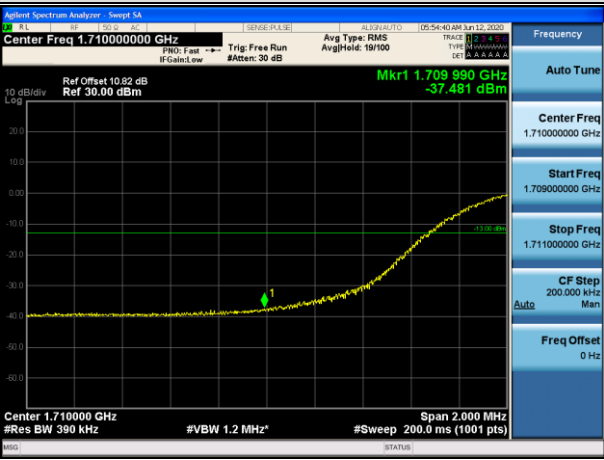

LCH_QPSK_50RB#0

LCH_16QAM_50RB#0

HCH_QPSK_50RB#0

HCH_16QAM_50RB#0

Channel Bandwidth: 15 MHz

LCH_QPSK_75RB#0

LCH_16QAM_75RB#0

HCH_QPSK_75RB#0

HCH_16QAM_75RB#0

Channel Bandwidth: 20 MHz

LCH_QPSK_100RB#0

LCH_16QAM_100RB#0

HCH_QPSK_100RB#0

HCH_16QAM_100RB#0

LTE BAND 5
 Channel Bandwidth: 1.4 MHz

LCH_QPSK_6RB#0