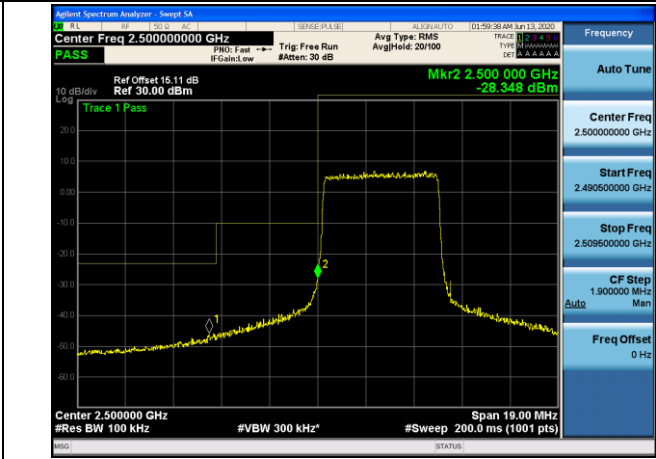

HCH_QPSK_50RB#0

HCH_16QAM_50RB#0

LTE BAND 7
Channel Bandwidth: 5 MHz

LCH_QPSK_25RB#0

LCH_16QAM_25RB#0

HCH_QPSK_25RB#0

HCH_16QAM_25RB#0

Channel Bandwidth: 10 MHz