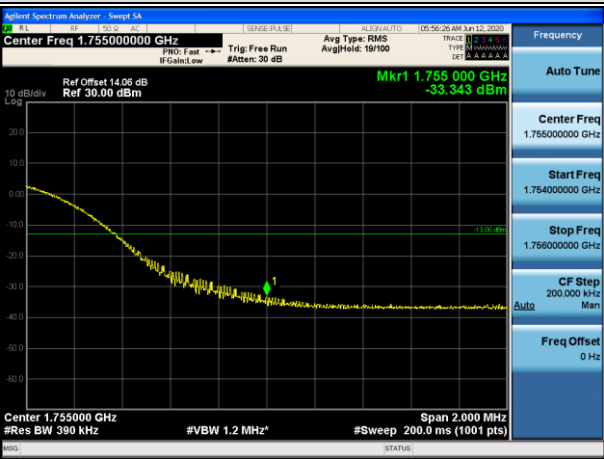

HCH_16QAM_75RB#0

Channel Bandwidth: 20 MHz

LCH_QPSK_100RB#0

LCH_16QAM_100RB#0

HCH_QPSK_100RB#0

HCH_16QAM_100RB#0

LTE BAND 5
 Channel Bandwidth: 1.4 MHz

LCH_QPSK_6RB#0