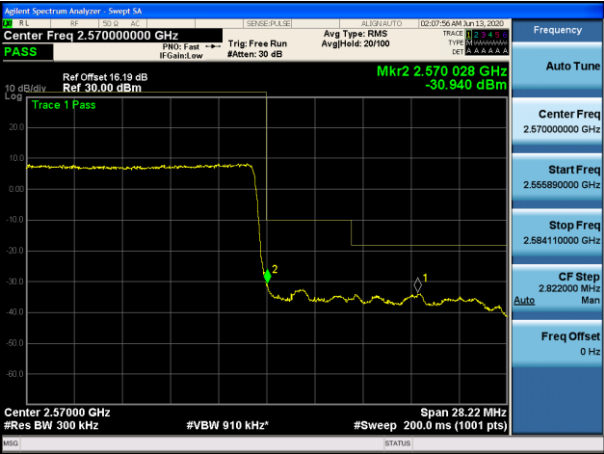

LCH_QPSK_50RB#0

LCH_16QAM_50RB#0

HCH_QPSK_50RB#0

HCH_16QAM_50RB#0

Channel Bandwidth: 15 MHz

LCH_QPSK_75RB#0

LCH_16QAM_75RB#0

HCH_QPSK_75RB#0

HCH_16QAM_75RB#0

Channel Bandwidth: 20 MHz

LCH_QPSK_100RB#0

LCH_16QAM_100RB#0

HCH_QPSK_100RB#0

HCH_16QAM_100RB#0

LTE BAND 17
Channel Bandwidth: 5 MHz

LCH_QPSK_25RB#0