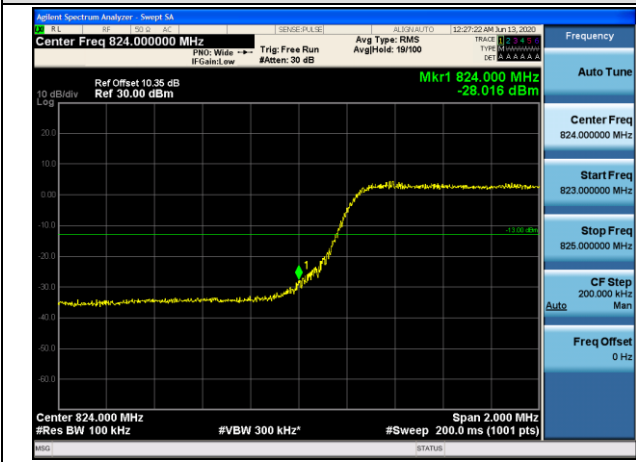

Channel Bandwidth: 5 MHz

LCH_QPSK_25RB#0