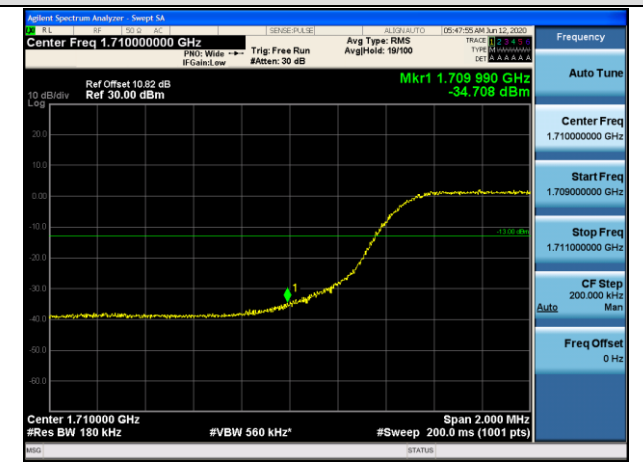

LTE BAND 4
Channel Bandwidth: 1.4 MHz

LCH_QPSK_6RB#0

LCH_16QAM_6RB#0

HCH_QPSK_6RB#0

HCH_16QAM_6RB#0

Channel Bandwidth: 3 MHz

LCH_QPSK_15RB#0

LCH_16QAM_15RB#0

HCH_QPSK_15RB#0

HCH_16QAM_15RB#0

Channel Bandwidth: 5 MHz

LCH_QPSK_25RB#0

LCH_16QAM_25RB#0

HCH_QPSK_25RB#0

HCH_16QAM_25RB#0

Channel Bandwidth: 10 MHz

LCH_QPSK_50RB#0

LCH_16QAM_50RB#0

HCH_QPSK_50RB#0

HCH_16QAM_50RB#0

Channel Bandwidth: 15 MHz

LCH_QPSK_75RB#0

LCH_16QAM_75RB#0

HCH_QPSK_75RB#0

HCH_16QAM_75RB#0

Channel Bandwidth: 20 MHz

LCH_QPSK_100RB#0

LCH_16QAM_100RB#0

HCH_QPSK_100RB#0

HCH_16QAM_100RB#0

LTE BAND 5
 Channel Bandwidth: 1.4 MHz

LCH_QPSK_6RB#0