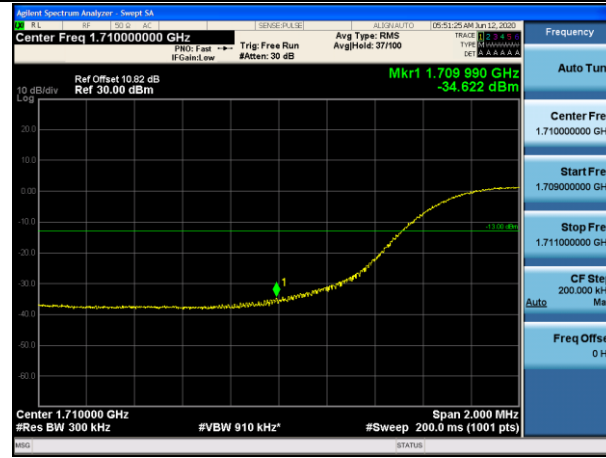

LCH_QPSK_50RB#0

LCH_16QAM_50RB#0

HCH_QPSK_50RB#0

HCH_16QAM_50RB#0

Channel Bandwidth: 15 MHz

LCH_QPSK_75RB#0

LCH_16QAM_75RB#0

HCH_QPSK_75RB#0

HCH_16QAM_75RB#0

Channel Bandwidth: 20 MHz

LCH_QPSK_100RB#0

LCH_16QAM_100RB#0

HCH_QPSK_100RB#0

HCH_16QAM_100RB#0

LTE BAND 5
 Channel Bandwidth: 1.4 MHz

LCH_QPSK_6RB#0