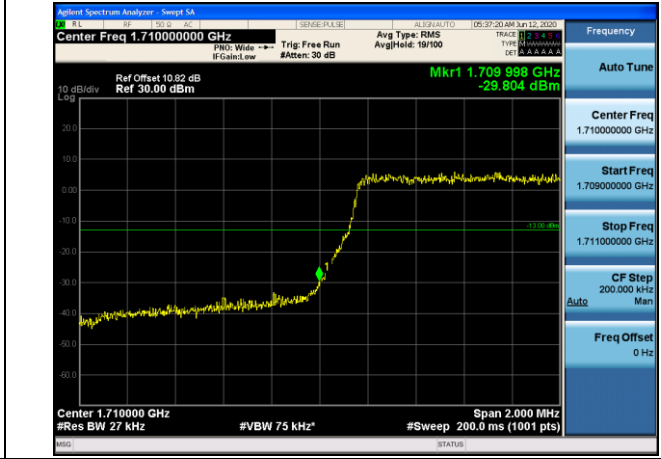

LTE BAND 4
Channel Bandwidth: 1.4 MHz

LCH_QPSK_6RB#0

LCH_16QAM_6RB#0

HCH_QPSK_6RB#0

HCH_16QAM_6RB#0

Channel Bandwidth: 3 MHz

LCH_QPSK_15RB#0

LCH_16QAM_15RB#0

HCH_QPSK_15RB#0

HCH_16QAM_15RB#0

Channel Bandwidth: 5 MHz

LCH_QPSK_25RB#0

LCH_16QAM_25RB#0

HCH_QPSK_25RB#0

HCH_16QAM_25RB#0

Channel Bandwidth: 10 MHz