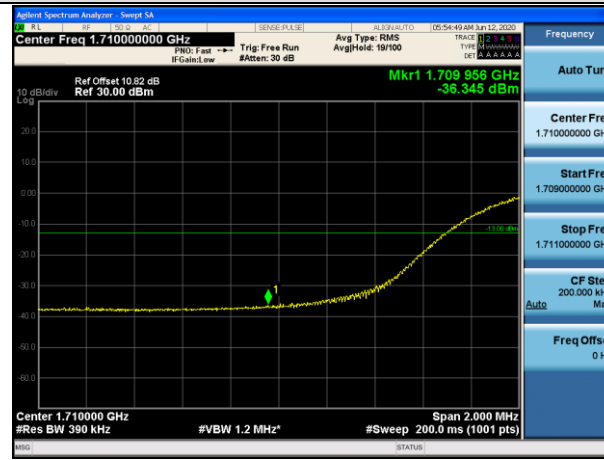

HCH_16QAM_75RB#0

Channel Bandwidth: 20 MHz

LCH_QPSK_100RB#0

LCH_16QAM_100RB#0

HCH_QPSK_100RB#0

HCH_16QAM_100RB#0

LTE BAND 5
 Channel Bandwidth: 1.4 MHz

LCH_QPSK_6RB#0