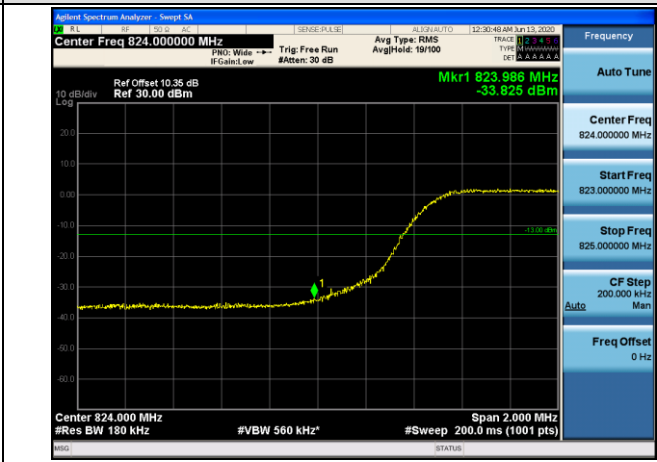

Channel Bandwidth: 5 MHz

LCH_QPSK_25RB#0

LCH_16QAM_25RB#0

HCH_QPSK_25RB#0

HCH_16QAM_25RB#0

Channel Bandwidth: 10 MHz

LCH_QPSK_50RB#0

LCH_16QAM_50RB#0

HCH_QPSK_50RB#0

HCH_16QAM_50RB#0

LTE BAND 7
Channel Bandwidth: 5 MHz

LCH_QPSK_25RB#0

LCH_16QAM_25RB#0

HCH_QPSK_25RB#0

HCH_16QAM_25RB#0

Channel Bandwidth: 10 MHz