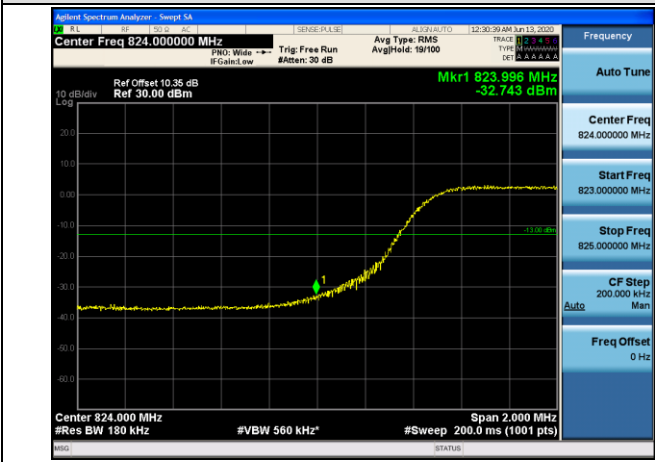

Channel Bandwidth: 5 MHz

LCH_QPSK_25RB#0

LCH_16QAM_25RB#0

HCH_QPSK_25RB#0

HCH_16QAM_25RB#0

Channel Bandwidth: 10 MHz

LCH_QPSK_50RB#0

LCH_16QAM_50RB#0

HCH_QPSK_50RB#0

HCH_16QAM_50RB#0

LTE BAND 7
Channel Bandwidth: 5 MHz

LCH_QPSK_25RB#0

LCH_16QAM_25RB#0

HCH_QPSK_25RB#0

HCH_16QAM_25RB#0

Channel Bandwidth: 10 MHz