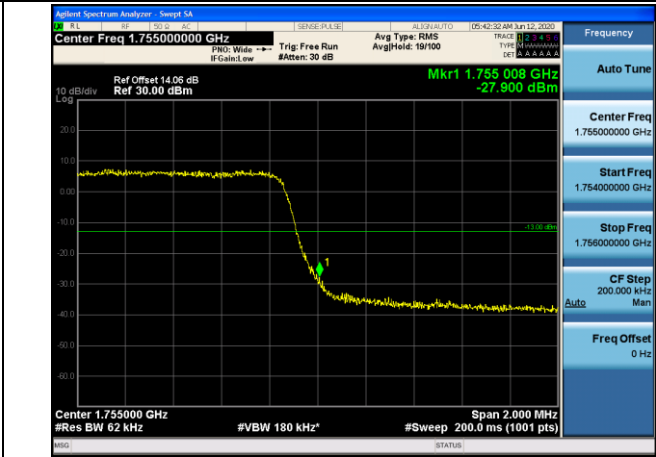

LTE BAND 4
Channel Bandwidth: 1.4 MHz

LCH_QPSK_6RB#0

LCH_16QAM_6RB#0

HCH_QPSK_6RB#0

HCH_16QAM_6RB#0

Channel Bandwidth: 3 MHz

LCH_QPSK_15RB#0

LCH_16QAM_15RB#0

HCH_QPSK_15RB#0

HCH_16QAM_15RB#0

Channel Bandwidth: 5 MHz

LCH_QPSK_25RB#0

LCH_16QAM_25RB#0

HCH_QPSK_25RB#0

HCH_16QAM_25RB#0

Channel Bandwidth: 10 MHz