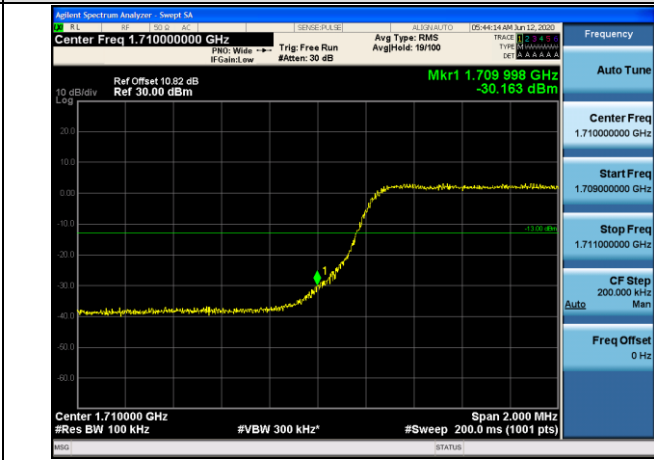

LTE BAND 4
Channel Bandwidth: 1.4 MHz

LCH_QPSK_6RB#0

LCH_16QAM_6RB#0

HCH_QPSK_6RB#0

HCH_16QAM_6RB#0

Channel Bandwidth: 3 MHz

LCH_QPSK_15RB#0

LCH_16QAM_15RB#0

HCH_QPSK_15RB#0

HCH_16QAM_15RB#0

Channel Bandwidth: 5 MHz

LCH_QPSK_25RB#0

LCH_16QAM_25RB#0

HCH_QPSK_25RB#0

HCH_16QAM_25RB#0

Channel Bandwidth: 10 MHz

LCH_QPSK_50RB#0

LCH_16QAM_50RB#0

HCH_QPSK_50RB#0

HCH_16QAM_50RB#0

Channel Bandwidth: 15 MHz

LCH_QPSK_75RB#0

LCH_16QAM_75RB#0

HCH_QPSK_75RB#0

HCH_16QAM_75RB#0

Channel Bandwidth: 20 MHz

LCH_QPSK_100RB#0

LCH_16QAM_100RB#0

HCH_QPSK_100RB#0

HCH_16QAM_100RB#0

LTE BAND 5
 Channel Bandwidth: 1.4 MHz

LCH_QPSK_6RB#0