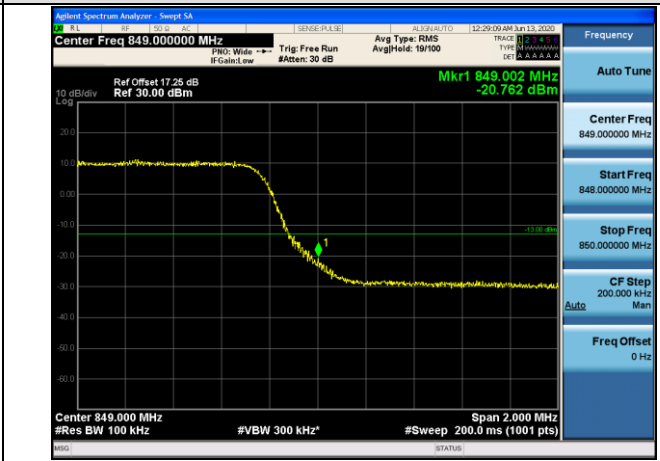

Channel Bandwidth: 5 MHz

LCH_QPSK_25RB#0

LCH_16QAM_25RB#0

HCH_QPSK_25RB#0

HCH_16QAM_25RB#0

Channel Bandwidth: 10 MHz

LCH_QPSK_50RB#0

LCH_16QAM_50RB#0

HCH_QPSK_50RB#0

HCH_16QAM_50RB#0

LTE BAND 7
Channel Bandwidth: 5 MHz

LCH_QPSK_25RB#0

LCH_16QAM_25RB#0

HCH_QPSK_25RB#0

HCH_16QAM_25RB#0

Channel Bandwidth: 10 MHz