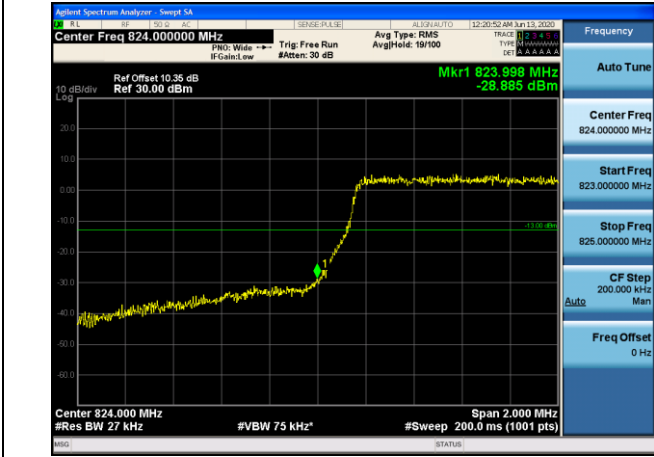

LCH_16QAM_6RB#0