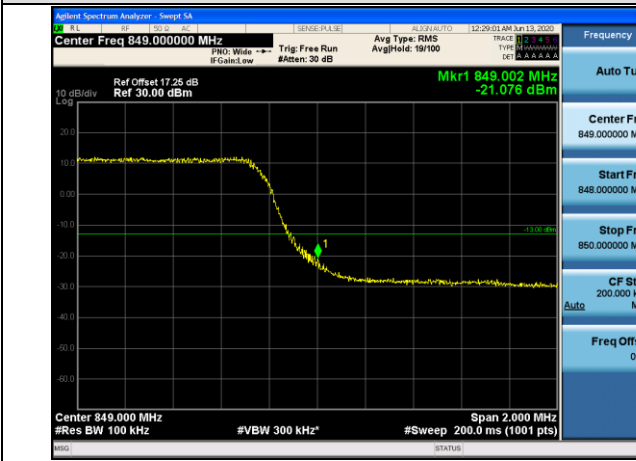

Channel Bandwidth: 5 MHz

LCH_QPSK_25RB#0

LCH_16QAM_25RB#0

HCH_QPSK_25RB#0

HCH_16QAM_25RB#0

Channel Bandwidth: 10 MHz

LCH_QPSK_50RB#0

LCH_16QAM_50RB#0

HCH_QPSK_50RB#0

HCH_16QAM_50RB#0

LTE BAND 7
Channel Bandwidth: 5 MHz

LCH_QPSK_25RB#0

LCH_16QAM_25RB#0

HCH_QPSK_25RB#0

HCH_16QAM_25RB#0

Channel Bandwidth: 10 MHz