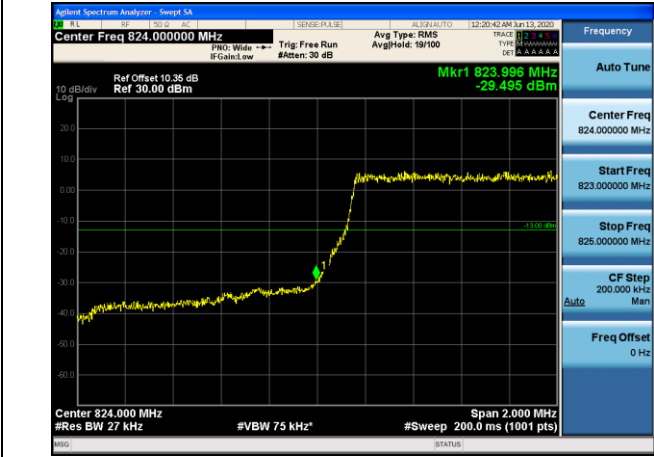

HCH_16QAM_75RB#0

Channel Bandwidth: 20 MHz

LCH_QPSK_100RB#0

LCH_16QAM_100RB#0

HCH_QPSK_100RB#0

HCH_16QAM_100RB#0

LTE BAND 5
 Channel Bandwidth: 1.4 MHz

LCH_QPSK_6RB#0