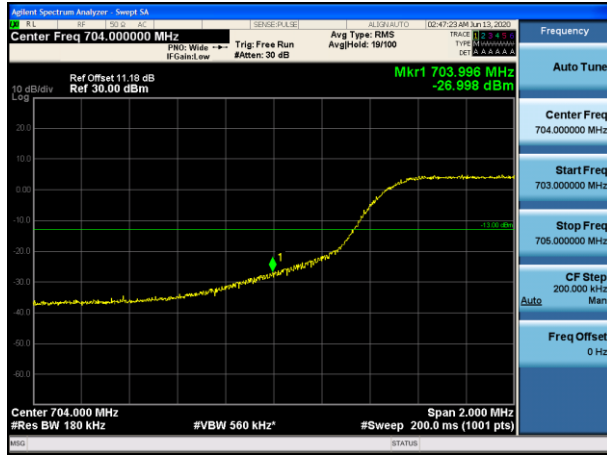

LCH_16QAM_25RB#0

HCH_QPSK_25RB#0

HCH_16QAM_25RB#0

Channel Bandwidth: 10 MHz

LCH_QPSK_50RB#0

LCH_16QAM_50RB#0

HCH_QPSK_50RB#0

HCH_16QAM_50RB#0

APPENDIX D PHOTOGRAPHS OF TEST SETUP
RADIATED SPURIOUS EMISSION

RADIATED SPURIOUS ABOVE 1G EMISSION

----END OF REPORT----