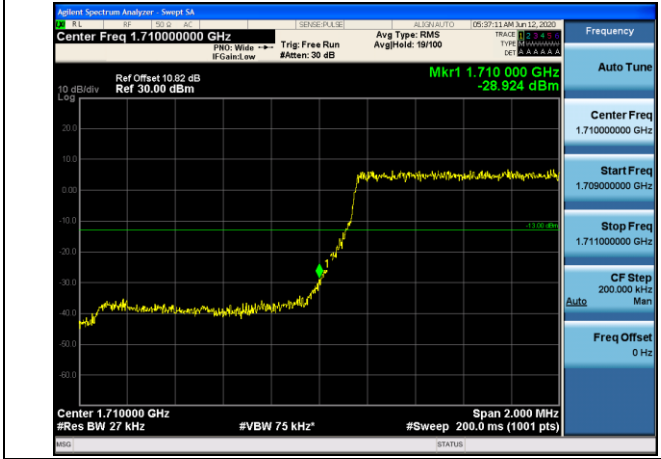

LTE BAND 4
Channel Bandwidth: 1.4 MHz

LCH_QPSK_6RB#0

LCH_16QAM_6RB#0

HCH_QPSK_6RB#0

HCH_16QAM_6RB#0

Channel Bandwidth: 3 MHz

LCH_QPSK_15RB#0

LCH_16QAM_15RB#0

HCH_QPSK_15RB#0

HCH_16QAM_15RB#0

Channel Bandwidth: 5 MHz

LCH_QPSK_25RB#0

LCH_16QAM_25RB#0

HCH_QPSK_25RB#0

HCH_16QAM_25RB#0

Channel Bandwidth: 10 MHz