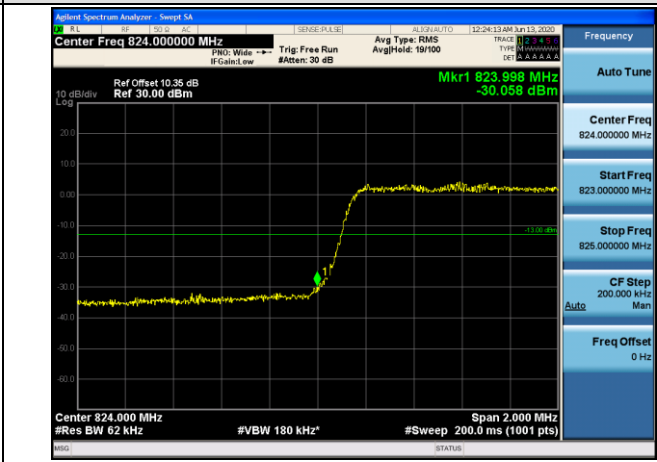

HCH_16QAM_75RB#0

Channel Bandwidth: 20 MHz

LCH_QPSK_100RB#0

LCH_16QAM_100RB#0

HCH_QPSK_100RB#0

HCH_16QAM_100RB#0

LTE BAND 5
 Channel Bandwidth: 1.4 MHz

LCH_QPSK_6RB#0

LCH_16QAM_6RB#0

HCH_QPSK_6RB#0

HCH_16QAM_6RB#0

Channel Bandwidth: 3 MHz

LCH_QPSK_15RB#0

LCH_16QAM_15RB#0

HCH_QPSK_15RB#0

HCH_16QAM_15RB#0