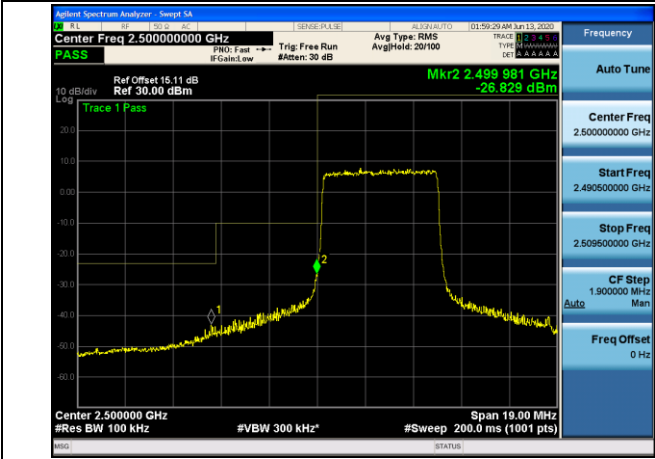

HCH_QPSK_50RB#0

HCH_16QAM_50RB#0

LTE BAND 7
Channel Bandwidth: 5 MHz

LCH_QPSK_25RB#0

LCH_16QAM_25RB#0

HCH_QPSK_25RB#0

HCH_16QAM_25RB#0

Channel Bandwidth: 10 MHz