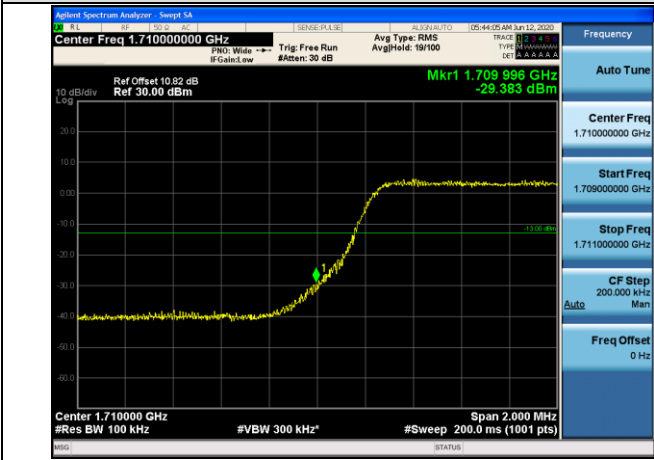

LTE BAND 4
Channel Bandwidth: 1.4 MHz

LCH_QPSK_6RB#0

LCH_16QAM_6RB#0

HCH_QPSK_6RB#0

HCH_16QAM_6RB#0

Channel Bandwidth: 3 MHz

LCH_QPSK_15RB#0

LCH_16QAM_15RB#0

HCH_QPSK_15RB#0

HCH_16QAM_15RB#0

Channel Bandwidth: 5 MHz

LCH_QPSK_25RB#0

LCH_16QAM_25RB#0

HCH_QPSK_25RB#0

HCH_16QAM_25RB#0

Channel Bandwidth: 10 MHz

LCH_QPSK_50RB#0

LCH_16QAM_50RB#0

HCH_QPSK_50RB#0

HCH_16QAM_50RB#0

Channel Bandwidth: 15 MHz

LCH_QPSK_75RB#0

LCH_16QAM_75RB#0

HCH_QPSK_75RB#0

HCH_16QAM_75RB#0

Channel Bandwidth: 20 MHz

LCH_QPSK_100RB#0

LCH_16QAM_100RB#0

HCH_QPSK_100RB#0

HCH_16QAM_100RB#0

LTE BAND 5
 Channel Bandwidth: 1.4 MHz

LCH_QPSK_6RB#0