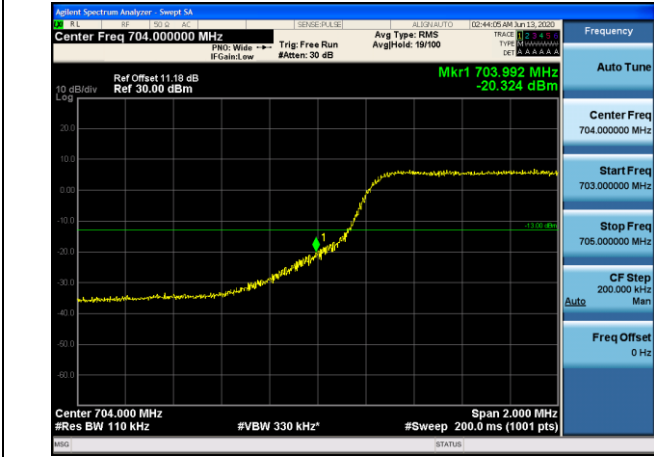

LCH_16QAM_25RB#0