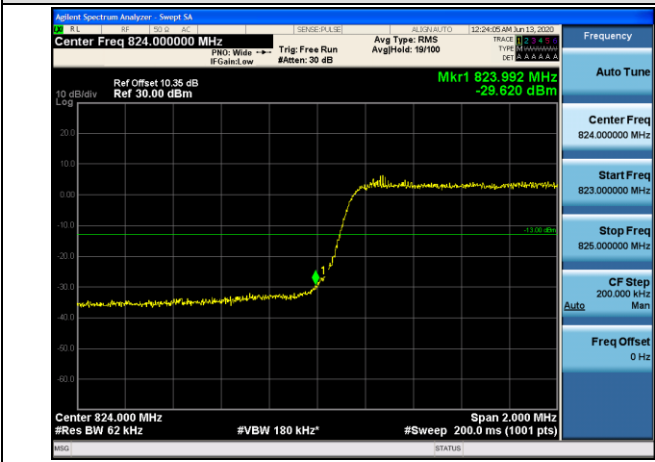

HCH_16QAM_75RB#0

Channel Bandwidth: 20 MHz

LCH_QPSK_100RB#0

LCH_16QAM_100RB#0

HCH_QPSK_100RB#0

HCH_16QAM_100RB#0

LTE BAND 5
 Channel Bandwidth: 1.4 MHz

LCH_QPSK_6RB#0

LCH_16QAM_6RB#0

HCH_QPSK_6RB#0

HCH_16QAM_6RB#0

Channel Bandwidth: 3 MHz

LCH_QPSK_15RB#0

LCH_16QAM_15RB#0

HCH_QPSK_15RB#0

HCH_16QAM_15RB#0