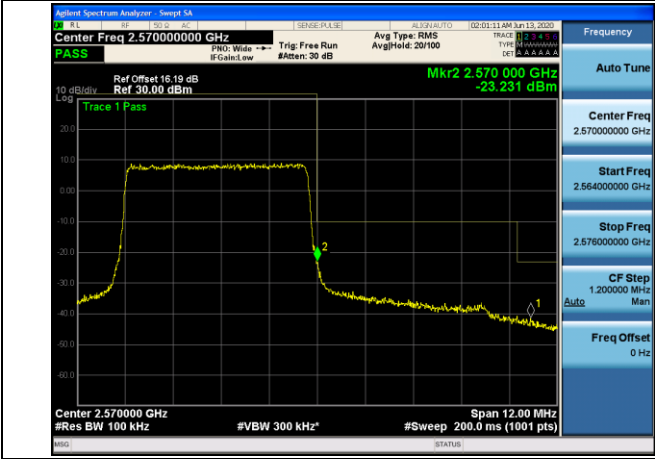

HCH_QPSK_50RB#0

HCH_16QAM_50RB#0

LTE BAND 7
Channel Bandwidth: 5 MHz

LCH_QPSK_25RB#0

LCH_16QAM_25RB#0

HCH_QPSK_25RB#0

HCH_16QAM_25RB#0

Channel Bandwidth: 10 MHz