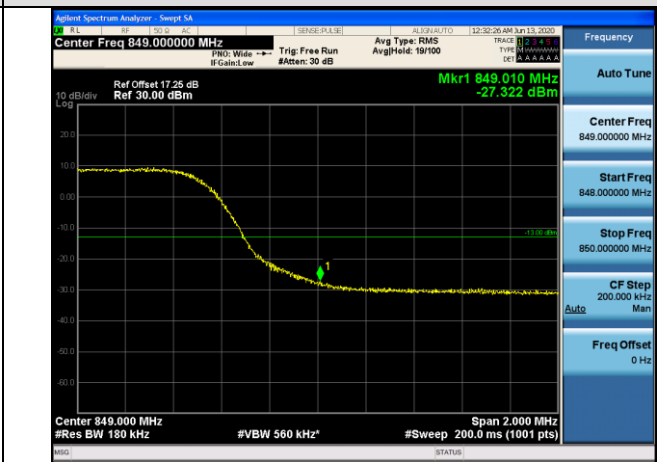

Channel Bandwidth: 5 MHz

LCH_QPSK_25RB#0

LCH_16QAM_25RB#0

HCH_QPSK_25RB#0

HCH_16QAM_25RB#0

Channel Bandwidth: 10 MHz

LCH_QPSK_50RB#0

LCH_16QAM_50RB#0

HCH_QPSK_50RB#0

HCH_16QAM_50RB#0

LTE BAND 7
Channel Bandwidth: 5 MHz

LCH_QPSK_25RB#0

LCH_16QAM_25RB#0

HCH_QPSK_25RB#0

HCH_16QAM_25RB#0

Channel Bandwidth: 10 MHz