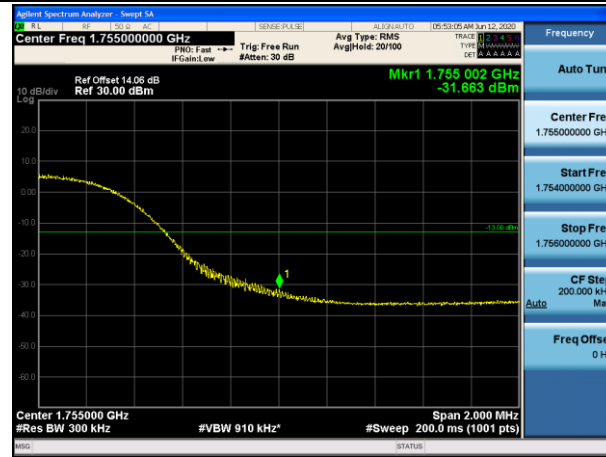

LCH_QPSK_50RB#0

LCH_16QAM_50RB#0

HCH_QPSK_50RB#0

HCH_16QAM_50RB#0

Channel Bandwidth: 15 MHz

LCH_QPSK_75RB#0

LCH_16QAM_75RB#0

HCH_QPSK_75RB#0

HCH_16QAM_75RB#0

Channel Bandwidth: 20 MHz

LCH_QPSK_100RB#0

LCH_16QAM_100RB#0

HCH_QPSK_100RB#0

HCH_16QAM_100RB#0

LTE BAND 5
 Channel Bandwidth: 1.4 MHz

LCH_QPSK_6RB#0