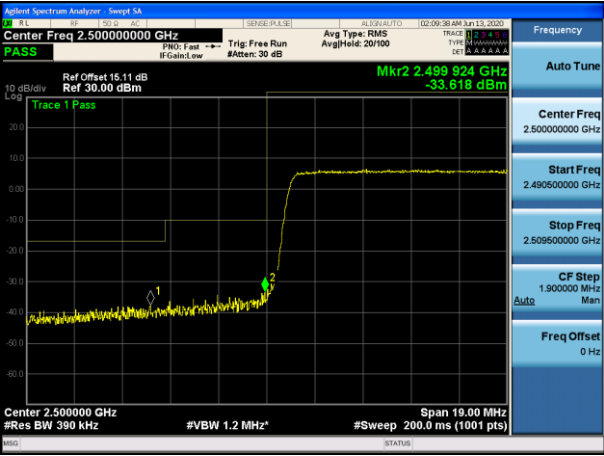

LCH_QPSK_50RB#0

LCH_16QAM_50RB#0

HCH_QPSK_50RB#0

HCH_16QAM_50RB#0

Channel Bandwidth: 15 MHz

LCH_QPSK_75RB#0

LCH_16QAM_75RB#0

HCH_QPSK_75RB#0

HCH_16QAM_75RB#0

Channel Bandwidth: 20 MHz

LCH_QPSK_100RB#0

LCH_16QAM_100RB#0

HCH_QPSK_100RB#0

HCH_16QAM_100RB#0

LTE BAND 17
Channel Bandwidth: 5 MHz

LCH_QPSK_25RB#0