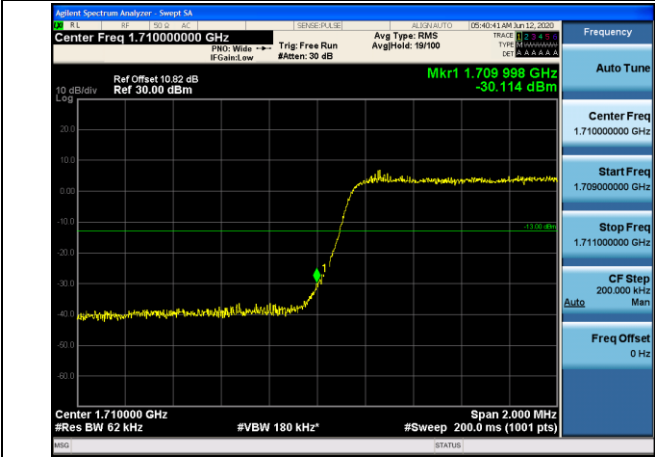

LTE BAND 4
Channel Bandwidth: 1.4 MHz

LCH_QPSK_6RB#0

LCH_16QAM_6RB#0

HCH_QPSK_6RB#0

HCH_16QAM_6RB#0

Channel Bandwidth: 3 MHz

LCH_QPSK_15RB#0

LCH_16QAM_15RB#0

HCH_QPSK_15RB#0

HCH_16QAM_15RB#0

Channel Bandwidth: 5 MHz

LCH_QPSK_25RB#0

LCH_16QAM_25RB#0

HCH_QPSK_25RB#0

HCH_16QAM_25RB#0

Channel Bandwidth: 10 MHz