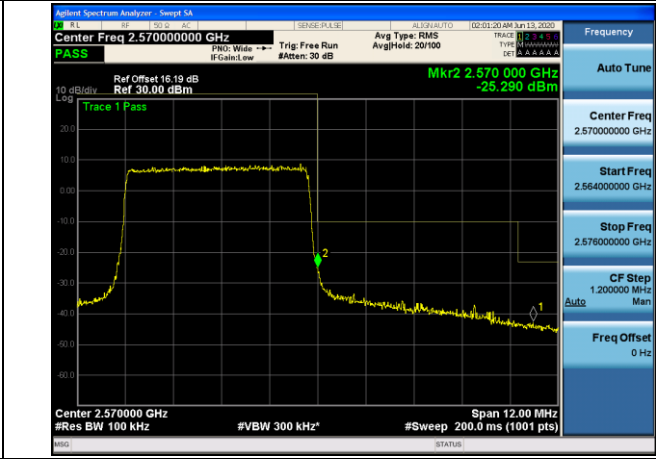

HCH_QPSK_50RB#0

HCH_16QAM_50RB#0

LTE BAND 7
Channel Bandwidth: 5 MHz

LCH_QPSK_25RB#0

LCH_16QAM_25RB#0

HCH_QPSK_25RB#0

HCH_16QAM_25RB#0

Channel Bandwidth: 10 MHz