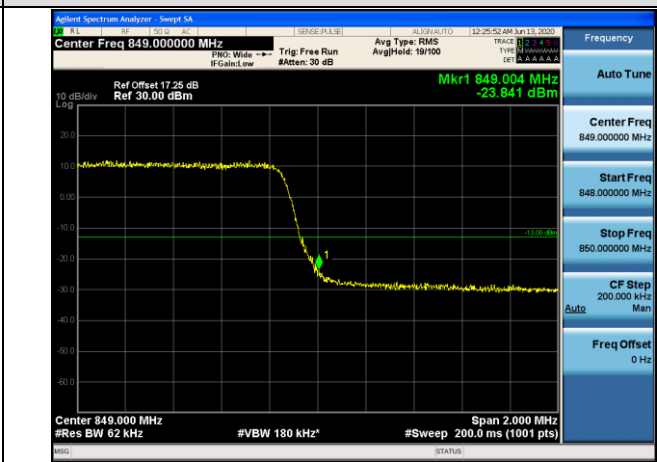

HCH_16QAM_75RB#0

Channel Bandwidth: 20 MHz

LCH_QPSK_100RB#0

LCH_16QAM_100RB#0

HCH_QPSK_100RB#0

HCH_16QAM_100RB#0

LTE BAND 5
 Channel Bandwidth: 1.4 MHz

LCH_QPSK_6RB#0

LCH_16QAM_6RB#0

HCH_QPSK_6RB#0

HCH_16QAM_6RB#0

Channel Bandwidth: 3 MHz

LCH_QPSK_15RB#0

LCH_16QAM_15RB#0

HCH_QPSK_15RB#0

HCH_16QAM_15RB#0