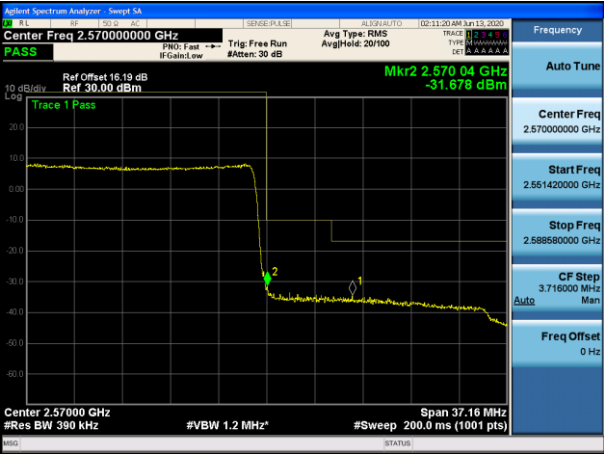

HCH_16QAM_75RB#0

Channel Bandwidth: 20 MHz

LCH_QPSK_100RB#0

LCH_16QAM_100RB#0

HCH_QPSK_100RB#0

HCH_16QAM_100RB#0

LTE BAND 17
Channel Bandwidth: 5 MHz

LCH_QPSK_25RB#0