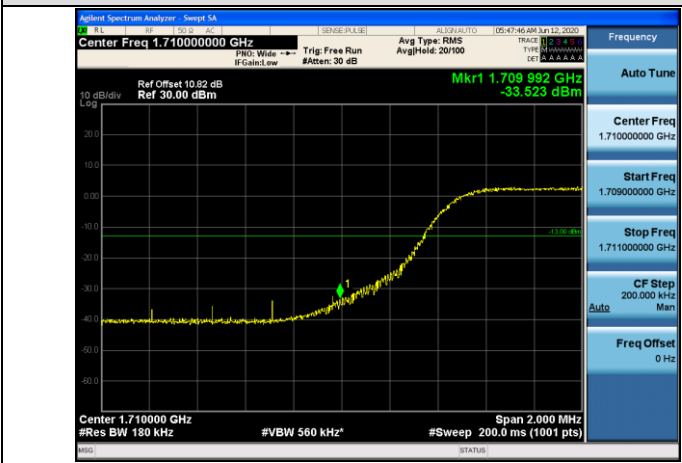

LTE BAND 4
Channel Bandwidth: 1.4 MHz

LCH_QPSK_6RB#0

LCH_16QAM_6RB#0

HCH_QPSK_6RB#0

HCH_16QAM_6RB#0

Channel Bandwidth: 3 MHz

LCH_QPSK_15RB#0

LCH_16QAM_15RB#0

HCH_QPSK_15RB#0

HCH_16QAM_15RB#0

Channel Bandwidth: 5 MHz

LCH_QPSK_25RB#0

LCH_16QAM_25RB#0

HCH_QPSK_25RB#0

HCH_16QAM_25RB#0

Channel Bandwidth: 10 MHz

LCH_QPSK_50RB#0

LCH_16QAM_50RB#0

HCH_QPSK_50RB#0

HCH_16QAM_50RB#0

Channel Bandwidth: 15 MHz

LCH_QPSK_75RB#0

LCH_16QAM_75RB#0

HCH_QPSK_75RB#0

HCH_16QAM_75RB#0

Channel Bandwidth: 20 MHz

LCH_QPSK_100RB#0

LCH_16QAM_100RB#0

HCH_QPSK_100RB#0

HCH_16QAM_100RB#0

LTE BAND 5
 Channel Bandwidth: 1.4 MHz

LCH_QPSK_6RB#0