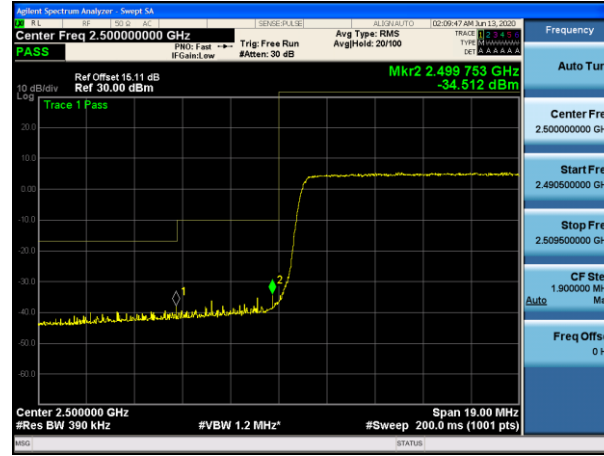

HCH_16QAM_75RB#0

Channel Bandwidth: 20 MHz

LCH_QPSK_100RB#0

LCH_16QAM_100RB#0

HCH_QPSK_100RB#0

HCH_16QAM_100RB#0

LTE BAND 17
Channel Bandwidth: 5 MHz

LCH_QPSK_25RB#0