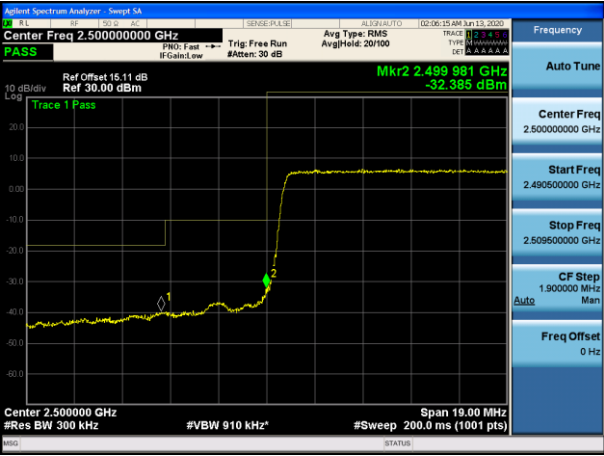

HCH_QPSK_50RB#0

HCH_16QAM_50RB#0

LTE BAND 7
Channel Bandwidth: 5 MHz

LCH_QPSK_25RB#0

LCH_16QAM_25RB#0

HCH_QPSK_25RB#0

HCH_16QAM_25RB#0

Channel Bandwidth: 10 MHz

LCH_QPSK_50RB#0

LCH_16QAM_50RB#0

HCH_QPSK_50RB#0

HCH_16QAM_50RB#0

Channel Bandwidth: 15 MHz

LCH_QPSK_75RB#0

LCH_16QAM_75RB#0

HCH_QPSK_75RB#0

HCH_16QAM_75RB#0

Channel Bandwidth: 20 MHz

LCH_QPSK_100RB#0

LCH_16QAM_100RB#0

HCH_QPSK_100RB#0

HCH_16QAM_100RB#0

LTE BAND 17
Channel Bandwidth: 5 MHz

LCH_QPSK_25RB#0