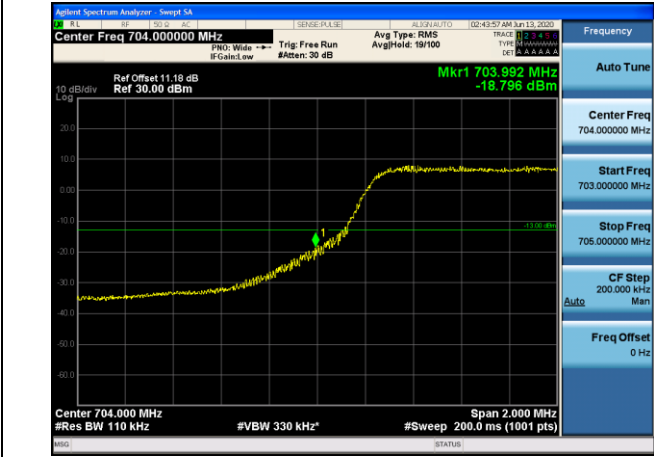

HCH_16QAM_75RB#0

Channel Bandwidth: 20 MHz

LCH_QPSK_100RB#0

LCH_16QAM_100RB#0

HCH_QPSK_100RB#0

HCH_16QAM_100RB#0

LTE BAND 17
Channel Bandwidth: 5 MHz

LCH_QPSK_25RB#0