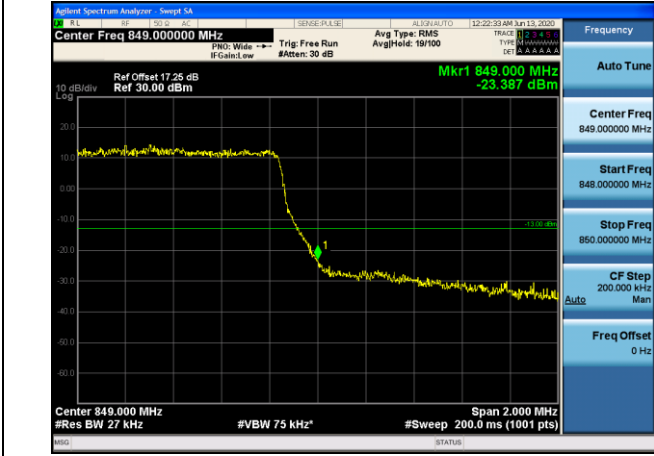

HCH_16QAM_6RB#0