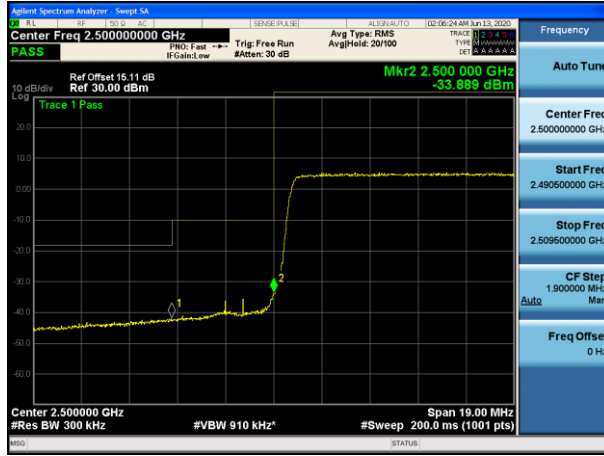

LCH_QPSK_50RB#0

LCH_16QAM_50RB#0

HCH_QPSK_50RB#0

HCH_16QAM_50RB#0

Channel Bandwidth: 15 MHz

LCH_QPSK_75RB#0

LCH_16QAM_75RB#0

HCH_QPSK_75RB#0