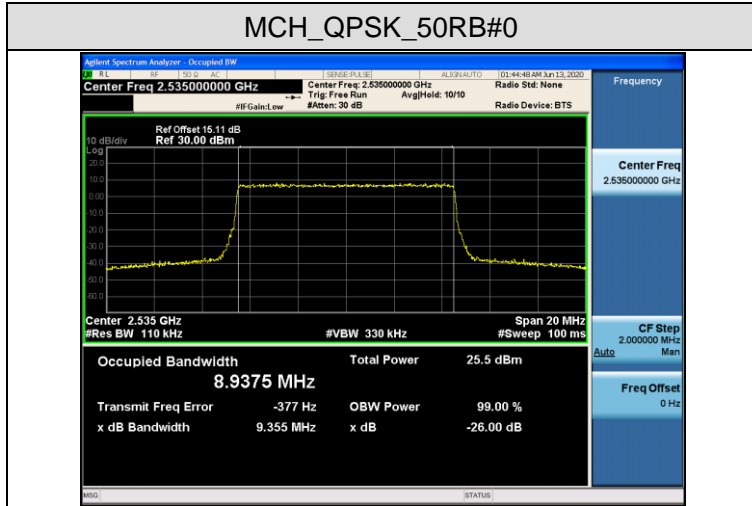

Channel Bandwidth: 10 MHz

LCH_QPSK_50RB#0

LCH_16QAM_50RB#0

MCH_QPSK_50RB#0

MCH_16QAM_50RB#0

HCH_QPSK_50RB#0

HCH_16QAM_50RB#0

LTE Band 7
 Channel Bandwidth: 5 MHz

Channel Bandwidth: 10 MHz

LCH_QPSK_50RB#0

LCH_16QAM_50RB#0

MCH_QPSK_50RB#0

MCH_16QAM_50RB#0

HCH_QPSK_50RB#0

HCH_16QAM_50RB#0

Channel Bandwidth: 15 MHz

Channel Bandwidth: 20 MHz

LCH_QPSK_100RB#0

LCH_16QAM_100RB#0

MCH_QPSK_100RB#0

MCH_16QAM_100RB#0

HCH_QPSK_100RB#0

HCH_16QAM_100RB#0

LTE BAND 17
 Channel Bandwidth: 5 MHz