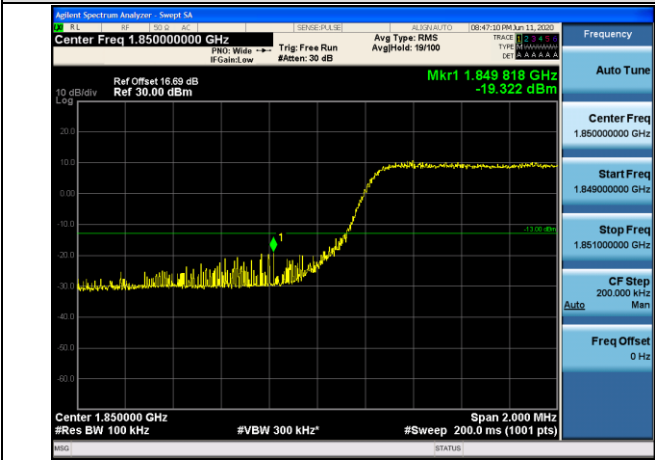

Channel Bandwidth: 5 MHz

LCH_QPSK_25RB#0