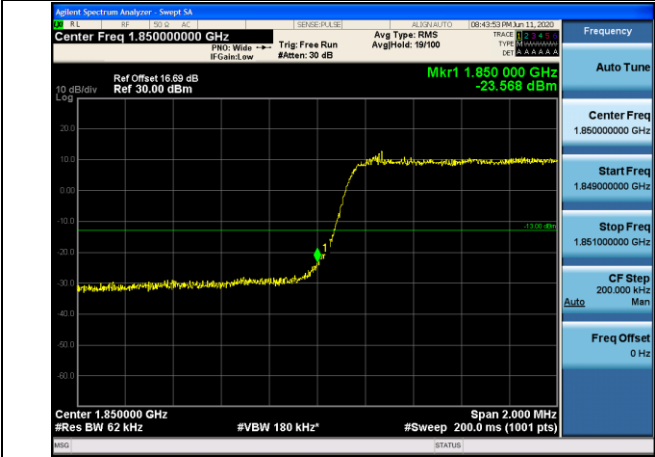

LCH_16QAM_50RB#0

MCH_QPSK_50RB#0

MCH_16QAM_50RB#0

HCH_QPSK_50RB#0

HCH_16QAM_50RB#0

APPENDIX C TEST PLOTS FOR BAND EDGES LTE BAND 2

Channel Bandwidth: 1.4 MHz

LCH_QPSK_6RB#0

LCH_16QAM_6RB#0

HCH_QPSK_6RB#0

HCH_16QAM_6RB#0

Channel Bandwidth: 3 MHz

LCH_QPSK_15RB#0

LCH_16QAM_15RB#0

HCH_QPSK_15RB#0

HCH_16QAM_15RB#0