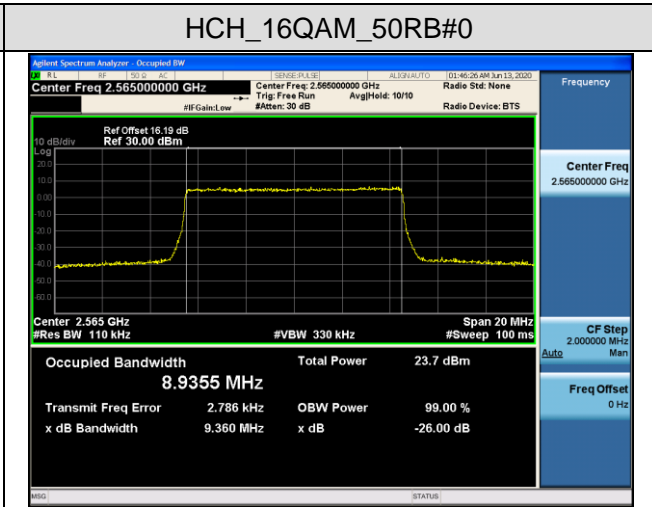

Channel Bandwidth: 10 MHz

LCH_QPSK_50RB#0

LCH_16QAM_50RB#0

MCH_QPSK_50RB#0

MCH_16QAM_50RB#0

HCH_QPSK_50RB#0

HCH_16QAM_50RB#0

LTE Band 7
 Channel Bandwidth: 5 MHz

Channel Bandwidth: 10 MHz

LCH_QPSK_50RB#0

LCH_16QAM_50RB#0

MCH_QPSK_50RB#0

MCH_16QAM_50RB#0

HCH_QPSK_50RB#0

HCH_16QAM_50RB#0

Channel Bandwidth: 15 MHz

Channel Bandwidth: 20 MHz

LCH_QPSK_100RB#0

LCH_16QAM_100RB#0

MCH_QPSK_100RB#0

MCH_16QAM_100RB#0

HCH_QPSK_100RB#0

HCH_16QAM_100RB#0

LTE BAND 17
 Channel Bandwidth: 5 MHz