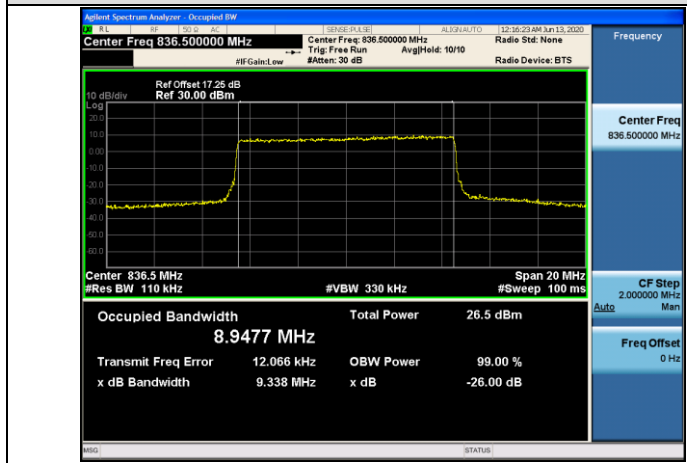

Channel Bandwidth: 10 MHz

LCH_QPSK_50RB#0

LCH_16QAM_50RB#0

MCH_QPSK_50RB#0

MCH_16QAM_50RB#0

HCH_QPSK_50RB#0

HCH_16QAM_50RB#0

LTE Band 7
 Channel Bandwidth: 5 MHz

Channel Bandwidth: 20 MHz

LCH_QPSK_100RB#0

LCH_16QAM_100RB#0

MCH_QPSK_100RB#0

MCH_16QAM_100RB#0

HCH_QPSK_100RB#0

HCH_16QAM_100RB#0

LTE BAND 17
 Channel Bandwidth: 5 MHz