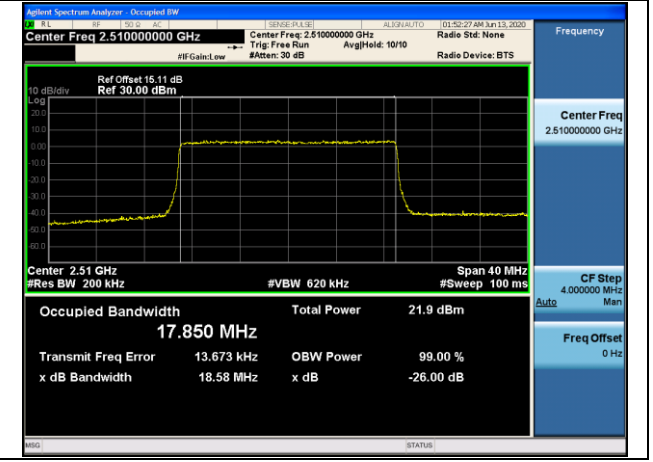

Channel Bandwidth: 10 MHz

LCH_QPSK_50RB#0

LCH_16QAM_50RB#0

MCH_QPSK_50RB#0

MCH_16QAM_50RB#0

HCH_QPSK_50RB#0

HCH_16QAM_50RB#0

LTE Band 7
 Channel Bandwidth: 5 MHz

Channel Bandwidth: 10 MHz

LCH_QPSK_50RB#0

LCH_16QAM_50RB#0

MCH_QPSK_50RB#0

MCH_16QAM_50RB#0

HCH_QPSK_50RB#0

HCH_16QAM_50RB#0

Channel Bandwidth: 15 MHz

Channel Bandwidth: 20 MHz

LCH_QPSK_100RB#0

LCH_16QAM_100RB#0

MCH_QPSK_100RB#0

MCH_16QAM_100RB#0

HCH_QPSK_100RB#0

HCH_16QAM_100RB#0

LTE BAND 17
 Channel Bandwidth: 5 MHz