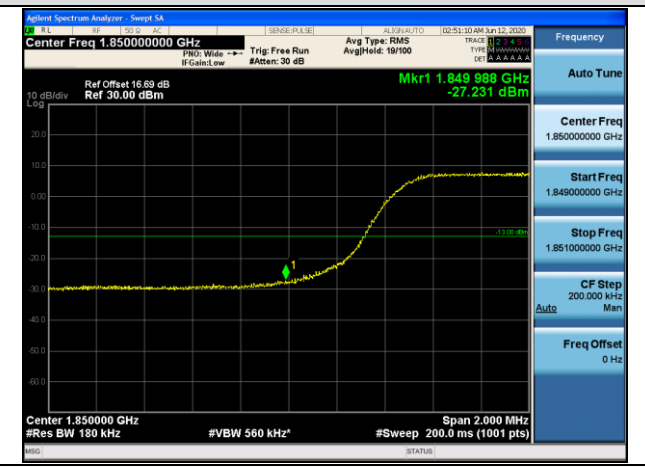

Channel Bandwidth: 5 MHz

LCH_QPSK_25RB#0

LCH_16QAM_25RB#0

HCH_QPSK_25RB#0

HCH_16QAM_25RB#0

Channel Bandwidth: 10 MHz

LCH_QPSK_50RB#0

LCH_16QAM_50RB#0