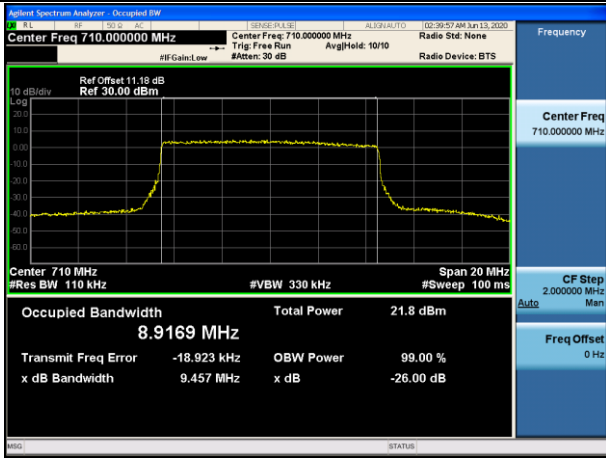

MCH_16QAM_50RB#0