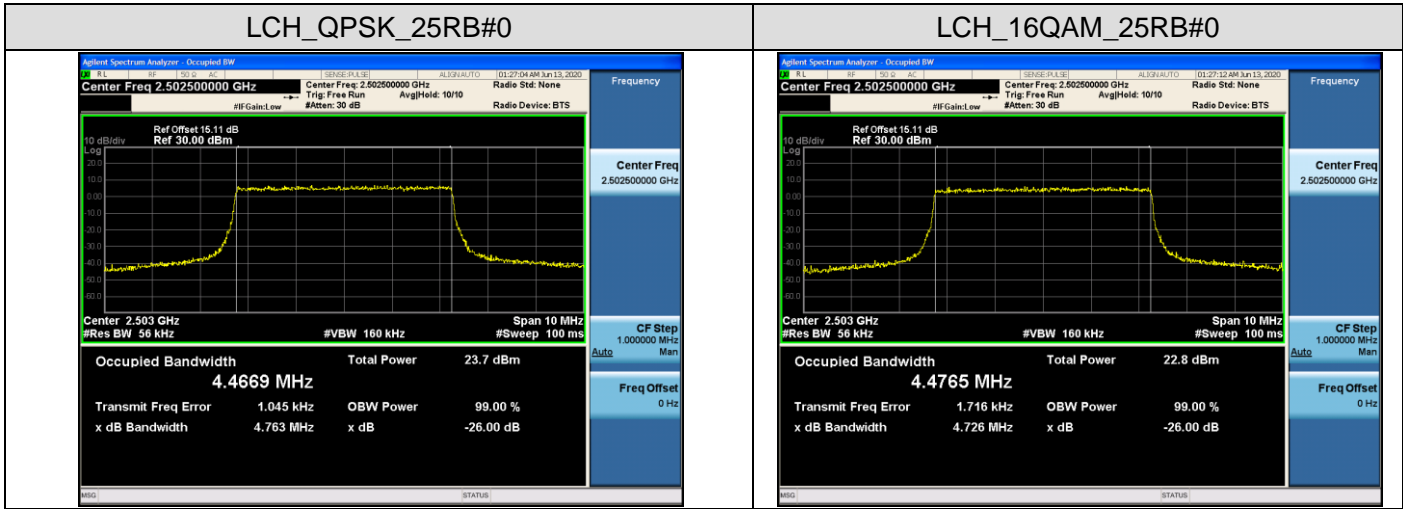

Channel Bandwidth: 10 MHz

LCH_QPSK_50RB#0

LCH_16QAM_50RB#0

MCH_QPSK_50RB#0

MCH_16QAM_50RB#0

HCH_QPSK_50RB#0

HCH_16QAM_50RB#0

LTE Band 7
 Channel Bandwidth: 5 MHz

Channel Bandwidth: 20 MHz

LCH_QPSK_100RB#0

LCH_16QAM_100RB#0

MCH_QPSK_100RB#0

MCH_16QAM_100RB#0

HCH_QPSK_100RB#0

HCH_16QAM_100RB#0

LTE BAND 17
 Channel Bandwidth: 5 MHz