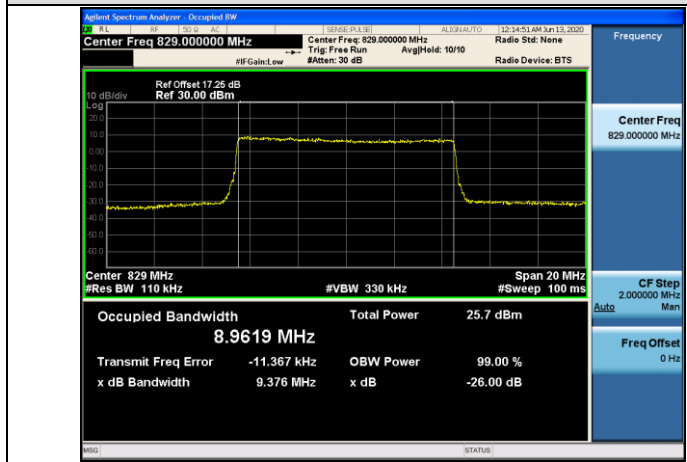

Channel Bandwidth: 10 MHz

LCH_QPSK_50RB#0

LCH_16QAM_50RB#0

MCH_QPSK_50RB#0

MCH_16QAM_50RB#0

HCH_QPSK_50RB#0

HCH_16QAM_50RB#0

LTE Band 7
 Channel Bandwidth: 5 MHz