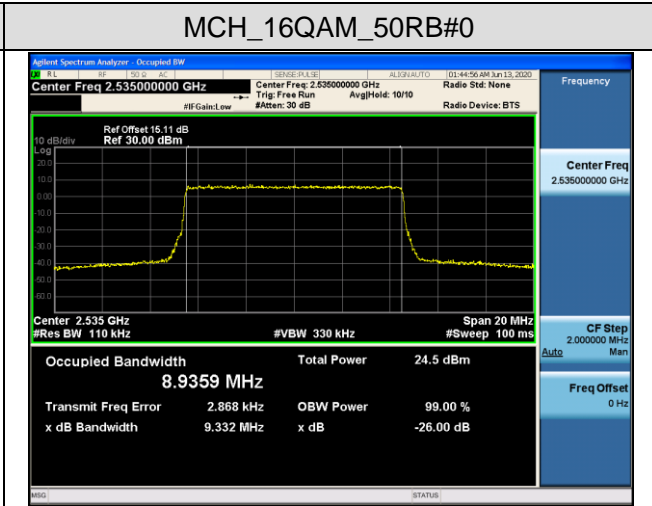

Channel Bandwidth: 10 MHz

LCH_QPSK_50RB#0

LCH_16QAM_50RB#0

MCH_QPSK_50RB#0

MCH_16QAM_50RB#0

HCH_QPSK_50RB#0

HCH_16QAM_50RB#0

LTE Band 7
 Channel Bandwidth: 5 MHz

Channel Bandwidth: 10 MHz

LCH_QPSK_50RB#0

LCH_16QAM_50RB#0

MCH_QPSK_50RB#0

MCH_16QAM_50RB#0

HCH_QPSK_50RB#0

HCH_16QAM_50RB#0

Channel Bandwidth: 15 MHz

Channel Bandwidth: 20 MHz

LCH_QPSK_100RB#0

LCH_16QAM_100RB#0

MCH_QPSK_100RB#0

MCH_16QAM_100RB#0

HCH_QPSK_100RB#0

HCH_16QAM_100RB#0

LTE BAND 17
 Channel Bandwidth: 5 MHz