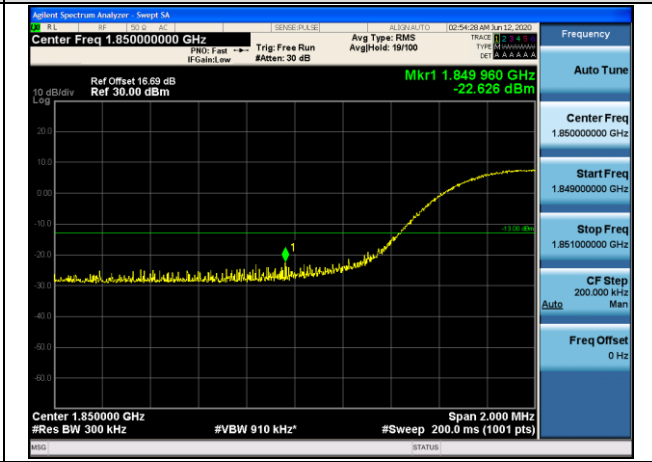

HCH_QPSK_50RB#0

HCH_16QAM_50RB#0

Channel Bandwidth: 15 MHz

LCH_QPSK_75RB#0

LCH_16QAM_75RB#0

HCH_QPSK_75RB#0

HCH_16QAM_75RB#0

Channel Bandwidth: 20 MHz