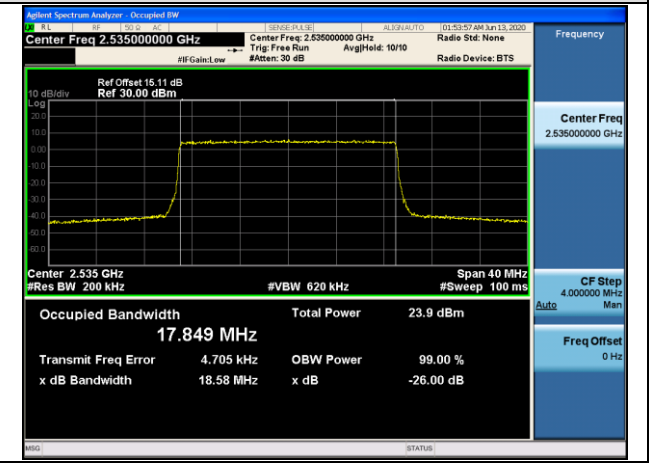

Channel Bandwidth: 20 MHz

LCH_QPSK_100RB#0

LCH_16QAM_100RB#0

MCH_QPSK_100RB#0

MCH_16QAM_100RB#0

HCH_QPSK_100RB#0

HCH_16QAM_100RB#0

LTE BAND 17
 Channel Bandwidth: 5 MHz