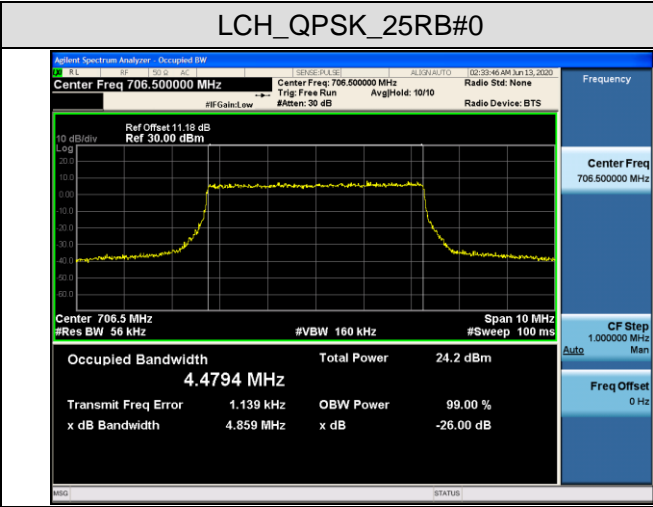

MCH_QPSK_25RB#0

LTE BAND 17
Channel Bandwidth: 5 MHz

LCH_QPSK_25RB#0