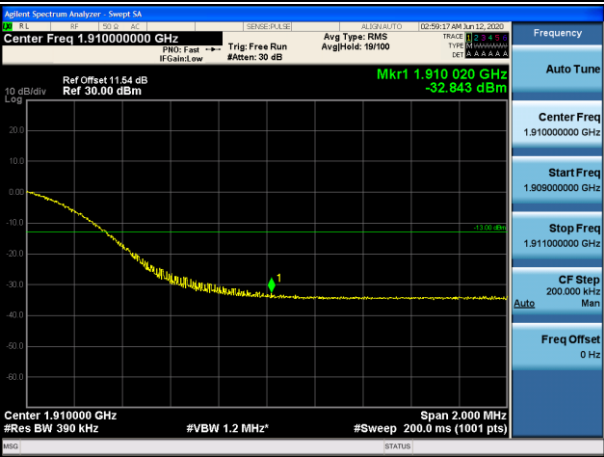

HCH_QPSK_100RB#0