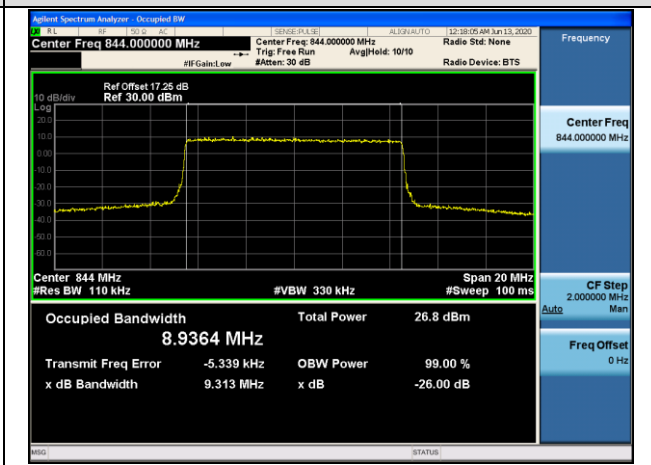

Channel Bandwidth: 10 MHz

LCH_QPSK_50RB#0

LCH_16QAM_50RB#0

MCH_QPSK_50RB#0

MCH_16QAM_50RB#0

HCH_QPSK_50RB#0

HCH_16QAM_50RB#0

LTE Band 7
 Channel Bandwidth: 5 MHz