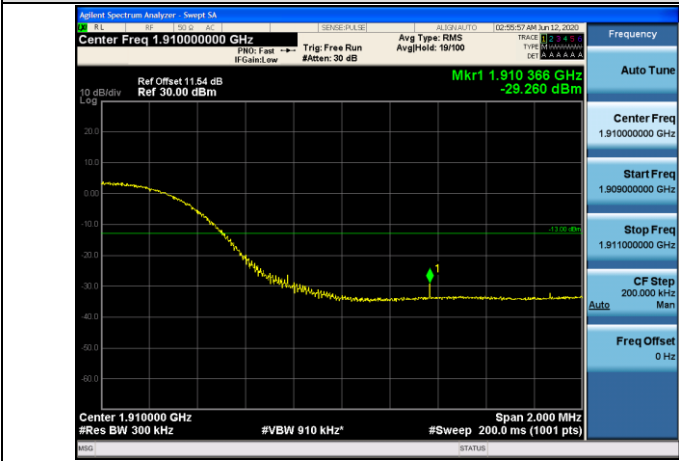

HCH_QPSK_50RB#0

HCH_16QAM_50RB#0

Channel Bandwidth: 15 MHz

LCH_QPSK_75RB#0

LCH_16QAM_75RB#0

HCH_QPSK_75RB#0

HCH_16QAM_75RB#0

Channel Bandwidth: 20 MHz