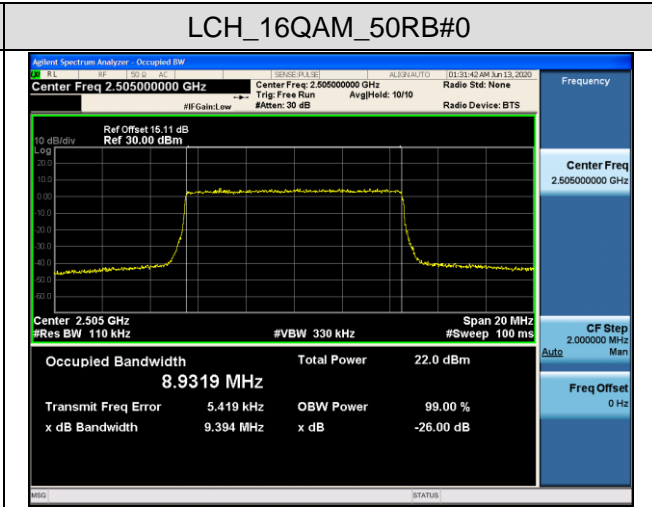

Channel Bandwidth: 10 MHz

LCH_QPSK_50RB#0

LCH_16QAM_50RB#0

MCH_QPSK_50RB#0

MCH_16QAM_50RB#0

HCH_QPSK_50RB#0

HCH_16QAM_50RB#0

LTE Band 7
 Channel Bandwidth: 5 MHz

Channel Bandwidth: 10 MHz

LCH_QPSK_50RB#0

LCH_16QAM_50RB#0

MCH_QPSK_50RB#0

MCH_16QAM_50RB#0

HCH_QPSK_50RB#0

HCH_16QAM_50RB#0

Channel Bandwidth: 15 MHz

Channel Bandwidth: 20 MHz

LCH_QPSK_100RB#0

LCH_16QAM_100RB#0

MCH_QPSK_100RB#0

MCH_16QAM_100RB#0

HCH_QPSK_100RB#0

HCH_16QAM_100RB#0

LTE BAND 17
 Channel Bandwidth: 5 MHz