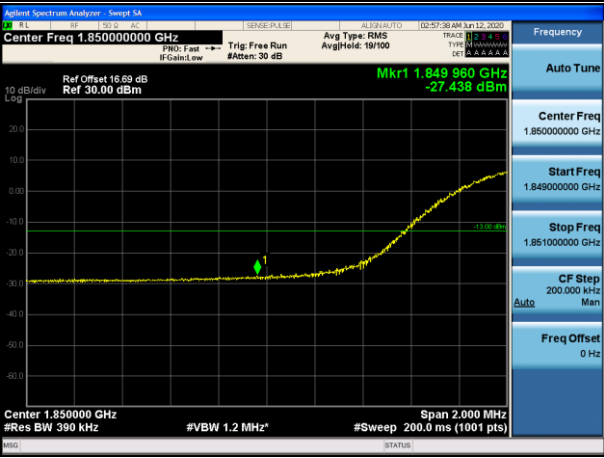

Channel Bandwidth: 20 MHz

LCH_QPSK_100RB#0