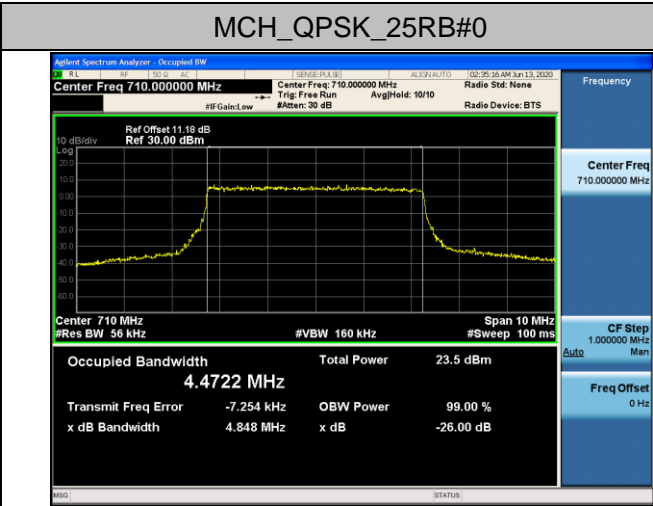

HCH_QPSK_25RB#0