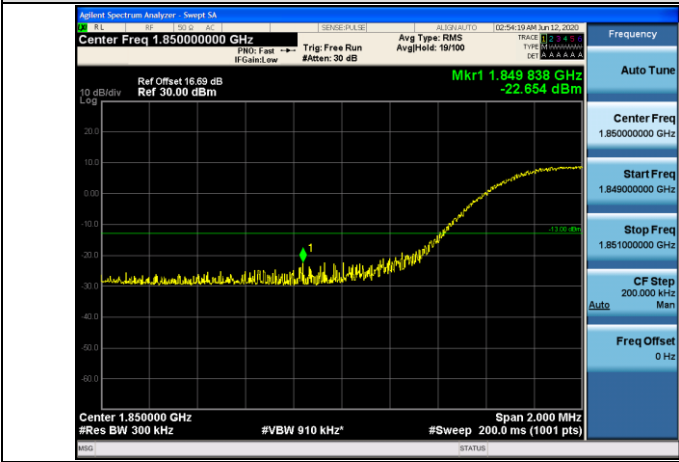

HCH_QPSK_50RB#0

HCH_16QAM_50RB#0

Channel Bandwidth: 15 MHz

LCH_QPSK_75RB#0

LCH_16QAM_75RB#0

HCH_QPSK_75RB#0

HCH_16QAM_75RB#0

Channel Bandwidth: 20 MHz