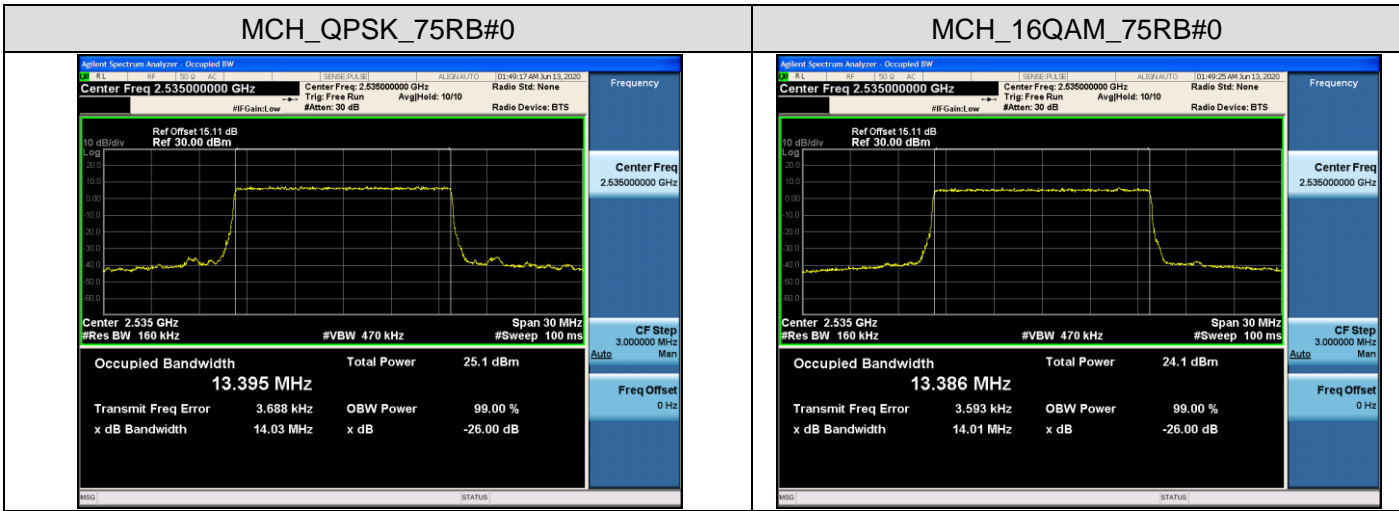

Channel Bandwidth: 10 MHz

LCH_QPSK_50RB#0

LCH_16QAM_50RB#0

MCH_QPSK_50RB#0

MCH_16QAM_50RB#0

HCH_QPSK_50RB#0

HCH_16QAM_50RB#0

LTE Band 7
 Channel Bandwidth: 5 MHz

Channel Bandwidth: 10 MHz

LCH_QPSK_50RB#0

LCH_16QAM_50RB#0

MCH_QPSK_50RB#0

MCH_16QAM_50RB#0

HCH_QPSK_50RB#0

HCH_16QAM_50RB#0

Channel Bandwidth: 15 MHz

Channel Bandwidth: 20 MHz

LCH_QPSK_100RB#0

LCH_16QAM_100RB#0

MCH_QPSK_100RB#0

MCH_16QAM_100RB#0

HCH_QPSK_100RB#0

HCH_16QAM_100RB#0

LTE BAND 17
 Channel Bandwidth: 5 MHz