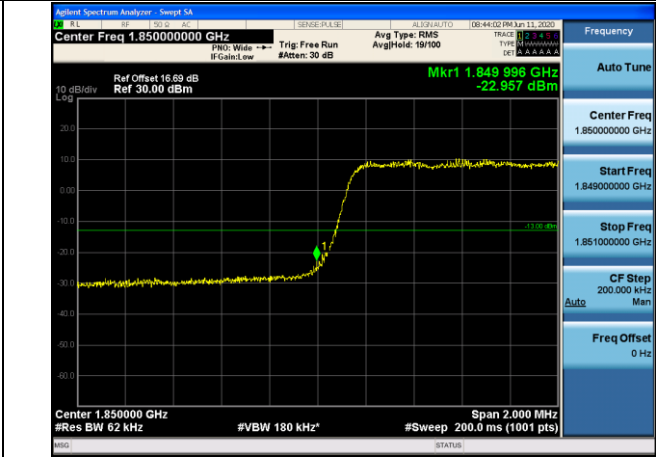

LCH_16QAM_50RB#0

MCH_QPSK_50RB#0

MCH_16QAM_50RB#0

HCH_QPSK_50RB#0

HCH_16QAM_50RB#0

APPENDIX C TEST PLOTS FOR BAND EDGES LTE BAND 2

Channel Bandwidth: 1.4 MHz

LCH_QPSK_6RB#0

LCH_16QAM_6RB#0

HCH_QPSK_6RB#0

HCH_16QAM_6RB#0

Channel Bandwidth: 3 MHz

LCH_QPSK_15RB#0

LCH_16QAM_15RB#0

HCH_QPSK_15RB#0

HCH_16QAM_15RB#0