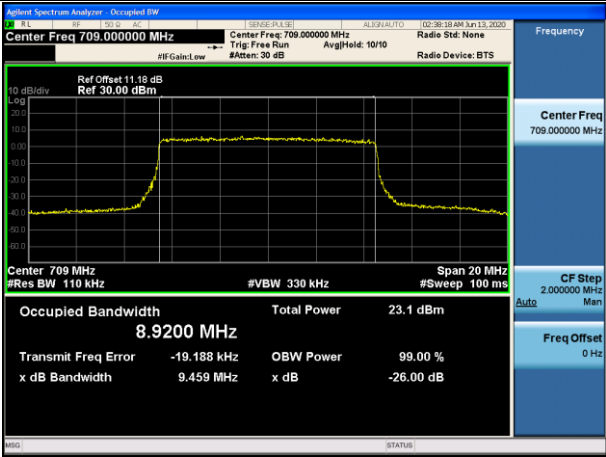

Channel Bandwidth: 10 MHz

LCH_QPSK_50RB#0