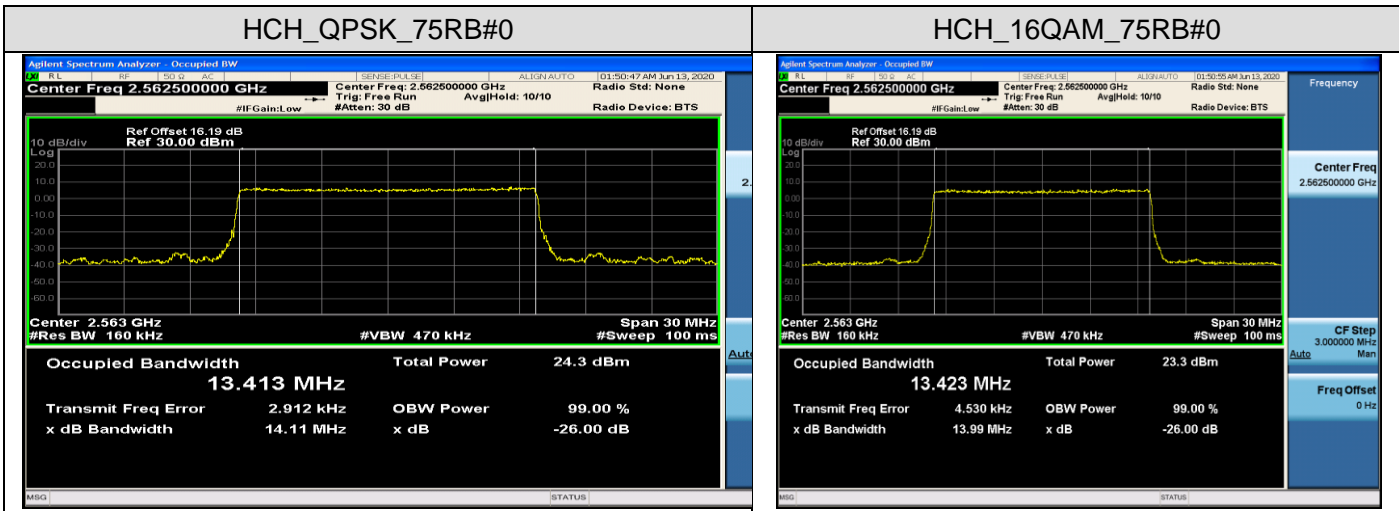

Channel Bandwidth: 10 MHz

LCH_QPSK_50RB#0

LCH_16QAM_50RB#0

MCH_QPSK_50RB#0

MCH_16QAM_50RB#0

HCH_QPSK_50RB#0

HCH_16QAM_50RB#0

LTE Band 7
 Channel Bandwidth: 5 MHz

Channel Bandwidth: 10 MHz

LCH_QPSK_50RB#0

LCH_16QAM_50RB#0

MCH_QPSK_50RB#0

MCH_16QAM_50RB#0

HCH_QPSK_50RB#0

HCH_16QAM_50RB#0

Channel Bandwidth: 15 MHz

Channel Bandwidth: 20 MHz

LCH_QPSK_100RB#0

LCH_16QAM_100RB#0

MCH_QPSK_100RB#0

MCH_16QAM_100RB#0

HCH_QPSK_100RB#0

HCH_16QAM_100RB#0

LTE BAND 17
 Channel Bandwidth: 5 MHz