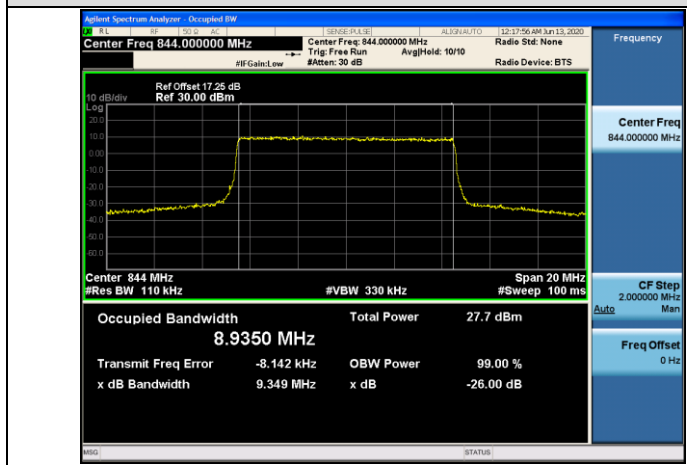

Channel Bandwidth: 10 MHz

LCH_QPSK_50RB#0

LCH_16QAM_50RB#0

MCH_QPSK_50RB#0

MCH_16QAM_50RB#0

HCH_QPSK_50RB#0

HCH_16QAM_50RB#0

LTE Band 7
 Channel Bandwidth: 5 MHz