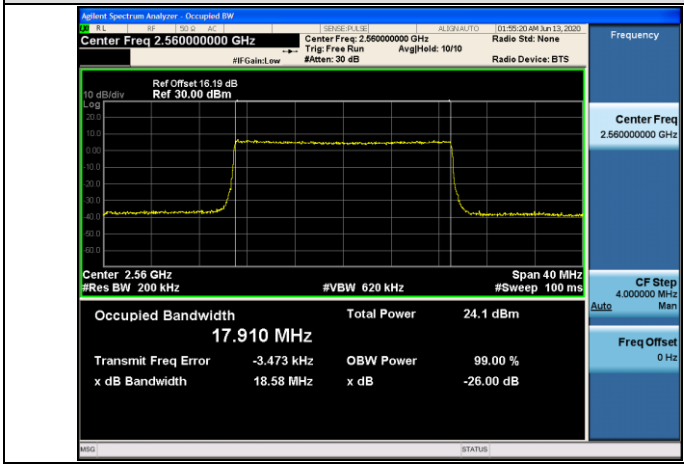

Channel Bandwidth: 20 MHz

LCH_QPSK_100RB#0

LCH_16QAM_100RB#0

MCH_QPSK_100RB#0

MCH_16QAM_100RB#0

HCH_QPSK_100RB#0

HCH_16QAM_100RB#0

LTE BAND 17
 Channel Bandwidth: 5 MHz