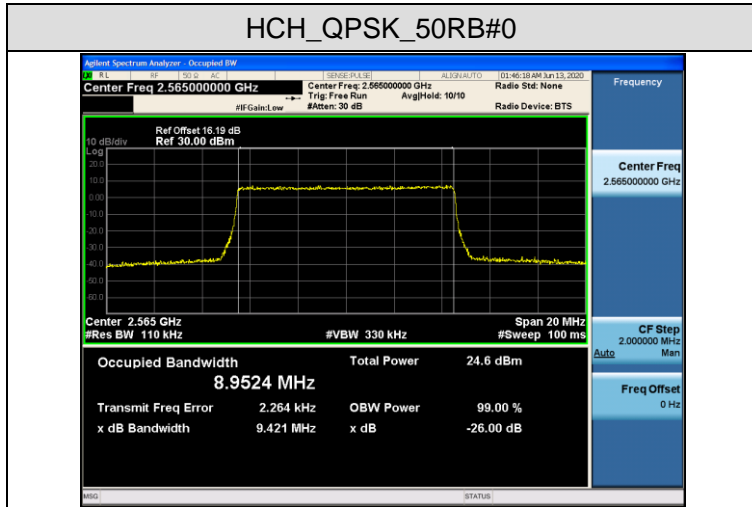

Channel Bandwidth: 10 MHz

LCH_QPSK_50RB#0

LCH_16QAM_50RB#0

MCH_QPSK_50RB#0

MCH_16QAM_50RB#0

HCH_QPSK_50RB#0

HCH_16QAM_50RB#0

LTE Band 7
 Channel Bandwidth: 5 MHz

Channel Bandwidth: 10 MHz

LCH_QPSK_50RB#0

LCH_16QAM_50RB#0

MCH_QPSK_50RB#0

MCH_16QAM_50RB#0

HCH_QPSK_50RB#0

HCH_16QAM_50RB#0

Channel Bandwidth: 15 MHz

Channel Bandwidth: 20 MHz

LCH_QPSK_100RB#0

LCH_16QAM_100RB#0

MCH_QPSK_100RB#0

MCH_16QAM_100RB#0

HCH_QPSK_100RB#0

HCH_16QAM_100RB#0

LTE BAND 17
 Channel Bandwidth: 5 MHz