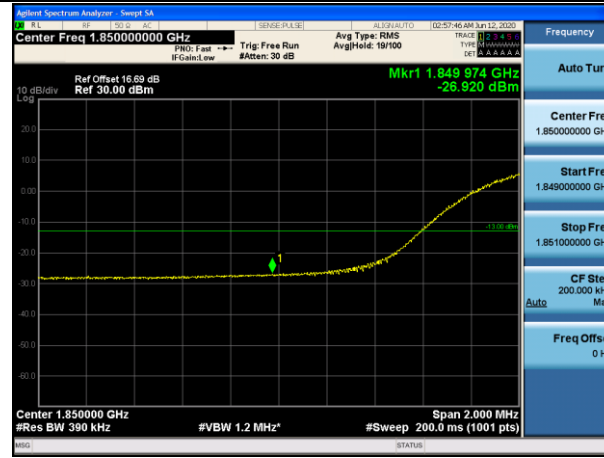

LCH_16QAM_100RB#0