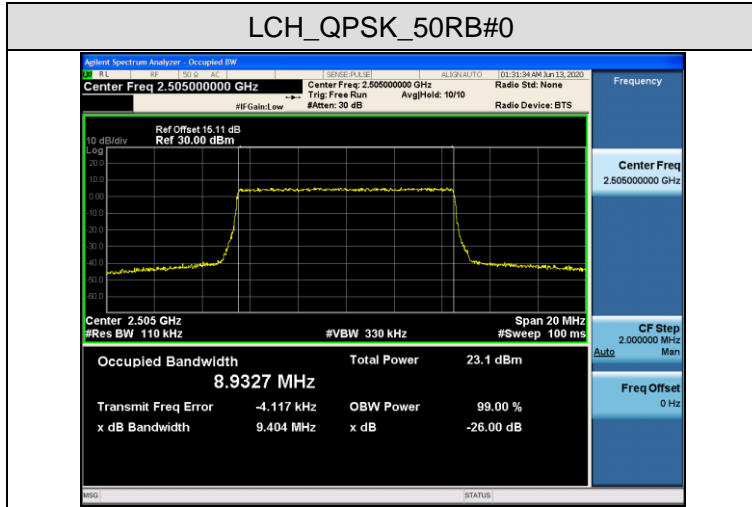

MCH_QPSK_50RB#0

Channel Bandwidth: 10 MHz

LCH_QPSK_50RB#0