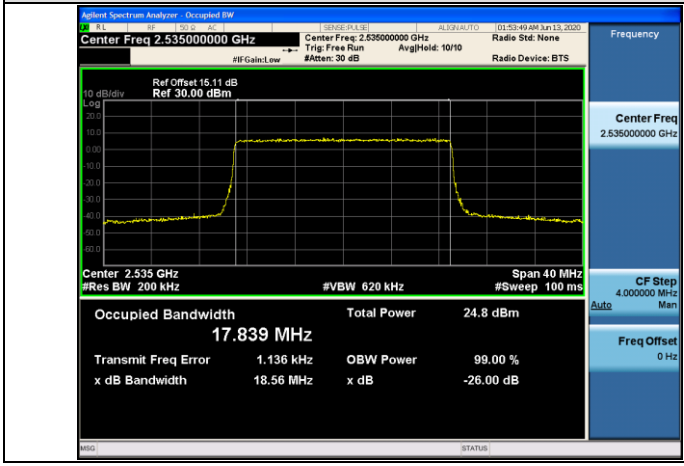

Channel Bandwidth: 20 MHz

LCH_QPSK_100RB#0

LCH_16QAM_100RB#0

MCH_QPSK_100RB#0

MCH_16QAM_100RB#0

HCH_QPSK_100RB#0

HCH_16QAM_100RB#0

LTE BAND 17
 Channel Bandwidth: 5 MHz