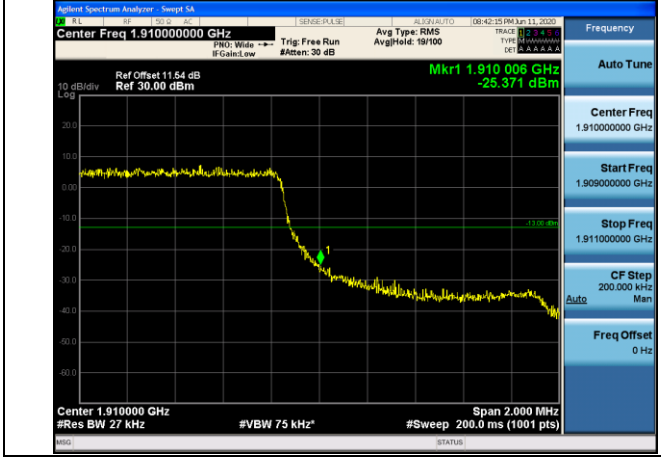

HCH_QPSK_6RB#0