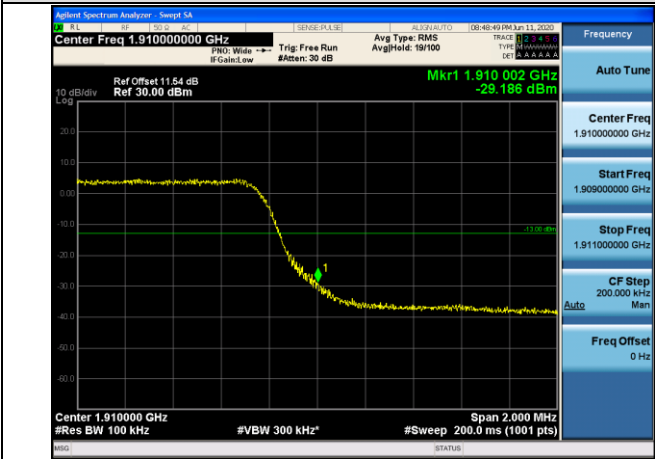

Channel Bandwidth: 5 MHz

LCH_QPSK_25RB#0

LCH_16QAM_25RB#0

HCH_QPSK_25RB#0

HCH_16QAM_25RB#0

Channel Bandwidth: 10 MHz

LCH_QPSK_50RB#0

LCH_16QAM_50RB#0