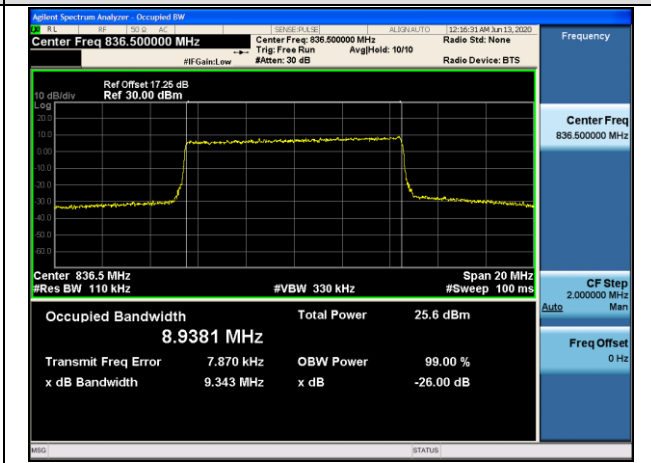

Channel Bandwidth: 10 MHz

LCH_QPSK_50RB#0

LCH_16QAM_50RB#0

MCH_QPSK_50RB#0

MCH_16QAM_50RB#0

HCH_QPSK_50RB#0

HCH_16QAM_50RB#0

LTE Band 7
 Channel Bandwidth: 5 MHz

Channel Bandwidth: 10 MHz

LCH_QPSK_50RB#0

LCH_16QAM_50RB#0

MCH_QPSK_50RB#0

MCH_16QAM_50RB#0

HCH_QPSK_50RB#0

HCH_16QAM_50RB#0

Channel Bandwidth: 15 MHz

Channel Bandwidth: 20 MHz

LCH_QPSK_100RB#0

LCH_16QAM_100RB#0

MCH_QPSK_100RB#0

MCH_16QAM_100RB#0

HCH_QPSK_100RB#0

HCH_16QAM_100RB#0

LTE BAND 17
 Channel Bandwidth: 5 MHz