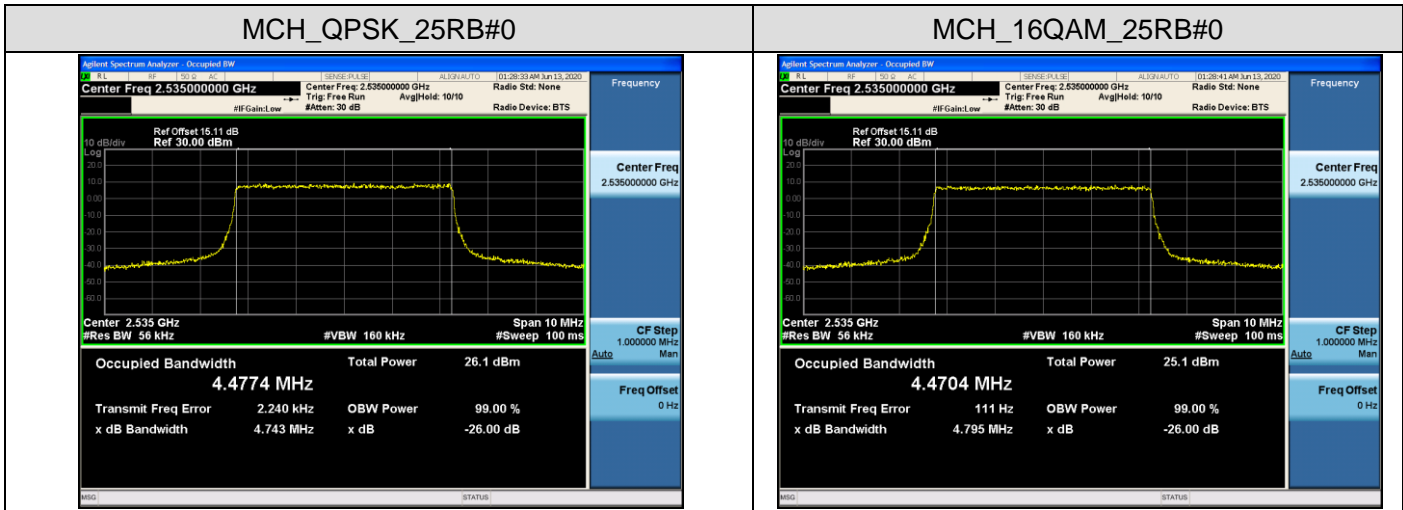

Channel Bandwidth: 10 MHz

LCH_QPSK_50RB#0

LCH_16QAM_50RB#0

MCH_QPSK_50RB#0

MCH_16QAM_50RB#0

HCH_QPSK_50RB#0

HCH_16QAM_50RB#0

LTE Band 7
 Channel Bandwidth: 5 MHz

Channel Bandwidth: 20 MHz

LCH_QPSK_100RB#0

LCH_16QAM_100RB#0

MCH_QPSK_100RB#0

MCH_16QAM_100RB#0

HCH_QPSK_100RB#0

HCH_16QAM_100RB#0

LTE BAND 17
 Channel Bandwidth: 5 MHz