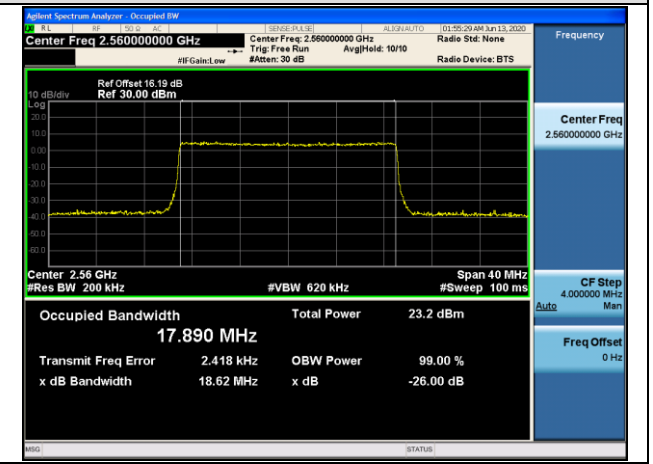

Channel Bandwidth: 20 MHz

LCH_QPSK_100RB#0

LCH_16QAM_100RB#0

MCH_QPSK_100RB#0

MCH_16QAM_100RB#0

HCH_QPSK_100RB#0

HCH_16QAM_100RB#0

LTE BAND 17
 Channel Bandwidth: 5 MHz