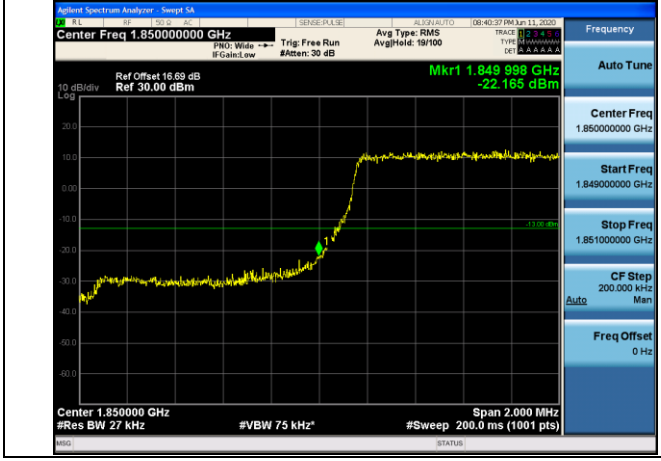

LCH_16QAM_50RB#0

MCH_QPSK_50RB#0

MCH_16QAM_50RB#0

HCH_QPSK_50RB#0

HCH_16QAM_50RB#0

APPENDIX C TEST PLOTS FOR BAND EDGES LTE BAND 2

Channel Bandwidth: 1.4 MHz

LCH_QPSK_6RB#0