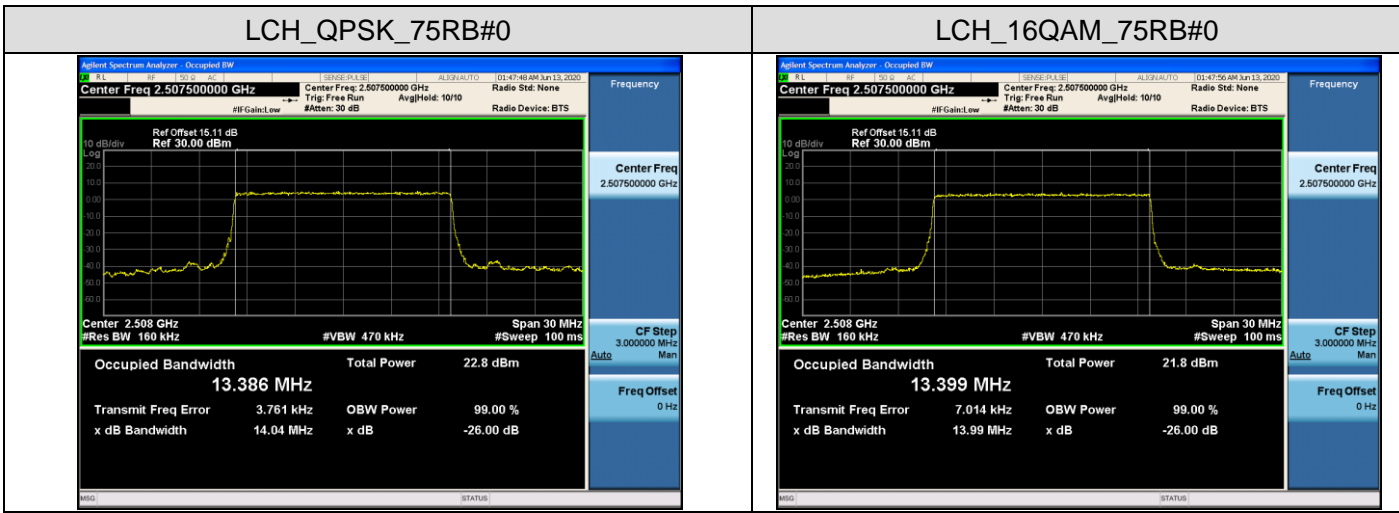

Channel Bandwidth: 10 MHz

LCH_QPSK_50RB#0

LCH_16QAM_50RB#0

MCH_QPSK_50RB#0

MCH_16QAM_50RB#0

HCH_QPSK_50RB#0

HCH_16QAM_50RB#0

LTE Band 7
 Channel Bandwidth: 5 MHz

Channel Bandwidth: 10 MHz

LCH_QPSK_50RB#0

LCH_16QAM_50RB#0

MCH_QPSK_50RB#0

MCH_16QAM_50RB#0

HCH_QPSK_50RB#0

HCH_16QAM_50RB#0

Channel Bandwidth: 15 MHz

Channel Bandwidth: 20 MHz

LCH_QPSK_100RB#0

LCH_16QAM_100RB#0

MCH_QPSK_100RB#0

MCH_16QAM_100RB#0

HCH_QPSK_100RB#0

HCH_16QAM_100RB#0

LTE BAND 17
 Channel Bandwidth: 5 MHz