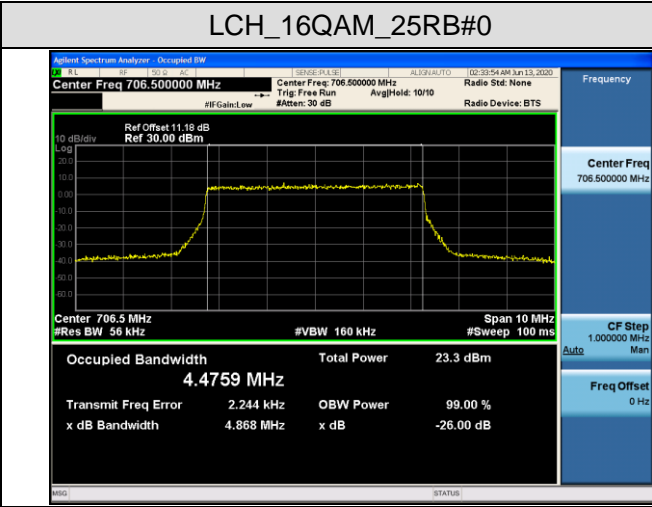

MCH_16QAM_25RB#0

LCH_16QAM_25RB#0