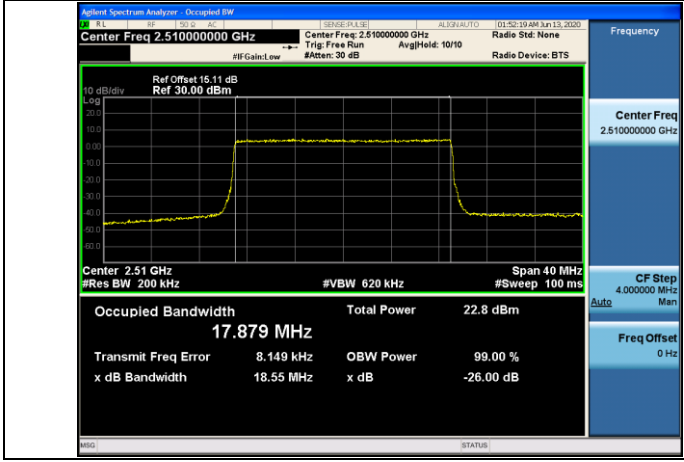

Channel Bandwidth: 10 MHz

LCH_QPSK_50RB#0

LCH_16QAM_50RB#0

MCH_QPSK_50RB#0

MCH_16QAM_50RB#0

HCH_QPSK_50RB#0

HCH_16QAM_50RB#0

LTE Band 7
 Channel Bandwidth: 5 MHz

Channel Bandwidth: 10 MHz

LCH_QPSK_50RB#0

LCH_16QAM_50RB#0

MCH_QPSK_50RB#0

MCH_16QAM_50RB#0

HCH_QPSK_50RB#0

HCH_16QAM_50RB#0

Channel Bandwidth: 15 MHz

Channel Bandwidth: 20 MHz

LCH_QPSK_100RB#0

LCH_16QAM_100RB#0

MCH_QPSK_100RB#0

MCH_16QAM_100RB#0

HCH_QPSK_100RB#0

HCH_16QAM_100RB#0

LTE BAND 17
 Channel Bandwidth: 5 MHz