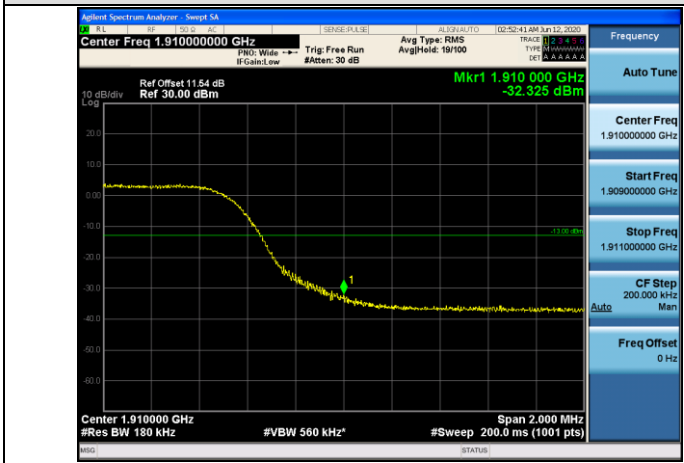

HCH_QPSK_50RB#0