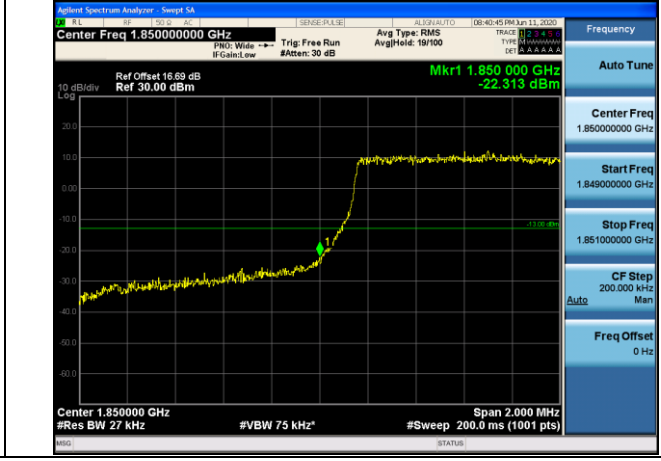

LCH_16QAM_6RB#0