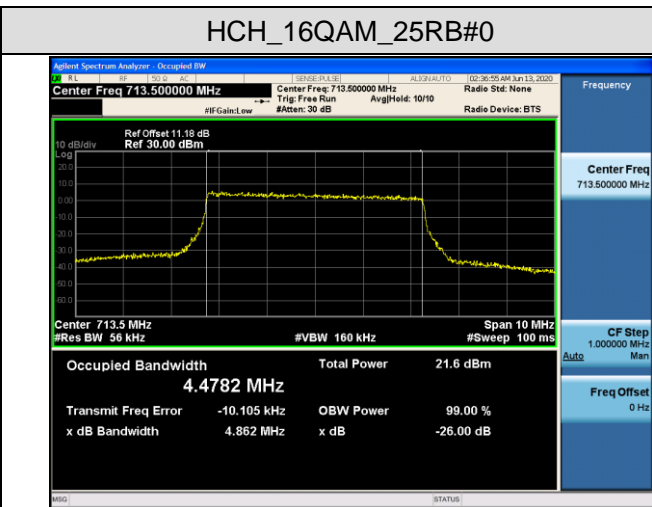

Channel Bandwidth: 20 MHz

LCH_QPSK_100RB#0

LCH_16QAM_100RB#0

MCH_QPSK_100RB#0

MCH_16QAM_100RB#0

HCH_QPSK_100RB#0

HCH_16QAM_100RB#0

LTE BAND 17
 Channel Bandwidth: 5 MHz

LCH_QPSK_25RB#0

LCH_16QAM_25RB#0

MCH_QPSK_25RB#0

MCH_16QAM_25RB#0

HCH_QPSK_25RB#0

HCH_16QAM_25RB#0

Channel Bandwidth: 10 MHz

LCH_QPSK_50RB#0