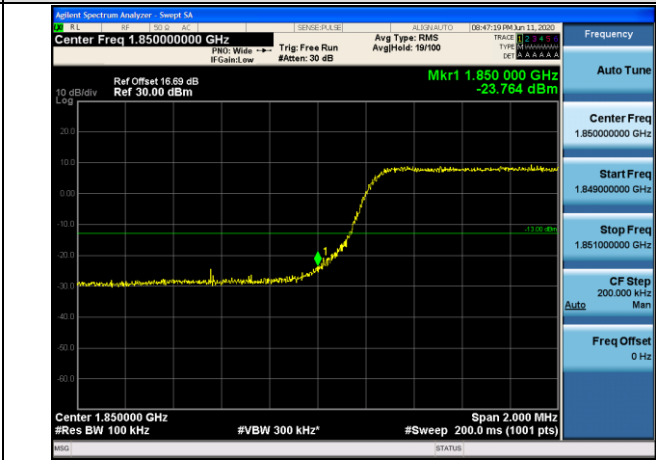

LCH_16QAM_25RB#0