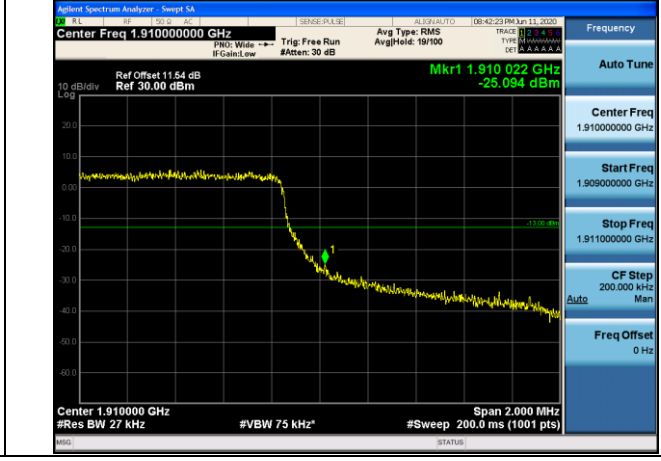

HCH_16QAM_6RB#0