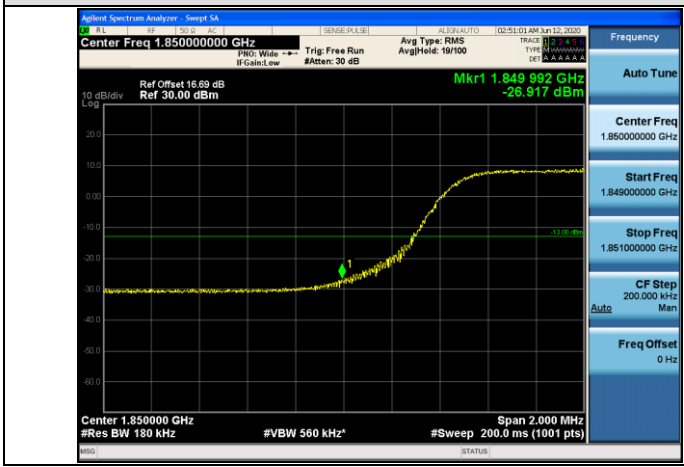

Channel Bandwidth: 5 MHz

LCH_QPSK_25RB#0

LCH_16QAM_25RB#0

HCH_QPSK_25RB#0

HCH_16QAM_25RB#0

Channel Bandwidth: 10 MHz

LCH_QPSK_50RB#0

LCH_16QAM_50RB#0