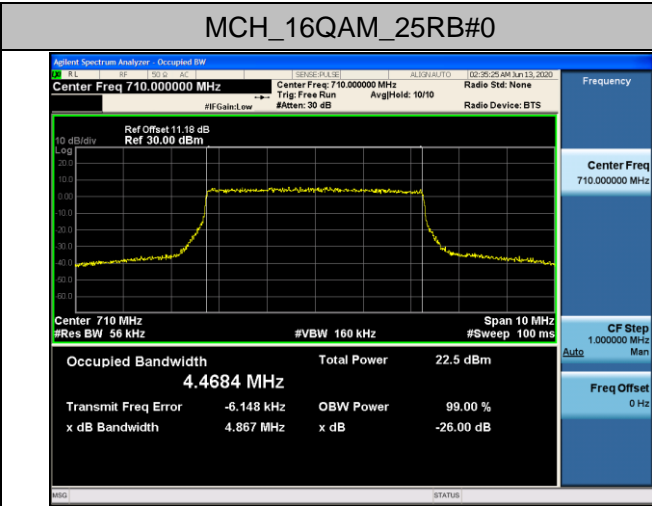

Channel Bandwidth: 20 MHz

LCH_QPSK_100RB#0

LCH_16QAM_100RB#0

MCH_QPSK_100RB#0

MCH_16QAM_100RB#0

HCH_QPSK_100RB#0

HCH_16QAM_100RB#0

LTE BAND 17
 Channel Bandwidth: 5 MHz

LCH_QPSK_25RB#0

LCH_16QAM_25RB#0

MCH_QPSK_25RB#0

MCH_16QAM_25RB#0

HCH_QPSK_25RB#0

HCH_16QAM_25RB#0

Channel Bandwidth: 10 MHz

LCH_QPSK_50RB#0