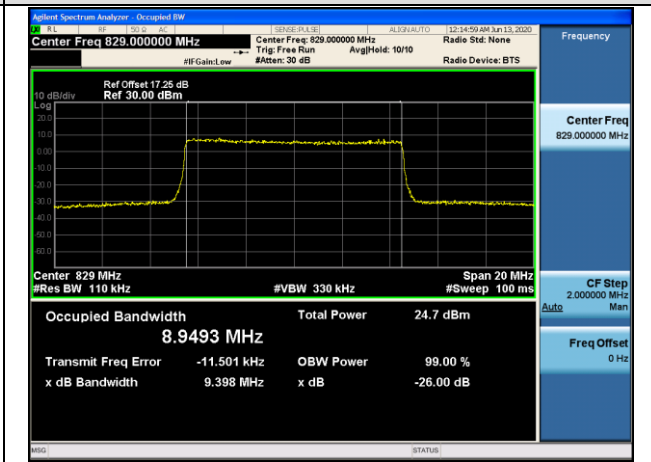

Channel Bandwidth: 10 MHz

LCH_QPSK_50RB#0

LCH_16QAM_50RB#0

MCH_QPSK_50RB#0

MCH_16QAM_50RB#0

HCH_QPSK_50RB#0

HCH_16QAM_50RB#0

LTE Band 7
 Channel Bandwidth: 5 MHz