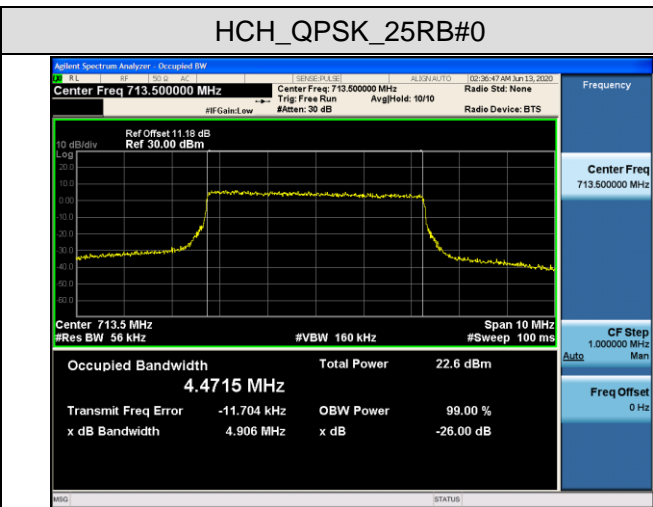

Channel Bandwidth: 20 MHz

LCH_QPSK_100RB#0

LCH_16QAM_100RB#0

MCH_QPSK_100RB#0

MCH_16QAM_100RB#0

HCH_QPSK_100RB#0

HCH_16QAM_100RB#0

LTE BAND 17
 Channel Bandwidth: 5 MHz

LCH_QPSK_25RB#0

LCH_16QAM_25RB#0

MCH_QPSK_25RB#0

MCH_16QAM_25RB#0

HCH_QPSK_25RB#0

HCH_16QAM_25RB#0

Channel Bandwidth: 10 MHz

LCH_QPSK_50RB#0