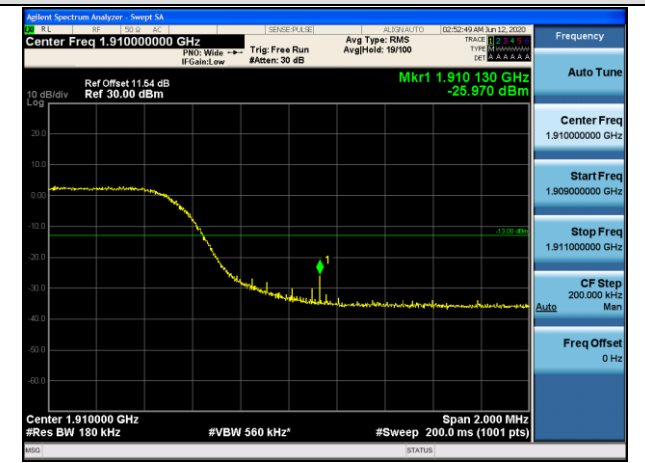

HCH_16QAM_50RB#0