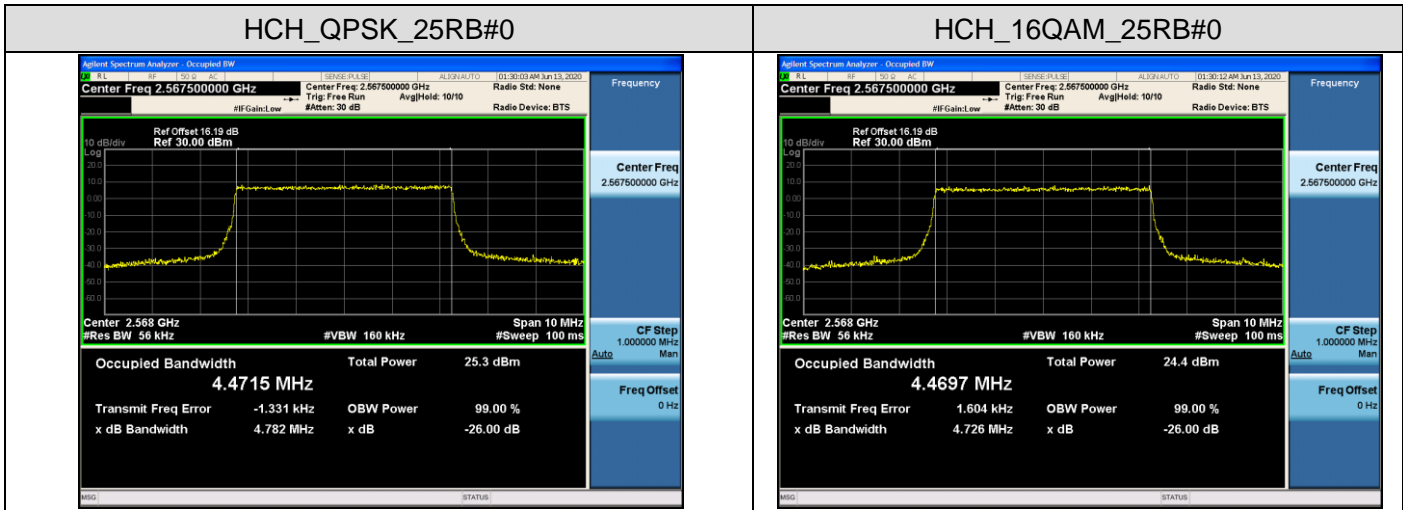

Channel Bandwidth: 10 MHz

LCH_QPSK_50RB#0

LCH_16QAM_50RB#0

MCH_QPSK_50RB#0

MCH_16QAM_50RB#0

HCH_QPSK_50RB#0

HCH_16QAM_50RB#0

LTE Band 7
 Channel Bandwidth: 5 MHz

Channel Bandwidth: 20 MHz

LCH_QPSK_100RB#0

LCH_16QAM_100RB#0

MCH_QPSK_100RB#0

MCH_16QAM_100RB#0

HCH_QPSK_100RB#0

HCH_16QAM_100RB#0

LTE BAND 17
 Channel Bandwidth: 5 MHz