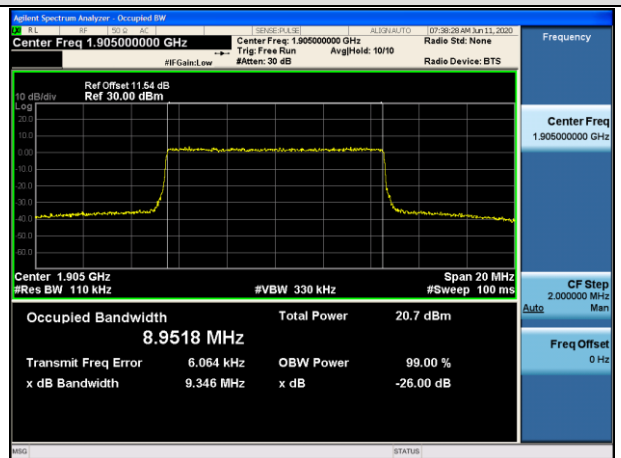

LCH\_QPSK\_50RB#0

LCH\_16QAM\_50RB#0

MCH\_QPSK\_50RB#0

MCH\_16QAM\_50RB#0

HCH\_QPSK\_50RB#0

HCH\_16QAM\_50RB#0

Channel Bandwidth: 15 MHz

LCH\_QPSK\_75RB#0