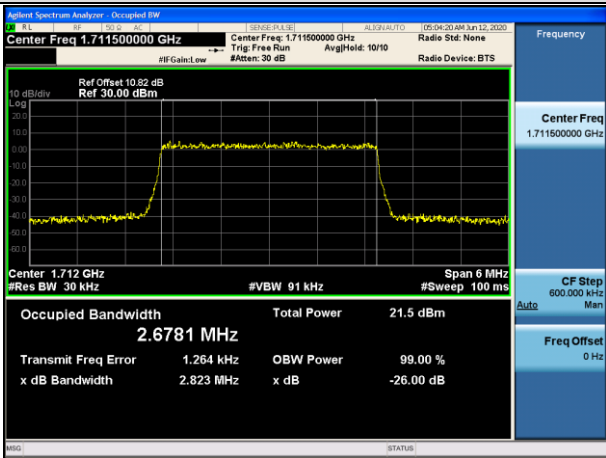

MCH\_QPSK\_100RB#0

MCH\_16QAM\_100RB#0

HCH\_QPSK\_100RB#0

HCH\_16QAM\_100RB#0

LTE Band 4  
 Channel Bandwidth: 1.4 MHz

Channel Bandwidth: 3 MHz

LCH\_QPSK\_15RB#0

LCH\_16QAM\_15RB#0