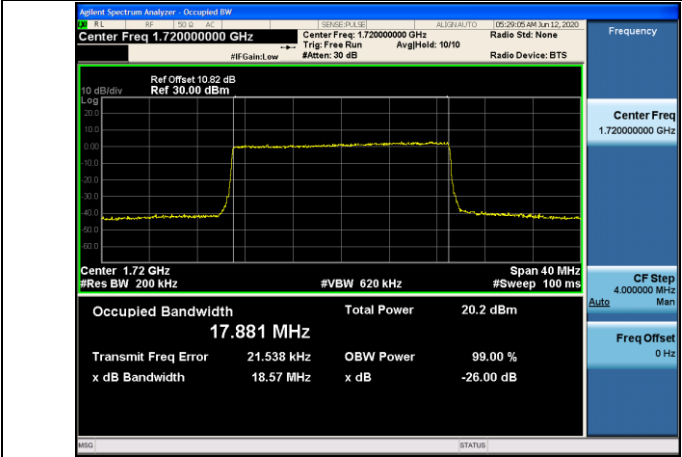

Channel Bandwidth: 20 MHz

LCH_QPSK_100RB#0