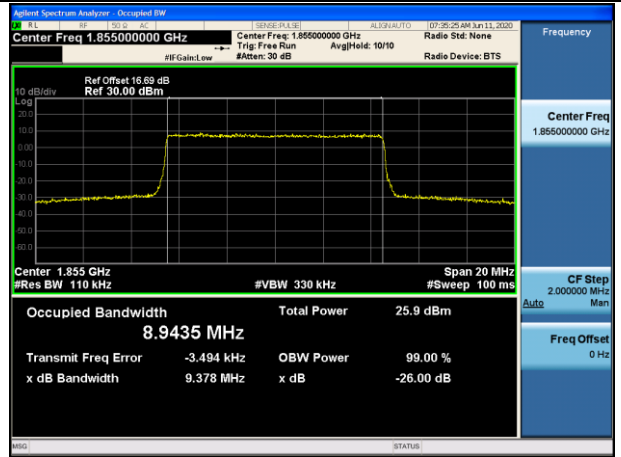

LCH_16QAM_50RB#0