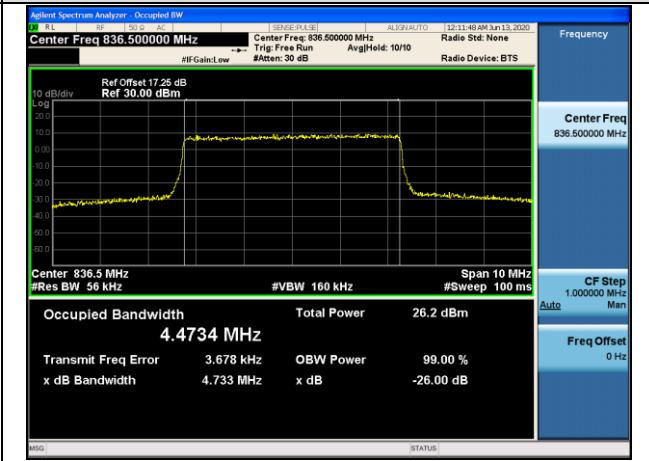

MCH_16QAM_25RB#0