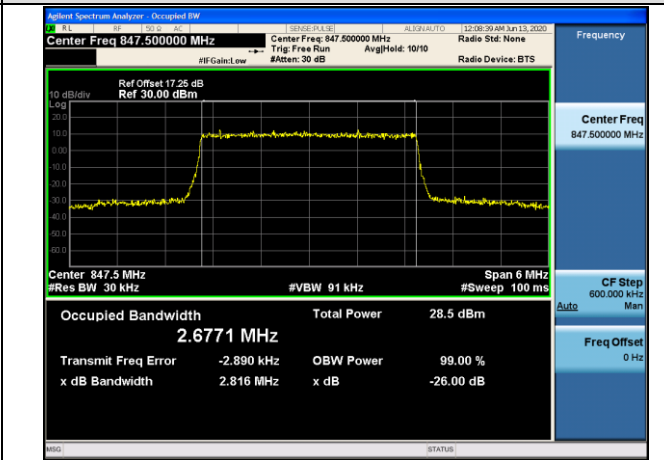

HCH_16QAM_15RB#0