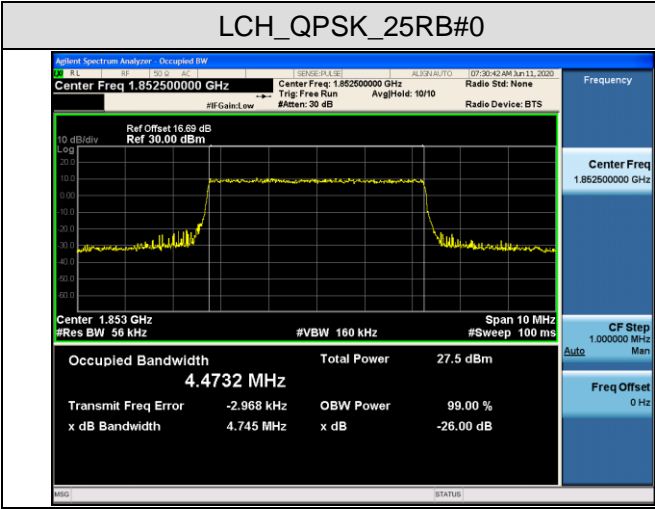

Channel Bandwidth: 5 MHz

LCH\_QPSK\_25RB#0

LCH\_16QAM\_25RB#0

MCH\_QPSK\_25RB#0

MCH\_16QAM\_25RB#0

HCH\_QPSK\_25RB#0

HCH\_16QAM\_25RB#0

Channel Bandwidth: 10 MHz

LCH\_QPSK\_50RB#0

LCH\_16QAM\_50RB#0

MCH\_QPSK\_50RB#0

MCH\_16QAM\_50RB#0

HCH\_QPSK\_50RB#0

HCH\_16QAM\_50RB#0

Channel Bandwidth: 15 MHz

LCH\_QPSK\_75RB#0