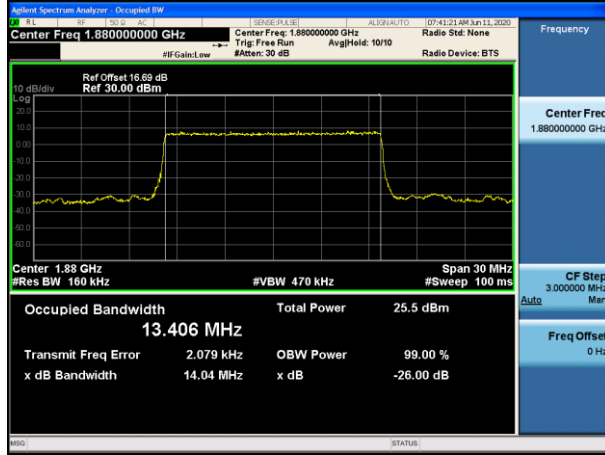

MCH_QPSK_75RB#0