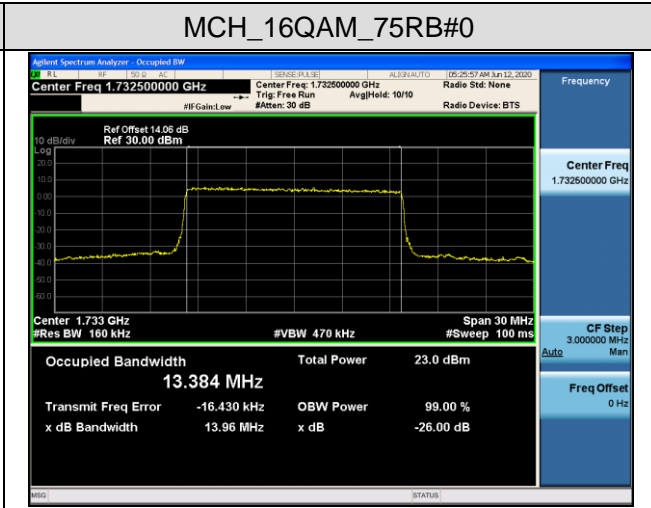

HCH\_QPSK\_50RB#0

HCH\_16QAM\_50RB#0

Channel Bandwidth: 15 MHz

LCH\_QPSK\_75RB#0

LCH\_16QAM\_75RB#0

MCH\_QPSK\_75RB#0

MCH\_16QAM\_75RB#0

HCH\_QPSK\_75RB#0