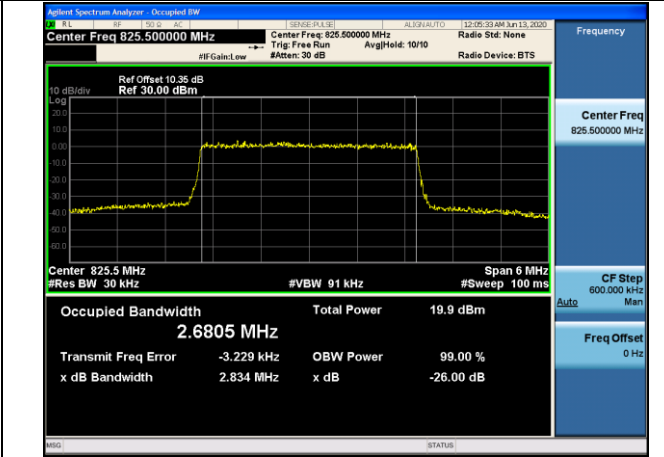

LCH_16QAM_15RB#0