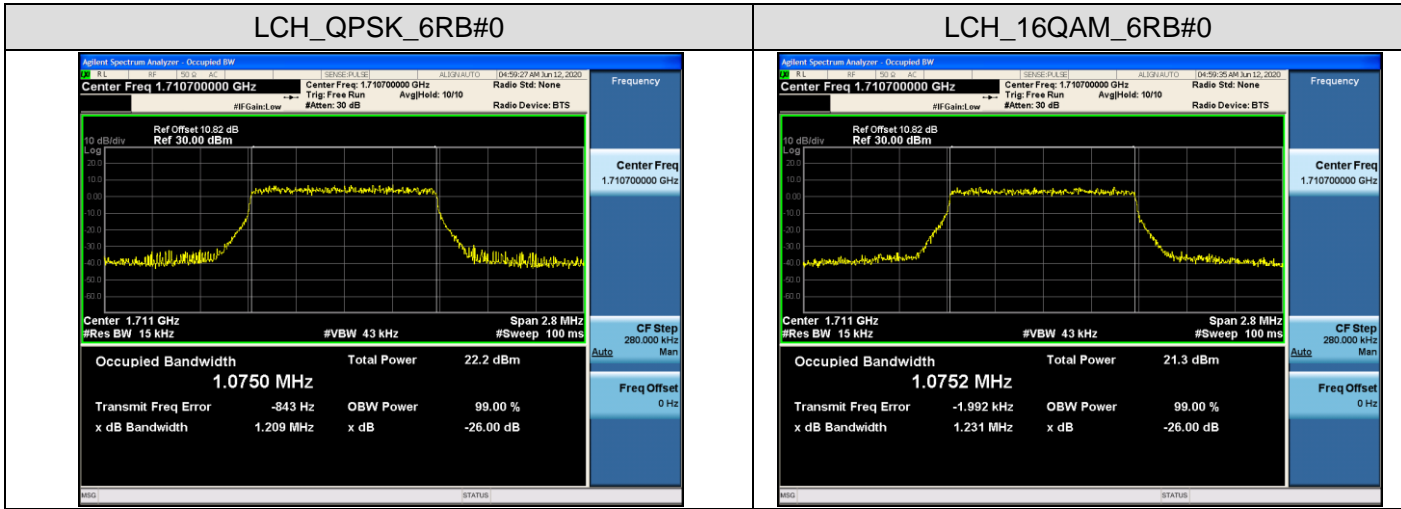

MCH\_QPSK\_100RB#0

MCH\_16QAM\_100RB#0

HCH\_QPSK\_100RB#0

HCH\_16QAM\_100RB#0

LTE Band 4  
 Channel Bandwidth: 1.4 MHz

Channel Bandwidth: 3 MHz

LCH\_QPSK\_15RB#0

LCH\_16QAM\_15RB#0