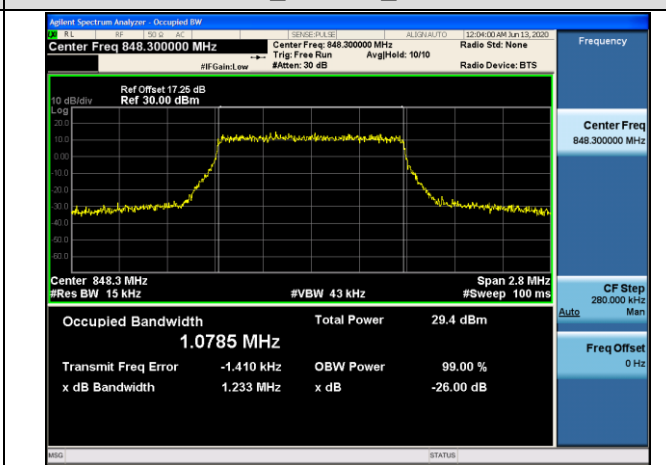

LTE Band 5  
 Channel Bandwidth: 1.4 MHz

LCH\_QPSK\_6RB#0

LCH\_16QAM\_6RB#0

MCH\_QPSK\_6RB#0

MCH\_16QAM\_6RB#0

HCH\_QPSK\_6RB#0

HCH\_16QAM\_6RB#0

Channel Bandwidth: 3 MHz