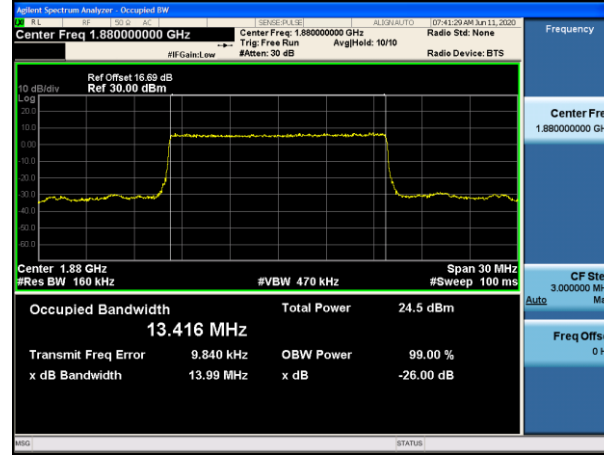

MCH_16QAM_75RB#0