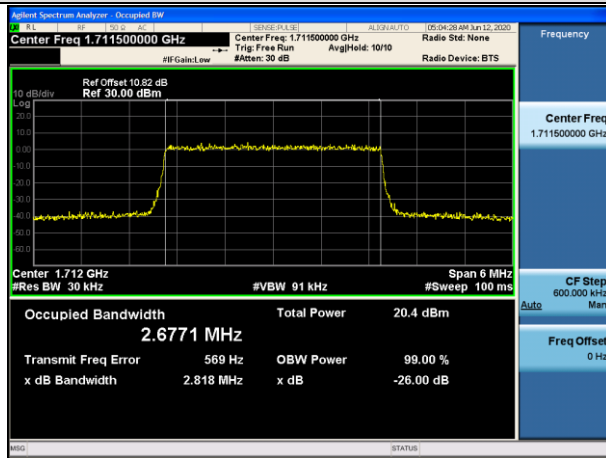

MCH\_QPSK\_100RB#0

MCH\_16QAM\_100RB#0

HCH\_QPSK\_100RB#0

HCH\_16QAM\_100RB#0

LTE Band 4  
 Channel Bandwidth: 1.4 MHz

Channel Bandwidth: 3 MHz

LCH\_QPSK\_15RB#0

LCH\_16QAM\_15RB#0