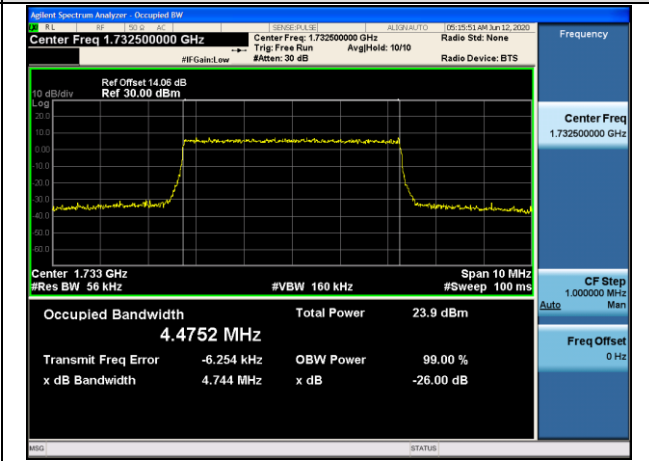

MCH_16QAM_25RB#0