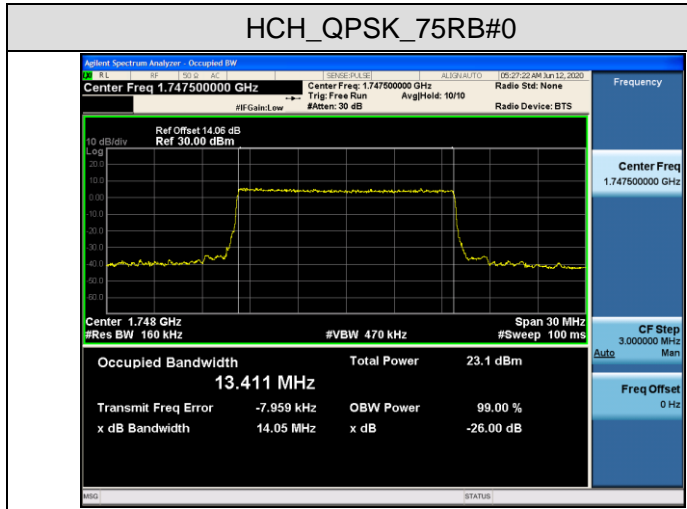

HCH\_QPSK\_50RB#0

HCH\_16QAM\_50RB#0

Channel Bandwidth: 15 MHz

LCH\_QPSK\_75RB#0

LCH\_16QAM\_75RB#0

MCH\_QPSK\_75RB#0

MCH\_16QAM\_75RB#0

HCH\_QPSK\_75RB#0