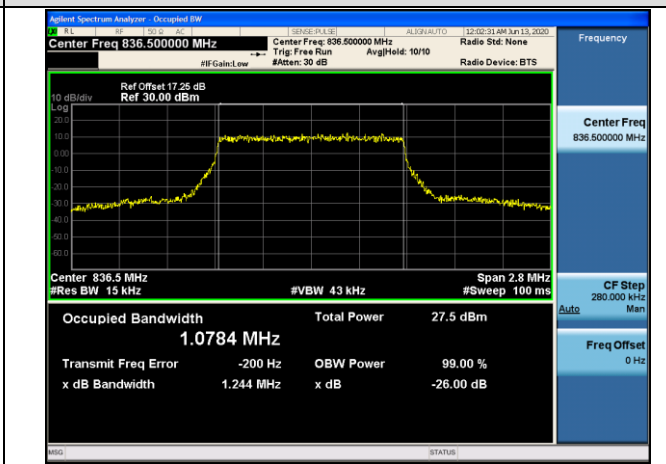

LTE Band 5  
 Channel Bandwidth: 1.4 MHz

LCH\_QPSK\_6RB#0

LCH\_16QAM\_6RB#0

MCH\_QPSK\_6RB#0

MCH\_16QAM\_6RB#0

HCH\_QPSK\_6RB#0

HCH\_16QAM\_6RB#0

Channel Bandwidth: 3 MHz