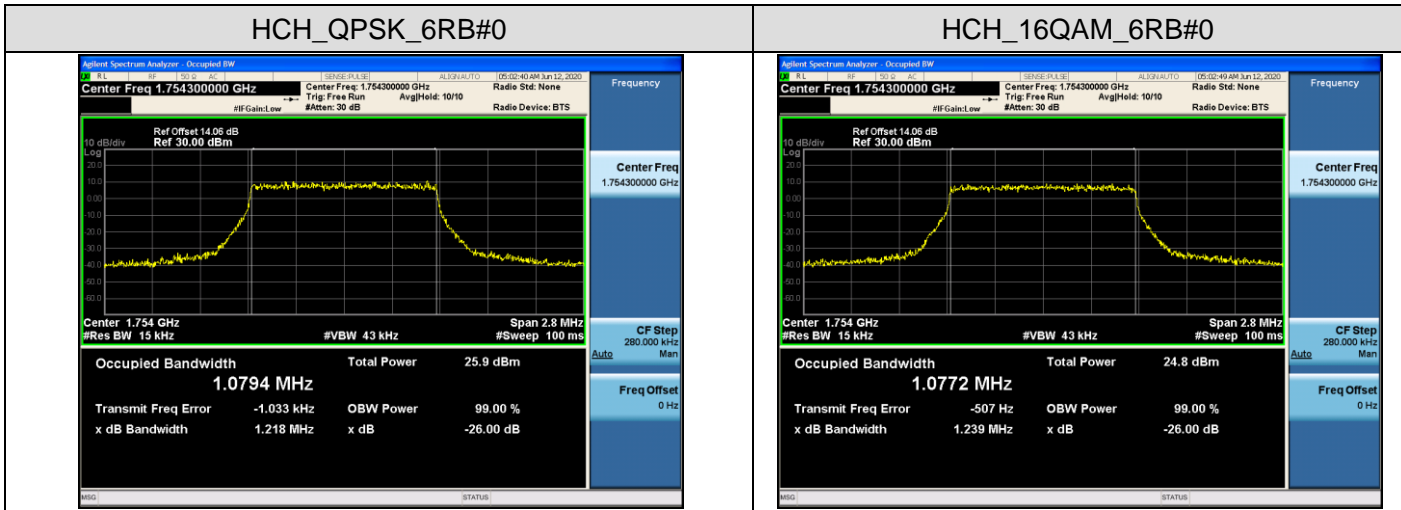

MCH\_QPSK\_100RB#0

MCH\_16QAM\_100RB#0

HCH\_QPSK\_100RB#0

HCH\_16QAM\_100RB#0

LTE Band 4  
 Channel Bandwidth: 1.4 MHz

Channel Bandwidth: 3 MHz

LCH\_QPSK\_15RB#0

LCH\_16QAM\_15RB#0