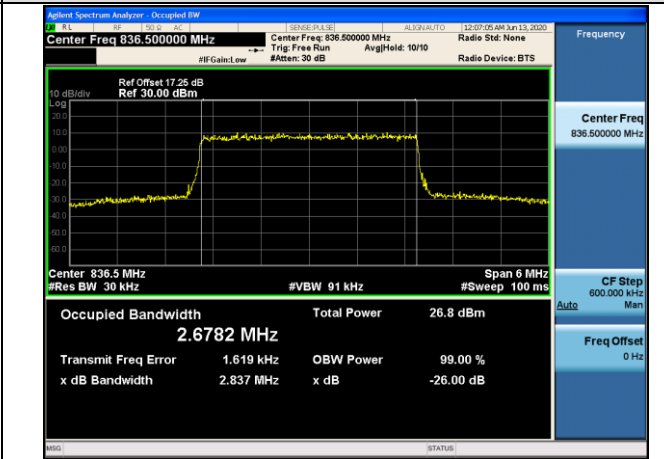

MCH_16QAM_15RB#0