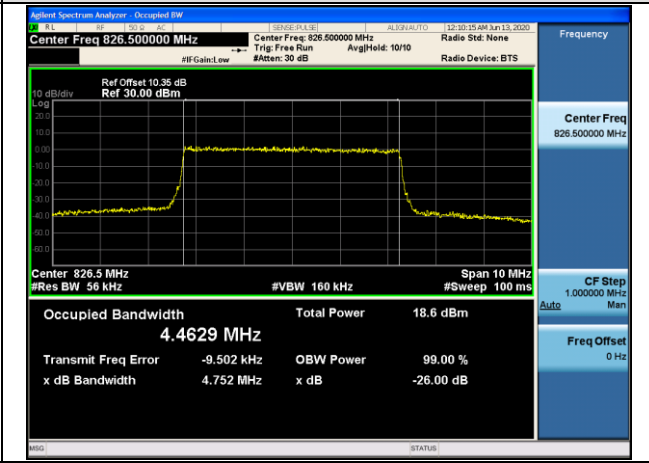

LCH_16QAM_25RB#0