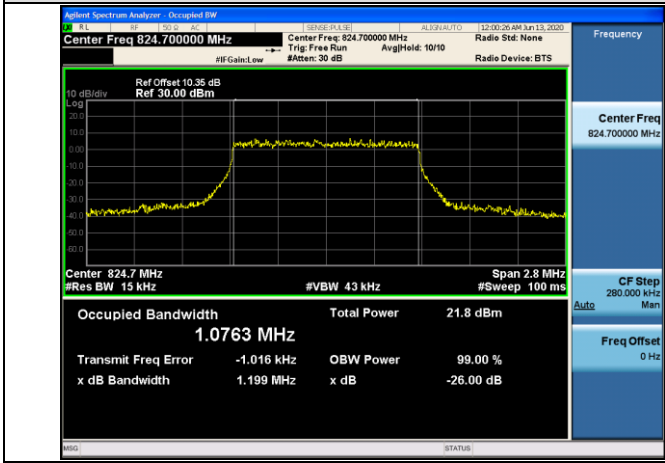

LTE Band 5  
 Channel Bandwidth: 1.4 MHz

LCH\_QPSK\_6RB#0

LCH\_16QAM\_6RB#0

MCH\_QPSK\_6RB#0

MCH\_16QAM\_6RB#0

HCH\_QPSK\_6RB#0

HCH\_16QAM\_6RB#0

Channel Bandwidth: 3 MHz