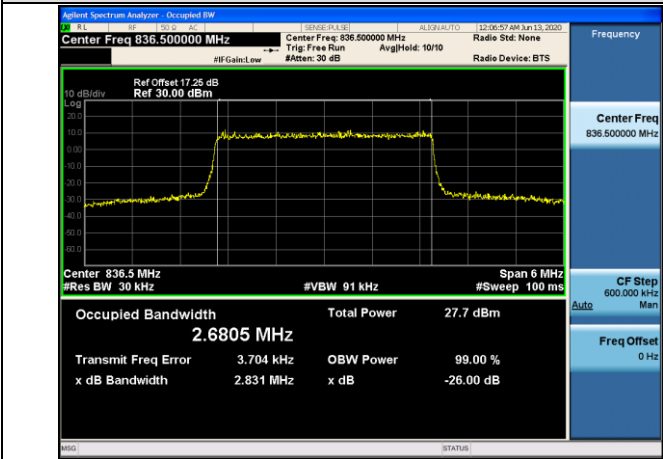

MCH_QPSK_15RB#0