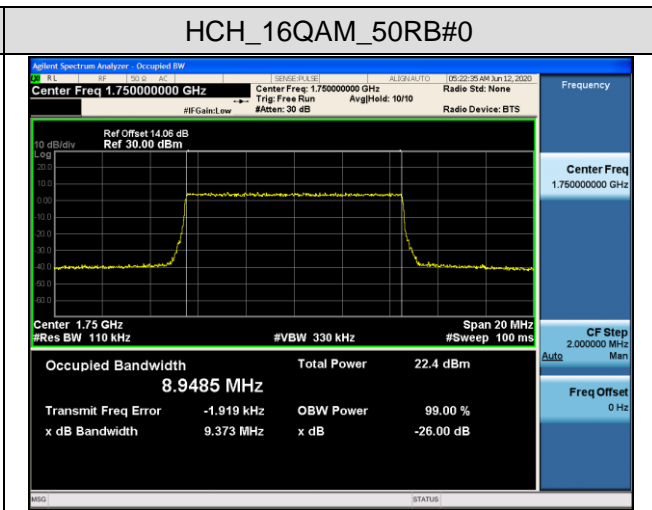

Channel Bandwidth: 10 MHz