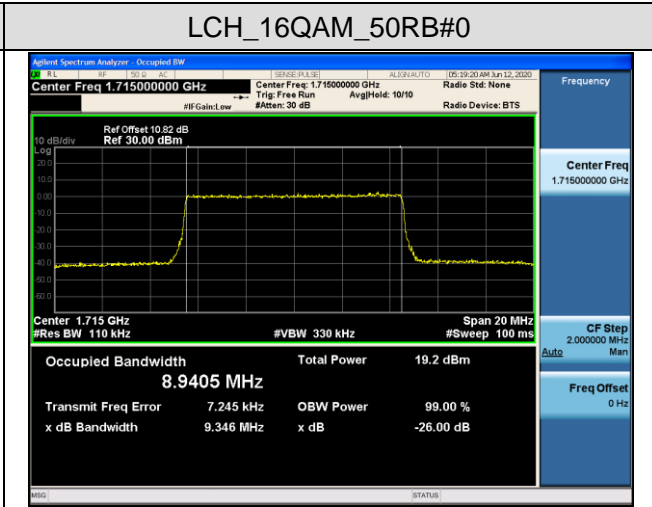

MCH\_16QAM\_25RB#0

HCH\_QPSK\_25RB#0

HCH\_16QAM\_25RB#0

Channel Bandwidth: 10 MHz

LCH\_QPSK\_50RB#0

LCH\_16QAM\_50RB#0

MCH\_QPSK\_50RB#0

MCH\_16QAM\_50RB#0