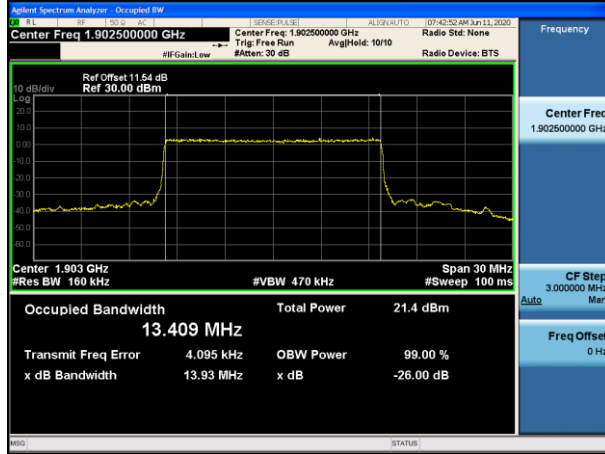

LCH\_16QAM\_75RB#0

MCH\_QPSK\_75RB#0

MCH\_16QAM\_75RB#0

HCH\_QPSK\_75RB#0

HCH\_16QAM\_75RB#0

Channel Bandwidth: 20 MHz

LCH\_QPSK\_100RB#0

LCH\_16QAM\_100RB#0

MCH\_QPSK\_100RB#0

MCH\_16QAM\_100RB#0

HCH\_QPSK\_100RB#0

HCH\_16QAM\_100RB#0

LTE Band 4  
 Channel Bandwidth: 1.4 MHz

Channel Bandwidth: 3 MHz

LCH\_QPSK\_15RB#0

LCH\_16QAM\_15RB#0