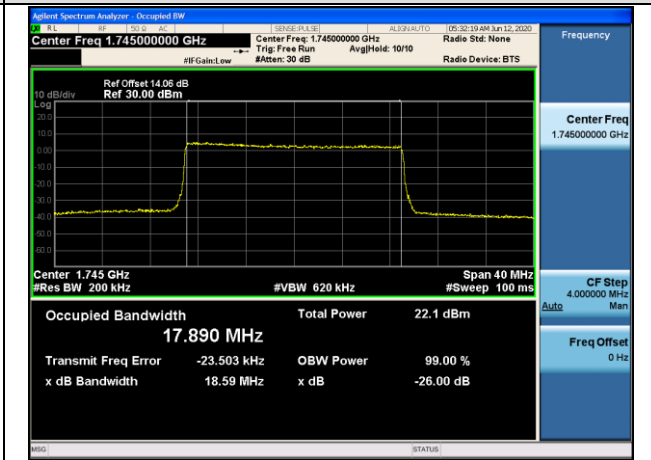

LTE Band 5  
 Channel Bandwidth: 1.4 MHz

LCH\_QPSK\_6RB#0

LCH\_16QAM\_6RB#0

MCH\_QPSK\_6RB#0

MCH\_16QAM\_6RB#0

HCH\_QPSK\_6RB#0

HCH\_16QAM\_6RB#0

Channel Bandwidth: 3 MHz