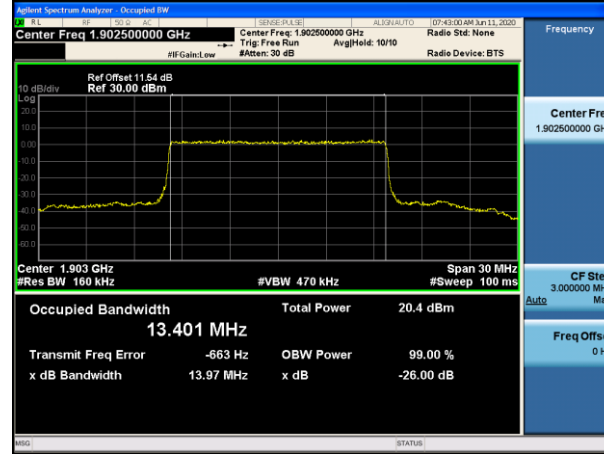

LCH\_16QAM\_75RB#0

MCH\_QPSK\_75RB#0

MCH\_16QAM\_75RB#0

HCH\_QPSK\_75RB#0

HCH\_16QAM\_75RB#0

Channel Bandwidth: 20 MHz

LCH\_QPSK\_100RB#0

LCH\_16QAM\_100RB#0

MCH\_QPSK\_100RB#0

MCH\_16QAM\_100RB#0

HCH\_QPSK\_100RB#0

HCH\_16QAM\_100RB#0

LTE Band 4  
 Channel Bandwidth: 1.4 MHz

Channel Bandwidth: 3 MHz

LCH\_QPSK\_15RB#0

LCH\_16QAM\_15RB#0