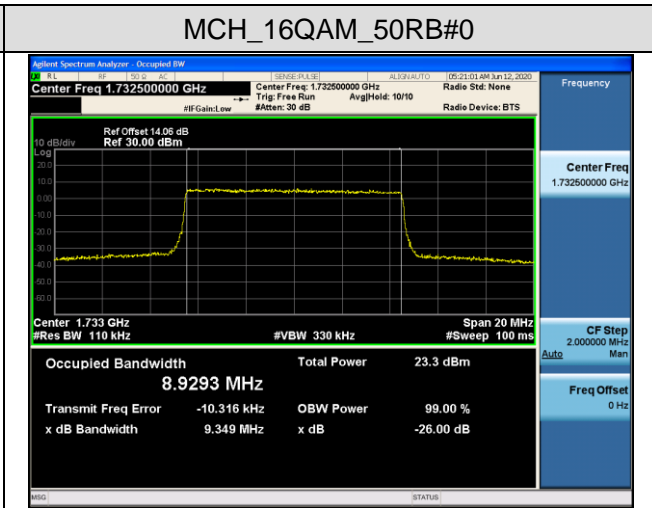

MCH\_16QAM\_25RB#0

HCH\_QPSK\_25RB#0

HCH\_16QAM\_25RB#0

Channel Bandwidth: 10 MHz

LCH\_QPSK\_50RB#0

LCH\_16QAM\_50RB#0

MCH\_QPSK\_50RB#0

MCH\_16QAM\_50RB#0