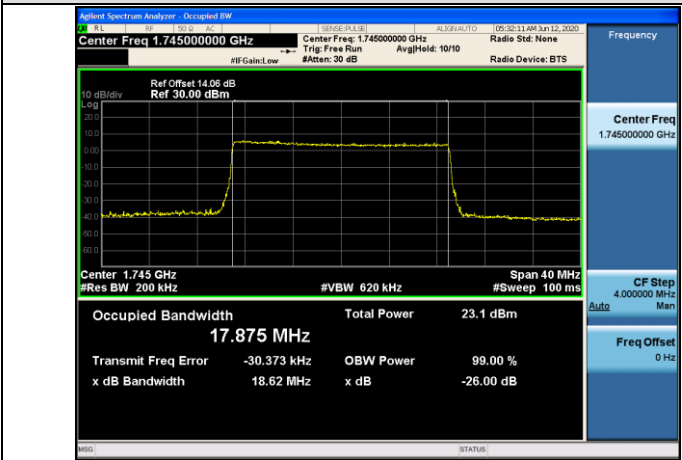

HCH_QPSK_100RB#0