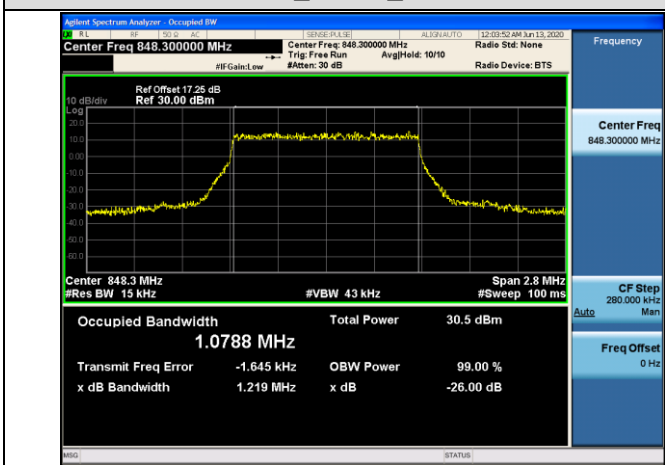

LTE Band 5  
 Channel Bandwidth: 1.4 MHz

LCH\_QPSK\_6RB#0

LCH\_16QAM\_6RB#0

MCH\_QPSK\_6RB#0

MCH\_16QAM\_6RB#0

HCH\_QPSK\_6RB#0

HCH\_16QAM\_6RB#0

Channel Bandwidth: 3 MHz