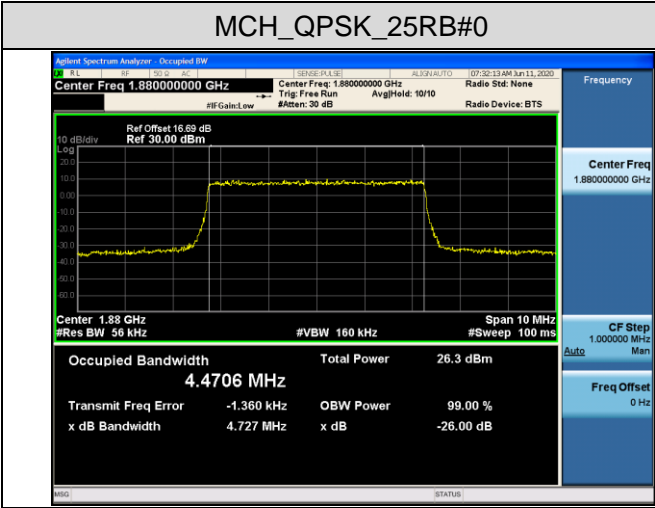

Channel Bandwidth: 5 MHz

LCH\_QPSK\_25RB#0

LCH\_16QAM\_25RB#0

MCH\_QPSK\_25RB#0

MCH\_16QAM\_25RB#0

HCH\_QPSK\_25RB#0

HCH\_16QAM\_25RB#0

Channel Bandwidth: 10 MHz