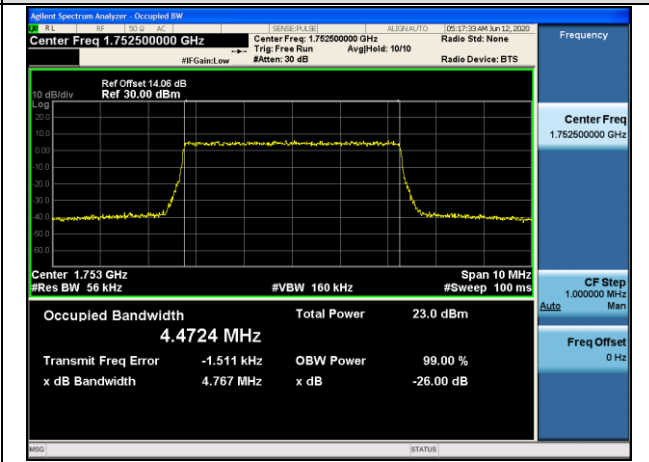

HCH_16QAM_25RB#0