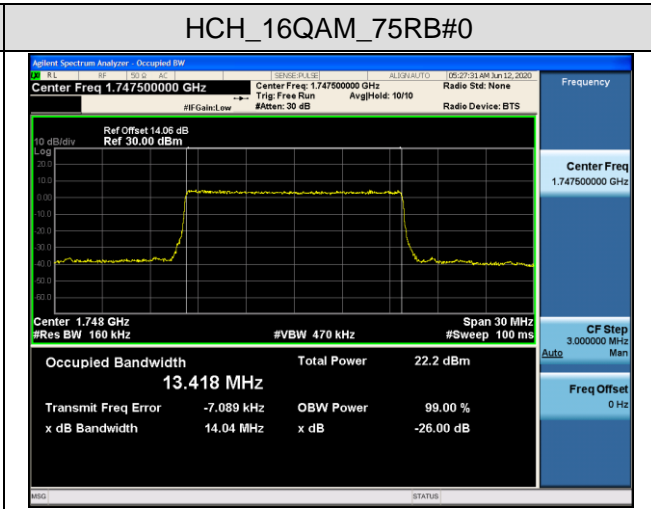

Channel Bandwidth: 15 MHz