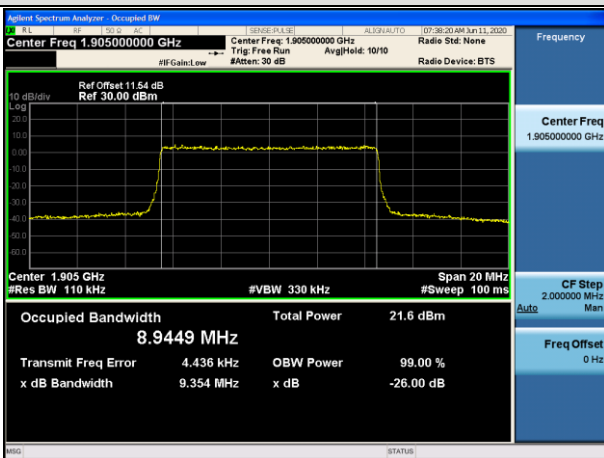

LCH\_QPSK\_50RB#0

LCH\_16QAM\_50RB#0

MCH\_QPSK\_50RB#0

MCH\_16QAM\_50RB#0

HCH\_QPSK\_50RB#0

HCH\_16QAM\_50RB#0

Channel Bandwidth: 15 MHz

LCH\_QPSK\_75RB#0