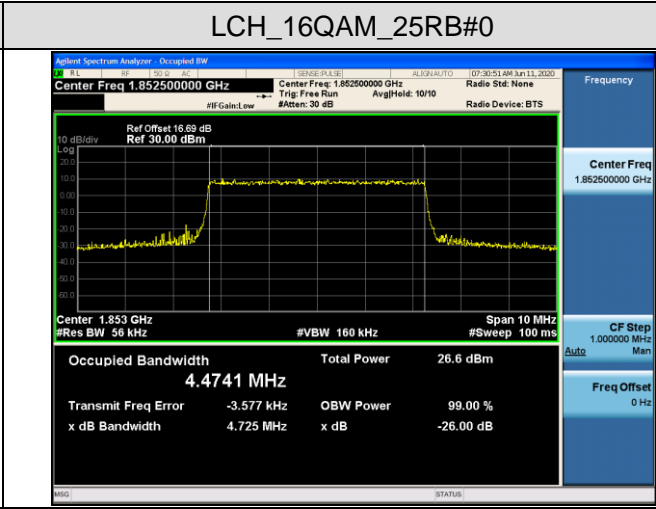

Channel Bandwidth: 5 MHz

LCH\_QPSK\_25RB#0

LCH\_16QAM\_25RB#0

MCH\_QPSK\_25RB#0

MCH\_16QAM\_25RB#0

HCH\_QPSK\_25RB#0

HCH\_16QAM\_25RB#0

Channel Bandwidth: 10 MHz

LCH\_QPSK\_50RB#0

LCH\_16QAM\_50RB#0

MCH\_QPSK\_50RB#0

MCH\_16QAM\_50RB#0

HCH\_QPSK\_50RB#0

HCH\_16QAM\_50RB#0

Channel Bandwidth: 15 MHz

LCH\_QPSK\_75RB#0