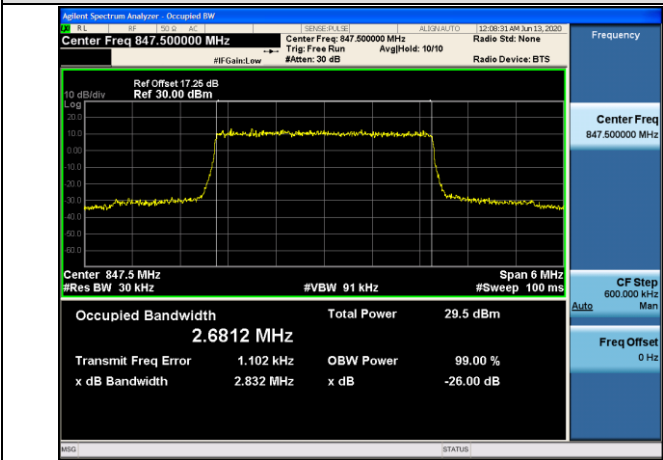

HCH_QPSK_15RB#0