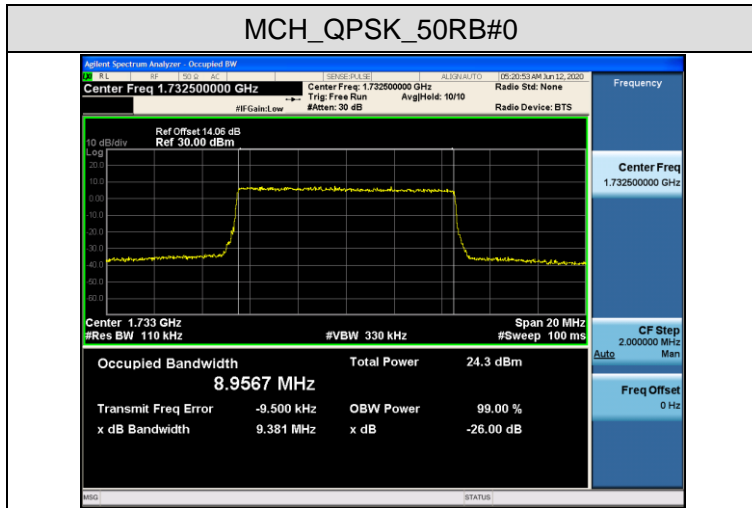

MCH\_16QAM\_25RB#0

HCH\_QPSK\_25RB#0

HCH\_16QAM\_25RB#0

Channel Bandwidth: 10 MHz

LCH\_QPSK\_50RB#0

LCH\_16QAM\_50RB#0

MCH\_QPSK\_50RB#0

MCH\_16QAM\_50RB#0