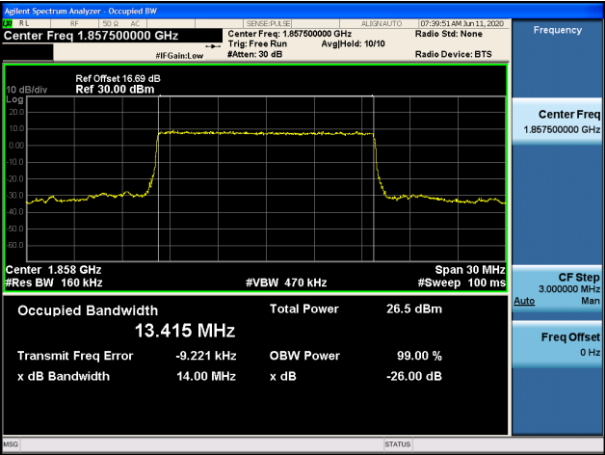

LCH\_QPSK\_50RB#0

LCH\_16QAM\_50RB#0

MCH\_QPSK\_50RB#0

MCH\_16QAM\_50RB#0

HCH\_QPSK\_50RB#0

HCH\_16QAM\_50RB#0

Channel Bandwidth: 15 MHz

LCH\_QPSK\_75RB#0