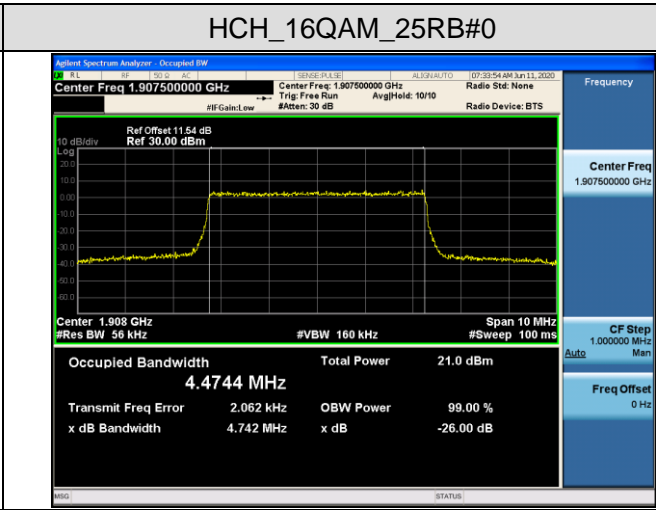

Channel Bandwidth: 5 MHz

LCH\_QPSK\_25RB#0

LCH\_16QAM\_25RB#0

MCH\_QPSK\_25RB#0

MCH\_16QAM\_25RB#0

HCH\_QPSK\_25RB#0

HCH\_16QAM\_25RB#0

Channel Bandwidth: 10 MHz

LCH\_QPSK\_50RB#0

LCH\_16QAM\_50RB#0

MCH\_QPSK\_50RB#0

MCH\_16QAM\_50RB#0

HCH\_QPSK\_50RB#0

HCH\_16QAM\_50RB#0

Channel Bandwidth: 15 MHz

LCH\_QPSK\_75RB#0