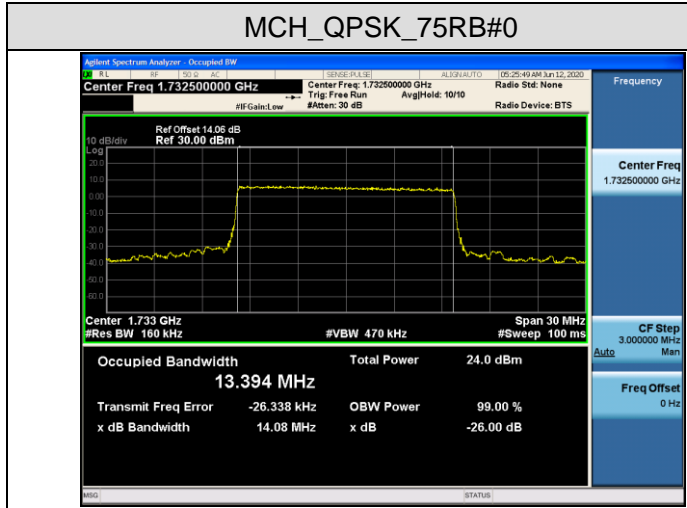

HCH\_QPSK\_50RB#0

HCH\_16QAM\_50RB#0

Channel Bandwidth: 15 MHz

LCH\_QPSK\_75RB#0

LCH\_16QAM\_75RB#0

MCH\_QPSK\_75RB#0

MCH\_16QAM\_75RB#0

HCH\_QPSK\_75RB#0