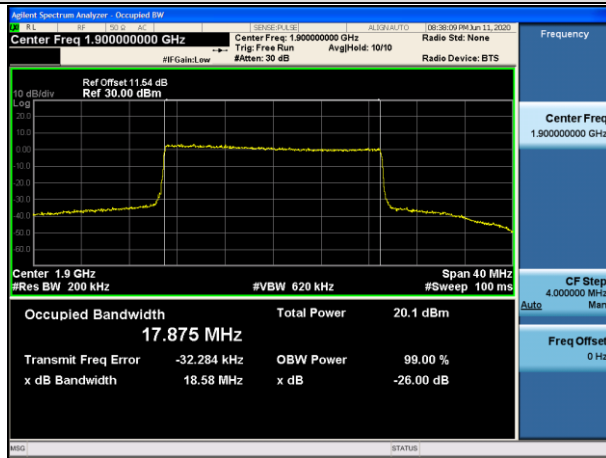

MCH\_QPSK\_100RB#0

MCH\_16QAM\_100RB#0

HCH\_QPSK\_100RB#0

HCH\_16QAM\_100RB#0

LTE Band 4  
 Channel Bandwidth: 1.4 MHz

Channel Bandwidth: 3 MHz

LCH\_QPSK\_15RB#0

LCH\_16QAM\_15RB#0