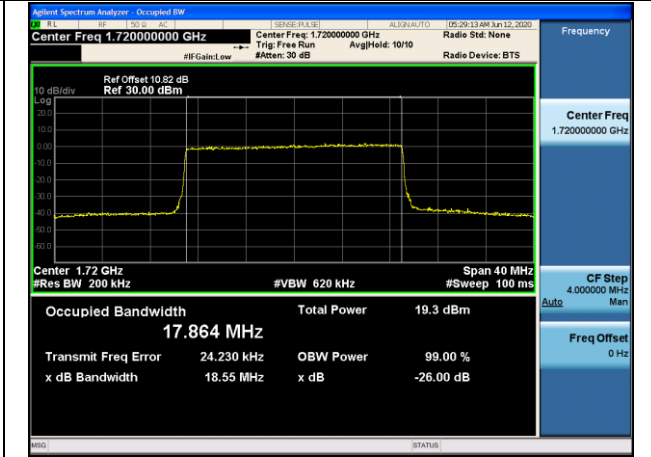

LCH_16QAM_100RB#0