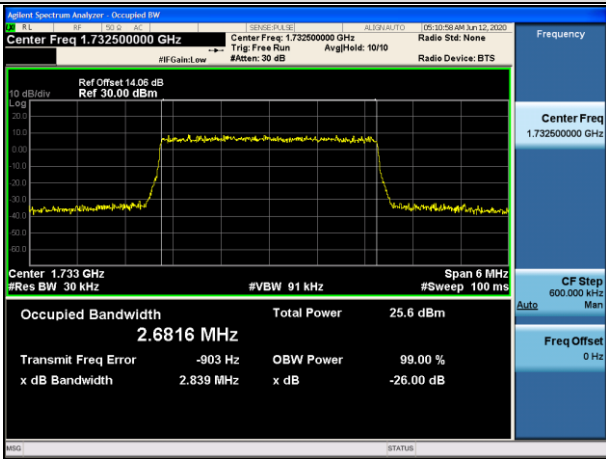

MCH_QPSK_15RB#0