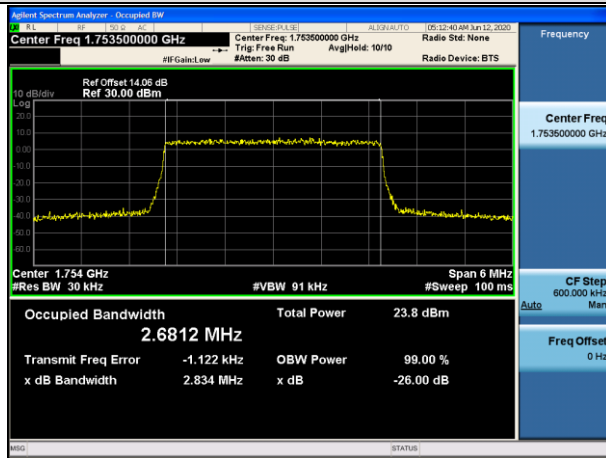

MCH\_QPSK\_15RB#0

MCH\_16QAM\_15RB#0

HCH\_QPSK\_15RB#0

HCH\_16QAM\_15RB#0

Channel Bandwidth: 5 MHz

LCH\_QPSK\_25RB#0

LCH\_16QAM\_25RB#0

MCH\_QPSK\_25RB#0