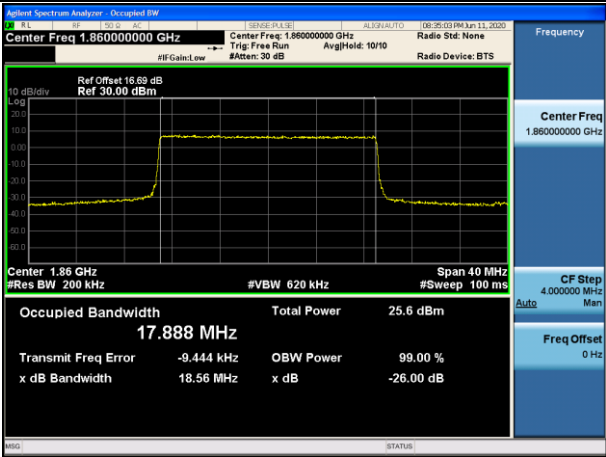

LCH\_16QAM\_75RB#0

MCH\_QPSK\_75RB#0

MCH\_16QAM\_75RB#0

HCH\_QPSK\_75RB#0

HCH\_16QAM\_75RB#0

Channel Bandwidth: 20 MHz

LCH\_QPSK\_100RB#0

LCH\_16QAM\_100RB#0

MCH\_QPSK\_100RB#0

MCH\_16QAM\_100RB#0

HCH\_QPSK\_100RB#0

HCH\_16QAM\_100RB#0

LTE Band 4  
 Channel Bandwidth: 1.4 MHz

Channel Bandwidth: 3 MHz

LCH\_QPSK\_15RB#0

LCH\_16QAM\_15RB#0