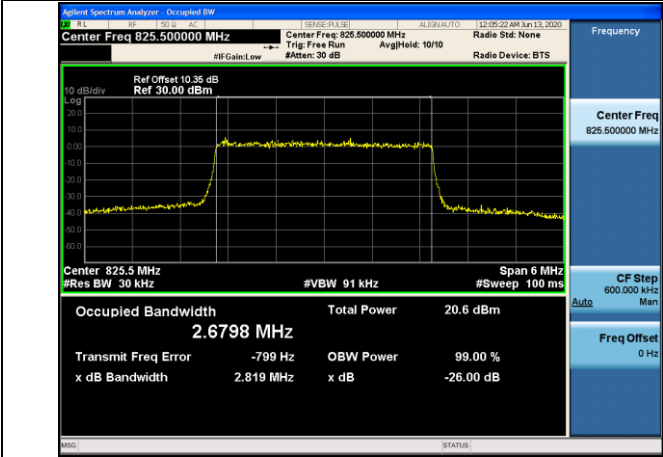

Channel Bandwidth: 3 MHz

LCH_QPSK_15RB#0