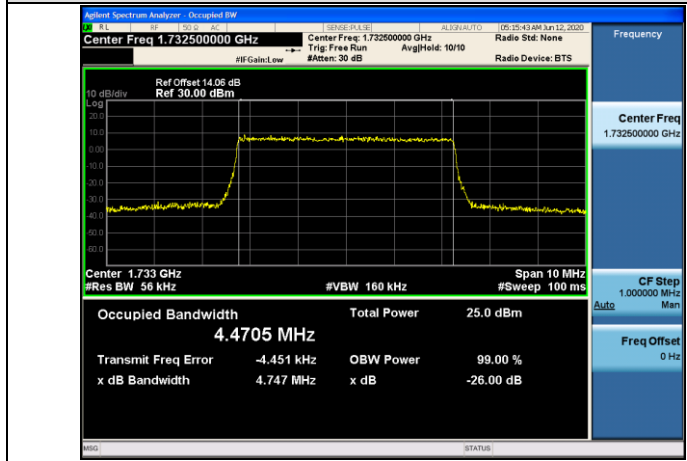

MCH\_QPSK\_15RB#0

MCH\_16QAM\_15RB#0

HCH\_QPSK\_15RB#0

HCH\_16QAM\_15RB#0

Channel Bandwidth: 5 MHz

LCH\_QPSK\_25RB#0

LCH\_16QAM\_25RB#0

MCH\_QPSK\_25RB#0