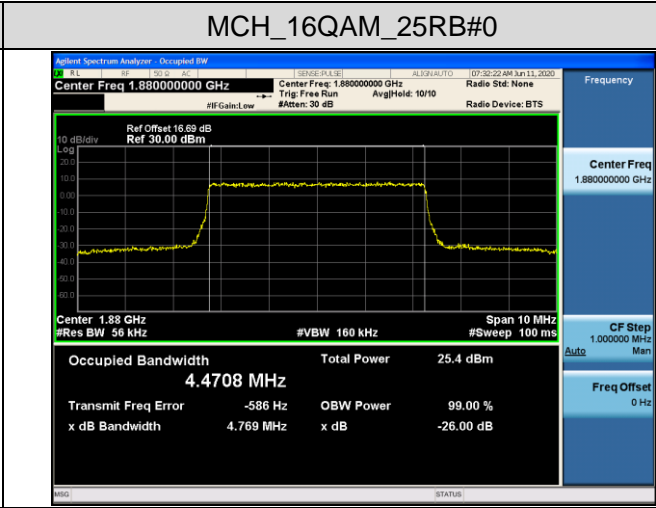

Channel Bandwidth: 5 MHz

LCH\_QPSK\_25RB#0

LCH\_16QAM\_25RB#0

MCH\_QPSK\_25RB#0

MCH\_16QAM\_25RB#0

HCH\_QPSK\_25RB#0

HCH\_16QAM\_25RB#0

Channel Bandwidth: 10 MHz

LCH\_QPSK\_50RB#0

LCH\_16QAM\_50RB#0

MCH\_QPSK\_50RB#0

MCH\_16QAM\_50RB#0

HCH\_QPSK\_50RB#0

HCH\_16QAM\_50RB#0

Channel Bandwidth: 15 MHz

LCH\_QPSK\_75RB#0