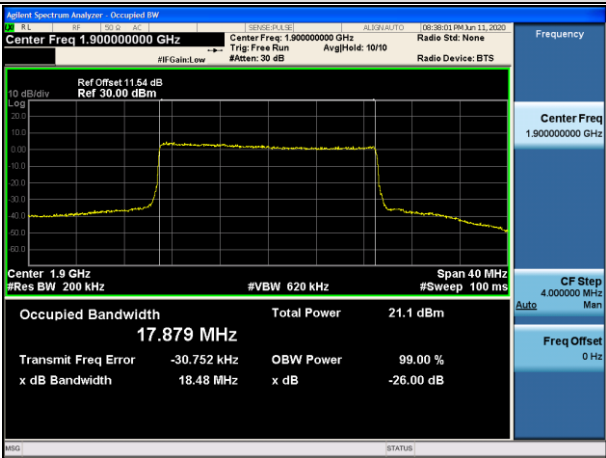

LCH\_16QAM\_75RB#0

MCH\_QPSK\_75RB#0

MCH\_16QAM\_75RB#0

HCH\_QPSK\_75RB#0

HCH\_16QAM\_75RB#0

Channel Bandwidth: 20 MHz

LCH\_QPSK\_100RB#0

LCH\_16QAM\_100RB#0

MCH\_QPSK\_100RB#0

MCH\_16QAM\_100RB#0

HCH\_QPSK\_100RB#0

HCH\_16QAM\_100RB#0

LTE Band 4  
 Channel Bandwidth: 1.4 MHz

Channel Bandwidth: 3 MHz

LCH\_QPSK\_15RB#0

LCH\_16QAM\_15RB#0