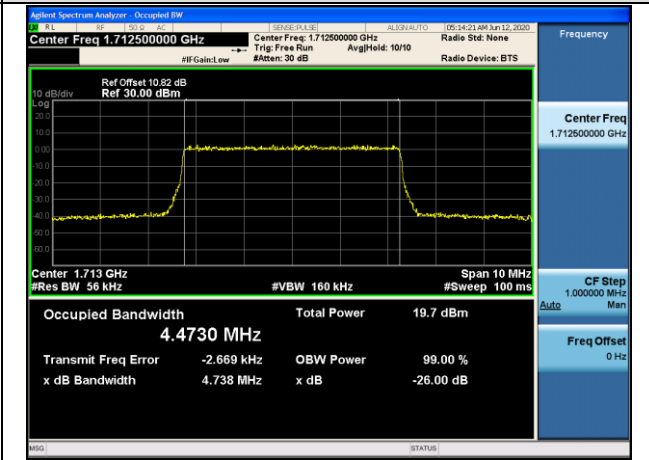

MCH\_QPSK\_15RB#0

MCH\_16QAM\_15RB#0

HCH\_QPSK\_15RB#0

HCH\_16QAM\_15RB#0

Channel Bandwidth: 5 MHz

LCH\_QPSK\_25RB#0

LCH\_16QAM\_25RB#0

MCH\_QPSK\_25RB#0