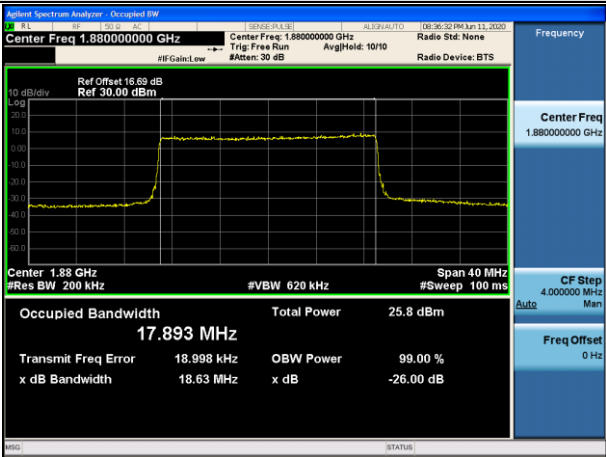

LCH\_16QAM\_75RB#0

MCH\_QPSK\_75RB#0

MCH\_16QAM\_75RB#0

HCH\_QPSK\_75RB#0

HCH\_16QAM\_75RB#0

Channel Bandwidth: 20 MHz

LCH\_QPSK\_100RB#0

LCH\_16QAM\_100RB#0

MCH\_QPSK\_100RB#0

MCH\_16QAM\_100RB#0

HCH\_QPSK\_100RB#0

HCH\_16QAM\_100RB#0

LTE Band 4  
 Channel Bandwidth: 1.4 MHz

Channel Bandwidth: 3 MHz

LCH\_QPSK\_15RB#0

LCH\_16QAM\_15RB#0