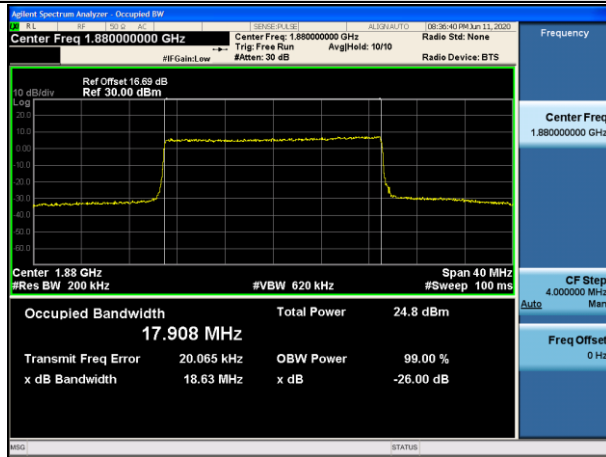

LCH\_16QAM\_75RB#0

MCH\_QPSK\_75RB#0

MCH\_16QAM\_75RB#0

HCH\_QPSK\_75RB#0

HCH\_16QAM\_75RB#0

Channel Bandwidth: 20 MHz

LCH\_QPSK\_100RB#0

LCH\_16QAM\_100RB#0

MCH\_QPSK\_100RB#0

MCH\_16QAM\_100RB#0

HCH\_QPSK\_100RB#0

HCH\_16QAM\_100RB#0

LTE Band 4  
 Channel Bandwidth: 1.4 MHz

Channel Bandwidth: 3 MHz

LCH\_QPSK\_15RB#0

LCH\_16QAM\_15RB#0