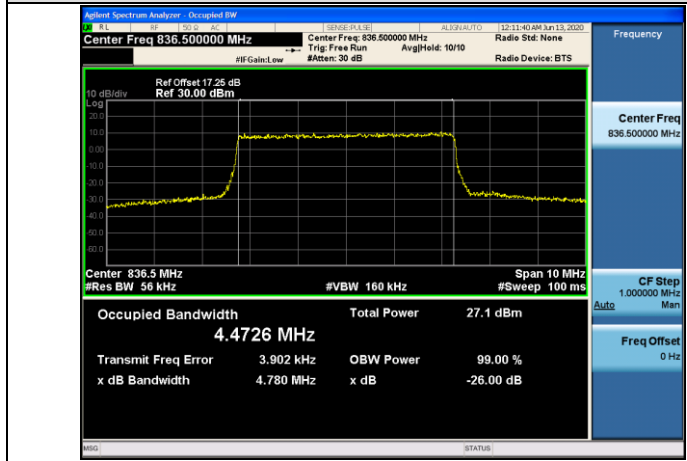

MCH_QPSK_25RB#0