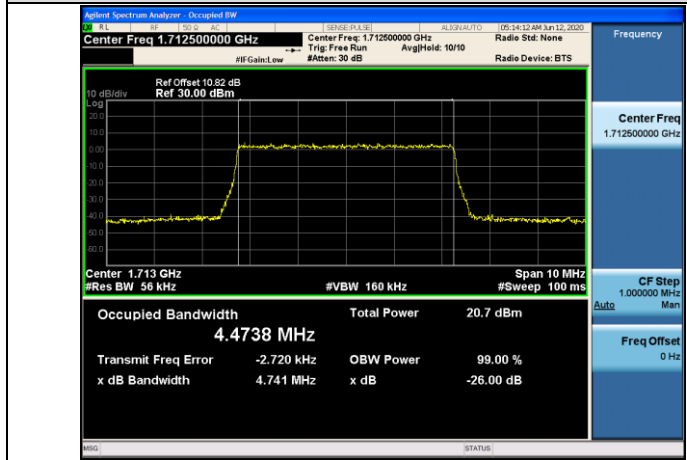

MCH\_QPSK\_15RB#0

MCH\_16QAM\_15RB#0

HCH\_QPSK\_15RB#0

HCH\_16QAM\_15RB#0

Channel Bandwidth: 5 MHz

LCH\_QPSK\_25RB#0

LCH\_16QAM\_25RB#0

MCH\_QPSK\_25RB#0