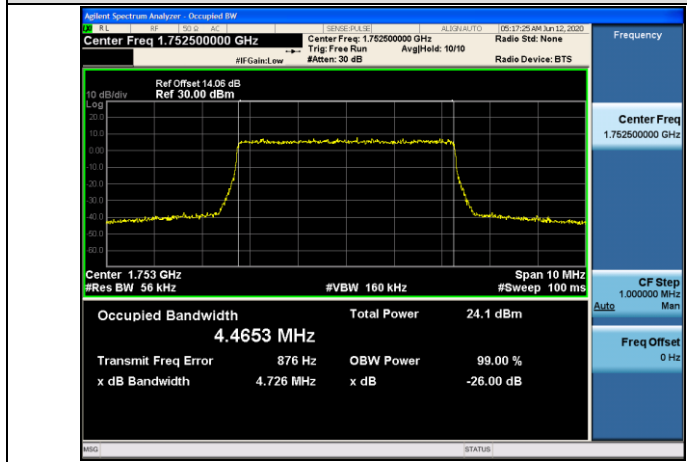

HCH_QPSK_25RB#0