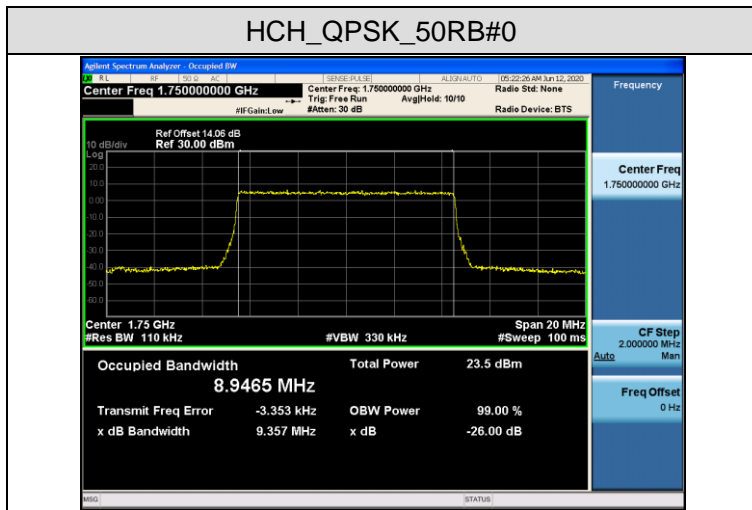

Channel Bandwidth: 10 MHz