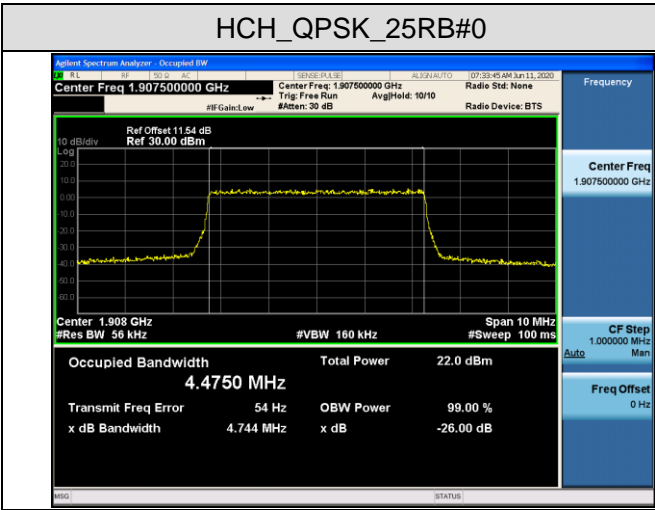

Channel Bandwidth: 5 MHz

LCH\_QPSK\_25RB#0

LCH\_16QAM\_25RB#0

MCH\_QPSK\_25RB#0

MCH\_16QAM\_25RB#0

HCH\_QPSK\_25RB#0

HCH\_16QAM\_25RB#0

Channel Bandwidth: 10 MHz