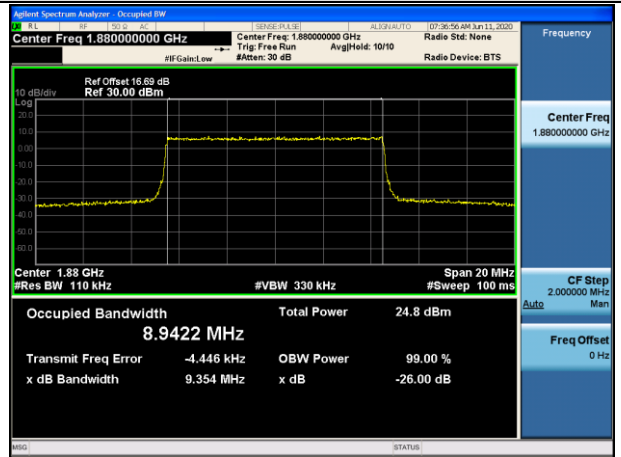

LCH\_QPSK\_50RB#0

LCH\_16QAM\_50RB#0

MCH\_QPSK\_50RB#0

MCH\_16QAM\_50RB#0

HCH\_QPSK\_50RB#0

HCH\_16QAM\_50RB#0

Channel Bandwidth: 15 MHz

LCH\_QPSK\_75RB#0