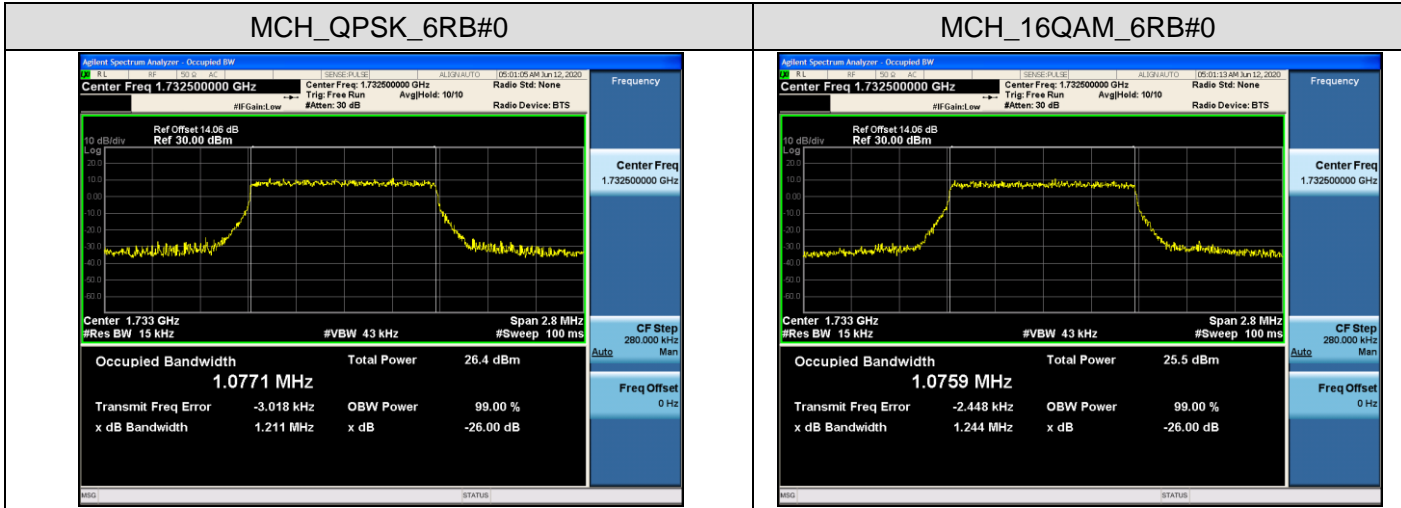

MCH\_QPSK\_100RB#0

MCH\_16QAM\_100RB#0

HCH\_QPSK\_100RB#0

HCH\_16QAM\_100RB#0

LTE Band 4  
 Channel Bandwidth: 1.4 MHz

Channel Bandwidth: 3 MHz

LCH\_QPSK\_15RB#0

LCH\_16QAM\_15RB#0