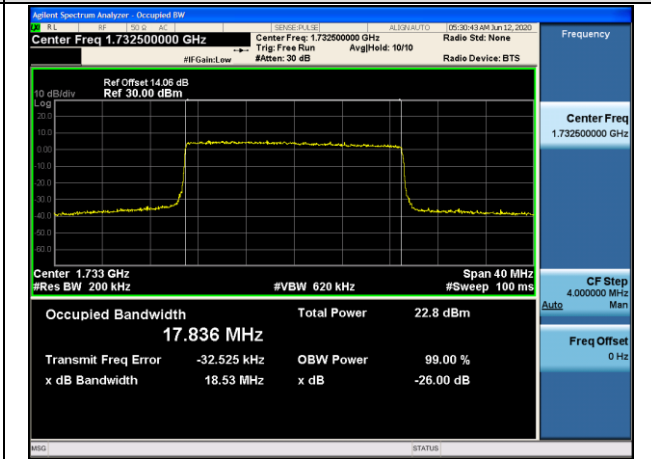

MCH_16QAM_100RB#0