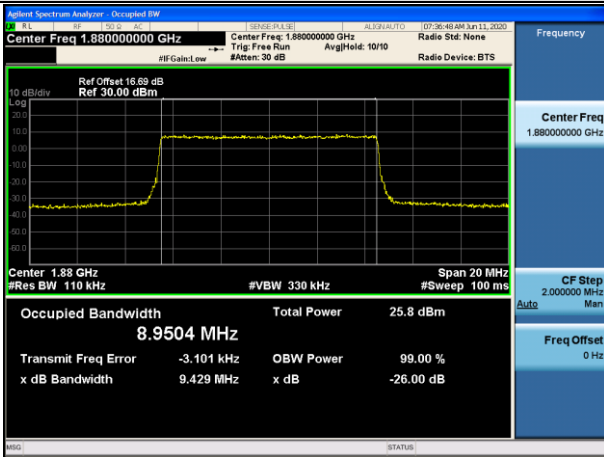

Channel Bandwidth: 5 MHz

LCH\_QPSK\_25RB#0

LCH\_16QAM\_25RB#0

MCH\_QPSK\_25RB#0

MCH\_16QAM\_25RB#0

HCH\_QPSK\_25RB#0

HCH\_16QAM\_25RB#0

Channel Bandwidth: 10 MHz

LCH\_QPSK\_50RB#0

LCH\_16QAM\_50RB#0

MCH\_QPSK\_50RB#0

MCH\_16QAM\_50RB#0

HCH\_QPSK\_50RB#0

HCH\_16QAM\_50RB#0

Channel Bandwidth: 15 MHz

LCH\_QPSK\_75RB#0