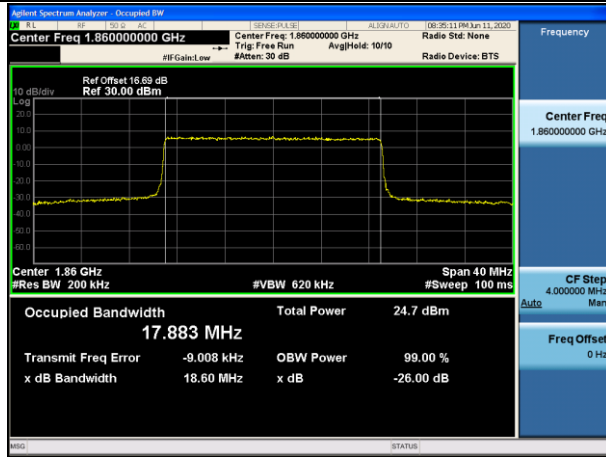

LCH\_16QAM\_75RB#0

MCH\_QPSK\_75RB#0

MCH\_16QAM\_75RB#0

HCH\_QPSK\_75RB#0

HCH\_16QAM\_75RB#0

Channel Bandwidth: 20 MHz

LCH\_QPSK\_100RB#0

LCH\_16QAM\_100RB#0

MCH\_QPSK\_100RB#0

MCH\_16QAM\_100RB#0

HCH\_QPSK\_100RB#0

HCH\_16QAM\_100RB#0

LTE Band 4  
 Channel Bandwidth: 1.4 MHz

Channel Bandwidth: 3 MHz

LCH\_QPSK\_15RB#0

LCH\_16QAM\_15RB#0