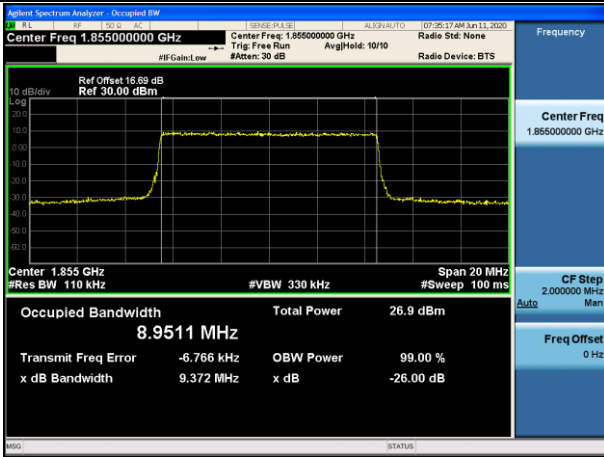

Channel Bandwidth: 10 MHz

LCH_QPSK_50RB#0