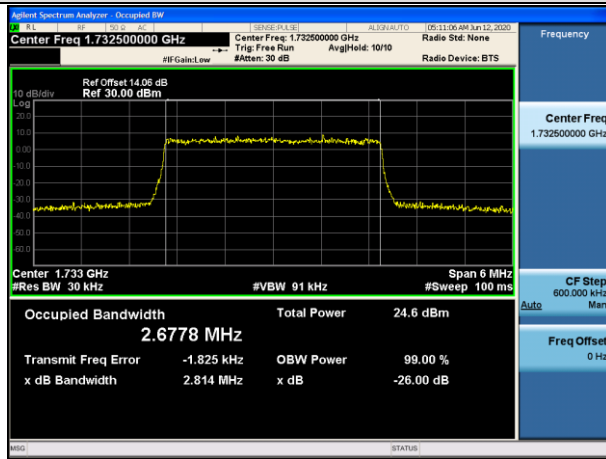

MCH_16QAM_15RB#0