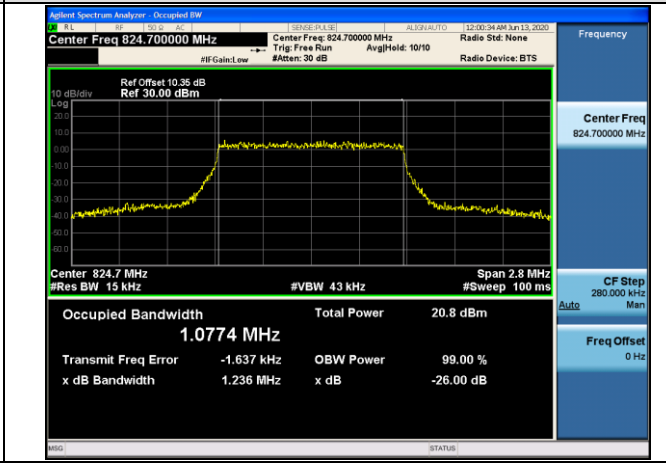

LTE Band 5  
 Channel Bandwidth: 1.4 MHz

LCH\_QPSK\_6RB#0

LCH\_16QAM\_6RB#0

MCH\_QPSK\_6RB#0

MCH\_16QAM\_6RB#0

HCH\_QPSK\_6RB#0

HCH\_16QAM\_6RB#0

Channel Bandwidth: 3 MHz