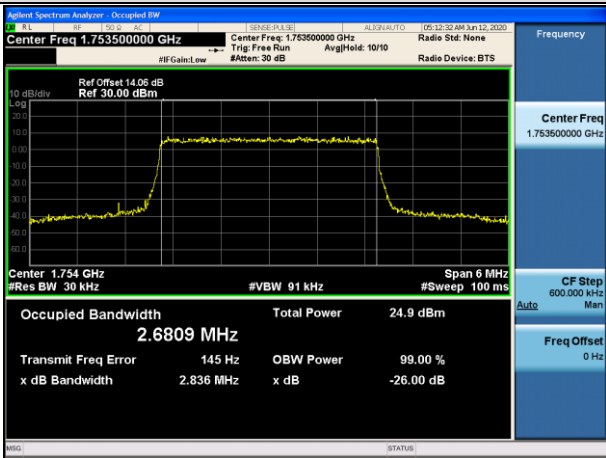

HCH_QPSK_15RB#0