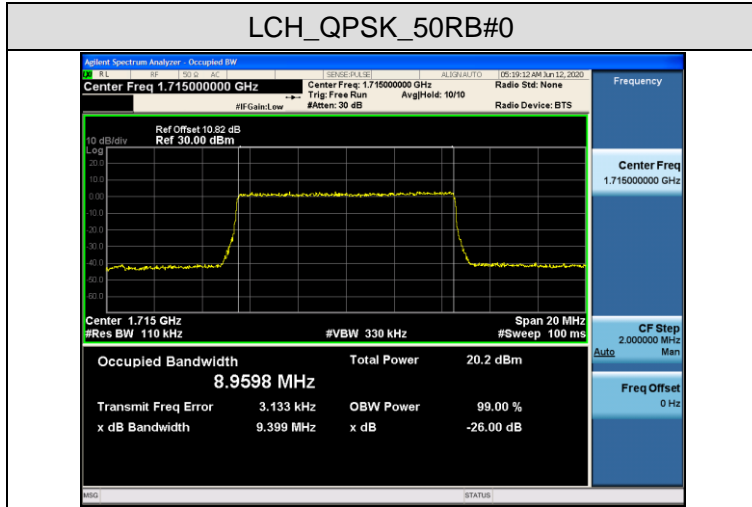

MCH\_16QAM\_25RB#0

HCH\_QPSK\_25RB#0

HCH\_16QAM\_25RB#0

Channel Bandwidth: 10 MHz

LCH\_QPSK\_50RB#0

LCH\_16QAM\_50RB#0

MCH\_QPSK\_50RB#0

MCH\_16QAM\_50RB#0