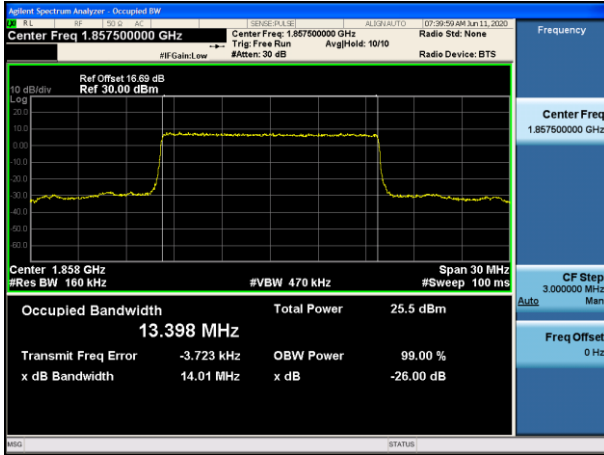

LCH_16QAM_75RB#0