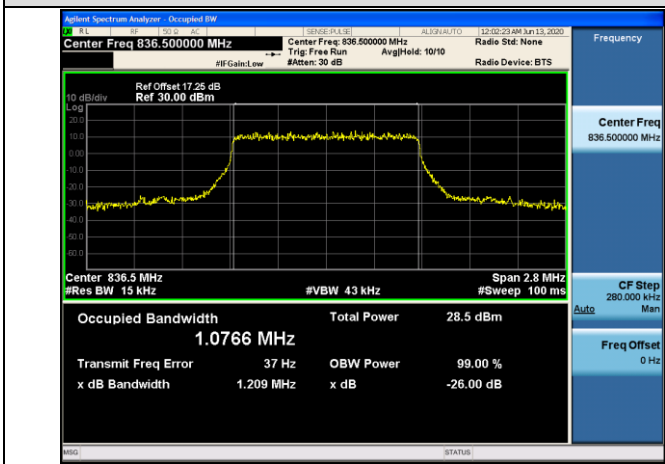

LTE Band 5  
 Channel Bandwidth: 1.4 MHz

LCH\_QPSK\_6RB#0

LCH\_16QAM\_6RB#0

MCH\_QPSK\_6RB#0

MCH\_16QAM\_6RB#0

HCH\_QPSK\_6RB#0

HCH\_16QAM\_6RB#0

Channel Bandwidth: 3 MHz