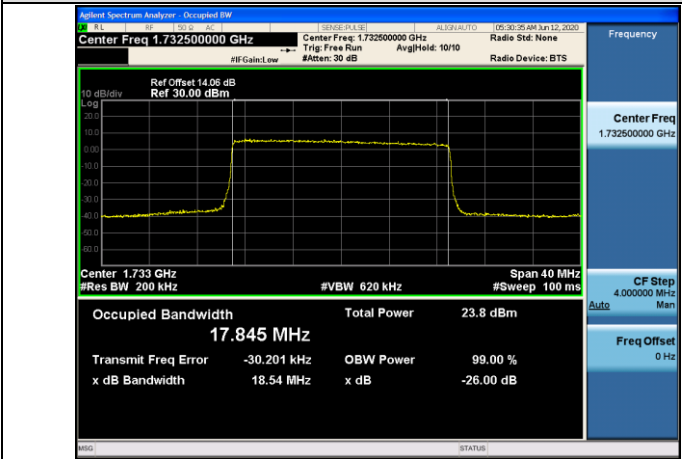

MCH_QPSK_100RB#0