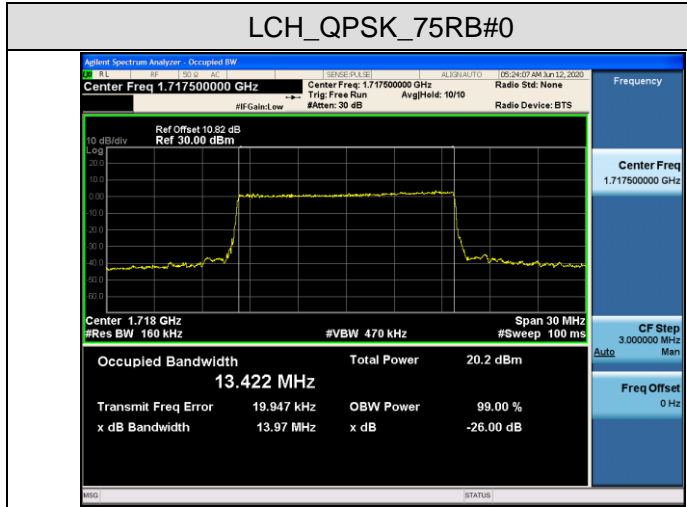

HCH\_QPSK\_50RB#0

HCH\_16QAM\_50RB#0

Channel Bandwidth: 15 MHz

LCH\_QPSK\_75RB#0

LCH\_16QAM\_75RB#0

MCH\_QPSK\_75RB#0

MCH\_16QAM\_75RB#0

HCH\_QPSK\_75RB#0