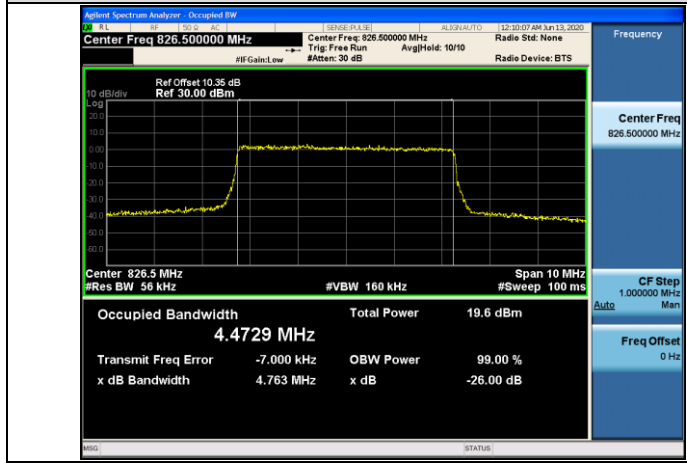

Channel Bandwidth: 5 MHz

LCH_QPSK_25RB#0