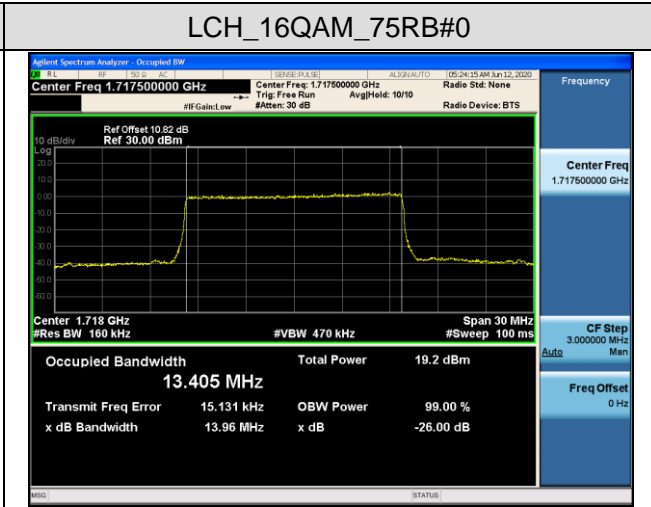

HCH\_QPSK\_50RB#0

HCH\_16QAM\_50RB#0

Channel Bandwidth: 15 MHz

LCH\_QPSK\_75RB#0

LCH\_16QAM\_75RB#0

MCH\_QPSK\_75RB#0

MCH\_16QAM\_75RB#0

HCH\_QPSK\_75RB#0