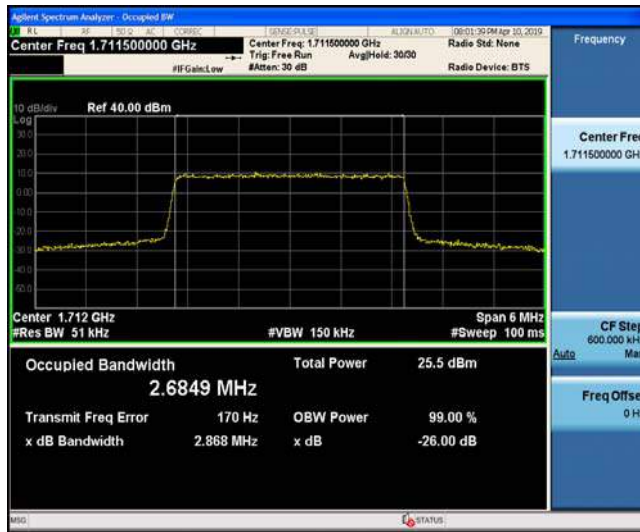

Hotline 400-003-0500
www.anbotek.com

Band4_1.4MHz_QPSK_20175_6RB#0

Band4_1.4MHz_QPSK_20393_6RB#0

Band4_1.4MHz_16QAM_19957_6RB#0

Band4_1.4MHz_16QAM_20175_6RB#0

Band4_1.4MHz_16QAM_20393_6RB#0

Band4_3MHz_QPSK_19965_15RB#0