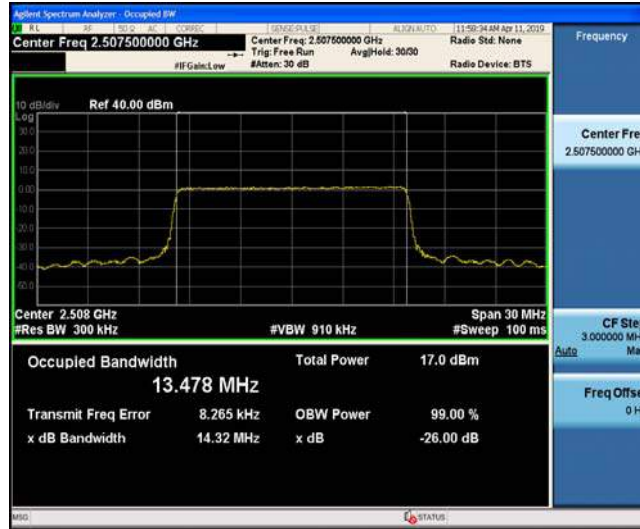

Band7_15MHz_QPSK_21100_75RB#0