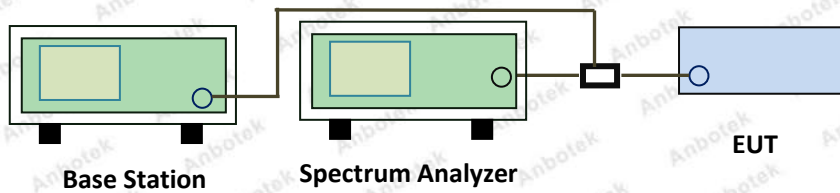

7.2. Test Setup

7.3. Test Procedure

1. The RF output of the transceiver was connected to a spectrum analyzer through appropriate attenuation.
2. The resolution bandwidth of the spectrum analyzer was set at 1MHz, sufficient scans were taken to show the out of band Emissions if any up to 10th harmonic.
3. For the out of band: Set the RBW= 1MHz, VBW = 3MHz, Start=30MHz, Stop= 10th harmonic.