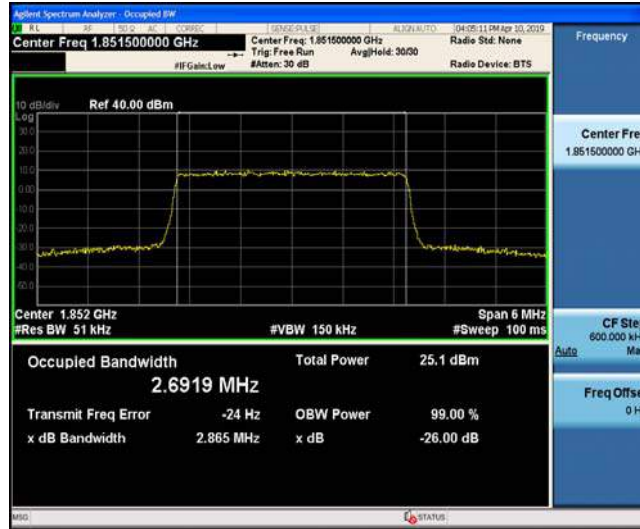

Band2_3MHz_QPSK_18900_15RB#0