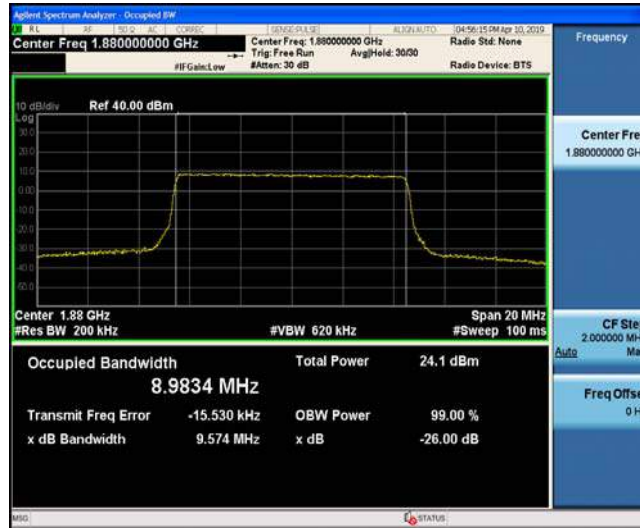

Band2_10MHz_QPSK_19150_50RB#0