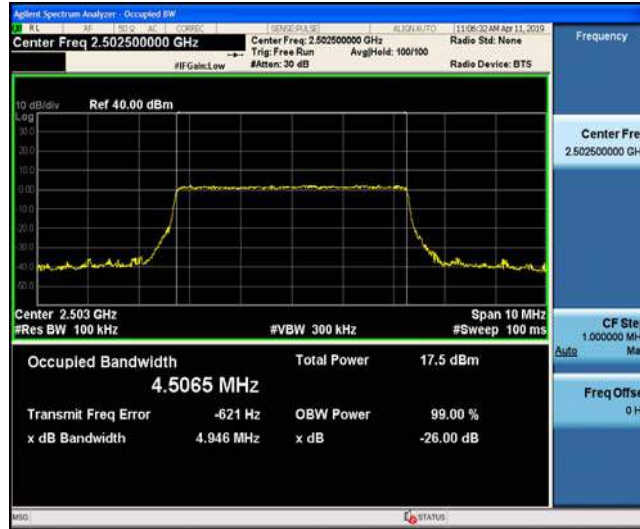

Hotline 400-003-0500
www.anbotek.com

Band7_5MHz_QPSK_21100_25RB#0

Band7_5MHz_QPSK_21425_25RB#0

Band7_5MHz_16QAM_20775_25RB#0

Band7_5MHz_16QAM_21100_25RB#0

Band7_5MHz_16QAM_21425_25RB#0

Band7_10MHz_QPSK_20800_50RB#0