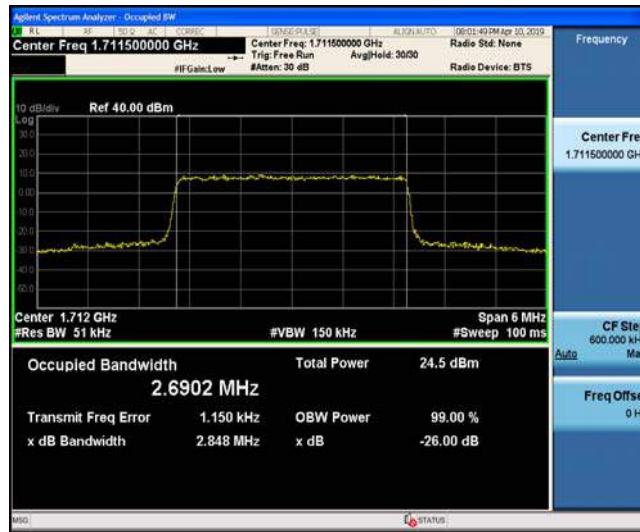

Band4_3MHz_16QAM_20175_15RB#0