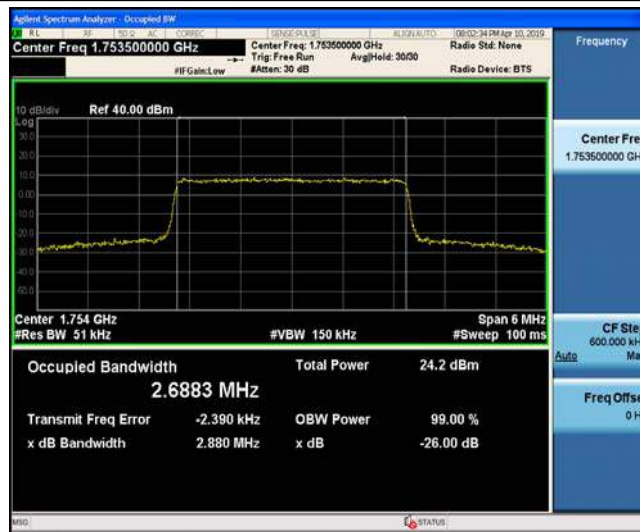

Band4_3MHz_QPSK_20175_15RB#0

Band4_3MHz_QPSK_20385_15RB#0

Band4_3MHz_16QAM_19965_15RB#0

Band4_3MHz_16QAM_20175_15RB#0

Band4_3MHz_16QAM_20385_15RB#0

Band4_5MHz_QPSK_19975_25RB#0

Shenzhen Anbotek Compliance Laboratory Limited