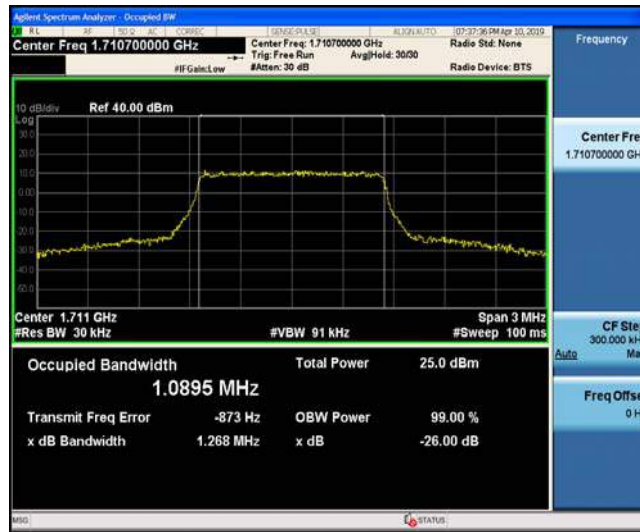

Hotline 400-003-0500
www.anbotek.com

Band4_1.4MHz_QPSK_20175_6RB#0

Band4_1.4MHz_QPSK_20393_6RB#0

Band4_1.4MHz_16QAM_19957_6RB#0

Band4_1.4MHz_16QAM_20175_6RB#0

Band4_1.4MHz_16QAM_20393_6RB#0

Band4_3MHz_QPSK_19965_15RB#0