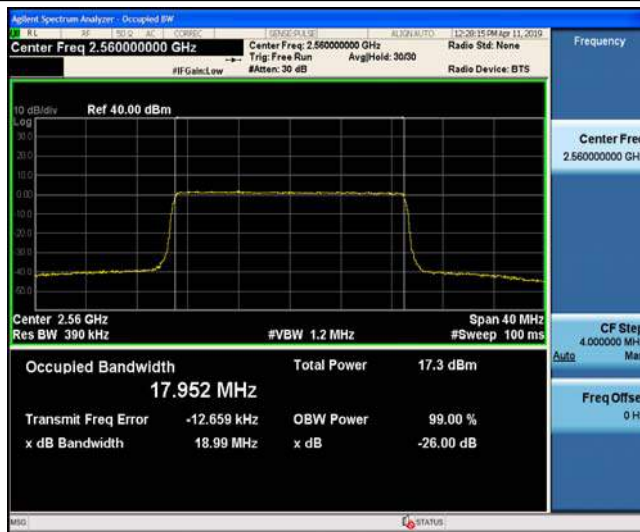

Band7_20MHz_16QAM_20850_100RB#0

Shenzhen Anbotek Compliance Laboratory Limited

Address: 1/F, Building D, Sogood Science and Technology Park, Sanwei Community, Hangcheng Street, Bao'an District, Shenzhen, Guangdong, China.
Tel: (86)755-26066440 Fax: (86)755-26014772 Email: service@anbotek.com

Hotline 400-003-0500
www.anbotek.com