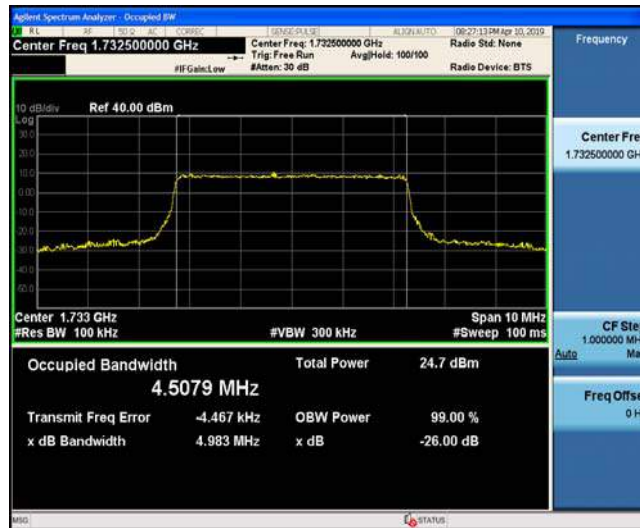

Hotline 400-003-0500
www.anbotek.com

Band4_5MHz_16QAM_20175_25RB#0

Band4_5MHz_16QAM_20375_25RB#0

Band4_10MHz_QPSK_20000_50RB#0

Band4_10MHz_QPSK_20175_50RB#0

Band4_10MHz_QPSK_20350_50RB#0

Band4_10MHz_16QAM_20000_50RB#0