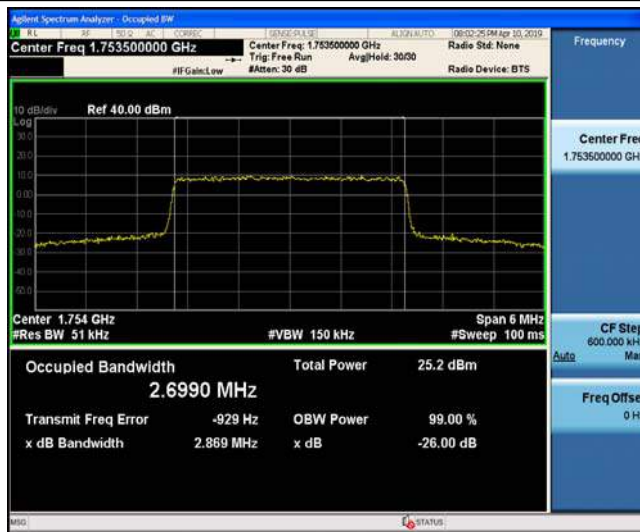

Band4_3MHz_16QAM_19965_15RB#0