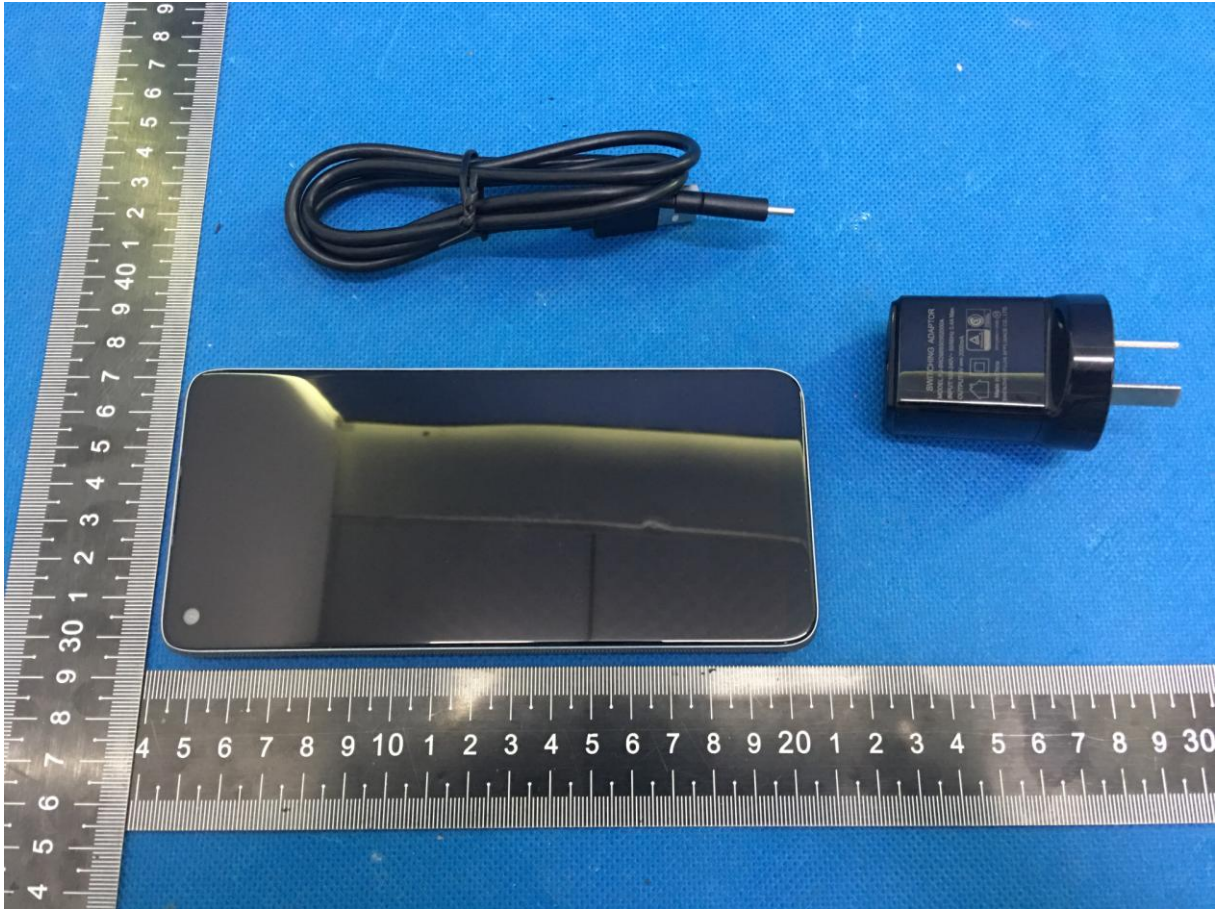

FCC ID: 2ALP3F1

Model Name: SmartwayF1

External Photographs

Photo1

Photo2

Photo3

Photo4

Photo5