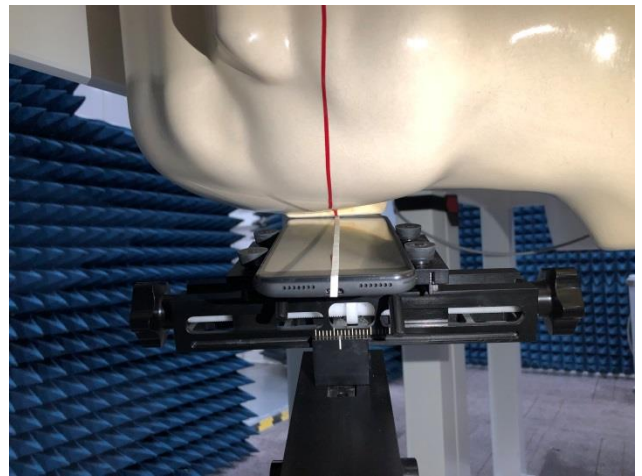

EUT Photos (Model: T2)

EUT Antenna Locations

SAR Test Setup Photos

Head

Right Cheek

Right Tilted

Left Cheek

Left Tilted

Body

Front side (10mm)

Back side(10mm)

Top side(10mm)

Bottom side(10mm)

Left side(10mm)

Right side(10mm)