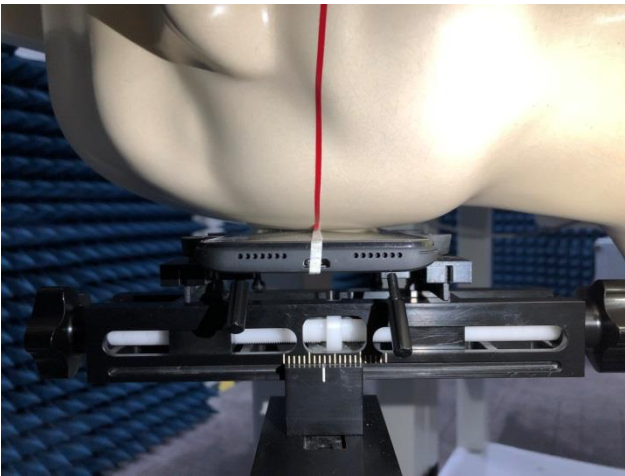

EUT Photos (Model: T2)

EUT Antenna Locations

SAR Test Setup Photos

Head

Right Cheek

Right Tilted

Left Cheek

Left Tilted

Body

Front side (10mm)

Back side(10mm)

Top side(10mm)

Bottom side(10mm)

Left side(10mm)

Right side(10mm)