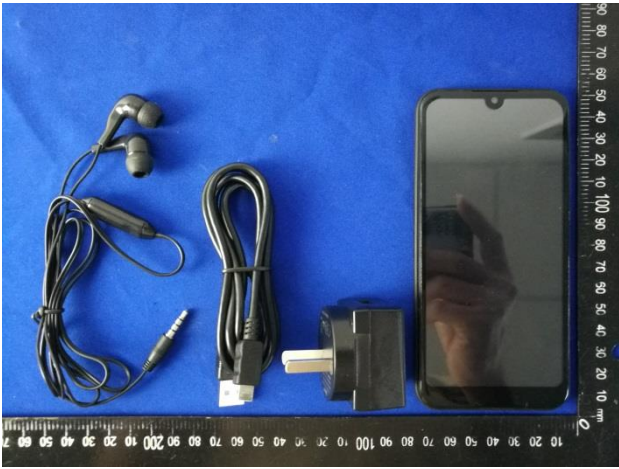

EUT Photos (Model: T2)

EUT Antenna Locations

SAR Test Setup Photos

Head

Right Cheek

Right Tilted

Left Cheek

Left Tilted

Body

Front side (10mm)

Back side(10mm)

Top side(10mm)

Bottom side(10mm)

Left side(10mm)

Right side(10mm)