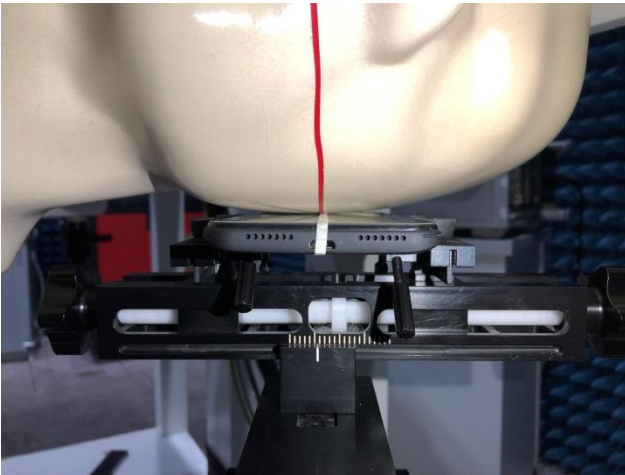

EUT Photos (Model: T2)

EUT Antenna Locations

SAR Test Setup Photos

Head

Right Cheek

Right Tilted

Left Cheek

Left Tilted

Body

Front side (10mm)

Back side(10mm)

Top side(10mm)

Bottom side(10mm)

Left side(10mm)

Right side(10mm)