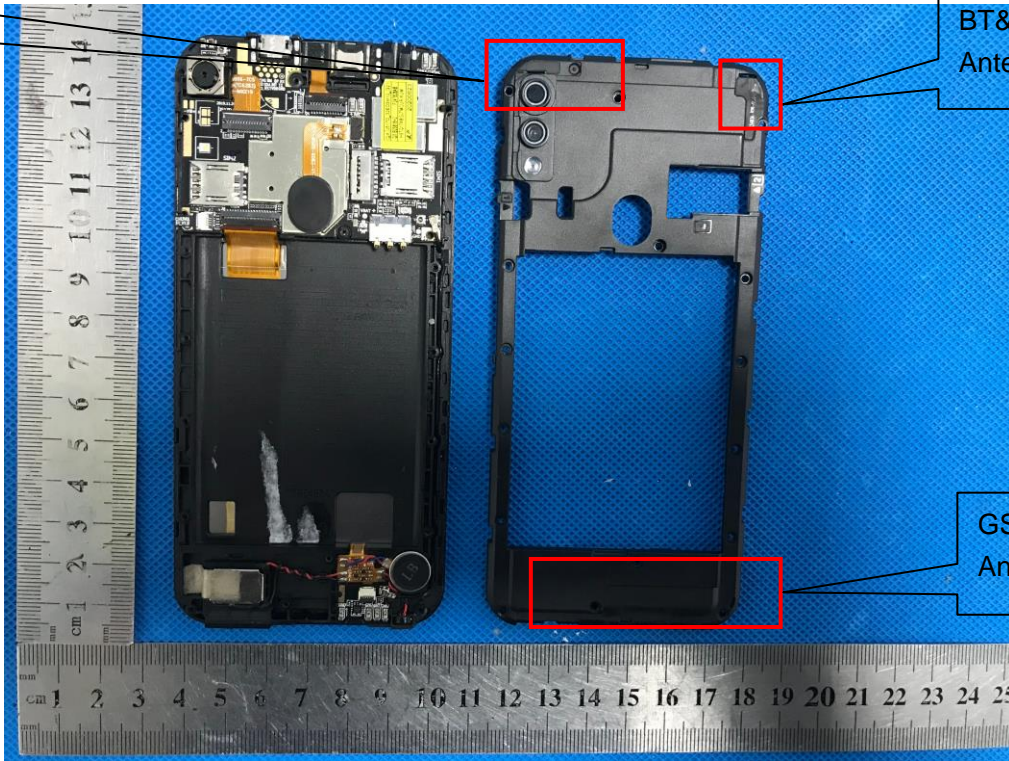

Internal Photos

OPEN VIEW OF EUT(FIGURE 1)

OPEN VIEW OF EUT(FIGURE 2)

Diversity
Antenna

OPEN VIEW OF EUT(FIGURE 3)

BT&WIFI&GPS
Antenna

GSM/WCDMA /LTE
Antenna

OPEN VIEW OF EUT(FIGURE 4)

INTERNAL VIEW OF EUT(FIGURE 1)

INTERNAL VIEW OF EUT(FIGURE 2)

GSM&WCMA<E ANTENNA

BT&WIFI ANTENNA

DIVERSITY ANTENNA

INTERNAL VIEW OF EUT(FIGURE 3)

INTERNAL VIEW OF EUT(FIGURE 6)

INTERNAL VIEW OF EUT(FIGURE 7)

INTERNAL VIEW OF EUT(FIGURE 8)