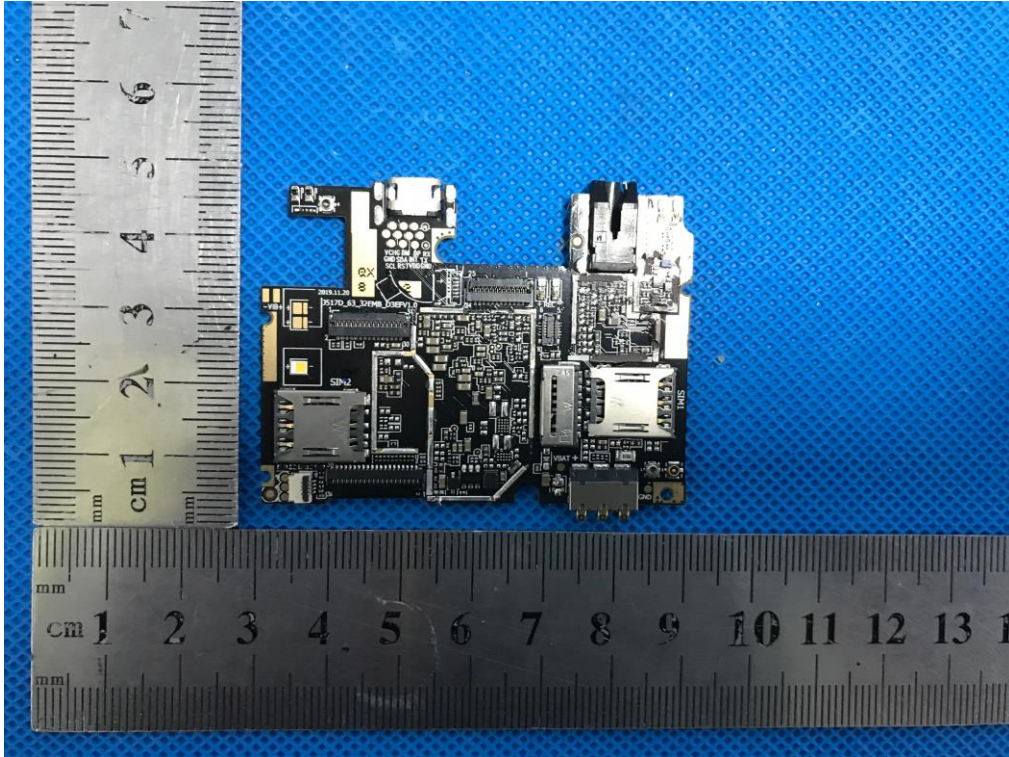

Internal Photos

OPEN VIEW OF EUT(FIGURE 1)

OPEN VIEW OF EUT(FIGURE 2)

Diversity
Antenna

OPEN VIEW OF EUT(FIGURE 3)

BT&WIFI&GPS
Antenna

GSM/WCDMA /LTE
Antenna

OPEN VIEW OF EUT(FIGURE 4)

INTERNAL VIEW OF EUT(FIGURE 1)

INTERNAL VIEW OF EUT(FIGURE 2)

GSM&WCMA<E ANTENNA

BT&WIFI ANTENNA

DIVERSITY ANTENNA

INTERNAL VIEW OF EUT(FIGURE 3)

INTERNAL VIEW OF EUT(FIGURE 6)

INTERNAL VIEW OF EUT(FIGURE 7)

INTERNAL VIEW OF EUT(FIGURE 8)