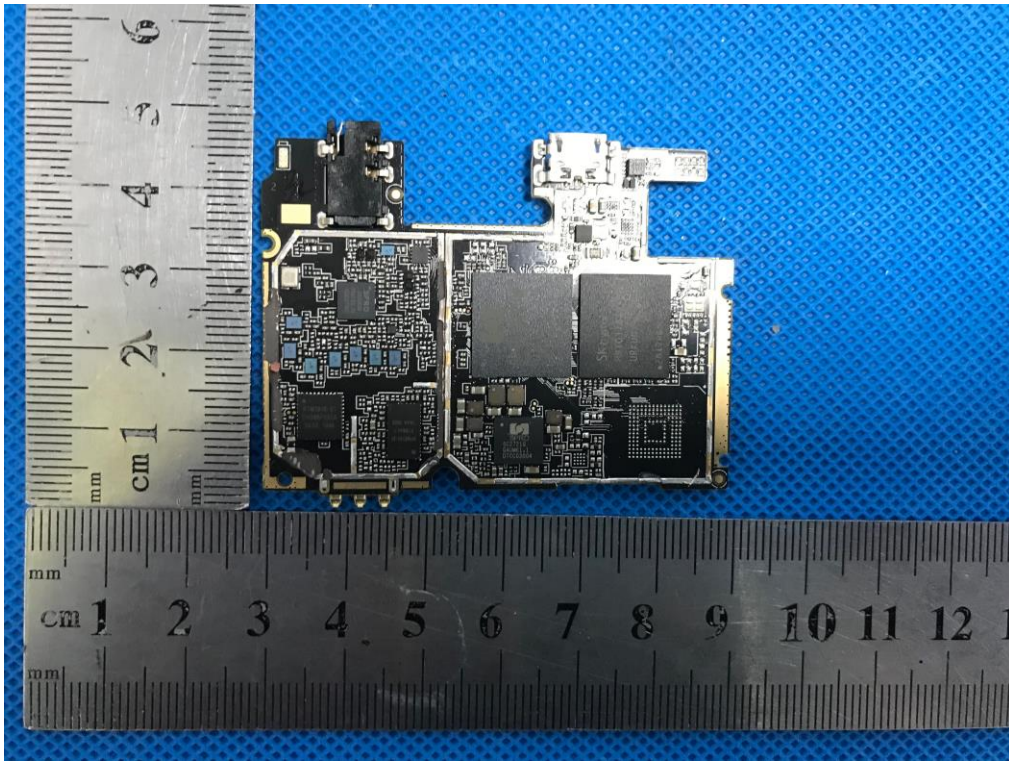

Internal Photos

OPEN VIEW OF EUT(FIGURE 1)

OPEN VIEW OF EUT(FIGURE 2)

Diversity
Antenna

OPEN VIEW OF EUT(FIGURE 3)

BT&WIFI&GPS
Antenna

GSM/WCDMA /LTE
Antenna

OPEN VIEW OF EUT(FIGURE 4)

INTERNAL VIEW OF EUT(FIGURE 1)

INTERNAL VIEW OF EUT(FIGURE 2)

GSM&WCMA<E ANTENNA

BT&WIFI ANTENNA

DIVERSITY ANTENNA

INTERNAL VIEW OF EUT(FIGURE 3)

INTERNAL VIEW OF EUT(FIGURE 6)

INTERNAL VIEW OF EUT(FIGURE 7)

INTERNAL VIEW OF EUT(FIGURE 8)