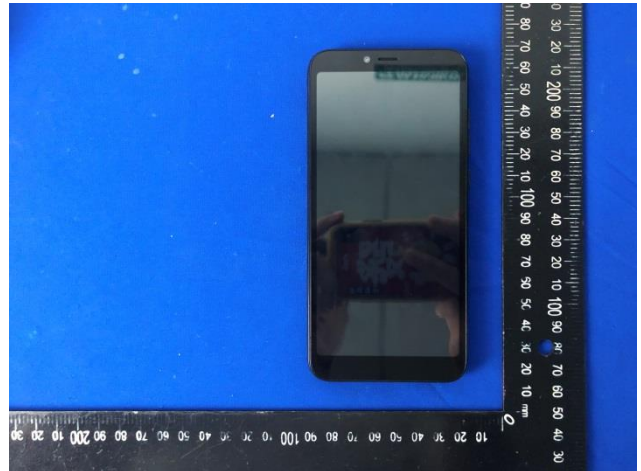

EUT Photos (Model: Smartway L1 Pro)

EUT Antenna Locations

SAR Test Setup Photos

Head

Right Cheek

Right Tilted

Left Cheek

Left Tilted

Body

Front side (10mm)

Back side(10mm)

Top side(10mm)

Bottom side(10mm)

Left side(10mm)

Right side(10mm)