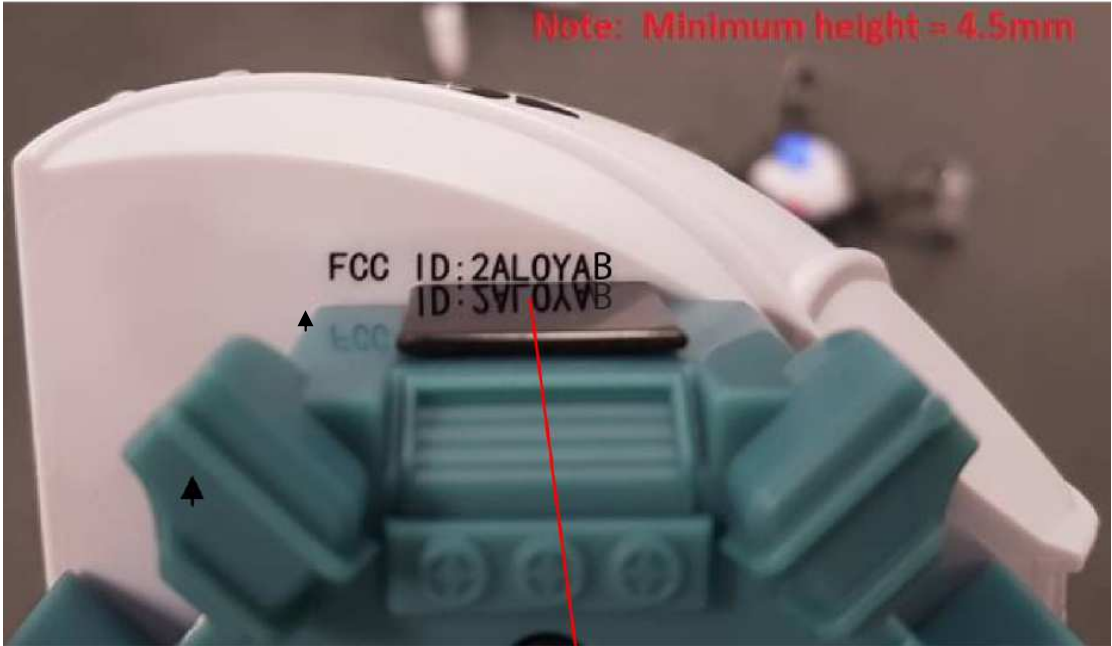

Label Artwork and Location

SIZE: 25mm (W) x 4.5mm (H)